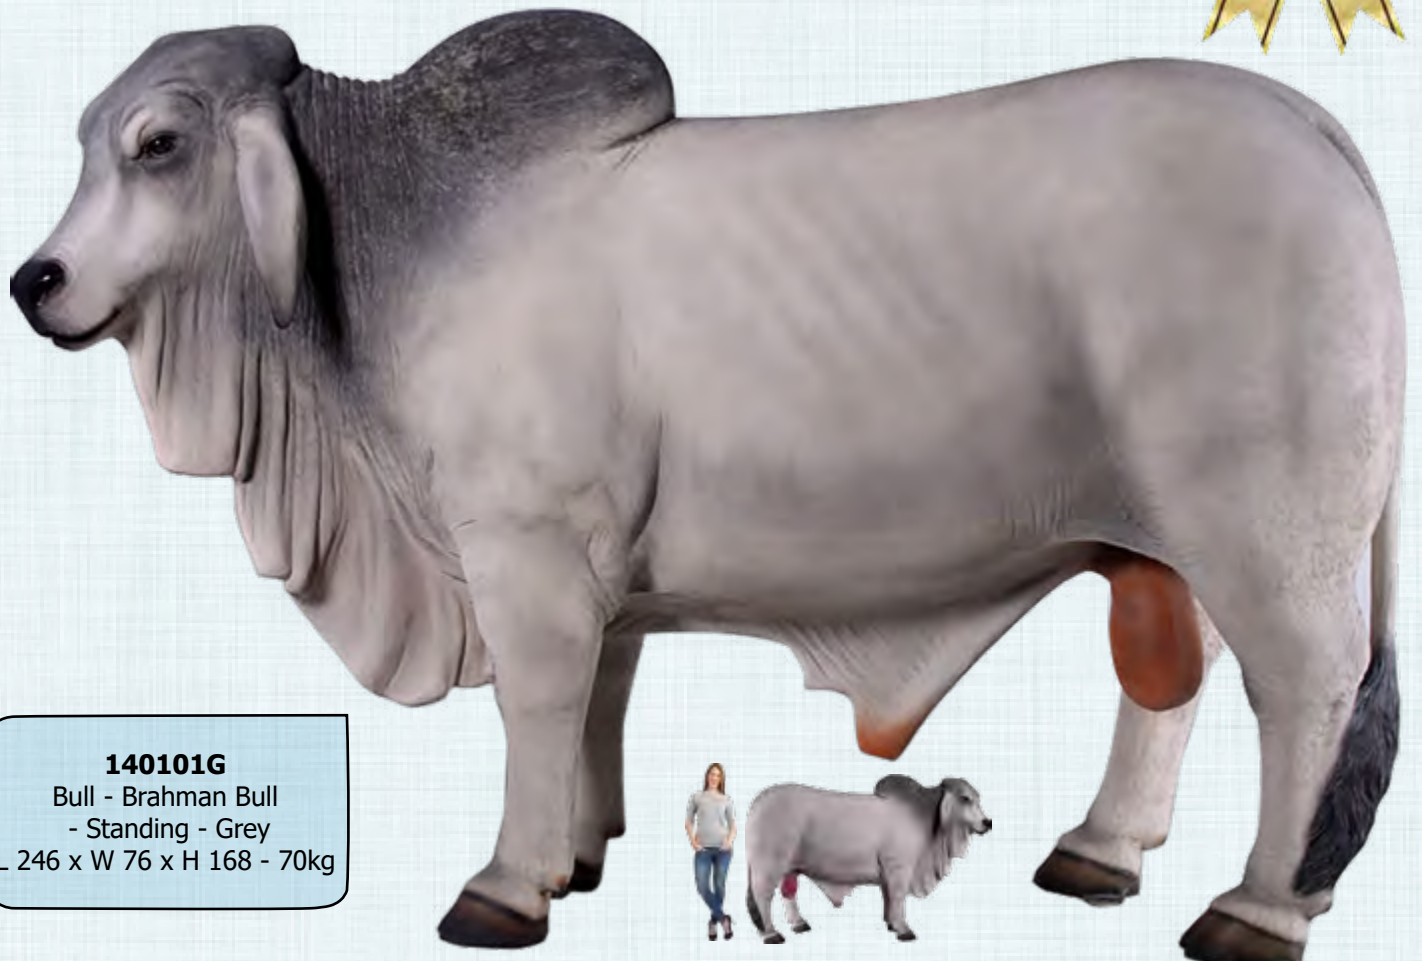

COWS & BULLS

140101G
Bull - Brahman Bull
- Standing - Grey
L 246 x W 76 x H 168 - 70kg