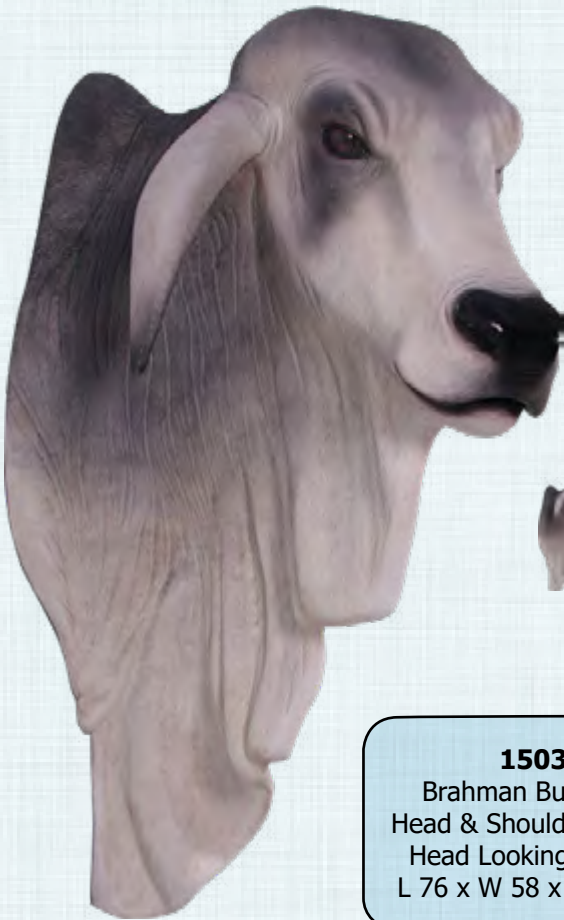

160001R
Brahman Bull - Standing
Definitive Red
Looking Left
L 111 x W 36 x H 76 - 12kg

Definitive
Brahman - Red -
Looking Right

Definitive
Brahman - Red -
Looking Left

COWS & BULLS

FARM ANIMALS - BULLS

BRAHMCHAIR - GREY

150082G
Brahmchair - Grey
L 219 x W 106 x H 112cm - 53.4kg

COWS & BULLS

BRAHMAN BULL
LIFE SIZE GREY

140101G
Bull - Brahman Bull
- Standing - Grey
L 246 x W 76 x H 168 - 70kg

COWS & BULLS

BRAHMAN BULL - GREY

150383G
Brahman Bull - Life size
Head & Shoulder Wall Mount
Head Looking Right - Grey
L 76 x W 58 x H 125 - 11kg

1600358G
Brahman Bull
Desktop Version
Standing - Grey
L 38 x W 38 x H 26 - 1.1kg

**BRAHMAN BULL
DESKTOP VERSION**