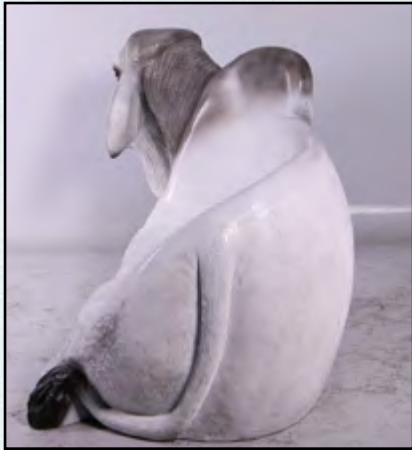

160001R
Brahman Bull - Standing
Definitive Red
Looking Left
L 111 x W 36 x H 76 - 12kg

Definitive
Brahman - Red -
Looking Right

Definitive
Brahman - Red -
Looking Left

COWS & BULLS

FARM ANIMALS - BULLS

BRAHMCHAIR - GREY