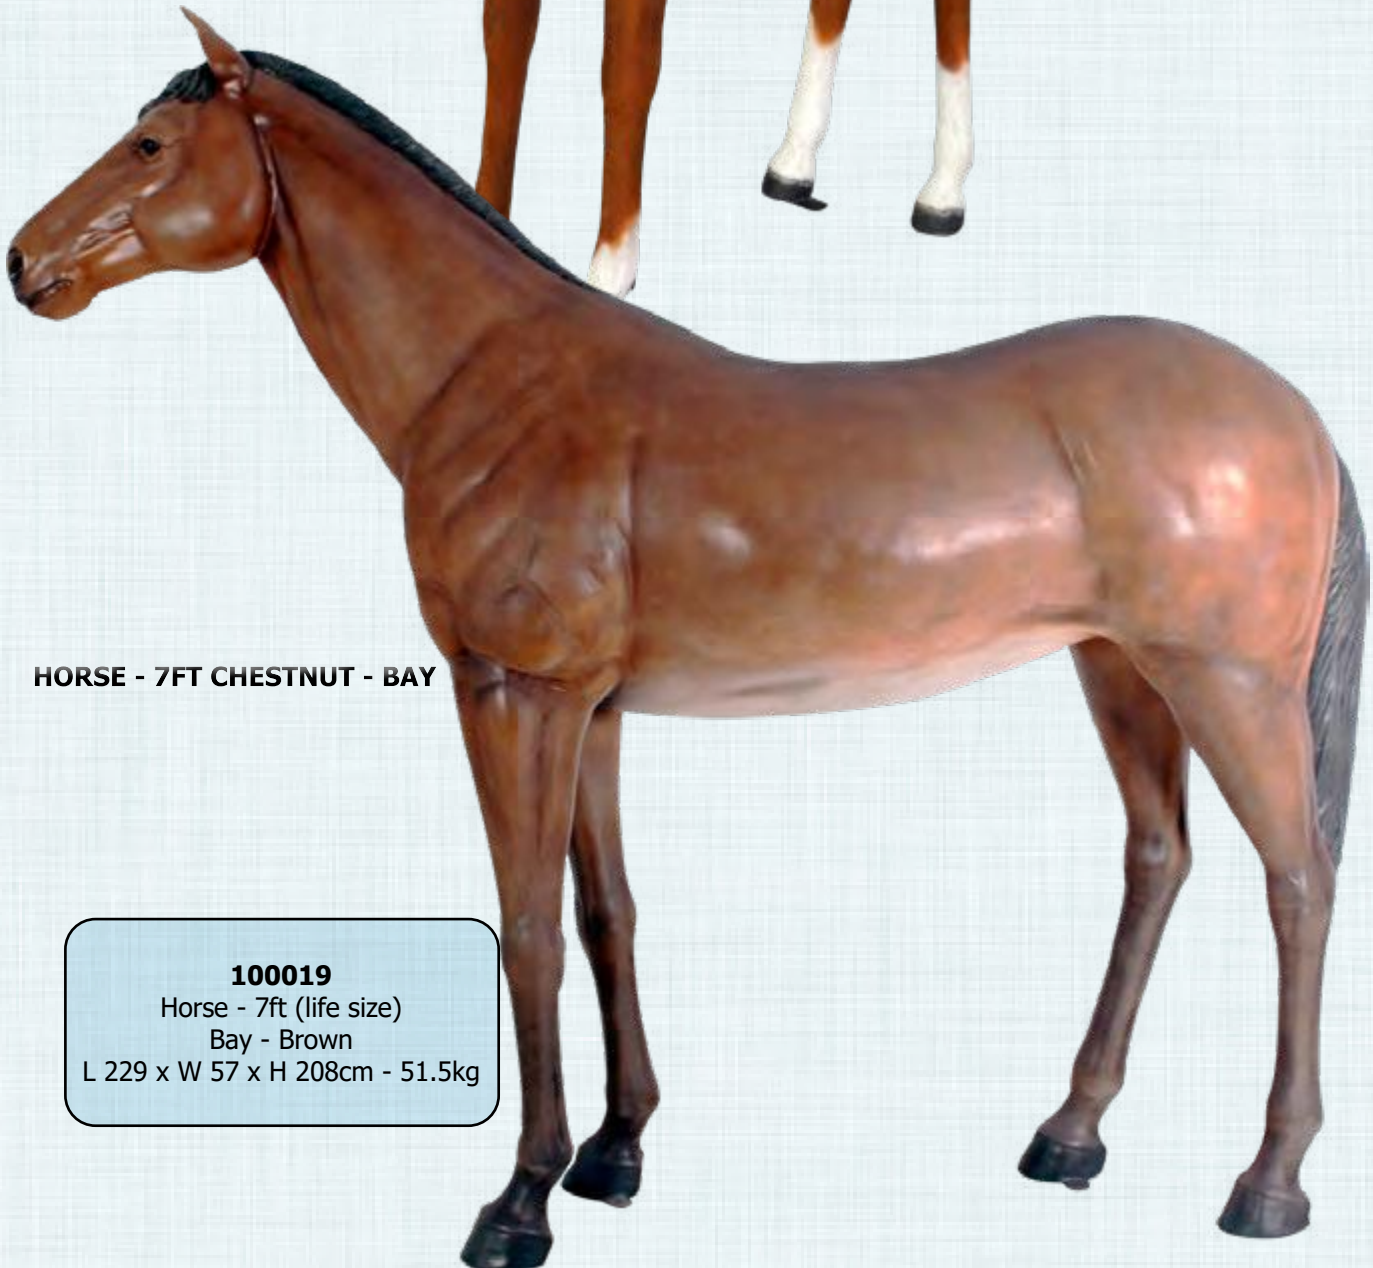

Ryeland Ewe - Planter

120015

Sheep Planter
Ryeland - White
L 96 x W 45 x H 78cm - 14kg

Sheep Heads Laughing, Grinning & Smiling

110044 - 1

Sheep Head Laughing
L 43 x W 34 x H 46cm - 2.9kg

110045 - 2

Sheep Head Grinning
L 39 x W 31 x H 40cm - 2.6kg

110046 - 3

Sheep Head Smiling
L 46 x W 33 x H 43cm - 3.2kg

HORSES

FARM ANIMALS - HORSES

BROWN FOAL
STANDING

120043
Horse - Foal
Standing - Brown
L 116 x W 35 x H 137cm - 16.3kg

HORSE - 7FT CHESTNUT - BAY

100019
Horse - 7ft (life size)
Bay - Brown
L 229 x W 57 x H 208cm - 51.5kg