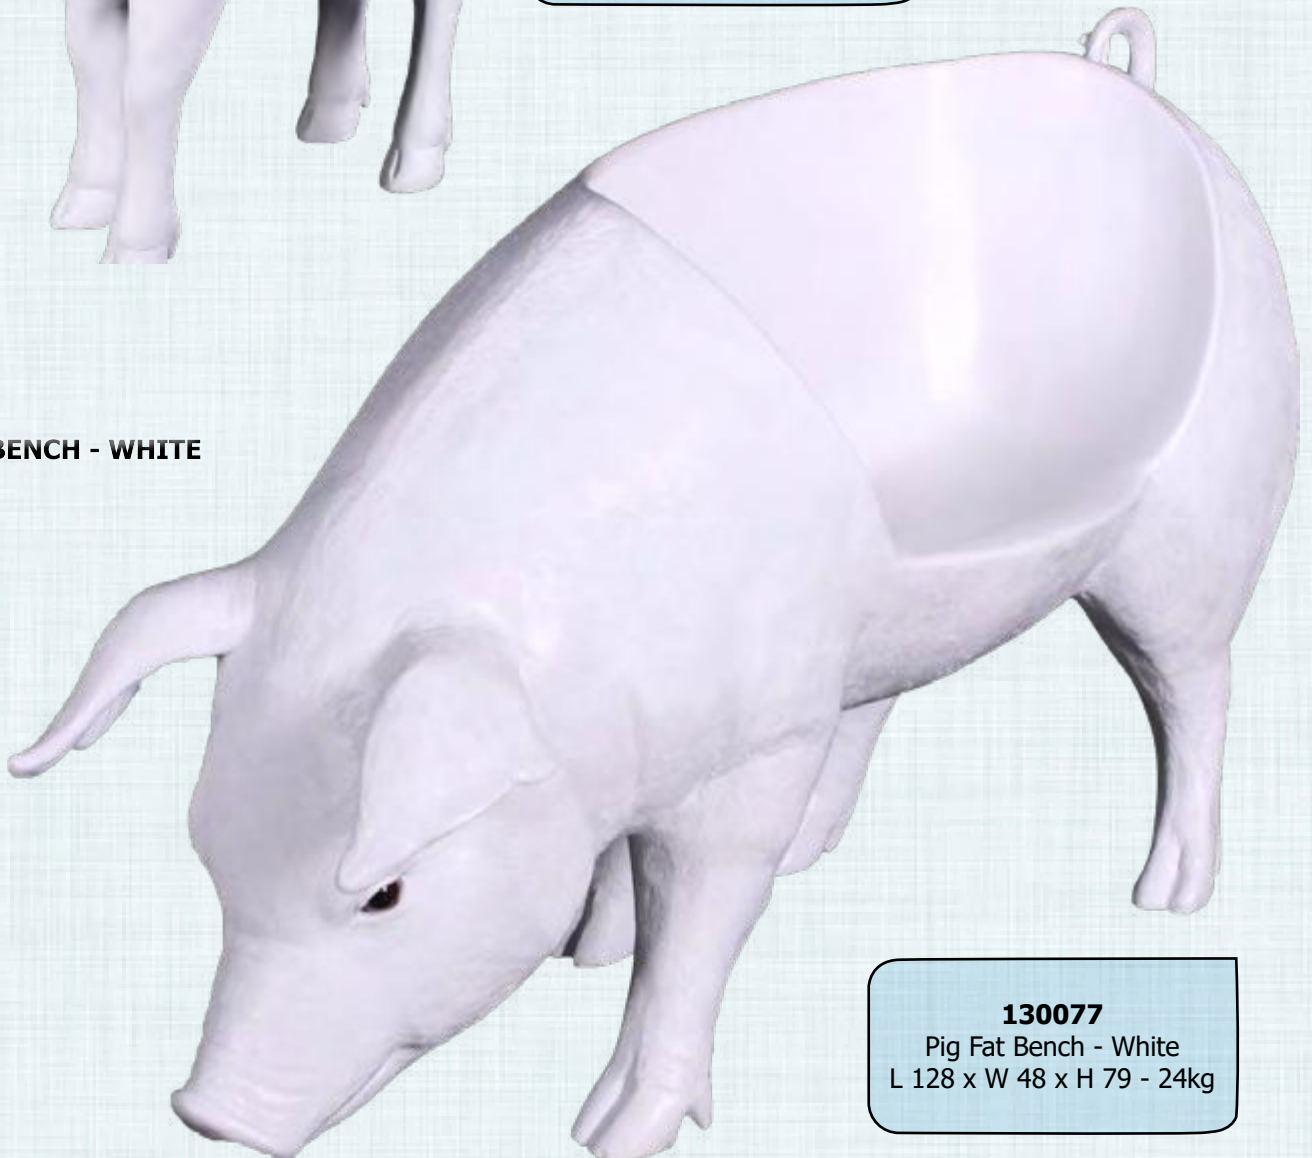

140083W

Pig Standing - Small 100cm -
White Primer
L 97 x W 40 x H 63cm - 6.1kg

FAT PIG BENCH - WHITE