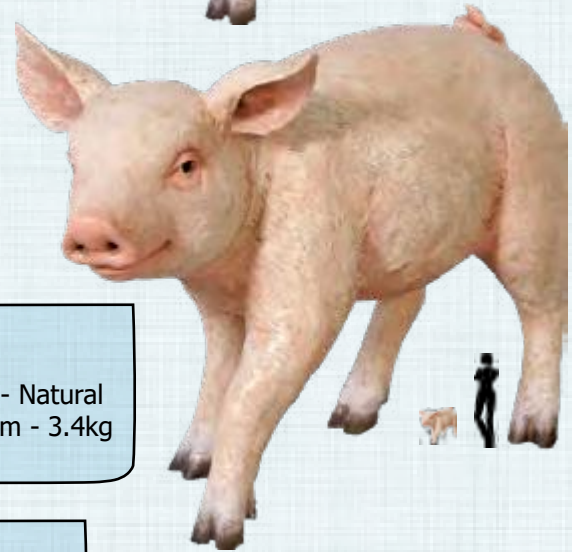

120075

Piglet - Standing - Newborn
L 40 x W 18 x H 25cm - 1.34kg

PIGS & HOGS

Note: *chubby piglet is cute little piglet that is ideal as a money box and can include digital sound activation when coin is inserted. Great fundraiser prop*

FARM ANIMALS - PIGS

CHUBBY PIGLET - MONEY BOX WITH SOUND ACTIVATION

Oink
Oink

CHUBBY PIGLET - MONEY BOX

NW018
Pig - Piglet Chubby Money Box
L 59 x W 25 x H 42cm - 3.4kg

110085
Pig - Piglet Chubby money Box with digital sound activation
L 59 x W 25 x H 42cm - 3.4kg