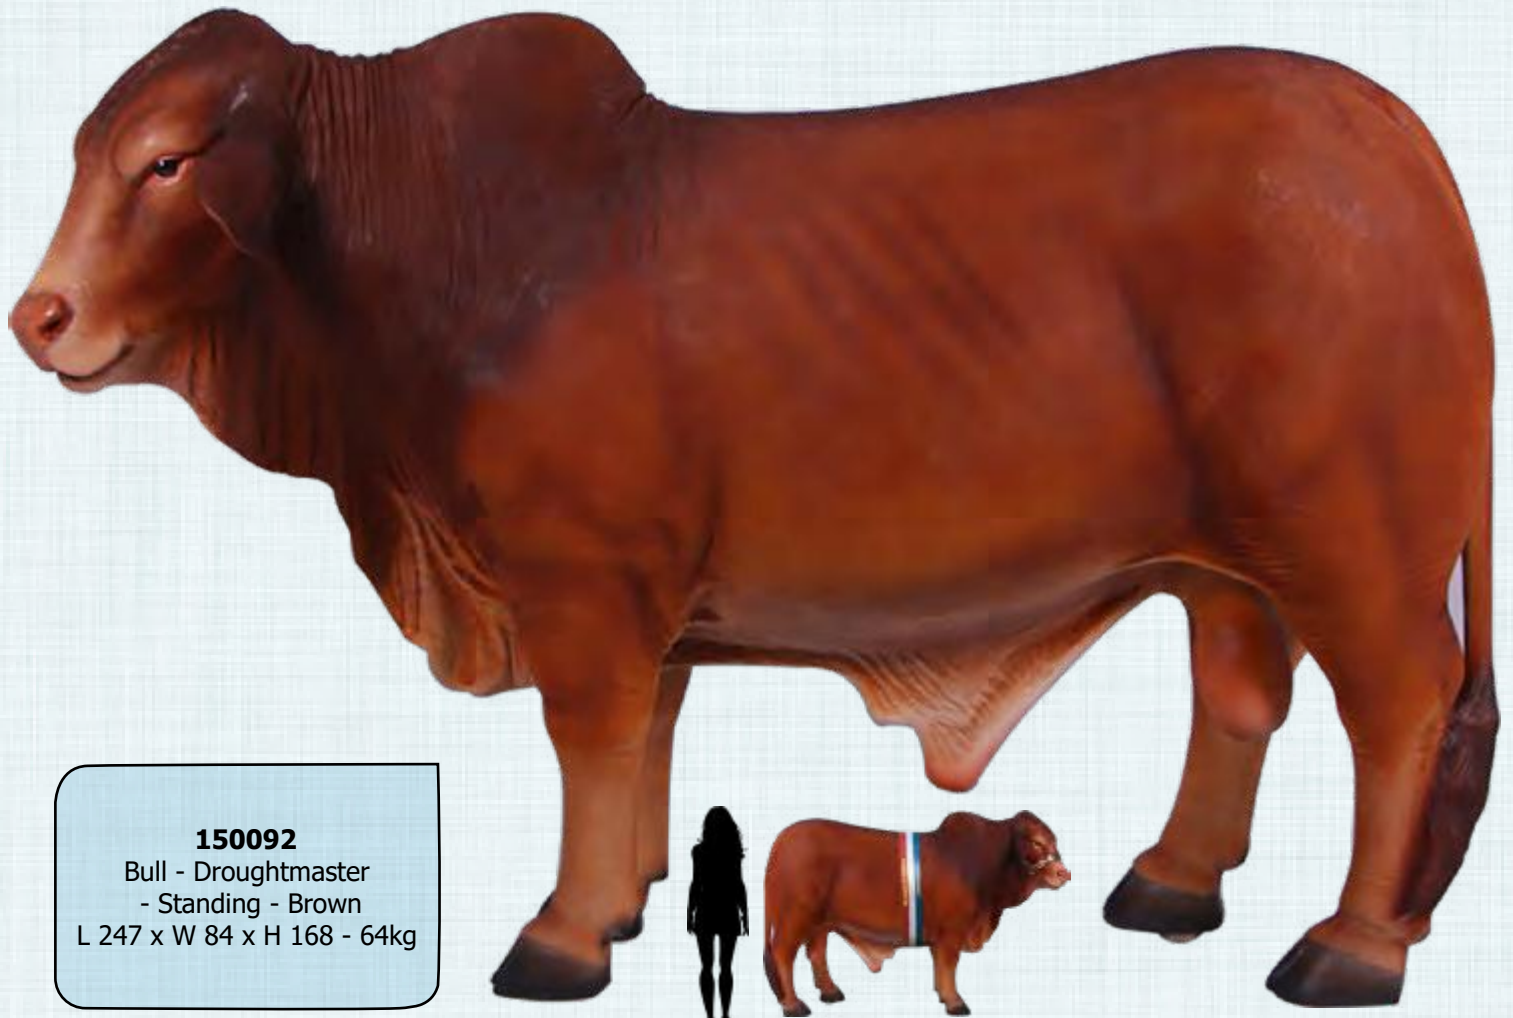

The Droughtmaster evolved in north Queensland originally by crossing Brahman and Shorthorn cattle in an attempt to combine the desirable qualities of the two breeds to produce a breed suitable for the tropics.

Natureworks Bull

Bull Characteristics

Droughtmasters are medium to large cattle with medium maturity. They have good body length, a sleek coat, and a reputation for reasonable fertility,

ease of calving and good mothering ability under harsh conditions. Dressing percentage is high. They have a quiet temperament, are good foragers, have a high resistance to bloat and are tolerant of heat and ticks.