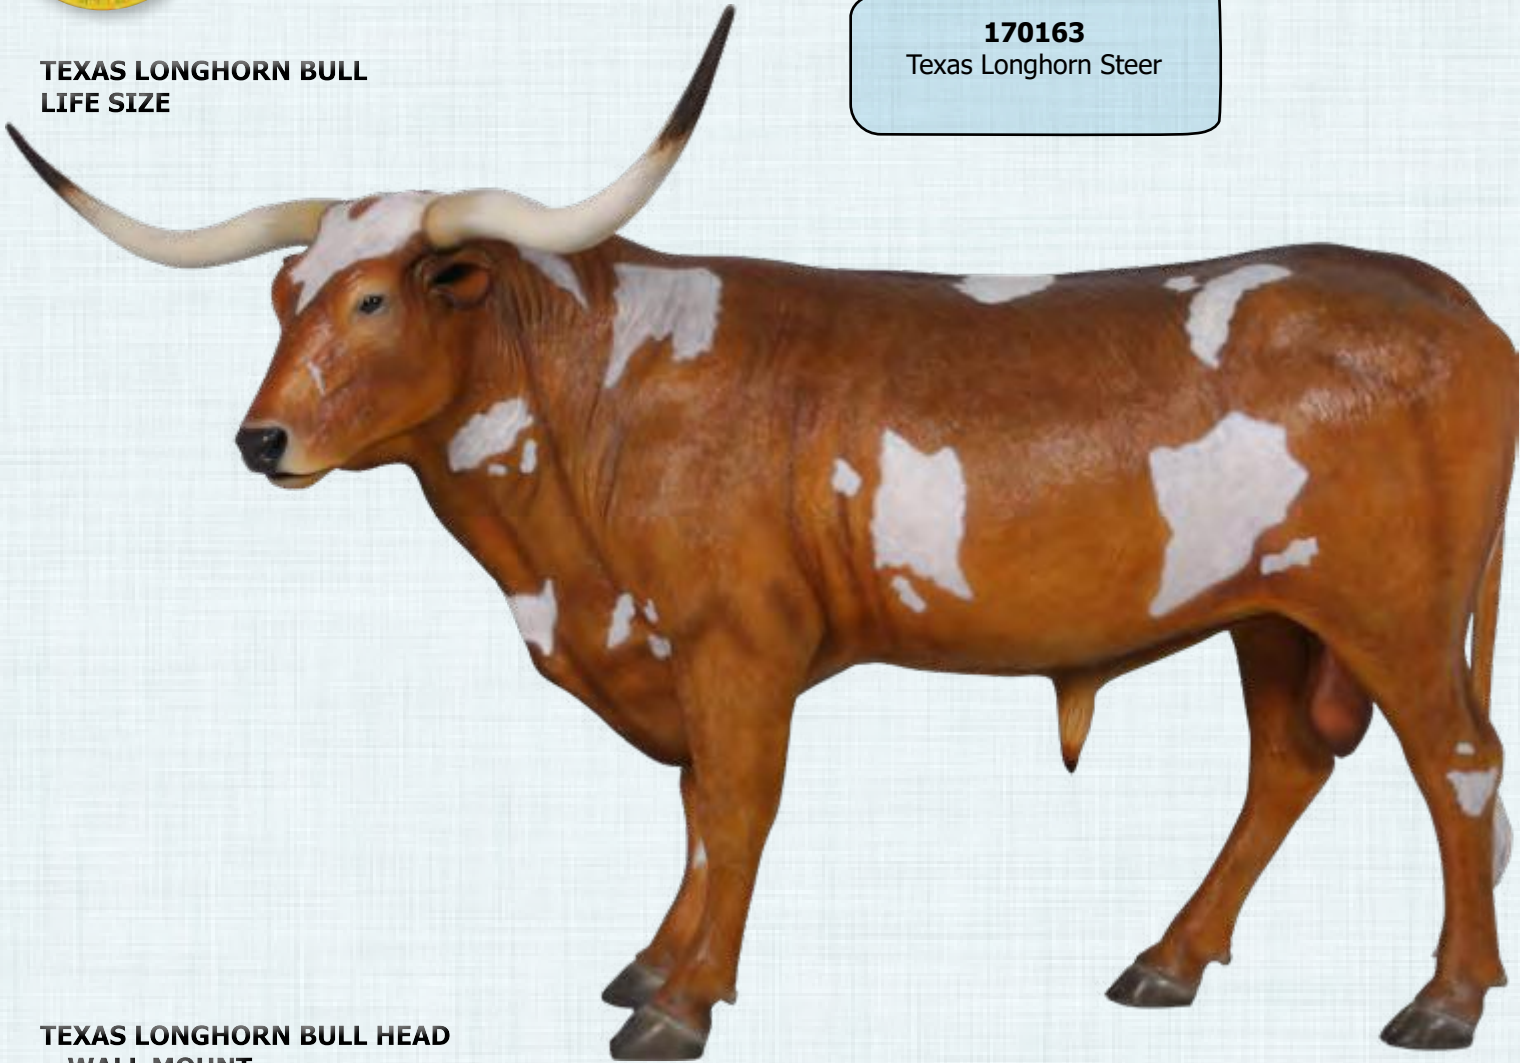

AFRICAN BUFFALO

110117

Buffalo - African

L 246 x W 117 x H 148cm - 80.5kg

COWS & BULLS

**TEXAS LONGHORN BULL
LIFE SIZE**

170163
Texas Longhorn Steer

**TEXAS LONGHORN BULL HEAD
- WALL MOUNT**