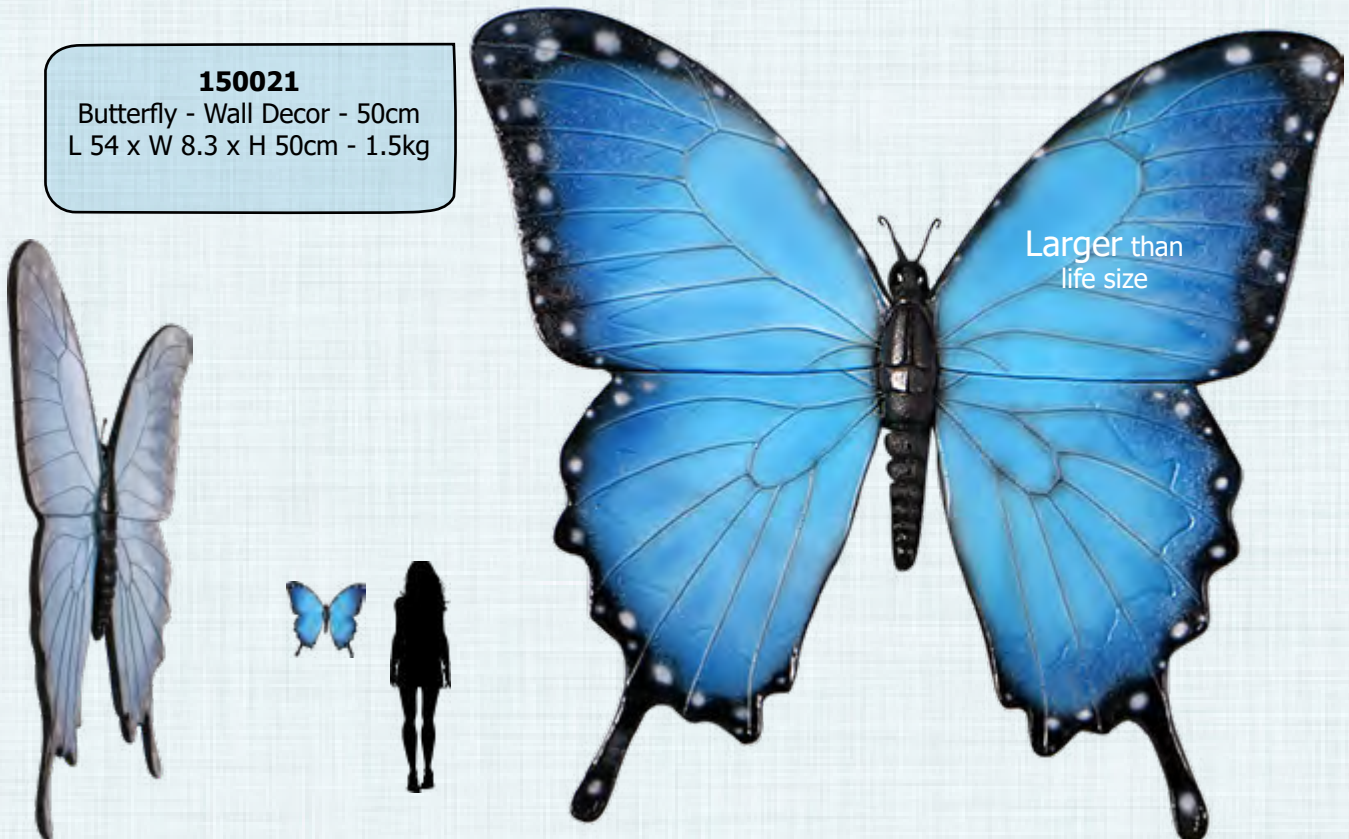

BUTTERFLY - WALL DECOR - 50CM

150021

Butterfly - Wall Decor - 50cm

L 54 x W 8.3 x H 50cm - 1.5kg