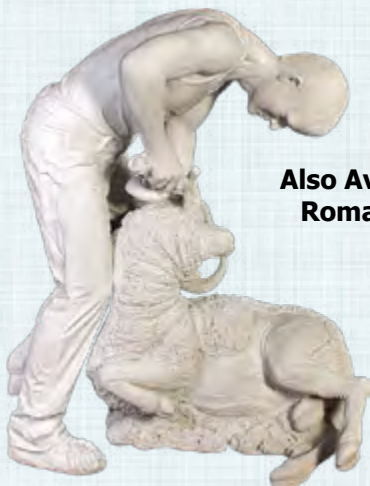

SB110072B
Sheep Shearer
with Sheep
Bronze Finish

SHEEP SHEARER - PAINTED