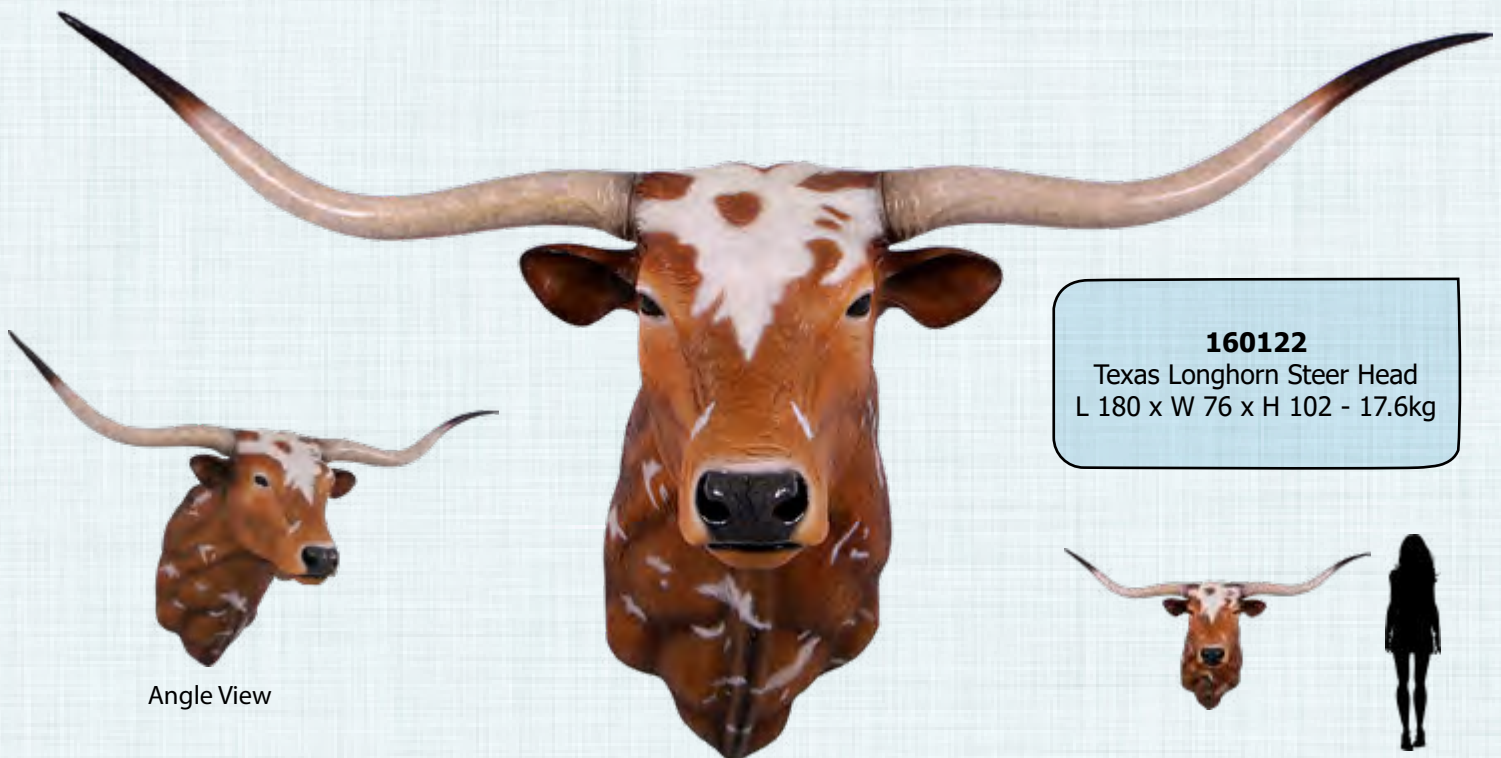

AFRICAN BUFFALO

110117

Buffalo - African

L 246 x W 117 x H 148cm - 80.5kg

COWS & BULLS

**TEXAS LONGHORN BULL
LIFE SIZE**

170163
Texas Longhorn Steer

**TEXAS LONGHORN BULL HEAD
- WALL MOUNT**