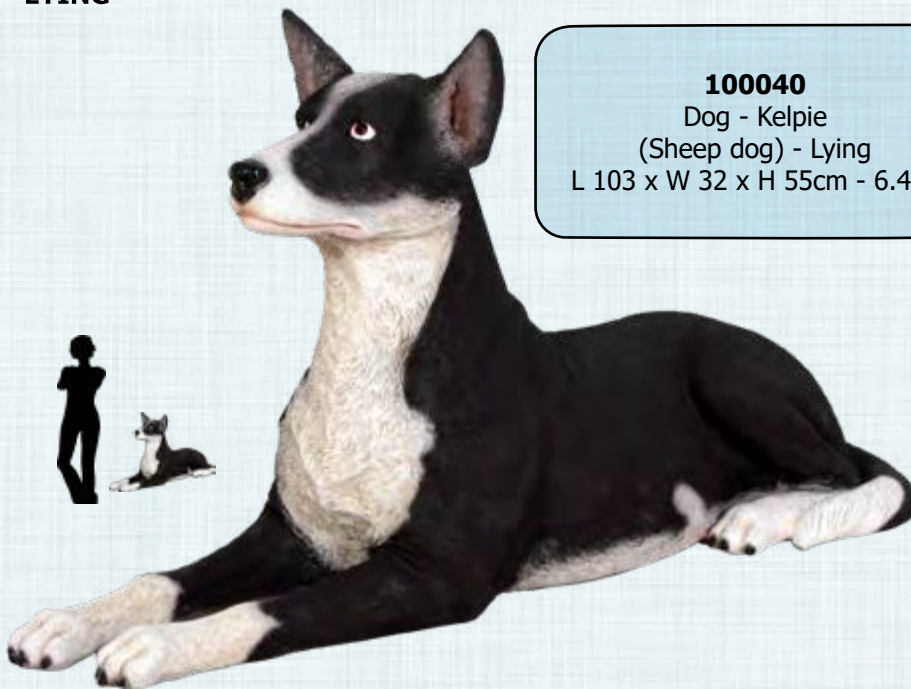

SHEEP DOG KELPIE LYING