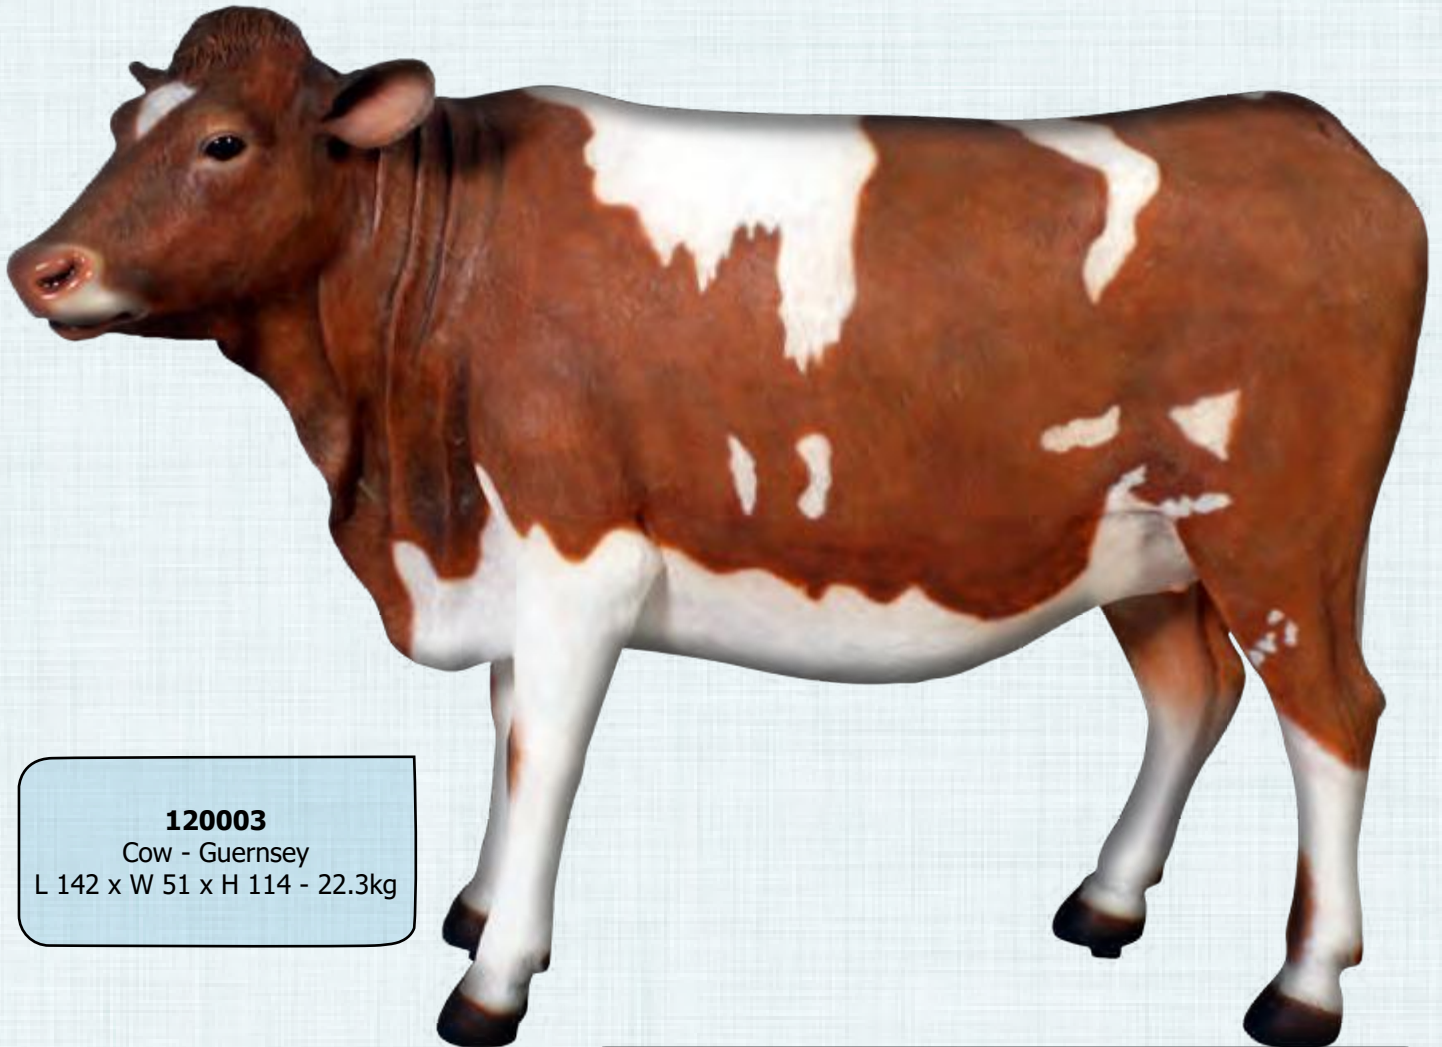

COWS & BULLS

FARM ANIMALS - COWS

COWS - GUERNSEY

120003

Cow - Guernsey

L 142 x W 51 x H 114 - 22.3kg

COWS - VARIOUS

Cows available in various colours