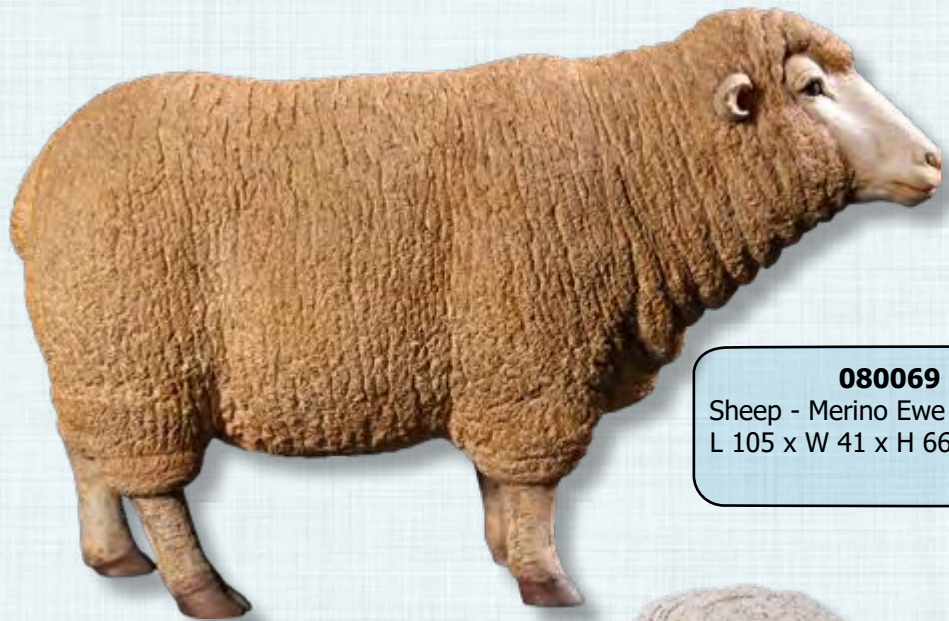

110126
Sheep - Merino Ewe
Head up - Small
L 56 x W 24 x H 35cm - 2.8kg

Merino Ram - Small

110128
Sheep - Merino Ram
Small
L 55 x W 25 x H 45cm - 5.2kg

SHEEP

FARM ANIMALS - SHEEP

Merino Ewes - White
Head Up

080069

Sheep - Merino Ewe - Head up
L 105 x W 41 x H 66cm - 12kg

080069

Sheep - Merino Ewe - Head up
With Black Legs
L 105 x W 41 x H 66cm - 12kg

080069

Sheep - Merino Ewe - Head up
With Black Legs
L 105 x W 41 x H 66cm - 12kg