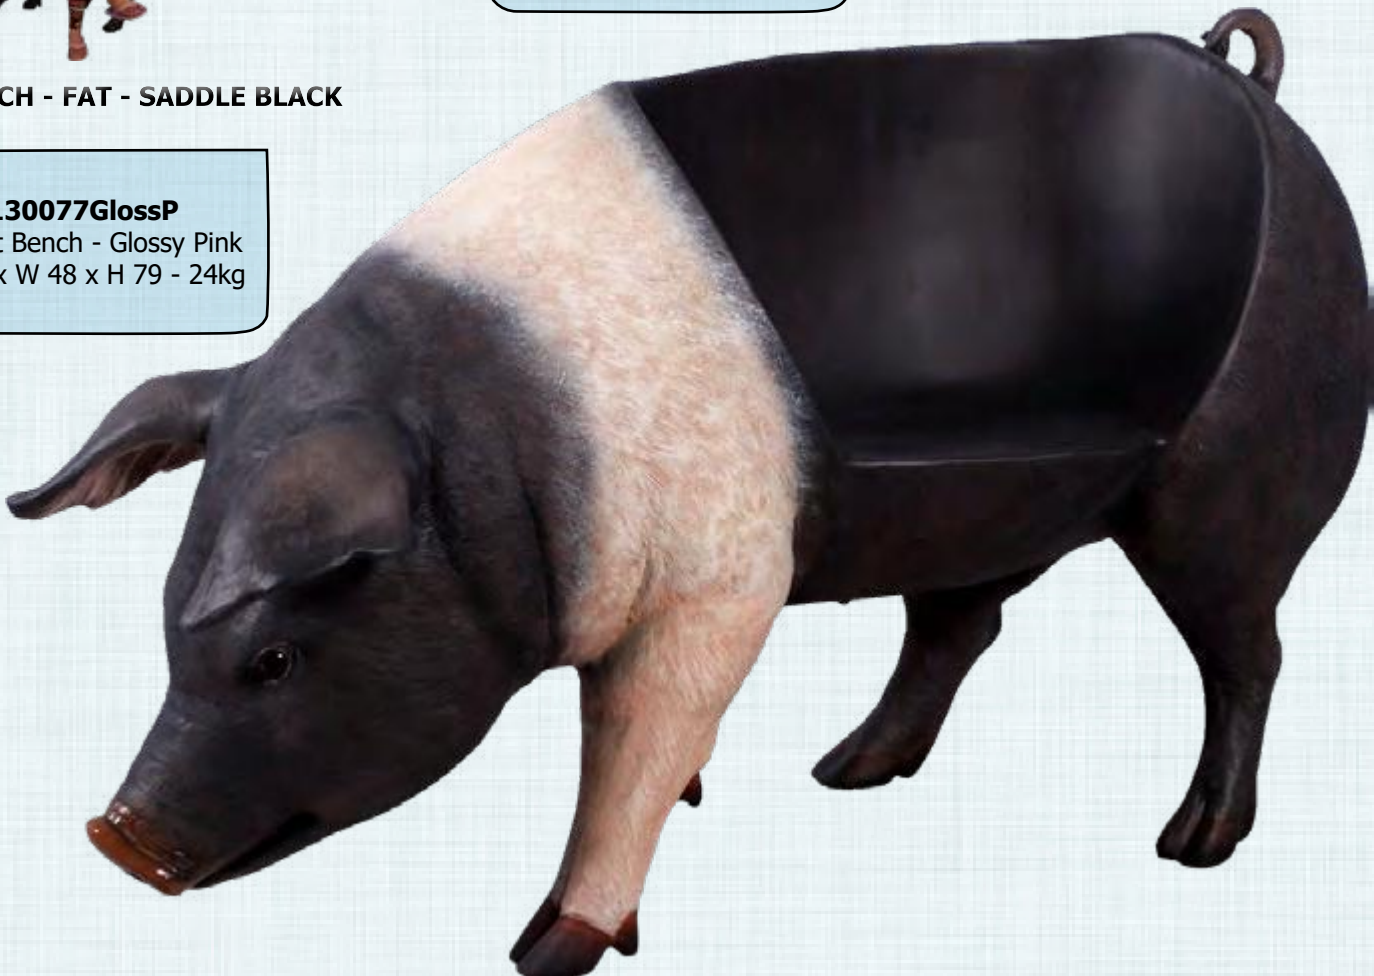

130077BL
Pig Fat Bench - Black
L 128 x W 48 x H 79 - 24kg

PIG BENCH - FAT - SADDLE BLACK

130077GlossP
Pig Fat Bench - Glossy Pink
L 128 x W 48 x H 79 - 24kg