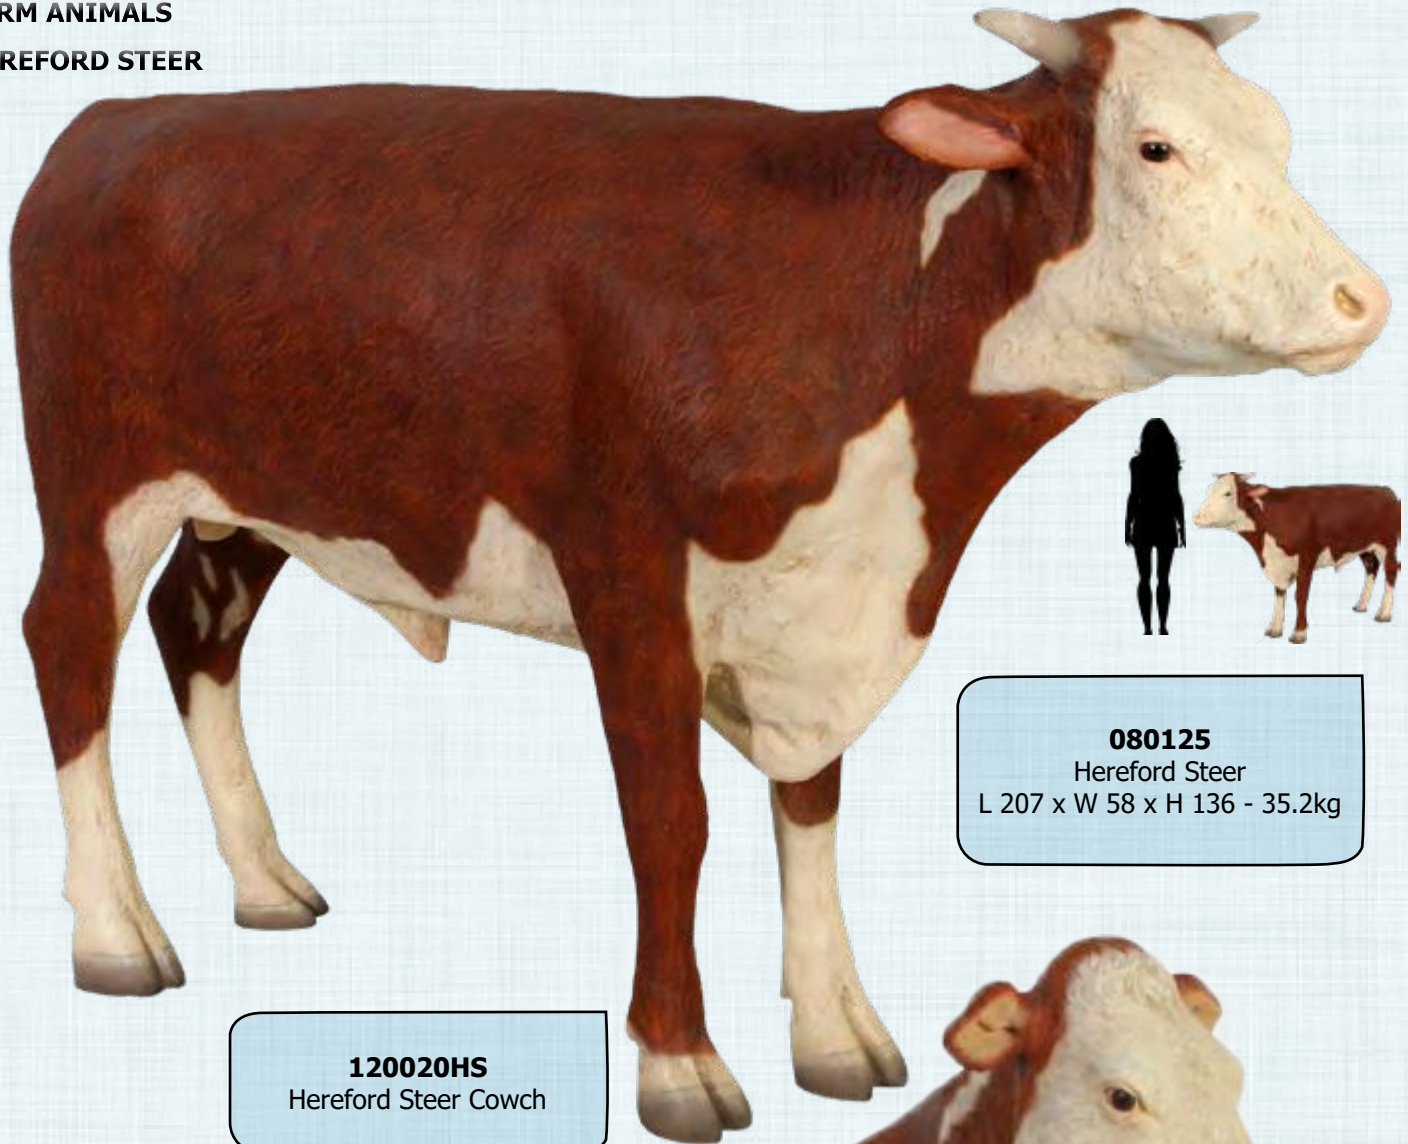

Natureworks Bull

Bull Characteristics

Droughtmasters are medium to large cattle with medium maturity. They have good body length, a sleek coat, and a reputation for reasonable fertility,

ease of calving and good mothering ability under harsh conditions. Dressing percentage is high. They have a quiet temperament, are good foragers, have a high resistance to bloat and are tolerant of heat and ticks.

FARM ANIMALS - BULLS

BRAHMCHAIR - GREY

150082B
Brahmchair - Grey
L 219 x W 106 x H 112cm - 53.4kg

COWS & BULLS

FARM ANIMALS

HEREFORD STEER

080125
Hereford Steer
L 207 x W 58 x H 136 - 35.2kg

120020HS
Hereford Steer Cowch