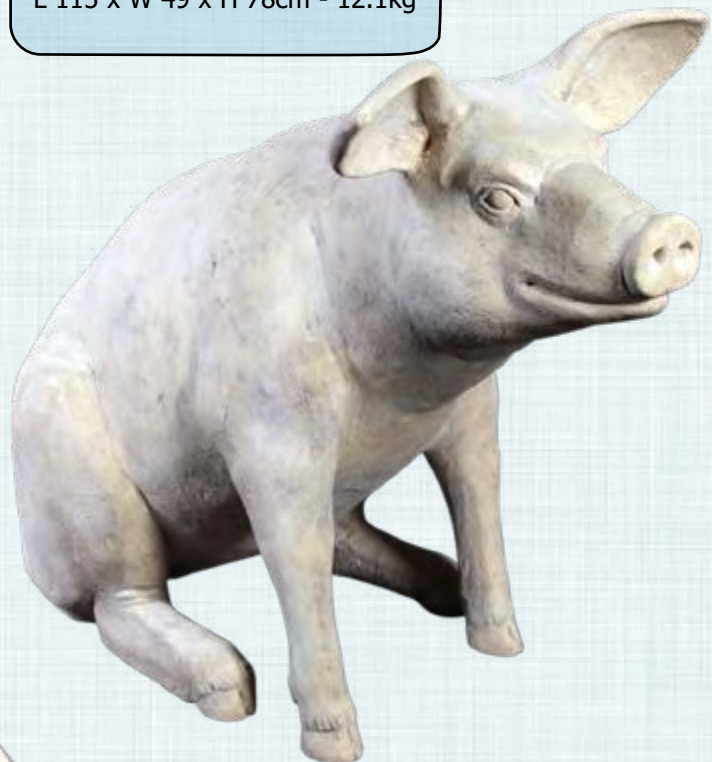

PIGS & HOGS

FARM ANIMALS - PIGS

PIGS ARSE SHIELD

100018
Pigs Arse Shield
L 50 x W 40 x H 12cm - 1.2kg

LARGE PIG - SITTING
PINK

020505
Pig - Sitting - Large
L 115 x W 49 x H 78cm - 12.1kg

LARGE PIG - SITTING
ROMAN STONE

LARGE PIG - SITTING
PINK & BLACK

020505RS
Pig - Sitting - Large
Roman Stone
L 115 x W 49 x H 78cm - 12.1kg

020505PB
Pig - Sitting - Large
Pink & Black
L 115 x W 49 x H 78cm - 12.1kg