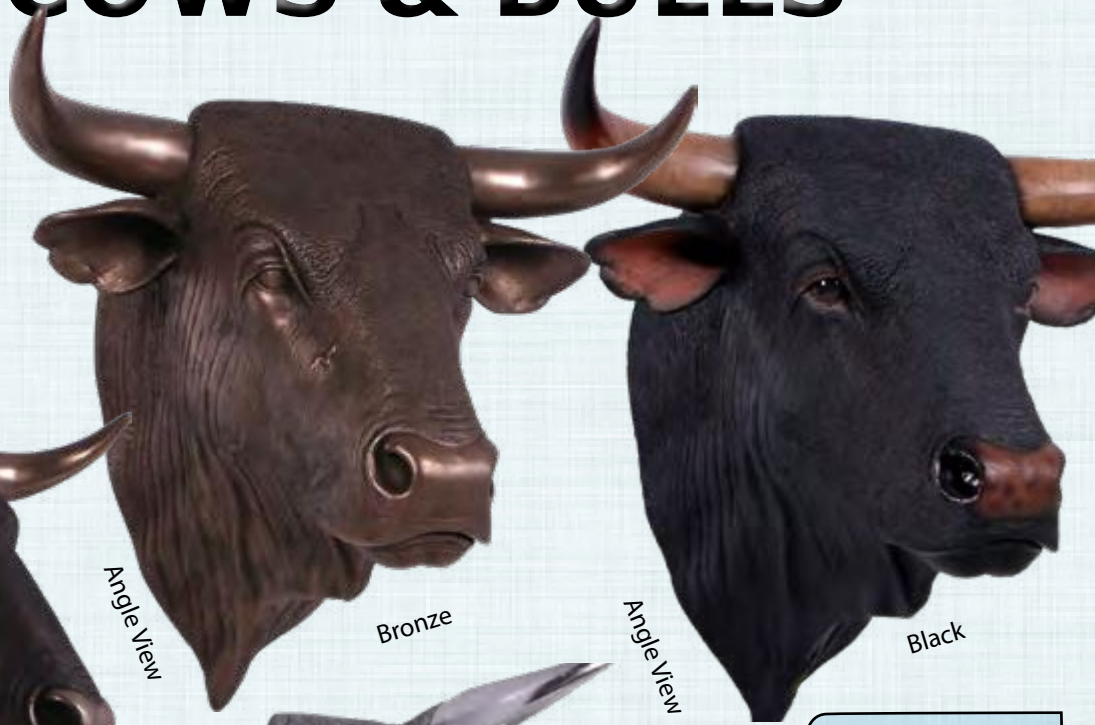

Custom Painted Steer

Natureworks.com.au

COWS & BULLS

**FIGHTING BULL
DESKTOP VERSION**

020405Black
Fighting Bull
Desk Top Version
L 40 x W 26 x H 26cm - 2kg

The Spanish fighting bull, or toro de lidia, is a unique breed of bovine renowned for its exceptional bravery and beauty. The bull's physical build and natural aggression make this breed appropriate for the bullfight due to its impressive strength as well as its natural instinct to charge (attack).

DID YOU KNOW?

**SPANISH FIGHTING BULL LIFE SIZE -
BLACK**

150232
Spanish Bull - Black
L 220 x W 93 x H 155 - 44kg

COWS & BULLS

**SPANISH BULL HEAD
VARIOUS FINISHES**

Angle View

Bronze

Angle View

Black

Imperial Bronze

Life size Wall Mount

150370
Spanish Bull Head
Wall Mount
Various Colours
Available

The Spanish Fighting Bull is recognised worldwide as a symbol of bravery and resilience as well as the totem of Spanish culture.