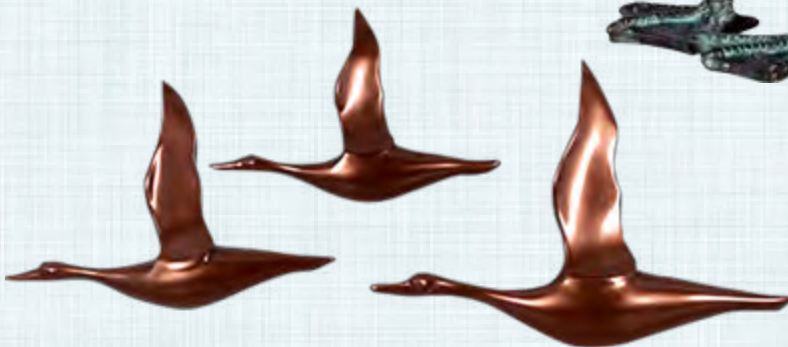

NATUREWORKS FARM ANIMALS

Info@natureworks.com.au

www.natureworks.com.au

07 3289 7555

BIRDS

WATER BIRDS - DUCKS

MALLARD DUCK - FEMALE

110020
Duck - Mallard - Female
L 42 x W 20 x H 22cm - 2kg

110020RS
Duck - Mallard - Female
Roman Stone
L 42 x W 20 x H 22cm - 2kg

MALLARD DUCK - MALE

110021
Duck - Mallard - Male
L 48 x W 22 x H 37cm - 2.3kg

FLYING DUCKS - WALL DECOR

140106C
Flying Ducks -
Wall Decor - Copper
L 77 x W 22 x H 55cm - 2.6kg

110020GBronze
Duck - Mallard - Female
Greenish Bronze
L 42 x W 20 x H 22cm - 2kg

110021GBronze
Duck - Mallard - Male
Greenish Bronze
L 48 x W 22 x H 37cm - 2.3kg

140106W
Flying Ducks
Wall Decor - White Gel Coat
L 77 x W 22 x H 55cm - 2.6kg