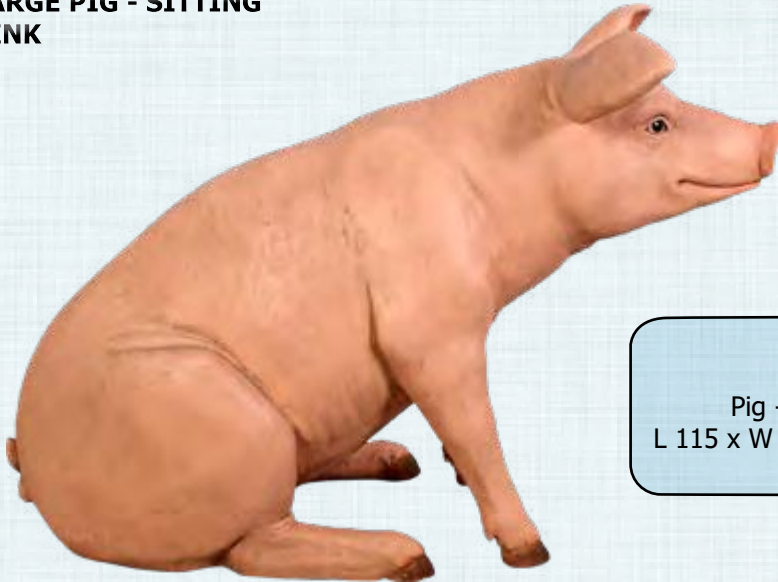

020608RS
Pig - Curious
Standing - Roman Stone
L 135 x W 38 x H 58cm - 10.7kg

PIGS & HOGS

FARM ANIMALS - PIGS

PIGS ARSE SHIELD

100018
Pigs Arse Shield
L 50 x W 40 x H 12cm - 1.2kg

LARGE PIG - SITTING
PINK

020505
Pig - Sitting - Large
L 115 x W 49 x H 78cm - 12.1kg