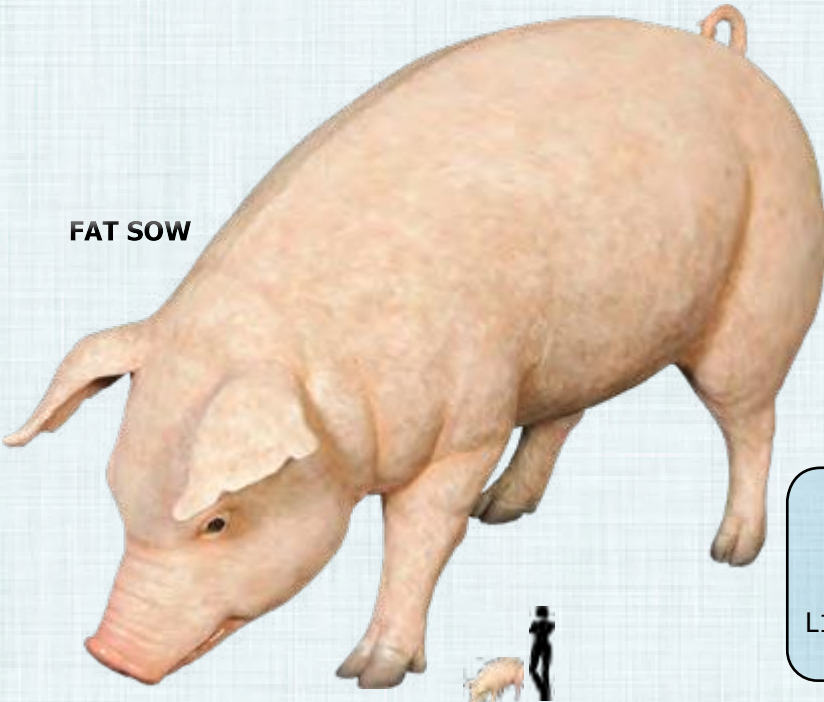

120073
Pig - Fat -Sow Standing - Large
L128 x W 50 x H 80cm - 15kg