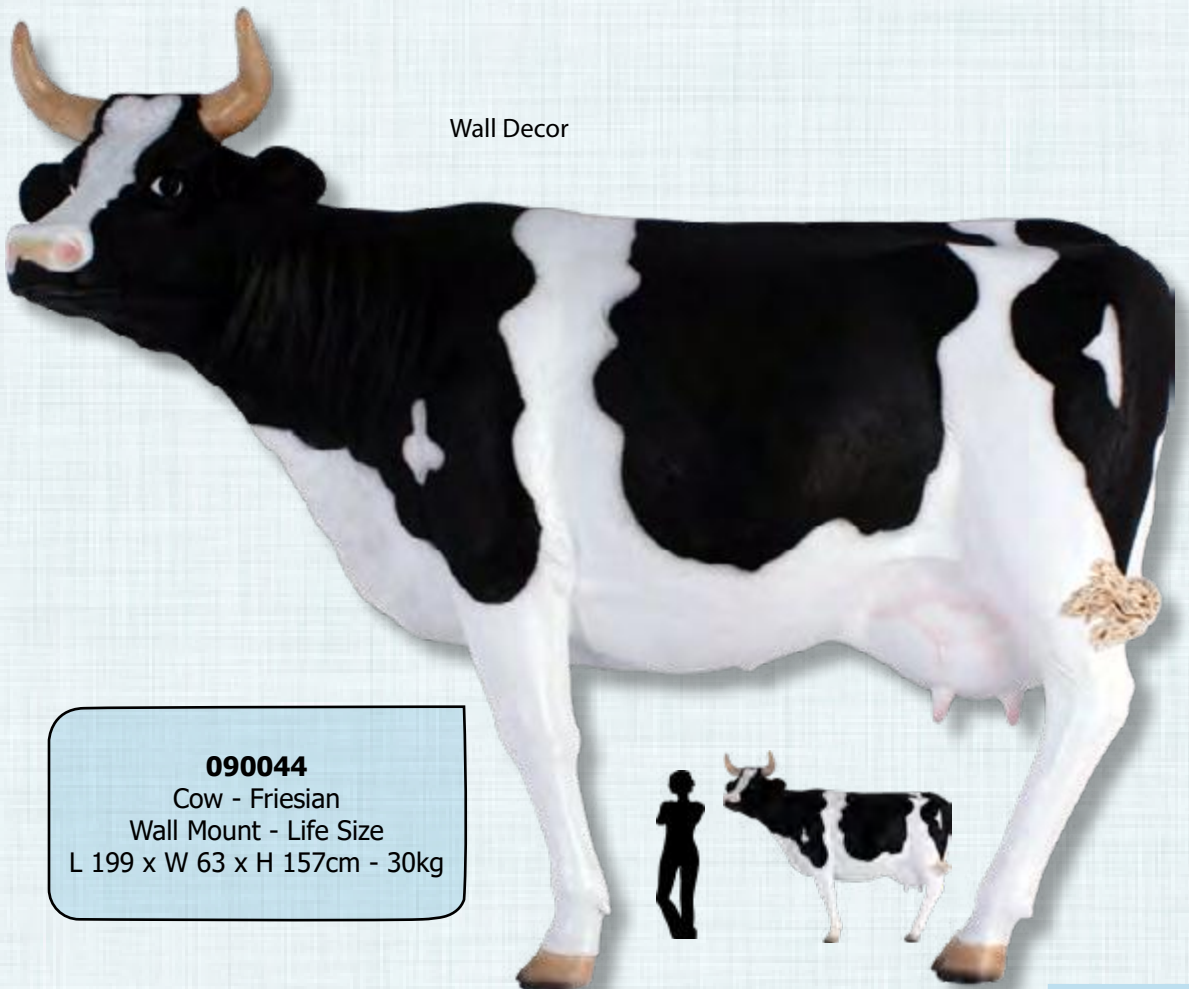

FARM ANIMALS - COWS

FRIESIAN - COWS

080140
Funny Cow - Friesian
L 80 x W 60 x H 110cm - 23kg

FRIESIAN COW - WALL DECOR

Wall Decor

**Flat Backed
Life Size
Wall Decor
"Friesian Frieze"**

090044
Cow - Friesian
Wall Mount - Life Size
L 199 x W 63 x H 157cm - 30kg