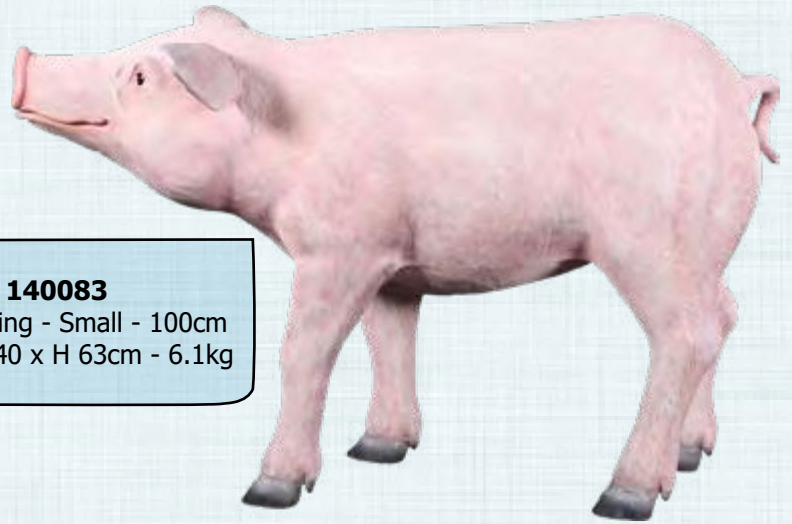

FAT SOW

120073
Pig - Fat -Sow Standing - Large
L128 x W 50 x H 80cm - 15kg

PIGS & HOGS

FARM ANIMALS - PIGS

PIG - 100CM - PINK

140083

Pig Standing - Small - 100cm
L 97 x W 40 x H 63cm - 6.1kg

PIG - 100CM - WHITE PRIMER