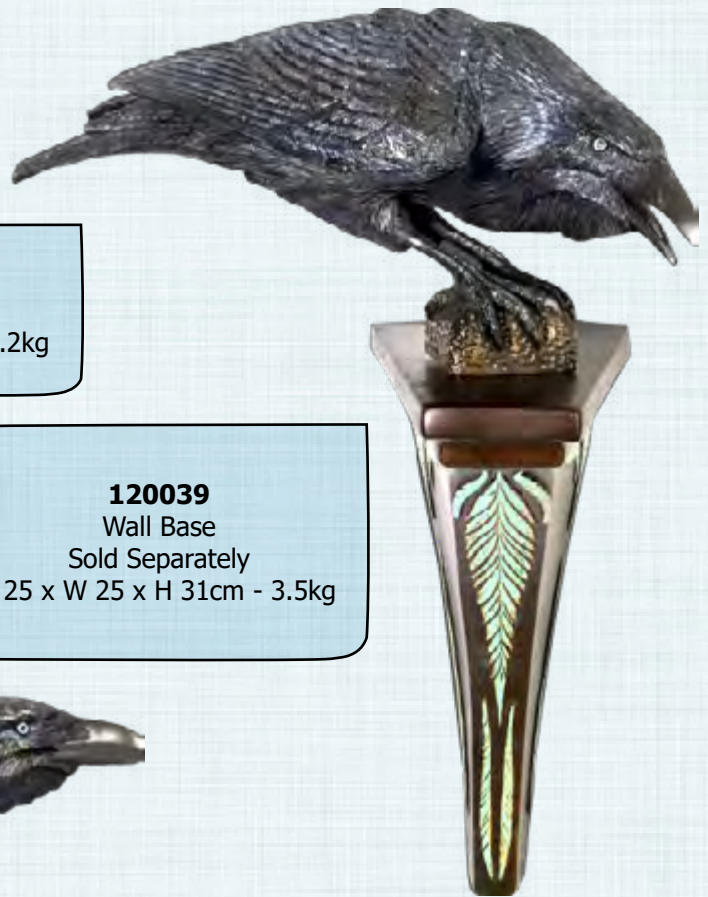

WEDGE TAILED EAGLE - STANDING

090047

Eagle - Wedge Tailed - Standing
L 40 x W 20 x H 60cm - 3kg

GUARDIAN EAGLES ROMAN STONE SET OF 2

Set of 2

100037RS

Guardian Eagles - Set of 2
Roman Stone Finish
L 62 x W 43 x H 88cm - 30kg

BIRDS

BIRDS OF PREY

RAVEN - WINGS DOWN

120032
Raven - Wings Down
L 39 x W 31 x H 51cm - 2.2kg

RAVEN - WINGS UP

120039
Wall Base
Sold Separately
L 25 x W 25 x H 31cm - 3.5kg

120038
Table Top
Pedestal Base
Sold Separately
L 30 x W 18 x H 39cm - 3.5kg

120033
Raven - Wings up
L 38 x W 31 x H 65cm - 2.32kg

RAVEN - WITH OPEN BEAK

120039
Wall Base
Sold Separately
L 25 x W 25 x H 31cm - 3.5kg

120034
Raven - Open Beak
L 38 x W 36 x H 54cm - 2.26kg

BIRDS

BIRDS OF PREY

HAWK - WITH OPEN BEAK

120037

Hawk

L 38 x W 27 x H 58cm - 2.4kg

120038

Table Top - Pedestal Base
Sold Separately
L 30 x W 18 x H 39cm - 3.5kg

AMERICAN BALD EAGLE - SWOOPING

120036