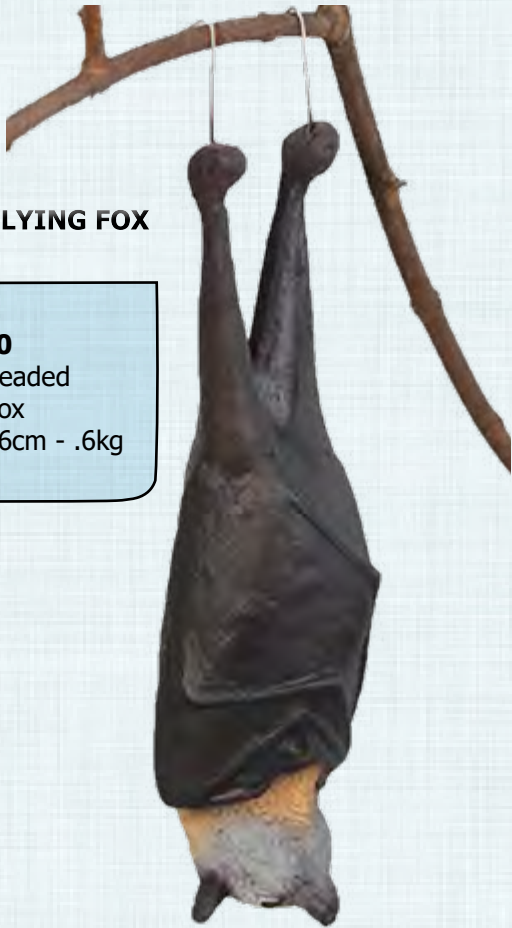

150021

Butterfly - Wall Decor - 50cm

L 54 x W 8.3 x H 50cm - 1.5kg

MOLLUSCS

MOLLUSCS - SNAILS

SNAIL - MALE - LARGE

110027
Snail Male
L 64 x W 29 x H 59cm - 4.5kg

SNAIL - FEMALE - SMALL

110028
Snail - Female
L 46 x W 24 x H 50cm - 2.8kg

BATS

BATS

GREY HEADED FLYING FOX

100120

Bat - Grey Headed
Flying Fox
L 36 x W 11 x H 6cm - .6kg

LITTLE RED FLYING FOX

100121