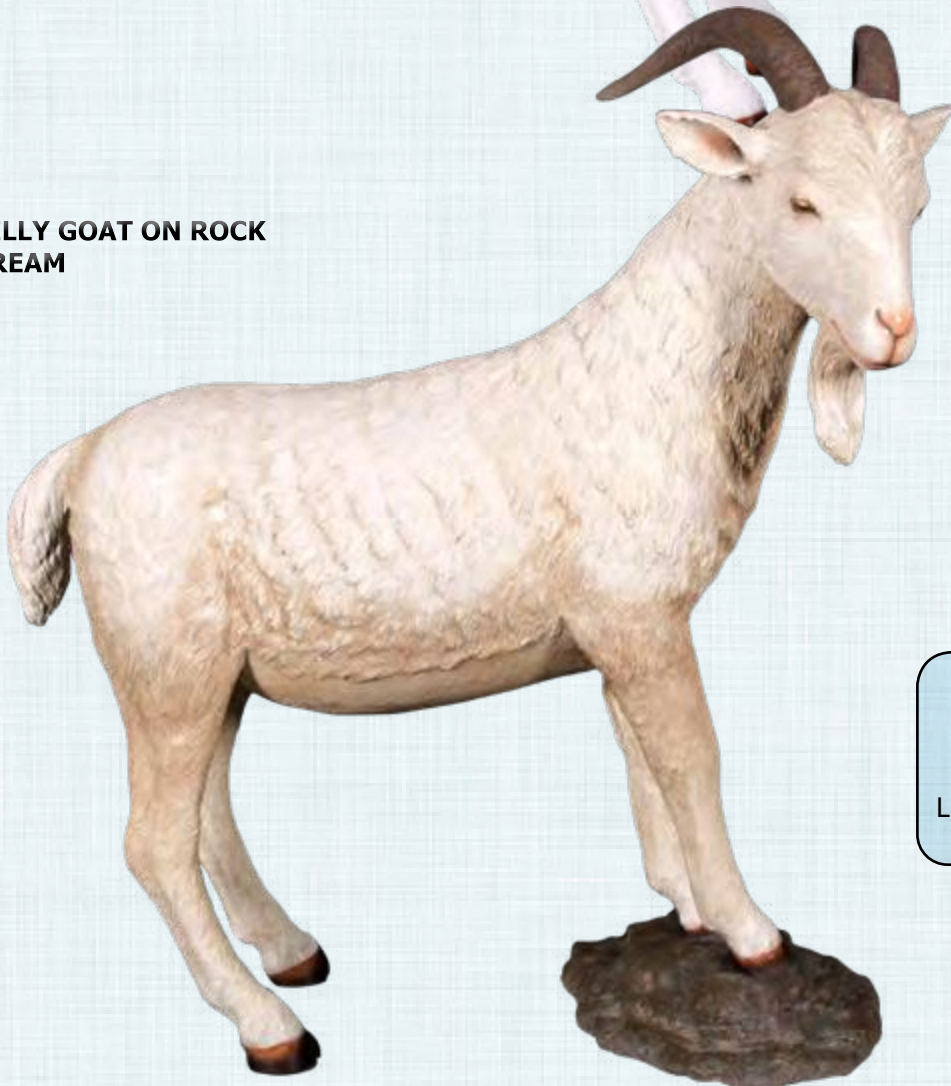

GOATS

FARM ANIMALS - GOATS

BILLY GOAT ON ROCK BLACK & WHITE

130013BW
Goat - Billy on Rock
Black & White
L 89 x W 41 x H 98cm - 10.4kg

BILLY GOAT ON ROCK CREAM

130013CR
Goat - Billy on Rock
Cream
L 89 x W 41 x H 98cm - 10.4kg

PIGS & HOGS

FARM ANIMALS - PIGS

CURIOUS PIG - PINK

020608
Pig - Curious
Standing - Pink
L 135 x W 38 x H 58cm - 10.7kg

CURIOUS PIG - PINK & BLACK

020608PB
Pig - Curious
Standing - Pink & Black
L 135 x W 38 x H 58cm - 10.7kg