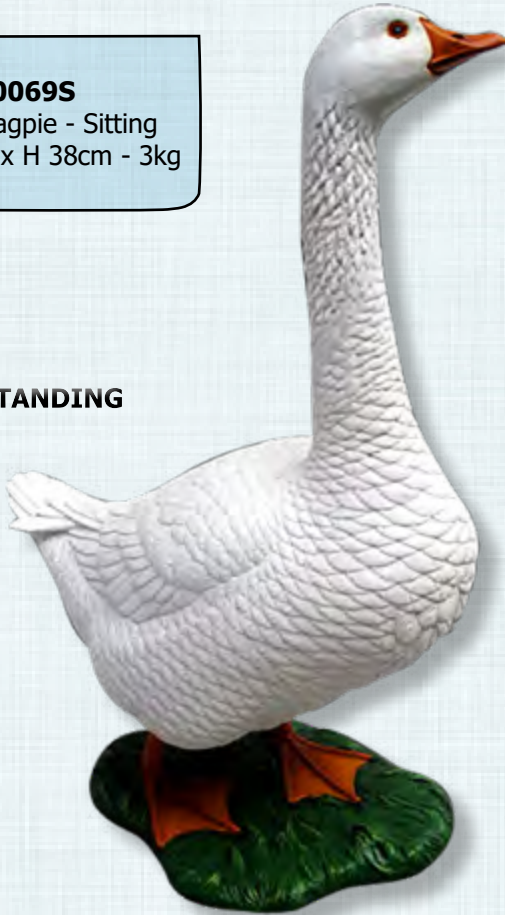

L 135 x W 94 x H 180cm - 46kg

BIRDS

FARM BIRDS

ROOSTER BUTLER WITH MENU BOARD

AFROB
Rooster Butler with Menu Board
L 72 x W 64 x H 96cm - 16.9kg

ROOSTER BUTLER - 2FT

AFRB2
Rooster Butler - 2ft
L 37 x W 33 x H 58cm - 5.4kg

WILD TURKEY GOBBLER

100126
Turkey Gobbler (Wild)
L 62 x W 61 x H 80cm - 6.5kg

BIRDS

FARM BIRDS

MAGPIE GOOSE - SITTING

100069S

Goose - Magpie - Sitting
L 53 x W 24 x H 38cm - 3kg

MAGPIE GOOSE - STANDING