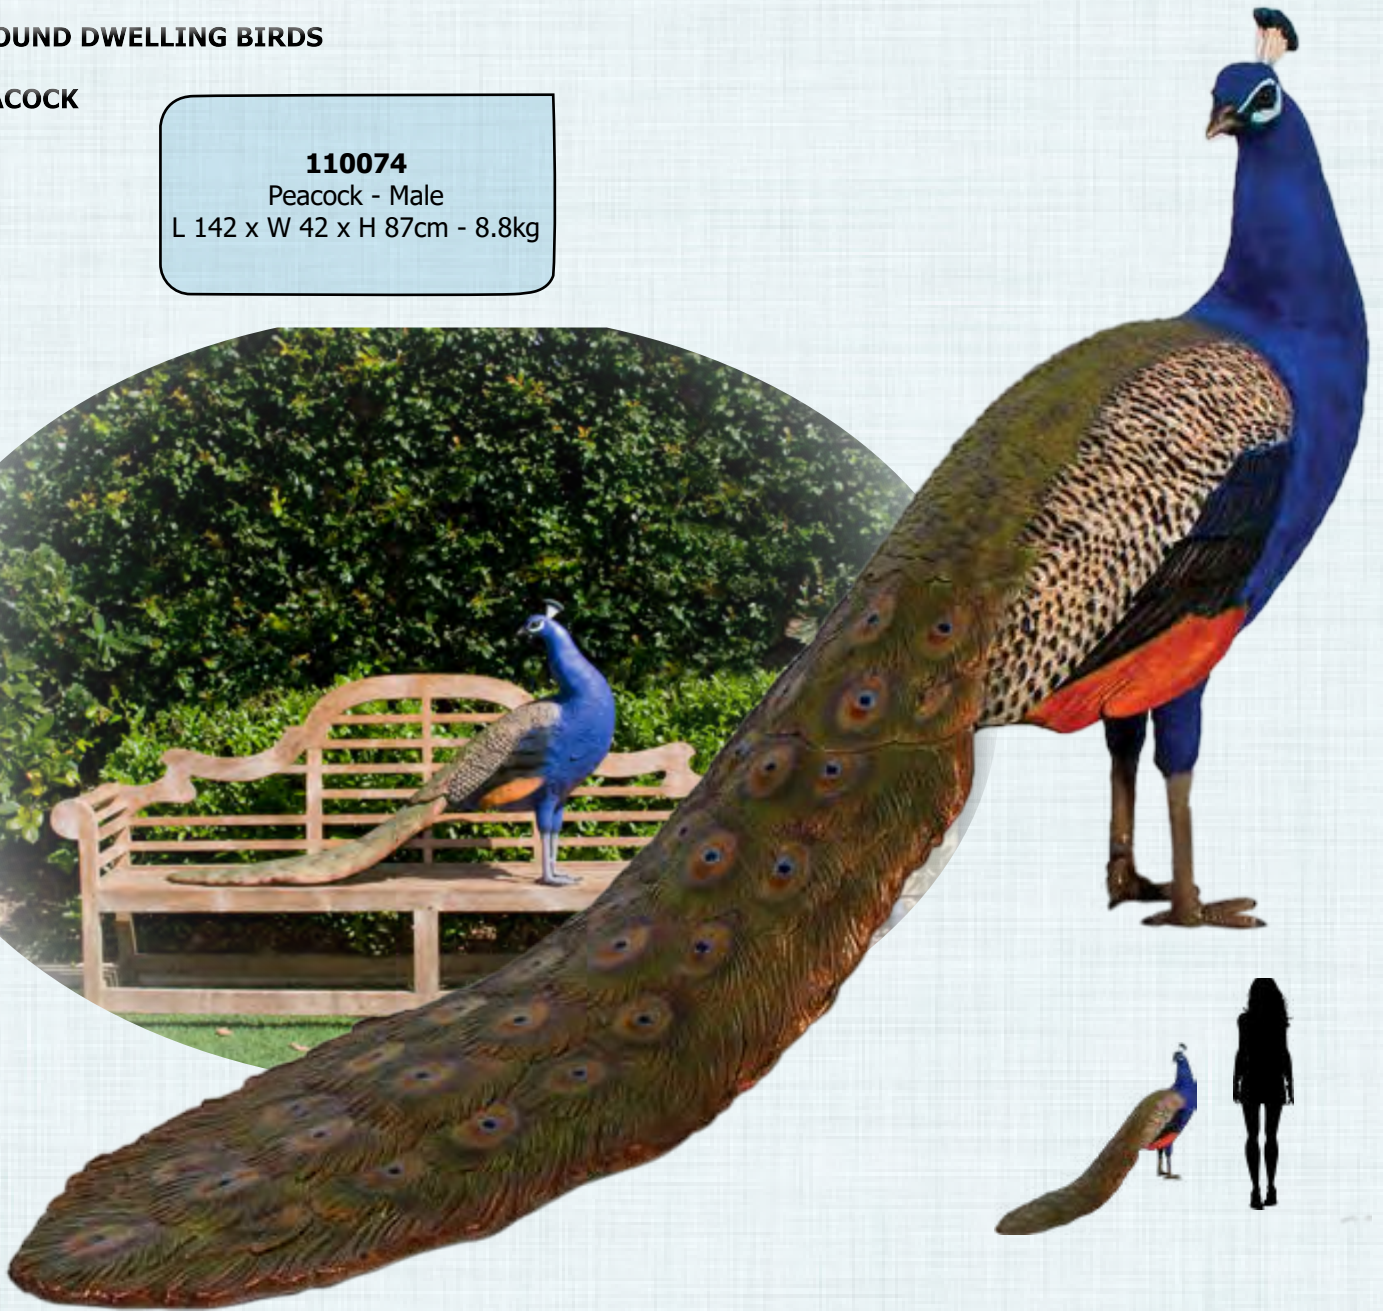

MALE CASSOWARY

CASSOWARY CHICKS

080155
Cassowary Male
L 114 x W 62 x H 119cm - 17 kg + stand

080156
Cassowary Chicks - pair
L 50 x W 33 x H 19cm - 1.9kg

BIRDS

GROUND DWELLING BIRDS

EMU - STANDING

080043

Emu Standing - With Metal Base
L 142 x W 62 x H 174cm - 28.7kg

BIRDS

GROUND DWELLING BIRDS

PEACOCK

110074
Peacock - Male
L 142 x W 42 x H 87cm - 8.8kg

BIRDS

GROUND DWELLING BIRDS

SCRUB TURKEY

100116
Turkey - Scrub/brush
L 70 x W 30 x H 50cm - 6.5kg

WILD TURKEY GOBBLER

100126
Turkey Gobbler (Wild)
L 62 x W 61 x H 80cm - 6.5kg

INSECTS

INSECTS

GIANT ANT - BROWN

120046BR

Ant - Giant