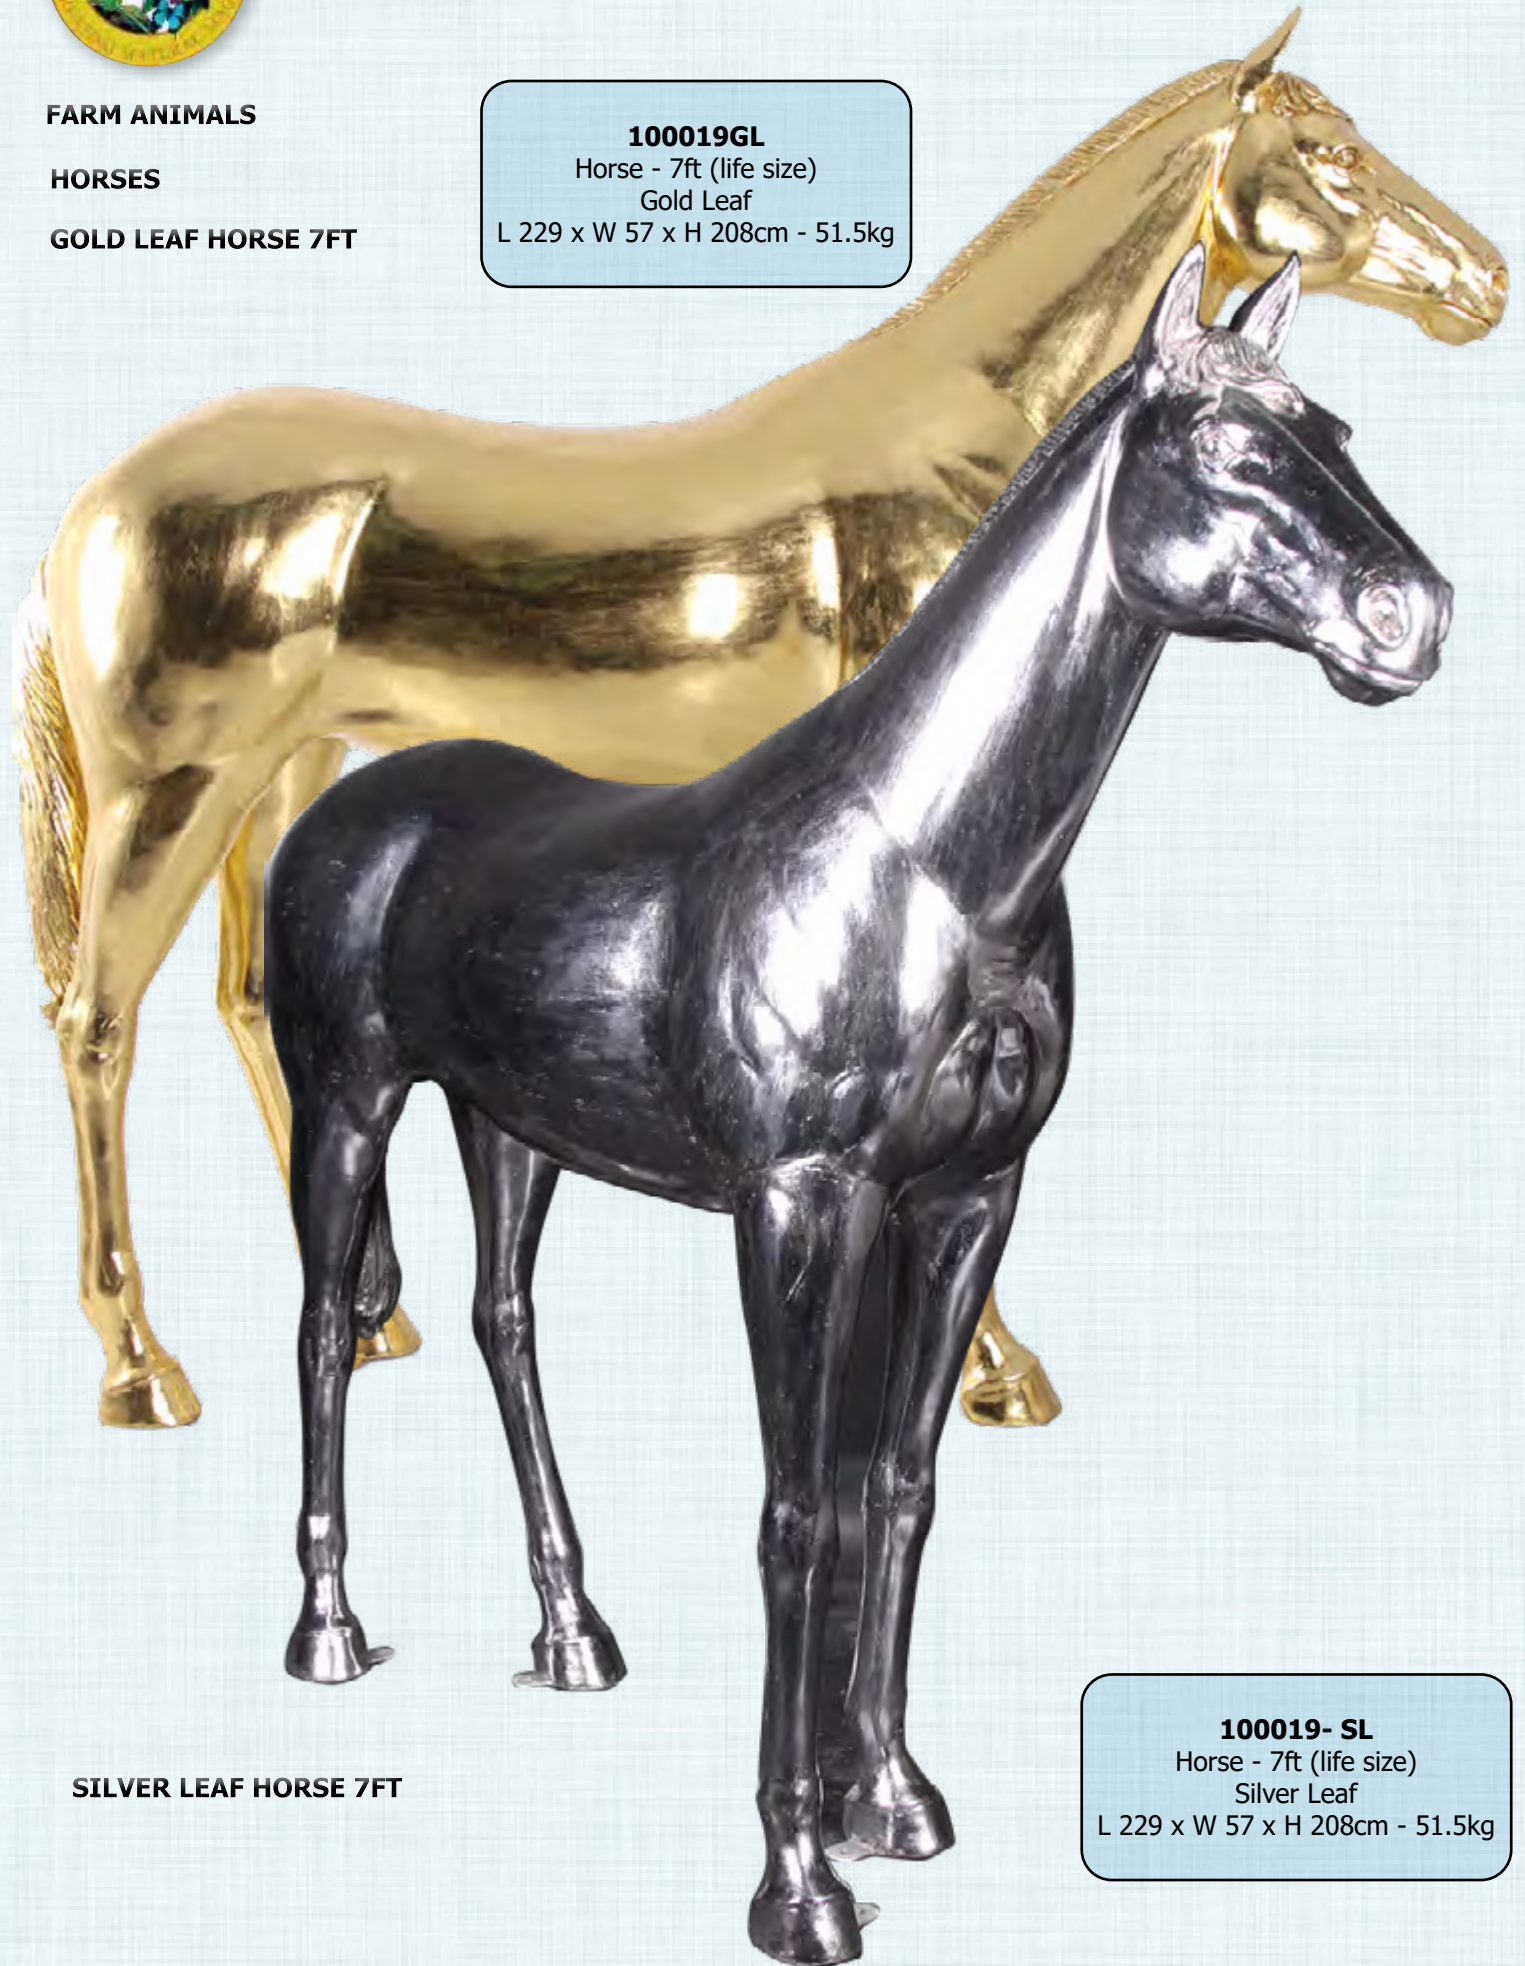

All Horses can be
painted in various
colours

HORSES

FARM ANIMALS

HORSES

GOLD LEAF HORSE 7FT

100019GL
Horse - 7ft (life size)
Gold Leaf
L 229 x W 57 x H 208cm - 51.5kg

SILVER LEAF HORSE 7FT

100019- SL
Horse - 7ft (life size)
Silver Leaf
L 229 x W 57 x H 208cm - 51.5kg