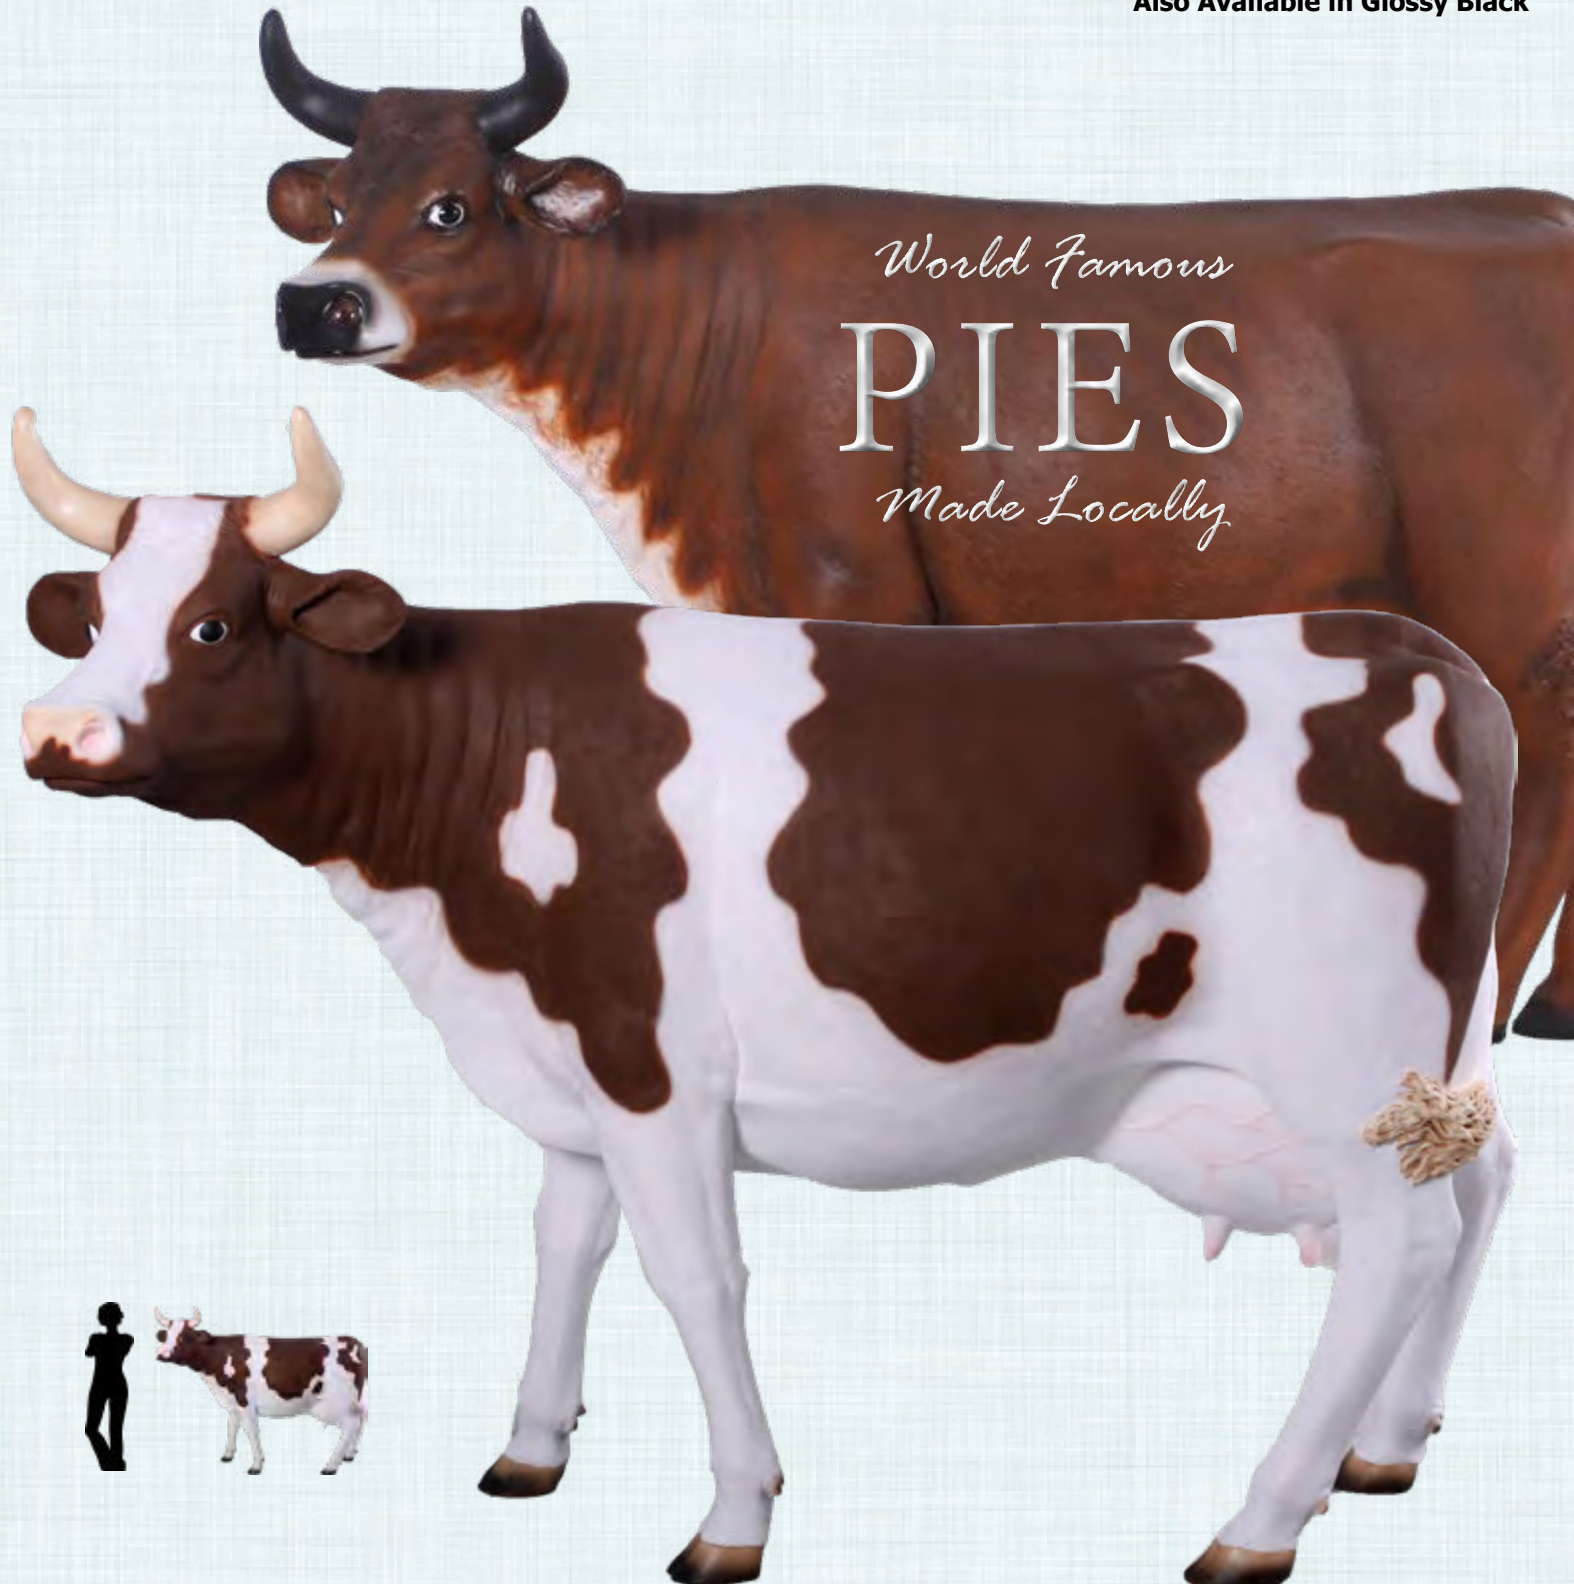

FARM ANIMALS - COWS

FRIESIAN - COWS

080140
Funny Cow - Friesian
L 80 x W 60 x H 110cm - 23kg

FRIESIAN COW - WALL DECOR

Wall Decor

**Flat Backed
Life Size
Wall Decor
"Friesian Frieze"**

090044
Cow - Friesian
Wall Mount - Life Size
L 199 x W 63 x H 157cm - 30kg

COWS & BULLS

FARM ANIMALS - COWS

BROWN & WHITE COW - WITH HORNS

080039B

Cow - Brown & White with horns
Standing - Life Size
L 201 x W 86 x H 155cm - 35.8kg

Also Available in Glossy Black

COWS & BULLS

FARM ANIMALS - COWS