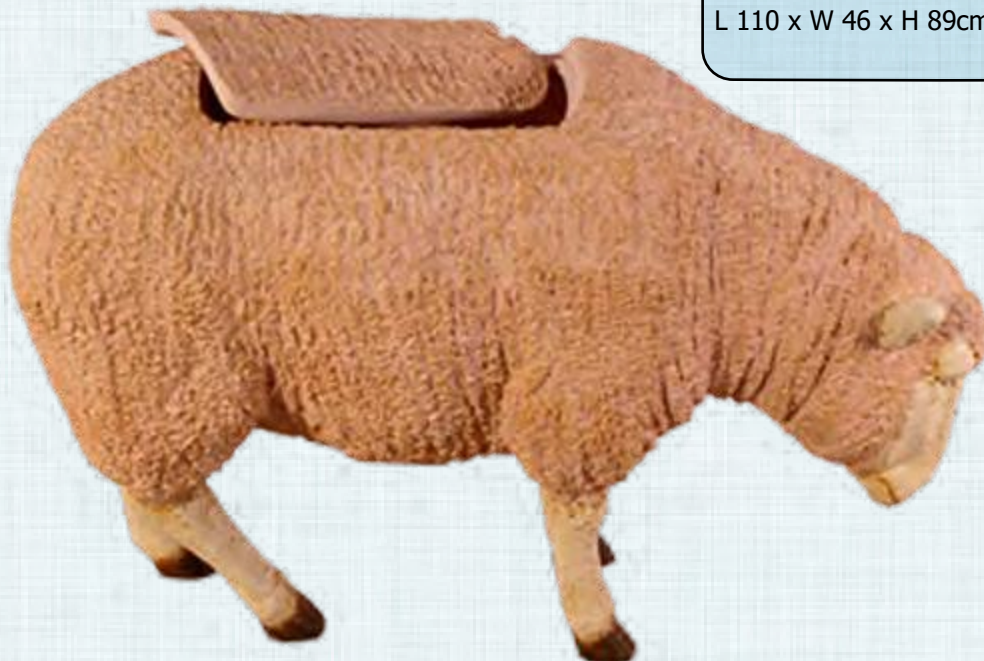

Barrel Not included

SHEEP

FARM ANIMALS - SHEEP

CURIOUS MERINO EWE

110047
Sheep Curious
Merino Ewe
L 73 x W 36 x H 109cm - 9kg

MERINO RAM - LARGE

MERINO ESKY

020503
Ram Merino - Large
L 110 x W 46 x H 89cm - 17.5kg