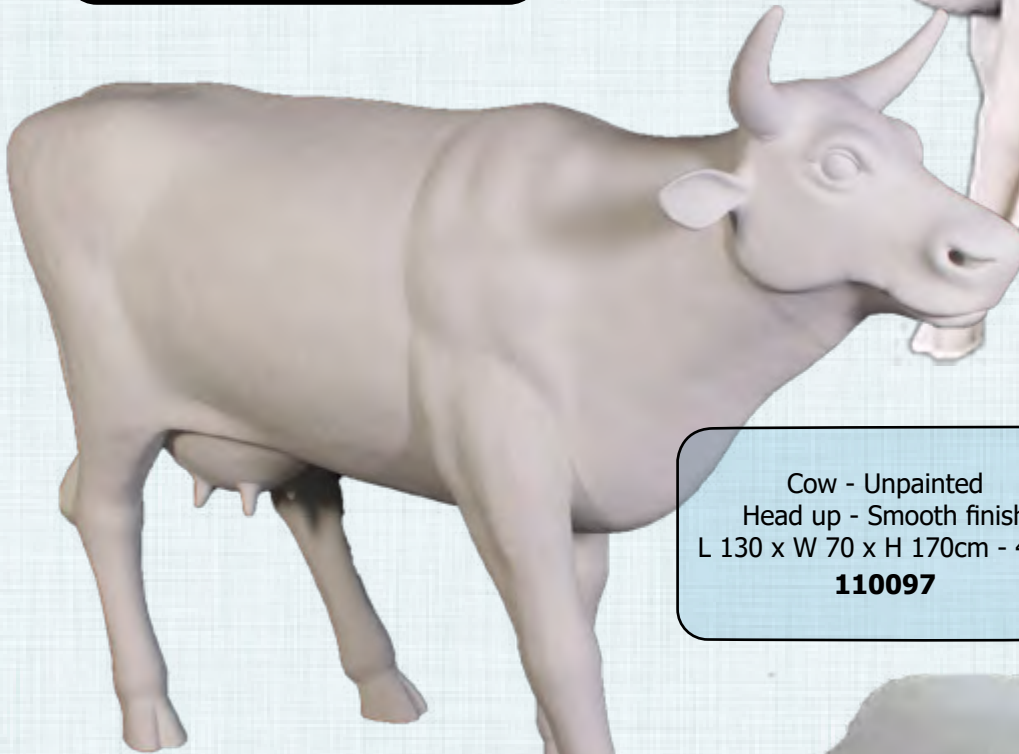

COWS & BULLS

FARM ANIMALS - COWS

COWS - UNPAINTED

Explore your artistic abilities and Paint your own cow