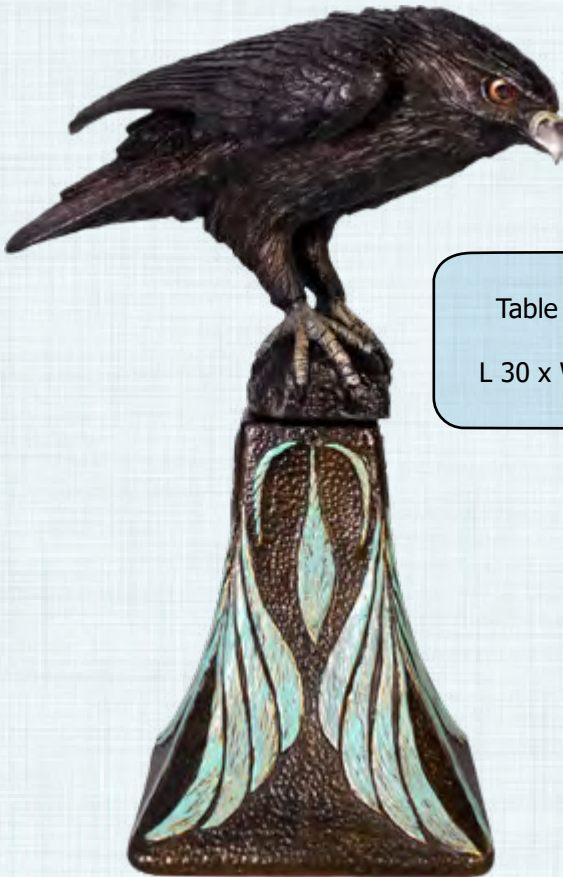

BIRDS

BIRDS OF PREY

RAVEN - WINGS DOWN

120032
Raven - Wings Down
L 39 x W 31 x H 51cm - 2.2kg

RAVEN - WINGS UP

120039
Wall Base
Sold Separately
L 25 x W 25 x H 31cm - 3.5kg

120038
Table Top
Pedestal Base
Sold Separately
L 30 x W 18 x H 39cm - 3.5kg

120033
Raven - Wings up
L 38 x W 31 x H 65cm - 2.32kg

RAVEN - WITH OPEN BEAK

120039
Wall Base
Sold Separately
L 25 x W 25 x H 31cm - 3.5kg

120034
Raven - Open Beak
L 38 x W 36 x H 54cm - 2.26kg

BIRDS

BIRDS OF PREY

HAWK - WITH OPEN BEAK

120037

Hawk

L 38 x W 27 x H 58cm - 2.4kg

120038

Table Top - Pedestal Base
Sold Separately
L 30 x W 18 x H 39cm - 3.5kg

AMERICAN BALD EAGLE - SWOOPING

120036