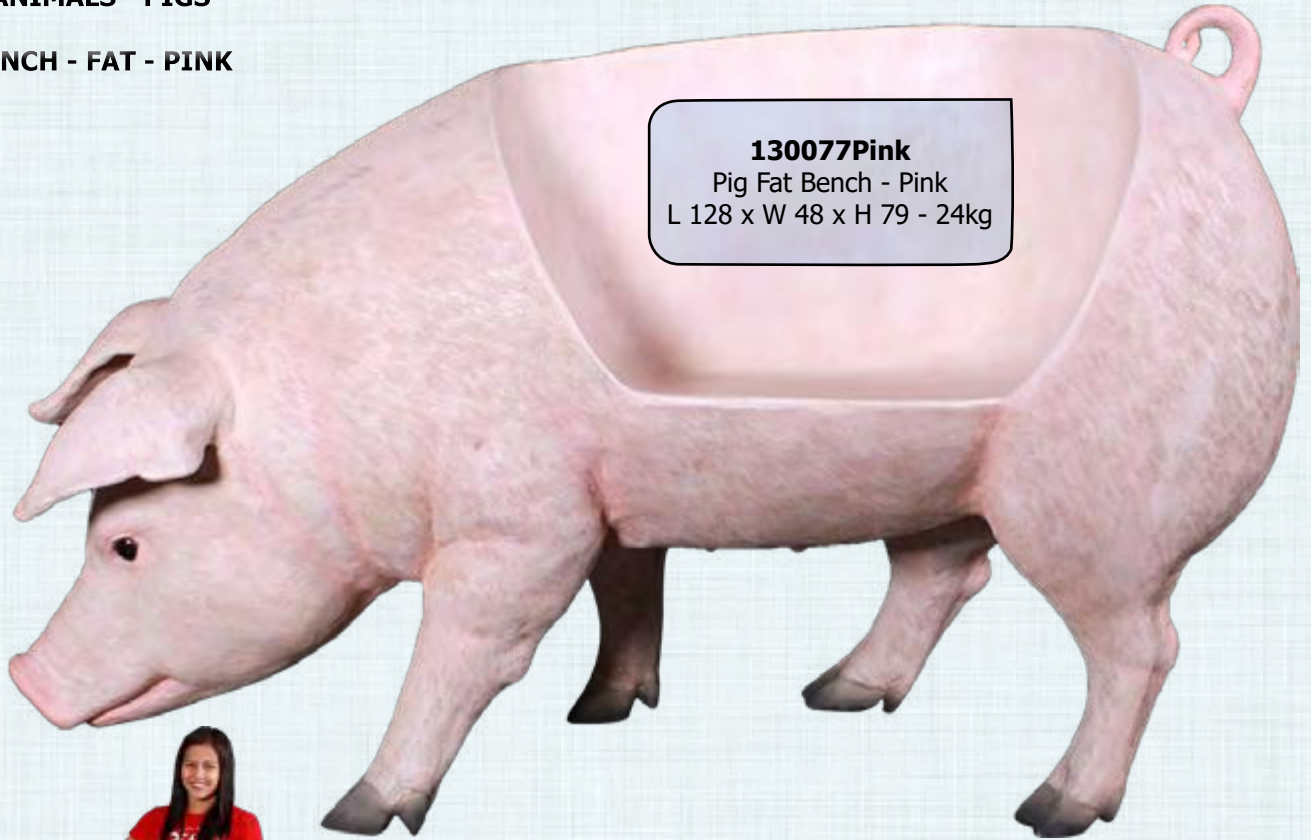

140083W

Pig Standing - Small 100cm -
White Primer
L 97 x W 40 x H 63cm - 6.1kg

FAT PIG BENCH - WHITE

130077

Pig Fat Bench - White
L 128 x W 48 x H 79 - 24kg

PIGS & HOGS

FARM ANIMALS - PIGS

PIG BENCH - FAT - PINK