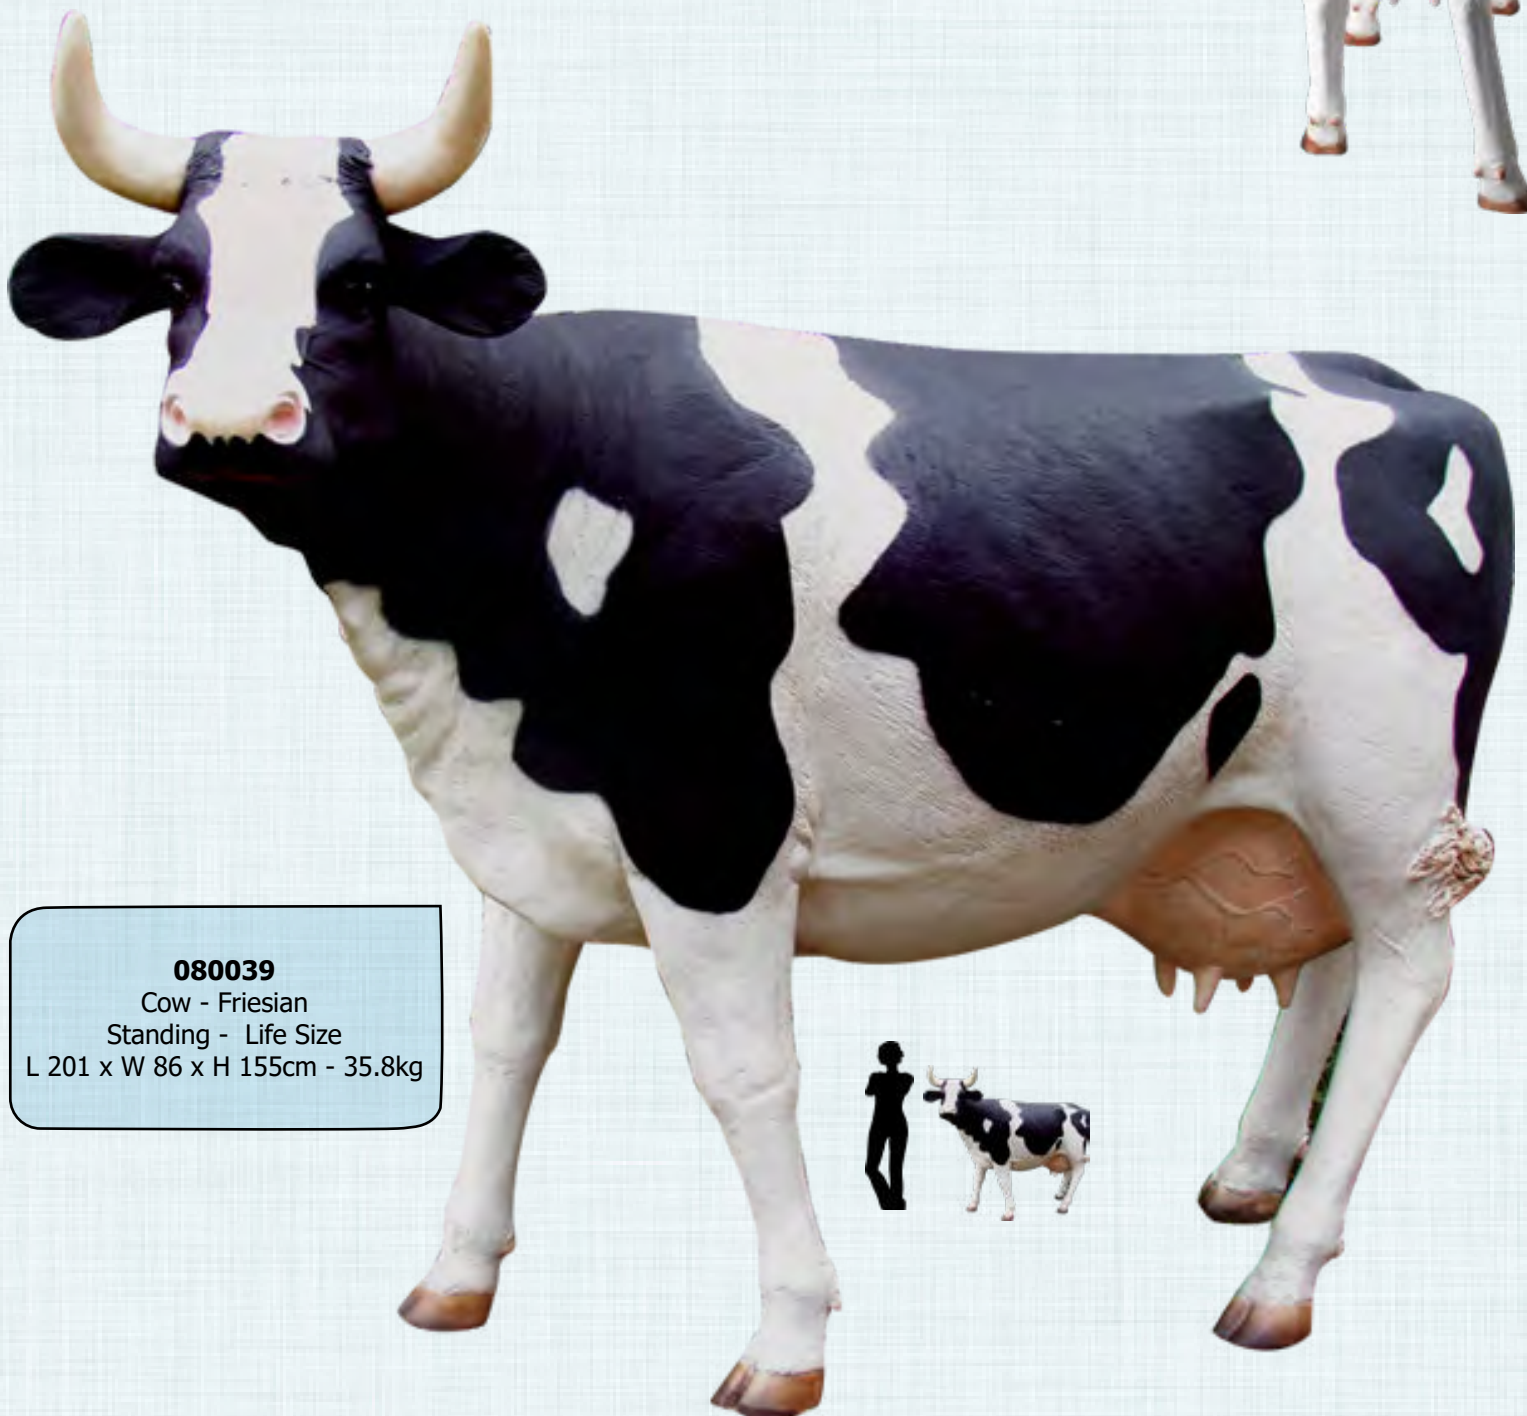

100103

Fox - Red
L 95 x W 29 x H 60cm - 6.3kg

WOLF

100096

Wolf
L 128 x W 42 x H 69cm - 15.7kg

COWS & BULLS

FARM ANIMALS - COWS

FRIESIAN COW - STANDING

080039

Cow - Friesian

Standing - Life Size

L 201 x W 86 x H 155cm - 35.8kg

COWS & BULLS

FARM ANIMALS - COWS

FRIESIAN COW - GRAZING

080098
Cow - Friesian
Grazing - Life Size
L 210 x W 72 x H 130cm - 47kg