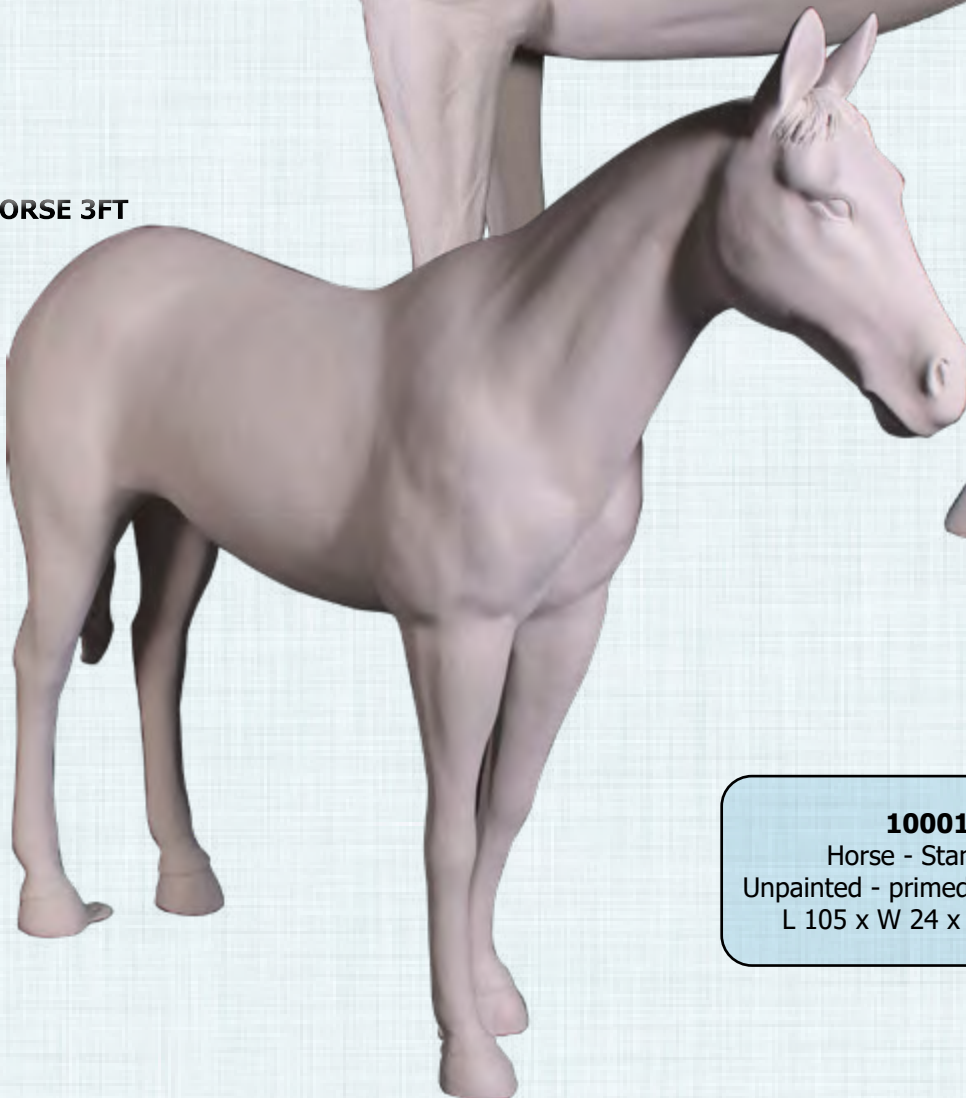

HORSES

FARM ANIMALS - HORSES

HORSE SETTEE

130004
Horse Settee
L 179 x W 73 x H118cm - 37kg

Horse Settee
Also Available
with added
reinforcement
- ideal for
childrens
playground

HORSE RESTING

120059
Horse - Resting - Brown
L 179 x W 71 x H 120cm - 35kg

HORSES

FARM ANIMALS - HORSES

UNPAINTED HORSE 7FT

100019PR- Unpainted
- 7ft (life size)
L 229 x W 57 x H 208cm - 51.5kg

UNPAINTED HORSE 3FT

100011PR
Horse - Standing - 3ft
Unpainted - primed - Ready to Paint
L 105 x W 24 x H 90cm - 7kg