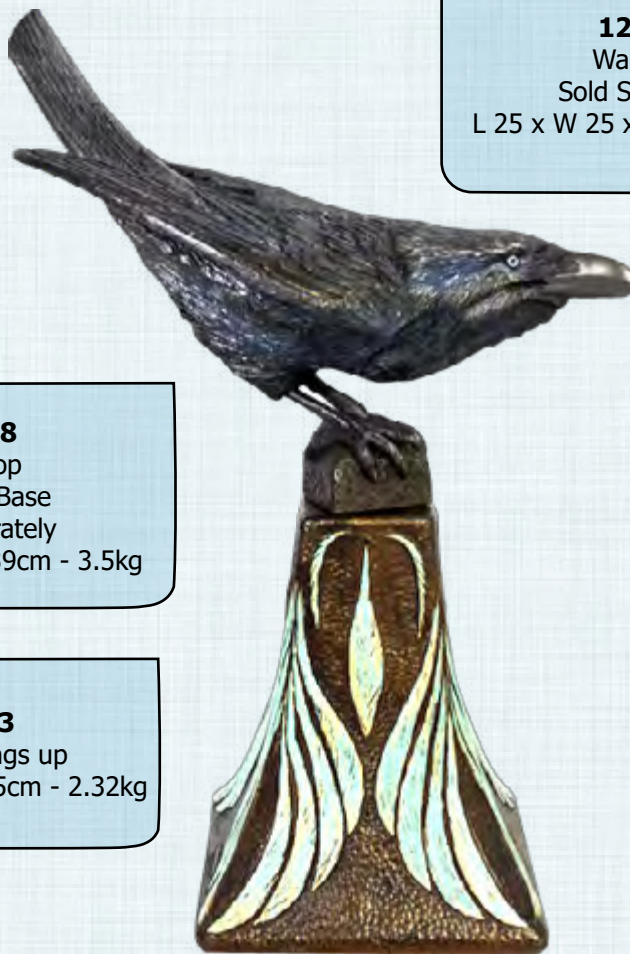

BIRDS

BIRDS OF PREY

RAVEN - WINGS DOWN

120032
Raven - Wings Down
L 39 x W 31 x H 51cm - 2.2kg

RAVEN - WINGS UP

120039
Wall Base
Sold Separately
L 25 x W 25 x H 31cm - 3.5kg

120038
Table Top
Pedestal Base
Sold Separately
L 30 x W 18 x H 39cm - 3.5kg

120033
Raven - Wings up
L 38 x W 31 x H 65cm - 2.32kg

RAVEN - WITH OPEN BEAK

120039
Wall Base
Sold Separately
L 25 x W 25 x H 31cm - 3.5kg

120034
Raven - Open Beak
L 38 x W 36 x H 54cm - 2.26kg

BIRDS

BIRDS OF PREY

HAWK - WITH OPEN BEAK

120037

Hawk

L 38 x W 27 x H 58cm - 2.4kg

120038

Table Top - Pedestal Base
Sold Separately
L 30 x W 18 x H 39cm - 3.5kg

AMERICAN BALD EAGLE - SWOOPING

120036