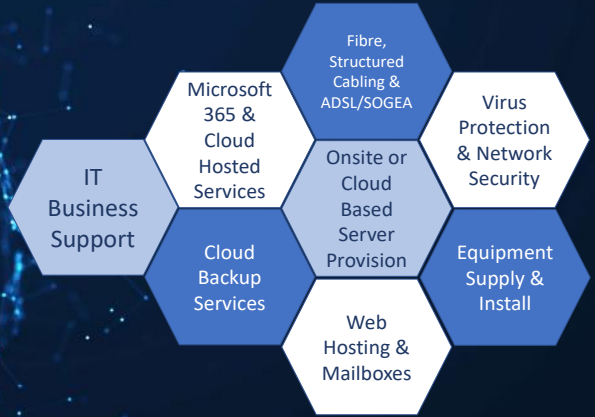

MATT AND SHAYIN

RAS

DATA SUPPORT LTD

Contact
Alan Harper Smith
M: 07798 673446
T: 01234 860099
Email: alan@rasdata.co.uk
www.rasdata.co.uk

PROUD SPONSORS OF BEDFORD BLUES

R J ROOFING LTD

Unit 16, Glenmore Business Park, Stanley Road, Bedford. MK42 0XY