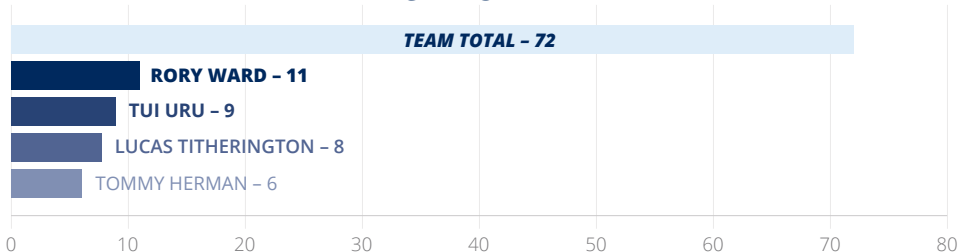

TACKLES MADE