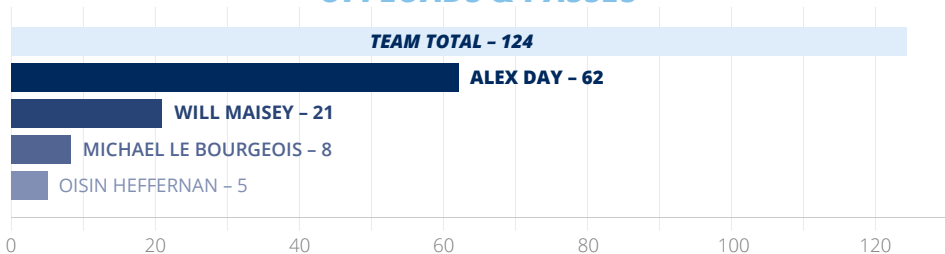

OFFLOADS & PASSES