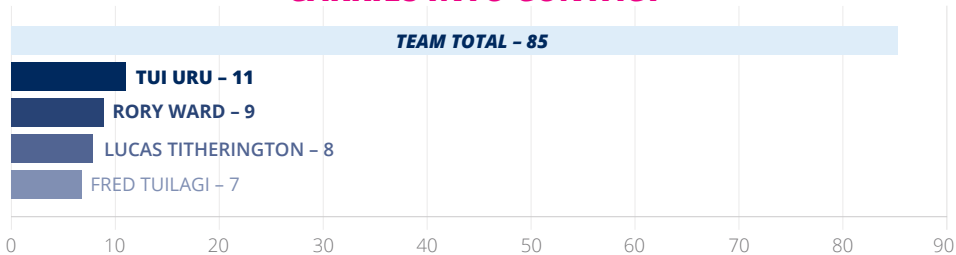

CARRIES INTO CONTACT