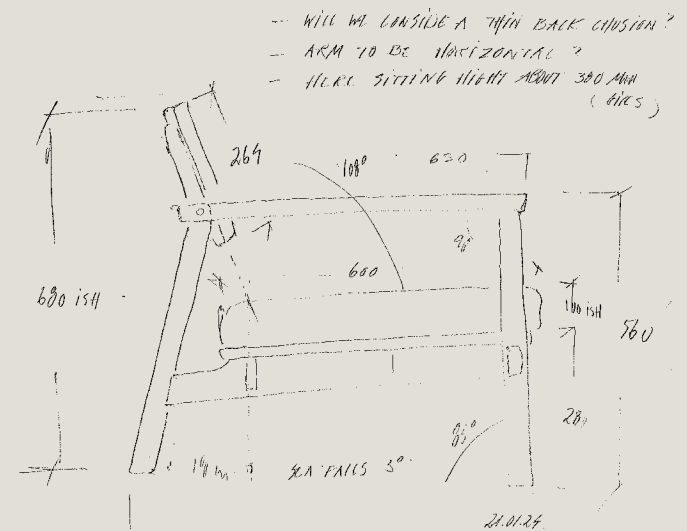

The Lynn Collection

"With Lynn, we've created a collection that's as luxurious as it is eco-conscious."

Escape the ordinary with Povl Eskildsen's Lynn collection, where design embraces outdoor living. A testament to meticulous Scandinavian artistry and sustainable vision, these pieces draw inspiration from 1970s Danish classics. Blending clean, elegant lines with nature's warmth, each design tells a story of precision. Every detail, from the seamless finger joints to the hidden end grain, reveals a commitment to timeless beauty that gracefully weathers every season.