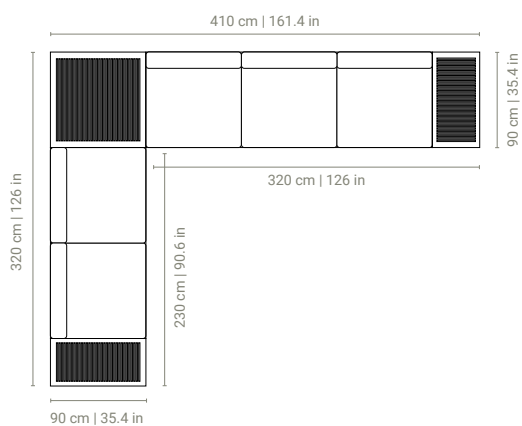

Item	Material(s)	Finish(es)	Cushion(s)	Feature(s)	Size (LxWxH)
Sofa 2 seat single sidetable	alu charcoal mat	teak natural	sunbrella natté sooty sunbrella natté grey chiné sunbrella savane chameleon sunbrella tundra rye		230x90x60 cm 90.6x35.4x23.6 in
Sofa 3 seat single sidetable	alu charcoal mat	teak natural	sunbrella natté sooty sunbrella natté grey chiné sunbrella savane chameleon sunbrella tundra rye		320x90x60 cm 126x35.4x23.6 in
Coffee table	alu charcoal mat	teak natural	-		90x90x30 cm 35.4x35.4x11.8 in
Coffee table	alu charcoal mat	teak natural	-	-	140x70x30 cm 55.1x27.6x11.8 in
Sunlounger	alu charcoal mat	teak natural	sunbrella natté sooty sunbrella natté grey chiné sunbrella savane chameleon sunbrella tundra rye		74x223x28 cm 29.1x87.8x11 in
Double sunlounger	alu charcoal mat	teak natural	sunbrella natté sooty sunbrella natté grey chiné sunbrella savane chameleon sunbrella tundra rye		148x223x28 cm 58.3x87.8x11 in
Armrest	alu charcoal mat	-	-	-	40x20x22 cm 15.7x7.9x8.7 in