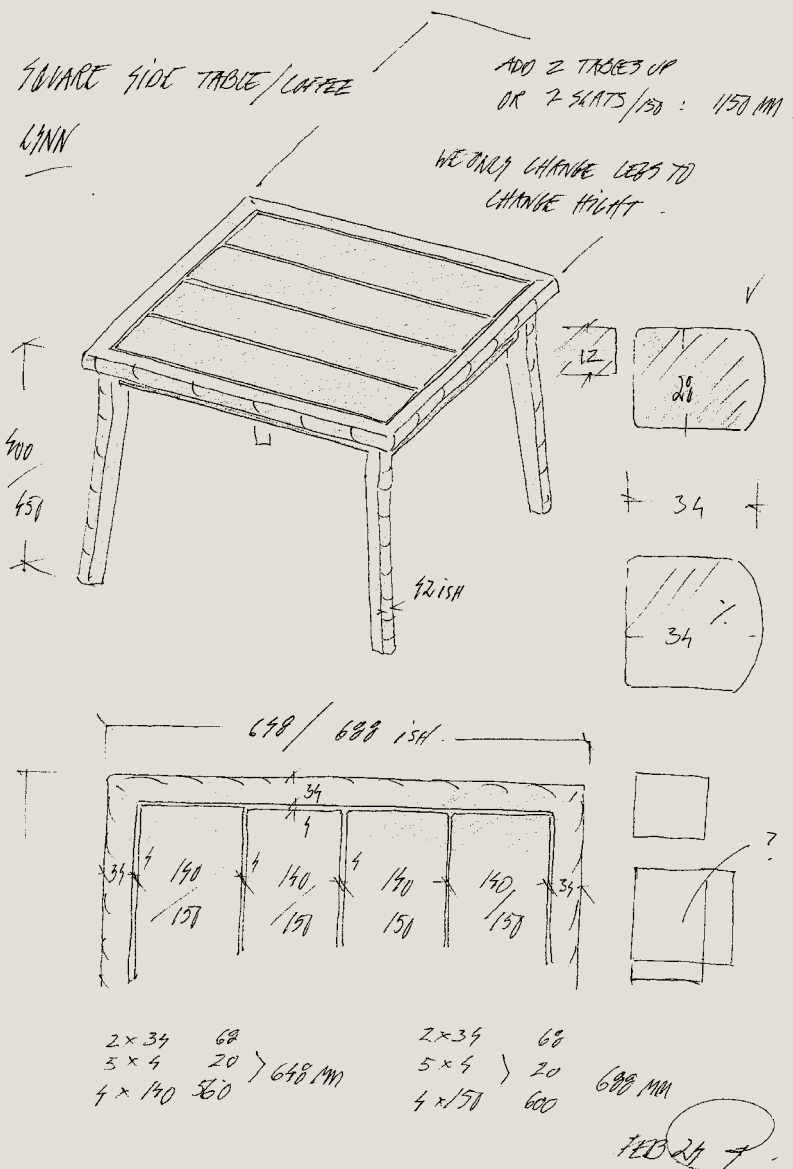

The Lynn Collection

"With Lynn, we've created a collection that's as luxurious as it is eco-conscious."

Escape the ordinary with Povl Eskildsen's Lynn collection, where design embraces outdoor living. A testament to meticulous Scandinavian artistry and sustainable vision, these pieces draw inspiration from 1970s Danish classics. Blending clean, elegant lines with nature's warmth, each design tells a story of precision. Every detail, from the seamless finger joints to the hidden end grain, reveals a commitment to timeless beauty that gracefully weathers every season.