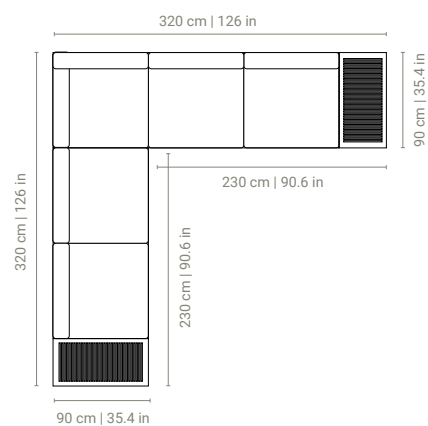

Item	Material(s)	Finish(es)	Cushion(s)	Feature(s)	Size (LxWxH)
Sofa 2 seat single sidetable	alu charcoal mat	teak natural	sunbrella natté sooty sunbrella natté grey chiné sunbrella savane chameleon sunbrella tundra rye		230x90x60 cm 90.6x35.4x23.6 in
Sofa 3 seat single sidetable	alu charcoal mat	teak natural	sunbrella natté sooty sunbrella natté grey chiné sunbrella savane chameleon sunbrella tundra rye		320x90x60 cm 126x35.4x23.6 in
Coffee table	alu charcoal mat	teak natural	-		90x90x30 cm 35.4x35.4x11.8 in
Coffee table	alu charcoal mat	teak natural	-	-	140x70x30 cm 55.1x27.6x11.8 in
Sunlounger	alu charcoal mat	teak natural	sunbrella natté sooty sunbrella natté grey chiné sunbrella savane chameleon sunbrella tundra rye		74x223x28 cm 29.1x87.8x11 in
Double sunlounger	alu charcoal mat	teak natural	sunbrella natté sooty sunbrella natté grey chiné sunbrella savane chameleon sunbrella tundra rye		148x223x28 cm 58.3x87.8x11 in
Armrest	alu charcoal mat	-	-	-	40x20x22 cm 15.7x7.9x8.7 in