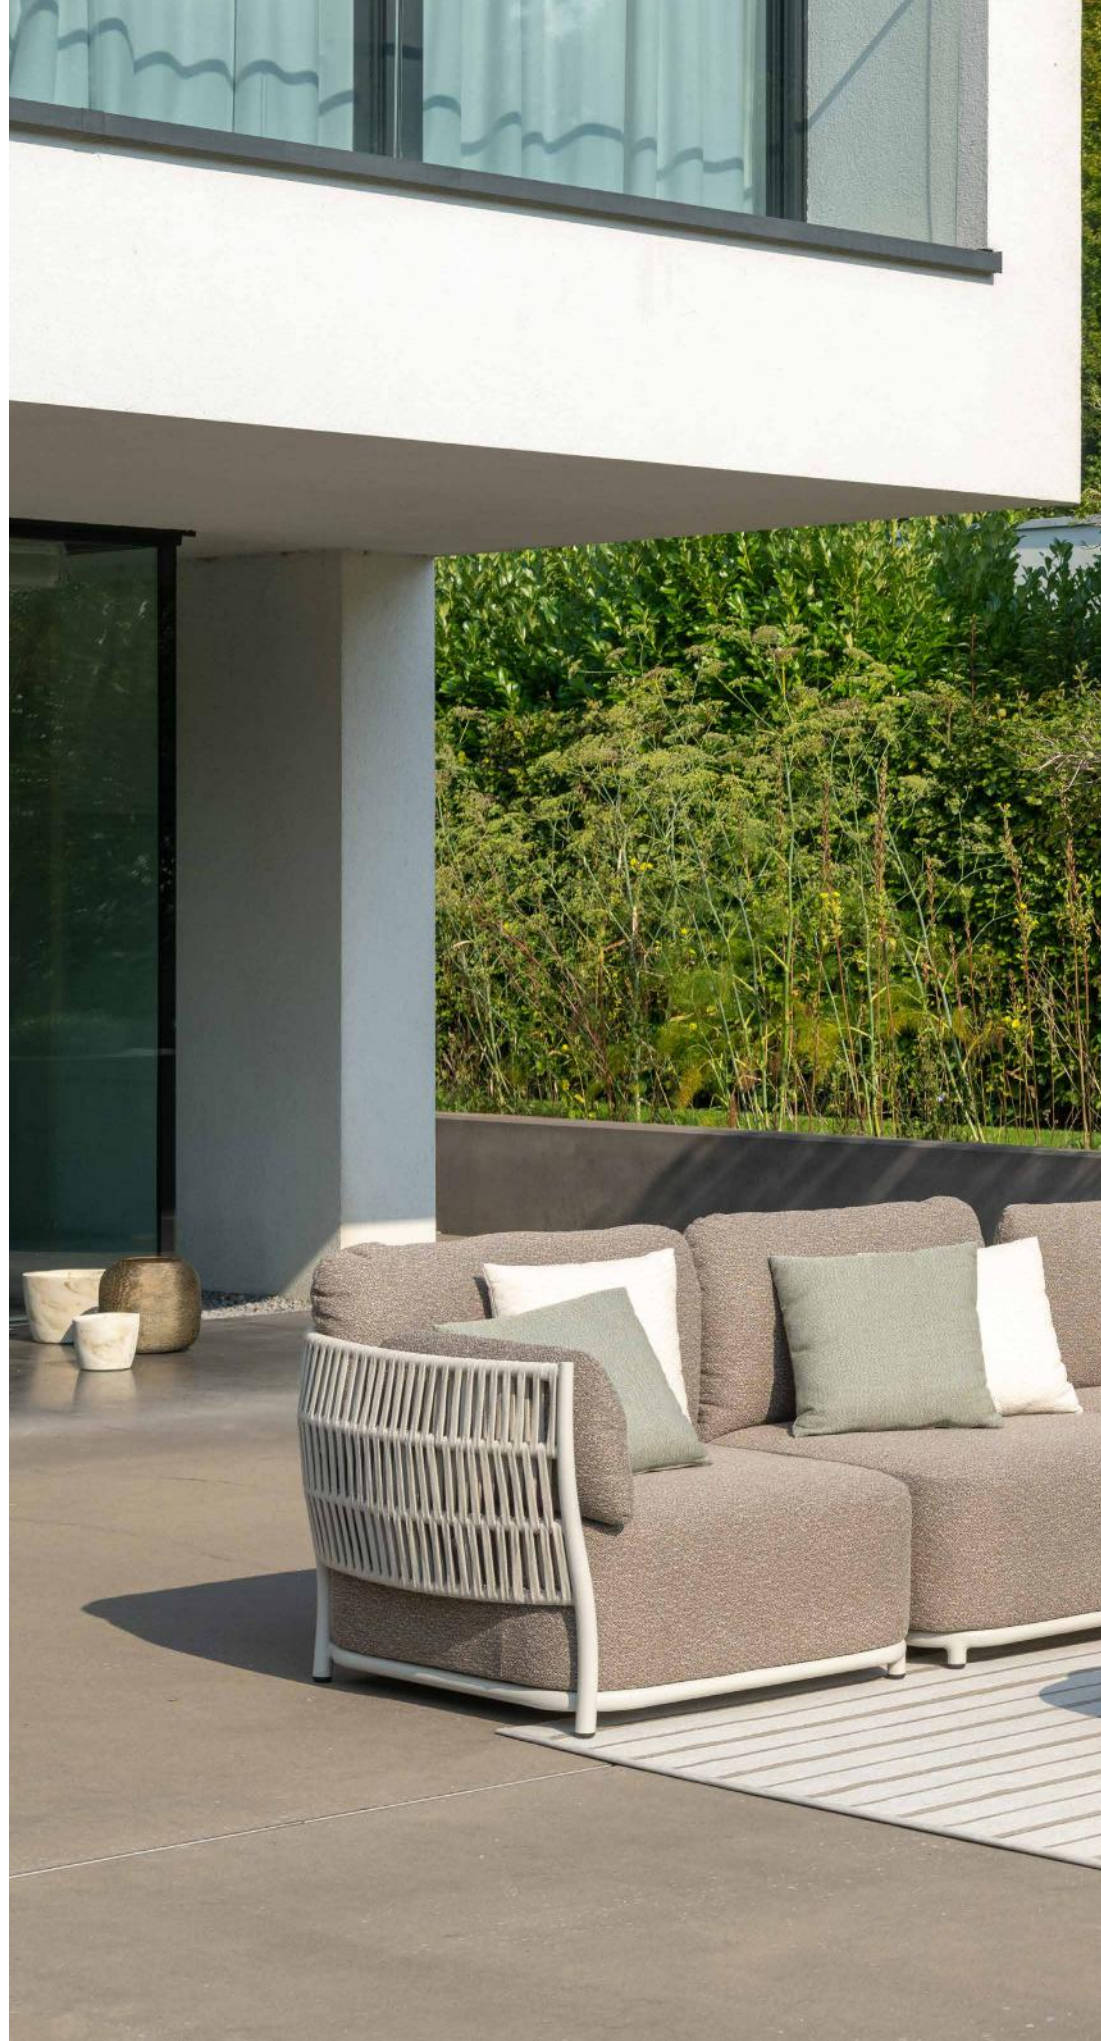

"Cala is about creating an inviting and timeless outdoor space that welcomes you to unwind, a comfortable sanctuary that feels like a natural extension of your interior."

La Mamba studio | designer