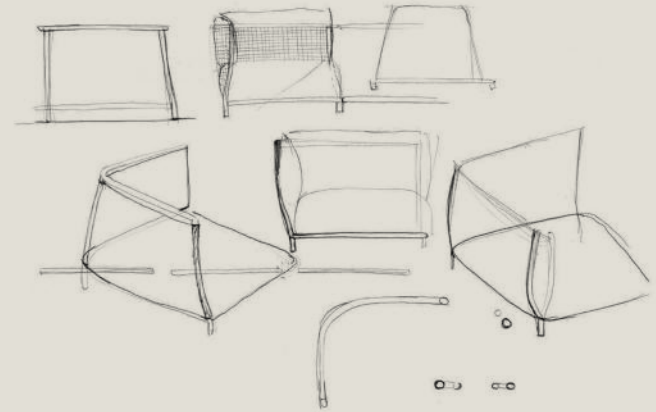

Based in Valencia, La Mamba Studio is a product design atelier specialized in furniture, lighting, and objects. Their approach is holistic and deeply human, defining the soul of each design and molding ideas into meaningful experiences. From chairs and tables to sofas and lighting, they always seek to harmonize aesthetics, functionality, and human interaction. Their philosophy is showcased in the Cala collection, transforming our perception and experience of our surroundings.