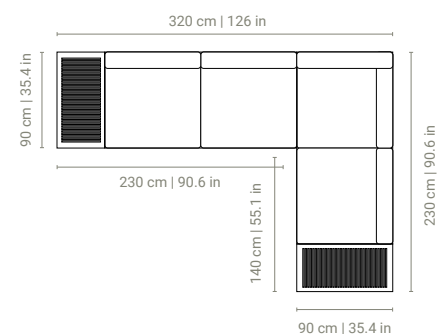

Item	Material(s)	Finish(es)	Cushion(s)	Feature(s)	Size (LxWxH)
Sofa 2 seat single sidetable	alu charcoal mat	teak natural	sunbrella natté sooty sunbrella natté grey chiné sunbrella savane chameleon sunbrella tundra rye		230x90x60 cm 90.6x35.4x23.6 in
Sofa 3 seat single sidetable	alu charcoal mat	teak natural	sunbrella natté sooty sunbrella natté grey chiné sunbrella savane chameleon sunbrella tundra rye		320x90x60 cm 126x35.4x23.6 in
Coffee table	alu charcoal mat	teak natural	-		90x90x30 cm 35.4x35.4x11.8 in
Coffee table	alu charcoal mat	teak natural	-	-	140x70x30 cm 55.1x27.6x11.8 in
Sunlounger	alu charcoal mat	teak natural	sunbrella natté sooty sunbrella natté grey chiné sunbrella savane chameleon sunbrella tundra rye		74x223x28 cm 29.1x87.8x11 in
Double sunlounger	alu charcoal mat	teak natural	sunbrella natté sooty sunbrella natté grey chiné sunbrella savane chameleon sunbrella tundra rye		148x223x28 cm 58.3x87.8x11 in
Armrest	alu charcoal mat	-	-	-	40x20x22 cm 15.7x7.9x8.7 in