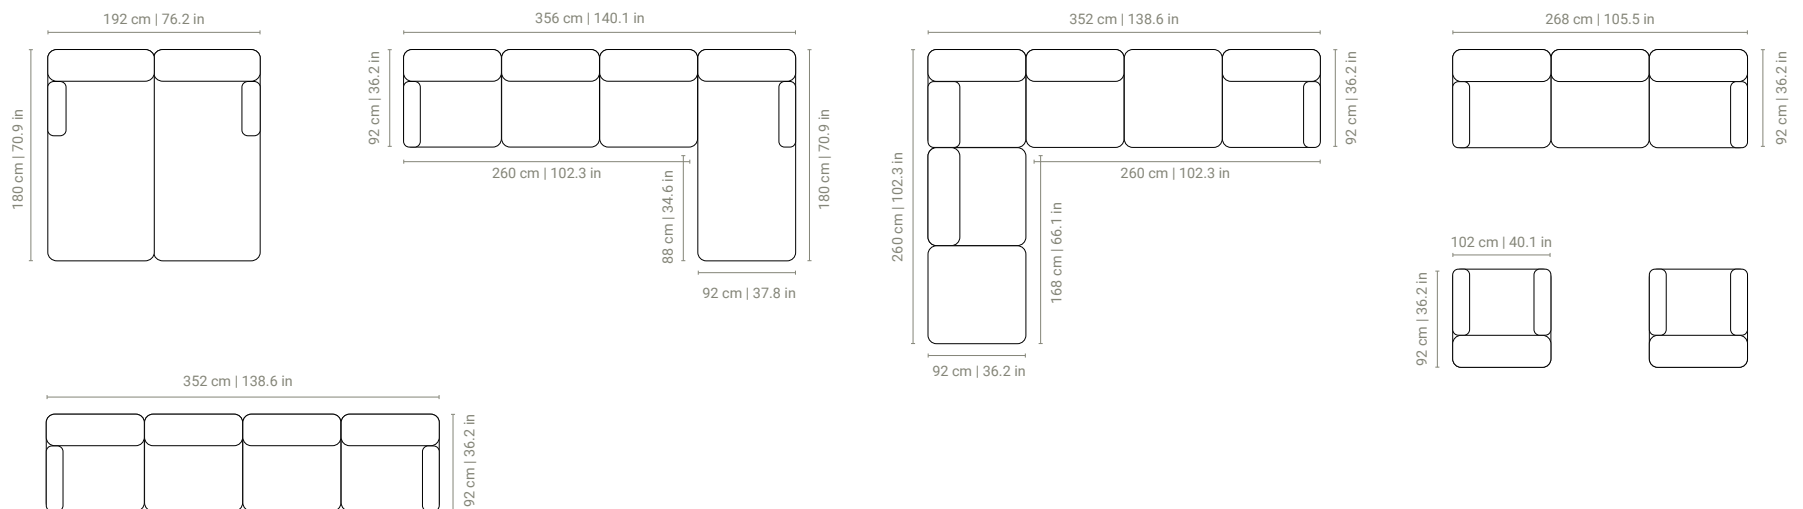

Item	Material(s)	Finish(es)	Cushion(s)	Feature(s)	Size (LxWxH)
Sofa 1 seat corner	NEW alu dune mat alu charcoal mat	rope linen 20mm rope rust 20mm	sunbrella wander manioc sunbrella tundra souk		92x92x65 cm 36.2x36.2x25.8 in
Ottoman	NEW alu dune mat alu charcoal mat	-	sunbrella wander manioc sunbrella tundra souk		84x84x65 cm 33.1x33.1x25.8 in
Lounger right side	NEW alu dune mat alu charcoal mat	rope linen 20mm rope rust 20mm	sunbrella wander manioc sunbrella tundra souk		180x96x65 cm 70.9x38.1x25.8 in
Lounger left side	NEW alu dune mat alu charcoal mat	rope linen 20mm rope rust 20mm	sunbrella wander manioc sunbrella tundra souk		180x96x65 cm 70.9x38.1x25.8 in
Coffee table	NEW alu dune mat alu charcoal mat	rope linen 20mm ceramic chianca 12mm rope rust 20mm ceramic slate black 12mm	-		95x95x42cm 37.4x37.4x16.5 in 130x65x52 cm 51.2x25.6x20.5 in
Side table	NEW alu dune mat alu charcoal mat	rope linen 20mm ceramic chianca 12mm rope rust 20mm ceramic slate black 12mm	-	-	50x50x32 cm 20x20x12.6 in
Dining table	alu dune mat	rope linen 20mm ceramic chianca 12mm	-		300x120x76 cm 118.1x47.2x29.9 in