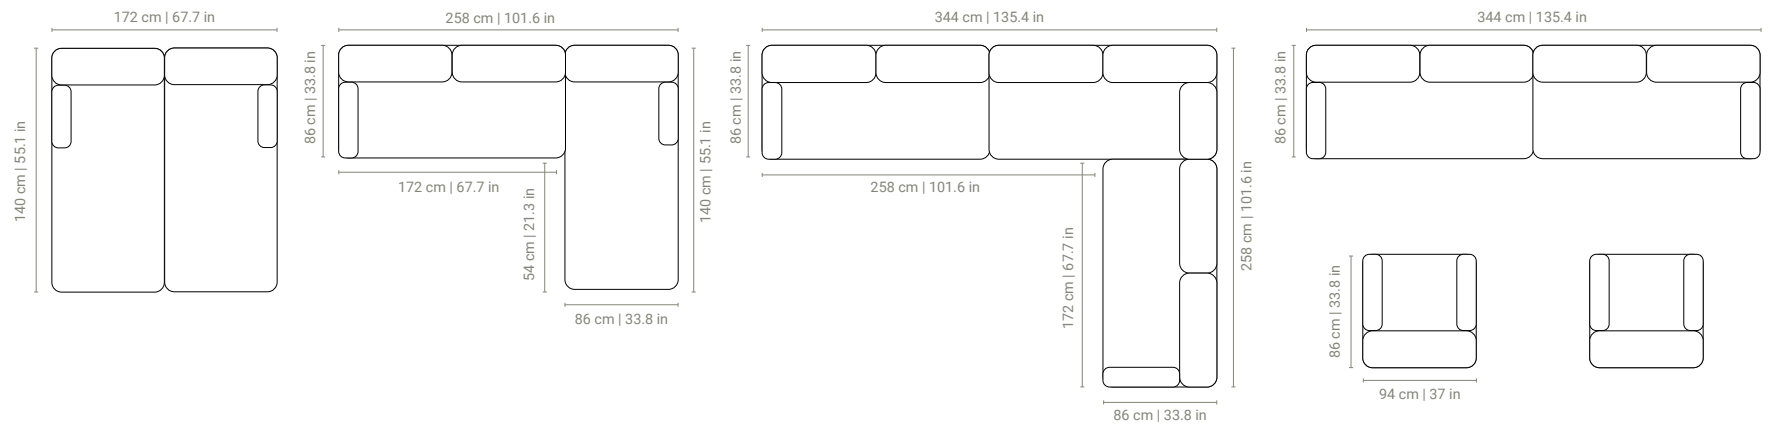

Item	Material(s)	Finish(es)	Cushion(s)	Feature(s)	Size (LxWxH)
Left lounger	alu bronze/dune mat	-	sunbrella lopi fossil		140x86x63 cm 55.1x33.8x24.8 in

Right lounger	alu bronze/dune mat	-	sunbrella lopi fossil		140x86x63 cm 55.1x33.8x24.8 in

Sofa 1 seat	alu bronze/dune mat	-	sunbrella lopi fossil	-	94x86x63 cm 37x33.8x24.8 in

Sofa 2 seat corner arm left	alu bronze/dune mat	-	sunbrella lopi fossil		172x86x63 cm 67.7x33.8x24.8 in

Sofa 2 seat corner arm right	alu bronze/dune mat	-	sunbrella lopi fossil		172x86x63 cm 67.7x33.8x24.8 in

Coffee table	alu bronze/dune mat	ceramic chianca 12mm	-	-	120x80x30 cm 47.2x31.5x11.8 in

	alu bronze/dune mat	ceramic chianca 12mm	-	-	180x80x30 cm 70.9x31.5x11.8 in