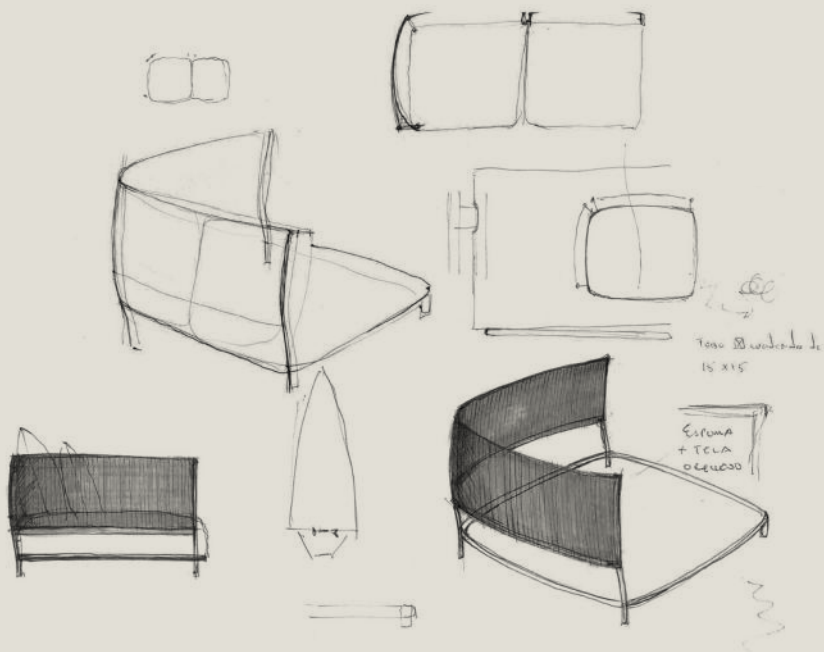

The Cala Collection

Cala is a distinguished collection born from a poetic fusion of skillful and modern design, redefining elegance and sophistication. Inspired by the intricate art of rope weaving, La Mamba Studio sought to soften the industrial essence of aluminum, bringing style and rich texture to each piece. This collection with its modular sofa elements and dining set is all about creating inviting and timeless spaces that welcome you to unwind, transforming any outdoor setting into comfortable sanctuaries.