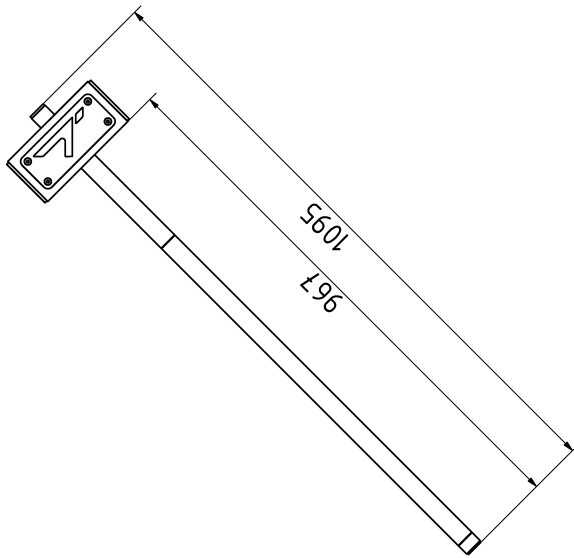

BESTRONG

[bestrongworld](#) [bestrongworld](#) [global.bestrong.com](#) info@bestrong.com