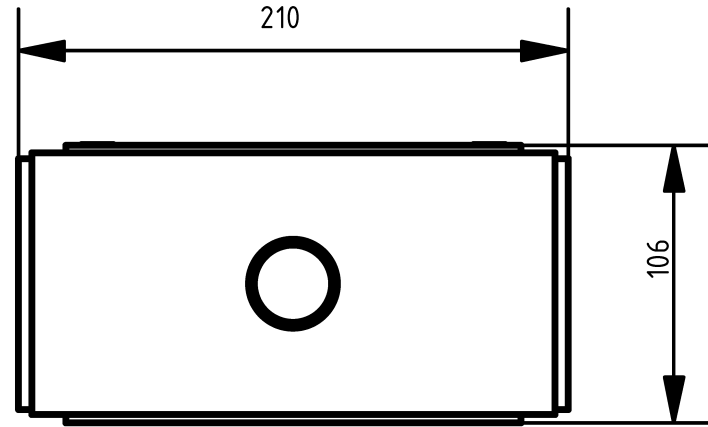

BESTRONG

[bestrongworld](#) [bestrongworld](#) [global.bestrong.com](#) info@bestrong.com