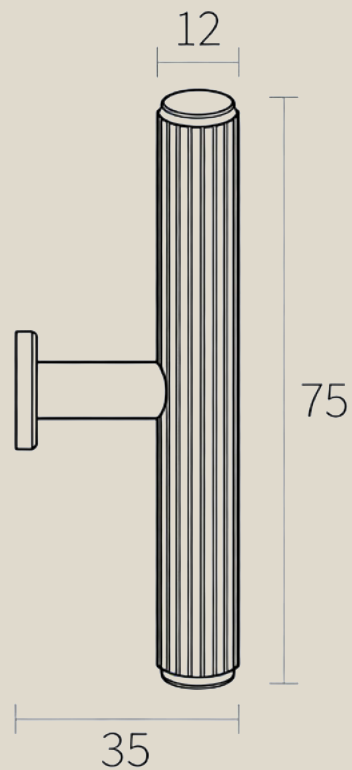

## CABINET KNOB

**Overview:**

Discover the perfect finishing touch for your cabinetry with our Knurled T-Knob. This elegant knob showcases minimalist design and warmth.

**Base Material:**

Solid Brass

**Dimensions:**

Length: 75mm Depth: 35mm / Ø: 12mm

**Finish:**

**SKU:** CHBK81, CHBK81W, CHBK82

---

## DIMENSIONS