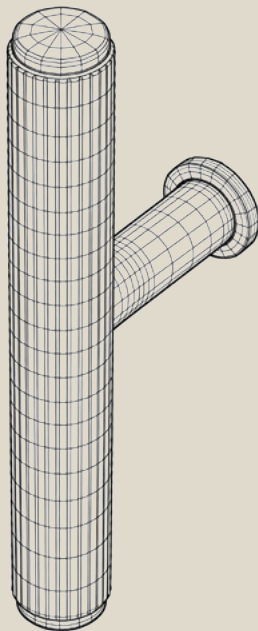

## CABINET KNOB

**Overview:**

Discover the perfect finishing touch for your cabinetry with our Knurled T-Knob. This elegant knob showcases minimalist design and warmth.

**Base Material:**

Solid Brass

**Dimensions:**

Length: 75mm Depth: 35mm / Ø: 12mm

**Finish:**

**SKU:** CHBK81, CHBK81W, CHBK82

---

## DIMENSIONS