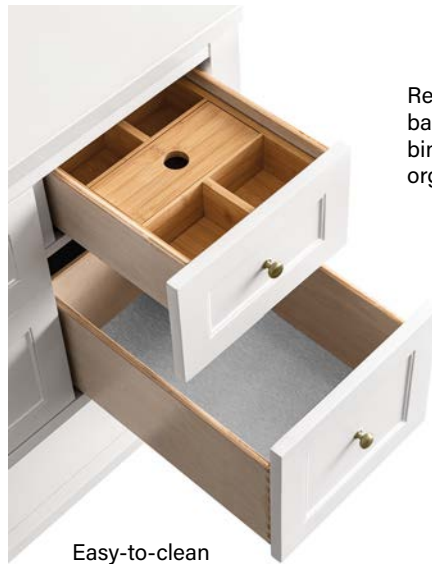

Cover Photo:  
Marcello 72" Double Vanity with 2" Floating Shelf  
and Rohe 26" Mirrors in Champagne Brass

Removable bamboo storage bins and drawer organizers\*

Easy-to-clean brushed aluminum laminate drawer bottoms – standard on all of our vanities.