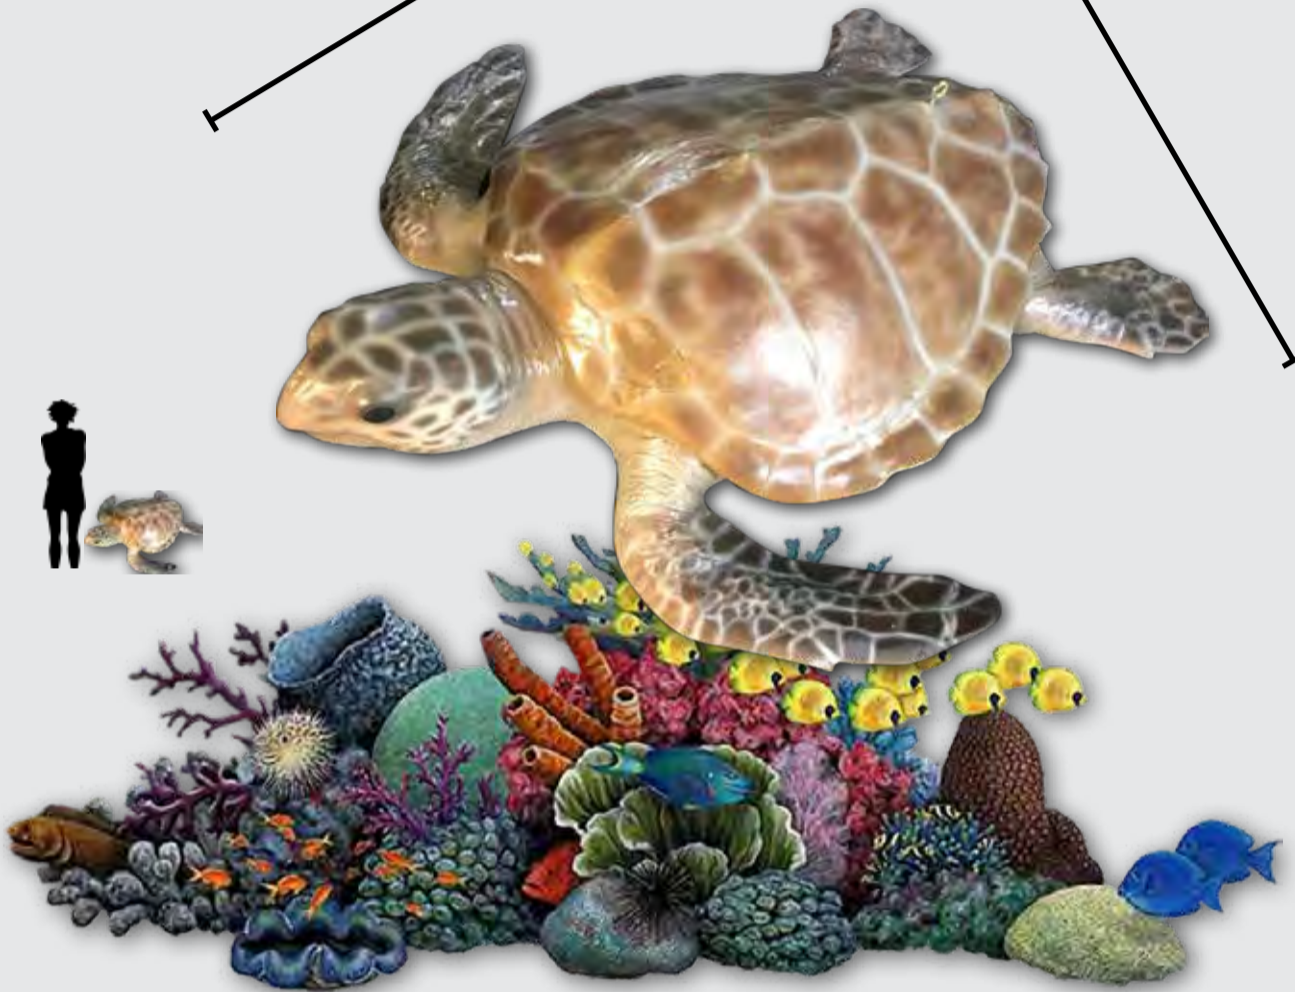

GREEN TURTLES

GREEN TURTLE - LARGE

L 113 x W 96 H 320cm - 25kg

Underside View

GREEN TURTLES - HEAVY DUTY

GREEN TURTLE - LARGE - ON
BASE PLATE

Side
View

520mm

Top
View

Mounting Holes
To be filled when
installed)

Reptiles

MARINE REPTILES

GREEN TURTLES

GREEN TURTLE -
SMALL

Underside View

Reptiles

MARINE REPTILES

HAWKSBILL TURTLE

890mm - Length

Underside View

Reptiles

MARINE REPTILES

OLIVER RIDLEY TURTLE

Underside View