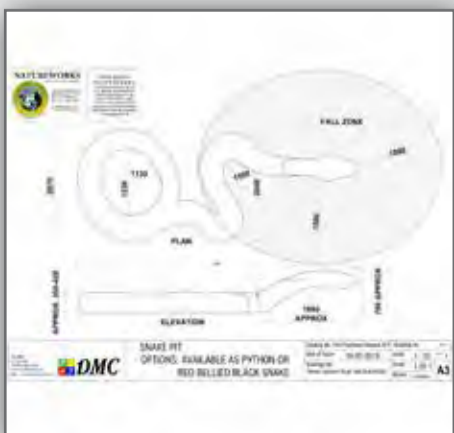

Reptiles

SNAKES

RED BELLY BLACK SNAKE - GIANT

Size - Length 5150mm x Width 2070mm x Height - 780 mm
All sizes approximate - Each Snake sculpture is hand made

In Production - 3 - Scales & Paint finish nearly completed