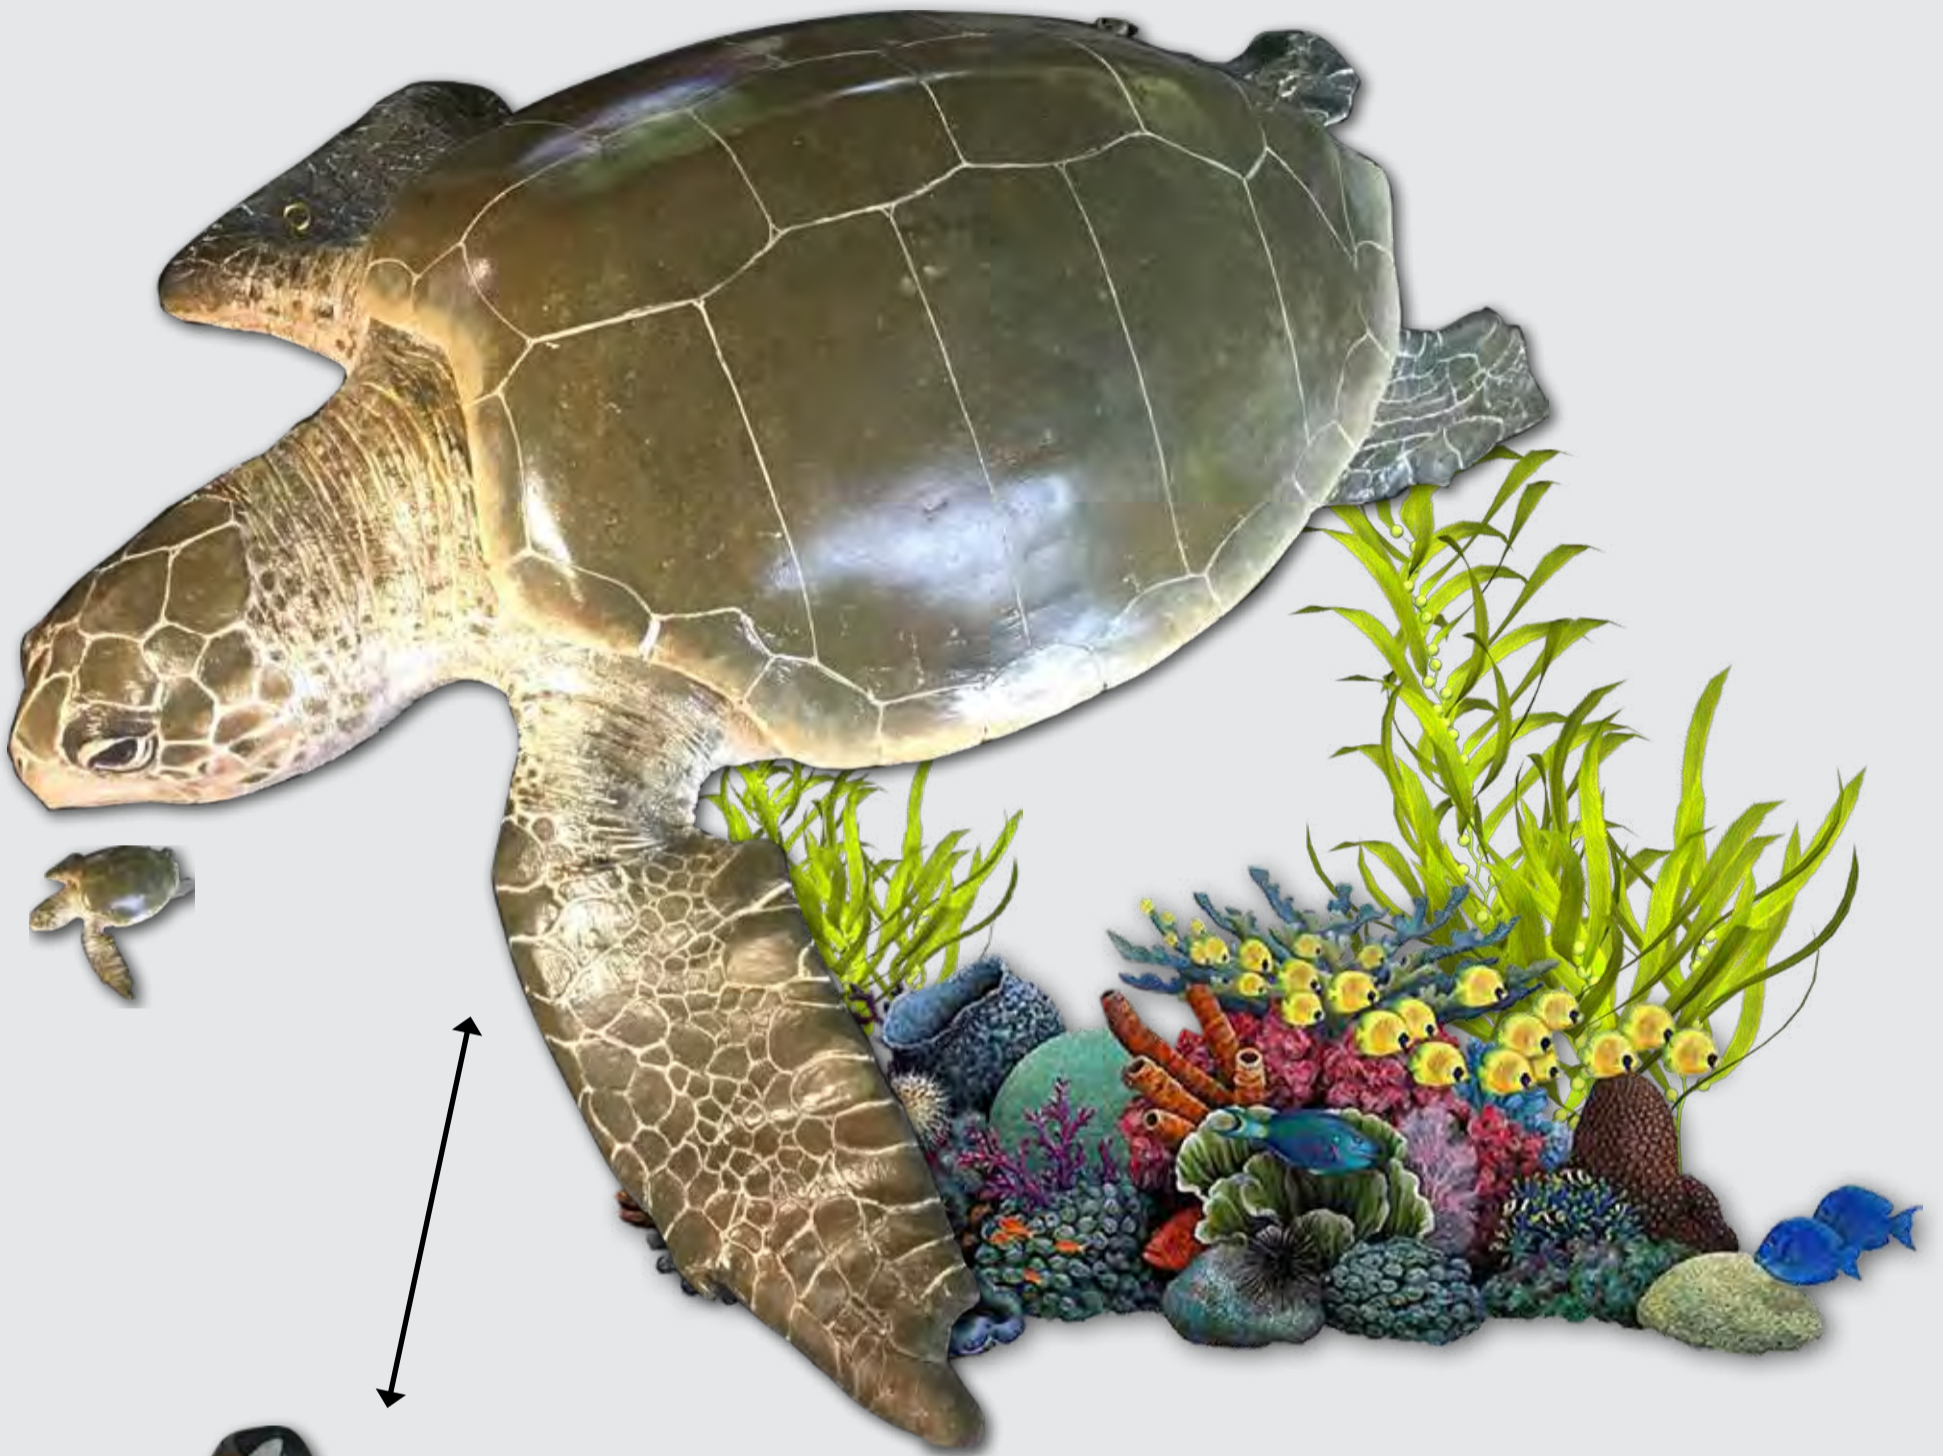

MARINE REPTILES

HAWKSBILL TURTLE

890mm - Length

Underside View

Reptiles

MARINE REPTILES

OLIVER RIDLEY TURTLE

Underside View

Reptiles

YURTLE - THE GIANT TURTLE SHELL

Yurtle
- Giant Turtle Shell
Outdoor / Indoor
Children's Play Space

Reptiles

SNAKES

COBRA - READY TO STRIKE

160182
Cobra Snake - Ready to Strike
L 106 x W 64 x H 102cm - 8.5kg