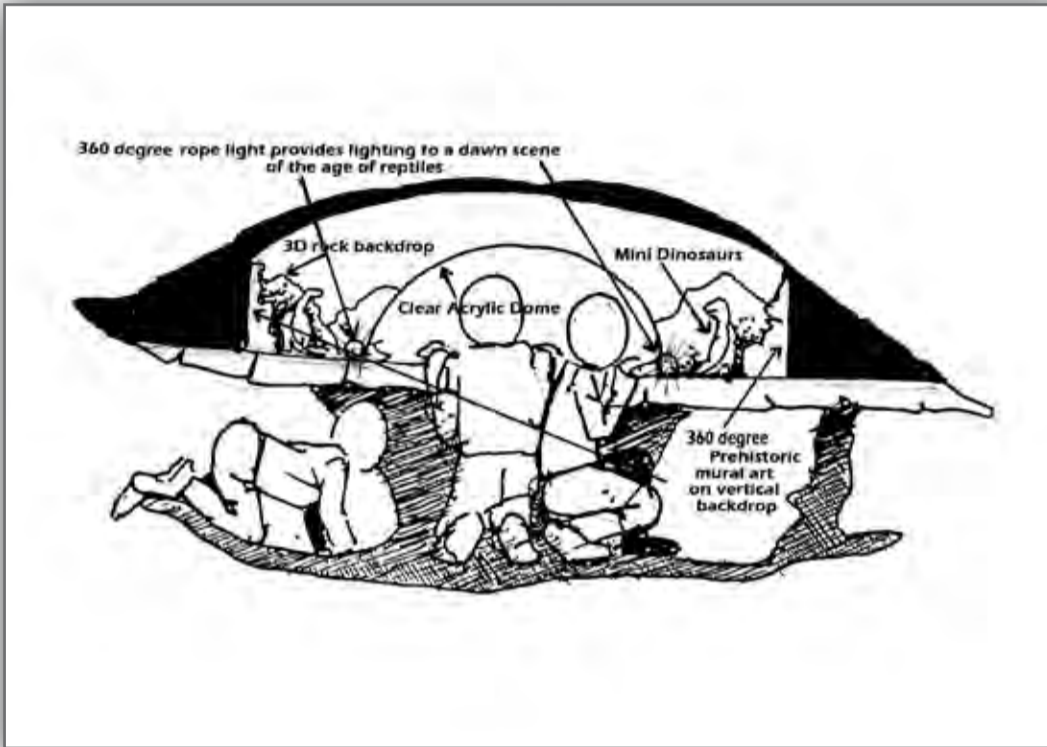

Reptiles

YURTLE - THE GIANT TURTLE SHELL

Yurtle
- Giant Turtle Shell
Outdoor / Indoor
Children's Play Space