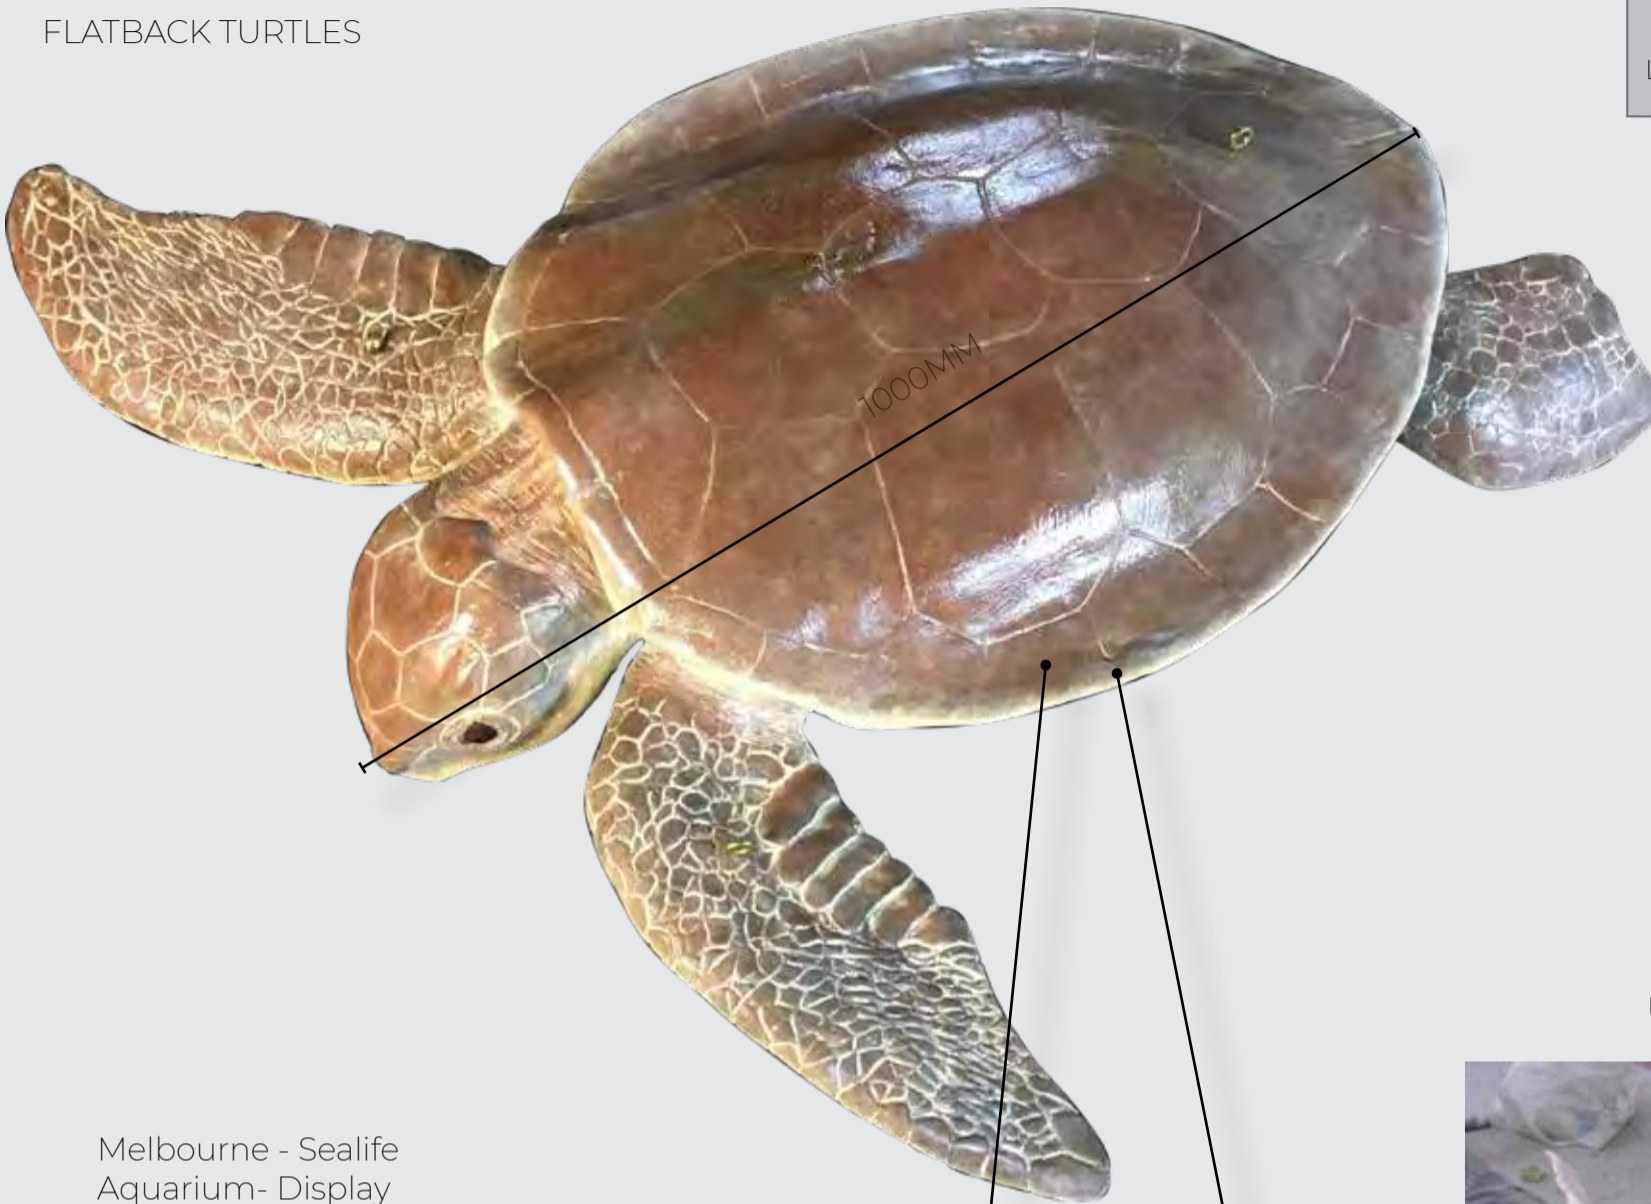

BROADWATER
PARKLANDS
INSTALLATION

Side View

Reptiles

MARINE REPTILES
FLATBACK TURTLES

090048
Flatback - Turtles
L 121 x W 93 x H 34cm - 12kg

Underneath View

Melbourne - Sealife
Aquarium- Display

Reptiles