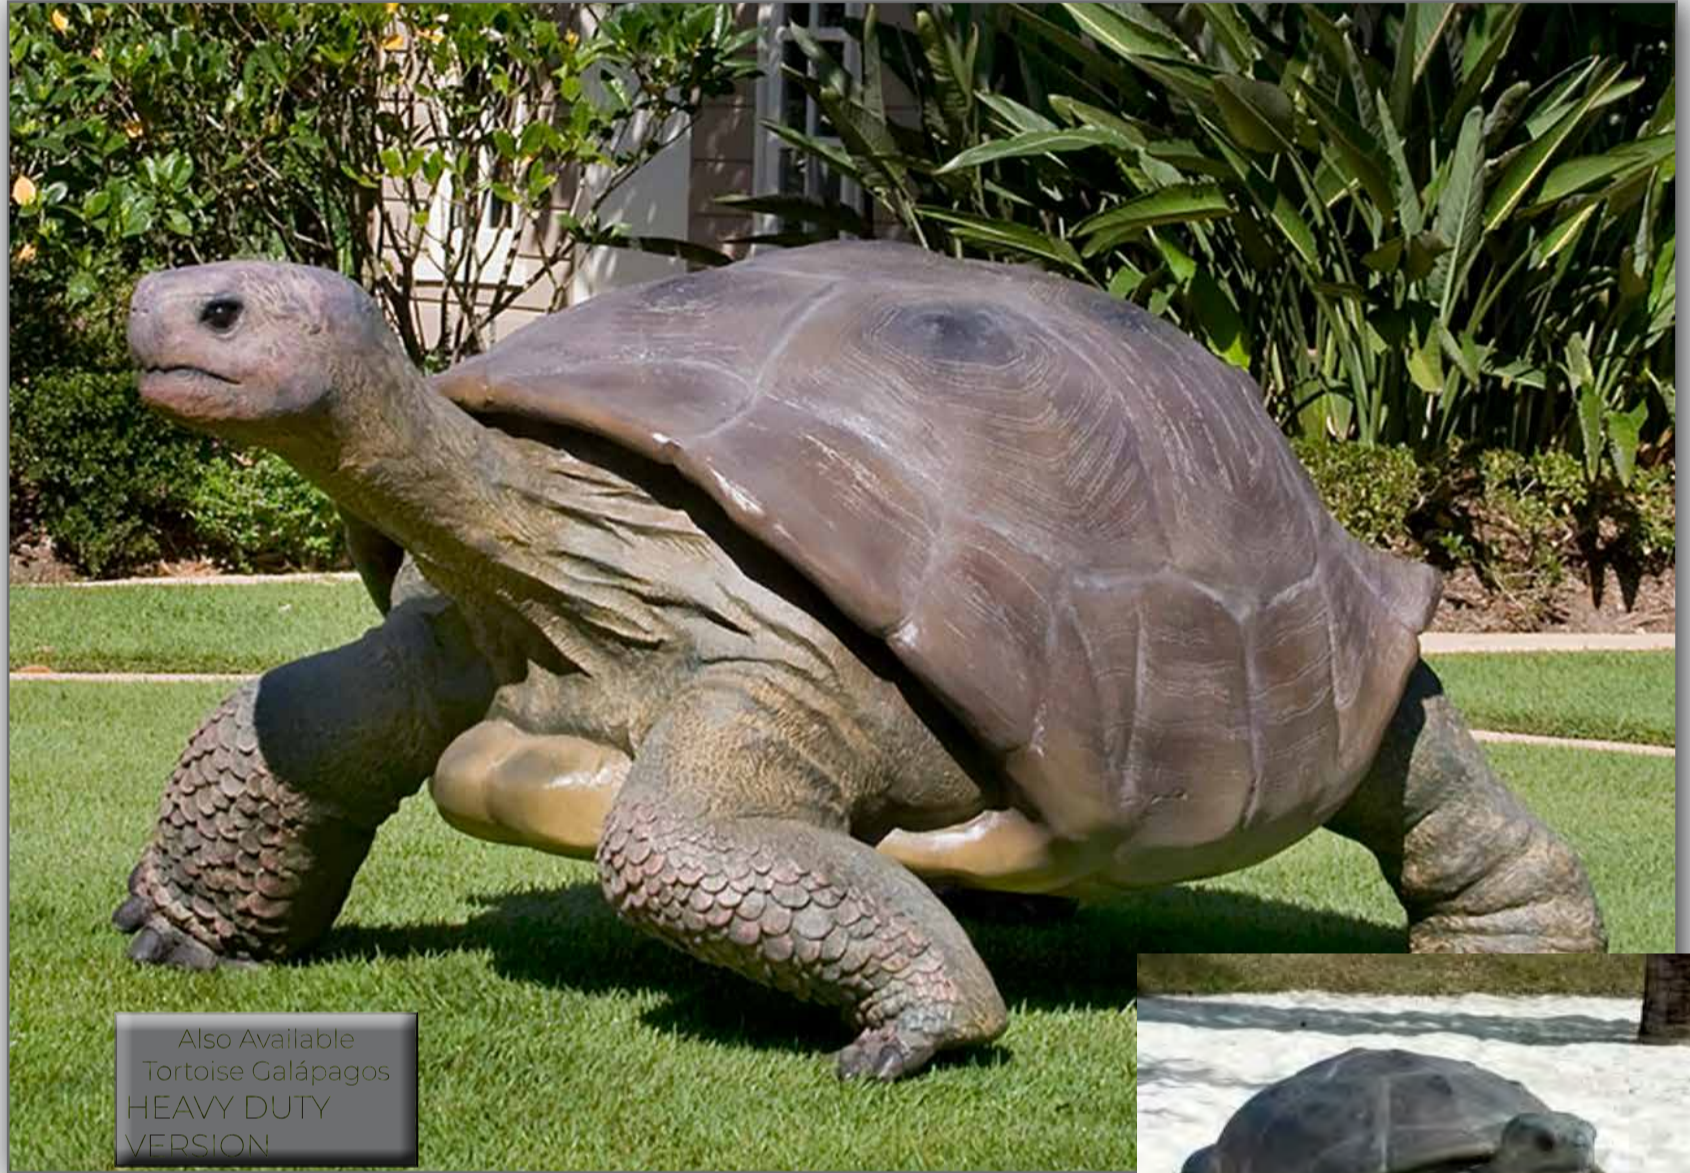

080124-HD
Tortoise - Galápagos
- Heavy Duty Version
L 154 x W 93 x H 70cm - 24kg

080124
Tortoise - Galápagos
L 154 x W 93 x H 70cm - 24kg

This tortoise is also available as a heavy duty version. It is an ideal sculpture for day care centres as it is low to the ground and naturally sturdy.