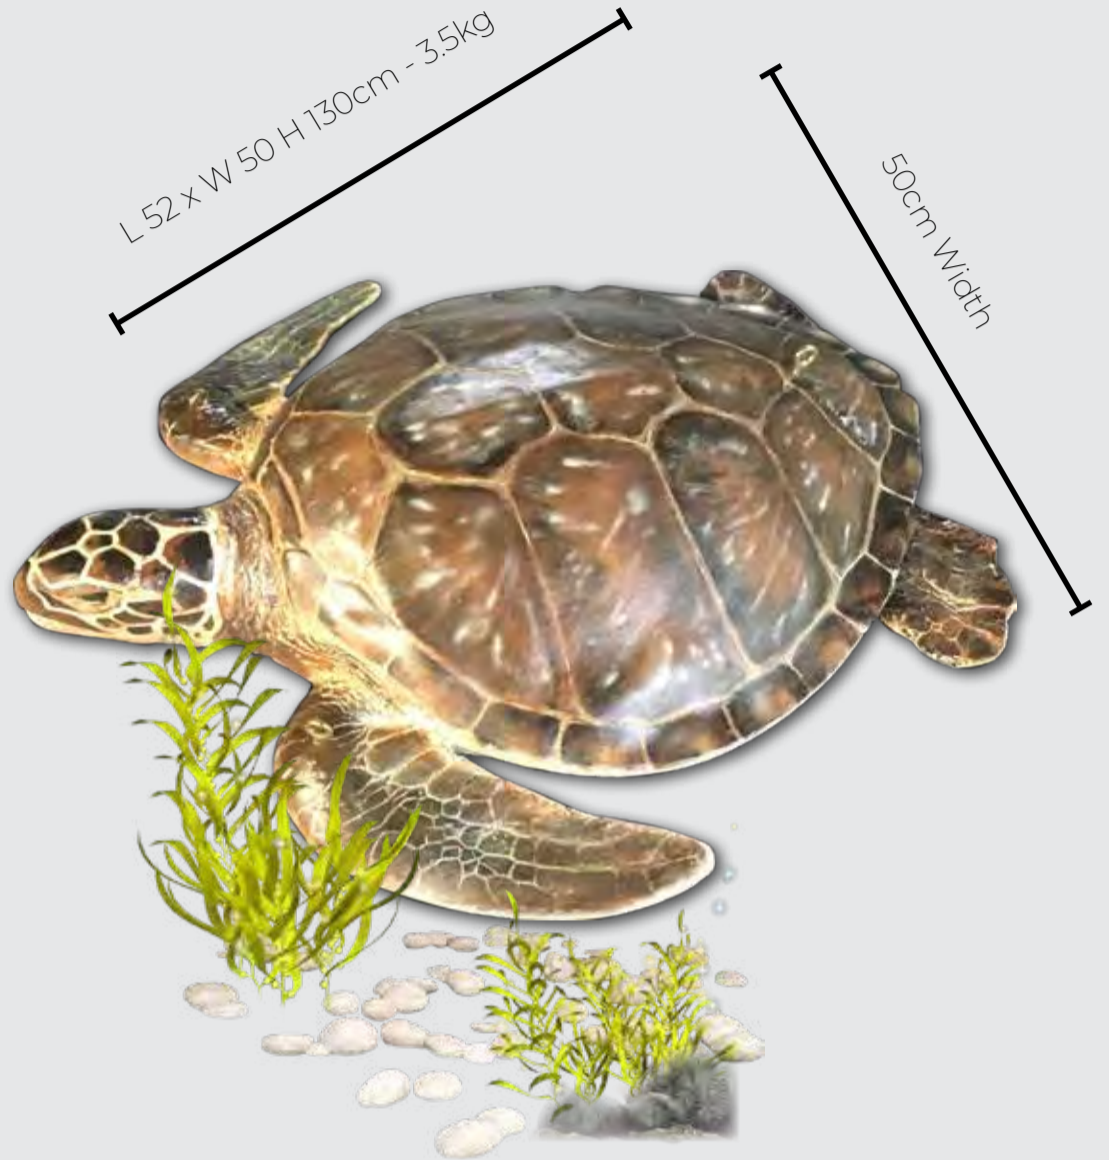

GREEN TURTLES

GREEN TURTLE - LARGE

L 113 x W 96 H 320cm - 25kg

Underside View

GREEN TURTLES - HEAVY DUTY

GREEN TURTLE - LARGE - ON
BASE PLATE

Side
View

520mm

Top
View

Mounting Holes
To be filled when
installed)

Reptiles

MARINE REPTILES

GREEN TURTLES

GREEN TURTLE -
SMALL

Underside View

Reptiles

MARINE REPTILES

HAWKSBILL TURTLE

890mm - Length

Underside View

Reptiles

MARINE REPTILES

OLIVER RIDLEY TURTLE

Underside View