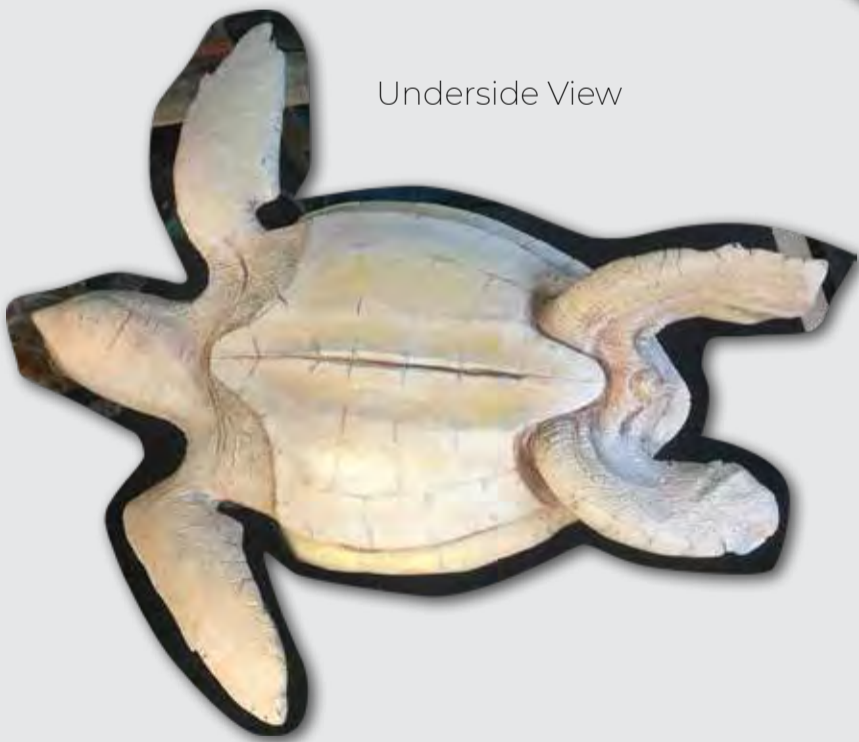

Top
View

Mounting Holes
To be filled when
installed)

Reptiles

MARINE REPTILES

GREEN TURTLES

GREEN TURTLE -
SMALL

Underside View

Reptiles

MARINE REPTILES

HAWKSBILL TURTLE

890mm - Length

Underside View

Reptiles

MARINE REPTILES

OLIVER RIDLEY TURTLE

Underside View

Reptiles

YURTLE - THE GIANT TURTLE SHELL

Yurtle
- Giant Turtle Shell
Outdoor / Indoor
Children's Play Space

Reptiles

SNAKES

COBRA - READY TO STRIKE

160182
Cobra Snake - Ready to Strike
L 106 x W 64 x H 102cm - 8.5kg