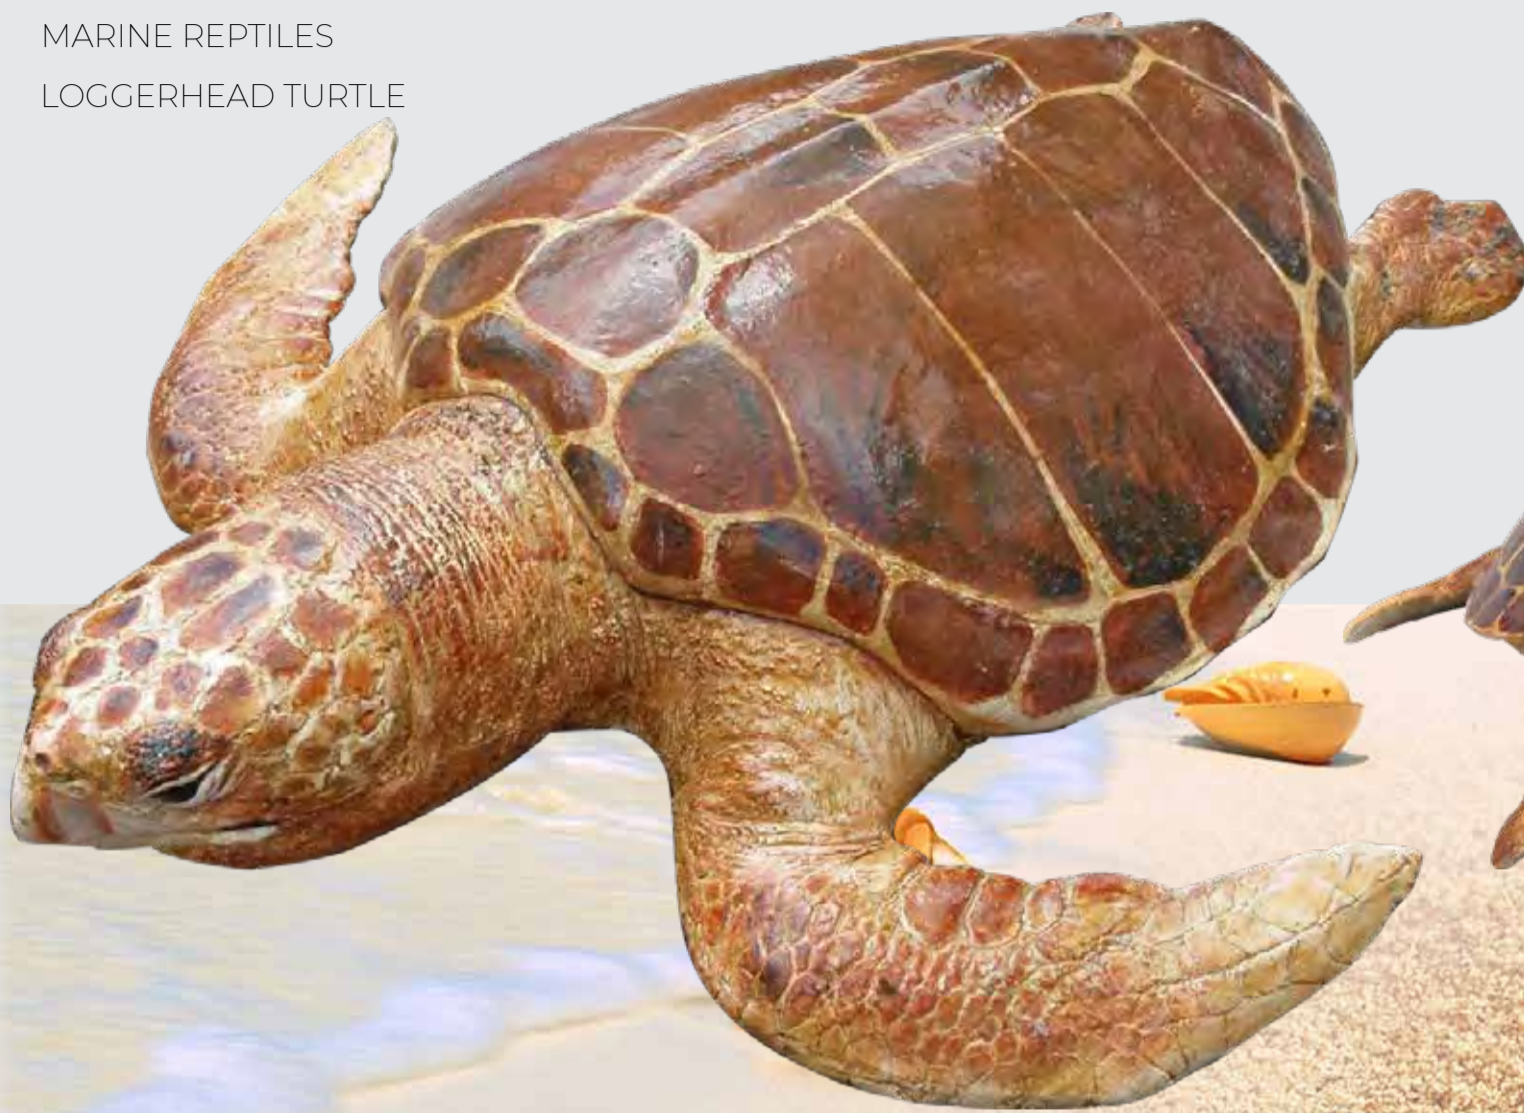

100114
Tortoise - Threes a crowd
L 121 x W 88 x H 119cm - 35.1kg

Reptiles

MARINE REPTILES
LOGGERHEAD TURTLE

090048
Turtle - Loggerhead
L 121 x W 93 x H 34cm - 12kg

Forster Boat Shed
Marine Display

Exmouth Waterpark - W. A