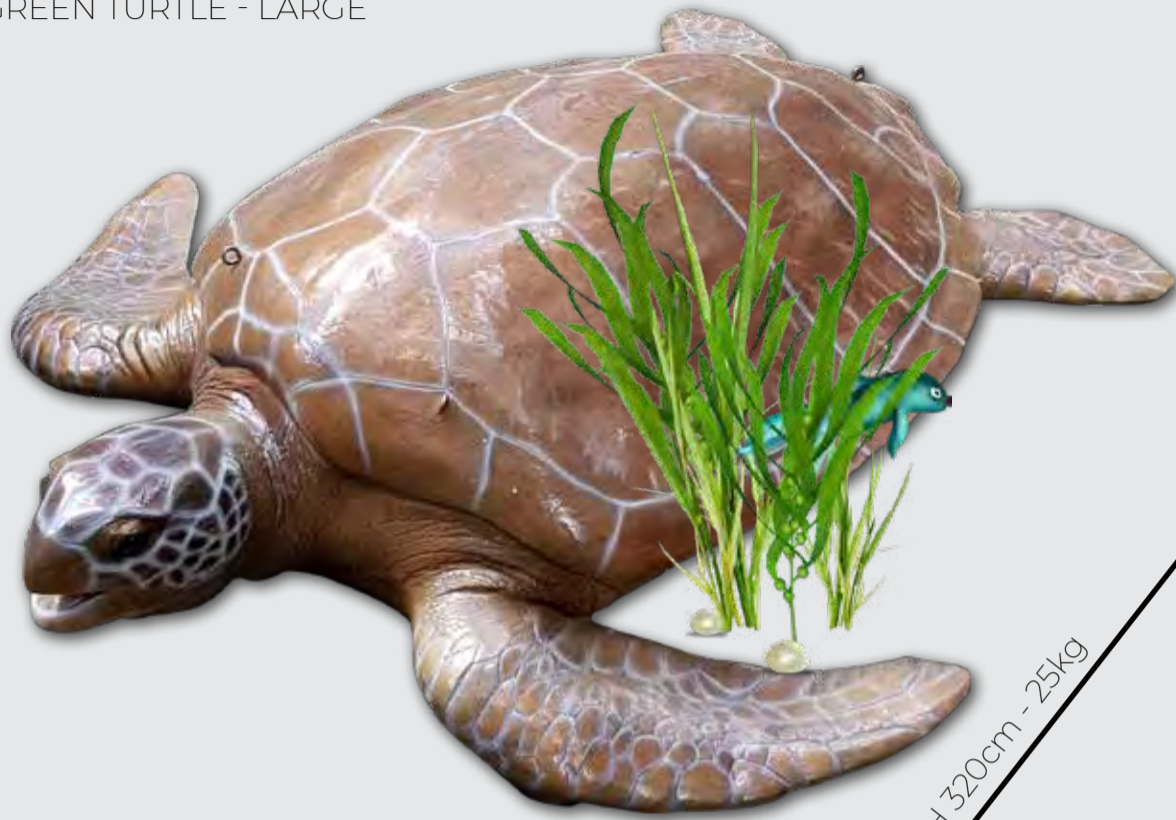

Reptiles

MARINE REPTILES

GREEN TURTLES

GREEN TURTLE - LARGE

L 113 x W 96 H 320cm - 25kg