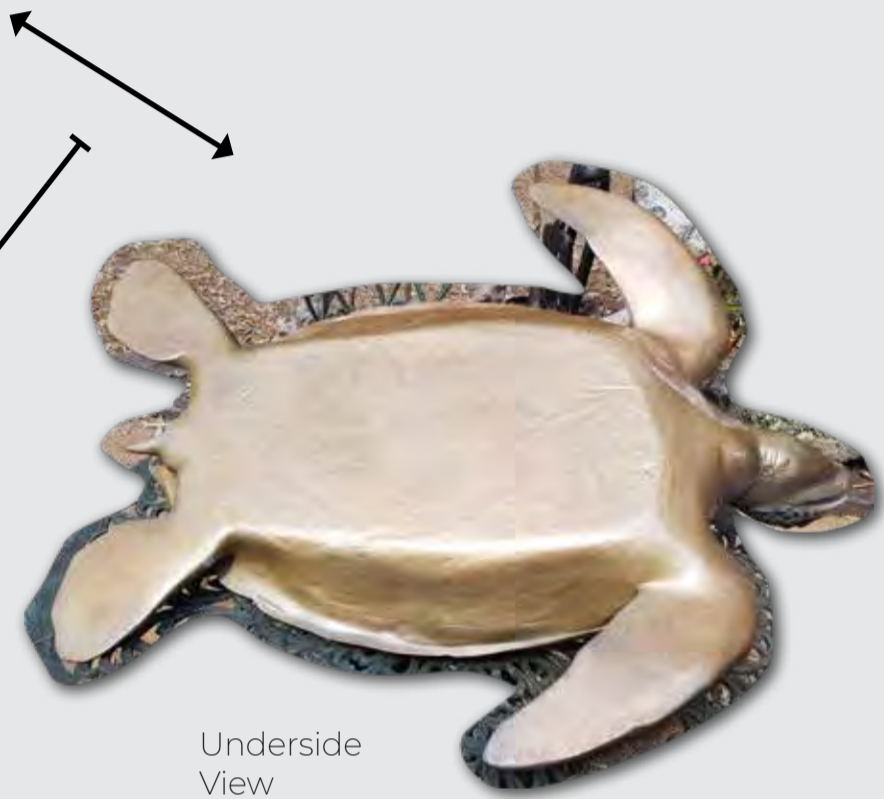

Underside View

GREEN TURTLES - HEAVY DUTY

GREEN TURTLE - LARGE - ON
BASE PLATE