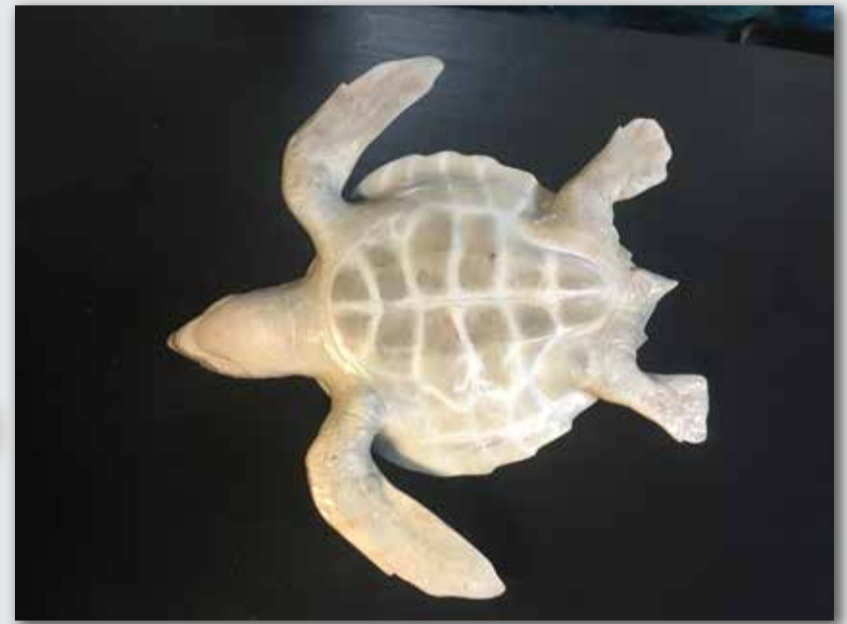

GREEN TURTLES

GREEN TURTLE - LARGE

L 113 x W 96 H 320cm - 25kg

Underside View

GREEN TURTLES - HEAVY DUTY

GREEN TURTLE - LARGE - ON
BASE PLATE

Side
View

520mm

Top
View

Mounting Holes
To be filled when
installed)

Reptiles

MARINE REPTILES

GREEN TURTLES

GREEN TURTLE -
SMALL

Underside View

Reptiles

MARINE REPTILES

HAWKSBILL TURTLE

890mm - Length

Underside View

Reptiles

MARINE REPTILES

OLIVER RIDLEY TURTLE

Underside View