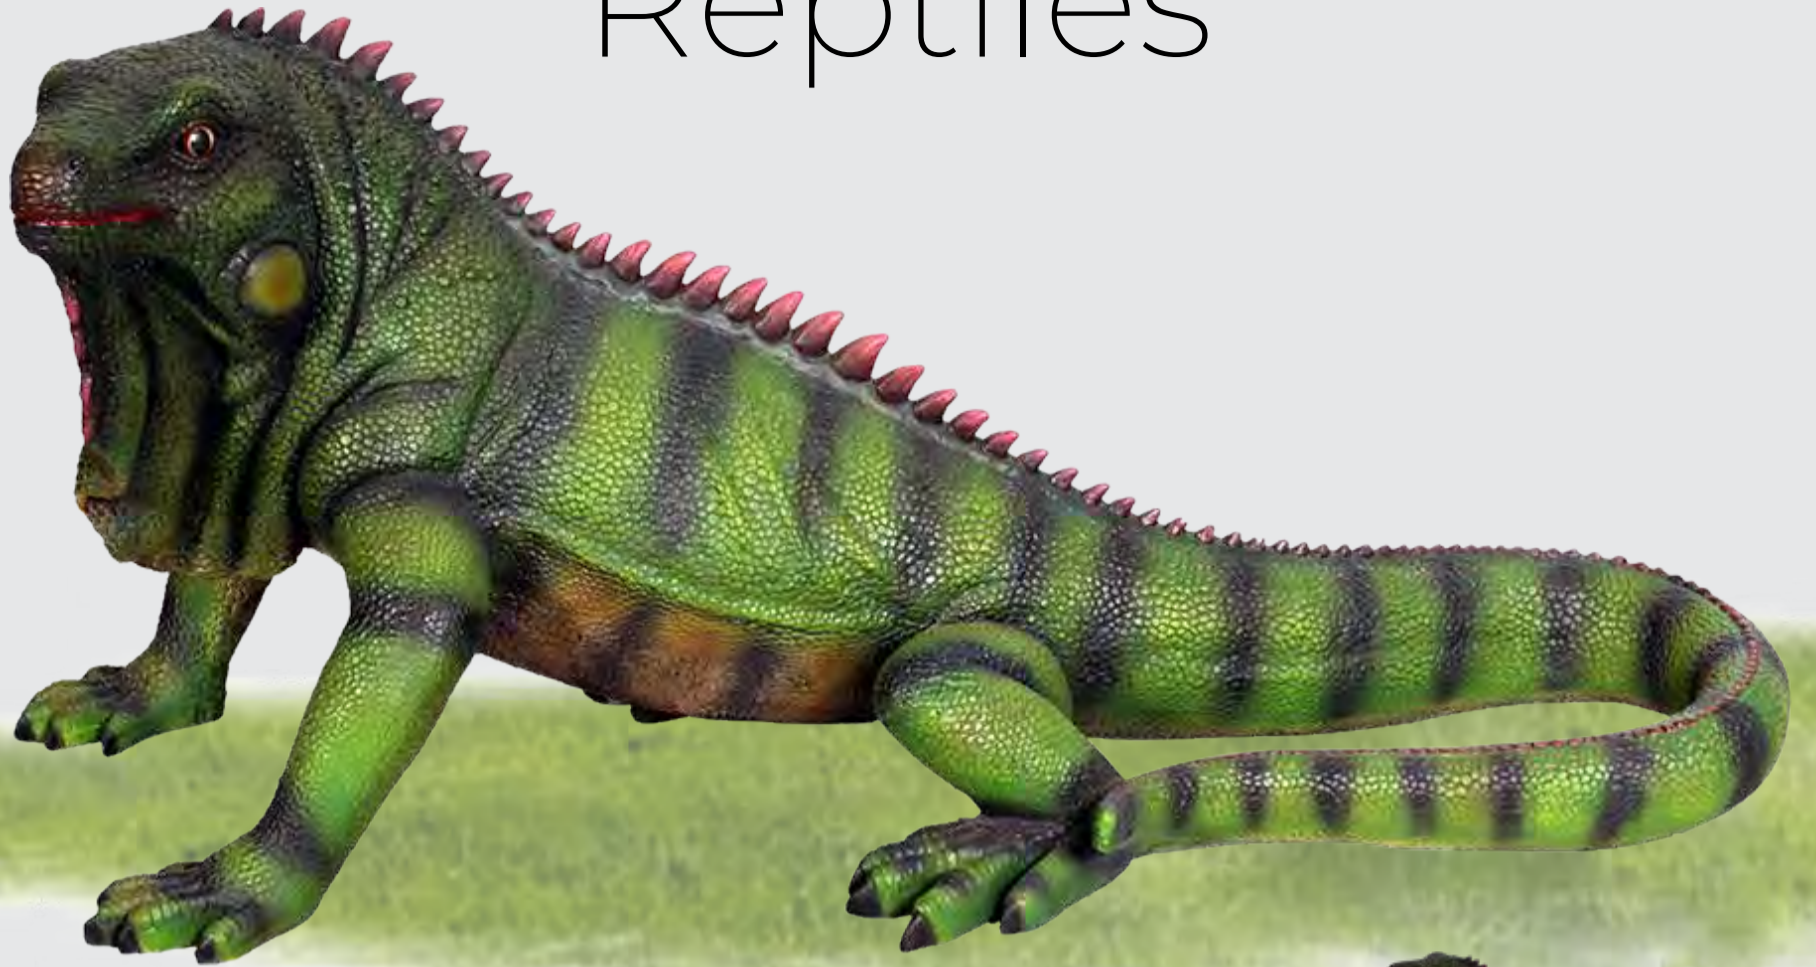

Reptiles

GIANT DAY GECKO - 60CM
SILVER LEAF FINISH

150044SL

Gecko - 60cm - Silver Leaf
- Giant Day Gecko
L 64 x W 43 x H 13cm - 1.9kg

GIANT DAY GECKO - 80CM
SILVER LEAF FINISH

150045

Gecko - 80cm
- Giant Day Gecko
Silver Leaf Finish
L 64 x W 43 x H 13 - 1.9kg

Reptiles

LIZARDS

IGUANA

120080

Iguana

L 134 x W 55 x H 60cm - 11.5kg

Rear View

GOANNA - SAND
GOULD