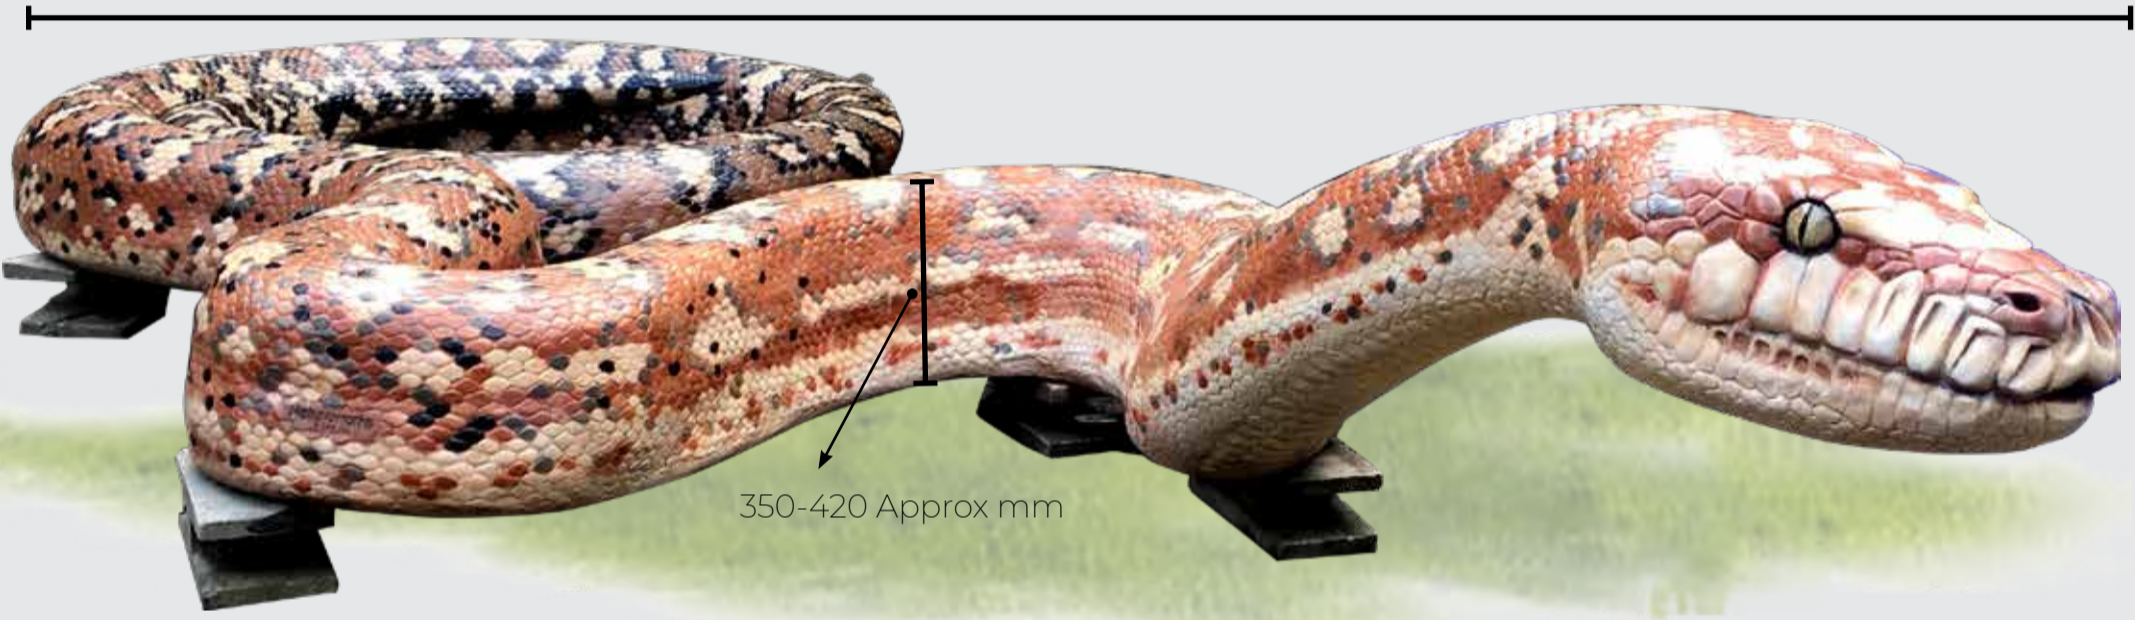

CENTRALIAN CARPET PYTHON

Aerial View

Size Comparison

5150 mm

780 mm approx

350-420 Approx mm

Head View - Showing Scale detail

Front View