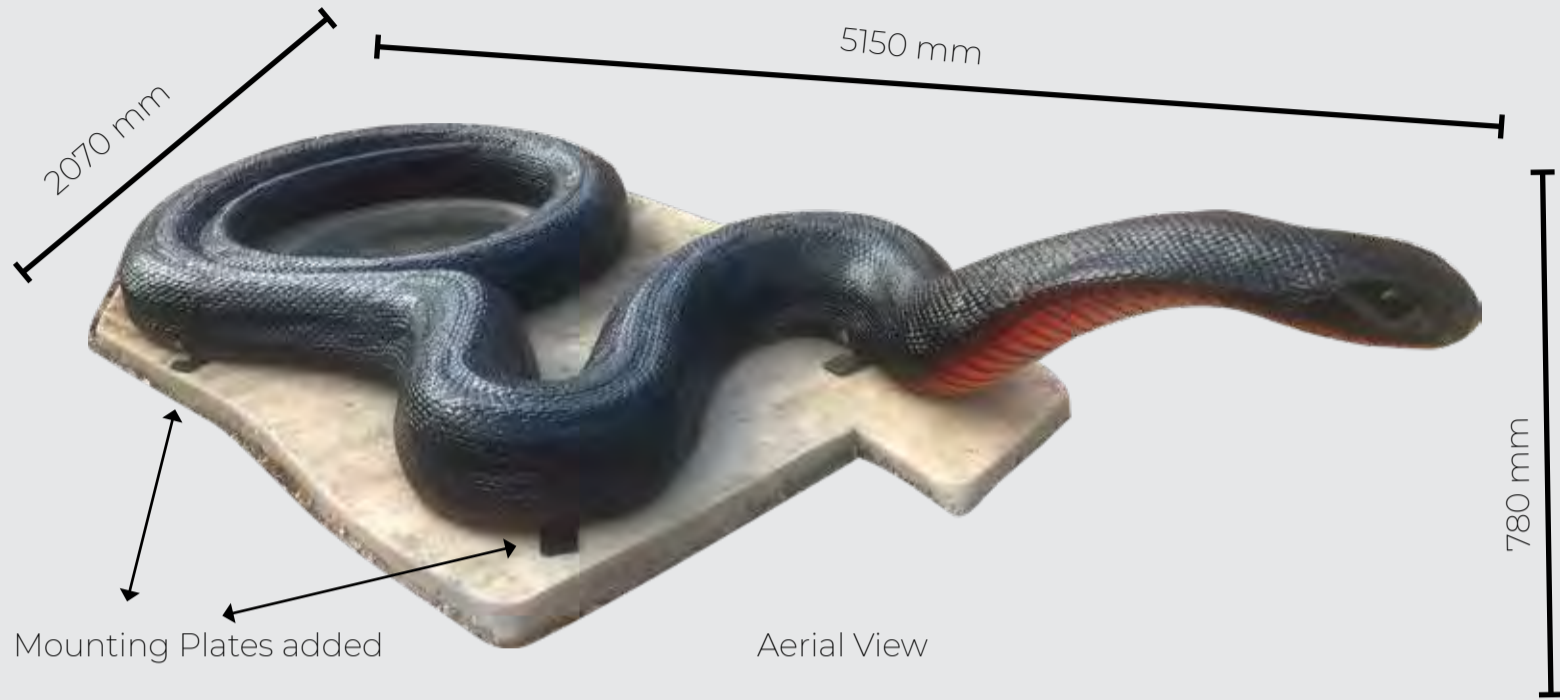

CENTRALIAN CARPET PYTHON

Aerial View

Size Comparison

5150 mm

780 mm approx

350-420 Approx mm

Head View - Showing Scale detail

Front View

1 - Snake Specifications

2 - In Production - - Scale detail completed

3 - Rear View

Reptiles

SNAKES

RED BELLY BLACK SNAKE - GIANT

Completed - in situ

Size - Length 5150mm x Width 2070mm x Height - 780 mm
All sizes approximate - Each Snake sculpture is hand made

Head View - Showing Scale Detail

2070mm

Completed - in situ

Aerial View

5150 mm

780 mm

Size - Length 5150 mm x Width 2070 mm x Height - 780 mm

All sizes approximate - Each Snake sculpture is hand made