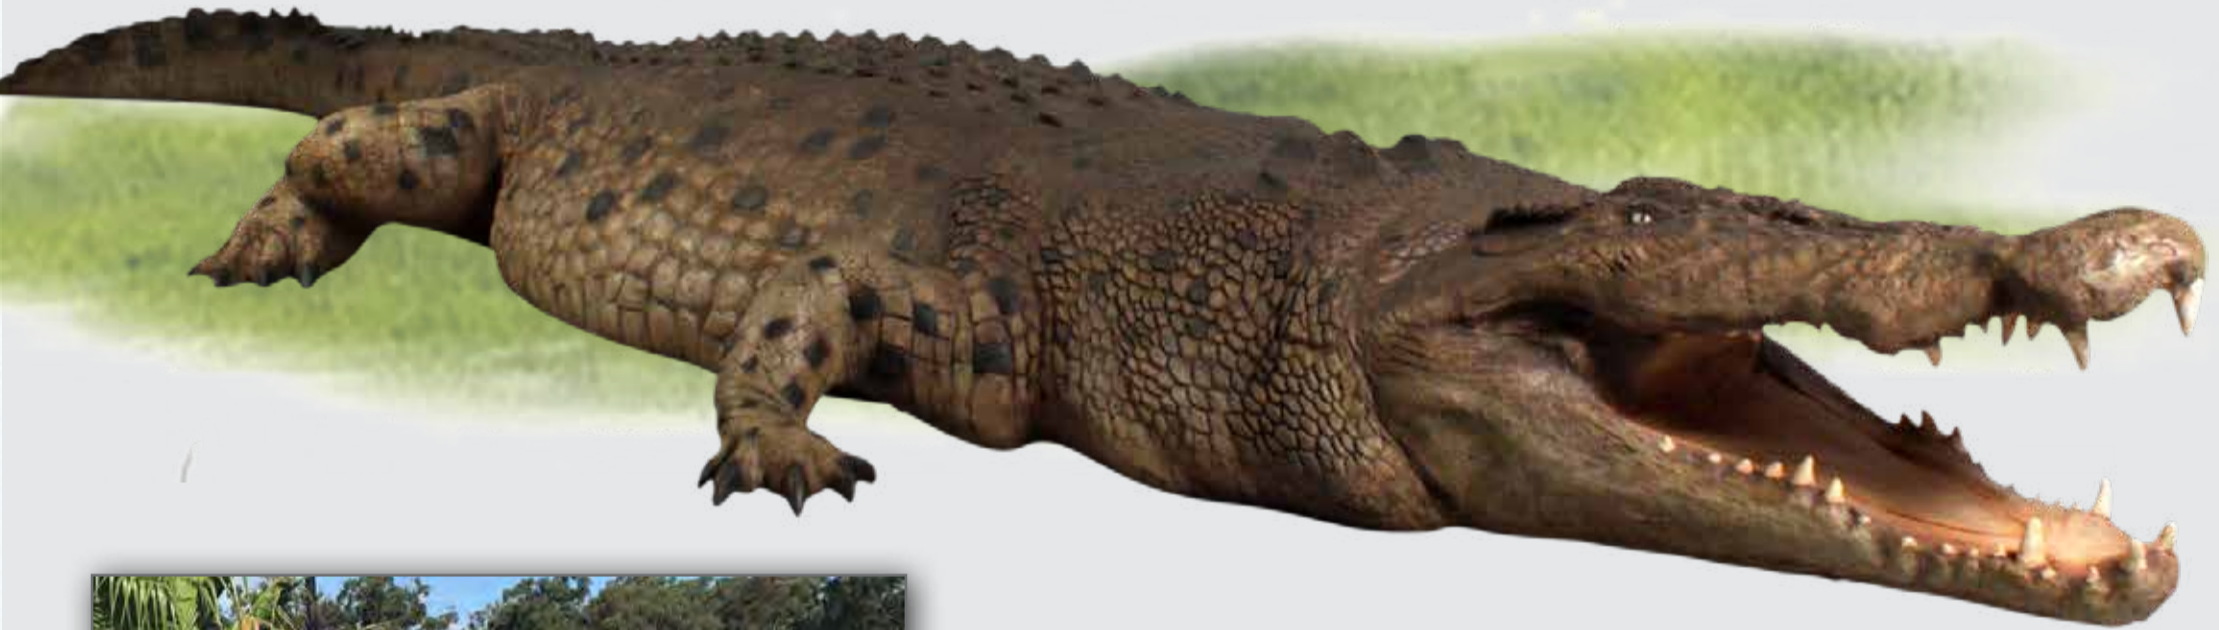

Reptiles

CROCODILES

CROCODILE MOUTH OPEN - 18FT

Life Cast from
18ft Crocodile

110090

Crocodile 18ft Saltwater
Mouth Open
L 470 x W 142 x H 38cm - 78kg

tick,
tock,
tick,
tock.

Reptiles

CROCODILES - 28FT

CROCODILE 28FT - SALTWATER

100097

Crocodile 28ft Saltwater
L 888 x W 230 x H 100cm - 270kg

The Pawlowski Crocodile.

This is a reconstruction of the largest crocodile in Australia, shot by Mrs Krys Pawlowski in 1957 on the banks of the Norman River (Northern Territory), it measured 28ft 4" or 8.63m.

This 12ft crocodile has been a popular seller due it realism, and is ideal for setting the scene around swimming pools, playgrounds and gardens. This statue is also an ideal sculpture for museums, swamp, tropical wetlands scenes and exhibits. It has also been popular theming addition to adventure