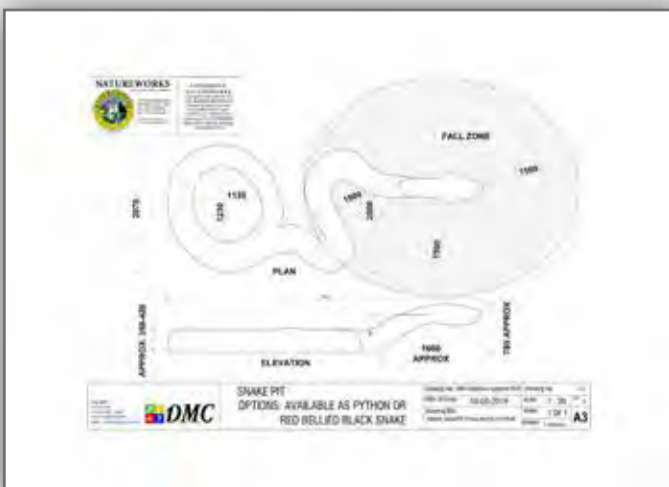

Reptiles

YURTLE - THE GIANT TURTLE SHELL

Yurtle
- Giant Turtle Shell
Outdoor / Indoor
Children's Play Space

Reptiles

SNAKES

COBRA - READY TO STRIKE

160182
Cobra Snake - Ready to Strike
L 106 x W 64 x H 102cm - 8.5kg

CENTRALIAN CARPET PYTHON

Aerial View

Size Comparison

5150 mm

780 mm approx

350-420 Approx mm

Head View - Showing Scale detail

Front View

1 - Snake Specifications

2 - In Production - - Scale detail completed

3 - Rear View

Reptiles

SNAKES

RED BELLY BLACK SNAKE - GIANT

Completed - in situ

Size - Length 5150mm x Width 2070mm x Height - 780 mm
All sizes approximate - Each Snake sculpture is hand made

Head View - Showing Scale Detail

2070mm

Completed - in situ

Aerial View

5150 mm

780 mm

Size - Length 5150 mm x Width 2070 mm x Height - 780 mm

All sizes approximate - Each Snake sculpture is hand made