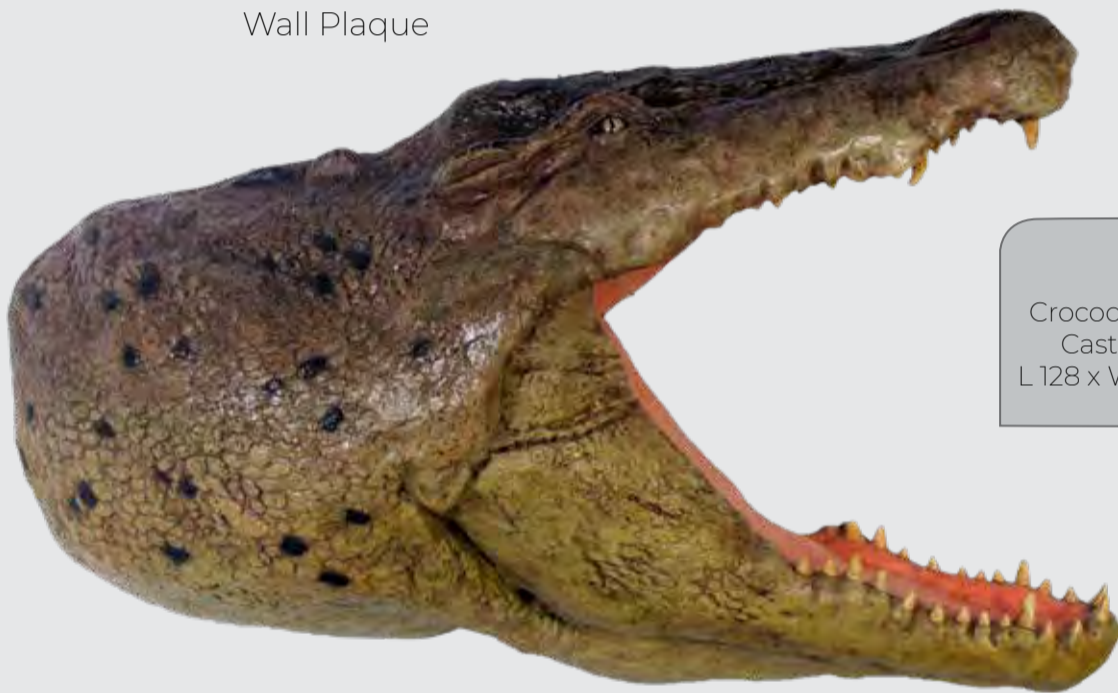

CROCODILES - 28FT

CROCODILE 28FT - SALTWATER

100097

Crocodile 28ft Saltwater
L 888 x W 230 x H 100cm - 270kg

The Pawlowski Crocodile.

This is a reconstruction of the largest crocodile in Australia, shot by Mrs Krys Pawlowski in 1957 on the banks of the Norman River (Northern Territory), it measured 28ft 4" or 8.63m.

Reptiles

CROCODILE SKULL

Mouth Open Roman Stone Finish

100506RS
Crocodile Skull
From 18ft Saltwater Cast
L 72 x W 40 x H 46cm - 15.5kg

CROCODILE HEAD - 18FT
MOUTH OPEN

Wall Plaque

110086
Crocodile Head - Wall Plaque
Cast From 18ft Crocodile
L 128 x W 36 x H 79cm - 10.52kg

Reptiles

CROCODILE WALL PANELS

100071
Panel - Crocodile Skin
Wall or Ceiling Panel
Indoor / Outdoor
L 220 x W 10 x H 121cm - 28kg

These Bass Relief Crocodile wall panels are the idea answer to decorating reptile themed areas. They can be used vertically and horizontally. Crocodiles are a reminder of our prehistoric past and are abundant in the wetlands of Australia.

Natureworks 12ft Crocodile - Mouth Closed museum quality statue has been superbly replicated from a life cast. This crocodile has been carefully hand painted and hand

sculpted and reveals the true to life characteristics of the reptiles lumps and bumps of its scaly skin, powerful jaw and muscular tail.