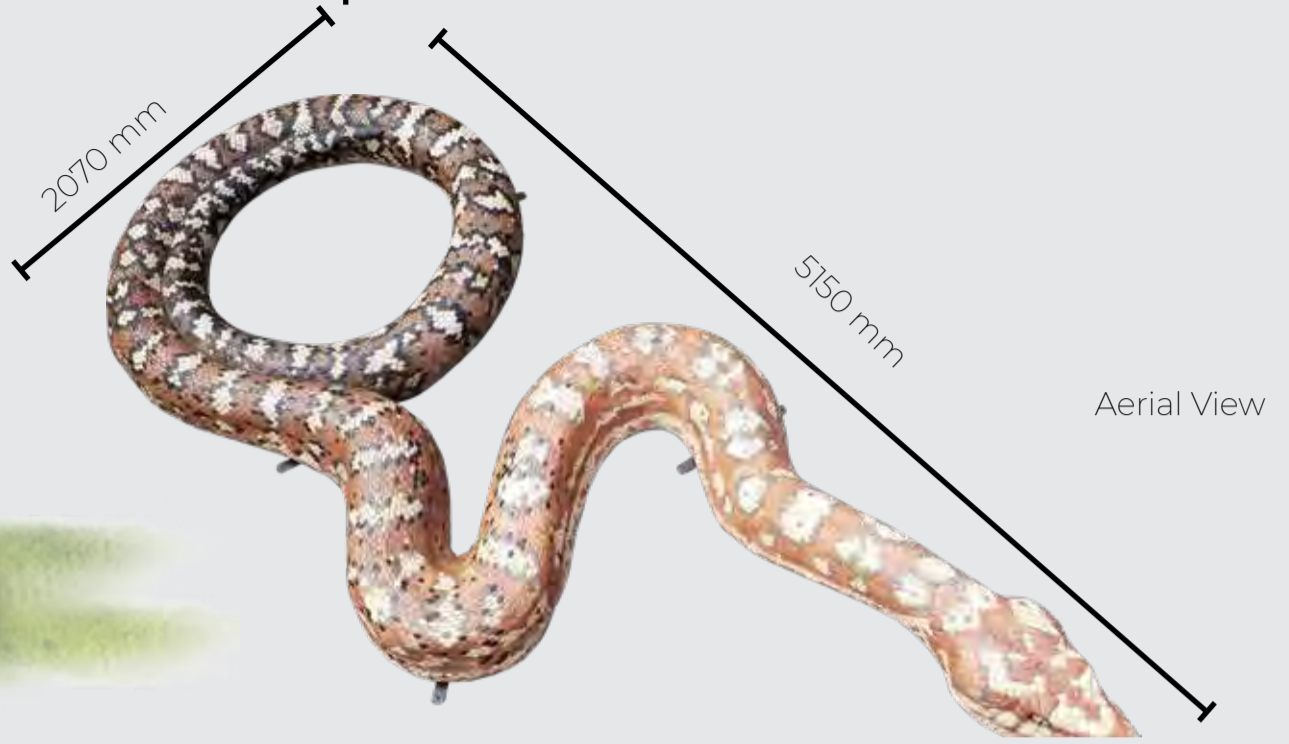

Reptiles

YURTLE - THE GIANT TURTLE SHELL

Yurtle
- Giant Turtle Shell
Outdoor / Indoor
Children's Play Space

Reptiles

SNAKES

COBRA - READY TO STRIKE

160182
Cobra Snake - Ready to Strike
L 106 x W 64 x H 102cm - 8.5kg

Rear View

Reptiles

SNAKES

MONTYPYTHONOIDES
RIVERSLEIGHENSIS ON GIANT 6M
CYCAD TRUNK

PYTHON ON TREE
STUMP

Ancient Riversleigh
Python on Cycad

Reptiles

SNAKES

CENTRALIAN CARPET PYTHON

Aerial View

Size Comparison

5150 mm

780 mm approx

350-420 Approx mm

Head View - Showing Scale detail

Front View

Head View - Showing Scale Detail

2070mm

Completed - in situ

Aerial View

5150 mm

780 mm

Size - Length 5150 mm x Width 2070 mm x Height - 780 mm

All sizes approximate - Each Snake sculpture is hand made