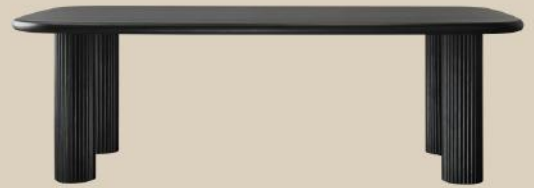

Asahi Dining Table - Black

NUMBER	PRODUCT NAME	PRODUCT NUMBER	WIDTH x DEPTH x HEIGHT
T	Asahi dining table	RHEA X THOT 1020	2430mm x 1210mm x 707mm

Assembly required.