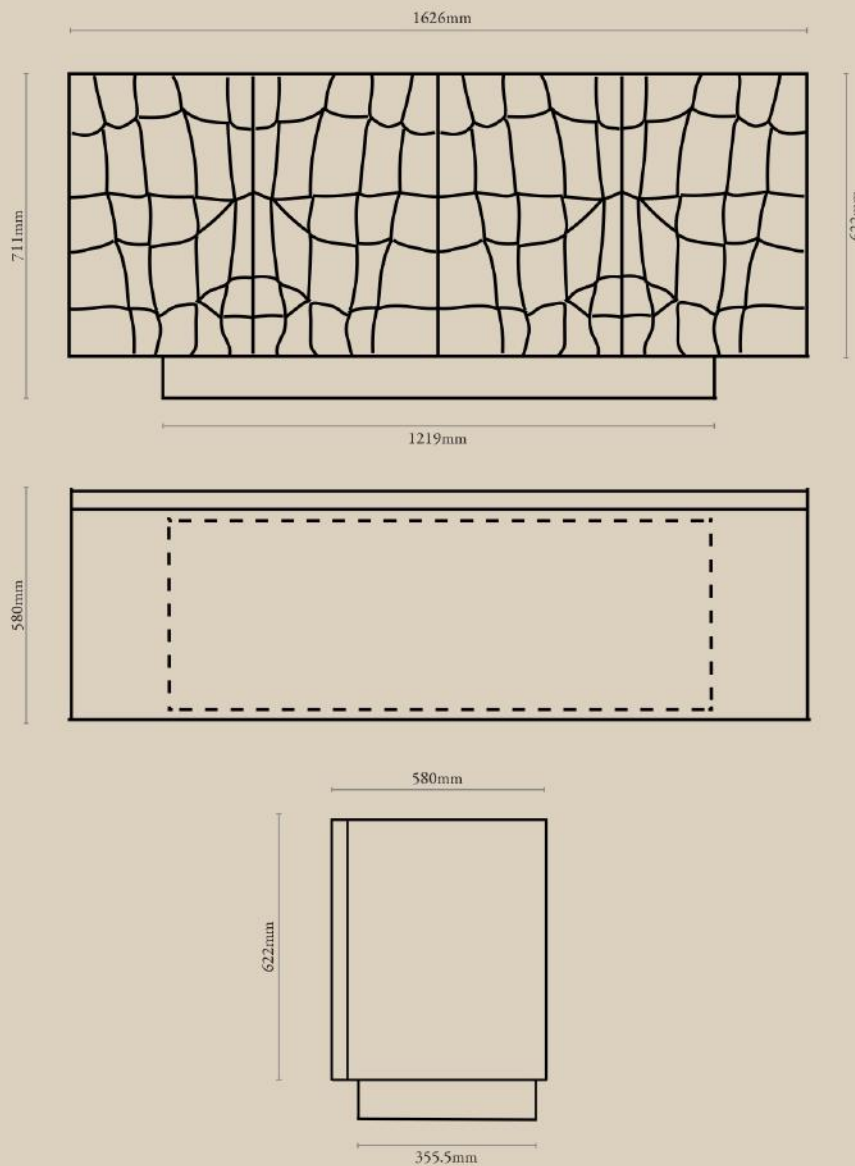

Assembly required.

Asahi Dining Table - Black

NUMBER	PRODUCT NAME	PRODUCT NUMBER	WIDTH x DEPTH x HEIGHT
T	Asahi dining table	RHEA X THOT 1020	2430mm x 1210mm x 707mm

Assembly required.

Shugo Dining Table - White

NUMBER	PRODUCT NAME	PRODUCT NUMBER	WIDTH x DEPTH x HEIGHT
T	Asahi dining table	RHEA X THOT 1020	2430mm x 1210mm x 707mm

Assembly required.

Asahi Dining Chair

NUMBER	PRODUCT NAME	PRODUCT NUMBER	WIDTH x DEPTH x HEIGHT
V	Asahi dining chair	RHEA X THOT 1022	508mm x 508mm x 812.5mm

Seat Height : 480mm

Taruki Buffet Unit

NUMBER	PRODUCT NAME	PRODUCT NUMBER	WIDTH x DEPTH x HEIGHT
W	Taruki Buffet unit	RHEA X THOT 1023	1626mm x 458mm x 712mm

Ariake Bed - Stripes

NUMBER	PRODUCT NAME	PRODUCT NUMBER	WIDTH x DEPTH x HEIGHT
X	Ariake bed - Stripes	RHEA X THOT 1024	1910mm x 2075mm x 1333mm