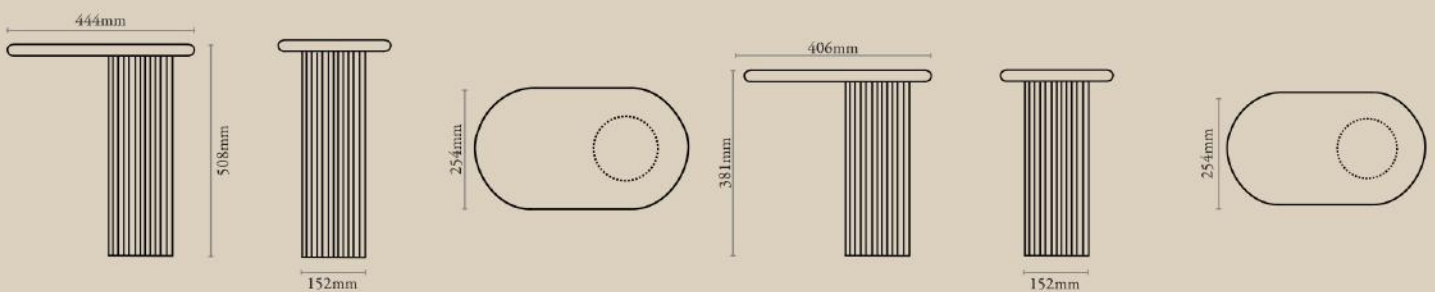

Seat Height : 460 mm

All dimensions in MM

Holm Slipcover - 2 seater

NUMBER	PRODUCT NAME	PRODUCT NUMBER	WIDTH x DEPTH x HEIGHT
I	Holm slipcover	RHEA X THOT 1010	1740mm x x 900mm x 850mm

Seat Height : 460mm

Yuto Coffee Table Set

NUMBER	PRODUCT NAME	PRODUCT NUMBER	WIDTH x DEPTH x HEIGHT
K	Yuto coffee table large	RHEA X THOT 1011	800mm x 800mm x 430mm
L	Yuto coffee table small	RHEA X THOT 1012	630mm x 630mm x 350mm

Aoto Armchair

NUMBER	PRODUCT NAME	PRODUCT NUMBER	WIDTH x DEPTH x HEIGHT
M	Aoto Armchair	RHEA X THOT 1013	710mm x 710mm x 790mm

Seat Height : 630mm

Nobu Cocktail Table (Set) - Black

NUMBER	PRODUCT NAME	PRODUCT NUMBER	WIDTH x DEPTH x HEIGHT
N	Nobu cocktail table large	RHEA X THOT 1014	444mm x 254mm x 508mm
O	Nobu cocktail table small	RHEA X THOT 1015	406mm x 254mm x 381mm

Nobu Cocktail Table (Set) - White

NUMBER	PRODUCT NAME	PRODUCT NUMBER	WIDTH x DEPTH x HEIGHT
N	Nobu cocktail table large	RHEA X THOT 1014	444mm x 254mm x 508mm
O	Nobu cocktail table small	RHEA X THOT 1015	406mm x 254mm x 381mm