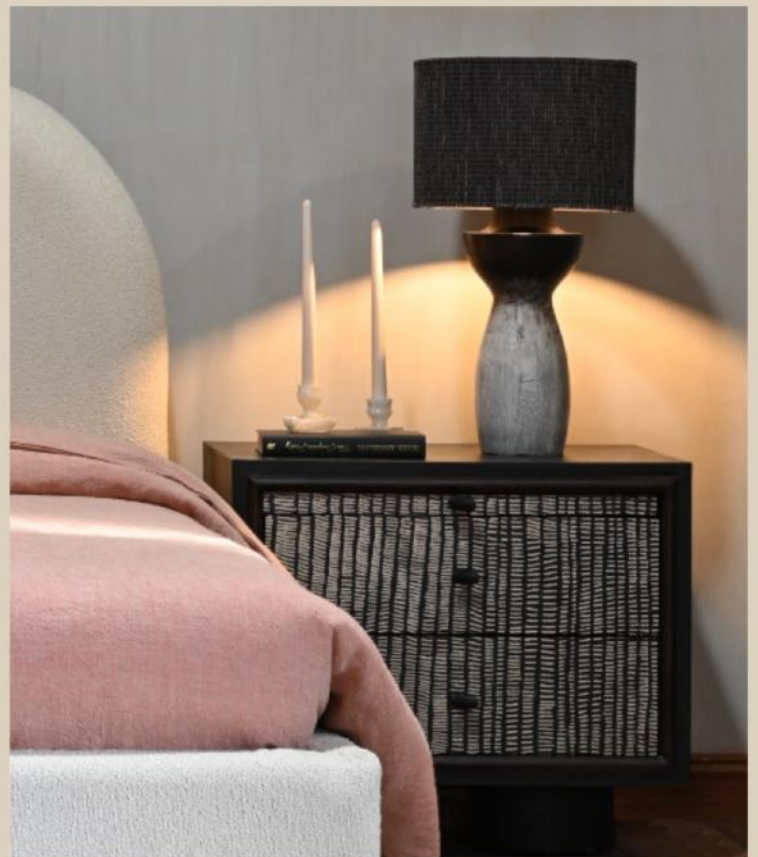

Ariake Bedside Table

Ariake's uniquely luxurious make from hardwood and printed front makes it a modern staple with ample storage.

Taro Lamps

Surfacing beauty from wells of tension, the Taro Lamp is crafted from a wooden base with a chick mat shade, at once warm and inviting; reviving interiors with its evocative expression.