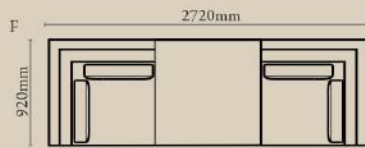

Bouclé

Composition: Poly linen(100% polyester)

Ariake Bed - Stripes

Linen

Composition: Poly linen(100% polyester)

Kenzo Sectional Sofa

NUMBER	PRODUCT NAME	PRODUCT NUMBER	WIDTH x DEPTH x HEIGHT
A	Corner module	RHEA X THOT 1001	900mm x 900mm x 850mm
B	Single Seater Module	RHEA X THOT 1002	925mm x 900mm x 850mm
C	Pouffe	RHEA X THOT 1003	920mm x 920mm x 460mm
D	3 Seater Module_1	RHEA X THOT 1004	2740mm x 920mm x 850mm
E	3 Seater Module_2	RHEA X THOT 1005	2740mm x 900mm x 850mm
F	3 Seater Module_3	RHEA X THOT 1006	2720mm x 920mm x 850mm
G	4 Seater Module	RHEA X THOT 1007	3645mm x 920mm x 850mm
H	5 Seater Module_1	RHEA X THOT 1008	3650mm x 1820mm x 850mm
I	5 Seater Module_2	RHEA X THOT 1009	3670mm x 1825mm x 850mm

Seat Height : 460 mm

All dimensions in MM

Holm Slipcover - 2 seater

NUMBER	PRODUCT NAME	PRODUCT NUMBER	WIDTH x DEPTH x HEIGHT
I	Holm slipcover	RHEA X THOT 1010	1740mm x x 900mm x 850mm

Seat Height : 460mm