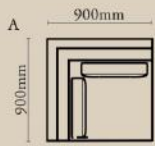

Bouclé

Composition: Poly linen(100% polyester)

Ariake Bed - Stripes

Linen

Composition: Poly linen(100% polyester)

Kenzo Sectional Sofa

NUMBER	PRODUCT NAME	PRODUCT NUMBER	WIDTH x DEPTH x HEIGHT
A	Corner module	RHEA X THOT 1001	900mm x 900mm x 850mm
B	Single Seater Module	RHEA X THOT 1002	925mm x 900mm x 850mm
C	Pouffe	RHEA X THOT 1003	920mm x 920mm x 460mm
D	3 Seater Module_1	RHEA X THOT 1004	2740mm x 920mm x 850mm
E	3 Seater Module_2	RHEA X THOT 1005	2740mm x 900mm x 850mm
F	3 Seater Module_3	RHEA X THOT 1006	2720mm x 920mm x 850mm
G	4 Seater Module	RHEA X THOT 1007	3645mm x 920mm x 850mm
H	5 Seater Module_1	RHEA X THOT 1008	3650mm x 1820mm x 850mm
I	5 Seater Module_2	RHEA X THOT 1009	3670mm x 1825mm x 850mm

Seat Height : 460 mm

All dimensions in MM

Holm Slipcover - 2 seater

NUMBER	PRODUCT NAME	PRODUCT NUMBER	WIDTH x DEPTH x HEIGHT
I	Holm slipcover	RHEA X THOT 1010	1740mm x x 900mm x 850mm

Seat Height : 460mm