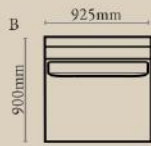

Bouclé

Composition: Poly linen(100% polyester)

Ariake Bed - Stripes

Linen

Composition: Poly linen(100% polyester)

Kenzo Sectional Sofa

NUMBER	PRODUCT NAME	PRODUCT NUMBER	WIDTH x DEPTH x HEIGHT
A	Corner module	RHEA X THOT 1001	900mm x 900mm x 850mm
B	Single Seater Module	RHEA X THOT 1002	925mm x 900mm x 850mm
C	Pouffe	RHEA X THOT 1003	920mm x 920mm x 460mm
D	3 Seater Module_1	RHEA X THOT 1004	2740mm x 920mm x 850mm
E	3 Seater Module_2	RHEA X THOT 1005	2740mm x 900mm x 850mm
F	3 Seater Module_3	RHEA X THOT 1006	2720mm x 920mm x 850mm
G	4 Seater Module	RHEA X THOT 1007	3645mm x 920mm x 850mm
H	5 Seater Module_1	RHEA X THOT 1008	3650mm x 1820mm x 850mm
I	5 Seater Module_2	RHEA X THOT 1009	3670mm x 1825mm x 850mm

Seat Height : 460 mm

All dimensions in MM

Holm Slipcover - 2 seater

NUMBER	PRODUCT NAME	PRODUCT NUMBER	WIDTH x DEPTH x HEIGHT
I	Holm slipcover	RHEA X THOT 1010	1740mm x x 900mm x 850mm

Seat Height : 460mm