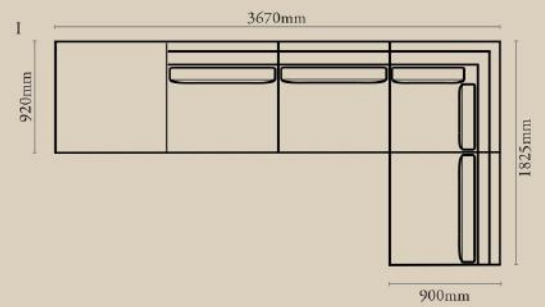

Bouclé

Composition: Poly linen(100% polyester)

Ariake Bed - Stripes

Linen

Composition: Poly linen(100% polyester)

Kenzo Sectional Sofa

NUMBER	PRODUCT NAME	PRODUCT NUMBER	WIDTH x DEPTH x HEIGHT
A	Corner module	RHEA X THOT 1001	900mm x 900mm x 850mm
B	Single Seater Module	RHEA X THOT 1002	925mm x 900mm x 850mm
C	Pouffe	RHEA X THOT 1003	920mm x 920mm x 460mm
D	3 Seater Module_1	RHEA X THOT 1004	2740mm x 920mm x 850mm
E	3 Seater Module_2	RHEA X THOT 1005	2740mm x 900mm x 850mm
F	3 Seater Module_3	RHEA X THOT 1006	2720mm x 920mm x 850mm
G	4 Seater Module	RHEA X THOT 1007	3645mm x 920mm x 850mm
H	5 Seater Module_1	RHEA X THOT 1008	3650mm x 1820mm x 850mm
I	5 Seater Module_2	RHEA X THOT 1009	3670mm x 1825mm x 850mm

Seat Height : 460 mm

All dimensions in MM

Holm Slipcover - 2 seater

NUMBER	PRODUCT NAME	PRODUCT NUMBER	WIDTH x DEPTH x HEIGHT
I	Holm slipcover	RHEA X THOT 1010	1740mm x x 900mm x 850mm

Seat Height : 460mm