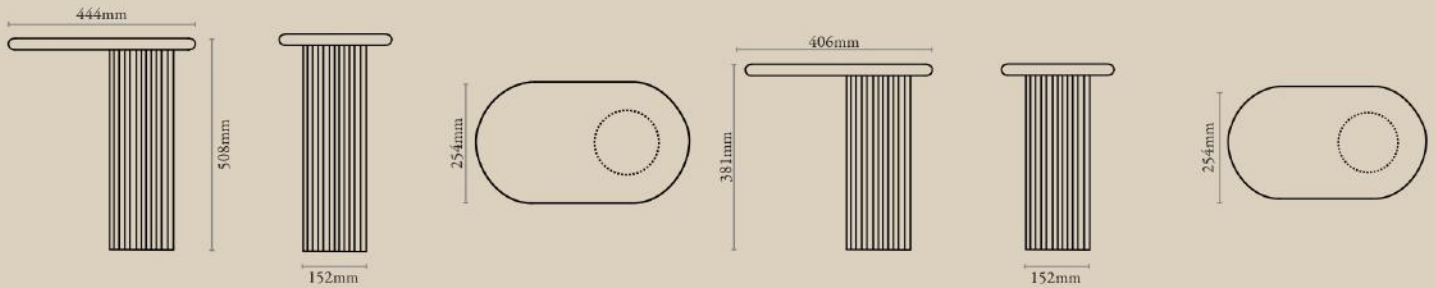

Yuto Coffee Table Set

NUMBER	PRODUCT NAME	PRODUCT NUMBER	WIDTH x DEPTH x HEIGHT
K	Yuto coffee table large	RHEA X THOT 1011	800mm x 800mm x 430mm
L	Yuto coffee table small	RHEA X THOT 1012	630mm x 630mm x 350mm

Aoto Armchair

NUMBER	PRODUCT NAME	PRODUCT NUMBER	WIDTH x DEPTH x HEIGHT
M	Aoto Armchair	RHEA X THOT 1013	710mm x 710mm x 790mm

Seat Height : 630mm

Nobu Cocktail Table (Set) - Black

NUMBER	PRODUCT NAME	PRODUCT NUMBER	WIDTH x DEPTH x HEIGHT
N	Nobu cocktail table large	RHEA X THOT 1014	444mm x 254mm x 508mm
O	Nobu cocktail table small	RHEA X THOT 1015	406mm x 254mm x 381mm

Nobu Cocktail Table (Set) - White

NUMBER	PRODUCT NAME	PRODUCT NUMBER	WIDTH x DEPTH x HEIGHT
N	Nobu cocktail table large	RHEA X THOT 1014	444mm x 254mm x 508mm
O	Nobu cocktail table small	RHEA X THOT 1015	406mm x 254mm x 381mm