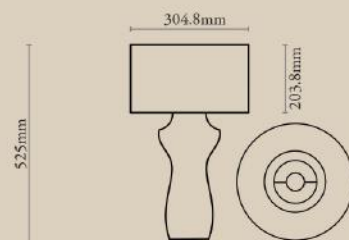

Mattress Size : 1850mm x 2000mm x 245mm to 305 mm
 Assembly required.

Ariake Bench

NUMBER	PRODUCT NAME	PRODUCT NUMBER	WIDTH x DEPTH x HEIGHT
Y	Ariake bench	RHEA X THOT 1026	1575mm x 457.5mm x 662mm

Ariake Bed Side Table

NUMBER	PRODUCT NAME	PRODUCT NUMBER	WIDTH x DEPTH x HEIGHT
A	Ariake Bed Side	RHEA X THOT 1026	620mm x 406.4mm x 558.5mm

Saga TV Unit

NUMBER	PRODUCT NAME	PRODUCT NUMBER	WIDTH x DEPTH x HEIGHT
Z	Saga TV Unit	RHEA X THOT 1027	1650 mm x 457.2mm x 609.5mm

Sake Cabinet

NUMBER	PRODUCT NAME	PRODUCT NUMBER	WIDTH x DEPTH x HEIGHT
Z_1	Sake Cabinet	RHEA X THOT 1028	1016 mm x 450mm x 1935mm

Taro Lamps

NUMBER	PRODUCT NAME	PRODUCT NUMBER	WIDTH x DEPTH x HEIGHT
Z_2	Taro Lamp Large	RHEA X THOT 1029	571.5mm Dia x 1200mm H (L)
Z_3	Taro Lamp Medium	RHEA X THOT 1030	440mm Dia x 850mm H (M)
Z_4	Taro Lamp Small	RHEA X THOT 1031	304.8mm Dia x 525mm H (S)