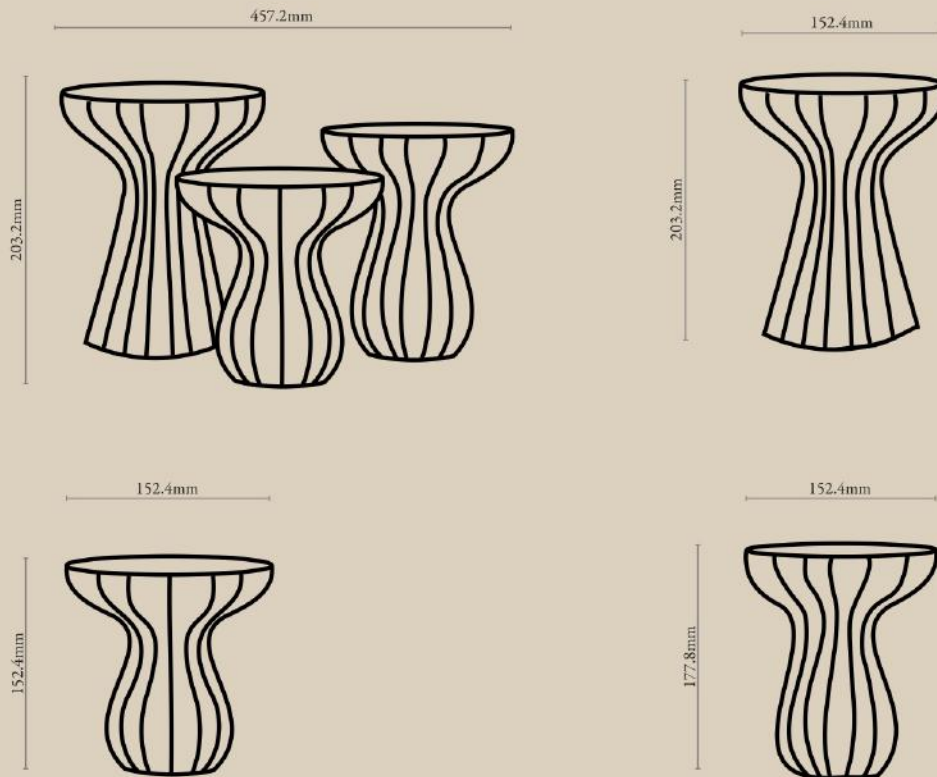

NUMBER	PRODUCT NAME	PRODUCT NUMBER	WIDTH x DEPTH x HEIGHT
A	Ariake Bed Side	RHEA X THOT 1026	620mm x 406.4mm x 558.5mm

Saga TV Unit

NUMBER	PRODUCT NAME	PRODUCT NUMBER	WIDTH x DEPTH x HEIGHT
Z	Saga TV Unit	RHEA X THOT 1027	1650 mm x 457.2mm x 609.5mm

Sake Cabinet

NUMBER	PRODUCT NAME	PRODUCT NUMBER	WIDTH x DEPTH x HEIGHT
Z_1	Sake Cabinet	RHEA X THOT 1028	1016 mm x 450mm x 1935mm

Taro Lamps

NUMBER	PRODUCT NAME	PRODUCT NUMBER	WIDTH x DEPTH x HEIGHT
Z_2	Taro Lamp Large	RHEA X THOT 1029	571.5mm Dia x 1200mm H (L)
Z_3	Taro Lamp Medium	RHEA X THOT 1030	440mm Dia x 850mm H (M)
Z_4	Taro Lamp Small	RHEA X THOT 1031	304.8mm Dia x 525mm H (S)

Rikye Candle Stands

NUMBER	PRODUCT NAME	PRODUCT NUMBER	WIDTH x DEPTH x HEIGHT
Z_5	Rikye Candle Stand L	RHEA X THOT 1032	152.4mm Dia x 203.2mm H (L)
Z_6	Rikye Candle Stand M	RHEA X THOT 1033	152.4mm Dia x 177.8mm H (M)
Z_7	Rikye Candle Stand S	RHEA X THOT 1034	152.4mm Dia x 152.4mm H (S)