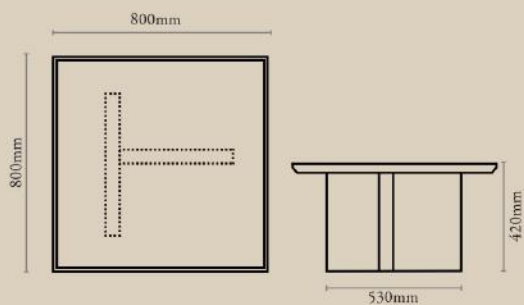

Bouclé

Composition: Poly linen(100% polyester)

Ariake Bed - Stripes

Linen

Composition: Poly linen(100% polyester)

Kenzo Sectional Sofa

NUMBER	PRODUCT NAME	PRODUCT NUMBER	WIDTH x DEPTH x HEIGHT
A	Corner module	RHEA X THOT 1001	900mm x 900mm x 850mm
B	Single Seater Module	RHEA X THOT 1002	925mm x 900mm x 850mm
C	Pouffe	RHEA X THOT 1003	920mm x 920mm x 460mm
D	3 Seater Module_1	RHEA X THOT 1004	2740mm x 920mm x 850mm
E	3 Seater Module_2	RHEA X THOT 1005	2740mm x 900mm x 850mm
F	3 Seater Module_3	RHEA X THOT 1006	2720mm x 920mm x 850mm
G	4 Seater Module	RHEA X THOT 1007	3645mm x 920mm x 850mm
H	5 Seater Module_1	RHEA X THOT 1008	3650mm x 1820mm x 850mm
I	5 Seater Module_2	RHEA X THOT 1009	3670mm x 1825mm x 850mm

Seat Height : 460 mm

All dimensions in MM

Holm Slipcover - 2 seater

NUMBER	PRODUCT NAME	PRODUCT NUMBER	WIDTH x DEPTH x HEIGHT
I	Holm slipcover	RHEA X THOT 1010	1740mm x x 900mm x 850mm

Seat Height : 460mm

Yuto Coffee Table Set

NUMBER	PRODUCT NAME	PRODUCT NUMBER	WIDTH x DEPTH x HEIGHT
K	Yuto coffee table large	RHEA X THOT 1011	800mm x 800mm x 430mm
L	Yuto coffee table small	RHEA X THOT 1012	630mm x 630mm x 350mm

Aoto Armchair

NUMBER	PRODUCT NAME	PRODUCT NUMBER	WIDTH x DEPTH x HEIGHT
M	Aoto Armchair	RHEA X THOT 1013	710mm x 710mm x 790mm

Seat Height : 630mm

Nobu Cocktail Table (Set) - Black

NUMBER	PRODUCT NAME	PRODUCT NUMBER	WIDTH x DEPTH x HEIGHT
N	Nobu cocktail table large	RHEA X THOT 1014	444mm x 254mm x 508mm
O	Nobu cocktail table small	RHEA X THOT 1015	406mm x 254mm x 381mm