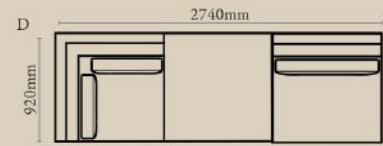

Bouclé

Composition: Poly linen(100% polyester)

Ariake Bed - Stripes

Linen

Composition: Poly linen(100% polyester)

Kenzo Sectional Sofa

NUMBER	PRODUCT NAME	PRODUCT NUMBER	WIDTH x DEPTH x HEIGHT
A	Corner module	RHEA X THOT 1001	900mm x 900mm x 850mm
B	Single Seater Module	RHEA X THOT 1002	925mm x 900mm x 850mm
C	Pouffe	RHEA X THOT 1003	920mm x 920mm x 460mm
D	3 Seater Module_1	RHEA X THOT 1004	2740mm x 920mm x 850mm
E	3 Seater Module_2	RHEA X THOT 1005	2740mm x 900mm x 850mm
F	3 Seater Module_3	RHEA X THOT 1006	2720mm x 920mm x 850mm
G	4 Seater Module	RHEA X THOT 1007	3645mm x 920mm x 850mm
H	5 Seater Module_1	RHEA X THOT 1008	3650mm x 1820mm x 850mm
I	5 Seater Module_2	RHEA X THOT 1009	3670mm x 1825mm x 850mm

Seat Height : 460 mm

All dimensions in MM

Holm Slipcover - 2 seater

NUMBER	PRODUCT NAME	PRODUCT NUMBER	WIDTH x DEPTH x HEIGHT
I	Holm slipcover	RHEA X THOT 1010	1740mm x x 900mm x 850mm

Seat Height : 460mm