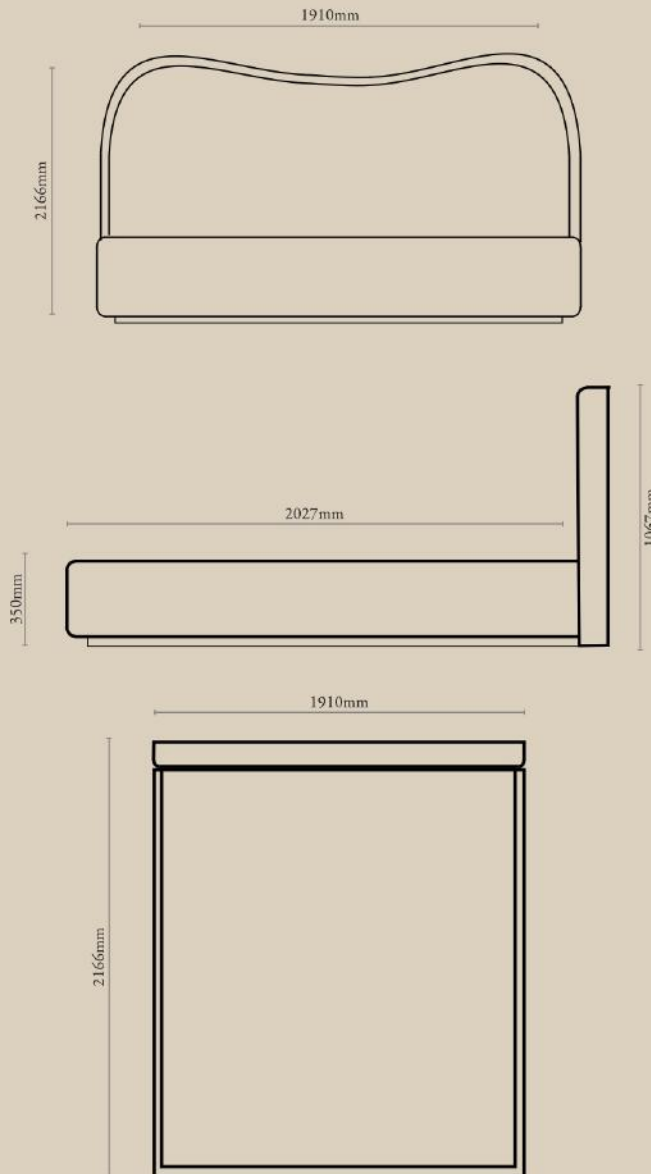

NUMBER	PRODUCT NAME	PRODUCT NUMBER	WIDTH x DEPTH x HEIGHT
T	Asahi dining table	RHEA X THOT 1020	2430mm x 1210mm x 707mm

Assembly required.

Asahi Dining Chair

NUMBER	PRODUCT NAME	PRODUCT NUMBER	WIDTH x DEPTH x HEIGHT
V	Asahi dining chair	RHEA X THOT 1022	508mm x 508mm x 812.5mm

Seat Height : 480mm

Taruki Buffet Unit

NUMBER	PRODUCT NAME	PRODUCT NUMBER	WIDTH x DEPTH x HEIGHT
W	Taruki Buffet unit	RHEA X THOT 1023	1626mm x 458mm x 712mm

Ariake Bed - Stripes

NUMBER	PRODUCT NAME	PRODUCT NUMBER	WIDTH x DEPTH x HEIGHT
X	Ariake bed - Stripes	RHEA X THOT 1024	1910mm x 2075mm x 1333mm

Mattress Size : 1850mm x 2000mm x 245mm to 305 mm
 Assembly required.

Atsuki Upholstered Bed

NUMBER	PRODUCT NAME	PRODUCT NUMBER	WIDTH x DEPTH x HEIGHT
A	Ariake bed	RHEA X THOT 1025	1910mm x 2166mm x 1067mm

Mattress Size : 1850mm x 2000mm x 245mm to 305 mm
 Assembly required.

Ariake Bench

NUMBER	PRODUCT NAME	PRODUCT NUMBER	WIDTH x DEPTH x HEIGHT
Y	Ariake bench	RHEA X THOT 1026	1575mm x 457.5mm x 662mm

Ariake Bed Side Table