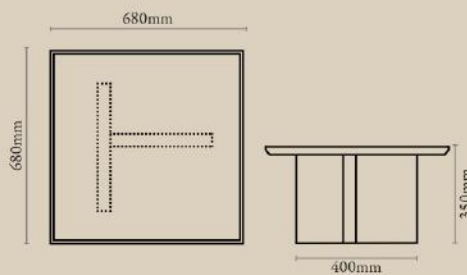

Bouclé

Composition: Poly linen(100% polyester)

Ariake Bed - Stripes

Linen

Composition: Poly linen(100% polyester)

Kenzo Sectional Sofa

NUMBER	PRODUCT NAME	PRODUCT NUMBER	WIDTH x DEPTH x HEIGHT
A	Corner module	RHEA X THOT 1001	900mm x 900mm x 850mm
B	Single Seater Module	RHEA X THOT 1002	925mm x 900mm x 850mm
C	Pouffe	RHEA X THOT 1003	920mm x 920mm x 460mm
D	3 Seater Module_1	RHEA X THOT 1004	2740mm x 920mm x 850mm
E	3 Seater Module_2	RHEA X THOT 1005	2740mm x 900mm x 850mm
F	3 Seater Module_3	RHEA X THOT 1006	2720mm x 920mm x 850mm
G	4 Seater Module	RHEA X THOT 1007	3645mm x 920mm x 850mm
H	5 Seater Module_1	RHEA X THOT 1008	3650mm x 1820mm x 850mm
I	5 Seater Module_2	RHEA X THOT 1009	3670mm x 1825mm x 850mm

Seat Height : 460 mm

All dimensions in MM

Holm Slipcover - 2 seater

NUMBER	PRODUCT NAME	PRODUCT NUMBER	WIDTH x DEPTH x HEIGHT
I	Holm slipcover	RHEA X THOT 1010	1740mm x x 900mm x 850mm

Seat Height : 460mm

Yuto Coffee Table Set

NUMBER	PRODUCT NAME	PRODUCT NUMBER	WIDTH x DEPTH x HEIGHT
K	Yuto coffee table large	RHEA X THOT 1011	800mm x 800mm x 430mm
L	Yuto coffee table small	RHEA X THOT 1012	630mm x 630mm x 350mm

Aoto Armchair

NUMBER	PRODUCT NAME	PRODUCT NUMBER	WIDTH x DEPTH x HEIGHT
M	Aoto Armchair	RHEA X THOT 1013	710mm x 710mm x 790mm

Seat Height : 630mm

Nobu Cocktail Table (Set) - Black

NUMBER	PRODUCT NAME	PRODUCT NUMBER	WIDTH x DEPTH x HEIGHT
N	Nobu cocktail table large	RHEA X THOT 1014	444mm x 254mm x 508mm
O	Nobu cocktail table small	RHEA X THOT 1015	406mm x 254mm x 381mm