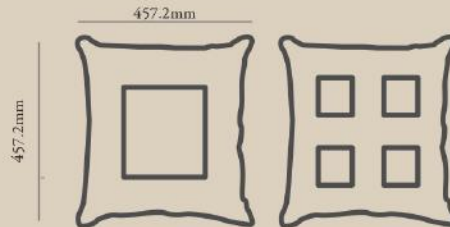

NUMBER	PRODUCT NAME	PRODUCT NUMBER	WIDTH x HEIGHT
Z_8	Cushions_1	RHEA X THOT 1035	457.2mm x 457.2mm
Z_9	Cushions_2	RHEA X THOT 1036	457.2mm x 457.2mm
Z_10	Cushions_3	RHEA X THOT 1037	457.2mm x 457.2mm
Z_11	Cushions_4	RHEA X THOT 1038	457.2mm x 457.2mm
Z_12	Cushions_5	RHEA X THOT 1039	457.2mm x 457.2mm
Z_13	Cushions_6	RHEA X THOT 1040	457.2mm x 457.2mm