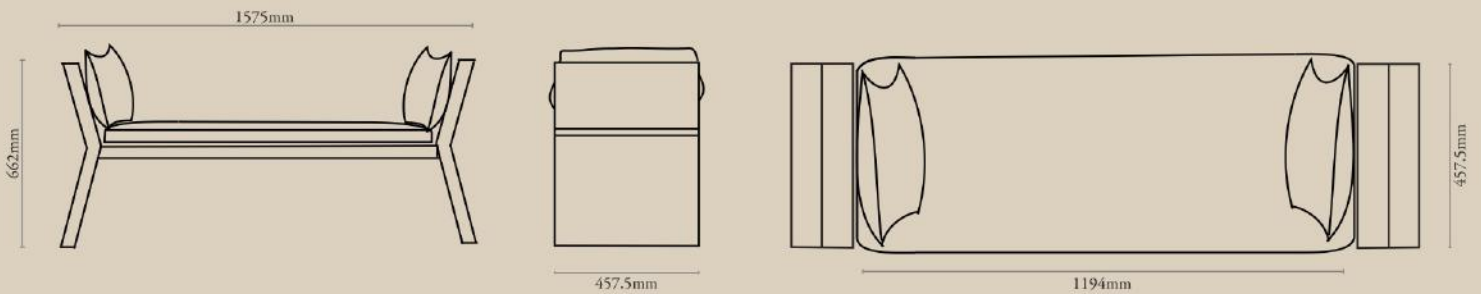

Seat Height : 480mm

Taruki Buffet Unit

NUMBER	PRODUCT NAME	PRODUCT NUMBER	WIDTH x DEPTH x HEIGHT
W	Taruki Buffet unit	RHEA X THOT 1023	1626mm x 458mm x 712mm

Ariake Bed - Stripes

NUMBER	PRODUCT NAME	PRODUCT NUMBER	WIDTH x DEPTH x HEIGHT
X	Ariake bed - Stripes	RHEA X THOT 1024	1910mm x 2075mm x 1333mm

Mattress Size : 1850mm x 2000mm x 245mm to 305 mm
 Assembly required.

Atsuki Upholstered Bed

NUMBER	PRODUCT NAME	PRODUCT NUMBER	WIDTH x DEPTH x HEIGHT
A	Ariake bed	RHEA X THOT 1025	1910mm x 2166mm x 1067mm

Mattress Size : 1850mm x 2000mm x 245mm to 305 mm
 Assembly required.

Ariake Bench

NUMBER	PRODUCT NAME	PRODUCT NUMBER	WIDTH x DEPTH x HEIGHT
Y	Ariake bench	RHEA X THOT 1026	1575mm x 457.5mm x 662mm

Ariake Bed Side Table