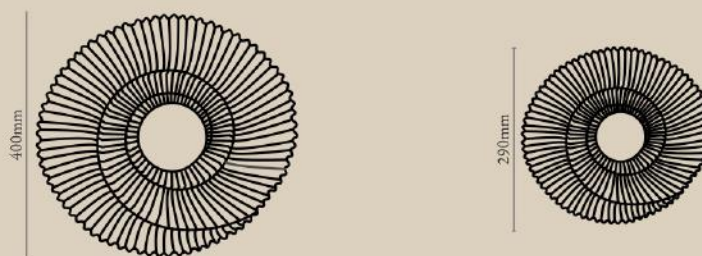

Shoji Center Piece

NUMBER	PRODUCT NAME	PRODUCT NUMBER	WIDTH x DEPTH x HEIGHT
Z_14	Shoji Center Piece L	RHEA X THOT 1035	400mm Dia x 80mm H
Z_15	Shoji Center Piece M	RHEA X THOT 1035	290mm Dia x 50.5 mm H