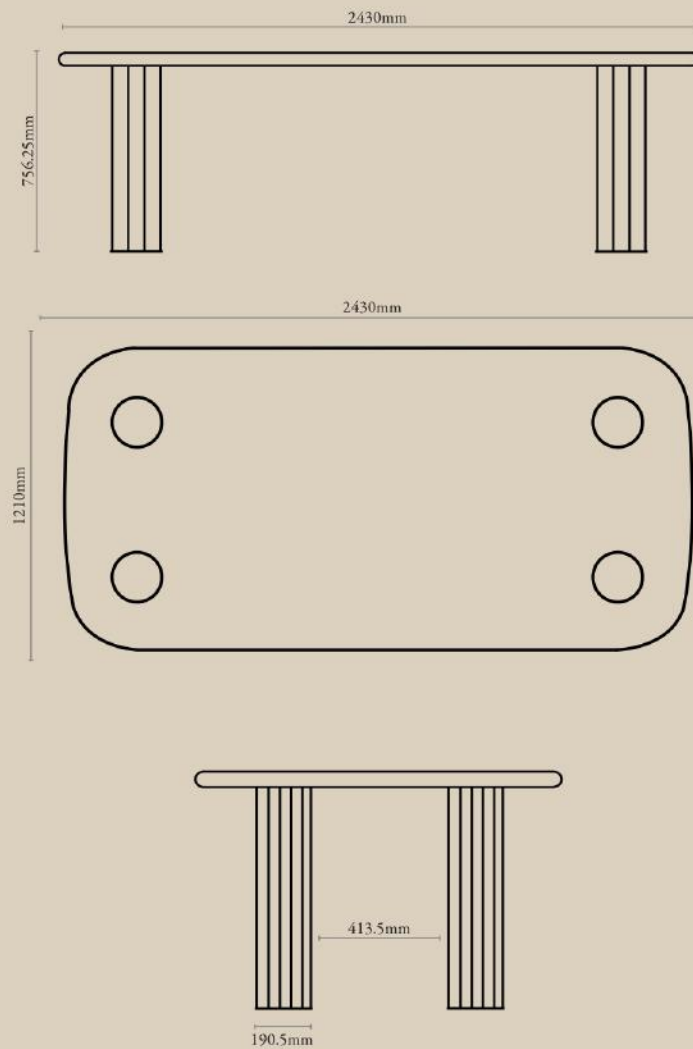

Nobu Cocktail Table (Set) - White

NUMBER	PRODUCT NAME	PRODUCT NUMBER	WIDTH x DEPTH x HEIGHT
N	Nobu cocktail table large	RHEA X THOT 1014	444mm x 254mm x 508mm
O	Nobu cocktail table small	RHEA X THOT 1015	406mm x 254mm x 381mm

Yozu Tiered Side table

NUMBER	PRODUCT NAME	PRODUCT NUMBER	WIDTH x DEPTH x HEIGHT
R	Yozu Tiered Side table	RHEA X THOT 1018	535mm x 355mm x 557.5mm

Kōji Bookshelf

NUMBER	PRODUCT NAME	PRODUCT NUMBER	WIDTH x DEPTH x HEIGHT
s	Kōji Bookshelf	RHEA X THOT 1019	1830mm x 457.5mm x 1667.5mm

Assembly required.

Asahi Dining Table - Black

NUMBER	PRODUCT NAME	PRODUCT NUMBER	WIDTH x DEPTH x HEIGHT
T	Asahi dining table	RHEA X THOT 1020	2430mm x 1210mm x 707mm

Assembly required.

Shugo Dining Table - White

NUMBER	PRODUCT NAME	PRODUCT NUMBER	WIDTH x DEPTH x HEIGHT
T	Asahi dining table	RHEA X THOT 1020	2430mm x 1210mm x 707mm

Assembly required.

Asahi Dining Chair

NUMBER	PRODUCT NAME	PRODUCT NUMBER	WIDTH x DEPTH x HEIGHT
V	Asahi dining chair	RHEA X THOT 1022	508mm x 508mm x 812.5mm