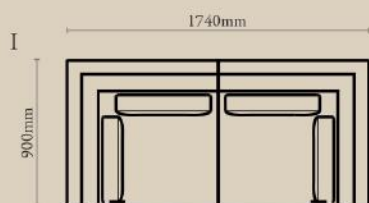

Seat Height : 460 mm

All dimensions in MM

Holm Slipcover - 2 seater

NUMBER	PRODUCT NAME	PRODUCT NUMBER	WIDTH x DEPTH x HEIGHT
I	Holm slipcover	RHEA X THOT 1010	1740mm x x 900mm x 850mm

Seat Height : 460mm

Yuto Coffee Table Set

NUMBER	PRODUCT NAME	PRODUCT NUMBER	WIDTH x DEPTH x HEIGHT
K	Yuto coffee table large	RHEA X THOT 1011	800mm x 800mm x 430mm
L	Yuto coffee table small	RHEA X THOT 1012	630mm x 630mm x 350mm

Aoto Armchair

NUMBER	PRODUCT NAME	PRODUCT NUMBER	WIDTH x DEPTH x HEIGHT
M	Aoto Armchair	RHEA X THOT 1013	710mm x 710mm x 790mm

Seat Height : 630mm

Nobu Cocktail Table (Set) - Black

NUMBER	PRODUCT NAME	PRODUCT NUMBER	WIDTH x DEPTH x HEIGHT
N	Nobu cocktail table large	RHEA X THOT 1014	444mm x 254mm x 508mm
O	Nobu cocktail table small	RHEA X THOT 1015	406mm x 254mm x 381mm