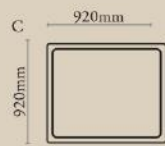

Bouclé

Composition: Poly linen(100% polyester)

Ariake Bed - Stripes

Linen

Composition: Poly linen(100% polyester)

Kenzo Sectional Sofa

NUMBER	PRODUCT NAME	PRODUCT NUMBER	WIDTH x DEPTH x HEIGHT
A	Corner module	RHEA X THOT 1001	900mm x 900mm x 850mm
B	Single Seater Module	RHEA X THOT 1002	925mm x 900mm x 850mm
C	Pouffe	RHEA X THOT 1003	920mm x 920mm x 460mm
D	3 Seater Module_1	RHEA X THOT 1004	2740mm x 920mm x 850mm
E	3 Seater Module_2	RHEA X THOT 1005	2740mm x 900mm x 850mm
F	3 Seater Module_3	RHEA X THOT 1006	2720mm x 920mm x 850mm
G	4 Seater Module	RHEA X THOT 1007	3645mm x 920mm x 850mm
H	5 Seater Module_1	RHEA X THOT 1008	3650mm x 1820mm x 850mm
I	5 Seater Module_2	RHEA X THOT 1009	3670mm x 1825mm x 850mm

Seat Height : 460 mm

All dimensions in MM

Holm Slipcover - 2 seater

NUMBER	PRODUCT NAME	PRODUCT NUMBER	WIDTH x DEPTH x HEIGHT
I	Holm slipcover	RHEA X THOT 1010	1740mm x x 900mm x 850mm

Seat Height : 460mm