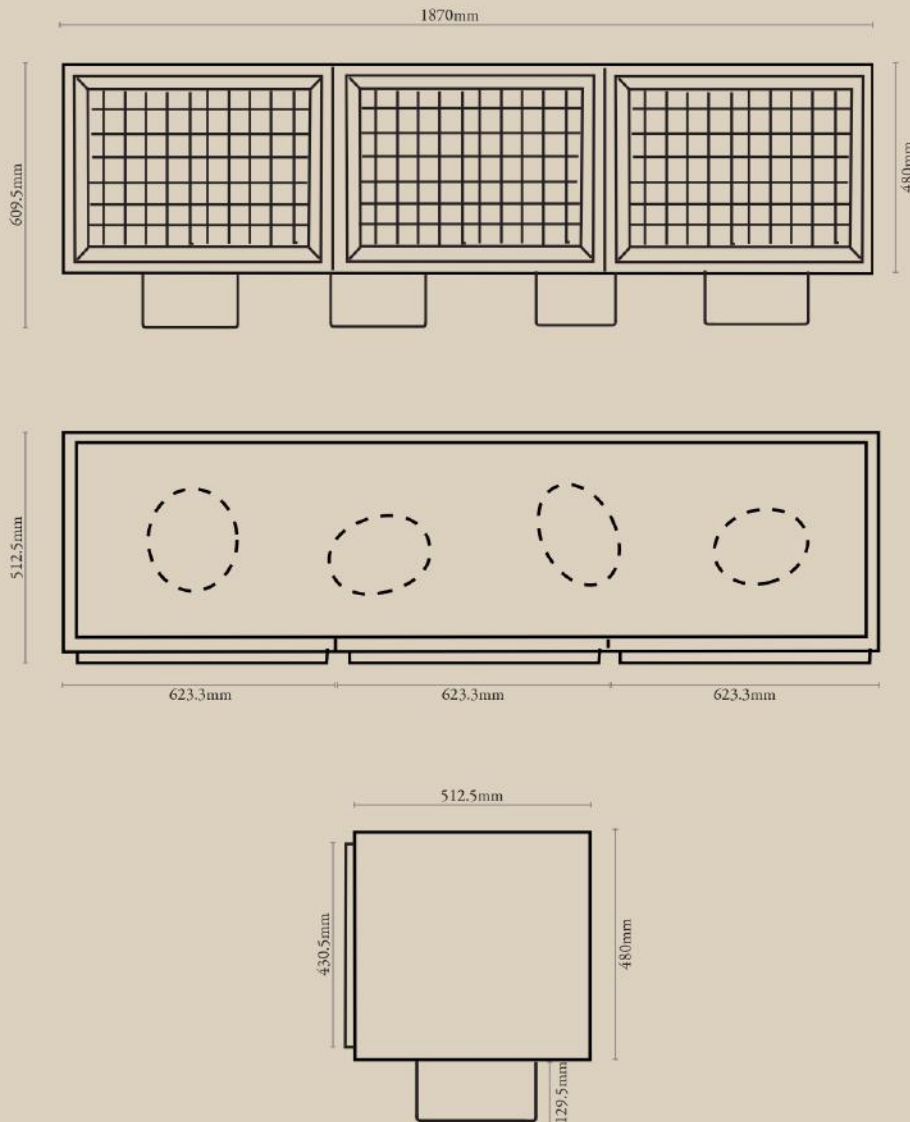

Mattress Size : 1850mm x 2000mm x 245mm to 305 mm
 Assembly required.

Ariake Bench

NUMBER	PRODUCT NAME	PRODUCT NUMBER	WIDTH x DEPTH x HEIGHT
Y	Ariake bench	RHEA X THOT 1026	1575mm x 457.5mm x 662mm

Ariake Bed Side Table

NUMBER	PRODUCT NAME	PRODUCT NUMBER	WIDTH x DEPTH x HEIGHT
A	Ariake Bed Side	RHEA X THOT 1026	620mm x 406.4mm x 558.5mm

Saga TV Unit

NUMBER	PRODUCT NAME	PRODUCT NUMBER	WIDTH x DEPTH x HEIGHT
Z	Saga TV Unit	RHEA X THOT 1027	1650 mm x 457.2mm x 609.5mm