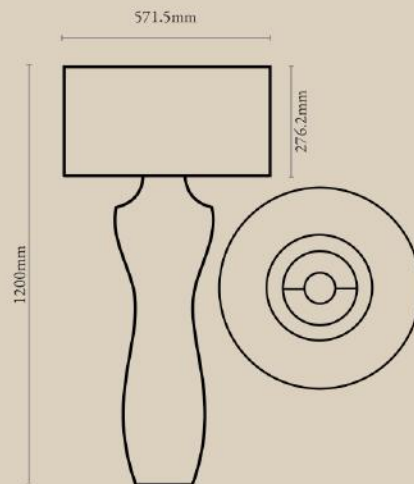

Mattress Size : 1850mm x 2000mm x 245mm to 305 mm
 Assembly required.

Ariake Bench

NUMBER	PRODUCT NAME	PRODUCT NUMBER	WIDTH x DEPTH x HEIGHT
Y	Ariake bench	RHEA X THOT 1026	1575mm x 457.5mm x 662mm

Ariake Bed Side Table

NUMBER	PRODUCT NAME	PRODUCT NUMBER	WIDTH x DEPTH x HEIGHT
A	Ariake Bed Side	RHEA X THOT 1026	620mm x 406.4mm x 558.5mm

Saga TV Unit

NUMBER	PRODUCT NAME	PRODUCT NUMBER	WIDTH x DEPTH x HEIGHT
Z	Saga TV Unit	RHEA X THOT 1027	1650 mm x 457.2mm x 609.5mm

Sake Cabinet

NUMBER	PRODUCT NAME	PRODUCT NUMBER	WIDTH x DEPTH x HEIGHT
Z_1	Sake Cabinet	RHEA X THOT 1028	1016 mm x 450mm x 1935mm

Taro Lamps

NUMBER	PRODUCT NAME	PRODUCT NUMBER	WIDTH x DEPTH x HEIGHT
Z_2	Taro Lamp Large	RHEA X THOT 1029	571.5mm Dia x 1200mm H (L)
Z_3	Taro Lamp Medium	RHEA X THOT 1030	440mm Dia x 850mm H (M)
Z_4	Taro Lamp Small	RHEA X THOT 1031	304.8mm Dia x 525mm H (S)

Rikye Candle Stands

NUMBER	PRODUCT NAME	PRODUCT NUMBER	WIDTH x DEPTH x HEIGHT
Z_5	Rikye Candle Stand L	RHEA X THOT 1032	152.4mm Dia x 203.2mm H (L)
Z_6	Rikye Candle Stand M	RHEA X THOT 1033	152.4mm Dia x 177.8mm H (M)
Z_7	Rikye Candle Stand S	RHEA X THOT 1034	152.4mm Dia x 152.4mm H (S)