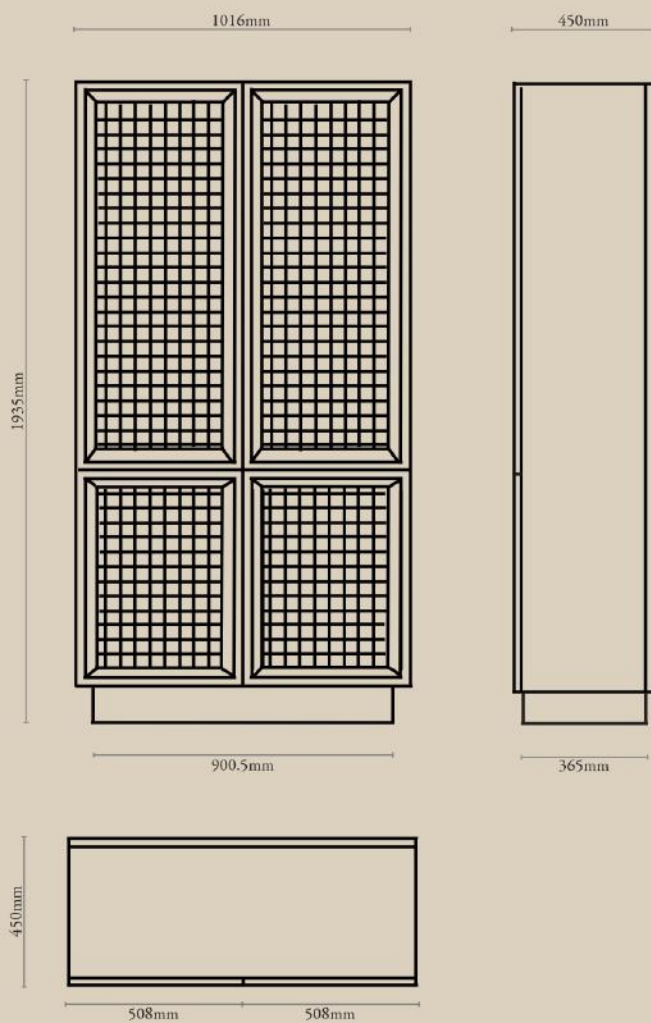

NUMBER	PRODUCT NAME	PRODUCT NUMBER	WIDTH x DEPTH x HEIGHT
T	Asahi dining table	RHEA X THOT 1020	2430mm x 1210mm x 707mm

Assembly required.

Asahi Dining Chair

NUMBER	PRODUCT NAME	PRODUCT NUMBER	WIDTH x DEPTH x HEIGHT
V	Asahi dining chair	RHEA X THOT 1022	508mm x 508mm x 812.5mm

Mattress Size : 1850mm x 2000mm x 245mm to 305 mm
 Assembly required.

Ariake Bench

NUMBER	PRODUCT NAME	PRODUCT NUMBER	WIDTH x DEPTH x HEIGHT
Y	Ariake bench	RHEA X THOT 1026	1575mm x 457.5mm x 662mm

Ariake Bed Side Table

NUMBER	PRODUCT NAME	PRODUCT NUMBER	WIDTH x DEPTH x HEIGHT
A	Ariake Bed Side	RHEA X THOT 1026	620mm x 406.4mm x 558.5mm

Saga TV Unit

NUMBER	PRODUCT NAME	PRODUCT NUMBER	WIDTH x DEPTH x HEIGHT
Z	Saga TV Unit	RHEA X THOT 1027	1650 mm x 457.2mm x 609.5mm

Sake Cabinet

NUMBER	PRODUCT NAME	PRODUCT NUMBER	WIDTH x DEPTH x HEIGHT
Z_1	Sake Cabinet	RHEA X THOT 1028	1016 mm x 450mm x 1935mm

Taro Lamps

NUMBER	PRODUCT NAME	PRODUCT NUMBER	WIDTH x DEPTH x HEIGHT
Z_2	Taro Lamp Large	RHEA X THOT 1029	571.5mm Dia x 1200mm H (L)
Z_3	Taro Lamp Medium	RHEA X THOT 1030	440mm Dia x 850mm H (M)
Z_4	Taro Lamp Small	RHEA X THOT 1031	304.8mm Dia x 525mm H (S)