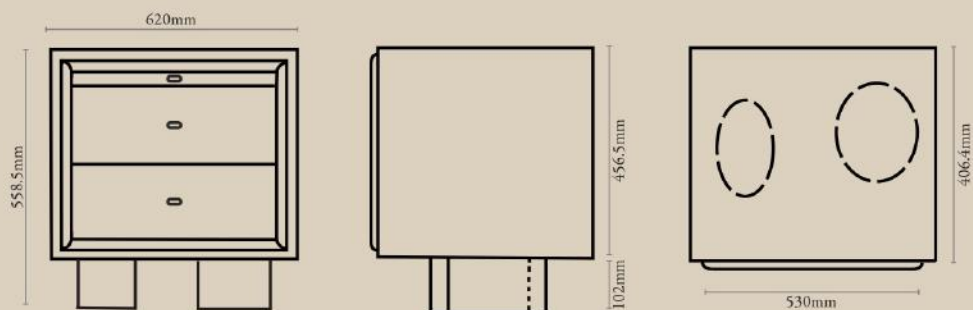

Mattress Size : 1850mm x 2000mm x 245mm to 305 mm
 Assembly required.

Atsuki Upholstered Bed

NUMBER	PRODUCT NAME	PRODUCT NUMBER	WIDTH x DEPTH x HEIGHT
A	Ariake bed	RHEA X THOT 1025	1910mm x 2166mm x 1067mm

Mattress Size : 1850mm x 2000mm x 245mm to 305 mm
 Assembly required.

Ariake Bench

NUMBER	PRODUCT NAME	PRODUCT NUMBER	WIDTH x DEPTH x HEIGHT
Y	Ariake bench	RHEA X THOT 1026	1575mm x 457.5mm x 662mm

Ariake Bed Side Table

NUMBER	PRODUCT NAME	PRODUCT NUMBER	WIDTH x DEPTH x HEIGHT
A	Ariake Bed Side	RHEA X THOT 1026	620mm x 406.4mm x 558.5mm

Saga TV Unit

NUMBER	PRODUCT NAME	PRODUCT NUMBER	WIDTH x DEPTH x HEIGHT
Z	Saga TV Unit	RHEA X THOT 1027	1650 mm x 457.2mm x 609.5mm