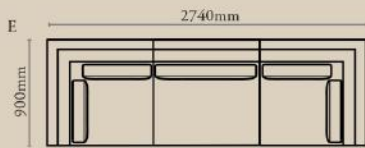

Bouclé

Composition: Poly linen(100% polyester)

Ariake Bed - Stripes

Linen

Composition: Poly linen(100% polyester)

Kenzo Sectional Sofa

NUMBER	PRODUCT NAME	PRODUCT NUMBER	WIDTH x DEPTH x HEIGHT
A	Corner module	RHEA X THOT 1001	900mm x 900mm x 850mm
B	Single Seater Module	RHEA X THOT 1002	925mm x 900mm x 850mm
C	Pouffe	RHEA X THOT 1003	920mm x 920mm x 460mm
D	3 Seater Module_1	RHEA X THOT 1004	2740mm x 920mm x 850mm
E	3 Seater Module_2	RHEA X THOT 1005	2740mm x 900mm x 850mm
F	3 Seater Module_3	RHEA X THOT 1006	2720mm x 920mm x 850mm
G	4 Seater Module	RHEA X THOT 1007	3645mm x 920mm x 850mm
H	5 Seater Module_1	RHEA X THOT 1008	3650mm x 1820mm x 850mm
I	5 Seater Module_2	RHEA X THOT 1009	3670mm x 1825mm x 850mm

Seat Height : 460 mm

All dimensions in MM

Holm Slipcover - 2 seater

NUMBER	PRODUCT NAME	PRODUCT NUMBER	WIDTH x DEPTH x HEIGHT
I	Holm slipcover	RHEA X THOT 1010	1740mm x x 900mm x 850mm

Seat Height : 460mm