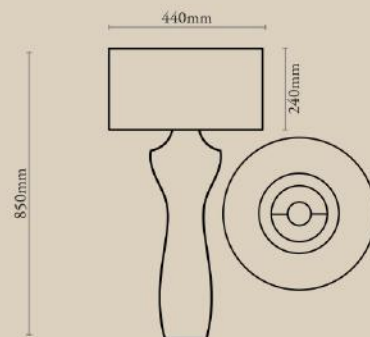

Mattress Size : 1850mm x 2000mm x 245mm to 305 mm
 Assembly required.

Ariake Bench

NUMBER	PRODUCT NAME	PRODUCT NUMBER	WIDTH x DEPTH x HEIGHT
Y	Ariake bench	RHEA X THOT 1026	1575mm x 457.5mm x 662mm

Ariake Bed Side Table

NUMBER	PRODUCT NAME	PRODUCT NUMBER	WIDTH x DEPTH x HEIGHT
A	Ariake Bed Side	RHEA X THOT 1026	620mm x 406.4mm x 558.5mm

Saga TV Unit

NUMBER	PRODUCT NAME	PRODUCT NUMBER	WIDTH x DEPTH x HEIGHT
Z	Saga TV Unit	RHEA X THOT 1027	1650 mm x 457.2mm x 609.5mm

Sake Cabinet

NUMBER	PRODUCT NAME	PRODUCT NUMBER	WIDTH x DEPTH x HEIGHT
Z_1	Sake Cabinet	RHEA X THOT 1028	1016 mm x 450mm x 1935mm

Taro Lamps

NUMBER	PRODUCT NAME	PRODUCT NUMBER	WIDTH x DEPTH x HEIGHT
Z_2	Taro Lamp Large	RHEA X THOT 1029	571.5mm Dia x 1200mm H (L)
Z_3	Taro Lamp Medium	RHEA X THOT 1030	440mm Dia x 850mm H (M)
Z_4	Taro Lamp Small	RHEA X THOT 1031	304.8mm Dia x 525mm H (S)

Rikye Candle Stands

NUMBER	PRODUCT NAME	PRODUCT NUMBER	WIDTH x DEPTH x HEIGHT
Z_5	Rikye Candle Stand L	RHEA X THOT 1032	152.4mm Dia x 203.2mm H (L)
Z_6	Rikye Candle Stand M	RHEA X THOT 1033	152.4mm Dia x 177.8mm H (M)
Z_7	Rikye Candle Stand S	RHEA X THOT 1034	152.4mm Dia x 152.4mm H (S)