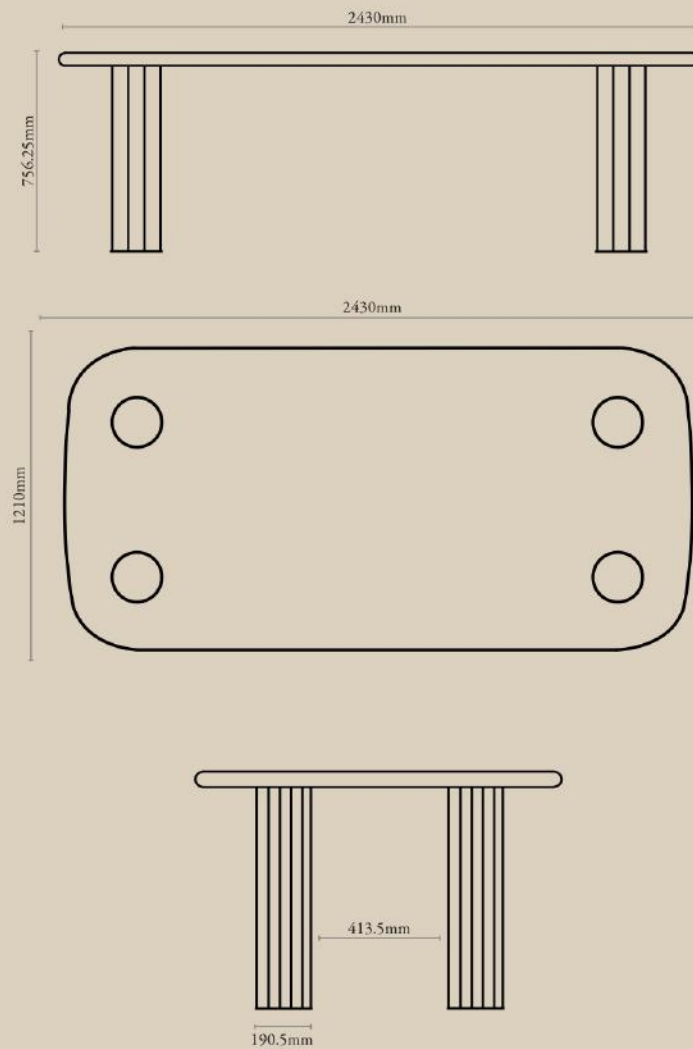

Nobu Cocktail Table (Set) - White

NUMBER	PRODUCT NAME	PRODUCT NUMBER	WIDTH x DEPTH x HEIGHT
N	Nobu cocktail table large	RHEA X THOT 1014	444mm x 254mm x 508mm
O	Nobu cocktail table small	RHEA X THOT 1015	406mm x 254mm x 381mm

Yozu Tiered Side table

NUMBER	PRODUCT NAME	PRODUCT NUMBER	WIDTH x DEPTH x HEIGHT
R	Yozu Tiered Side table	RHEA X THOT 1018	535mm x 355mm x 557.5mm

Kōji Bookshelf

NUMBER	PRODUCT NAME	PRODUCT NUMBER	WIDTH x DEPTH x HEIGHT
s	Kōji Bookshelf	RHEA X THOT 1019	1830mm x 457.5mm x 1667.5mm

Assembly required.

Asahi Dining Table - Black

NUMBER	PRODUCT NAME	PRODUCT NUMBER	WIDTH x DEPTH x HEIGHT
T	Asahi dining table	RHEA X THOT 1020	2430mm x 1210mm x 707mm

Assembly required.

Shugo Dining Table - White

NUMBER	PRODUCT NAME	PRODUCT NUMBER	WIDTH x DEPTH x HEIGHT
T	Asahi dining table	RHEA X THOT 1020	2430mm x 1210mm x 707mm

Assembly required.

Asahi Dining Chair

NUMBER	PRODUCT NAME	PRODUCT NUMBER	WIDTH x DEPTH x HEIGHT
V	Asahi dining chair	RHEA X THOT 1022	508mm x 508mm x 812.5mm