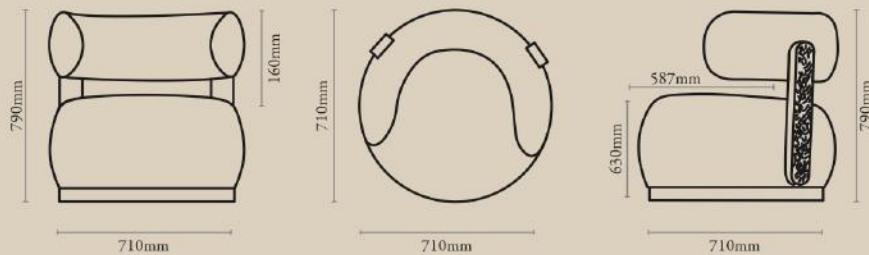

Seat Height : 460 mm

All dimensions in MM

Holm Slipcover - 2 seater

NUMBER	PRODUCT NAME	PRODUCT NUMBER	WIDTH x DEPTH x HEIGHT
I	Holm slipcover	RHEA X THOT 1010	1740mm x x 900mm x 850mm

Seat Height : 460mm

Yuto Coffee Table Set

NUMBER	PRODUCT NAME	PRODUCT NUMBER	WIDTH x DEPTH x HEIGHT
K	Yuto coffee table large	RHEA X THOT 1011	800mm x 800mm x 430mm
L	Yuto coffee table small	RHEA X THOT 1012	630mm x 630mm x 350mm

Aoto Armchair

NUMBER	PRODUCT NAME	PRODUCT NUMBER	WIDTH x DEPTH x HEIGHT
M	Aoto Armchair	RHEA X THOT 1013	710mm x 710mm x 790mm

Seat Height : 630mm

Nobu Cocktail Table (Set) - Black

NUMBER	PRODUCT NAME	PRODUCT NUMBER	WIDTH x DEPTH x HEIGHT
N	Nobu cocktail table large	RHEA X THOT 1014	444mm x 254mm x 508mm
O	Nobu cocktail table small	RHEA X THOT 1015	406mm x 254mm x 381mm

Nobu Cocktail Table (Set) - White

NUMBER	PRODUCT NAME	PRODUCT NUMBER	WIDTH x DEPTH x HEIGHT
N	Nobu cocktail table large	RHEA X THOT 1014	444mm x 254mm x 508mm
O	Nobu cocktail table small	RHEA X THOT 1015	406mm x 254mm x 381mm