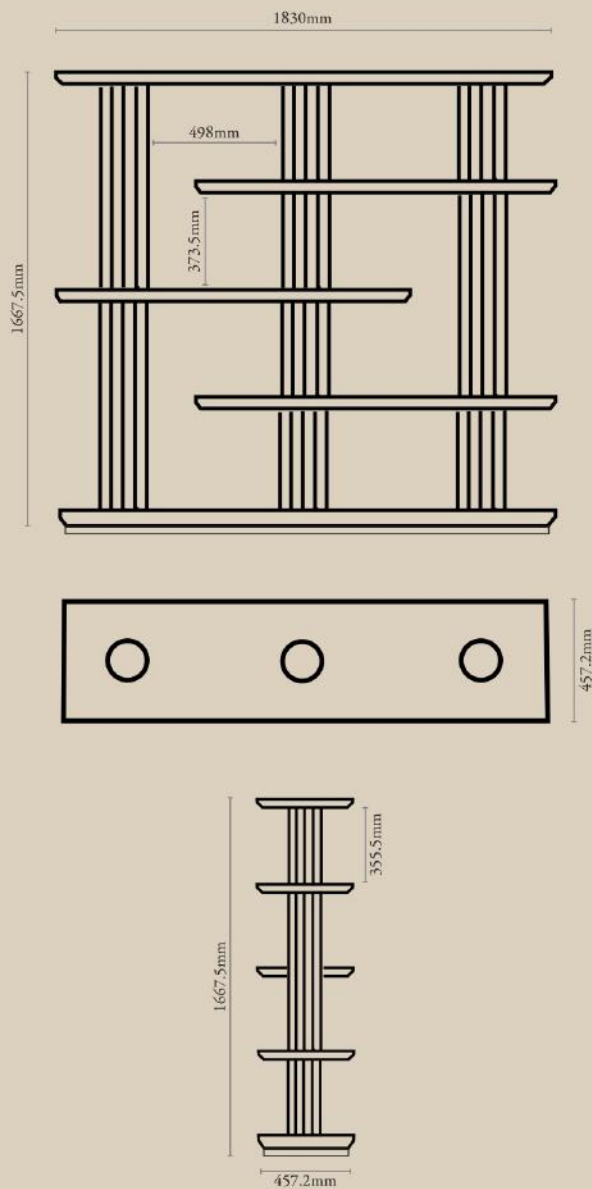

Aoto Armchair

NUMBER	PRODUCT NAME	PRODUCT NUMBER	WIDTH x DEPTH x HEIGHT
M	Aoto Armchair	RHEA X THOT 1013	710mm x 710mm x 790mm

Seat Height : 630mm

Nobu Cocktail Table (Set) - Black

NUMBER	PRODUCT NAME	PRODUCT NUMBER	WIDTH x DEPTH x HEIGHT
N	Nobu cocktail table large	RHEA X THOT 1014	444mm x 254mm x 508mm
O	Nobu cocktail table small	RHEA X THOT 1015	406mm x 254mm x 381mm

Nobu Cocktail Table (Set) - White

NUMBER	PRODUCT NAME	PRODUCT NUMBER	WIDTH x DEPTH x HEIGHT
N	Nobu cocktail table large	RHEA X THOT 1014	444mm x 254mm x 508mm
O	Nobu cocktail table small	RHEA X THOT 1015	406mm x 254mm x 381mm

Yozu Tiered Side table

NUMBER	PRODUCT NAME	PRODUCT NUMBER	WIDTH x DEPTH x HEIGHT
R	Yozu Tiered Side table	RHEA X THOT 1018	535mm x 355mm x 557.5mm

Kōji Bookshelf

NUMBER	PRODUCT NAME	PRODUCT NUMBER	WIDTH x DEPTH x HEIGHT
s	Kōji Bookshelf	RHEA X THOT 1019	1830mm x 457.5mm x 1667.5mm

Assembly required.

Asahi Dining Table - Black

NUMBER	PRODUCT NAME	PRODUCT NUMBER	WIDTH x DEPTH x HEIGHT
T	Asahi dining table	RHEA X THOT 1020	2430mm x 1210mm x 707mm

Assembly required.

Shugo Dining Table - White