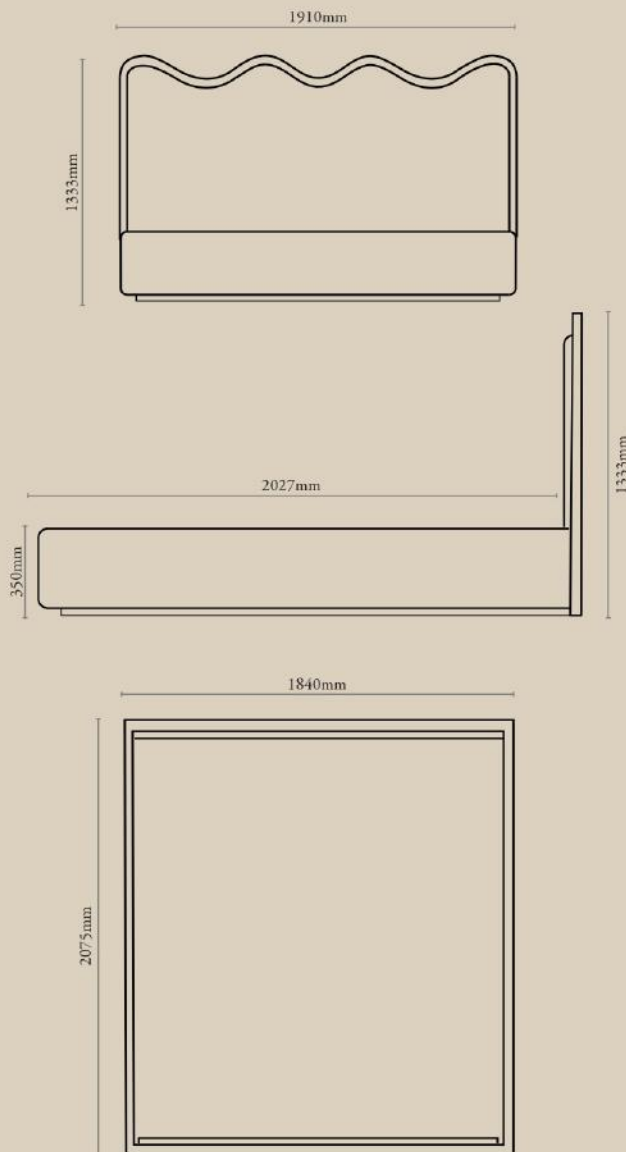

NUMBER	PRODUCT NAME	PRODUCT NUMBER	WIDTH x DEPTH x HEIGHT
T	Asahi dining table	RHEA X THOT 1020	2430mm x 1210mm x 707mm

Assembly required.

Asahi Dining Chair

NUMBER	PRODUCT NAME	PRODUCT NUMBER	WIDTH x DEPTH x HEIGHT
V	Asahi dining chair	RHEA X THOT 1022	508mm x 508mm x 812.5mm

Seat Height : 480mm

Taruki Buffet Unit

NUMBER	PRODUCT NAME	PRODUCT NUMBER	WIDTH x DEPTH x HEIGHT
W	Taruki Buffet unit	RHEA X THOT 1023	1626mm x 458mm x 712mm

Ariake Bed - Stripes

NUMBER	PRODUCT NAME	PRODUCT NUMBER	WIDTH x DEPTH x HEIGHT
X	Ariake bed - Stripes	RHEA X THOT 1024	1910mm x 2075mm x 1333mm

Mattress Size : 1850mm x 2000mm x 245mm to 305 mm
 Assembly required.

Atsuki Upholstered Bed

NUMBER	PRODUCT NAME	PRODUCT NUMBER	WIDTH x DEPTH x HEIGHT
A	Ariake bed	RHEA X THOT 1025	1910mm x 2166mm x 1067mm

Mattress Size : 1850mm x 2000mm x 245mm to 305 mm
 Assembly required.

Ariake Bench

NUMBER	PRODUCT NAME	PRODUCT NUMBER	WIDTH x DEPTH x HEIGHT
Y	Ariake bench	RHEA X THOT 1026	1575mm x 457.5mm x 662mm

Ariake Bed Side Table