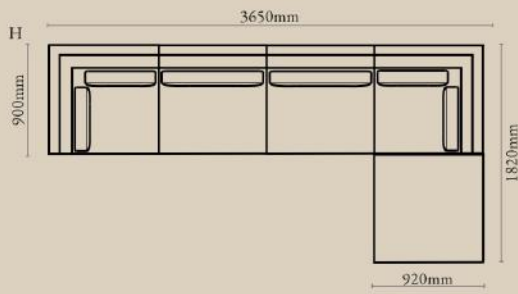

Bouclé

Composition: Poly linen(100% polyester)

Ariake Bed - Stripes

Linen

Composition: Poly linen(100% polyester)

Kenzo Sectional Sofa

NUMBER	PRODUCT NAME	PRODUCT NUMBER	WIDTH x DEPTH x HEIGHT
A	Corner module	RHEA X THOT 1001	900mm x 900mm x 850mm
B	Single Seater Module	RHEA X THOT 1002	925mm x 900mm x 850mm
C	Pouffe	RHEA X THOT 1003	920mm x 920mm x 460mm
D	3 Seater Module_1	RHEA X THOT 1004	2740mm x 920mm x 850mm
E	3 Seater Module_2	RHEA X THOT 1005	2740mm x 900mm x 850mm
F	3 Seater Module_3	RHEA X THOT 1006	2720mm x 920mm x 850mm
G	4 Seater Module	RHEA X THOT 1007	3645mm x 920mm x 850mm
H	5 Seater Module_1	RHEA X THOT 1008	3650mm x 1820mm x 850mm
I	5 Seater Module_2	RHEA X THOT 1009	3670mm x 1825mm x 850mm

Seat Height : 460 mm

All dimensions in MM

Holm Slipcover - 2 seater

NUMBER	PRODUCT NAME	PRODUCT NUMBER	WIDTH x DEPTH x HEIGHT
I	Holm slipcover	RHEA X THOT 1010	1740mm x x 900mm x 850mm

Seat Height : 460mm