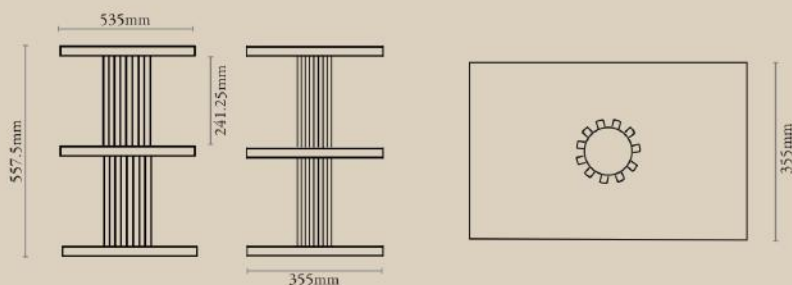

Aoto Armchair

NUMBER	PRODUCT NAME	PRODUCT NUMBER	WIDTH x DEPTH x HEIGHT
M	Aoto Armchair	RHEA X THOT 1013	710mm x 710mm x 790mm

Seat Height : 630mm

Nobu Cocktail Table (Set) - Black

NUMBER	PRODUCT NAME	PRODUCT NUMBER	WIDTH x DEPTH x HEIGHT
N	Nobu cocktail table large	RHEA X THOT 1014	444mm x 254mm x 508mm
O	Nobu cocktail table small	RHEA X THOT 1015	406mm x 254mm x 381mm

Nobu Cocktail Table (Set) - White

NUMBER	PRODUCT NAME	PRODUCT NUMBER	WIDTH x DEPTH x HEIGHT
N	Nobu cocktail table large	RHEA X THOT 1014	444mm x 254mm x 508mm
O	Nobu cocktail table small	RHEA X THOT 1015	406mm x 254mm x 381mm

Yozu Tiered Side table

NUMBER	PRODUCT NAME	PRODUCT NUMBER	WIDTH x DEPTH x HEIGHT
R	Yozu Tiered Side table	RHEA X THOT 1018	535mm x 355mm x 557.5mm

Kōji Bookshelf

NUMBER	PRODUCT NAME	PRODUCT NUMBER	WIDTH x DEPTH x HEIGHT
s	Kōji Bookshelf	RHEA X THOT 1019	1830mm x 457.5mm x 1667.5mm