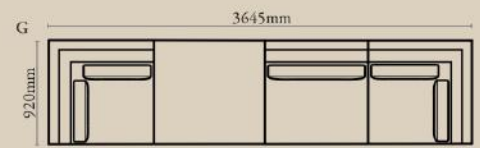

Bouclé

Composition: Poly linen(100% polyester)

Ariake Bed - Stripes

Linen

Composition: Poly linen(100% polyester)

Kenzo Sectional Sofa

NUMBER	PRODUCT NAME	PRODUCT NUMBER	WIDTH x DEPTH x HEIGHT
A	Corner module	RHEA X THOT 1001	900mm x 900mm x 850mm
B	Single Seater Module	RHEA X THOT 1002	925mm x 900mm x 850mm
C	Pouffe	RHEA X THOT 1003	920mm x 920mm x 460mm
D	3 Seater Module_1	RHEA X THOT 1004	2740mm x 920mm x 850mm
E	3 Seater Module_2	RHEA X THOT 1005	2740mm x 900mm x 850mm
F	3 Seater Module_3	RHEA X THOT 1006	2720mm x 920mm x 850mm
G	4 Seater Module	RHEA X THOT 1007	3645mm x 920mm x 850mm
H	5 Seater Module_1	RHEA X THOT 1008	3650mm x 1820mm x 850mm
I	5 Seater Module_2	RHEA X THOT 1009	3670mm x 1825mm x 850mm

Seat Height : 460 mm

All dimensions in MM

Holm Slipcover - 2 seater

NUMBER	PRODUCT NAME	PRODUCT NUMBER	WIDTH x DEPTH x HEIGHT
I	Holm slipcover	RHEA X THOT 1010	1740mm x x 900mm x 850mm

Seat Height : 460mm