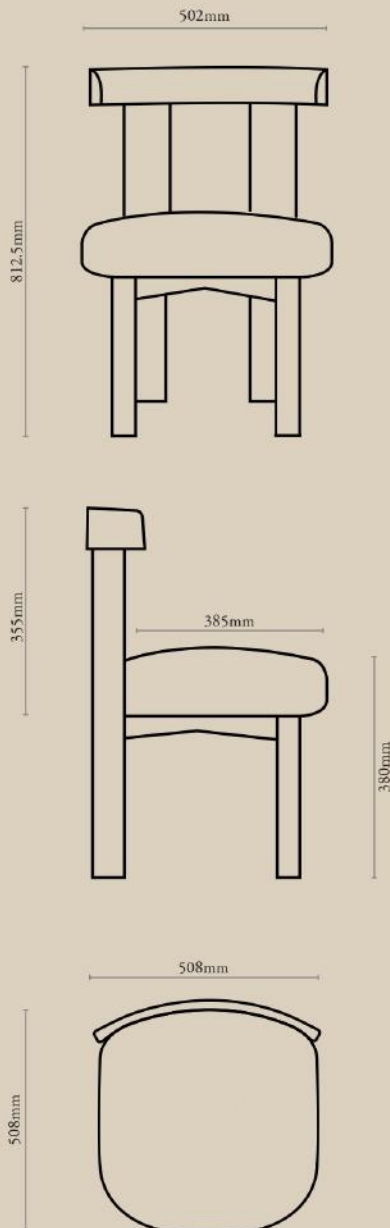

Asahi Dining Chair

NUMBER	PRODUCT NAME	PRODUCT NUMBER	WIDTH x DEPTH x HEIGHT
V	Asahi dining chair	RHEA X THOT 1022	508mm x 508mm x 812.5mm

Seat Height : 480mm