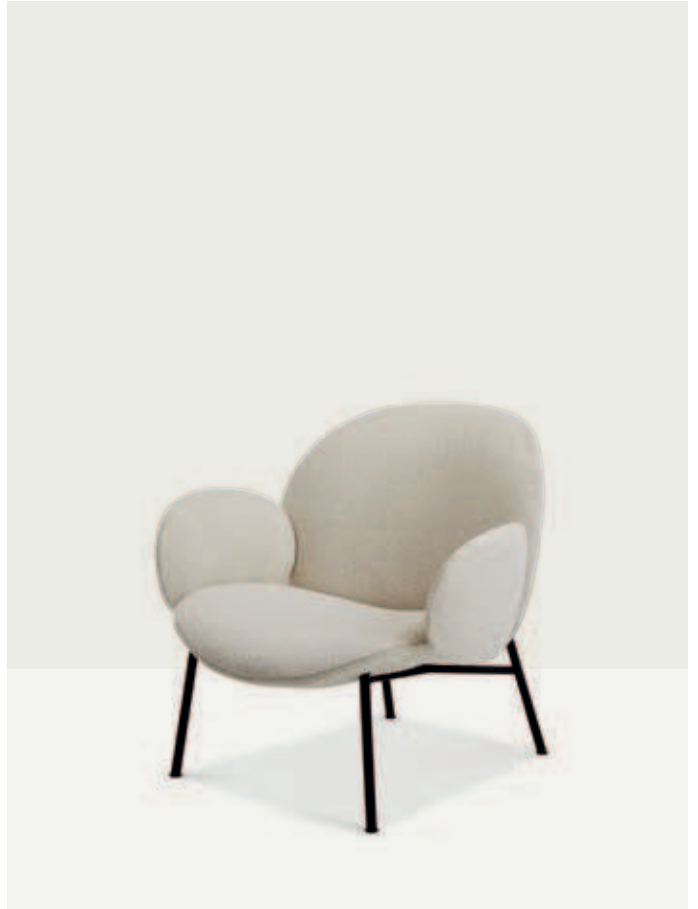

Poltrona 80×86 cm
in tessuto Teddy col. 01/1

Armchair 80×86 cm
in fabric Teddy col. 01/1