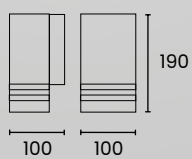

BILBAO-1

.Bilbao

DESCRIPCIÓN

Spot curvo para exterior unidireccional y bidireccional. IP44

COLORES

- Gris
- Negro

LÁMPARAS

E27 LED