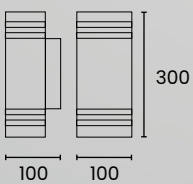

Dábor

BILBAO-2

.Bilbao

DESCRIPCIÓN

Spot curvo para exterior unidireccional y bidireccional. IP44

COLORES

- Gris
- Negro

LÁMPARAS

E27 LED