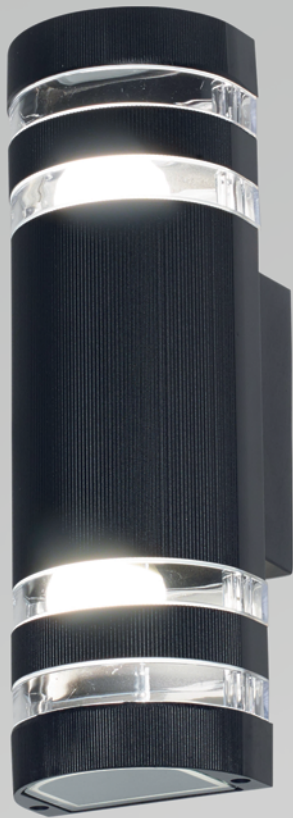

Dábor

BILBAO-2