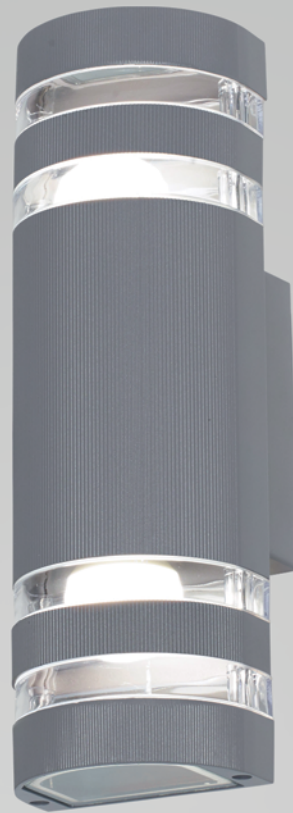

Dábor

BILBAO-2

.Bilbao

DESCRIPCIÓN

Spot curvo para exterior unidireccional y bidireccional. IP44

COLORES

- Gris
- Negro

LÁMPARAS

E27 LED