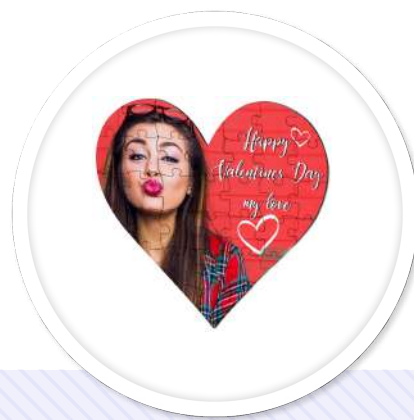

Badge MAGNETIC TYPE 75x25mm GOLD

R45,00

METAL BRACELET

Bracelet with single round ornament

R90,99

KEYRING METAL

Metal Keyring with Rectangular Shaped

R80,00

PUZZLE HEART

Wood Puzzle Heart Shape

R160,00

NECKLACE METAL

Silver Necklace with heart shaped pendant and printable inser.

R130,00

KIDS ITEMS

WHILE STOCKS LAST