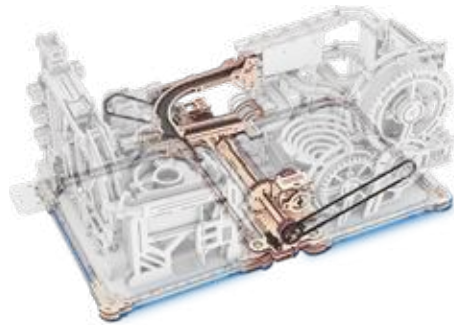

LG01 / Marble Run Link Pack

Assembled size: 515 x 303 x 239 mm (L x W x H)

Package size: 304 x 228 x 33 mm (L x W x H)

For connecting Marble Spaceport to Marble Night City