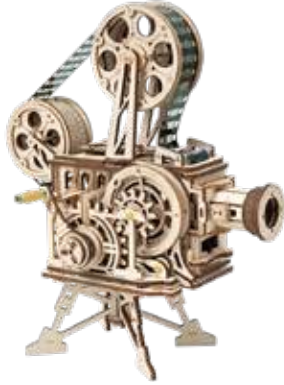

Pieces count: 420 pcs

Mechanical Models

Laser Cutting

Gear Structure

14+

LK601 / Vitascoper

Assembled size: 230 x 133 x 255 mm (L x W x H)

Package size: 320 x 235 x 51 mm (L x W x H)