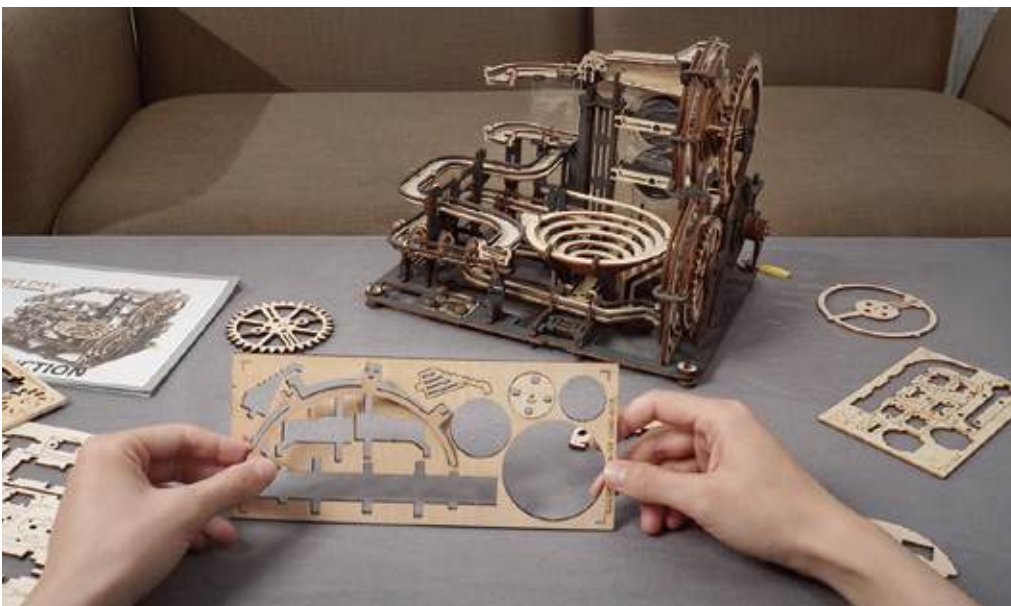

Check out these creative 3D wooden puzzles designed for teenagers and adults. We've created designs that embody the beauty of machines that mesmerize those who are observing them. This series of products are all gear driven and powered with hand cranks for amazing operation. They make impressive decorations and fun conversation pieces for the home or office. Marble runs can be inspiring and might be the oldest form of a modern day "fidget toy".