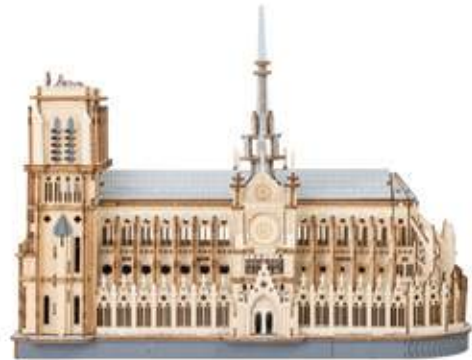

TG511/Paris Cathedral

Assembled size: 257 x 126 x 228 mm (L x W x H)

Package size: 315 x 237 x 50mm (L x W x H)

Pieces count: