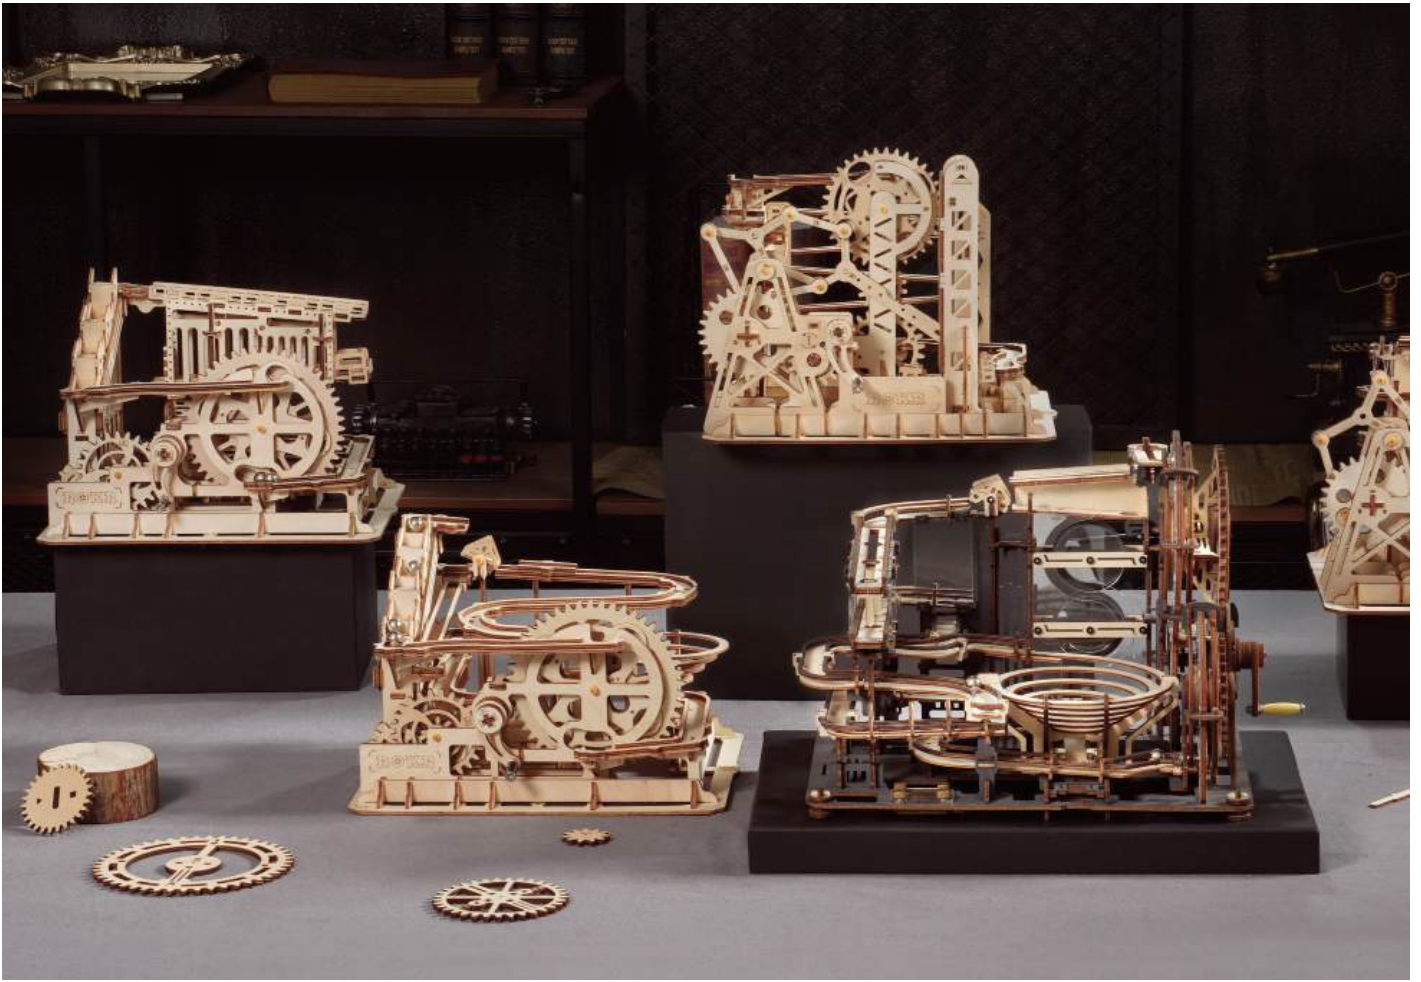

MARBLE RUNS | 14+

Check out these creative 3D wooden puzzles designed for teenagers and adults. We've created designs that embody the beauty of machines that mesmerize those who are observing them. This series of products are all gear driven and powered with hand cranks for amazing operation. They make impressive decorations and fun conversation pieces for the home or office. Marble runs can be inspiring and might be the oldest form of a modern day "fidget toy".