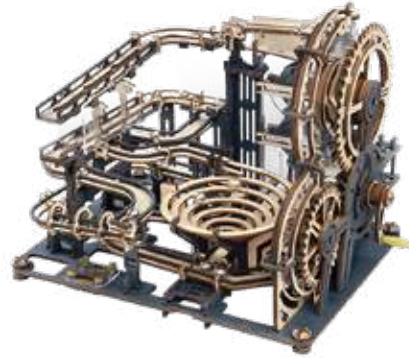

Gear Drive

Laser Cutting

Gear Structure

14+

LG501 / Marble Parkour

Assembled size: 255 x 235 x 185 mm (L x W x H)

Package size: 318 x 234 x 48 mm (L x W x H)

Pieces count: 254 pcs