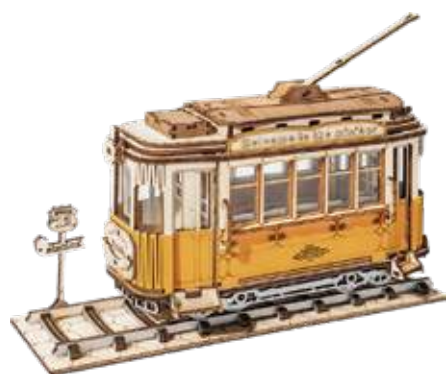

TG501 / Eiffel Tower

Assembled size: 180 x 136 x 163 mm (L x W x H)
Package size: 229 x 155 x 13.6mm (L x W x H)
Pieces count: 121 pcs

TG504 / Vintage Car

Assembled size: 180 x 136 x 174 mm (L x W x H)
Package size: 241 x 153.5 x 14.5 mm (L x W x H)
Pieces count: 164 pcs