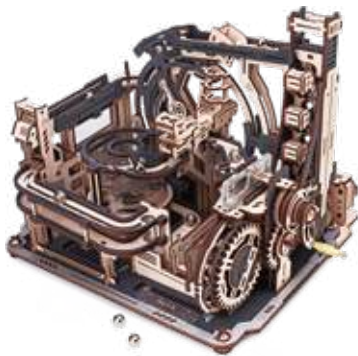

LGC01/ Marble Spaceport

Assembled size: 312 x 251 x 230 mm (L x W x H)

Package size: 320 x 236 x 85 mm (L x W x H)

Pieces count: 472 pcs