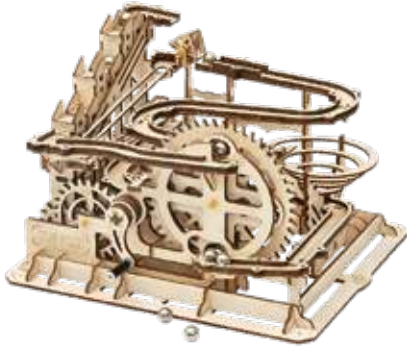

Check out these creative 3D wooden puzzles designed for teenagers and adults. We've created designs that embody the beauty of machines that mesmerize those who are observing them. This series of products are all gear driven and powered with hand cranks for amazing operation. They make impressive decorations and fun conversation pieces for the home or office. Marble runs can be inspiring and might be the oldest form of a modern day "fidget toy".

Gear Drive

Laser Cutting

Gear Structure

14+

LG501 / Marble Parkour

Assembled size: 255 x 235 x 185 mm (L x W x H)

Package size: 318 x 234 x 48 mm (L x W x H)

Pieces count: 254 pcs