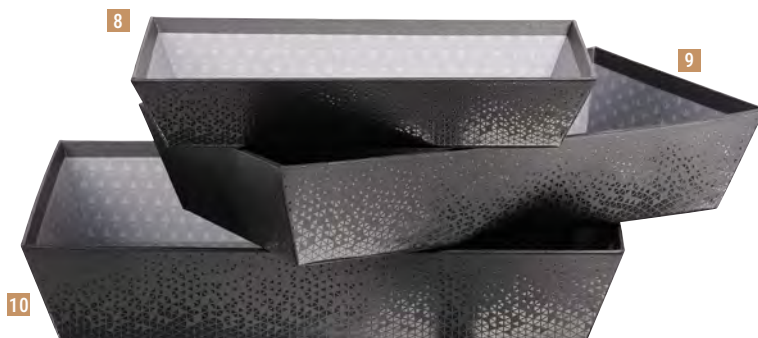

Anse rabattable
Foldable handle

6 ND142 • 25x19x8

7 ND147CXS • 15x15x5

8 ND143P • 27x20x5
9 ND144M • 33x20x7
10 ND145G • 36x27x7

Retrouvez aussi...
Also find...

Paper bag
with perforated window

(a)

► Page 120

SB647-1B • 11x9x39
SB648-2B • 18x9x39
SB649-3B • 27x9x39

Paper bag with window

(a) (b)

► Page 120

SB640XS • 20x10x17
SB641S • 20x10x29

Paper bag

(a)

► Page 120

SB642P • 25x10x22
SB643G • 35x13x33