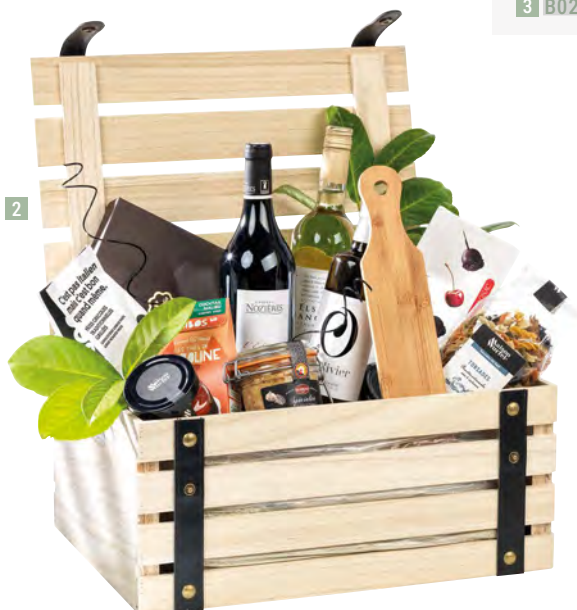

Lanière simili cuir
Faux leather straps