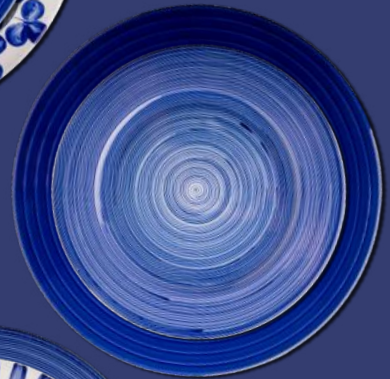

LILIEN
AUSTRIA

INDIGO

INDIGO

X8867
line inside
(cups only)

X8850
Clover

X8856
Plait

X8852
Flora

X8849
Spiral

X8857
Canvas

X8851
Flowers

X8853
Maritime

X8866
Indigo

HAND PAINTED PATTERNS:

PUL0828
cup 28 cl

PUL0808
cup 08 cl

PUL0818
cup 18 cl