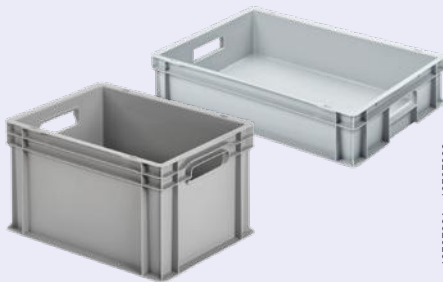

~~109€~~ **99€****BOÎTE EURO DE RANGEMENT**Qualité industrielle / Matériau Polypropylène / 40 x 30 x 23,5 cm ~~9,99€~~ **7,99€** / 60 x 40 x 12 cm ~~11,99€~~ **9,99€**à pd ~~9,99€~~ **7,99€**

42587821 - 42587822