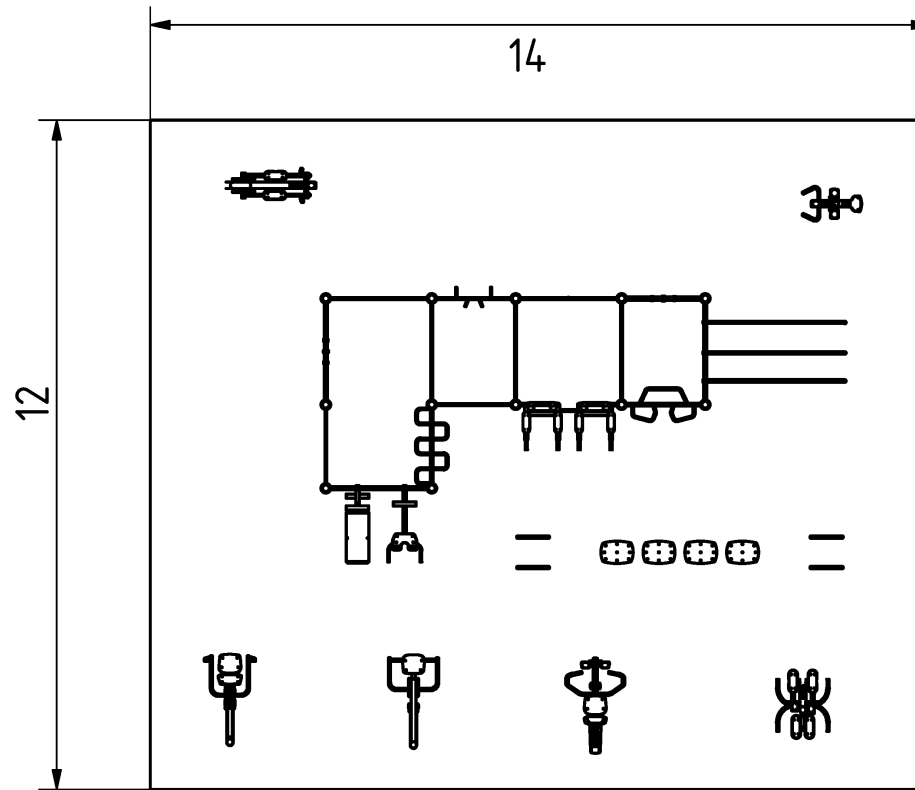

Attributes

Product code	1-3-246
Certificate	EN 16630
Age group	14 + years
Designed for	Communities
Capacity	48 people
Fall height	1.5 m

Technical specification

Anchoring option

Net weight

Material

Anti-corrosion possibility

Total Area

Color options

For more color options, discuss with your sales representative.

In-ground or surface

1149 kg

S235

Galvanized or EPD

168 m²