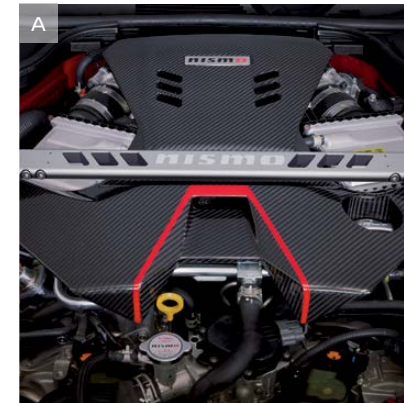

NISMO® PARTS & ACCESSORIES

Take performance to the next level

For more information and to shop online for Z® NISMO Parts & Accessories, scan the code.

Nissan Z® Performance shown in Solid Red / Super Black Two-tone⁷ with NISMO LM-RS1 19" Bronze Forged-Alloy Wheels, NISMO Forged Steel Lug Nuts, and NISMO Carbon Fiber Door Mirror Covers.⁵

CHOOSE YOUR ACCESSORIES

- A. **NISMO Carbon Fiber Engine Cover and Clear Aluminum Front Strut Tower Brace (sold separately)⁵**
  Help your engine look as epic as it goes.
- B. **NISMO Cold Air Intake**
  Designed on the dyno for power gains throughout the rpm range.
- C. **NISMO Oil Filler Cap**
  Because thrills live in the details.
- D. **NISMO Cat-Back Street and Track Exhausts (Track shown)**
  More power and an aggressive exhaust note.
- E. **NISMO Carbon Fiber Kick Plates (2-piece set)**
  Kick your style up a notch and help keep your door sills free from scuffs and scrapes.
- F. **NISMO Coilover Suspension Kit**
  Take your handling to the next level.
- G. **NISMO Adjustable Sway Bar Kit**
  For a flat ride when it counts.
- H. **NISMO Heat Exchanger**
  Help keep your engine cool on hot days and track events.

Additional Accessories:

- NISMO Front Upper Control Arm Set
- NISMO Front Outer Tie Rod End Set
- NISMO Front Sway Bar Endlink Set
- NISMO Rear Midlink Set
- NISMO Rear Lower/Camber Link Set
- NISMO Rear Traction Arm Set
- NISMO Rear Tow Arm Set
- NISMO Rear Sway Bar Endlink Set
- NISMO Brake Pads
- NISMO Forged Steel Lug Nuts
- NISMO Street Twin Disc Clutch and Flywheel
- NISMO Track Twin Disc Clutch and Flywheel
- NISMO Radiator Cap
- NISMO Fuel Filler Cap Cover
- NISMO Multi Function Blue Mirror
- And More