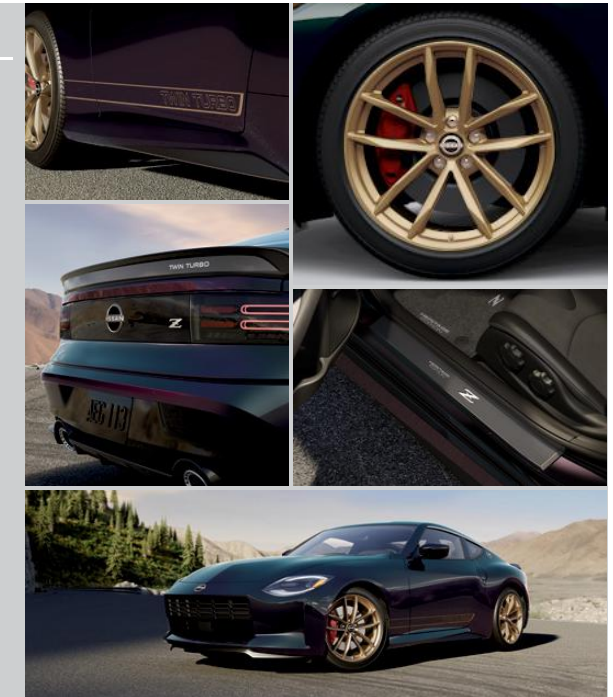

CHOOSE YOUR PACKAGE

HERITAGE EDITION (Z32 MIDNIGHT PURPLE) PACKAGE

- Exclusive Midnight Purple exterior paint
- Exclusive bronze-finish 19" x 9.5" front / 19" x 10.0" rear RAYS® forged-alloy wheels
- Carbon-fiber rear spoiler with Twin Turbo badge⁵
- Twin Turbo side decals
- Heritage Edition C-pillar decals
- Heritage Edition illuminated kick plates
- Heritage Edition carpeted floor mats