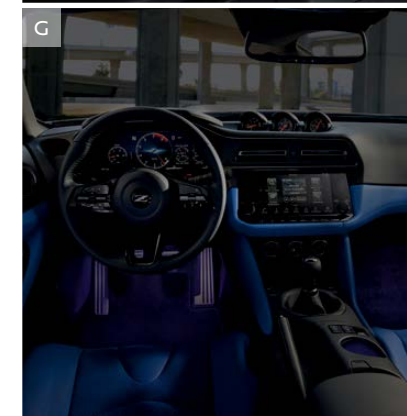

GENUINE NISSAN ACCESSORIES

The ultimate personal statement

Every Genuine Nissan Accessory is custom-fit, custom-designed and durability-tested. Each one is backed by Nissan's 3-year/36,000-mile (whichever occurs first) limited warranty (if installed by dealer at the time of new vehicle purchase) and can be financed when installed by dealer at time of new vehicle purchase.¹³

For more information and to shop online for Z® Genuine Nissan Accessories, scan the code.

Nissan Z® Performance shown with 240Z-Style Front Fascia, Black Hood and Side Graphics, C-Pillar Emblems, 19" Retro-Style Aluminum-Alloy Wheels w/ Z Center Caps, Overfenders, and Carbon-Fiber Rear Spoiler.⁵

CHOOSE YOUR ACCESSORIES

A. Z Center Caps

The perfect finishing touch to an awesome Z!

B. Floor Mats — Carpeted, All-Season, Premium Carpeted (2-piece sets) (sold separately)

Protect your Z's carpet and help keep things clean.

C. Vehicle Cover

Designed to fit like a glove.

D. Black Metallic Illuminated Kick Plates (2-piece set), Interior Door Scuff Protection (sold separately)

Make a bold entrance every time and help protect your interior.

E. Retractable Cargo Cover

Keep your possessions away from prying eyes.

F. Z Owner's Manual Portfolio

Keep your owner's manuals in one convenient case with the Z-branded portfolio.

G. Interior Accent Lighting

Surround your Z cockpit in a choice of cool colors.

H. Dual Camera Drive Recorder^{14, 15}

Can capture incidents in front of your Z and inside of it, such as break-ins or accidents.

Additional Accessories: