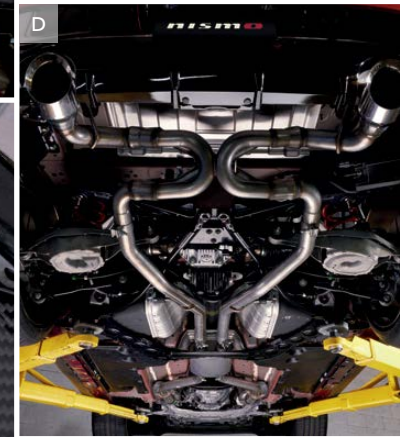

NISMO® PARTS & ACCESSORIES

Take performance to the next level

For more information and to shop online for Z® NISMO Parts & Accessories, scan the code.

Nissan Z® Performance shown in Solid Red / Super Black Two-tone⁷ with NISMO LM-RS1 19" Bronze Forged-Alloy Wheels, NISMO Forged Steel Lug Nuts, and NISMO Carbon Fiber Door Mirror Covers.⁵

CHOOSE YOUR ACCESSORIES

- A. **NISMO Carbon Fiber Engine Cover and Clear Aluminum Front Strut Tower Brace (sold separately)⁵**
  Help your engine look as epic as it goes.
- B. **NISMO Cold Air Intake**
  Designed on the dyno for power gains throughout the rpm range.
- C. **NISMO Oil Filler Cap**
  Because thrills live in the details.
- D. **NISMO Cat-Back Street and Track Exhausts (Track shown)**
  More power and an aggressive exhaust note.
- E. **NISMO Carbon Fiber Kick Plates (2-piece set)**
  Kick your style up a notch and help keep your door sills free from scuffs and scrapes.
- F. **NISMO Coilover Suspension Kit**
  Take your handling to the next level.
- G. **NISMO Adjustable Sway Bar Kit**
  For a flat ride when it counts.
- H. **NISMO Heat Exchanger**
  Help keep your engine cool on hot days and track events.

Additional Accessories:

- NISMO Front Upper Control Arm Set
- NISMO Front Outer Tie Rod End Set
- NISMO Front Sway Bar Endlink Set
- NISMO Rear Midlink Set
- NISMO Rear Lower/Camber Link Set
- NISMO Rear Traction Arm Set
- NISMO Rear Tow Arm Set
- NISMO Rear Sway Bar Endlink Set
- NISMO Brake Pads
- NISMO Forged Steel Lug Nuts
- NISMO Street Twin Disc Clutch and Flywheel
- NISMO Track Twin Disc Clutch and Flywheel
- NISMO Radiator Cap
- NISMO Fuel Filler Cap Cover
- NISMO Multi Function Blue Mirror
- And More