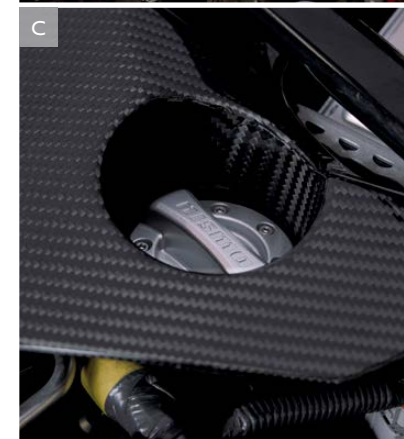

NISMO® PARTS & ACCESSORIES

Take performance to the next level

For more information and to shop online for Z® NISMO Parts & Accessories, scan the code.

Nissan Z® Performance shown in Solid Red / Super Black Two-tone⁷ with NISMO LM-RS1 19" Bronze Forged-Alloy Wheels, NISMO Forged Steel Lug Nuts, and NISMO Carbon Fiber Door Mirror Covers.⁵

CHOOSE YOUR ACCESSORIES

- A. **NISMO Carbon Fiber Engine Cover and Clear Aluminum Front Strut Tower Brace (sold separately)⁵**
  Help your engine look as epic as it goes.
- B. **NISMO Cold Air Intake**
  Designed on the dyno for power gains throughout the rpm range.
- C. **NISMO Oil Filler Cap**
  Because thrills live in the details.
- D. **NISMO Cat-Back Street and Track Exhausts (Track shown)**
  More power and an aggressive exhaust note.
- E. **NISMO Carbon Fiber Kick Plates (2-piece set)**
  Kick your style up a notch and help keep your door sills free from scuffs and scrapes.
- F. **NISMO Coilover Suspension Kit**
  Take your handling to the next level.
- G. **NISMO Adjustable Sway Bar Kit**
  For a flat ride when it counts.
- H. **NISMO Heat Exchanger**
  Help keep your engine cool on hot days and track events.

Additional Accessories:

- NISMO Front Upper Control Arm Set
- NISMO Front Outer Tie Rod End Set
- NISMO Front Sway Bar Endlink Set
- NISMO Rear Midlink Set
- NISMO Rear Lower/Camber Link Set
- NISMO Rear Traction Arm Set
- NISMO Rear Tow Arm Set
- NISMO Rear Sway Bar Endlink Set
- NISMO Brake Pads
- NISMO Forged Steel Lug Nuts
- NISMO Street Twin Disc Clutch and Flywheel
- NISMO Track Twin Disc Clutch and Flywheel
- NISMO Radiator Cap
- NISMO Fuel Filler Cap Cover
- NISMO Multi Function Blue Mirror
- And More