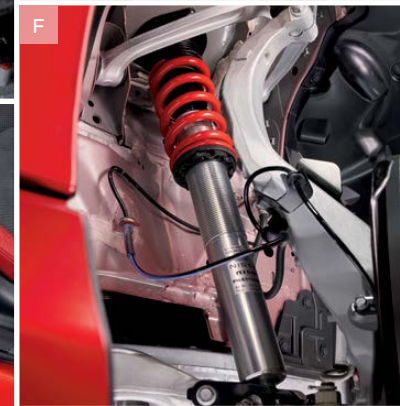

NISMO® PARTS & ACCESSORIES

Take performance to the next level

For more information and to shop online for Z® NISMO Parts & Accessories, scan the code.

Nissan Z® Performance shown in Solid Red / Super Black Two-tone⁷ with NISMO LM-RS1 19" Bronze Forged-Alloy Wheels, NISMO Forged Steel Lug Nuts, and NISMO Carbon Fiber Door Mirror Covers.⁵

CHOOSE YOUR ACCESSORIES

- A. **NISMO Carbon Fiber Engine Cover and Clear Aluminum Front Strut Tower Brace (sold separately)⁵**
  Help your engine look as epic as it goes.
- B. **NISMO Cold Air Intake**
  Designed on the dyno for power gains throughout the rpm range.
- C. **NISMO Oil Filler Cap**
  Because thrills live in the details.
- D. **NISMO Cat-Back Street and Track Exhausts (Track shown)**
  More power and an aggressive exhaust note.
- E. **NISMO Carbon Fiber Kick Plates (2-piece set)**
  Kick your style up a notch and help keep your door sills free from scuffs and scrapes.
- F. **NISMO Coilover Suspension Kit**
  Take your handling to the next level.
- G. **NISMO Adjustable Sway Bar Kit**
  For a flat ride when it counts.
- H. **NISMO Heat Exchanger**
  Help keep your engine cool on hot days and track events.

Additional Accessories:

- NISMO Front Upper Control Arm Set
- NISMO Front Outer Tie Rod End Set
- NISMO Front Sway Bar Endlink Set
- NISMO Rear Midlink Set
- NISMO Rear Lower/Camber Link Set
- NISMO Rear Traction Arm Set
- NISMO Rear Tow Arm Set
- NISMO Rear Sway Bar Endlink Set
- NISMO Brake Pads
- NISMO Forged Steel Lug Nuts
- NISMO Street Twin Disc Clutch and Flywheel
- NISMO Track Twin Disc Clutch and Flywheel
- NISMO Radiator Cap
- NISMO Fuel Filler Cap Cover
- NISMO Multi Function Blue Mirror
- And More