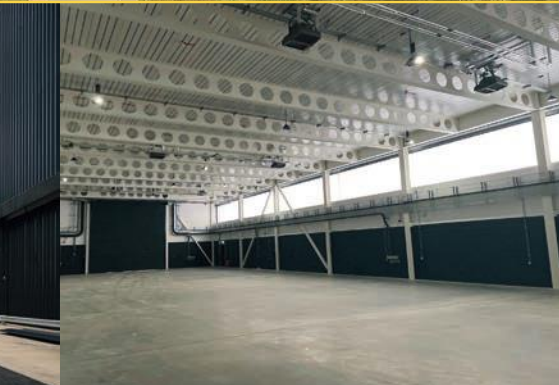

18 stages

including the UK's largest, fully sound-proofed, air-conditioned and heated stages at 41,000 Sq Ft with clear heights of 50ft.

plus 38 workshops
up to 9 acres of backlot
and 125,000 Sq Ft
of luxury office suites

Best studio complexes in the UK!

- 'On-the-Lot' production support companies
- A wealth of filming locations close by
- Experienced & knowledgeable management team

38 workshops

125,000 Sq Ft
of luxury office suites