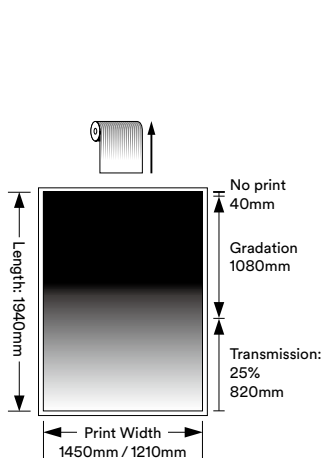

Illumina Silky-S

SH2SSIM-S SO
(Single gradation type)