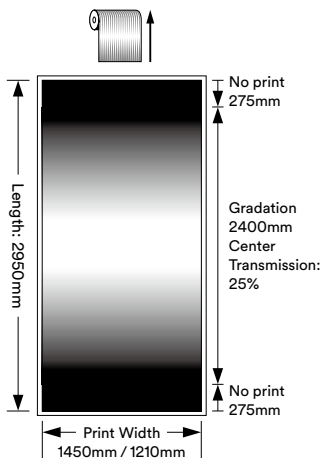

Illumina Silky-W

SH2SSIM-W SO
(Center gradation type)