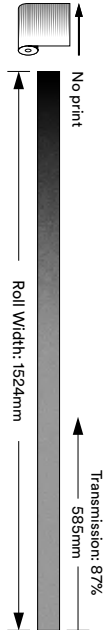

Single Gradation

Mist-S