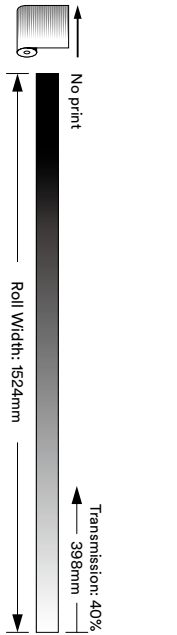

Illumina-PR
SH2FGIM-PR NEW