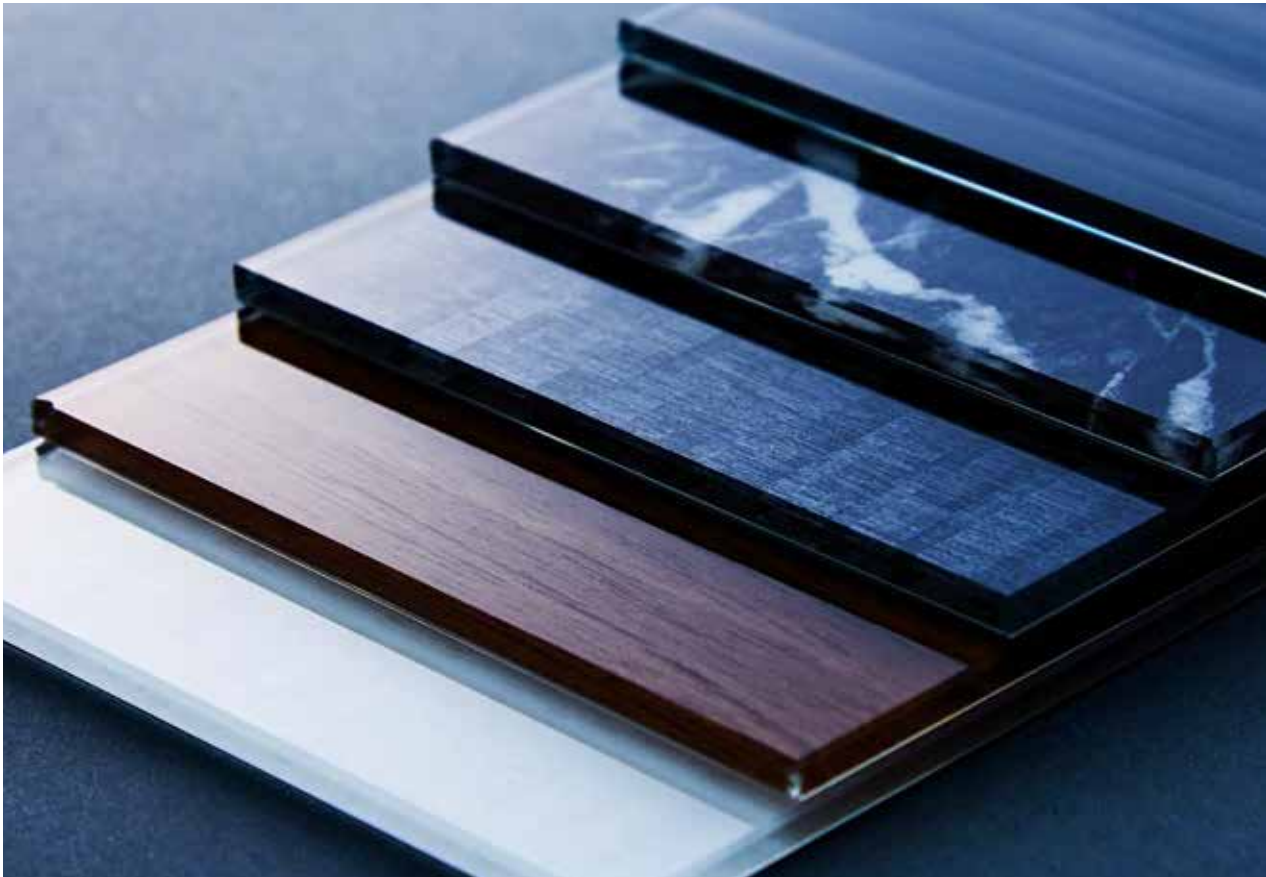

FA-1678DG / FW-1022DG / FA-1528DG / ST-1587DG / FA-1161DG