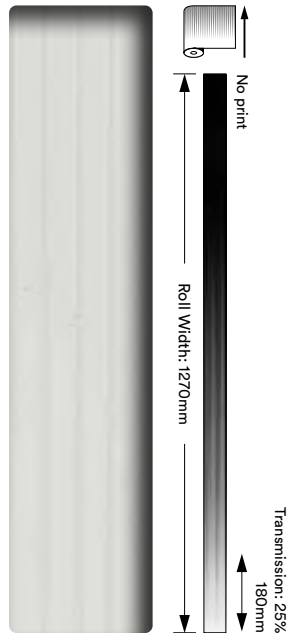

Tsurugi
SH2FGTG