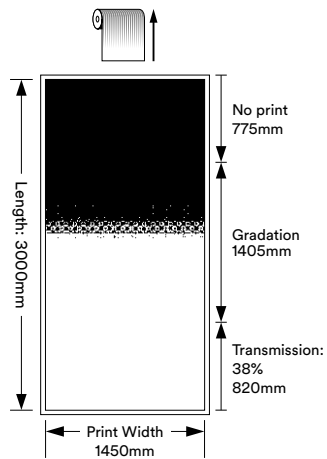

Illumina Seamless-PR

SH2SSIM-PR NEW SO
(Single gradation type)