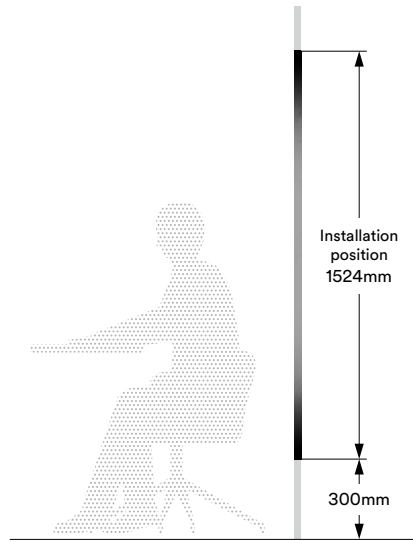

Example of Mist-W installation position

The same installation position is recommended for Pop-W, Oval, Sand and Cloud.