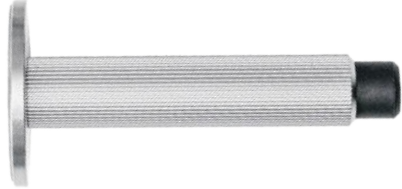

Far from being a conventional door stopper, Arpa Wall is installed onto the wall in the area where the door makes contact, providing a smooth and resistant surface to cushion the impact.

Elegant and lasting, this aluminum door stopper is the perfect choice to add style and provide protection for both doors and walls.

Diameter: 50 mm / Length: 100 mm

Fixation with screw or adhesive

Brushed dark brass

Rustic brass

Stainless steel look

Brushed black

Technical info on page 34

In line with recent trends

Finishes:
BRUSHED DARK BRASS
STAINLESS STEEL LOOK
BRUSHED BLACK
RUSTIC BRASS

Diameter: 45 mm

Height: 30 mm

Fixation with screw or
adhesive

Technical info on page 34

Easy installed, elegant and long-lasting, the Arpa aluminum door stopper is the perfect choice for adding style and providing protection for both doors and walls. The version of the Arpa wall door stopper is also available and can be combined with different products from the same range (handles, knobs and wall hooks).