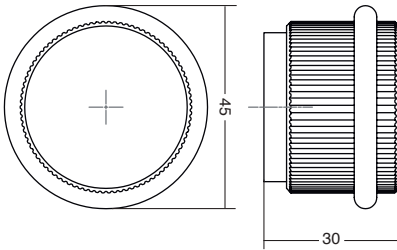

ARPA

ALUMINIUM

Designer: Viefe Studio

L24 Stainless steel look	L291 Brushed dark brass	L30 Brushed black	L623 Rustic brass	$\emptyset$	H	↓	☐
8011045L24	8011045L291	8011045L30	8011045L623	45	30	1	12