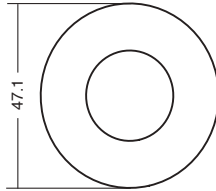

8003

BUGGY

ALUMINIUM

Designer: Kaschkasch

L618

Brushed brass cava

8003047L618

LM27

Lava grey

8003047LM27

Ø	H	↓	☐
47.1	46.6	1	12