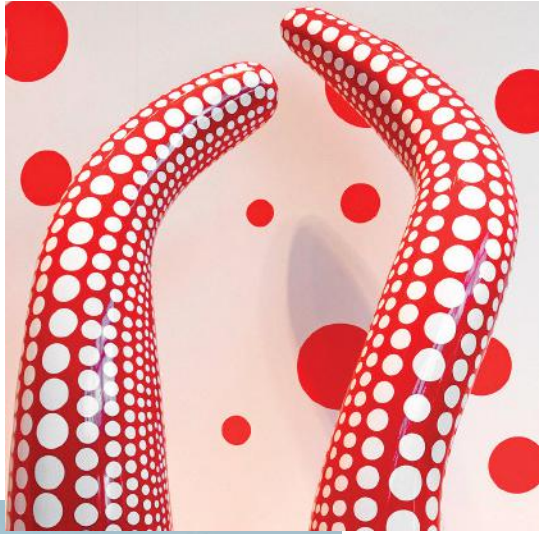

Artistic circles

The reinterpretation of Yayoi Kusama's iconic circles by Kaschkasch when creating the Puk door stopper is a demonstration of how art and design can find synergy to create unique pieces. In this case, the German design studio has captured the essence of Kusama's work which is characterized by the use of repetitive patterns of spots and circles. Puk takes the functionality of door stops to a new dimension.