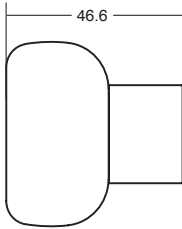

Diameter: 50 mm / Length: 100 mm

Fixation with screw or adhesive

Brushed dark brass

Rustic brass

Stainless steel look

Brushed black

Technical info on page 34

In line with recent trends

8003047LM27

Ø	H	↓	☐
47.1	46.6	1	12

Fixation with screw

8007

LOW

ALUMINIUM

Designer: Hector Diego

L618