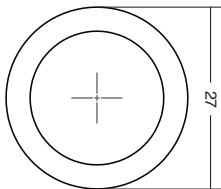

Fixation with screw or adhesive

8009

GRAF

ALUMINIUM

Designer: Viefe Studio

L24

Stainless steel look

8009027L24

L291

Brushed dark brass

8009027L291

L30

Brushed black

8009027L30

Ø	H	↓	☐
27	28	1	12