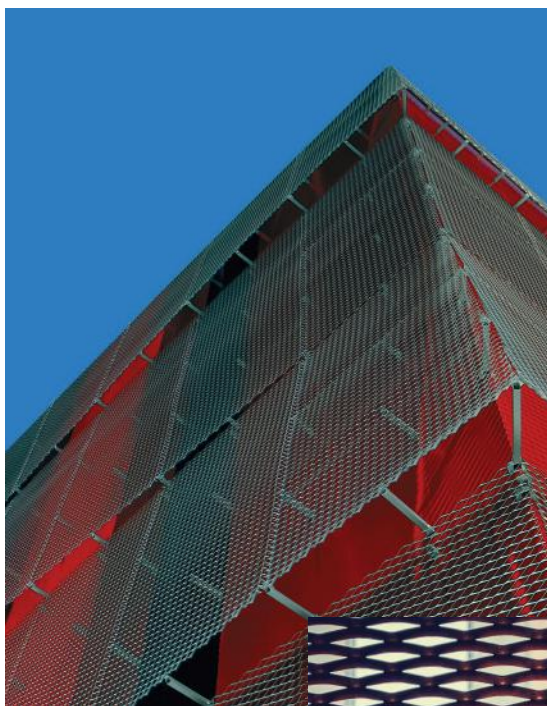

Elegant industrial minimalism

Maintaining its minimalist industrial identity, Viefe Studio has been inspired by the mesh and architectural structures which distinguish the large foundries, such as those in San Francisco, to create the Graf door stopper.