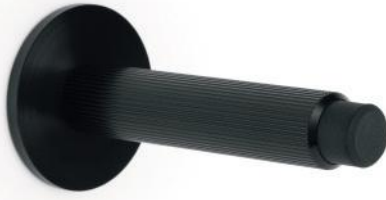

Far from being a conventional door stopper, Arpa Wall is installed onto the wall in the area where the door makes contact, providing a smooth and resistant surface to cushion the impact.

Elegant and lasting, this aluminum door stopper is the perfect choice to add style and provide protection for both doors and walls.

Model N°: 8013

Material: ALUMINIUM

Designer: VIEFFE STUDIO

Finishes:

BRUSHED DARK BRASS

RUSTIC BRASS

STAINLESS STEEL LOOK

BRUSHED BLACK

Diameter: 50 mm / Length: 100 mm

Fixation with screw or adhesive

Brushed dark brass

Rustic brass

Stainless steel look

Brushed black

Technical info on page 34

In line with recent trends