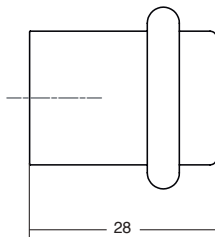

Diameter: 50 mm / Length: 100 mm

Fixation with screw or adhesive

Brushed dark brass

Rustic brass

Stainless steel look

Brushed black

Technical info on page 34

In line with recent trends

L291

Brushed dark brass

8009027L291

L30

Brushed black

8009027L30

Ø	H	↓	☐
27	28	1	12

Fixation with screw