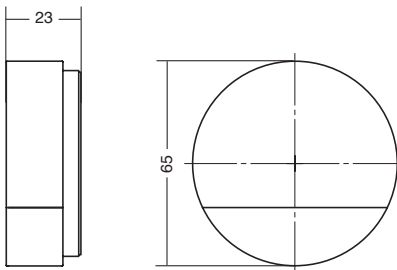

PUK

WOOD

Designer: Kaschkasch

W16 Oak	W17 Walnut	WM2 Ash matt black lacquered	$\emptyset$	H	↓	☐
8002065W16	8002065W17	8002065WM2	65	23	-	12