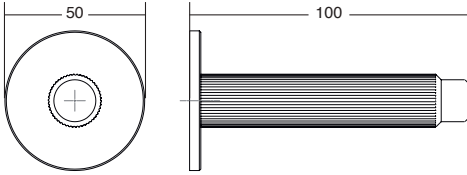

8013

ARPA WALL

ALUMINIUM

Designer: Viefe Studio

L24 Stainless steel look	L291 Brushed dark brass	L30 Brushed black	L623 Rustic brass	$\emptyset$	H	↓	☐
8013103L24	8013103L291	8013103L30	8013103L623	50	100	1	12