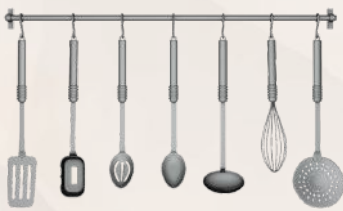

UTENSILS

DEVELOPED BY CHEFS FOR CHEFS

By Professionals for Professionals

Our Quantum Pro range has been designed with the professional Chefs in mind. All Quantum Pro products have been subjected to real heavy duty use and abuse by our Chef brand ambassadors in their own professional kitchens before being made available to you.

Spatulas

Spoons & Scrappers

Click or Scan for Catalogue