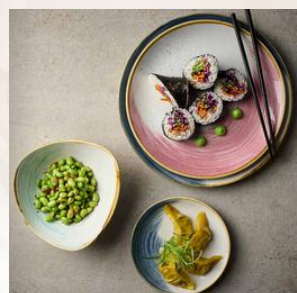

Q'tessence

(Origin: Singapore)

Q'tessence products are designed with a variety of styles, shapes, and colors, which made from porcelain, which is durable and resistant to chips and scratches.

Click or Scan for Catalogue

Stoneware

Durawhite

BAUSCHER

GERMANY

(Origin: Germany)

Bauscher products feature a harmonious blend of innovation and durability, elevating the dining experience with their exquisite designs.

Click or Scan for Catalogue

CHURCHILL

(Origin: UK)

Churchill products are super vitrified durable, timeless, and elegant - a perfect blend of longevity and style.

Click or Scan for Catalogue

Churchill
What's new

Churchill
Combined