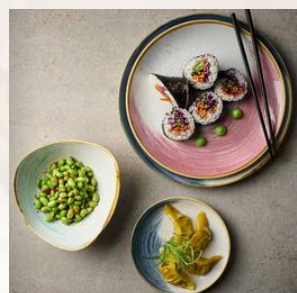

CHURCHILL

(Origin: UK)

Churchill products are super vitrified durable, timeless, and elegant - a perfect blend of longevity and style.

Click or Scan for Catalogue