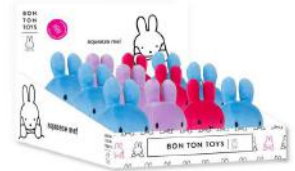

**Miffy Squish Display
Plano/Flat**

IBTT22300065
ORDER INCREMENT: 1