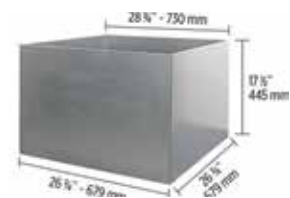

OPTIONAL METAL INSERT