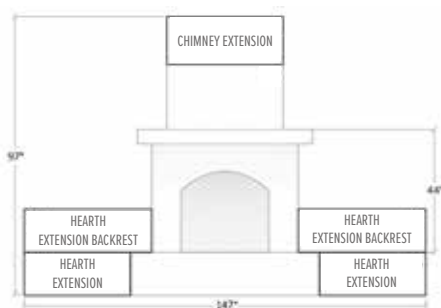

INCLUDES:

- Gas Fireplace
- (1) Chimney Extension,
- (2) Hearth Extension Backrests
- (2) Hearth Extensions with Caps
- Choice of Stone Veneer Finishing* (installation not included)
- Firebrick and Mortar
- Log Grate, Log Set, Burner, and Pan

* SEE PAGE 9 FOR OPTIONS

WILMINGTON OUTDOOR FIREPLACE

37"D x 68"L x 81"H

PRE-FABRICATED

These pre-built fireplaces are available to ship immediately and can be installed in a day, so you're able to enjoy a warm fire right away. The units come complete with a stainless steel firebox, pipe and metal termination cap, and are factory made so the look is consistent with the photos shown.