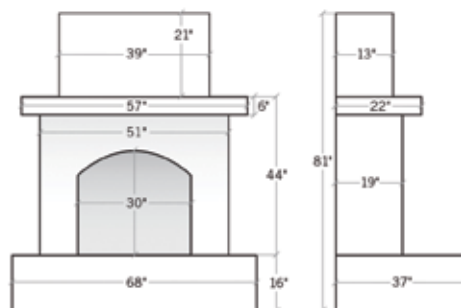

* SEE PAGE 9 FOR OPTIONS

WILMINGTON OUTDOOR FIREPLACE

37"D x 68"L x 81"H

PRE-FABRICATED

These pre-built fireplaces are available to ship immediately and can be installed in a day, so you're able to enjoy a warm fire right away. The units come complete with a stainless steel firebox, pipe and metal termination cap, and are factory made so the look is consistent with the photos shown.