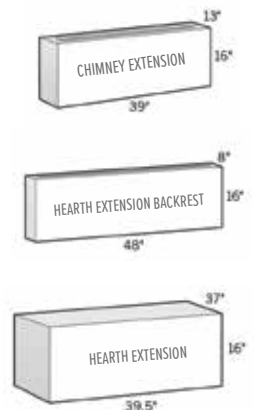

INCLUDES:

- Gas Fireplace
- (1) Chimney Extension,
- (2) Hearth Extension Backrests
- (2) Hearth Extensions with Caps
- Choice of Stone Veneer Finishing* (installation not included)
- Firebrick and Mortar
- Log Grate, Log Set, Burner, and Pan

* SEE PAGE 9 FOR OPTIONS

WILMINGTON OUTDOOR FIREPLACE

37"D x 68"L x 81"H

PRE-FABRICATED

These pre-built fireplaces are available to ship immediately and can be installed in a day, so you're able to enjoy a warm fire right away. The units come complete with a stainless steel firebox, pipe and metal termination cap, and are factory made so the look is consistent with the photos shown.