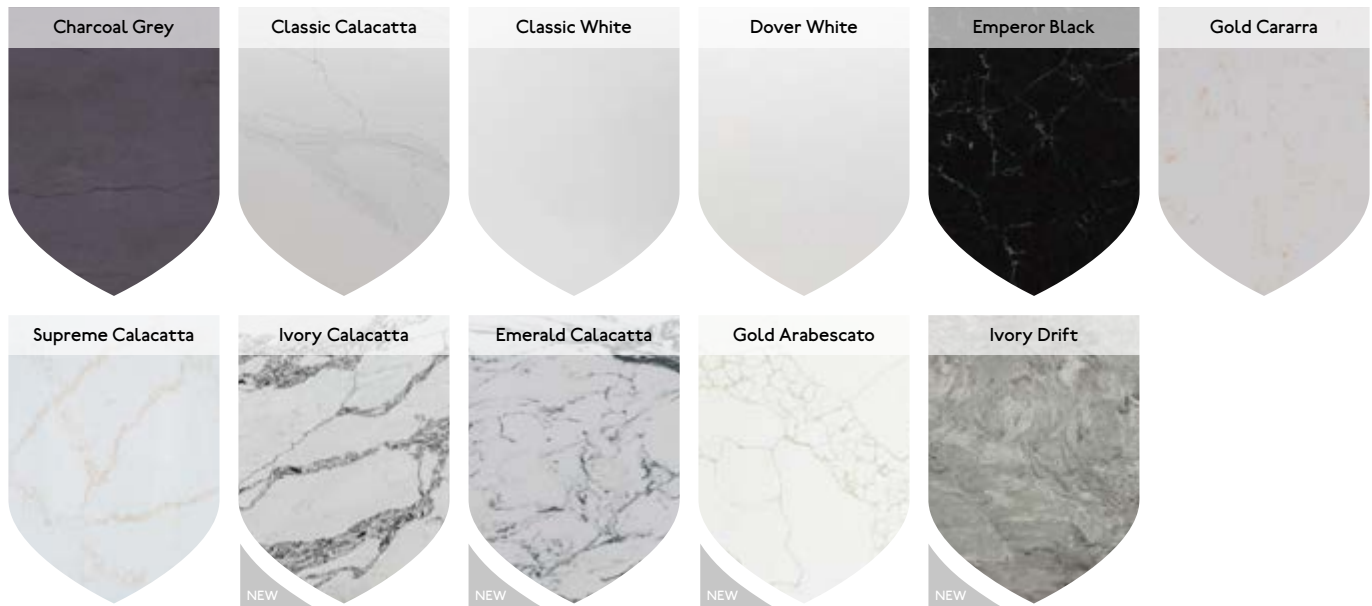

much wider range of colours available than in other natural materials, from calm, muted tones to bold, bright shades. The only real limit is your imagination.

We have an excellent selection of quartz worktops and we supply all the major brands such as Silestone, Technistone, Compac, Cimstone, Caesarstone and Quartek, which are available and ready to go in our warehouses. This durable material is extremely hygienic and hard-wearing, giving you the perfect worktop for your home whatever your style.

10
YEAR
WARRANTY

FREE
SAMPLES

QUARTZ

PORCELAIN

Porcelain worktops have grown in popularity over the last 10 years, they can also be known as sintered stone. Because porcelain worktops are engineered, the sky is the limit with the colour and design options that this stone has to offer. Porcelain worktops provide a great look for the on trend, modern kitchen designs to the traditional kitchen designs.