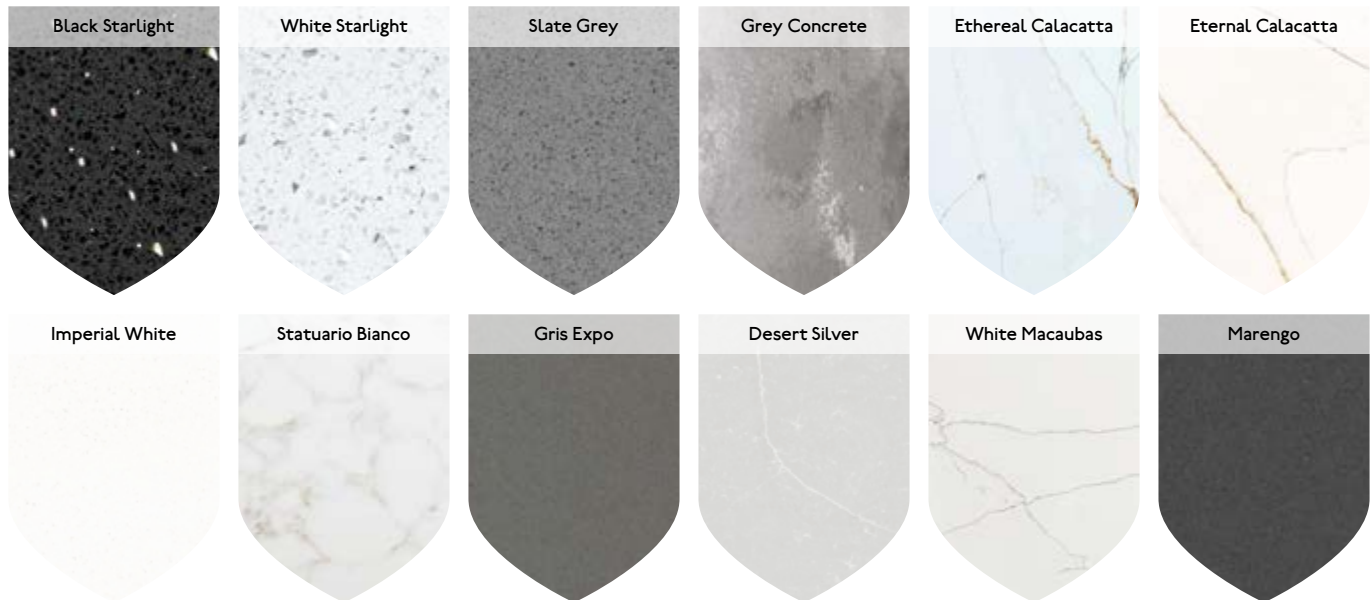

much wider range of colours available than in other natural materials, from calm, muted tones to bold, bright shades. The only real limit is your imagination.

We have an excellent selection of quartz worktops and we supply all the major brands such as Silestone, Technistone, Compac, Cimstone, Caesarstone and Quartek, which are available and ready to go in our warehouses. This durable material is extremely hygienic and hard-wearing, giving you the perfect worktop for your home whatever your style.

10
YEAR
WARRANTY

FREE
SAMPLES

QUARTZ

PORCELAIN

Porcelain worktops have grown in popularity over the last 10 years, they can also be known as sintered stone. Because porcelain worktops are engineered, the sky is the limit with the colour and design options that this stone has to offer. Porcelain worktops provide a great look for the on trend, modern kitchen designs to the traditional kitchen designs.