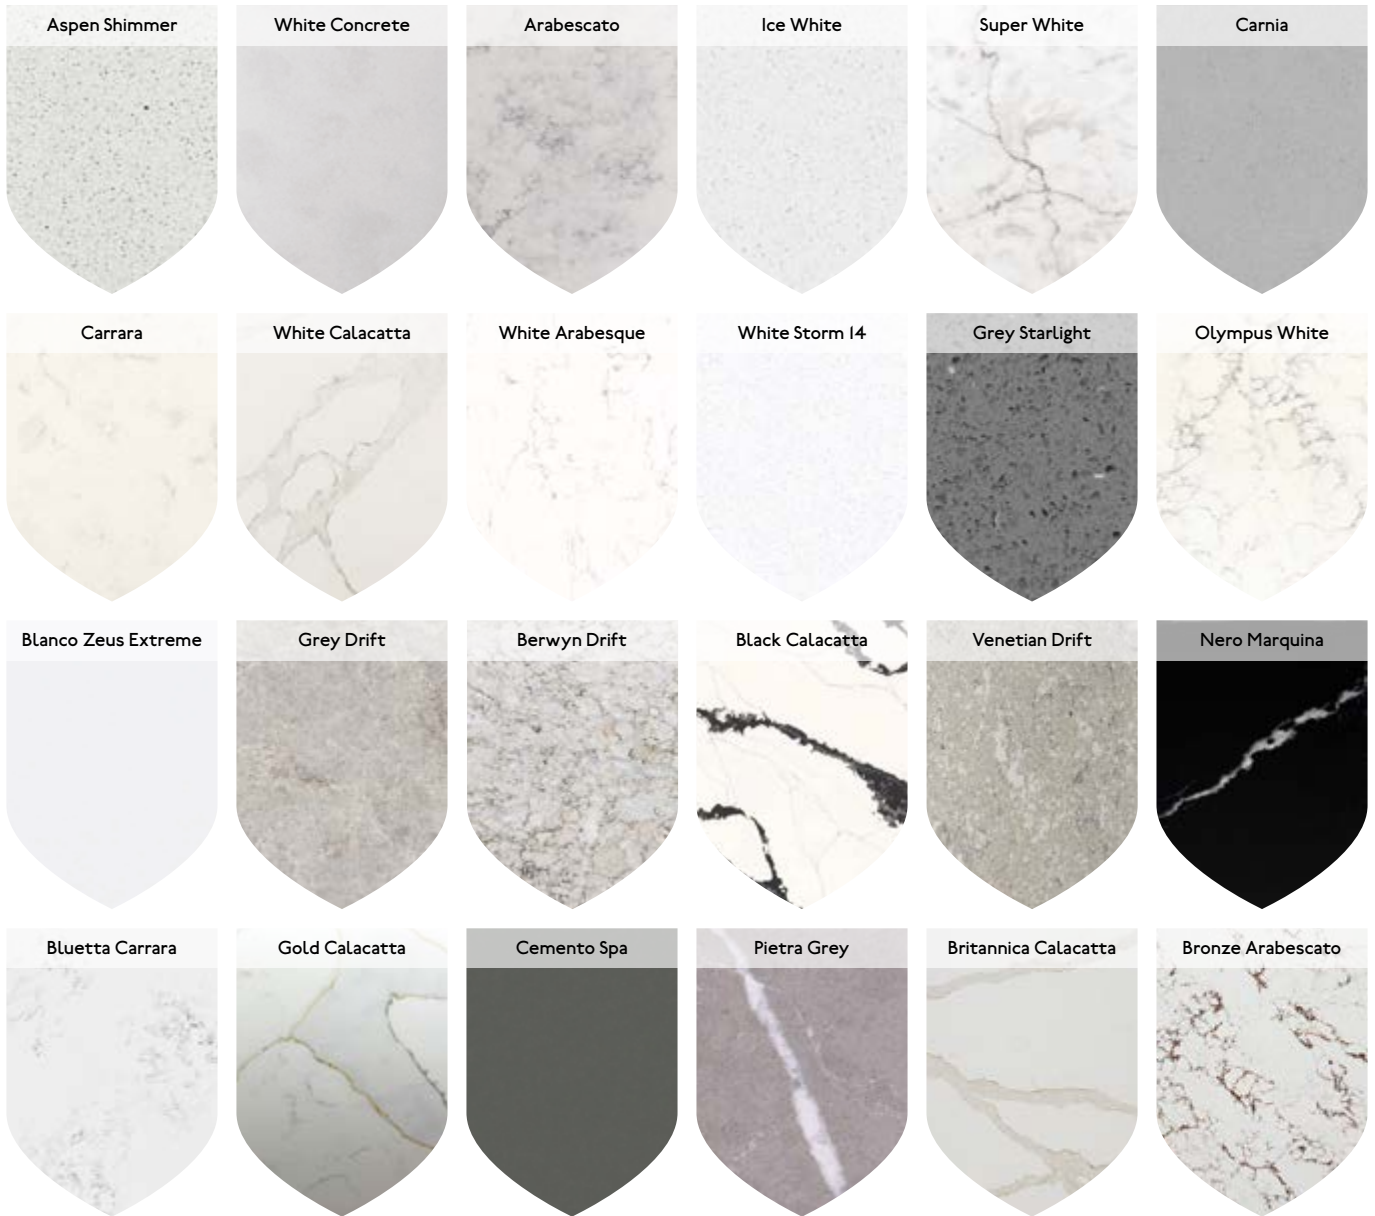

much wider range of colours available than in other natural materials, from calm, muted tones to bold, bright shades. The only real limit is your imagination.

We have an excellent selection of quartz worktops and we supply all the major brands such as Silestone, Technistone, Compac, Cimstone, Caesarstone and Quartek, which are available and ready to go in our warehouses. This durable material is extremely hygienic and hard-wearing, giving you the perfect worktop for your home whatever your style.

10
YEAR
WARRANTY

FREE
SAMPLES

QUARTZ

PORCELAIN

Porcelain worktops have grown in popularity over the last 10 years, they can also be known as sintered stone. Because porcelain worktops are engineered, the sky is the limit with the colour and design options that this stone has to offer. Porcelain worktops provide a great look for the on trend, modern kitchen designs to the traditional kitchen designs.