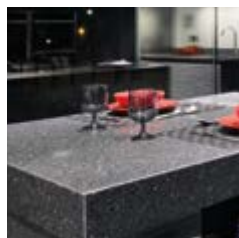

GENUINE BRETON QUARTZ

We only use genuine quartz to manufacture your quartz worktops, produced using patented Breton Spa technology. Unlike many companies who use cheap imitation quartz.