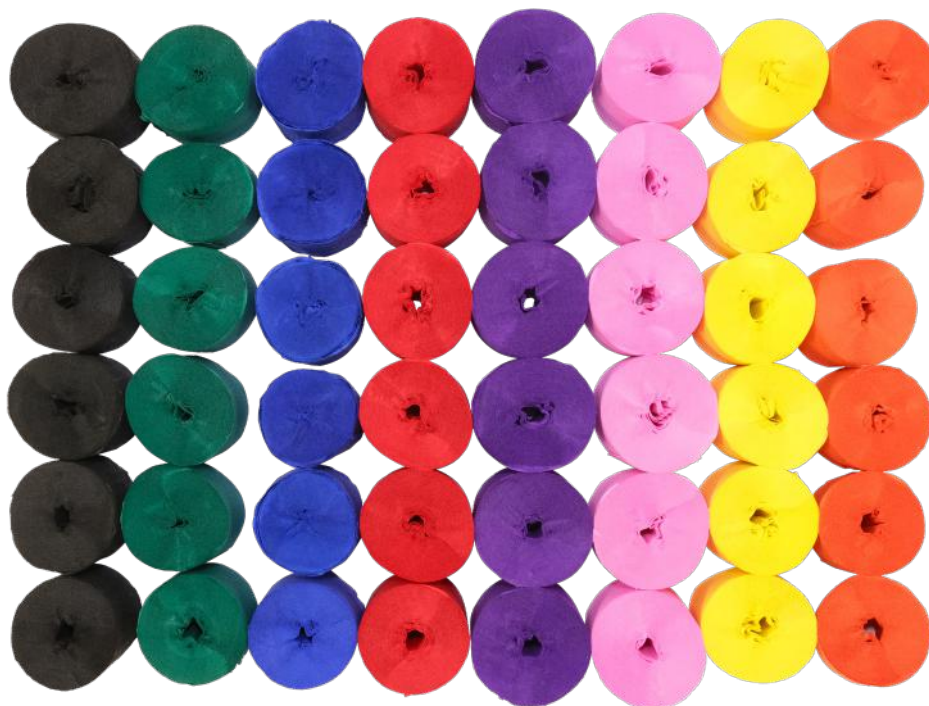

crepepaper

- Crepe Paper Assorted
- Crepe Paper Single Colour
- Foil Crepe Paper Assorted
- Foil Crepe Paper Single Colour
- Fluro Crepe Paper Assorted
- Fluro Crepe Paper Single Colour
- Crepe Logs
- **Streamers**

Streamers

RCS35X13