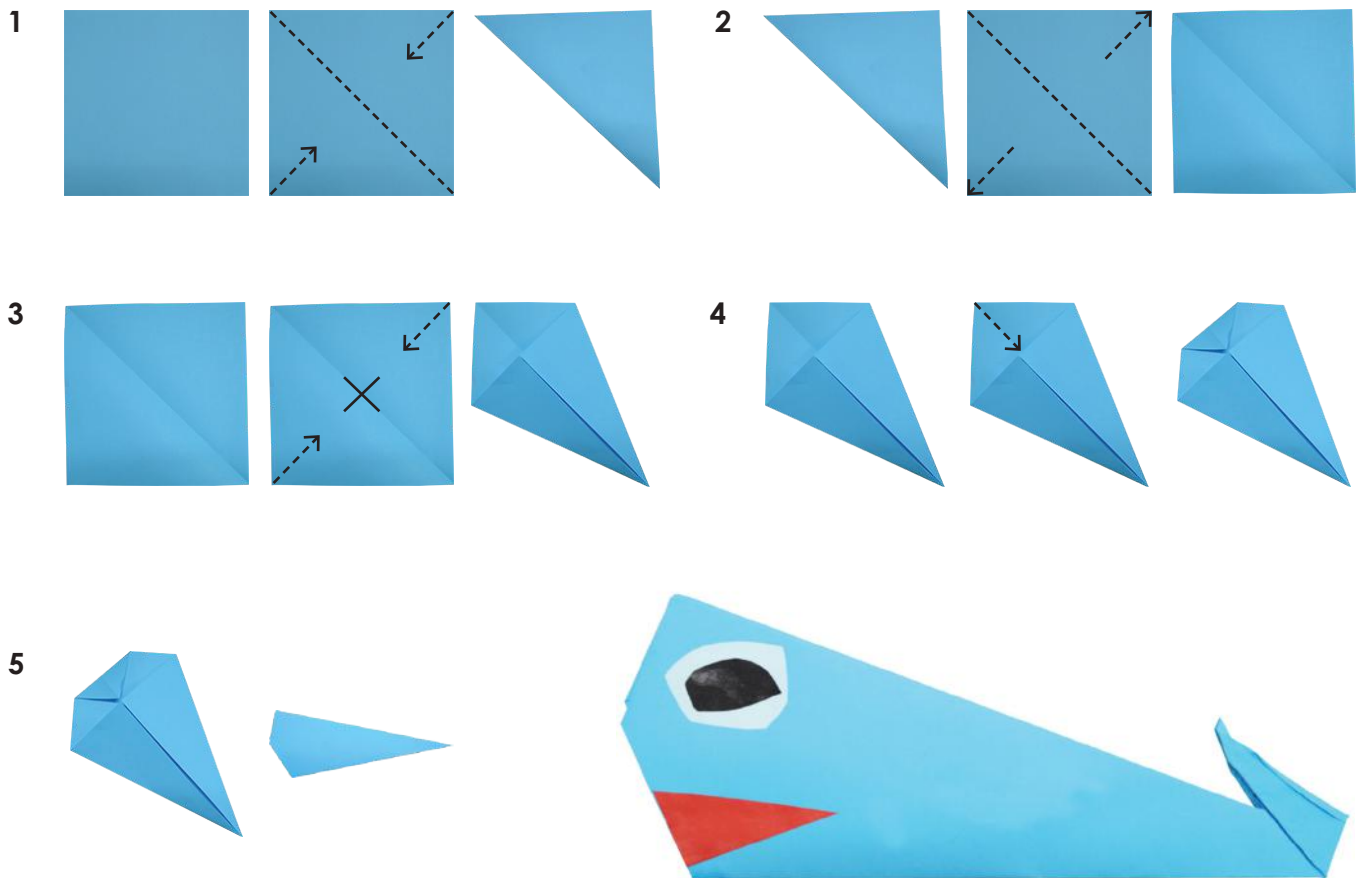

Craft Project

Difficulty: **Intermediate**

Note: Some adult assistance required

kindershapes | Whale

ACTIVITY

Create a paper fold whale

TOOLS

Glue stick
Scissors

PRODUCT:

M254 - Matt Squares

CRAFT TEMPLATE:

Not Required

INSTRUCTIONS

1. Fold a square in half.
2. Unfold the square showing the crease in the middle.
3. Fold the left bottom and right top edges to the middle.
4. Fold the top middle edge to the last fold.
5. Fold in half. Open slightly fold up back section for the tail.
  Cut out & paste on details like eyes and mouth.

Scan me for more craft ideas