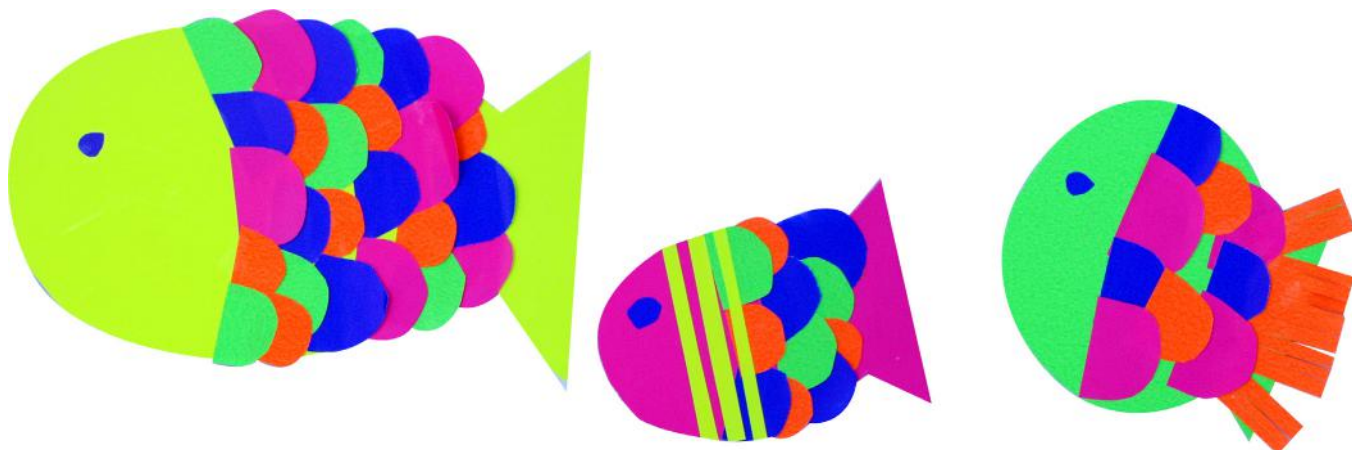

fluroboard

Rainbow Fluro Board is a vibrant coloured 300gsm board that is available in assorted and single colour packs. The standout fluro colours of Rainbow Fluro Board make them a great presentation and art & craft product.