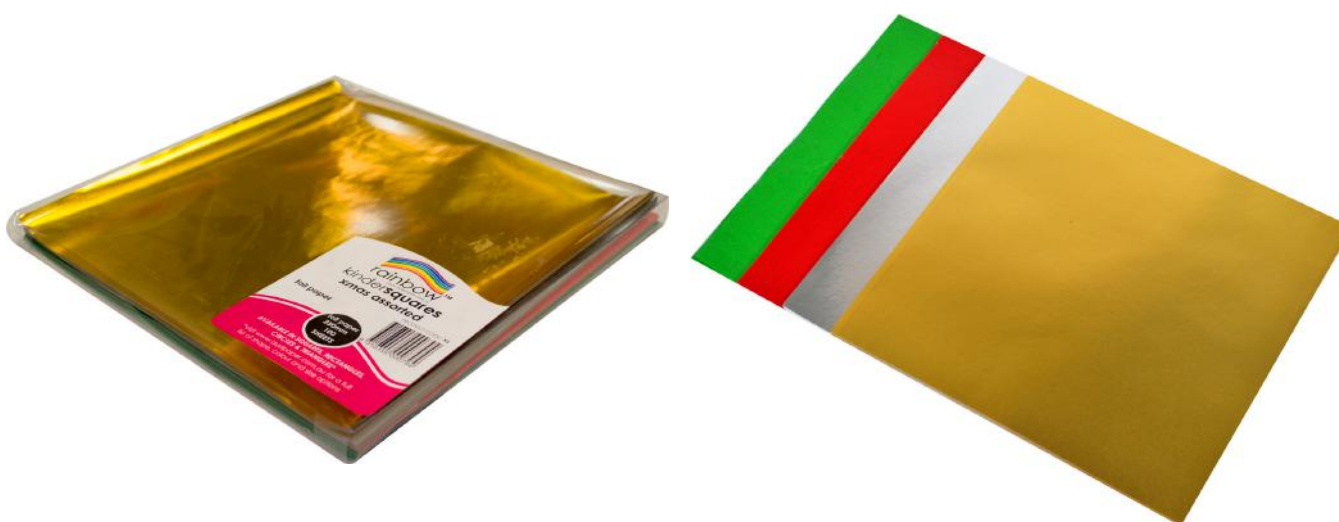

Kinder Squares | Corrugated Board

CBSQ2

Code	Description	Colour
CBSQ2	Rainbow Premium Corrugated Board Squares Double Sided Colour 180mm 50 sheets	Assorted

Kinder Squares | Mixed Packs

XS

Code	Description	Colour
XS	Rainbow Premium Xmas Foil & Gloss Paper Squares Single Sided 250mm 100 sheets per PVC Box	Assorted