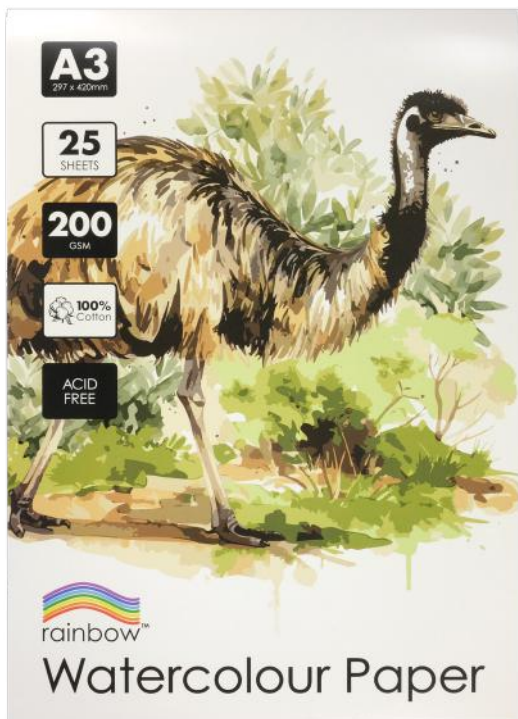

2136597

Code	Description	Colour
2136597	Rainbow School Mounting Pack 60 Sheets Assorted Sizes Black Board & Coloured Sheets	Assorted

Pasteboard

Rainbow Pasteboard is a great product for making posters, frames and picture collages.

RPB320WH

RPB510WH

Code	Description	Colour
RPB320WH	Rainbow Pasteboard 320mm x 510mm 250gsm 50 Sheets	White
RPB510WH	Rainbow Pasteboard 510mm x 640mm 400gsm 50 Sheets	White

Watercolour Pads

The Rainbow Watercolour Pads are designed to support artists at every stage, from beginners to more experienced creatives. Available in both 200gsm and 300gsm, these pads offer the flexibility to suit different techniques and skill levels.