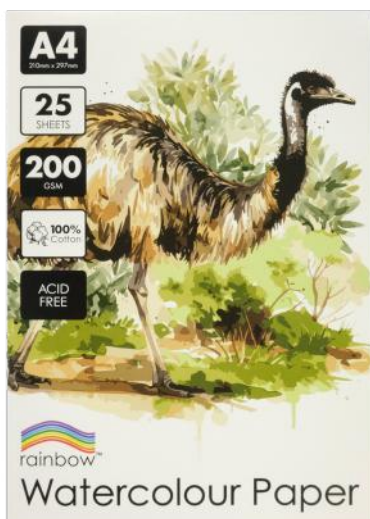

RWC200A425