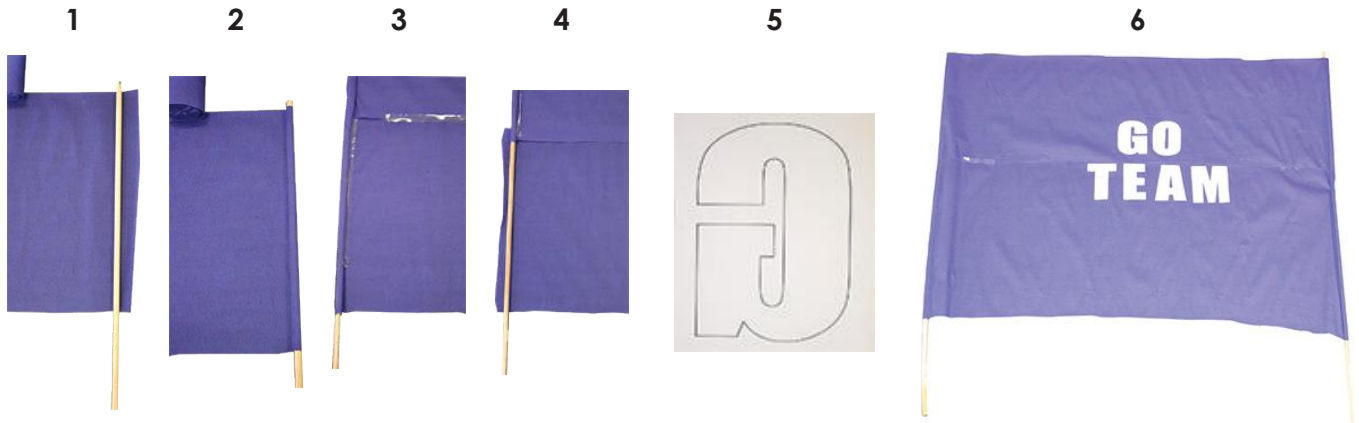

Craft Project

Difficulty: **Intermediate**

Note: Some adult assistance required

crepepaper | Run Through Banner

INSTRUCTIONS

1. Choose the colours you need for the background of your banner. Lay down flat your supports to hold up the banner. In this example we have used some basic dowel wood.
  Give yourself enough length of crepe paper and have it hanging over past the support. Wrap around the support and hold firm in place with sticky tape.
2. Once the crepe paper is firmly held to the support. Run the crepe log along the width of your banner and also give yourself a enough spread under the support on the other side.
  Once again wrap this side under the support and firmly hold with your tape.
3. With your next piece of crepe log simply follow the same process as steps one and two. However this time make sure you over lap the two pieces along width of the banner.
4. Once again firmly hold the second piece of crepe log to the supports. This time also on the back of the banner make sure you firmly stick the two pieces of crepe log to each other.
  Repeat these steps until you get the size of the banner you need. This will mean the banner size is complete. Now we need to do some lettering of encouragement.

TOOLS

Scissors.
Sticky Tape.
Support to hold banner.

PRODUCT:

- Rainbow Crepe Logs.
- Rainbow Office Paper (optional).

CRAFT TEMPLATE:

None required.

5. You can use any sort of material for this. However we have found that the Rainbow Office Paper is a perfect product. Make a stencil of your lettering and print off or write down. We recommend printing your letter backwards. That way if you miss cut a little bit, your stencil wont show on the banner.
6. Once your letters are cut stick them down and your banner is ready to go. Experiment a little with colours and designs to make creative and unique designs. For larger run through banners we recommend you cut small squares out of the banners so the players running through can rip their way through the banner. This will stop the chance of them getting caught up in the banner.