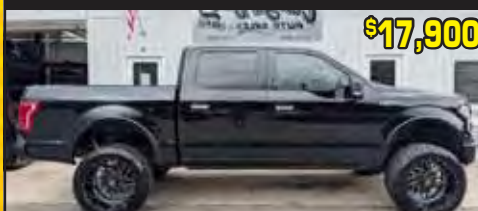

2015 INFINITI QX80 BASE

\$15,500

ALL POWER, 3RD ROW SEAT, LEATHER, BEAUTIFUL RIDE, SUPER NICE INSIDE & OUT! STK#14186

2014 RAM 1500 EXPRESS 4WD

\$16,000

LEVELED ON NITTO MT'S, SUPER CLEAN, RUNS OUT GREAT, ONLY 97K MILES, STK#14221

2014 FORD F-150 LARIAT 4WD

\$16,500

RARE 6.2L V8, BLACK ON BLACK, FULLY LOADED, LEVELED ON 20'S, STK#14246

2015 FORD F-150 XLT

\$16,500

STK#14251

2016 FORD F-150 LARIAT 4WD

\$17,900

KEYLESS, LOCAL TRADE, ALL POWER, NAVIGATION, LEATHER, BLACK ON BLACK, 6" RC LIFT W/35" RT'S, STK#14232

2019 FORD F-150 XLT 4WD

\$18,500

STK#14239

2018 GMC SIERRA 1500 SLT 4WD

\$21,000

KEYLESS, LOCAL TRADE, ALL POWER, HEATED SEATS, NAVIGATION, SUPER CLEAN, LEATHER, FULLY LOADED, RIDING ON MICHELIN'S, STK#14265

2020 GMC SIERRA 1500 SLE 4WD

\$21,500

3" LIFT W/BRAND NEW 35" GLADIATORS, SUPER NICE SOUTHERN ONE OWNER! STK# 14254

2013 FORD F-250 SD LARIAT 4WD

\$23,000

KEYLESS, LOCAL TRADE, ALL POWER, NAVIGATION, LEATHER, 6.7L POWERSTROKE, TUNED & DELETED, CLEAN TRUCK, STK#14276