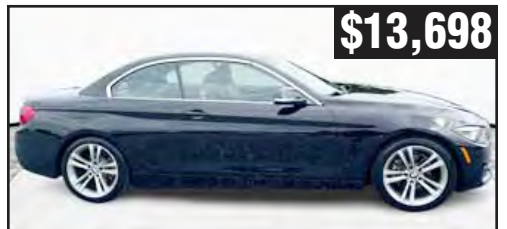

OAK RIDGE AUTO SALES

336-605-3445

3410 EDGEFIELD CT. | GREENSBORO, NC
Visit Us Online Now at www.OakRidgeAutoSales.com

WE WILL BUY YOUR CAR OR TRUCK!

\$10,298

2016 TOYOTA CAMRY SE
173K MILES | STK. #2404

\$10,798

2014 TOYOTA CAMRY SE SPORT
178K MILES | STK. #2406

\$11,698

2008 BMW 3-SERIES 335I
130K MILES | STK. #2325

\$13,398

2017 TOYOTA CAMRY SE
130K MILES | STK. #2334

\$13,598

2018 SUBARU WRX PREMIUM AWD
143K MILES | STK. #2383