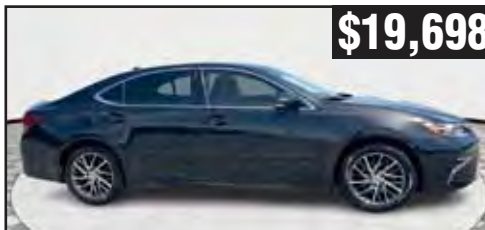

2014 BMW 5-SERIES 535I
87K MILES | STK. #2004

$19,698