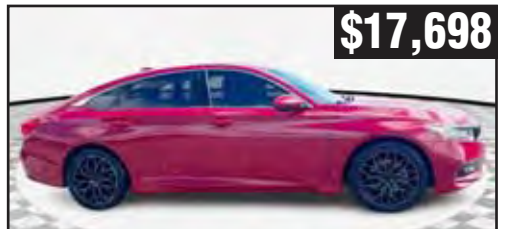

\$13,698

2018 BMW 4-SERIES 430I
116K MILES | STK. #2179

\$13,998

2017 VOLKSWAGEN GOLF GTI SE
132K MILES | STK. #2356

\$14,298

2014 BMW 5-SERIES 535I
87K MILES | STK. #2004

\$17,698

2019 HONDA ACCORD SPORT
143K MILES | STK. #2333