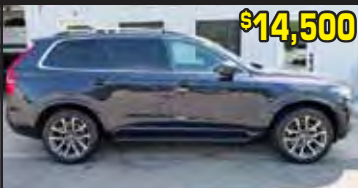

$14,500

SUPER NICE, ONE OWNER, FULLY LOADED, STK#14225

2017 MERCEDES-BENZ GLS 450 AWD