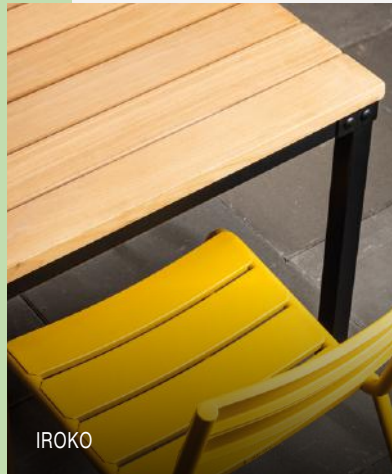

TERRACE

TABLE TOPS

Our extended collection of table tops consists of a great diversity in materials. Which material fits your concept best? Do you prefer sustainable Mansonia, industrial aluminium, werzalit or natural teak?

'OUR EXTENDED
COLLECTION
CONSISTS
OF A GREAT
DIVERSITY
IN MATERIALS.'