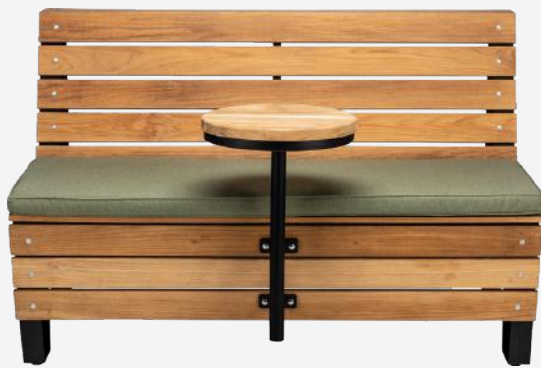

SEVILLA B

SEVILLA QUARTER B

BARCA CORNER LB | BARCA LB

LOEFF ECO OUTDOOR B

LOEFF IROKO OUTDOOR B

LOEFF IROKO OUTDOOR HB

AREA B | AREA T

AREA HB | AREA T

AREA CORNER B | AREA B

OLLE QUARTER B | OLLE SEAT CUSHIONS

NEW MEANING TO COSY

Because this rounded bench is composed of separate segments, Olle Quarter can be arranged as a half-circle or three-quarter curve. A black aluminium frame with teak slats brings warmth to the design. "Sitting close together" takes on a whole new meaning with this beauty from Studio Satelliet.