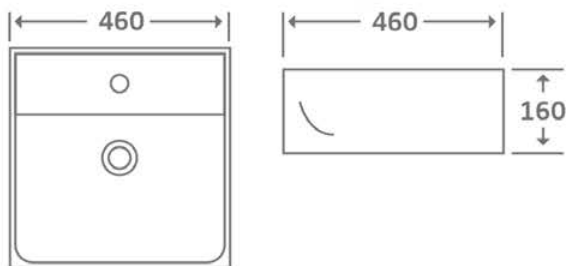

9138

Countertop Basin

Size: 460x460x160mm

Design: Single Taphole Model
/ 3 Tapholes model

9138

Cutaway View

Self-cleaning
glaze

Environment
-friendly