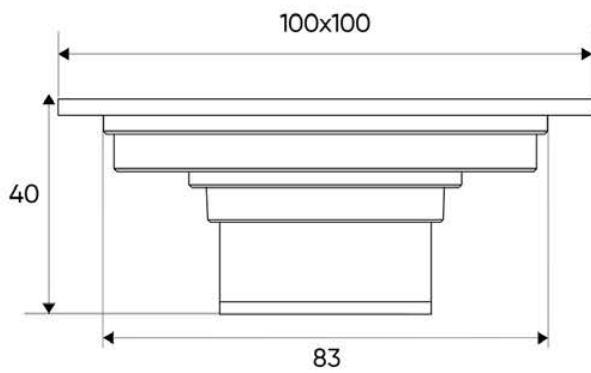

FC-30613

FC-37608

Dimension:

FC-30613

FC-37608

Box drain

FC-37607

FC-37646