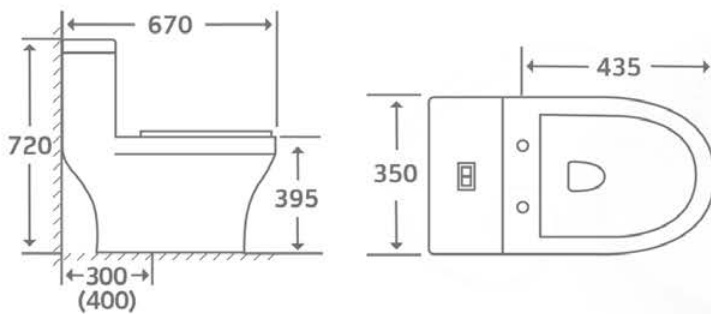

Design: Single Taphole Model
/ 3 Tapholes model

S-Trap: 300 or 400mm

Roughing-in

2109

Cutaway View

Self-cleaning glaze

Water saving 3 or 6 liters

Tornado flushing