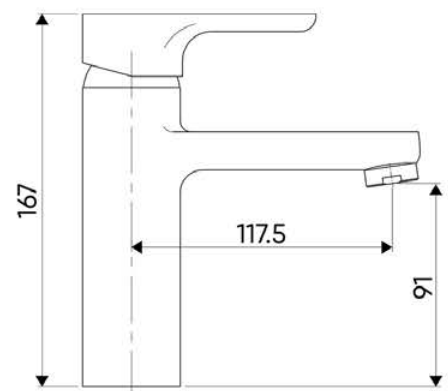

Countertop Basin

Size: 530x425x165mm

Design: Single Taphole Model
/ 3 Tapholes model

6025

Cutaway View

Self-cleaning
glaze

Environment
-friendly

Full Pedestal Basins

9138

Countertop Basin

Size: 460x460x160mm

Design: Single Taphole Model
/ 3 Tapholes model

9138

Cutaway View

Self-cleaning
glaze

Environment
-friendly

FC-121205

Faucets

Ball type

FC-121205
Yosemite

Dimension:

FC-121205

FC-12483A
Nevada

FC-12483A

FC-121153
Whitewater

FC-121153

Ball type

FC-121315
Vernal

Dimension:

FC-121315

FC-121263
Kanarra

FC-121263