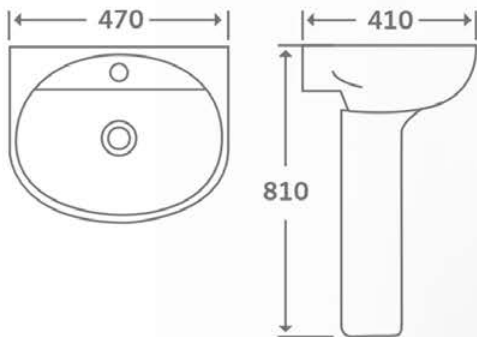

Wash down - one piece toilet

2180

Sedona

Siphonic One-piece Toilet

Size: 690x380x780mm

Design: Single Taphole Model / 3 Tapholes model

S-Trap: 300 or 400mm

Roughing-in

9138

Basins

Full Pedestal Basins

2081C

Full Pedestal Basin

Size: 470x410x810mm

Design: Single Taphole Model
/ 3 Tapholes model

2081C

Cutaway View

Self-cleaning
glaze

Environment
-friendly

Full Pedestal Basins

4388

Full Pedestal Basin

Size: 570x450x820mm

Design: Single Taphole Model
/ 3 Tapholes model