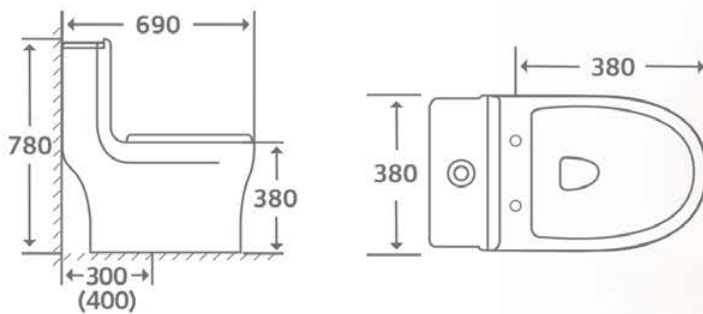

Design: Single Taphole Model
/ 3 Tapholes model

S-Trap: 300 or 400mm

Roughing-in

2131

Cutaway View

Self-cleaning glaze

Water saving 3 or 6 liters

Tornado flushing