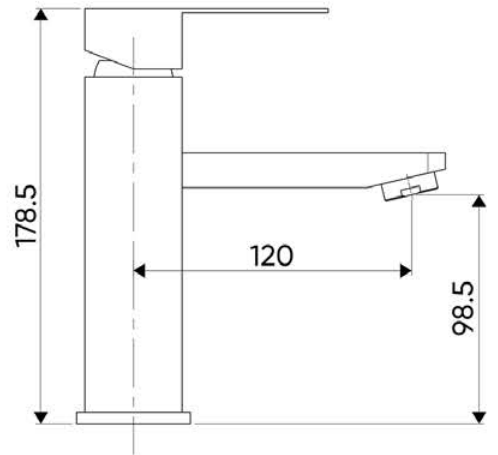

Countertop Basin

Size: 530x425x165mm

Design: Single Taphole Model
/ 3 Tapholes model

6025

Cutaway View

Self-cleaning
glaze

Environment
-friendly

Full Pedestal Basins

9138

Countertop Basin

Size: 460x460x160mm

Design: Single Taphole Model
/ 3 Tapholes model

9138

Cutaway View

Self-cleaning
glaze

Environment
-friendly

FC-121205

Faucets

Ball type

FC-121205
Yosemite

Dimension:

FC-121205

FC-12483A
Nevada

FC-12483A

FC-121153
Whitewater

FC-121153

Ball type

FC-121315
Vernal

Dimension:

FC-121315

FC-121263
Kanarra

FC-121263