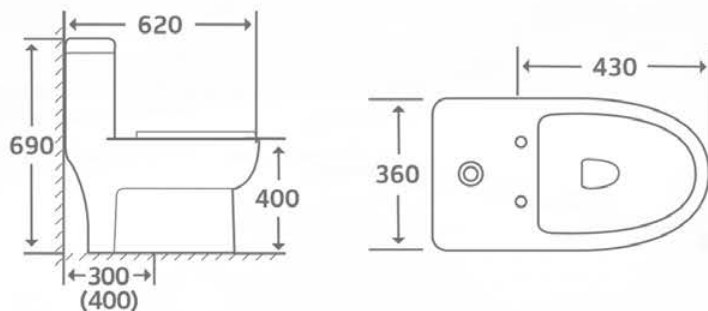

Design: Single Taphole Model
/ 3 Tapholes model

S-Trap: 300 or 400mm

Roughing-in

2120

Cutaway View

Self-cleaning glaze

Water saving 3 or 6 liters

Tornado flushing