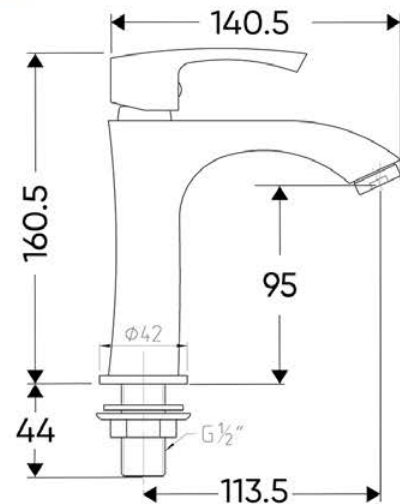

FC-121205

Faucets

Ball type

FC-121205
Yosemite

Dimension:

FC-121205

FC-12483A
Nevada

FC-12483A

FC-121153
Whitewater

FC-121153

Ball type

FC-121315
Vernal

Dimension:

FC-121315

FC-121263
Kanarra

FC-121263

FC-11130
Douglas

FC-11130

Ball type

FC-121106
Hamilton

Dimension:

FC-121106

FC-121110
Burgess

FC-121110

Shower head

Hand shower

Faucet

Wall Mount Shower Heads

FC-124006
Genesee

Dimension:

Composition

Shower head