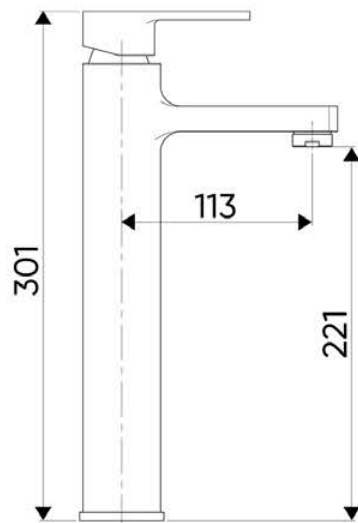

Countertop Basin

Size: 530x425x165mm

Design: Single Taphole Model
/ 3 Tapholes model

6025

Cutaway View

Self-cleaning
glaze

Environment
-friendly

Full Pedestal Basins

9138

Countertop Basin

Size: 460x460x160mm

Design: Single Taphole Model
/ 3 Tapholes model

9138

Cutaway View

Self-cleaning
glaze

Environment
-friendly

FC-121205

Faucets

Ball type

FC-121205
Yosemite

Dimension:

FC-121205

FC-12483A
Nevada

FC-12483A

FC-121153
Whitewater

FC-121153

Ball type

FC-121315
Vernal

Dimension:

FC-121315

FC-121263
Kanarra

FC-121263