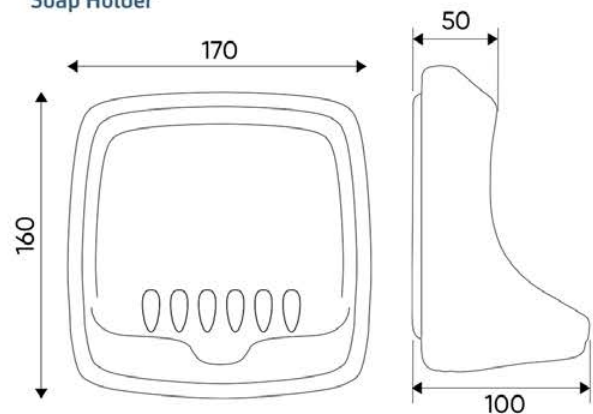

Size: 145x90x170mm

Soap Holder

Size: 170x100x160mm

Dimension:

Tissue Holder

Soap Holder

Sanitary Ware

COLLECTION