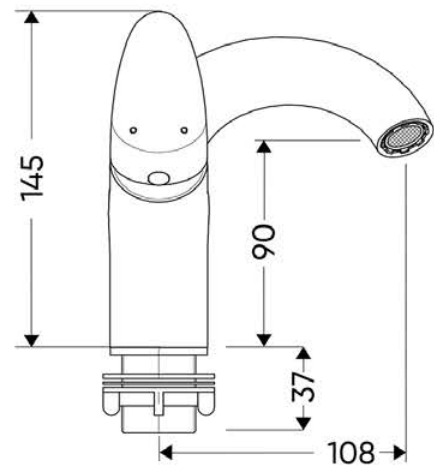

FC-121153
Whitewater

FC-121153

Ball type

FC-121315
Vernal

Dimension:

FC-121315

FC-121263
Kanarra

FC-121263

FC-11130
Douglas

FC-11130

Ball type

FC-121106
Hamilton

Dimension:

FC-121106

FC-121110
Burgess

FC-121110

FC-121130
Onaway

FC-121130

FC-124006

Showers

Wall Mount Shower Heads

FC-124002
Niagara

Dimension:

Composition

Shower head

Hand shower

Faucet

Wall Mount Shower Heads

FC-124006
Genesee

Dimension:

Composition

Shower head