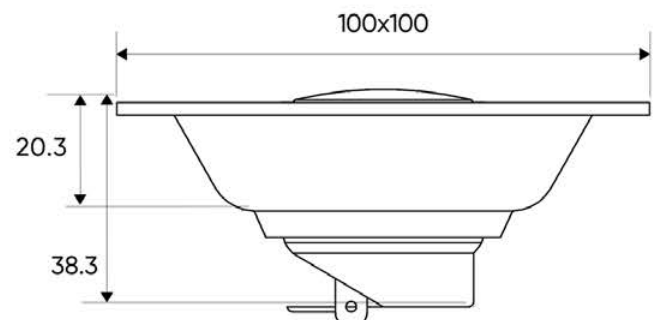

FC-37606

Box drain

FC-30610

FC-30610A

Dimension:

FC-30610

FC-30610A

Box drain