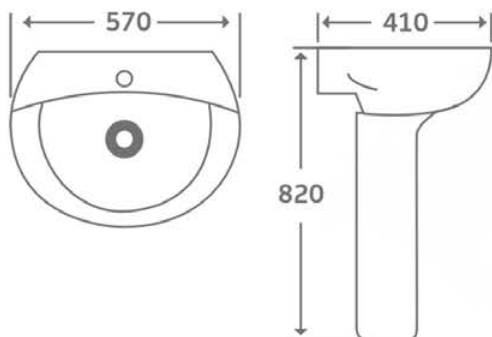

Wash down - one piece toilet

2180

Sedona

Siphonic One-piece Toilet

Size: 690x380x780mm

Design: Single Taphole Model / 3 Tapholes model

S-Trap: 300 or 400mm

Roughing-in

9138

Basins

Full Pedestal Basins

2081C

Full Pedestal Basin

Size: 470x410x810mm

Design: Single Taphole Model
/ 3 Tapholes model

2081C

Cutaway View

Self-cleaning
glaze

Environment
-friendly

Full Pedestal Basins

4388

Full Pedestal Basin

Size: 570x450x820mm

Design: Single Taphole Model
/ 3 Tapholes model

4388

Cutaway View

Self-cleaning
glaze

Environment
-friendly

Countertop Basins

9011

Countertop Basin

Size: 450x450x180mm