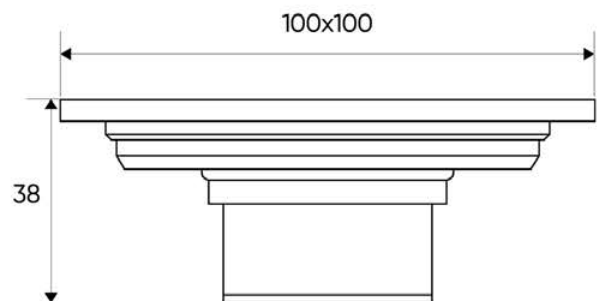

FC-30613

FC-37608

Dimension:

FC-30613

FC-37608

Box drain

FC-37607

FC-37646