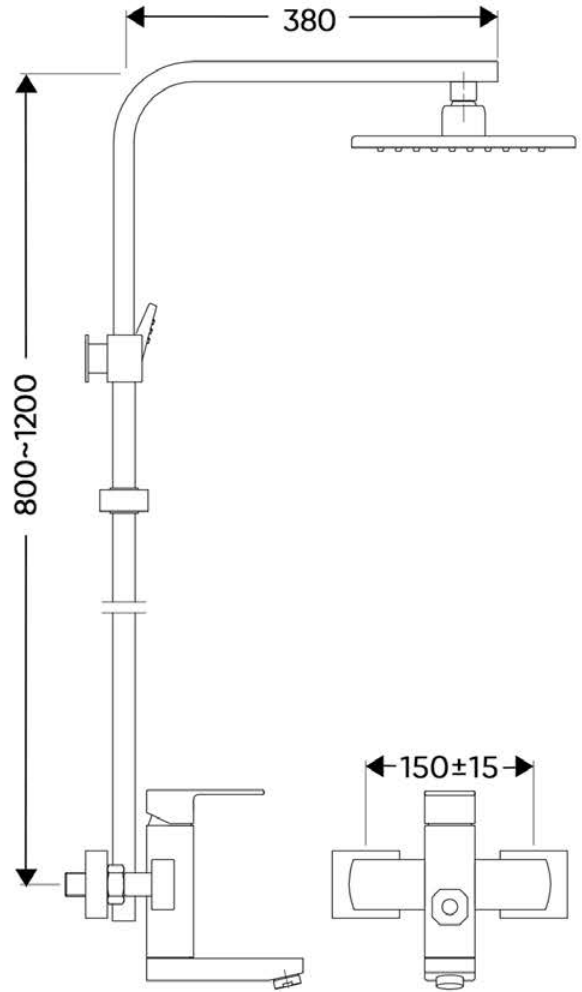

FC-121153
Whitewater

FC-121153

Ball type

FC-121315
Vernal

Dimension:

FC-121315

FC-121263
Kanarra

FC-121263

FC-121130
Onaway

FC-121130

FC-124006

Showers

Wall Mount Shower Heads

FC-124002
Niagara

Dimension:

Composition

Shower head

Hand shower

Faucet

Wall Mount Shower Heads

FC-124006
Genesee

Dimension:

Composition

Shower head

Hand shower

Faucet

Wall Mount Shower Heads

FC-124001
Seneca

Dimension:

Composition

Shower head

Hand shower