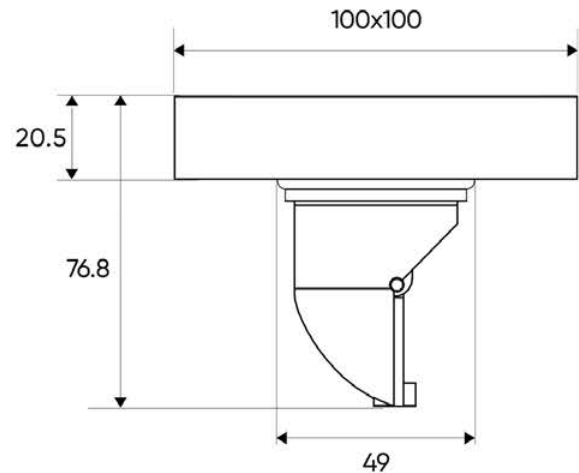

Box drain

FC-37607

FC-37646

Dimension:

FC-37646