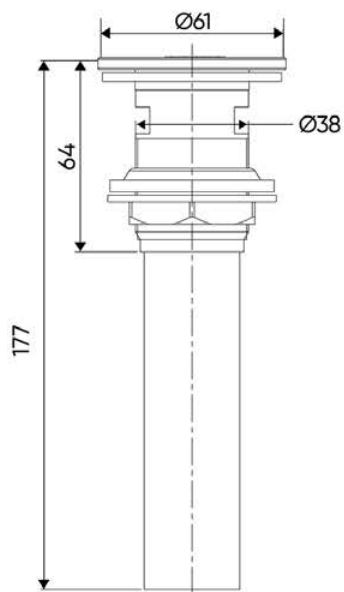

Dimension:

FC-34105