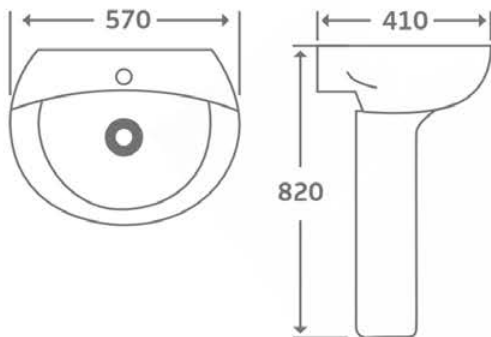

9138

Basins

Full Pedestal Basins

2081C

Full Pedestal Basin

Size: 470x410x810mm

Design: Single Taphole Model
/ 3 Tapholes model

2081C

Cutaway View

Self-cleaning
glaze

Environment
-friendly

Full Pedestal Basins

4388

Full Pedestal Basin

Size: 570x450x820mm

Design: Single Taphole Model
/ 3 Tapholes model

4388

Cutaway View

Self-cleaning
glaze

Environment
-friendly

Countertop Basins

9011

Countertop Basin

Size: 450x450x180mm

Size: 360x360x140mm

Design: Above counter
mounting

9031

Cutaway View

Self-cleaning
glaze

Environment
-friendly

Full Pedestal Basins

6025