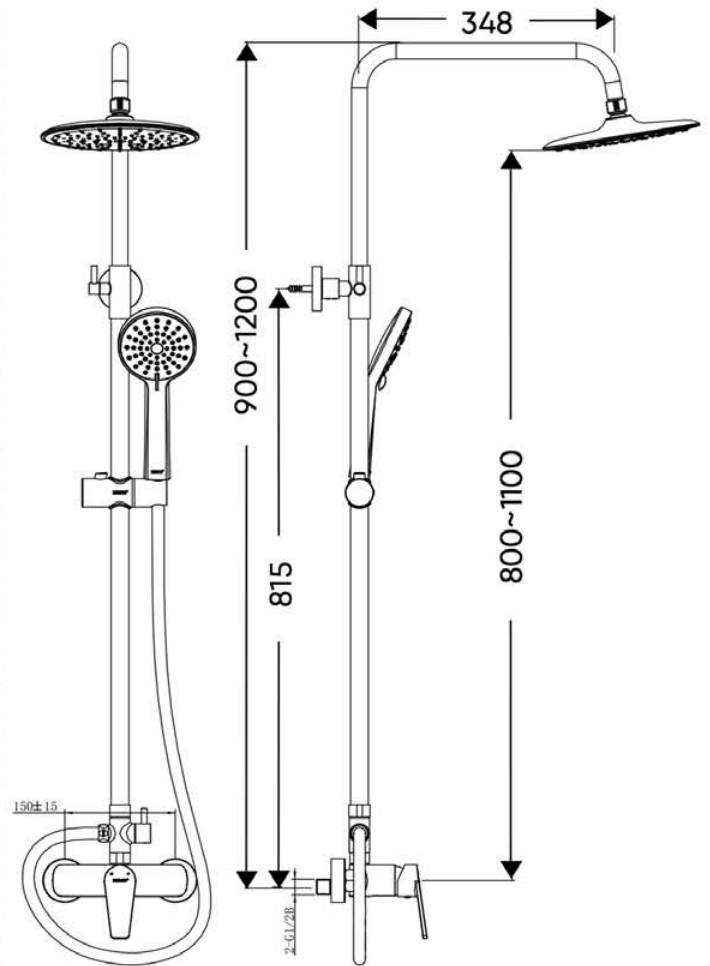

FC-121153
Whitewater

FC-121153

Ball type

FC-121315
Vernal

Dimension:

FC-121315

FC-121263
Kanarra

FC-121263

FC-121130
Onaway

FC-121130

FC-124006

Showers

Wall Mount Shower Heads

FC-124002
Niagara

Dimension:

Composition

Shower head

Hand shower

Faucet

Wall Mount Shower Heads

FC-124006
Genesee

Dimension:

Composition

Shower head

Hand shower

Faucet

Wall Mount Shower Heads

FC-124001
Seneca

Dimension:

Composition

Shower head

Hand shower