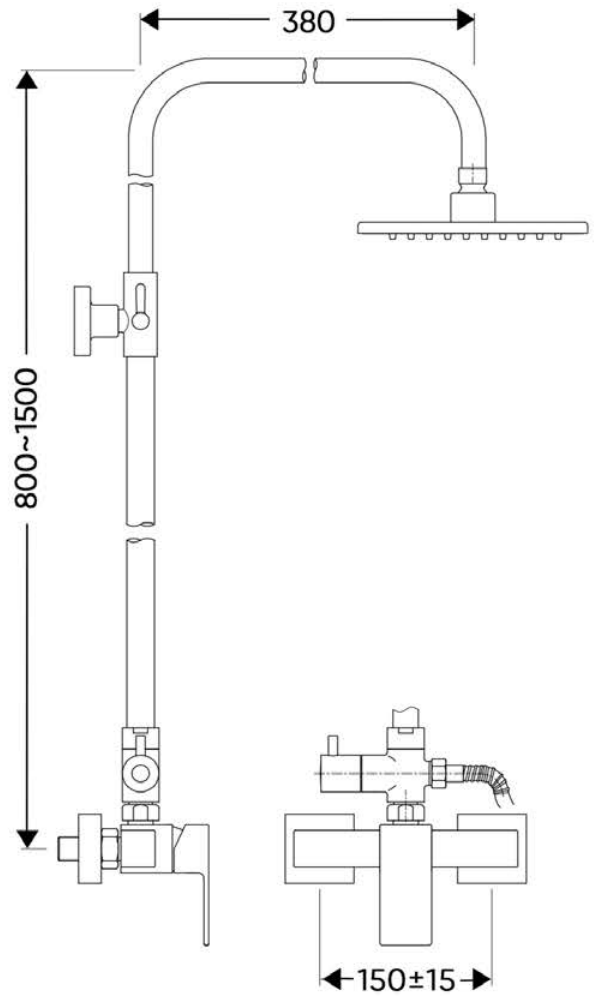

FC-121153
Whitewater

FC-121153

Ball type

FC-121315
Vernal

Dimension:

FC-121315

FC-121263
Kanarra

FC-121263

FC-121130
Onaway

FC-121130

FC-124006

Showers

Wall Mount Shower Heads

FC-124002
Niagara

Dimension:

Composition

Shower head

Hand shower

Faucet

Wall Mount Shower Heads

FC-124006
Genesee

Dimension:

Composition

Shower head

Hand shower

Faucet

Wall Mount Shower Heads

FC-124001
Seneca

Dimension:

Composition

Shower head

Hand shower