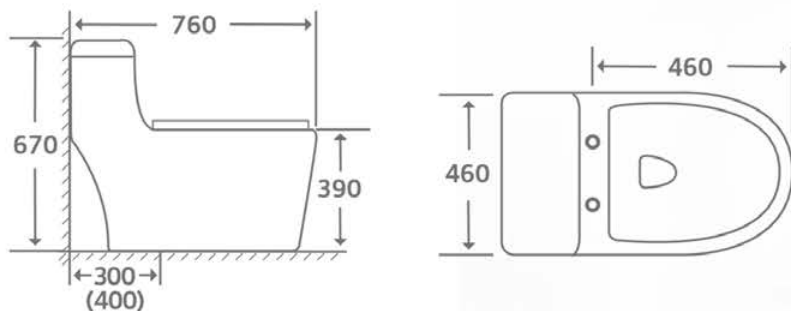

Design: Single Taphole Model / 3 Tapholes model

S-Trap: 300 or 400mm

Roughing-in

2145

Cutaway View

-  Self-cleaning glaze
-  Water saving 3 or 6 liters
-  Tornado flushing
-  Soft-closing seat and cover
-  Integrated moulding
-  Environment-friendly