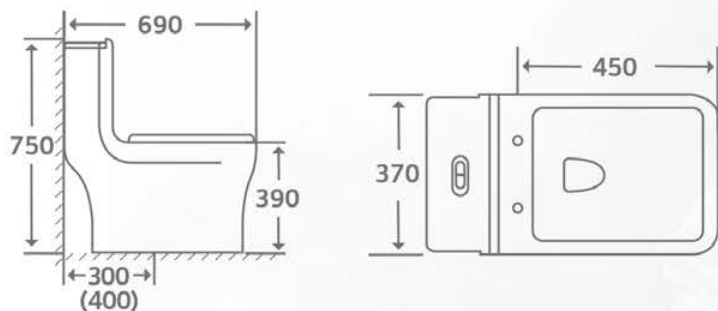

Design: Single Taphole Model
/ 3 Tapholes model

S-Trap: 300 or 400mm

Roughing-in

2113

Cutaway View

Self-cleaning glaze

Water saving 3 or 6 liters

Tornado flushing