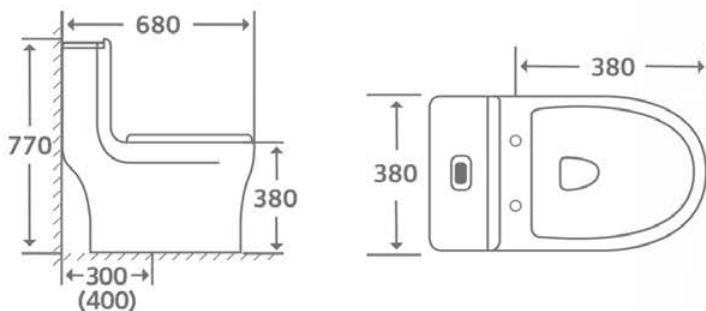

2169

Cutaway View