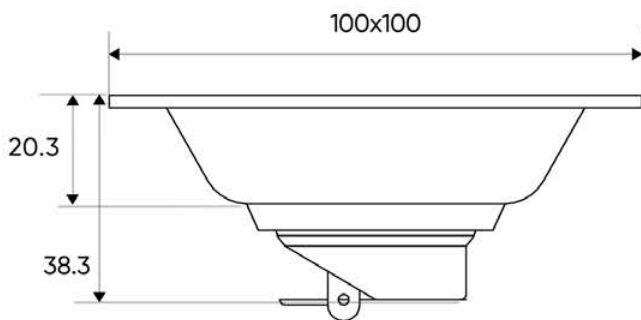

FC-37606

Box drain

FC-30610

FC-30610A

Dimension:

FC-30610

FC-30610A

Box drain