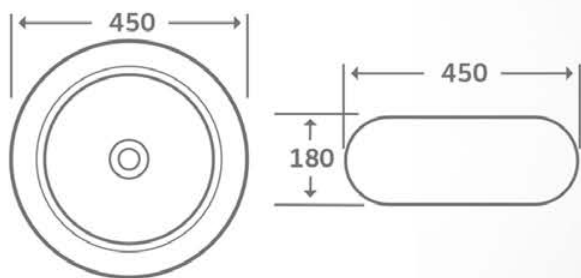

9011

Cutaway View

Self-cleaning
glaze

Environment
-friendly