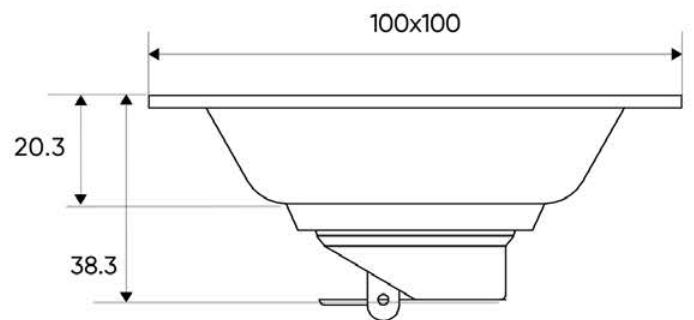

Box drain

FC-30606

FC-37606

Dimension:

FC-37606