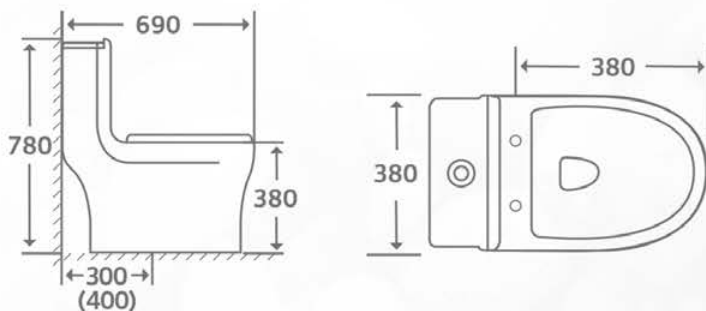

2180

Cutaway View

Self-cleaning glaze

Water saving 3 or 6 liters

Tornado flushing

Soft-closing seat and cover

Integrated moulding

Environment-friendly