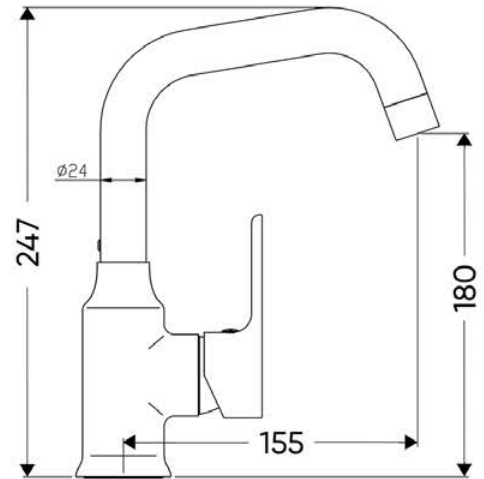

Ball type

Dimension:

FC-121246