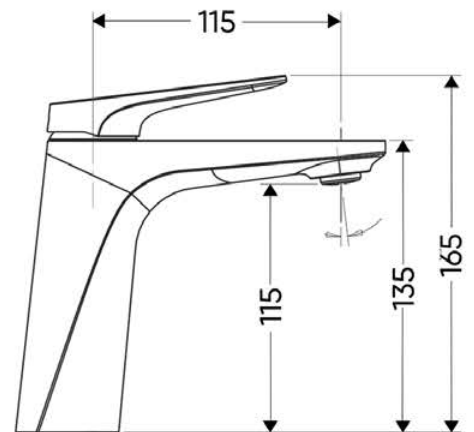

FC-121265-KQB