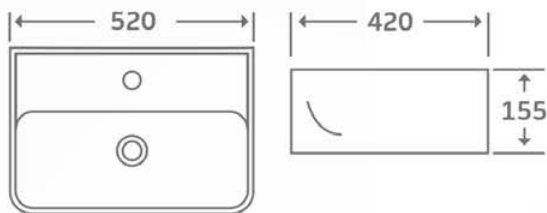

Countertop Basin

Size: 530x425x165mm

Design: Single Taphole Model
/ 3 Tapholes model

6025

Cutaway View

Self-cleaning
glaze

Environment
-friendly

Full Pedestal Basins

9138

Countertop Basin

Size: 460x460x160mm

Design: Single Taphole Model
/ 3 Tapholes model

9138

Cutaway View

Self-cleaning
glaze

Environment
-friendly