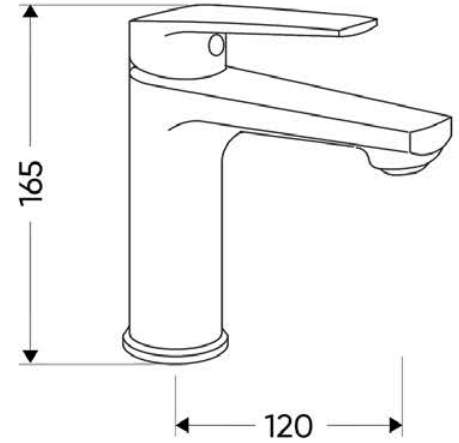

FC-121205

Faucets

Ball type

FC-121205
Yosemite

Dimension:

FC-121205

FC-12483A
Nevada

FC-12483A

FC-121153
Whitewater

FC-121153

Ball type

FC-121315
Vernal

Dimension:

FC-121315

FC-121263
Kanarra

FC-121263