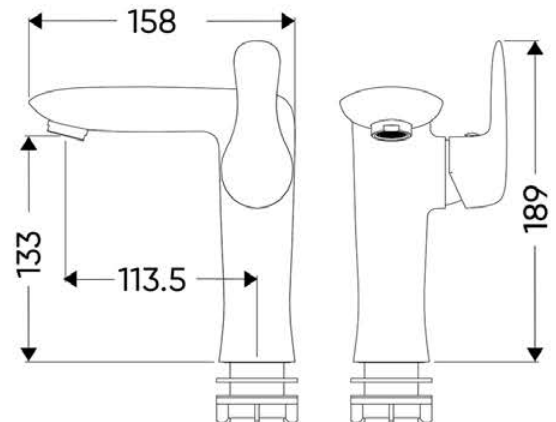

FC-121153
Whitewater

FC-121153

Ball type

FC-121315
Vernal

Dimension:

FC-121315

FC-121263
Kanarra

FC-121263

FC-11130
Douglas

FC-11130

Ball type

FC-121106
Hamilton

Dimension:

FC-121106

FC-121110
Burgess

FC-121110

FC-121130
Onaway

FC-121130

FC-124006

Showers

Wall Mount Shower Heads

FC-124002
Niagara

Dimension:

Composition

Shower head

Hand shower

Faucet

Wall Mount Shower Heads

FC-124006
Genesee

Dimension:

Composition

Shower head