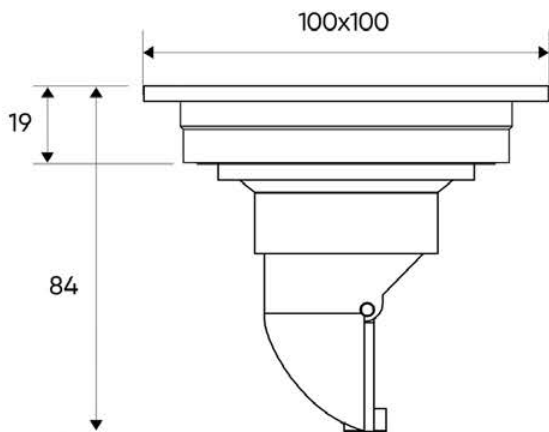

Shower head

Hand shower

Faucet

Wall Mount Shower Heads

FC-124006
Genesee

Dimension:

Composition

Shower head

Hand shower

Faucet

Wall Mount Shower Heads

FC-124001
Seneca

Dimension:

Composition

Shower head

Hand shower

Faucet

FC-30606

Floor Drains

Box drain

FC-30606

FC-37606

Dimension:

FC-30606