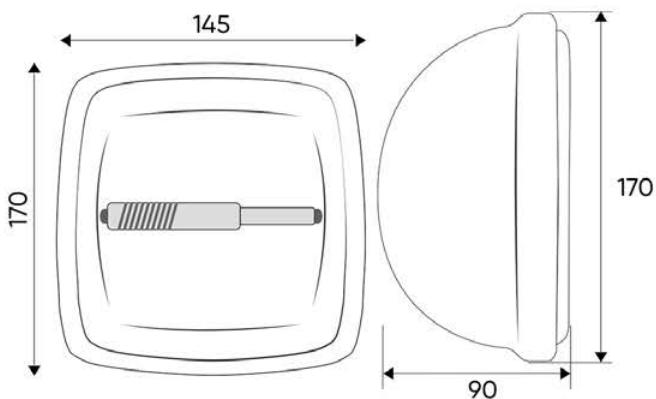

Size: 145x90x170mm

Soap Holder

Size: 170x100x160mm

Dimension:

Tissue Holder

Soap Holder

Sanitary Ware

COLLECTION