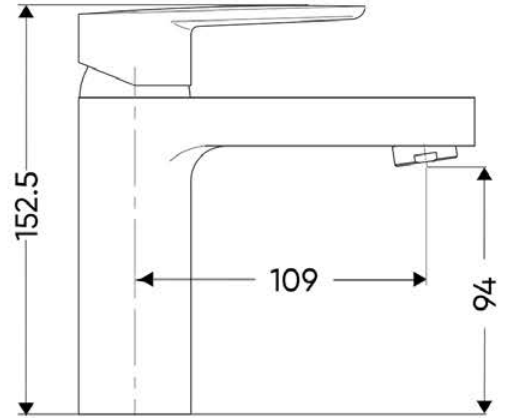

Dimension:

FC-121106