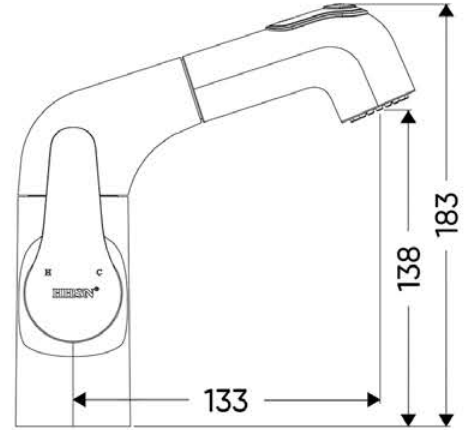

Dimension:

FC-121188