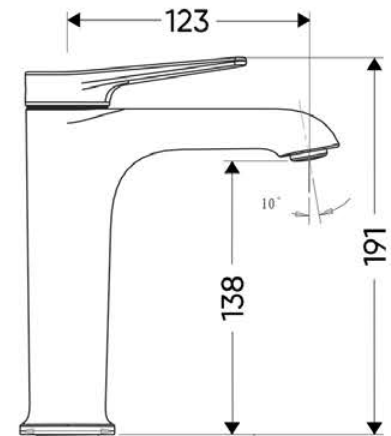

9138

Countertop Basin

Size: 460x460x160mm

Design: Single Taphole Model
/ 3 Tapholes model

9138

Cutaway View

Self-cleaning
glaze

Environment
-friendly

FC-121205

Faucets

Ball type

FC-121205
Yosemite

Dimension:

FC-121205

FC-12483A
Nevada

FC-12483A

FC-121153
Whitewater

FC-121153

Ball type

FC-121315
Vernal

Dimension:

FC-121315

FC-121263
Kanarra

FC-121263