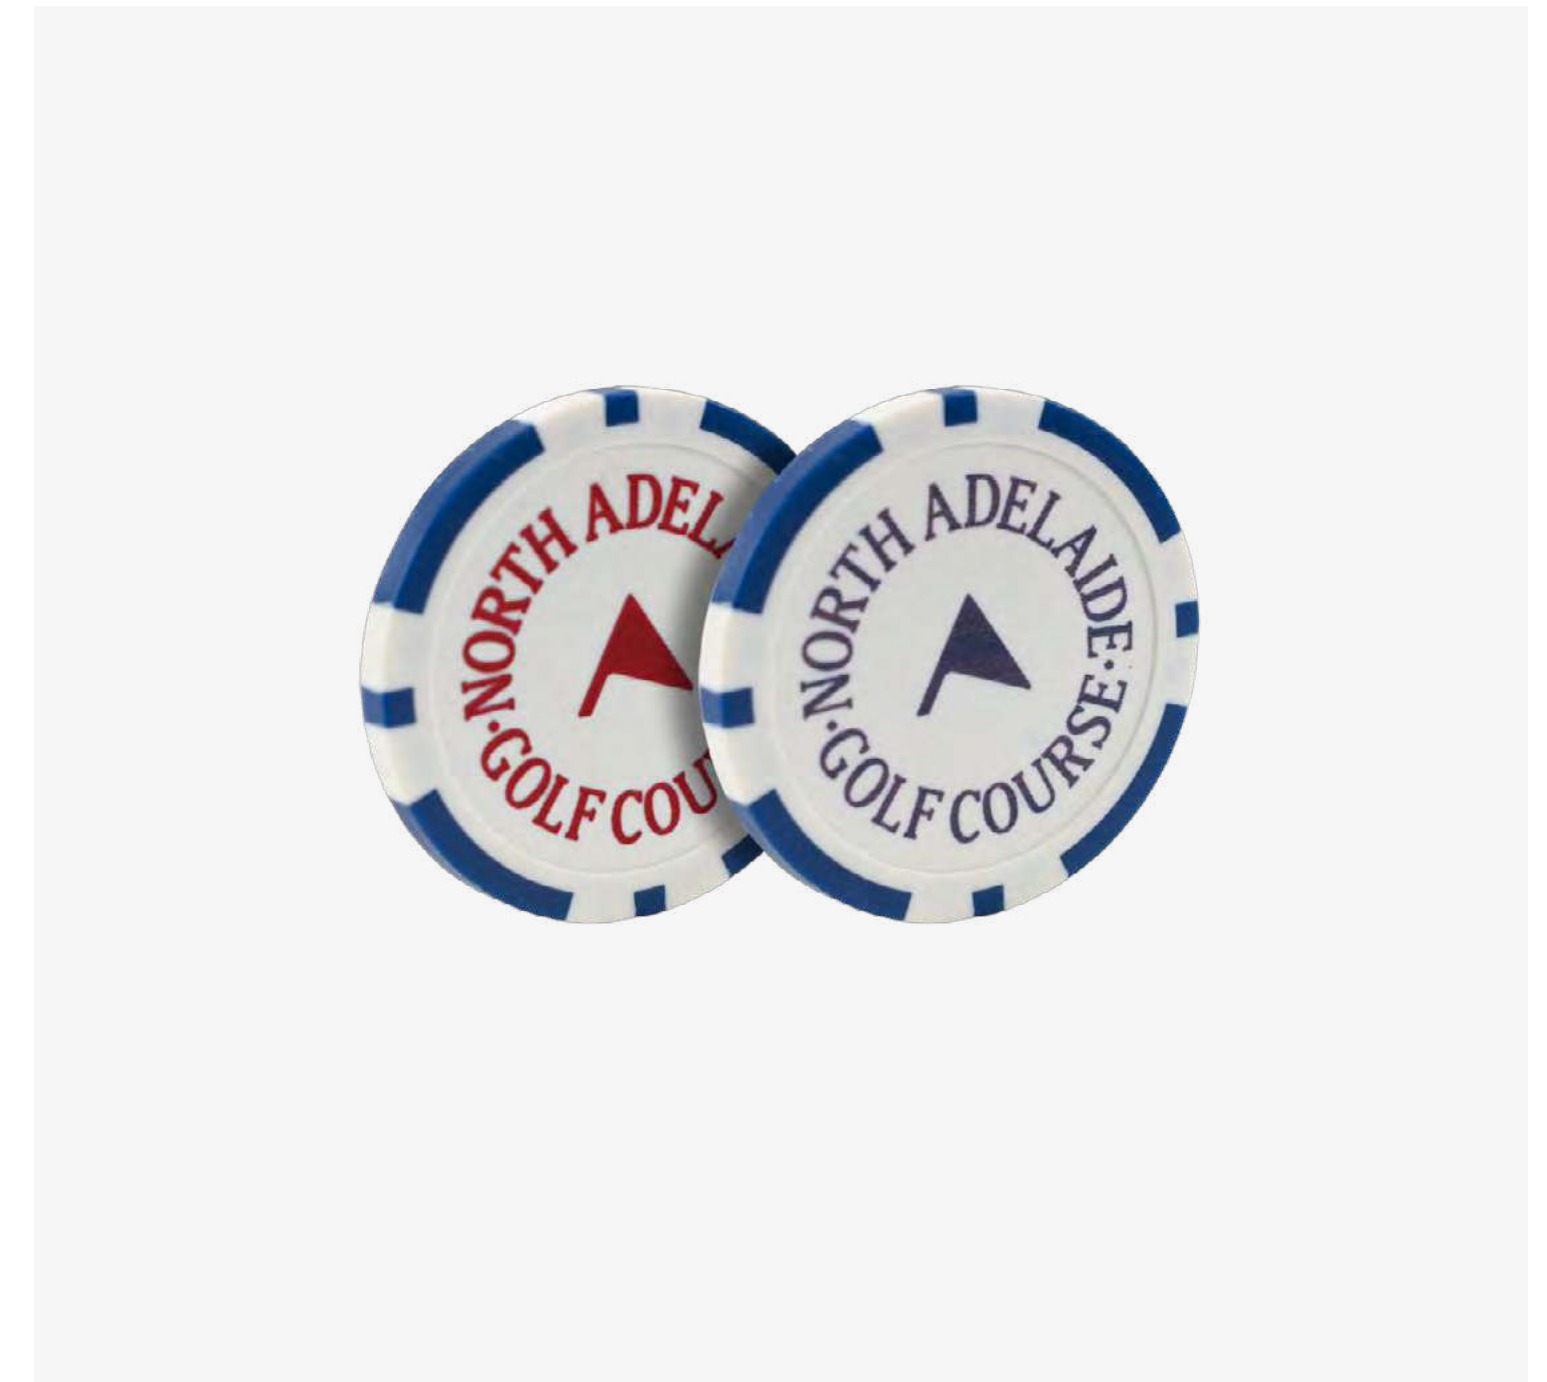

Ball Markers

40mm Atomic Holder

Magnetic ball marker holder with 24mm marker. Featuring rubberised surround.

Available colours

Black Green Pink Red Sky Yellow

Custom / Resin
MOQ 100pcs / MOQ 30pcs

40mm Vegas Poker Chip

Magnetic ball marker holder with 24mm marker.

Available colours

Black Blue Green Orange Pink Red Sky Yellow

Custom / Resin
MOQ 100pcs / MOQ 30pcs

40mm Monaco Poker Chip

Poker chip ball marker. Single or double sided direct print.

Available colours

Black Blue Green Orange Pink Red Sky Yellow

UV Print
MOQ 30pcs