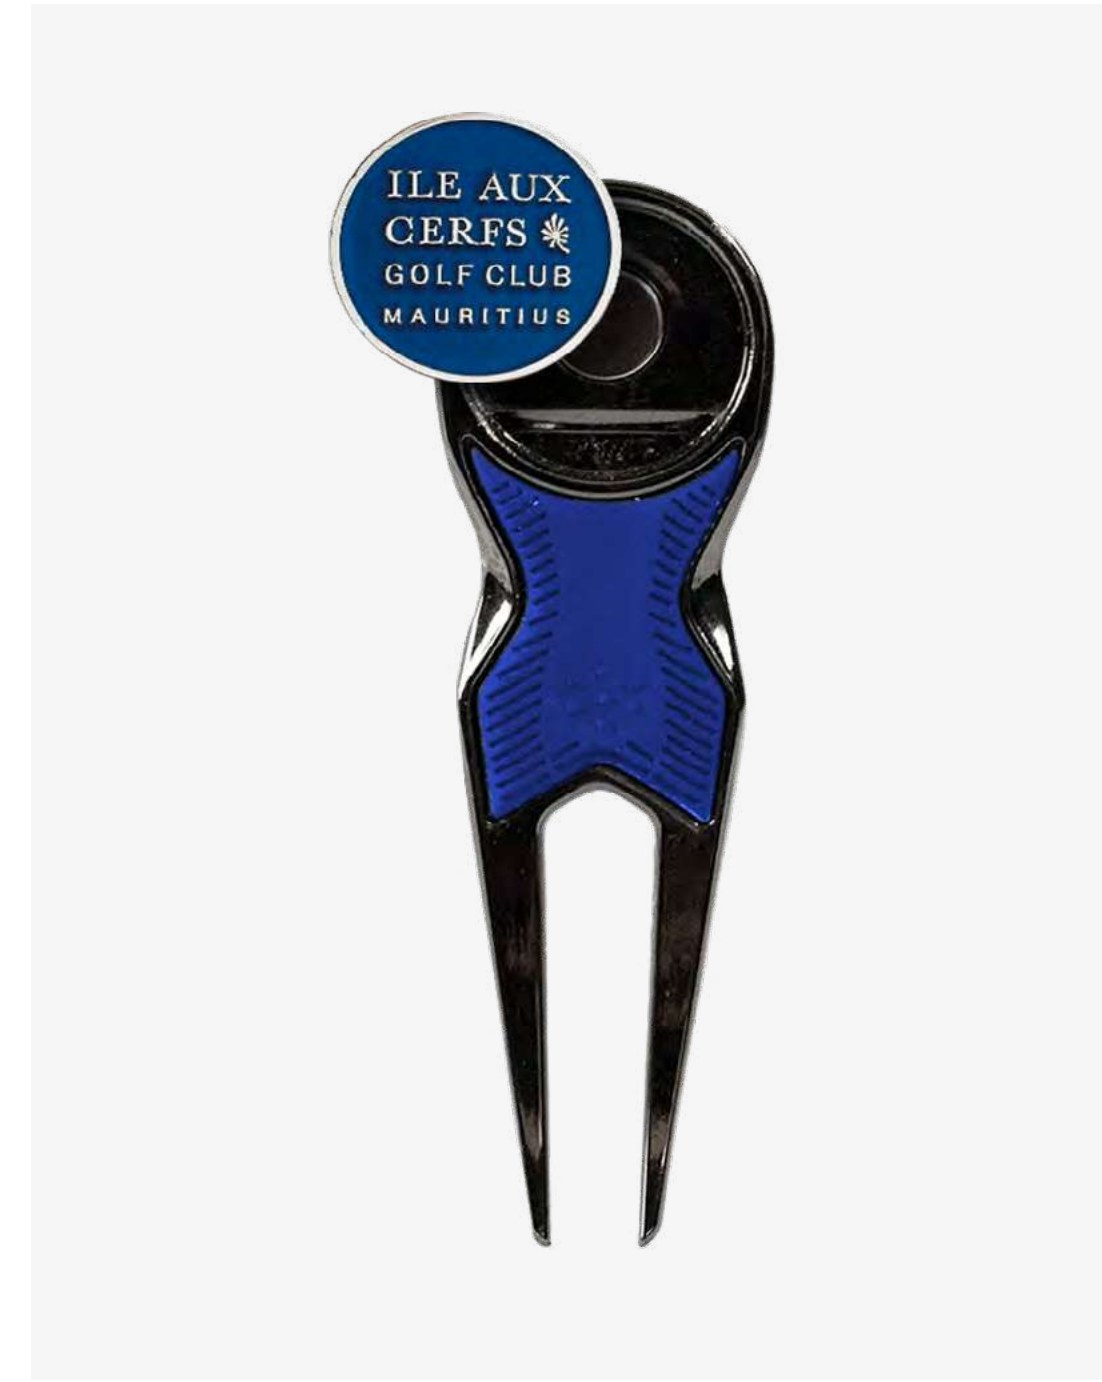

Pitch Mark Repairers

Spirit Deluxe

Luxury pitch mark repairer with removable 24mm ball marker.

Available colours

— Custom
MOQ 100pcs   / Resin
MOQ 30pcs

Solar

Brushed silver pitch mark repairer with removable 24mm ball marker.

Available colours

— Custom
MOQ 100pcs   / Resin
MOQ 30pcs

Ionix

Pitch mark repairer with rubberised grip & removable 24mm ball marker.

Available colours

— Custom
MOQ 100pcs   / Resin
MOQ 30pcs

Atomic

Pitch mark repairer with rubberised grip & removable 24mm ball marker.

Available colours

— Custom
MOQ 100pcs   / Resin
MOQ 30pcs