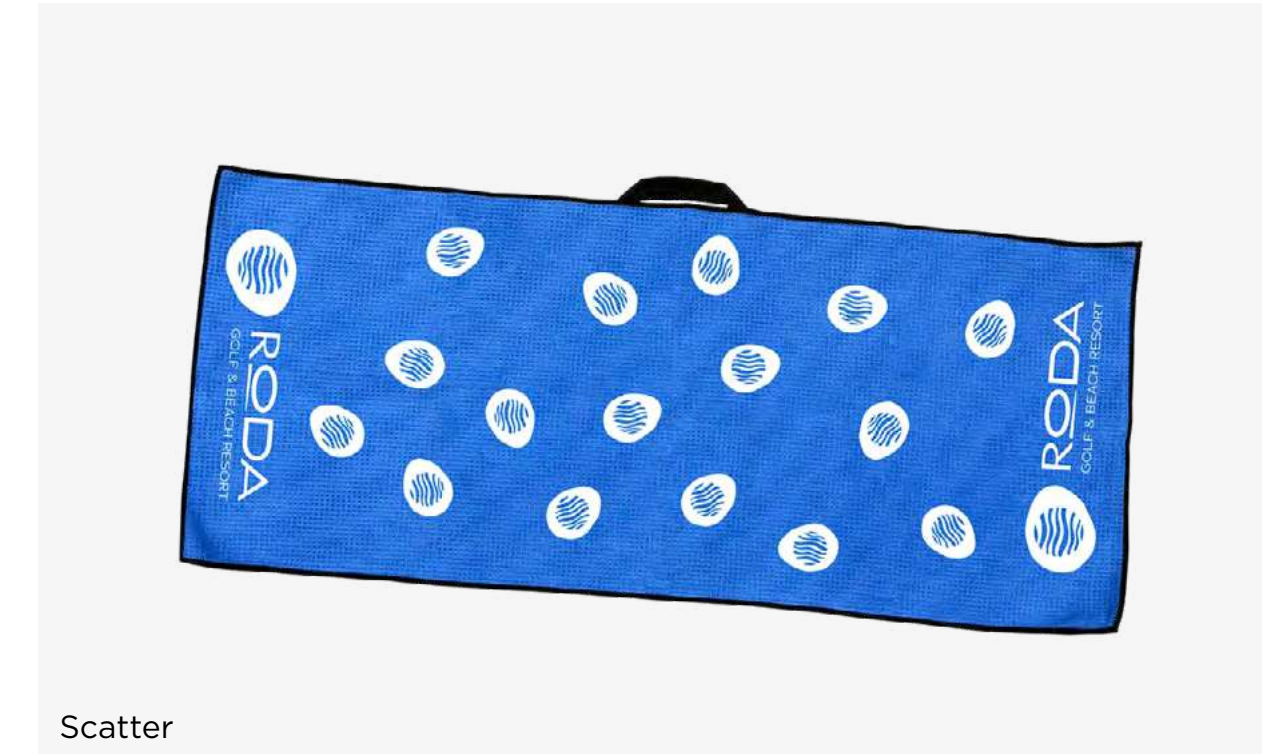

Printed Towels