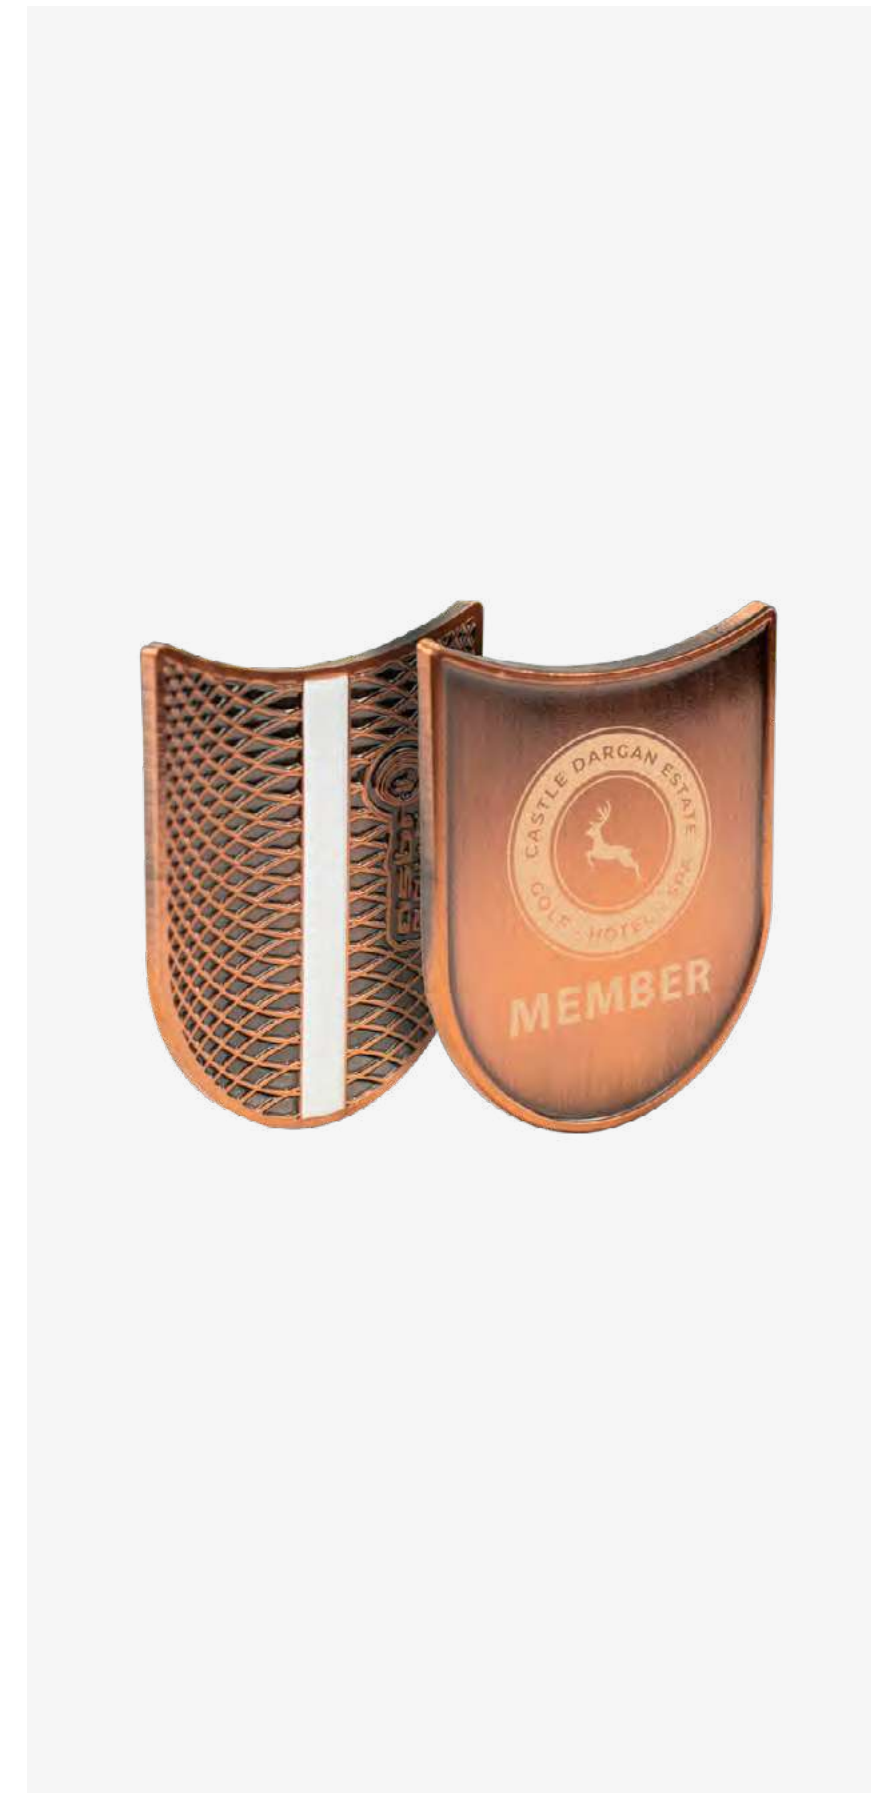

Ball Markers

40mm Helix Resin

Luxury 40mm marker featuring Helix edge.
Printed logo with epoxy resin dome.
Optional laminate on reverse.

Resin
MOQ 30pcs

40mm Line-Up

Printed logo with epoxy resin dome.
Alignment aid on rear.

Resin
MOQ 30pcs

40mm Optic

Laser engraved metal marker.

Metal colours

Laser engraved
MOQ 30pcs

40mm Optic Line-Up

Laser engraved metal marker.

Metal colours

Laser engraved
MOQ 30pcs

40mm Flare

Coated metal marker, printed logo.

Metal colours

UV
MOQ 30pcs