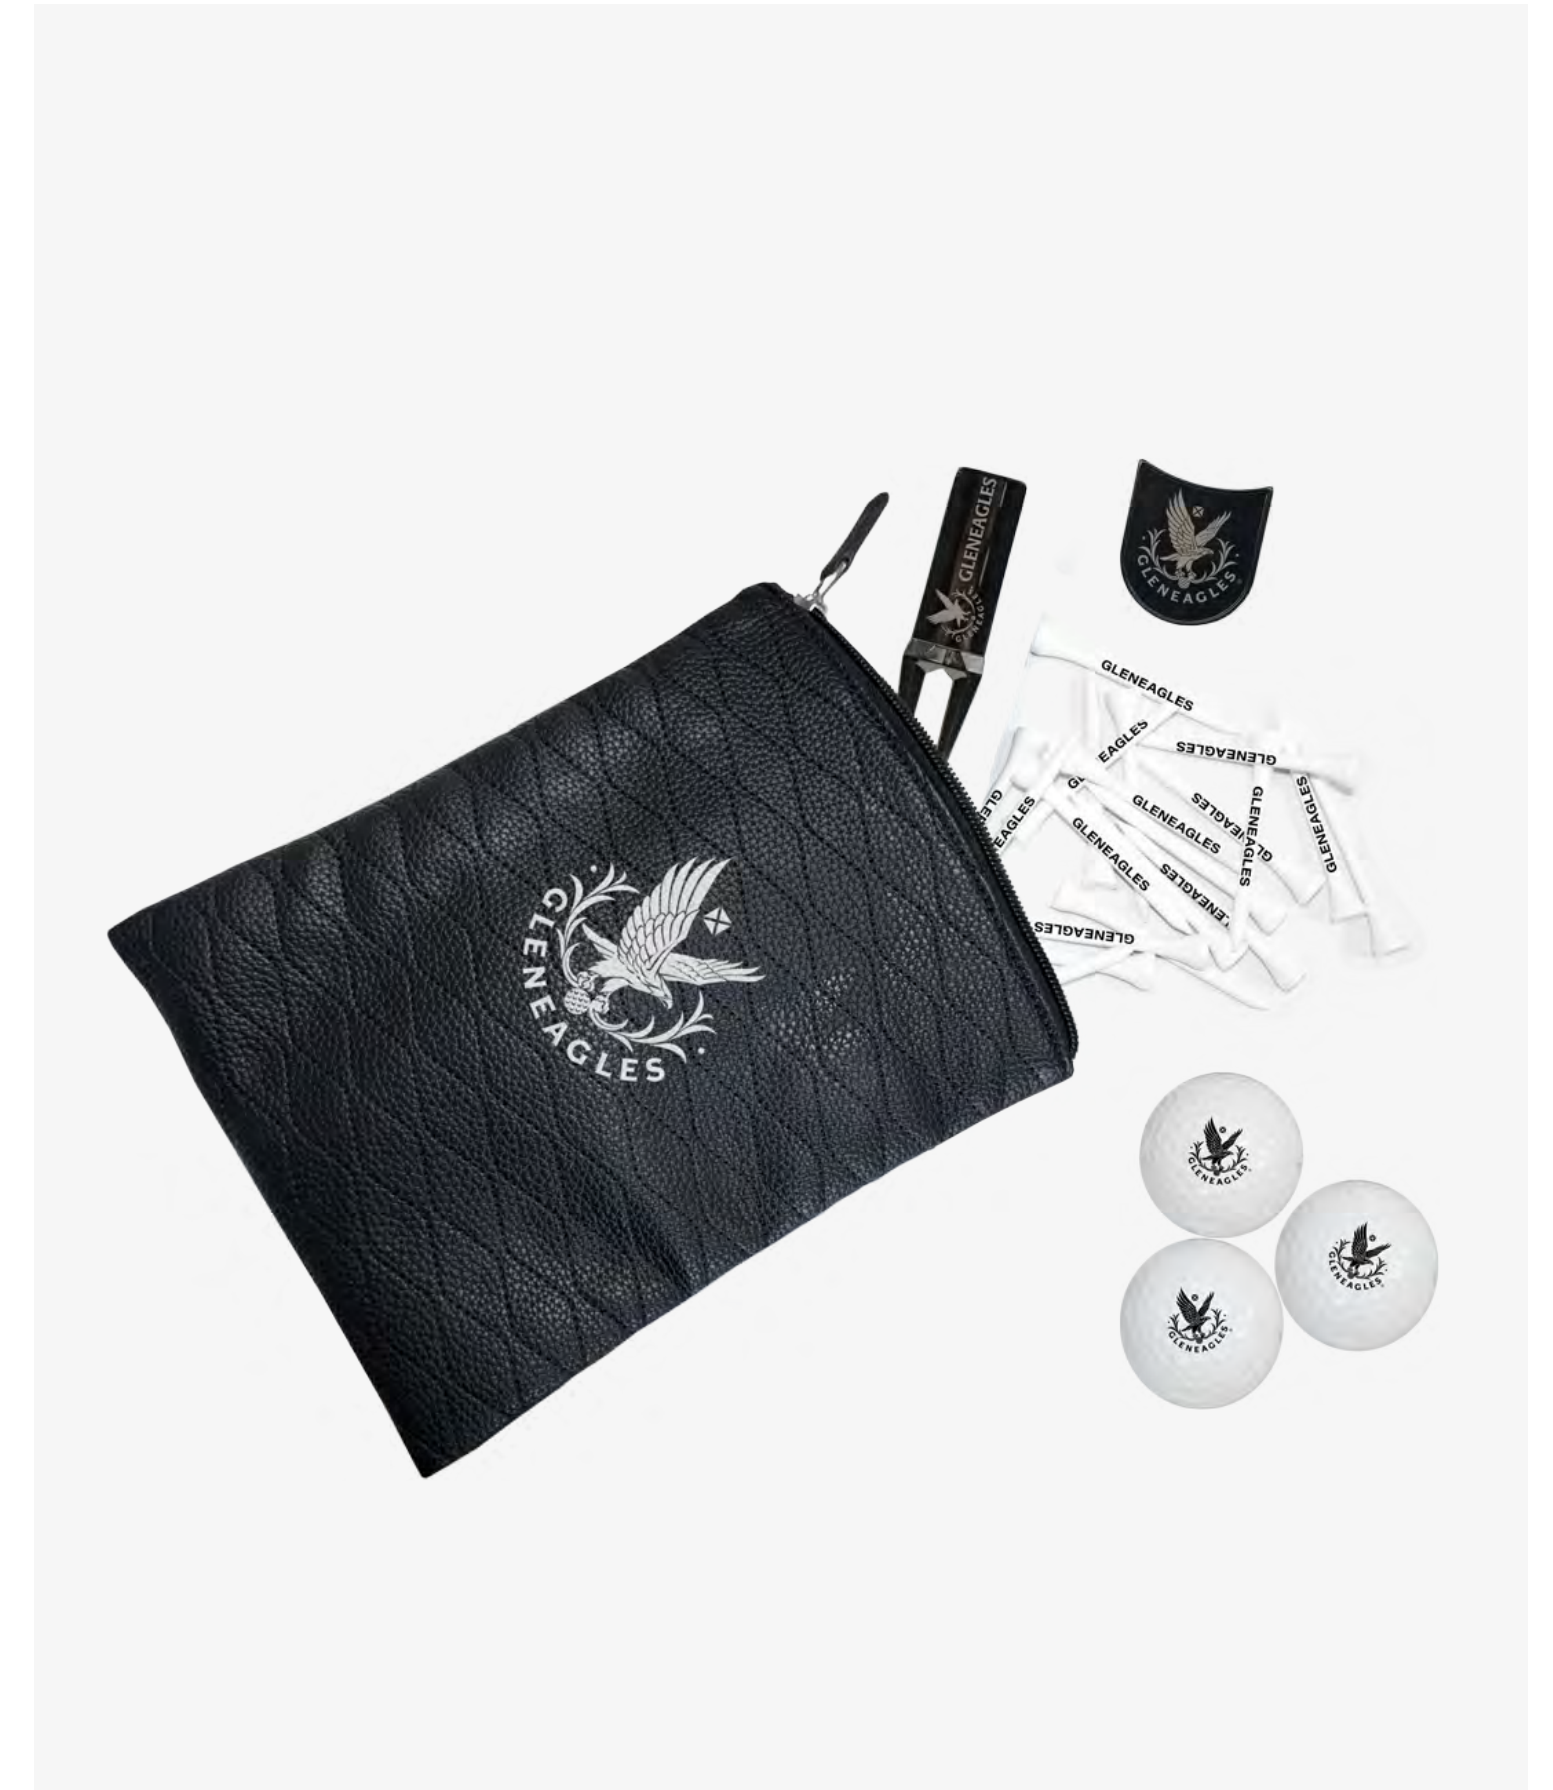

## Embroidered Gift Packs

### Apex Gift Pack 1

Luxury gift bag with embroidered logo:  
Viper PitchMaster & 20 Printed Tees.  
Optional 3 Printed Balls.

MOQ 30pcs

### Apex Gift Pack 2

Luxury gift bag with embroidered logo:  
Helix Pitch Mark Repairer, Helix Marker & 20 Printed Tees.  
Optional 3 Printed Balls.

MOQ 30pcs