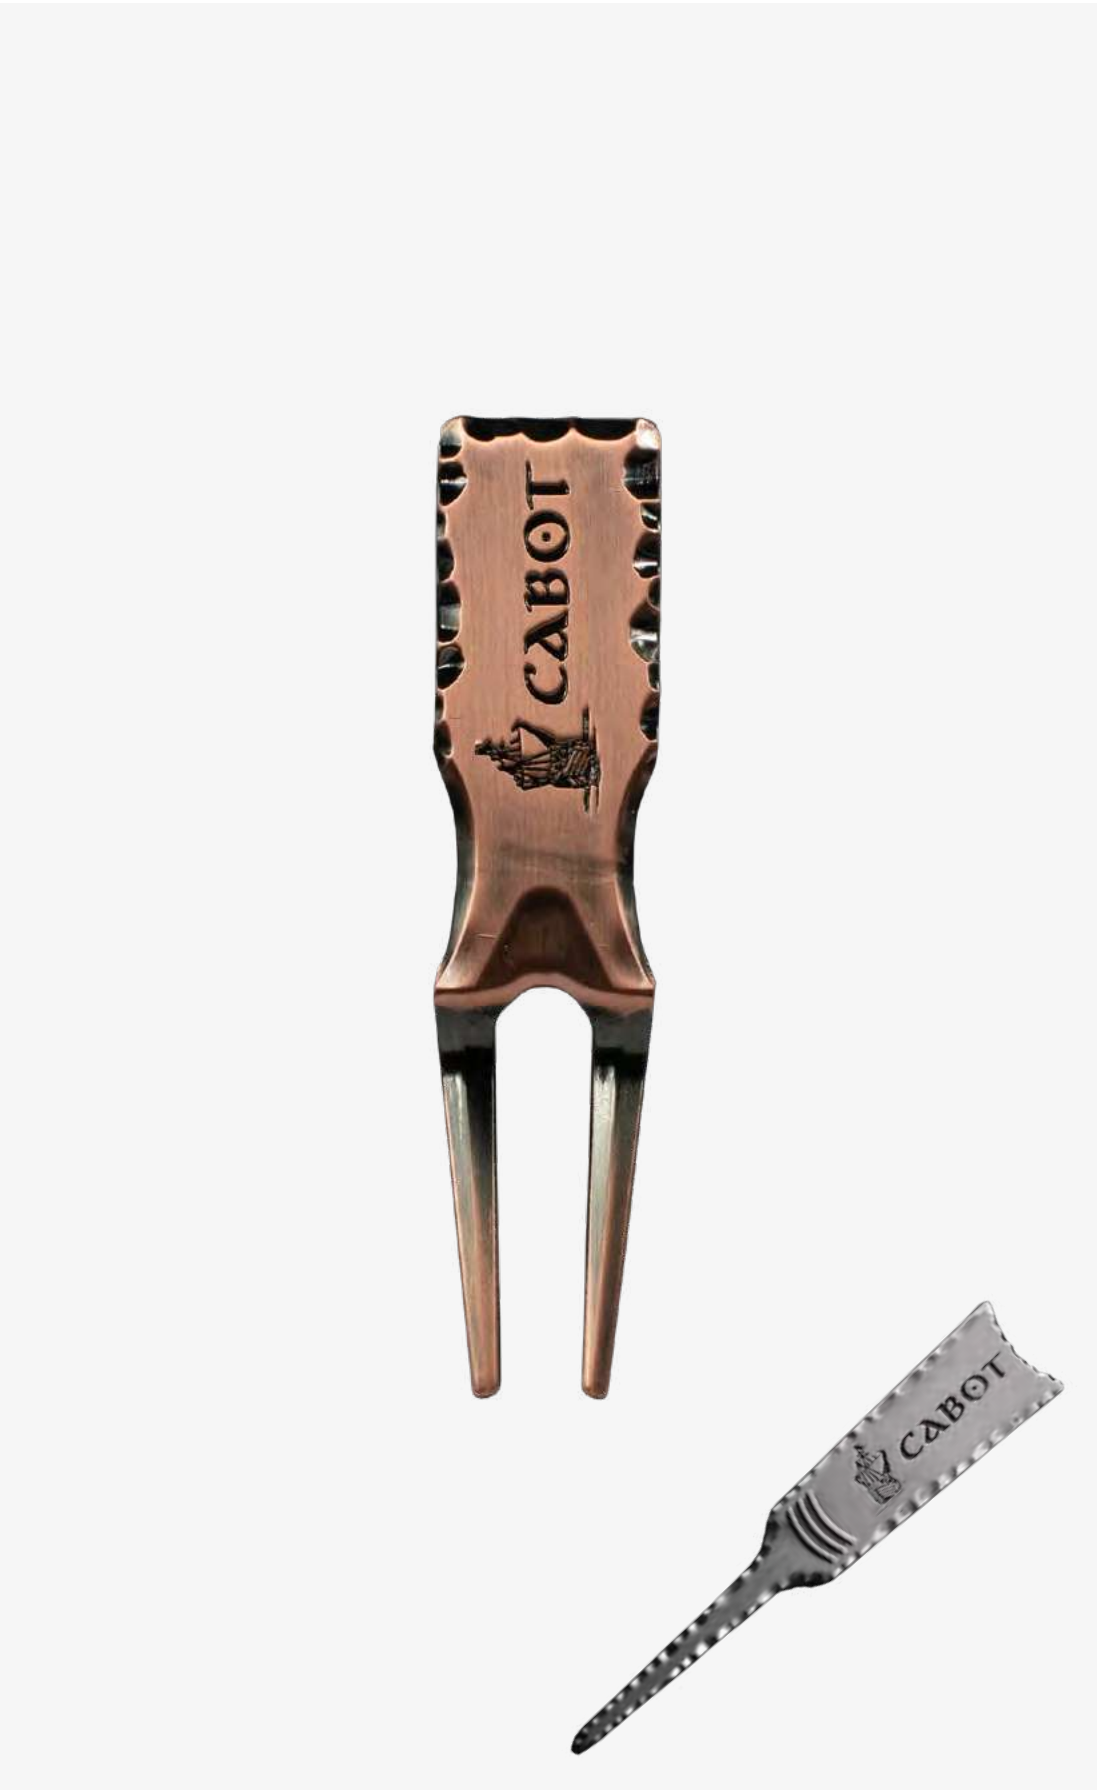

Metal colours  
  
 Bronze Copper Silver Titanium

**Custom Sovereign**

Custom pitch mark repairer with stamped logo and hammered edge. Multiple finishes available. Also available with single prong.

Metal colours  
  
 Bronze Copper Silver Titanium