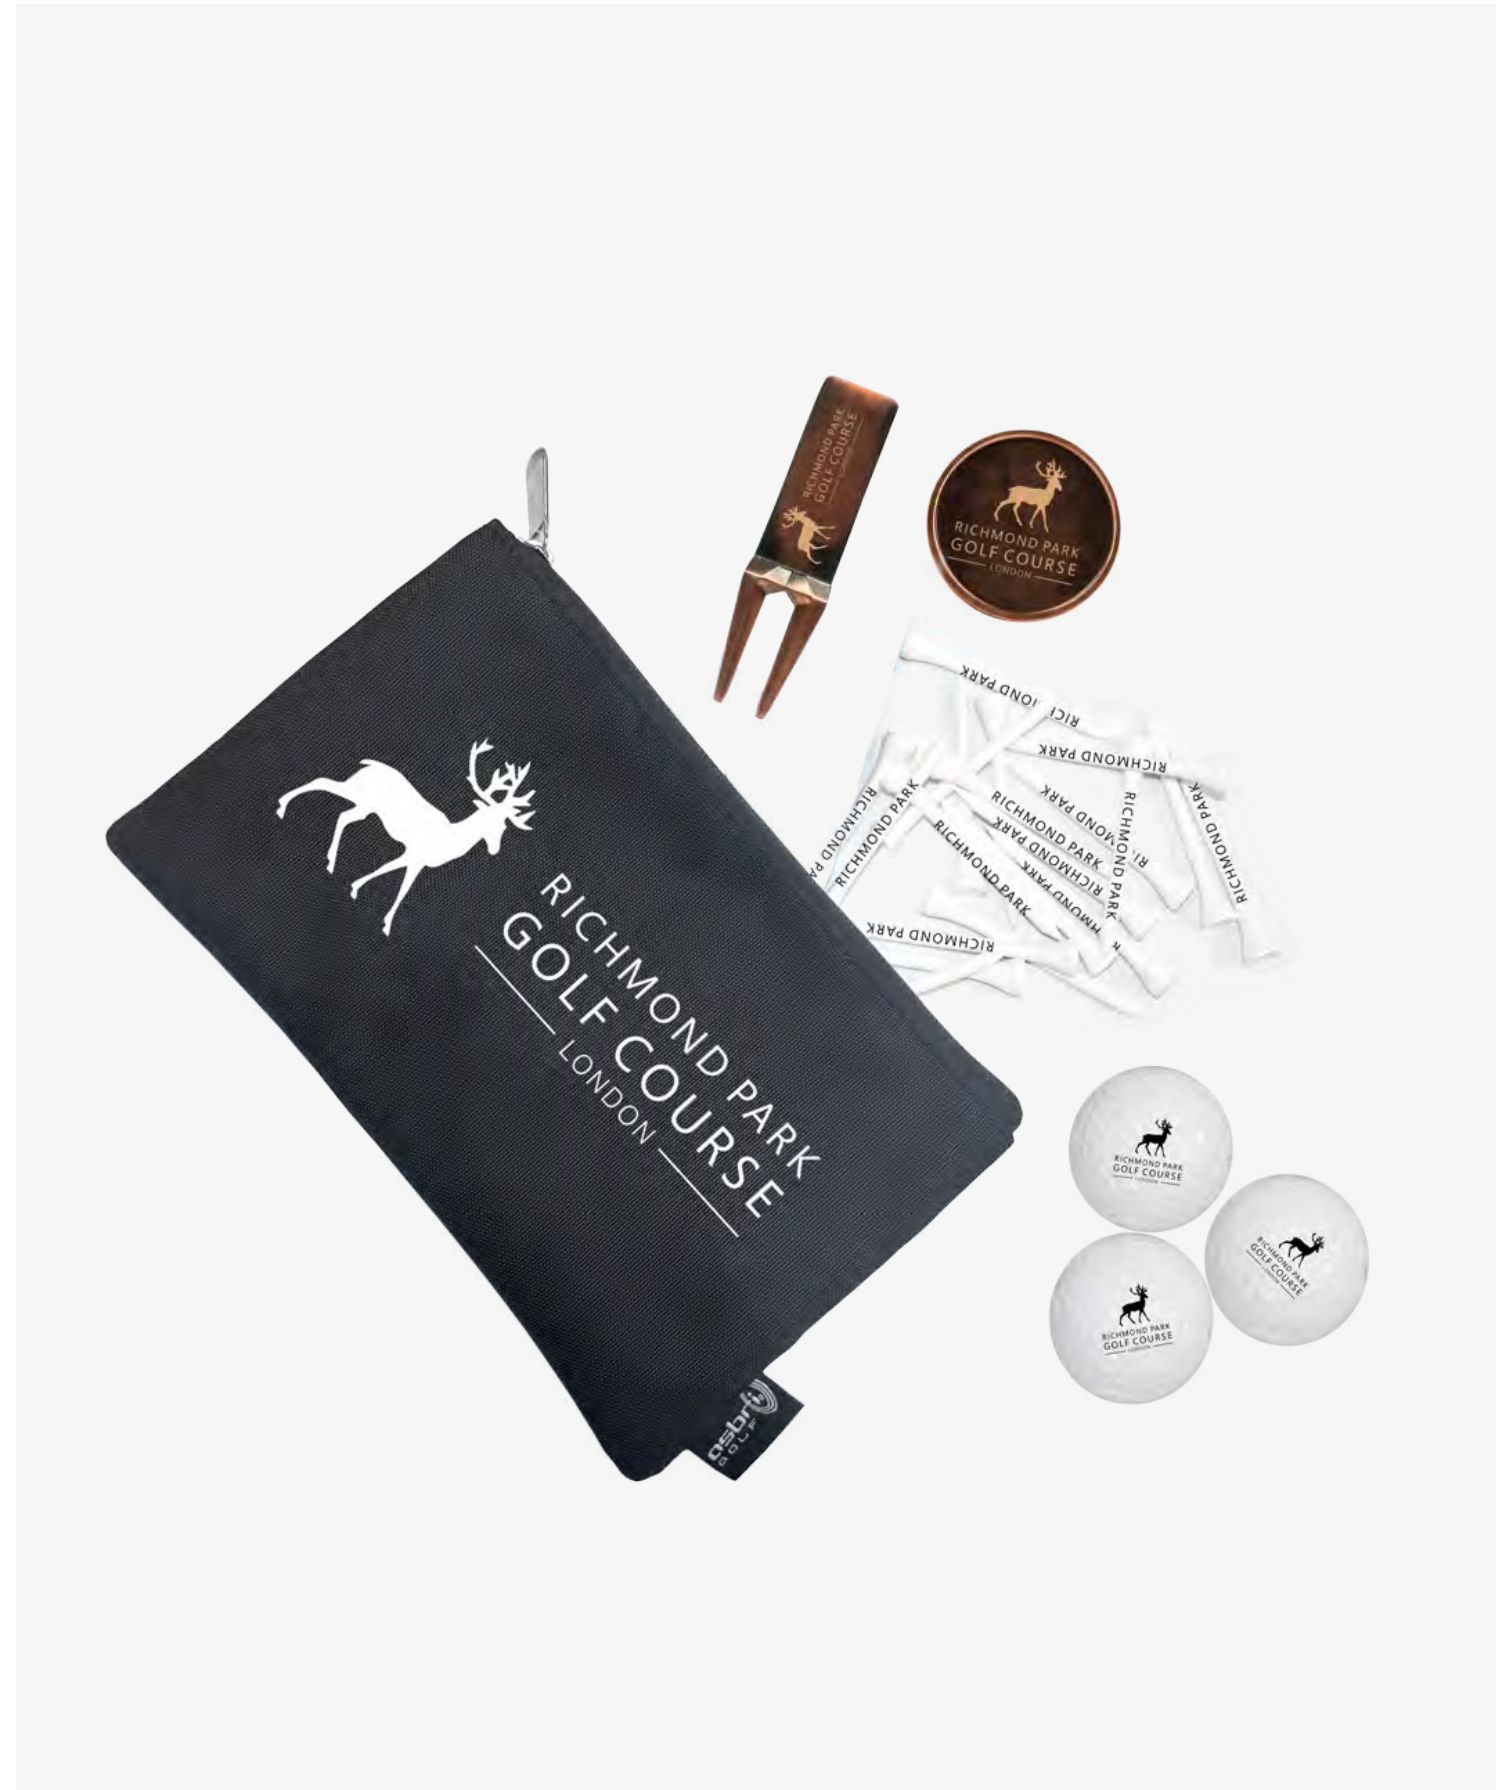

Printed Gift Packs

Urban Gift Pack 1

Gift bag with printed logo:
Optic Pitch Mark Repairer, 40mm Optic Pitch Mark Repairer & 20 Printed Tees.
Optional 3 Printed Balls.

MOQ 30pcs