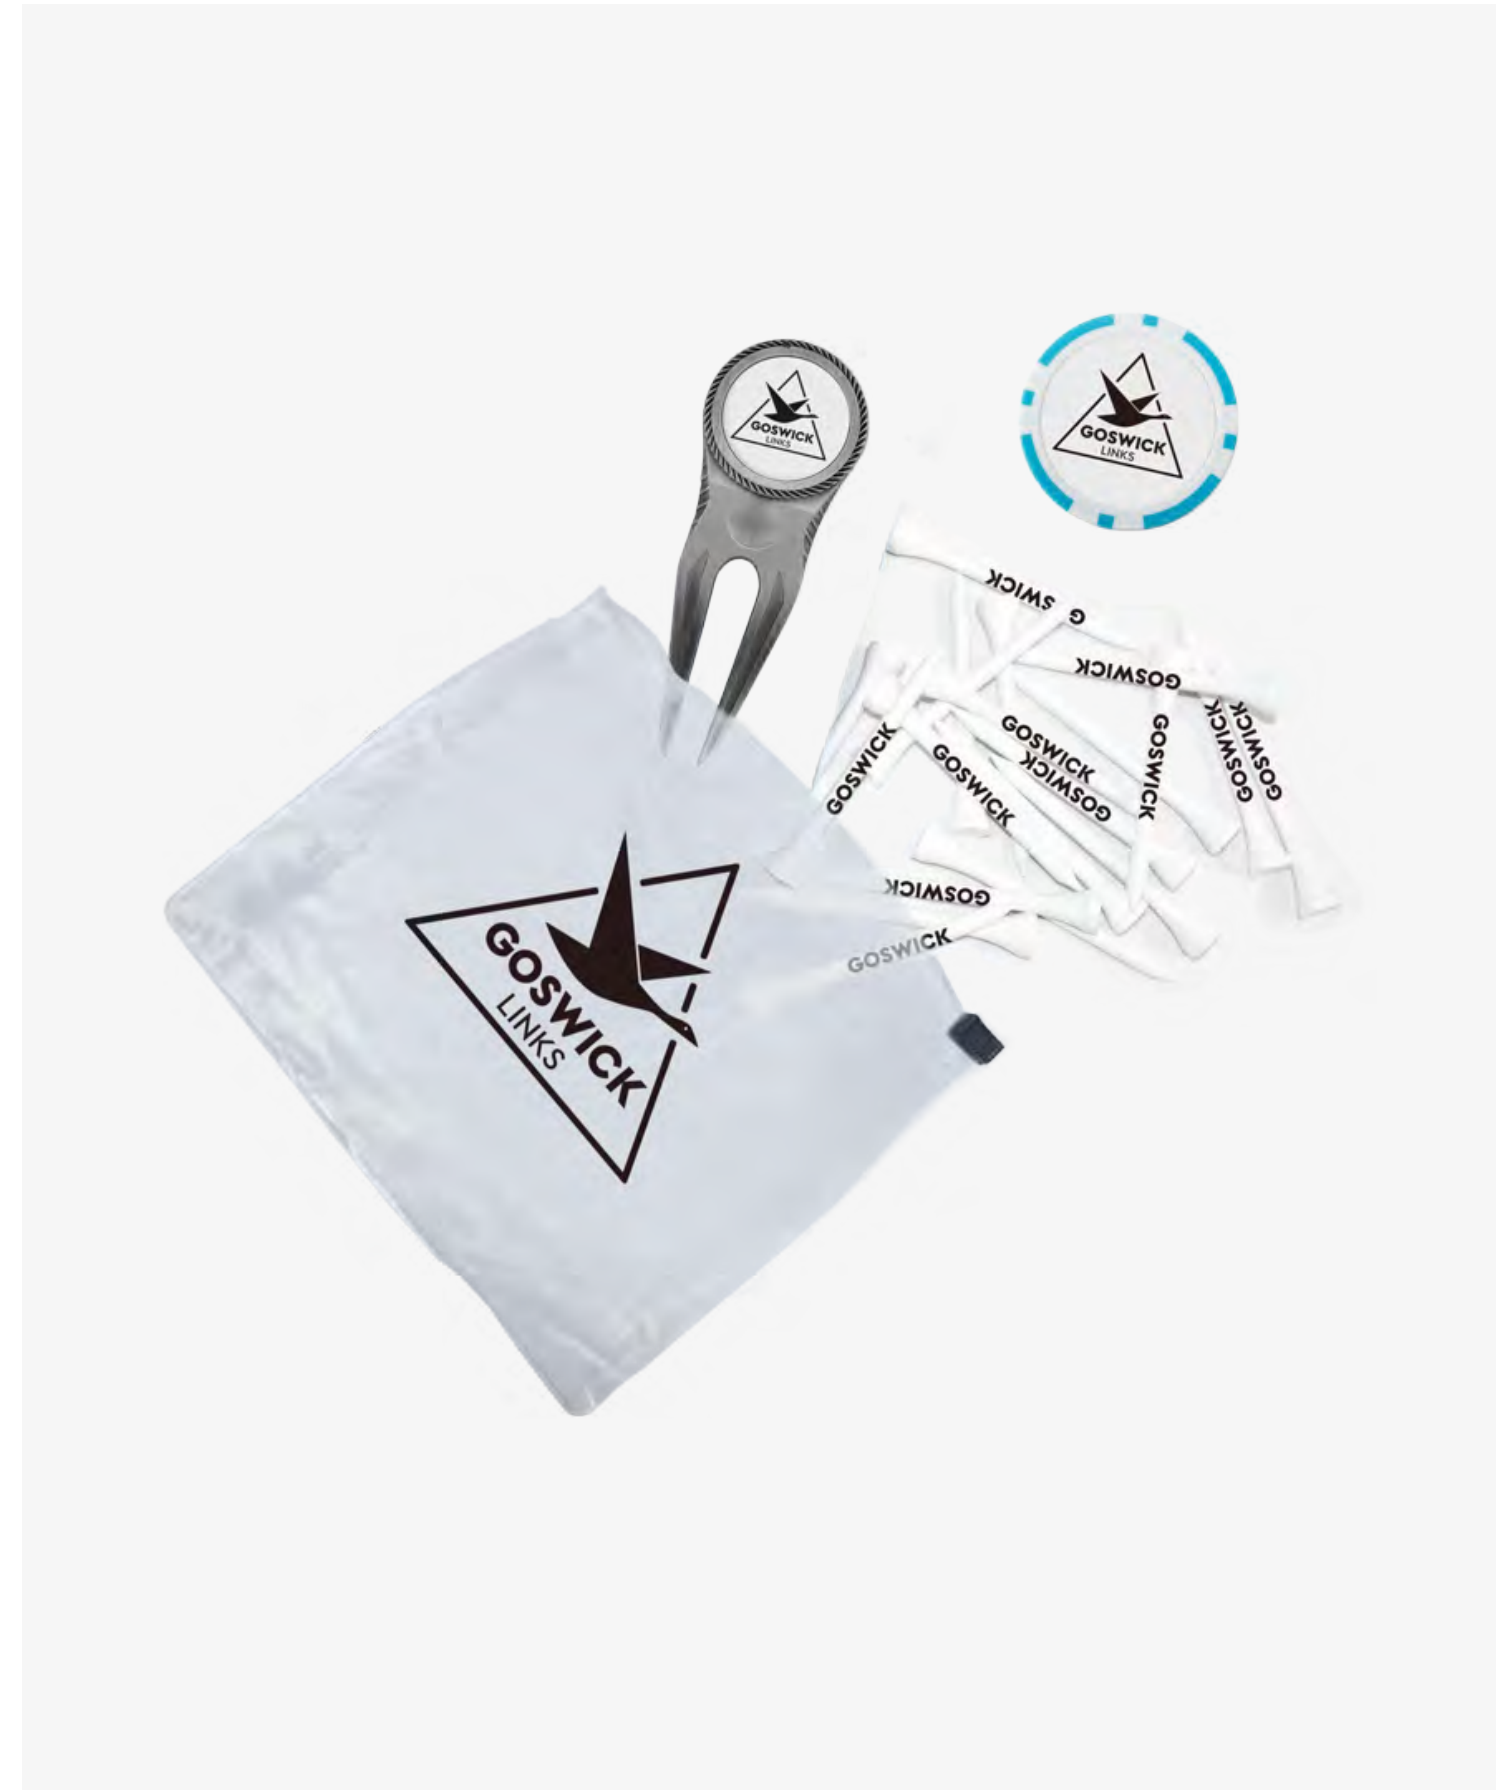

1st Tee Gift Bags

Mist Gift Bag 1

Gift bag with printed logo:
Oasis Pitch Mark Repairer, Tour Cap Clip & 20 Printed Tees.

MOQ 30pcs

Mist Gift Bag 2

Gift bag with printed logo:
Helix Pitch Mark Repairer, Monaco Poker Chip & 20 Printed Tees.

MOQ 30pcs

Mist Gift Bag 3

Gift bag with printed logo:
Signature Pitch Mark Repairer & 20 Printed Tees.

MOQ 30pcs