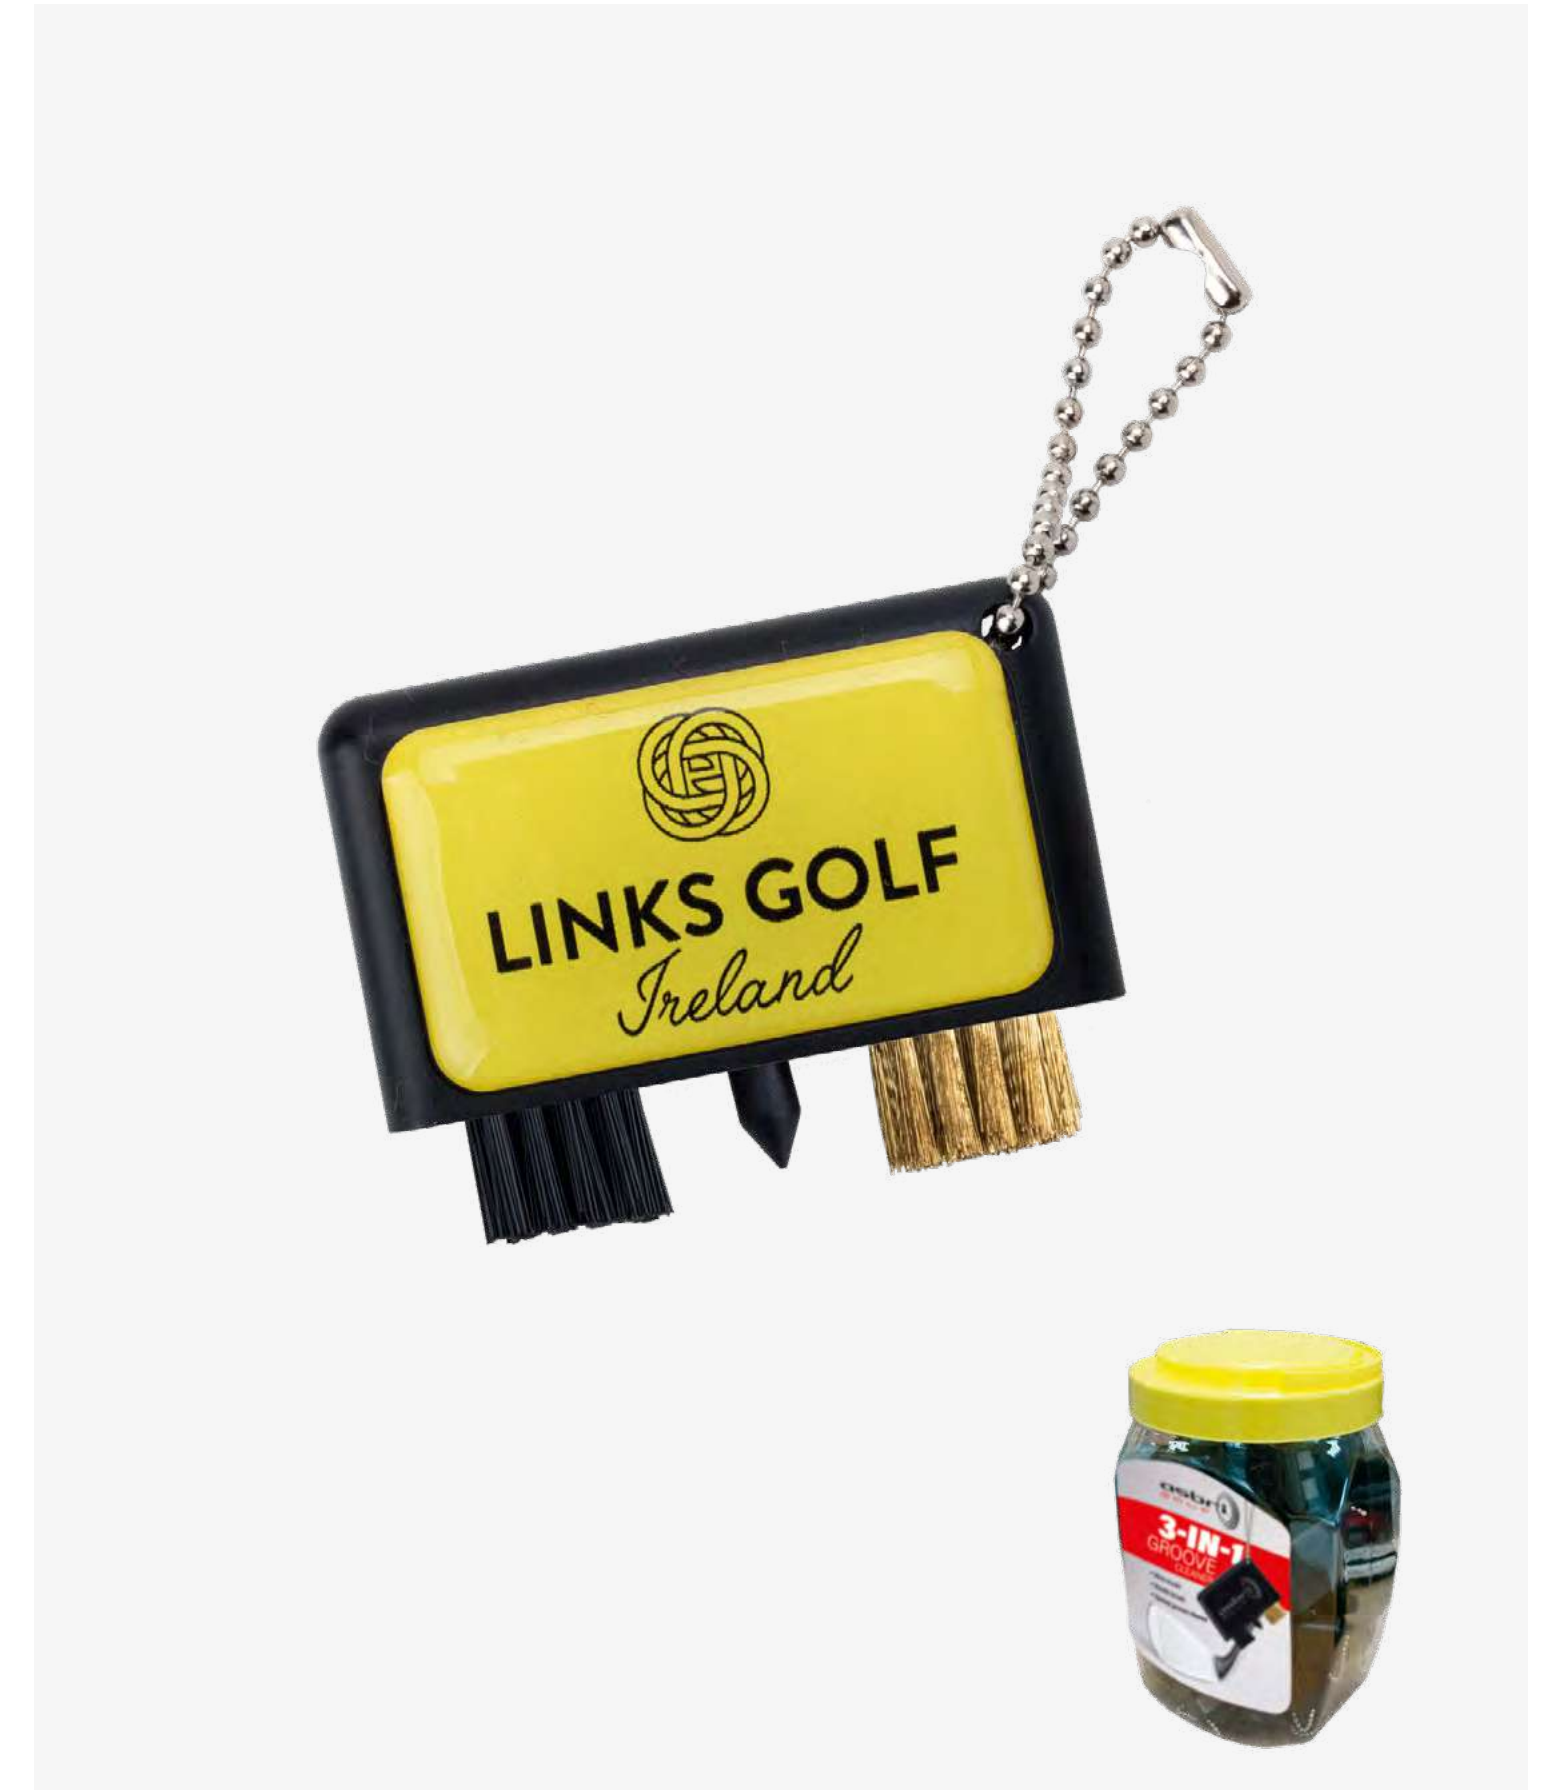

Classic Groove Cleaner

Wire brush, bristle brush & spike groove tool. Printed logo with epoxy resin dome. Counter display tub of 50pcs.

—
Resin
MOQ 30pcs