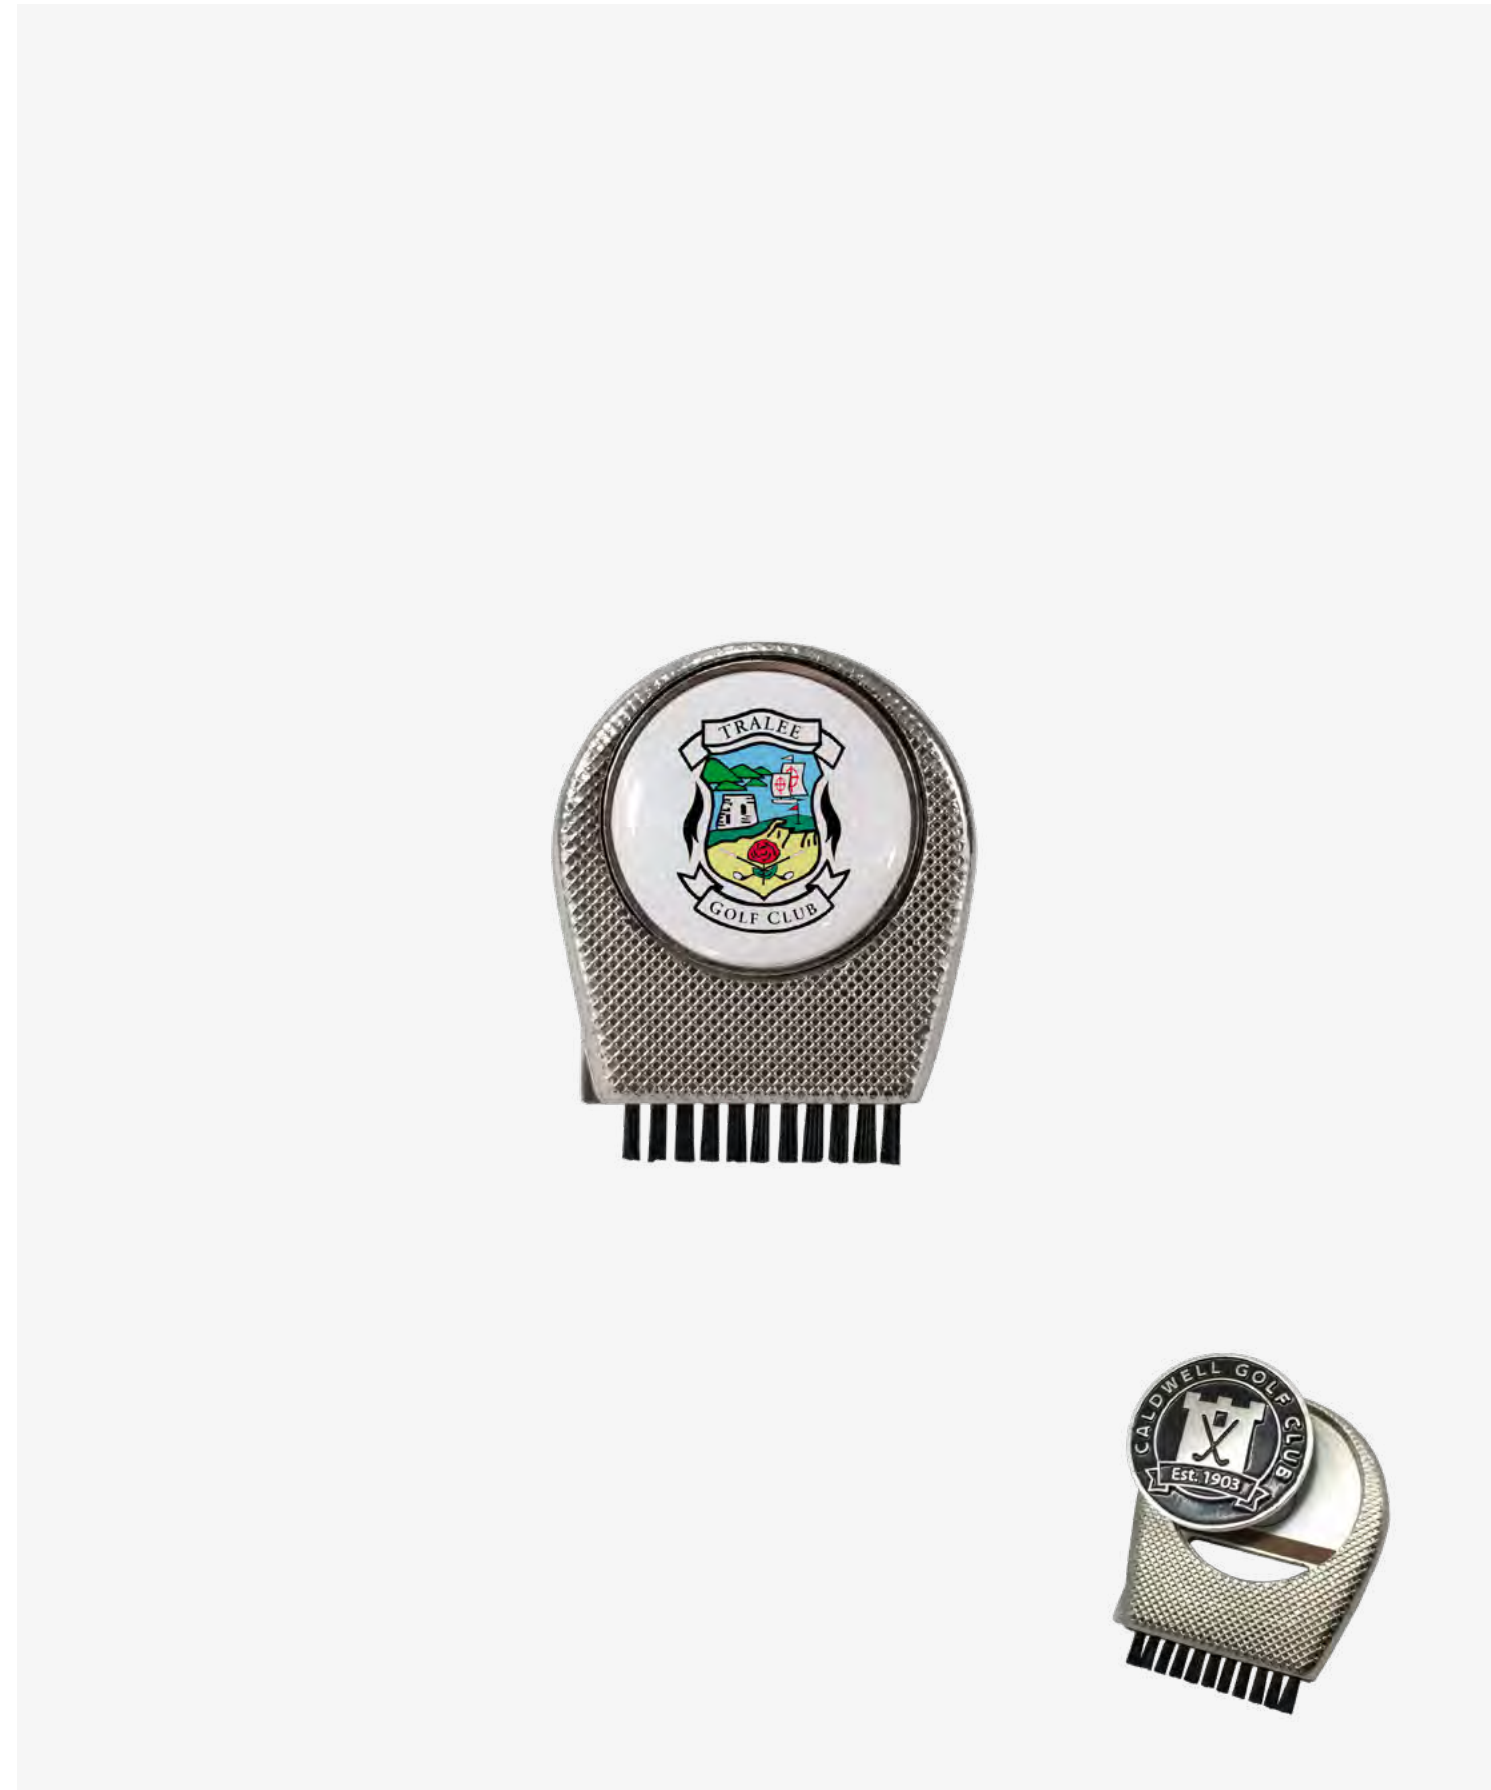

### Tour Cap Clip

Fits all cap peaks. Removable magnetic 24mm ball marker. Available in gift box.

Available colours

Bronze Silver

Custom MOQ 100pcs / Resin MOQ 30pcs

### Groove Brush Reel

Twin brush head: nylon bristles for cleaning wood faces and wire bristles for iron faces. Recoiling reel with golf bag clip attachment.

—  
Resin  
MOQ 30pcs