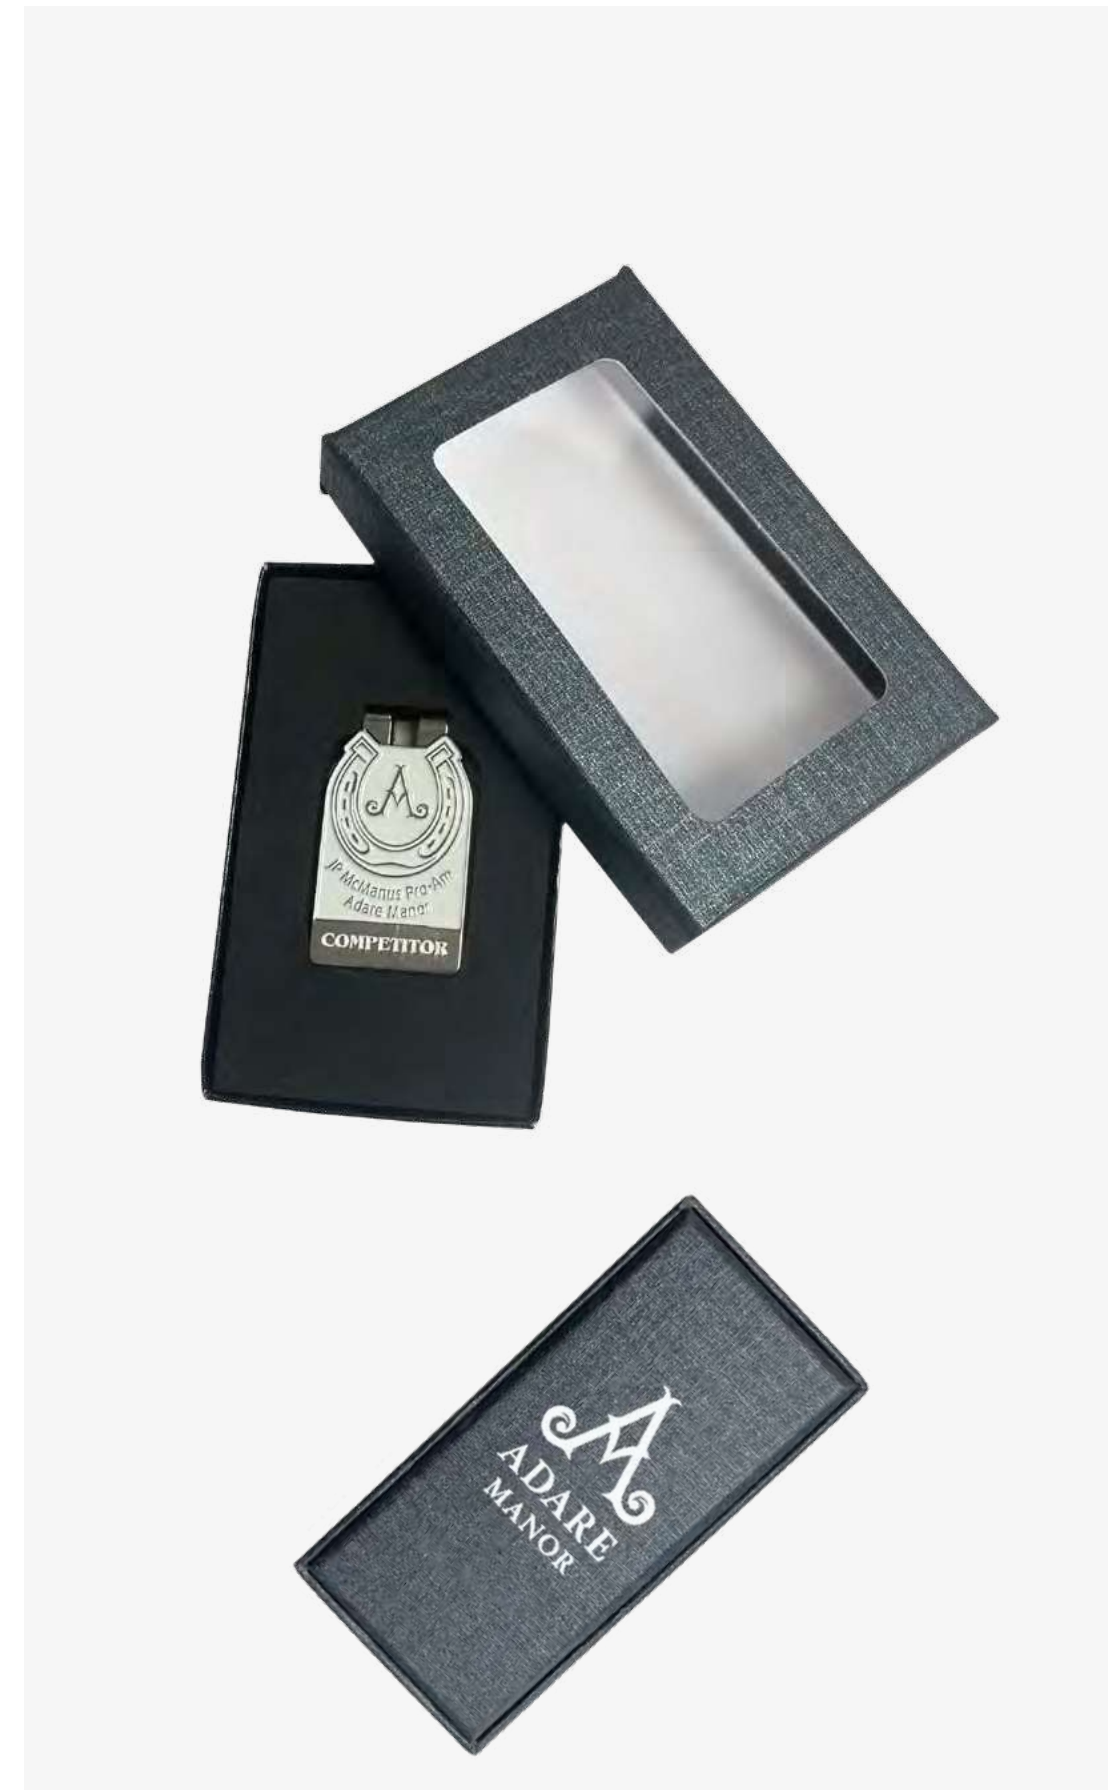

Custom Players Badge

Printed window gift box containing a Custom Players Badge.
A range of finishes available.

Metal colours