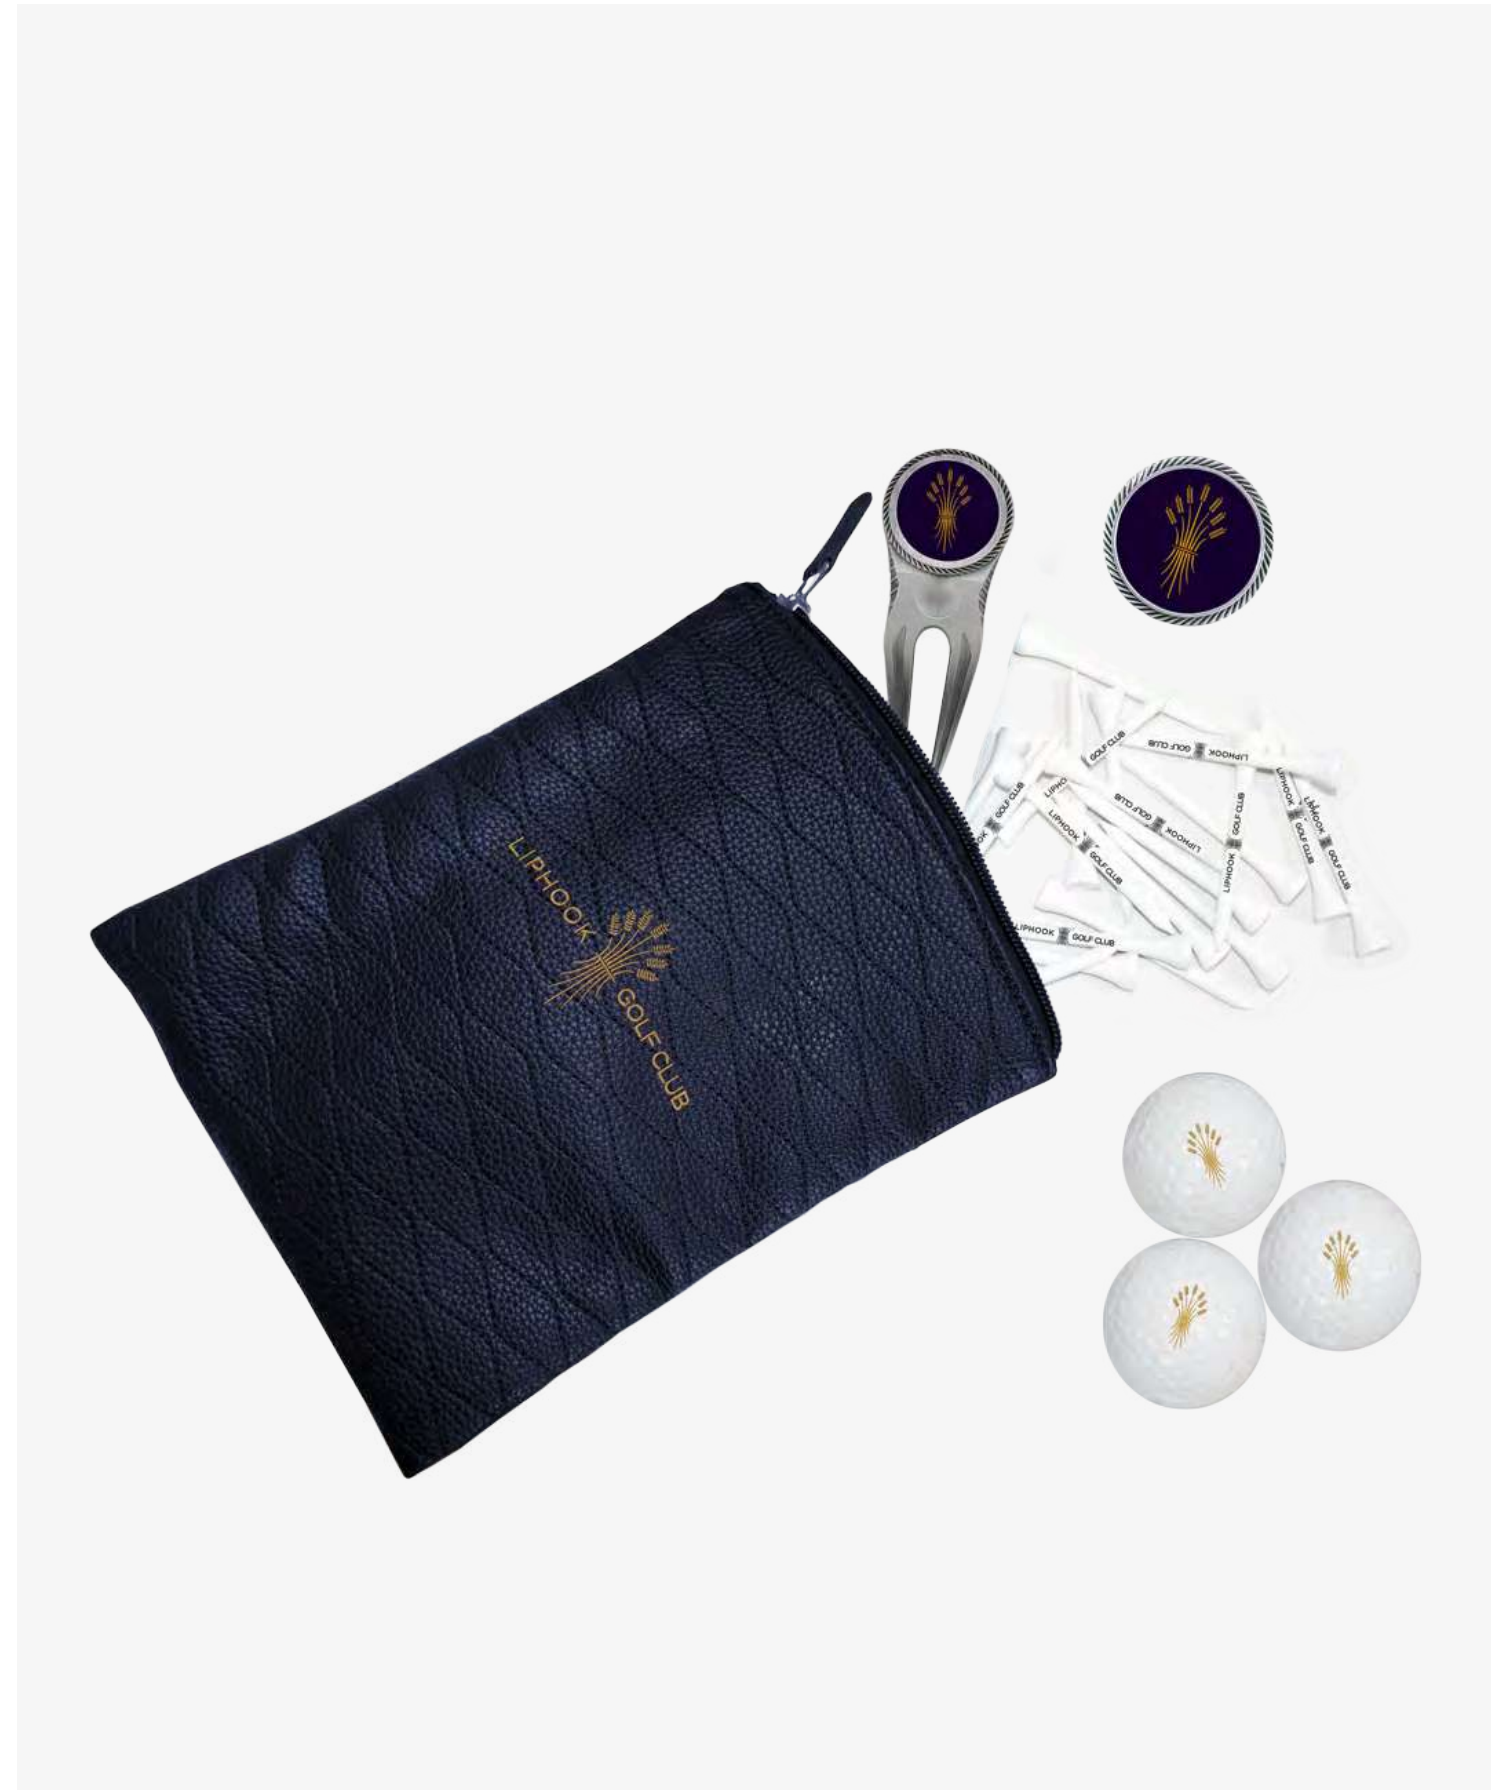

Apex Gift Pack 2

Luxury gift bag with embroidered logo:
Helix Pitch Mark Repairer, Helix Marker & 20 Printed Tees.
Optional 3 Printed Balls.

MOQ 30pcs