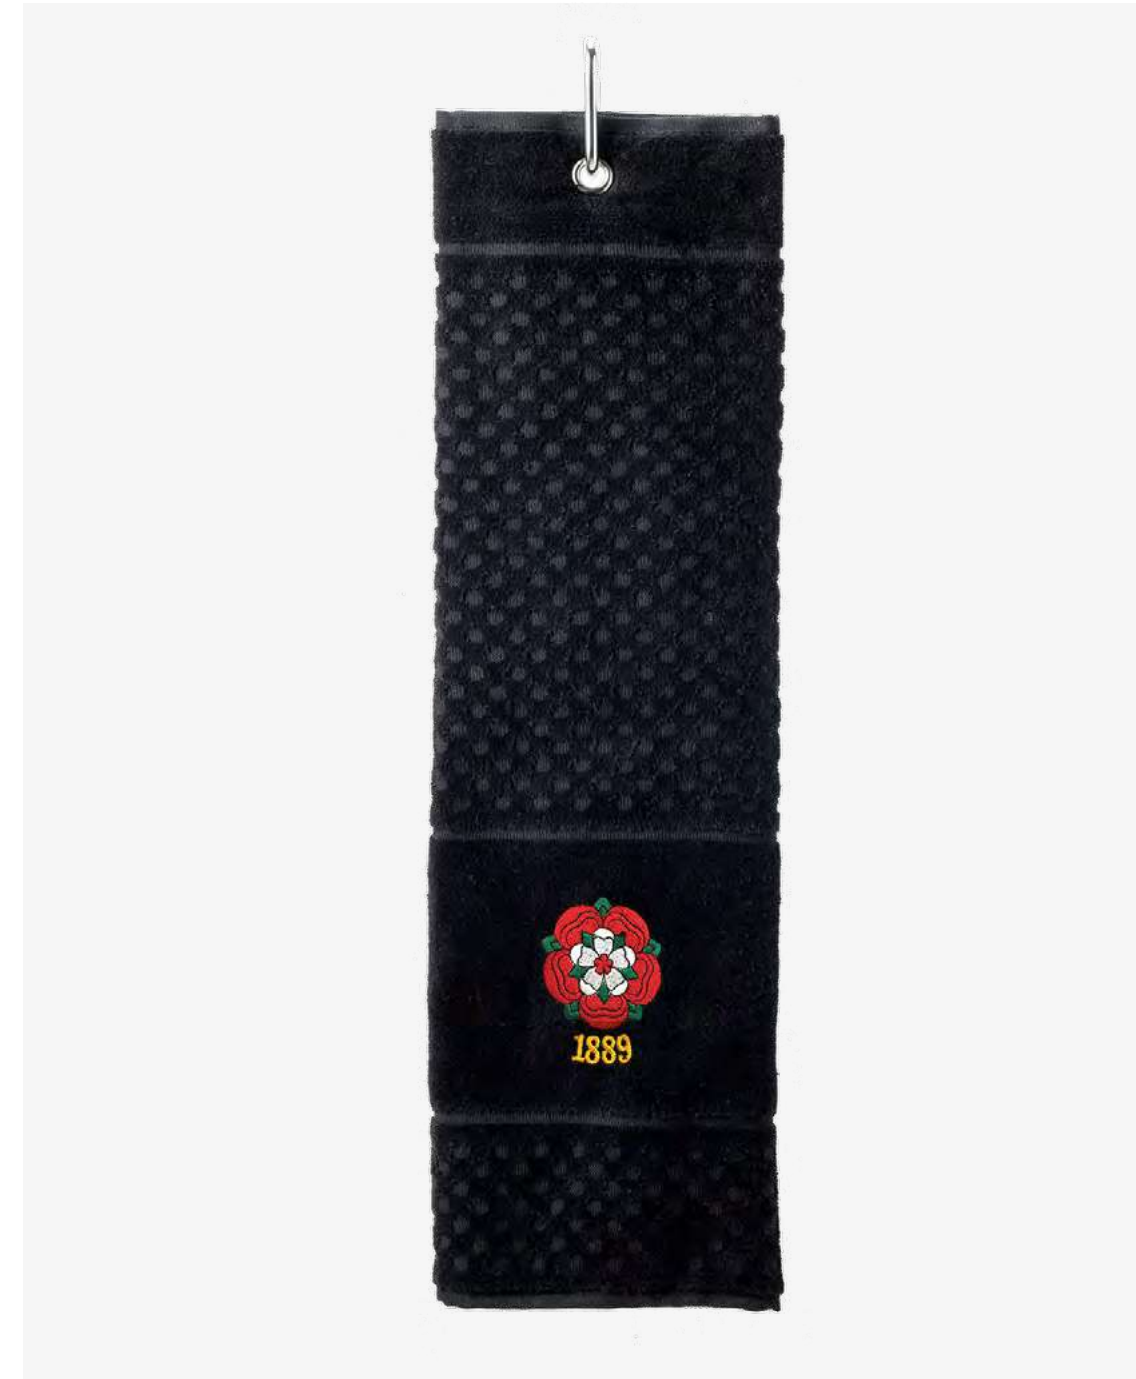

Embroidered Towels

Trifold - Hex Luxury

Luxury 650gsm cotton. Textured jacquard pattern. Carabiner clip.

Available colours

Embroidery
MOQ 12pcs

50cm x 13cm

Trifold - Patriot

100% cotton. Patriot jacquard pattern. Carabiner clip.
Embroidered logo.

Available colours

Embroidery
MOQ 12pcs

50cm x 13cm