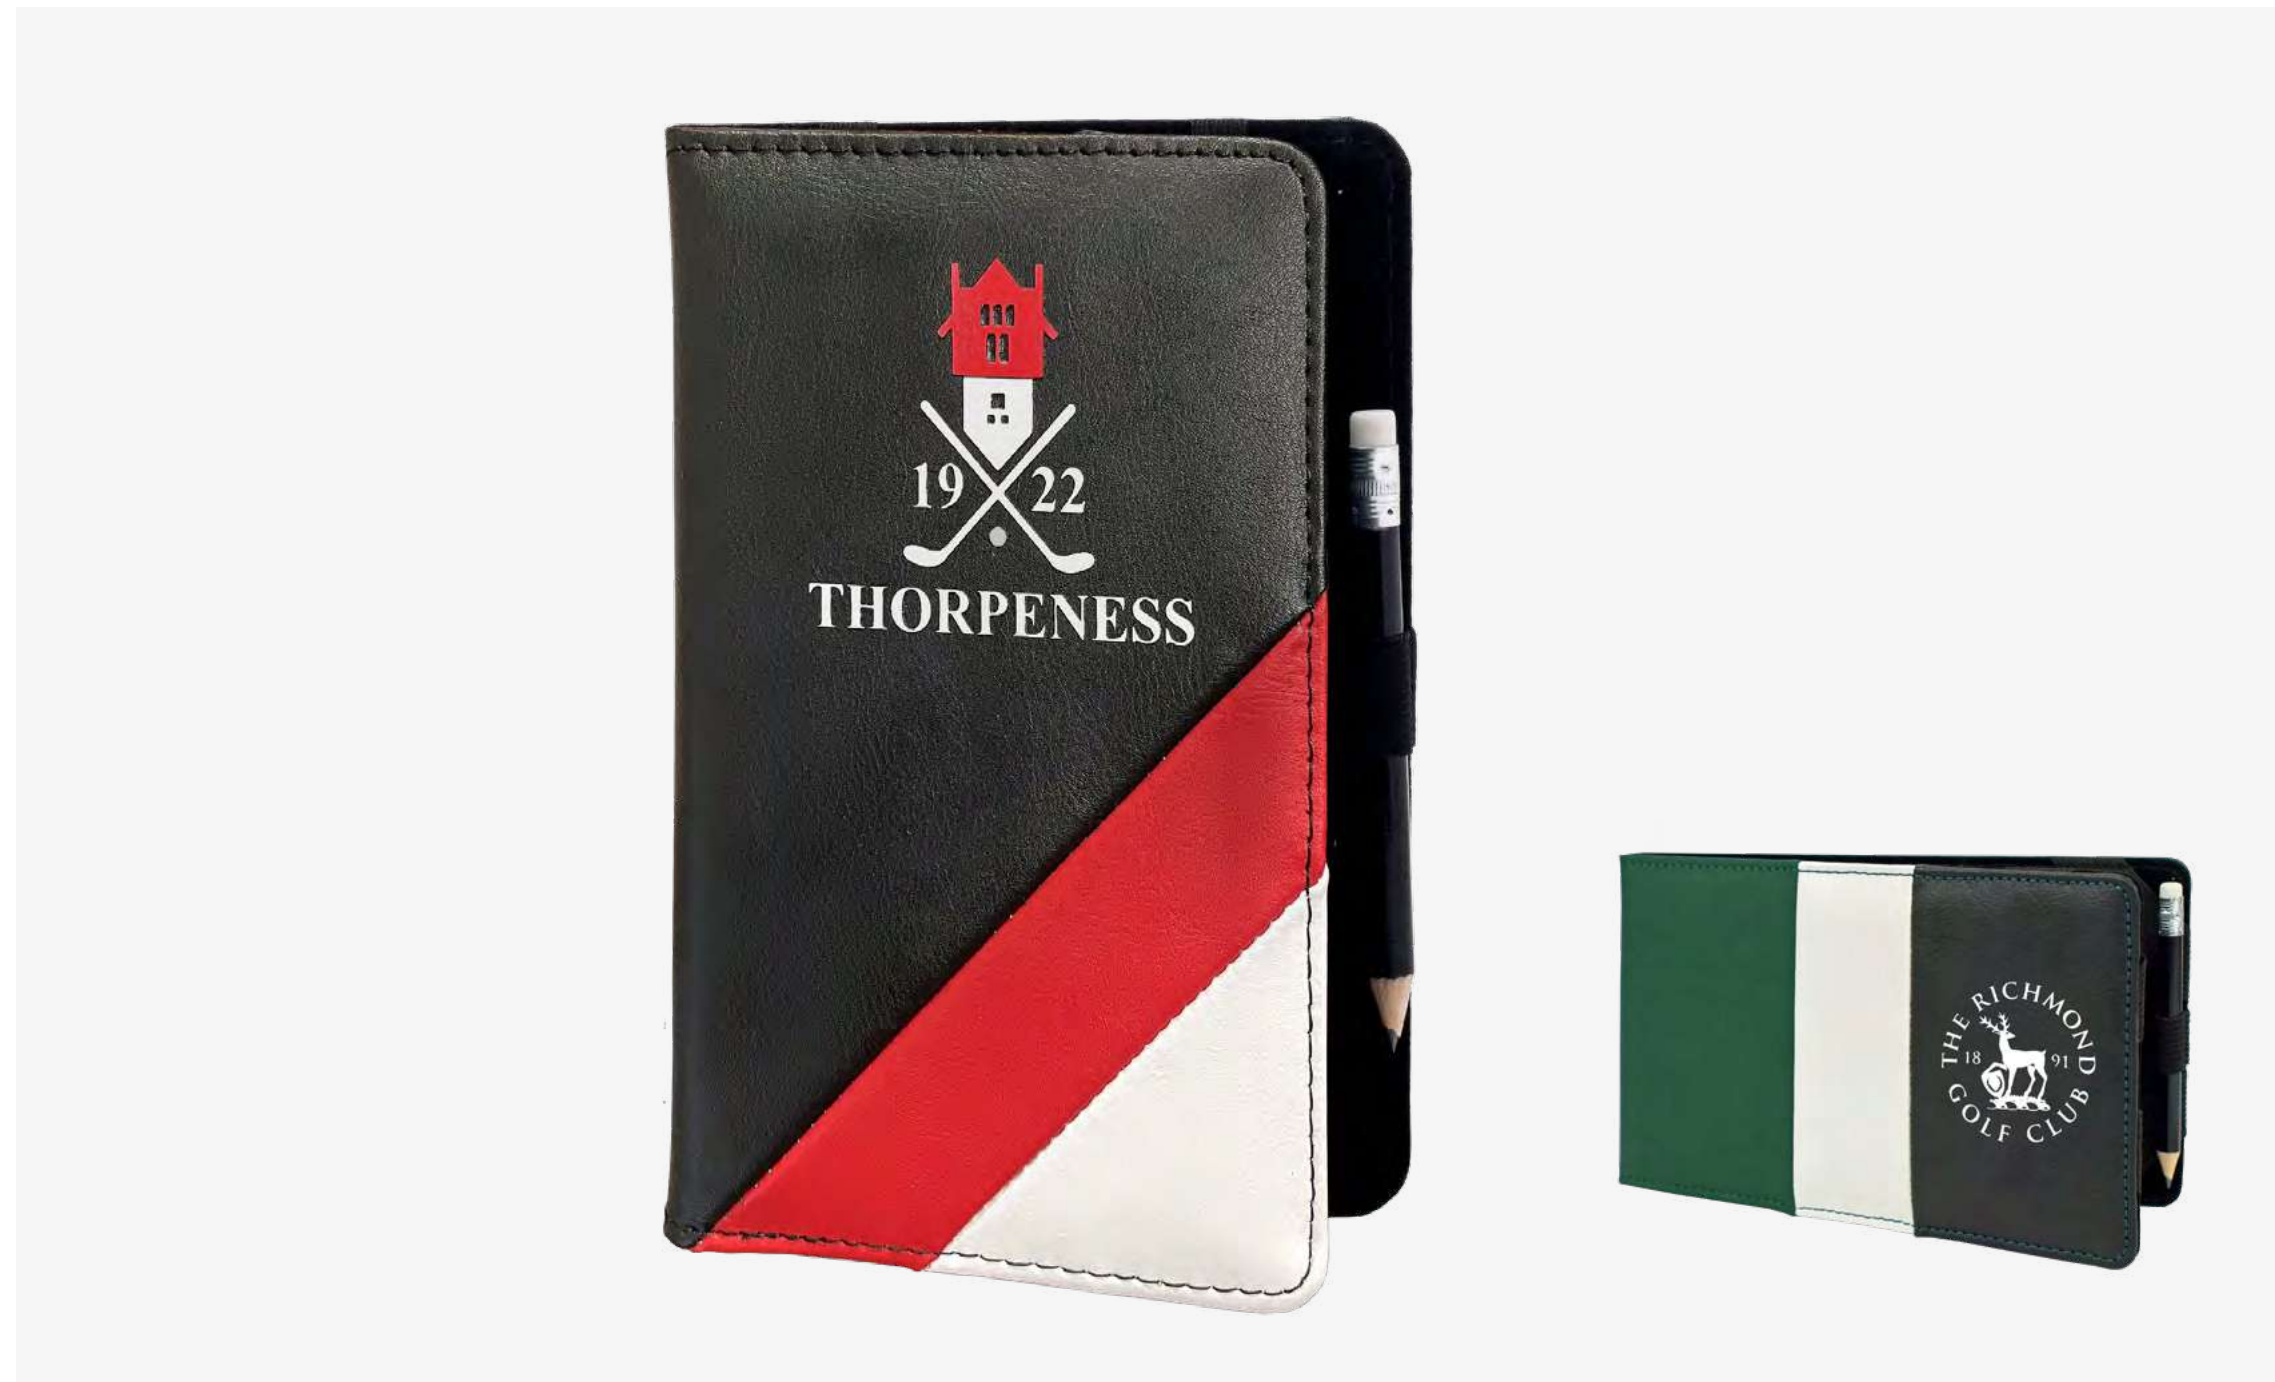

Scorecard & Yardage Book Holders