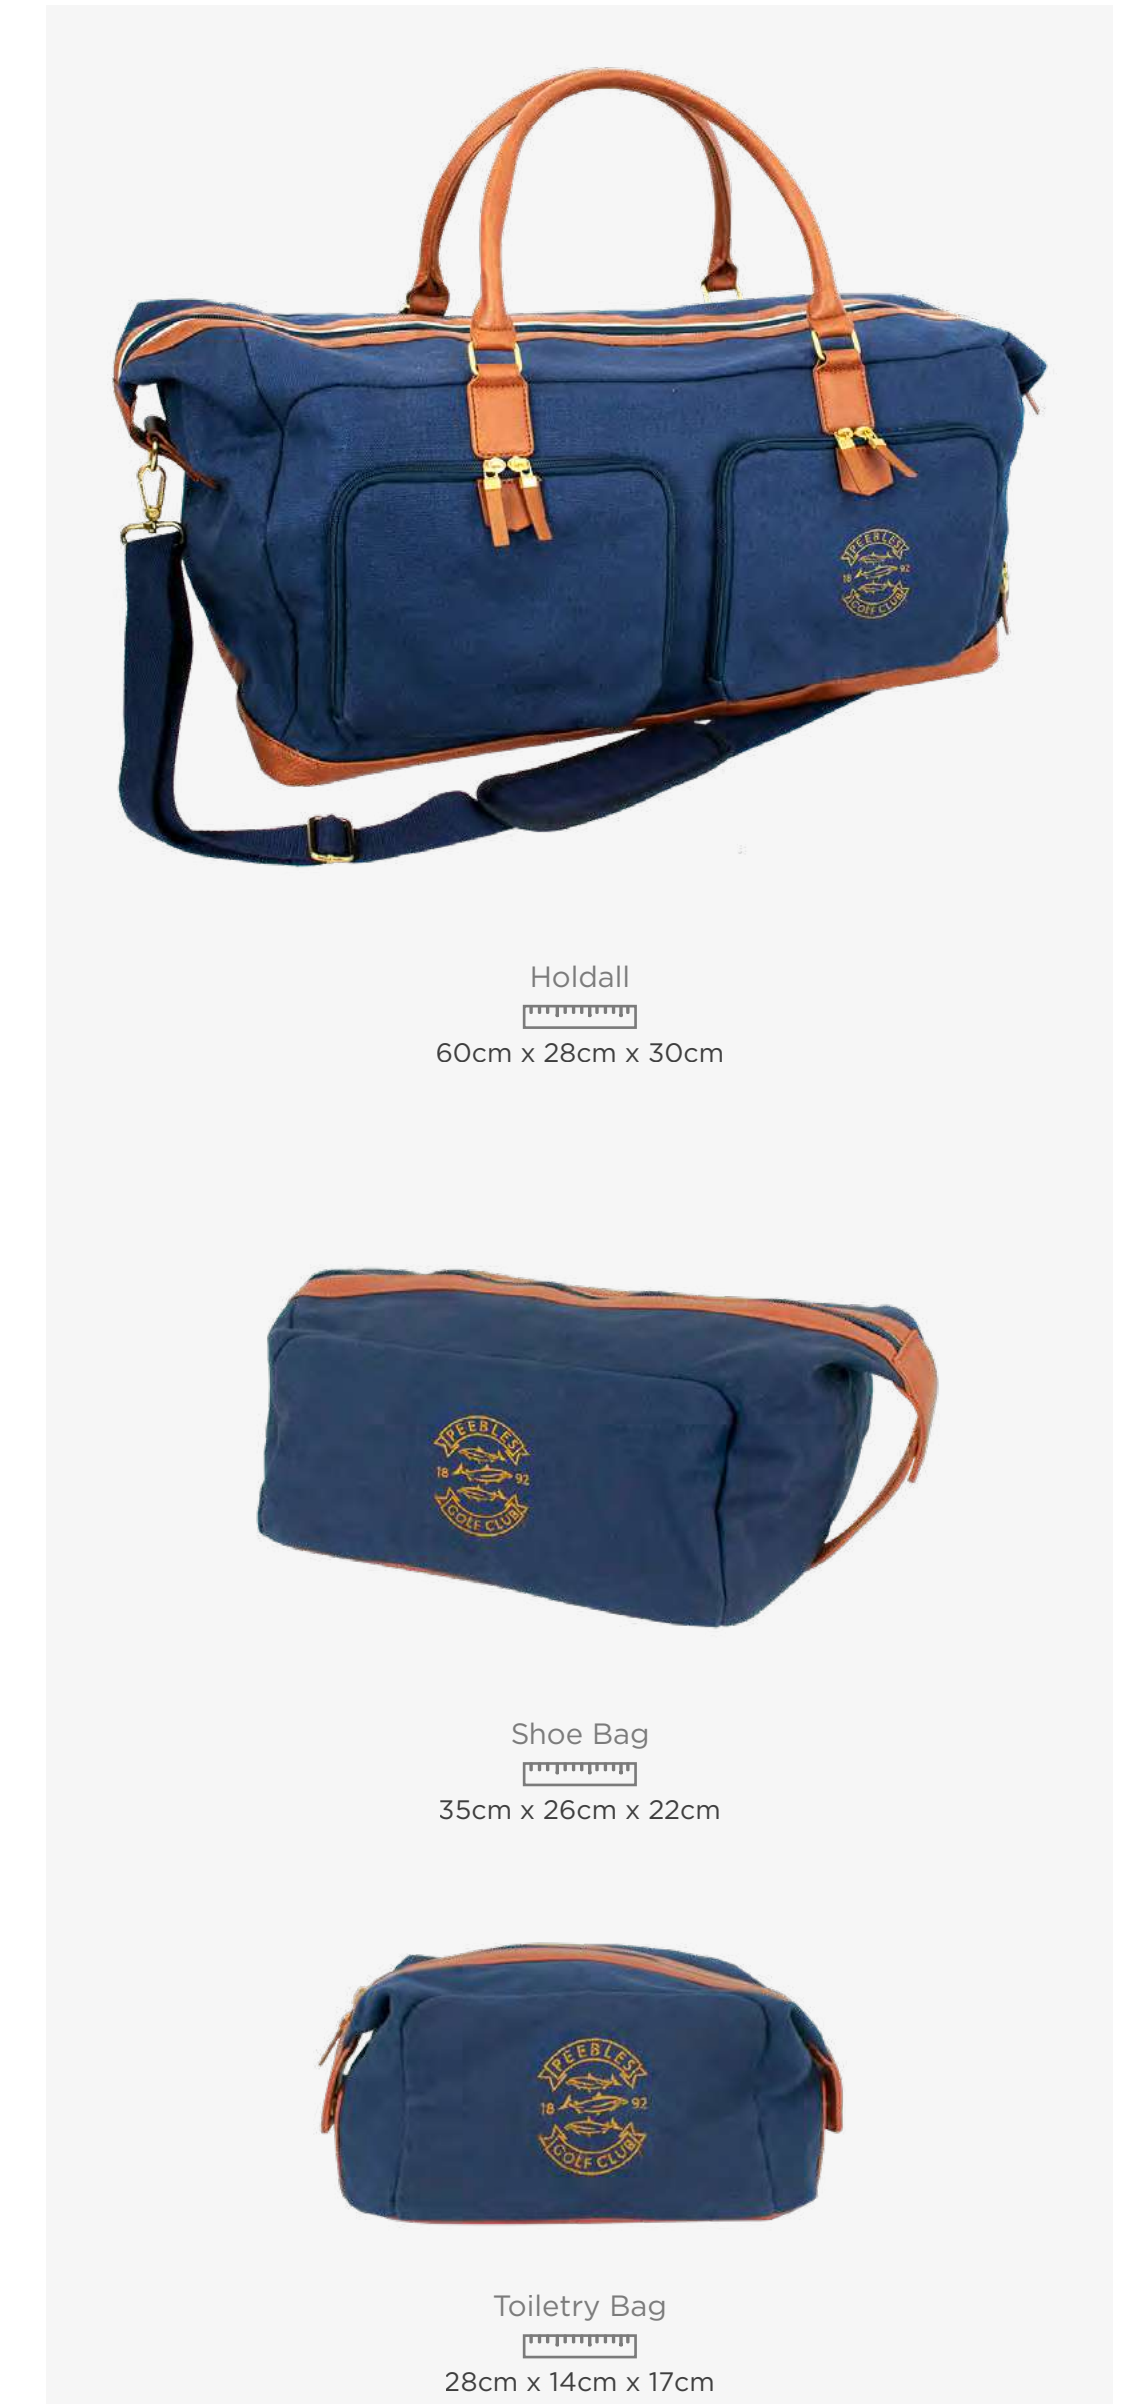

Holdall
60cm x 28cm x 30cm

Shoe Bag
35cm x 26cm x 22cm

Toiletry Bag
28cm x 14cm x 17cm

Heritage

The Heritage collection pairs sports luxe with a canvas outer & faux leather detailing. Luxury lining & personalised embroidered design.

—
Embroidery
MOQ 2pcs