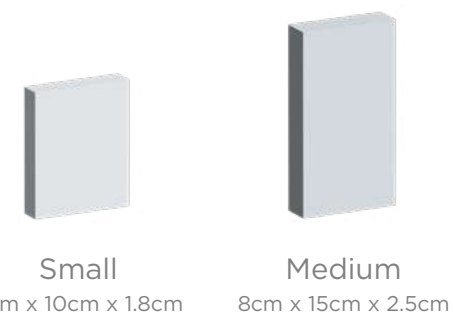

## Crystal Trophy

Premium crystal blocks, beautifully printed for a striking and lasting display. Includes gift box.

Available sizes

Small 8cm x 10cm x 1.8cm  
Medium 8cm x 15cm x 2.5cm

UV Printed  
MOQ 1pc