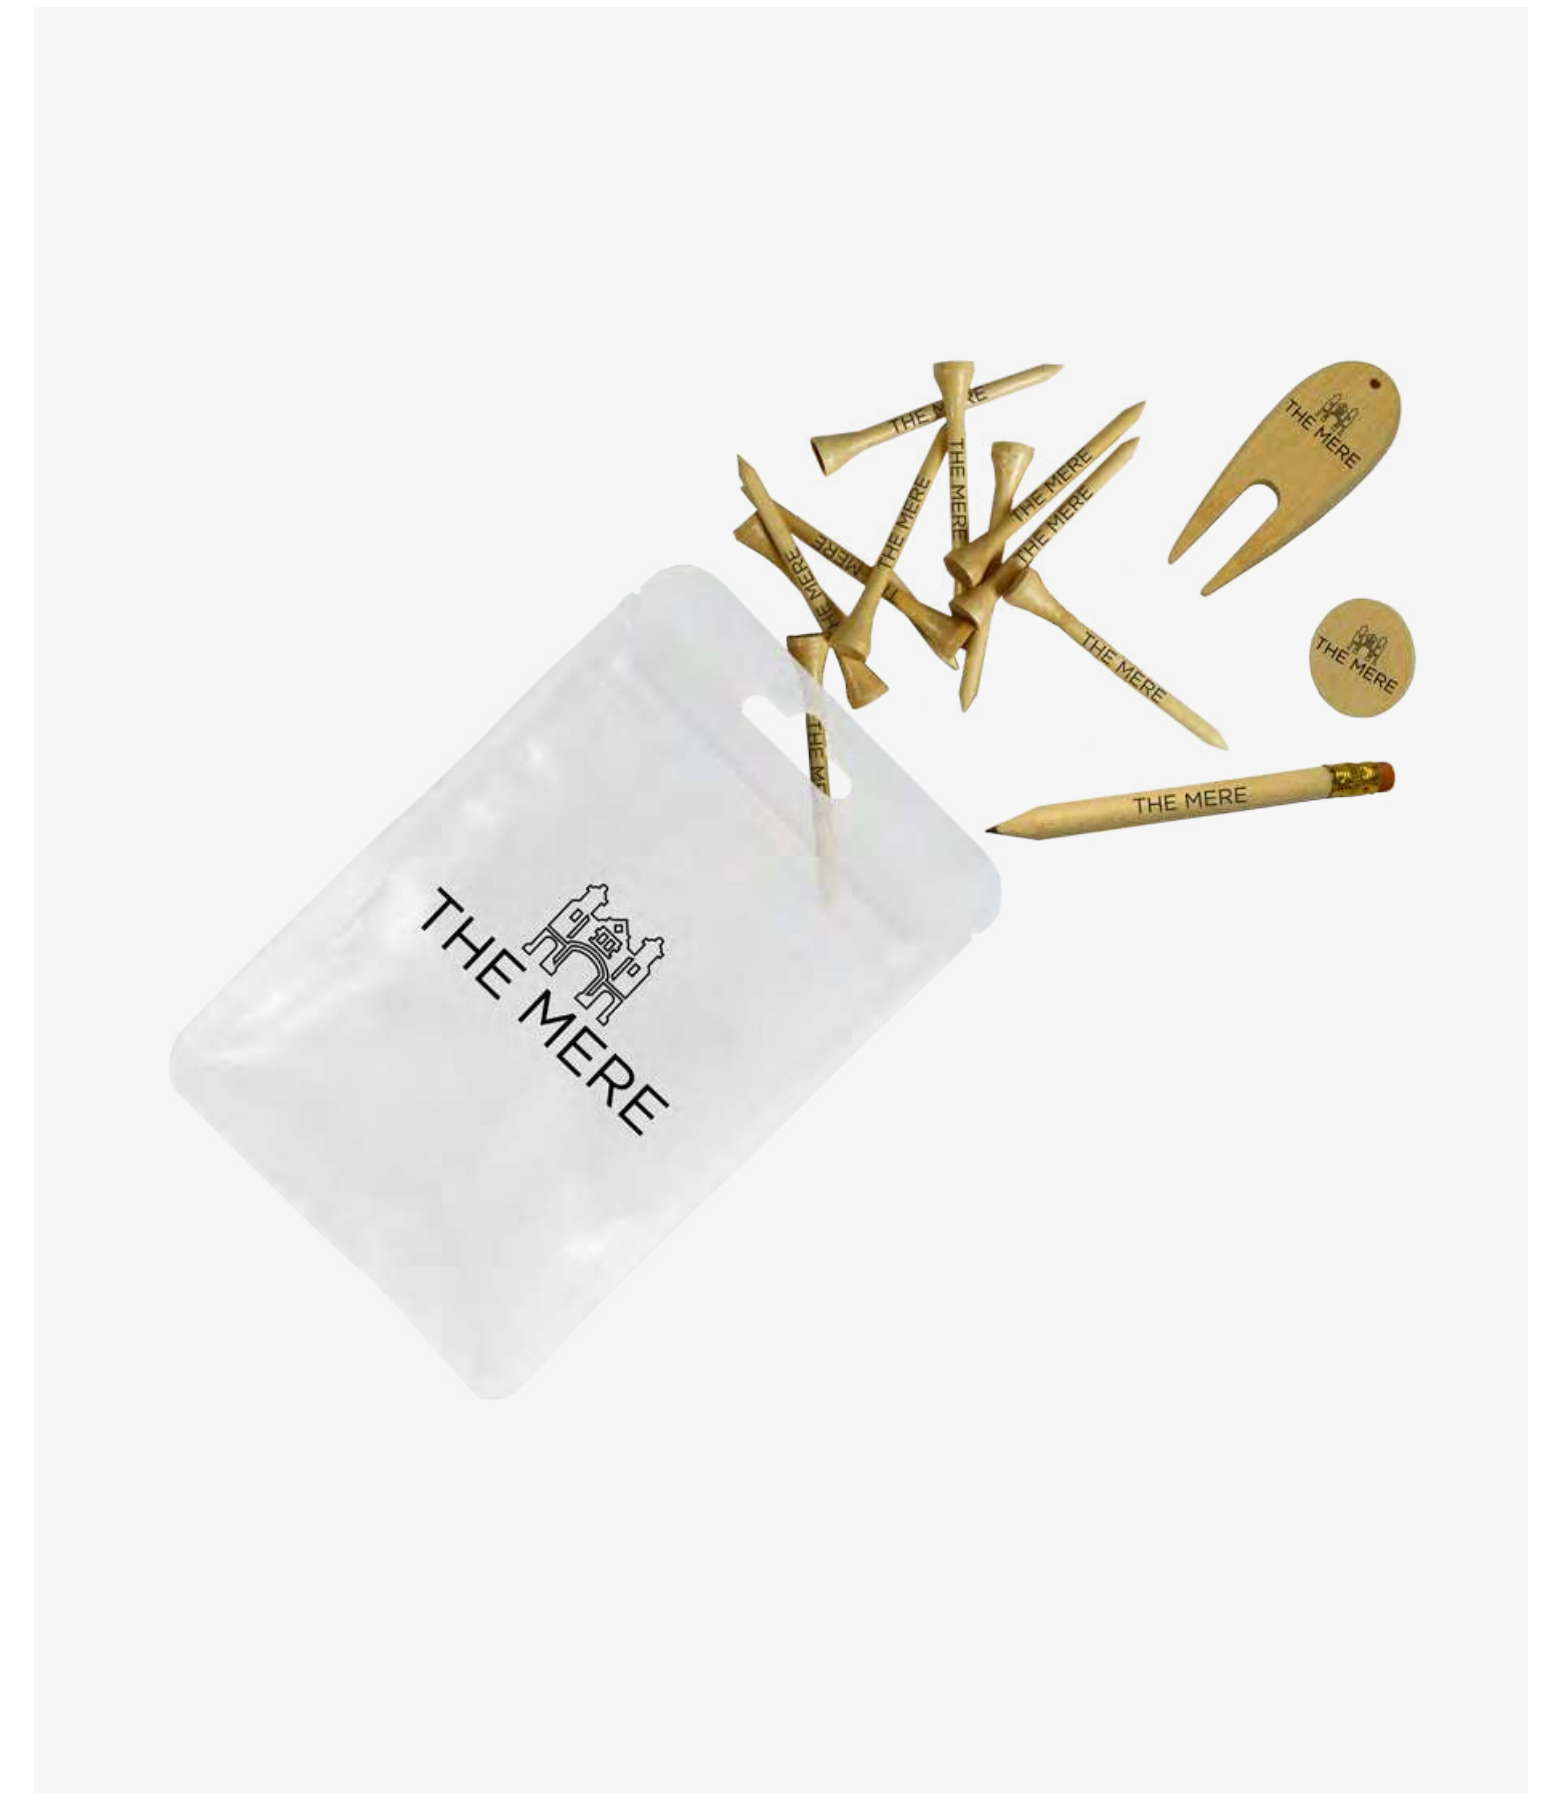

1st Tee Gift Bags

Frosted Gift Bag 1

Gift bag with printed logo:
20 Printed Tees.

MOQ 250pcs

Frosted Gift Bag 2

Gift bag with printed logo:
10 Printed Tees & Printed Pencil.

MOQ 250pcs

Frosted Gift Bag 3

Gift bag with printed logo:
Bamboo Pitch Mark Repairer, Bamboo Ball Marker, 10 Printed Tees & Printed Pencil.

MOQ 250pcs