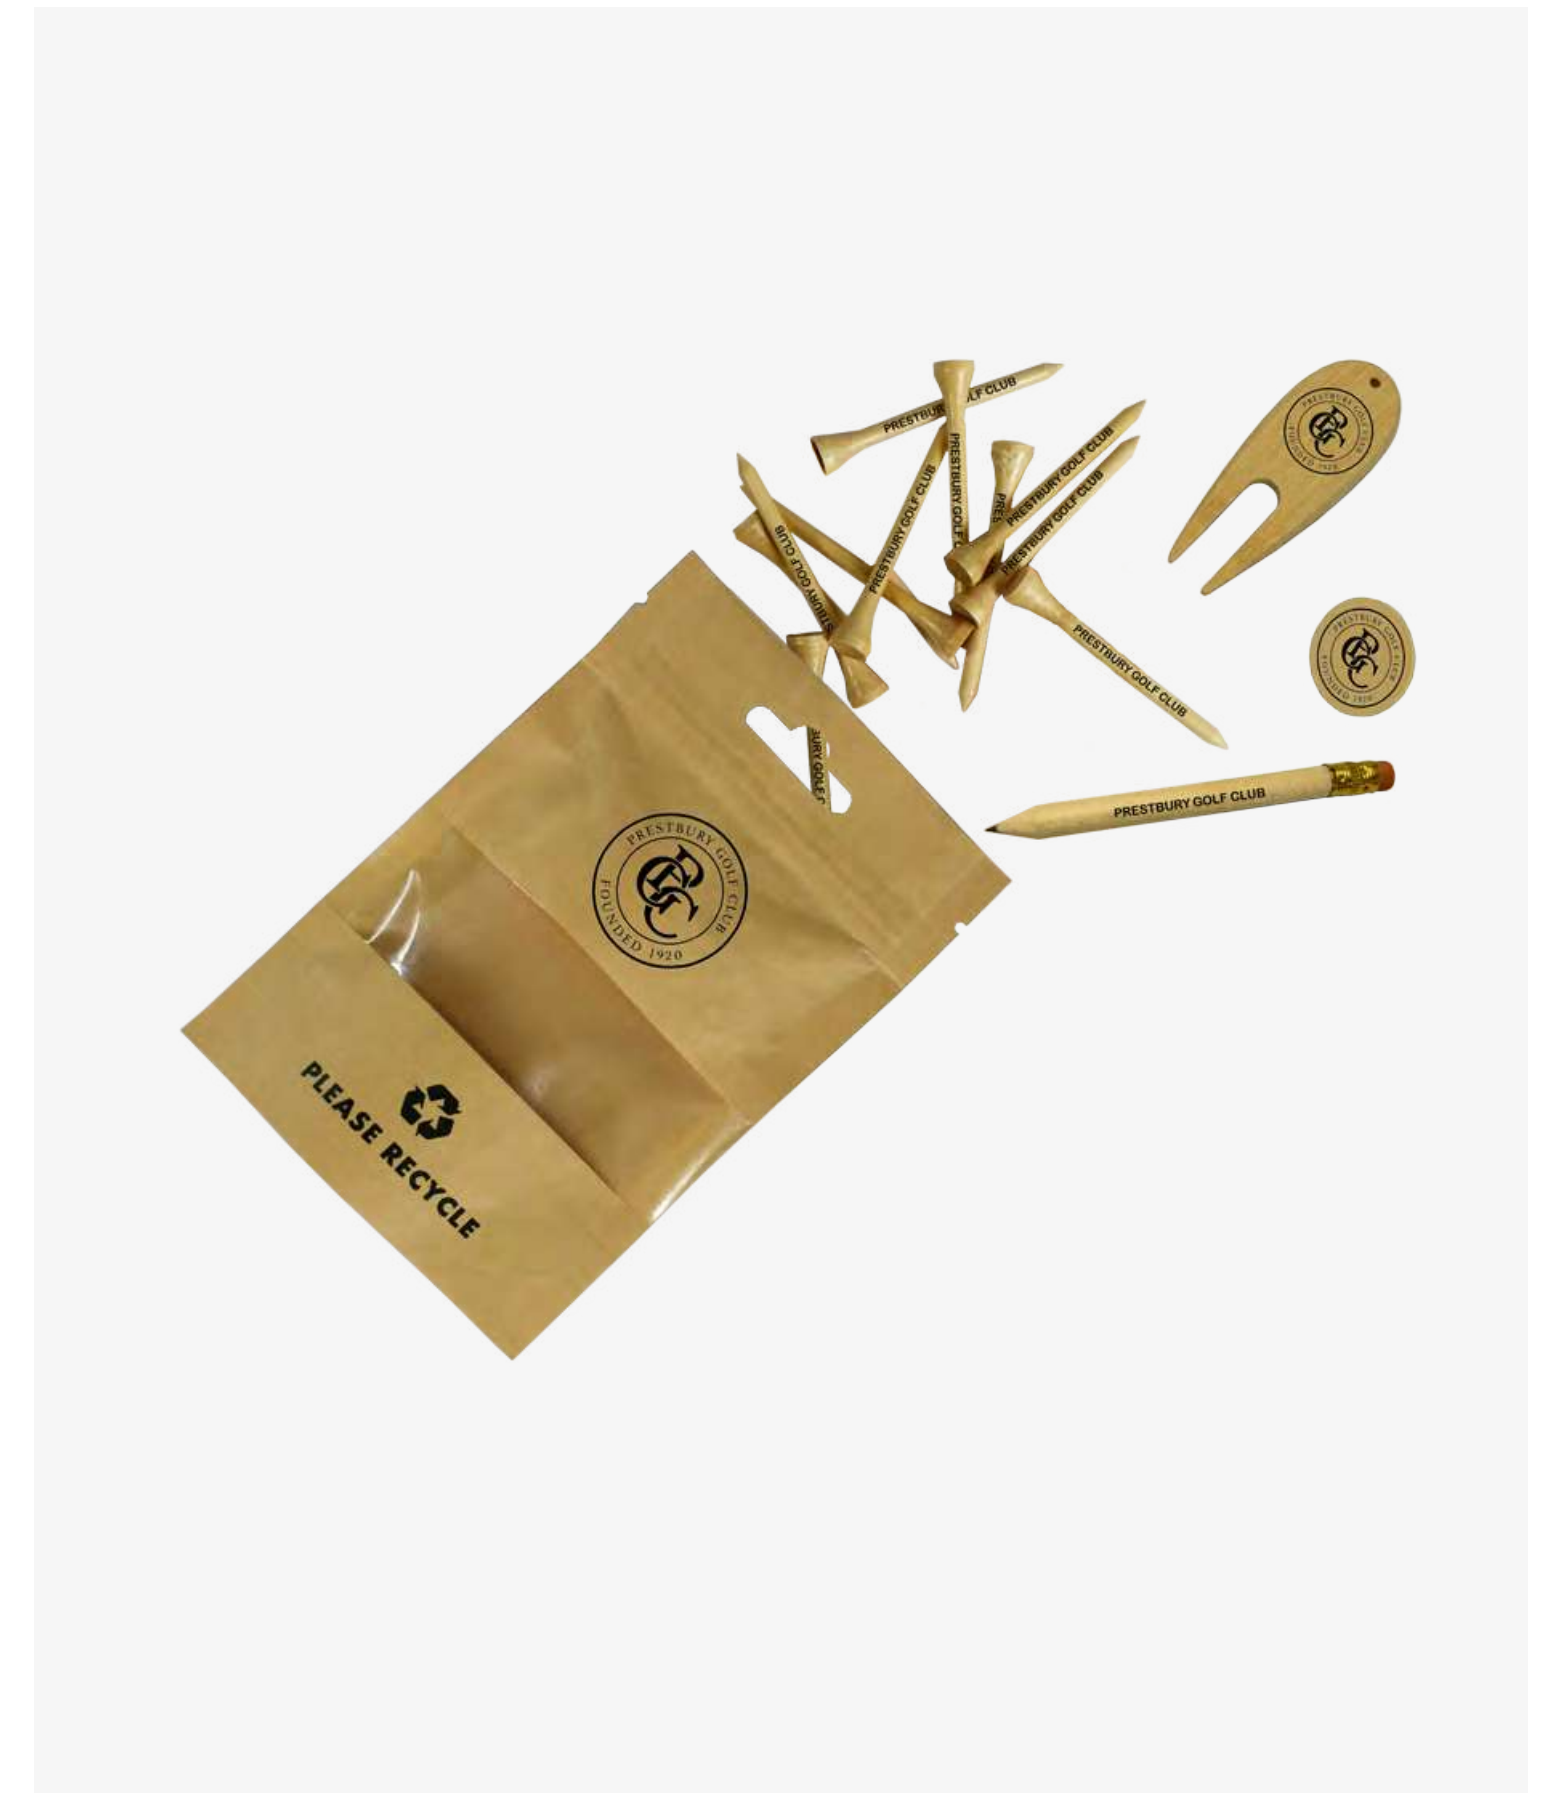

1st Tee Gift Bags

Eco Gift Bag 1

Gift bag with printed logo:
20 Printed Tees.

MOQ 250pcs

Eco Gift Bag 2

Gift bag with printed logo:
10 Printed Tees & Printed Pencil.

MOQ 250pcs

Eco Gift Bag 3

Gift bag with printed logo:
Bamboo Pitch Mark Repairer, Bamboo Ball Marker, 10 Printed Tees & Printed Pencil.

MOQ 250pcs