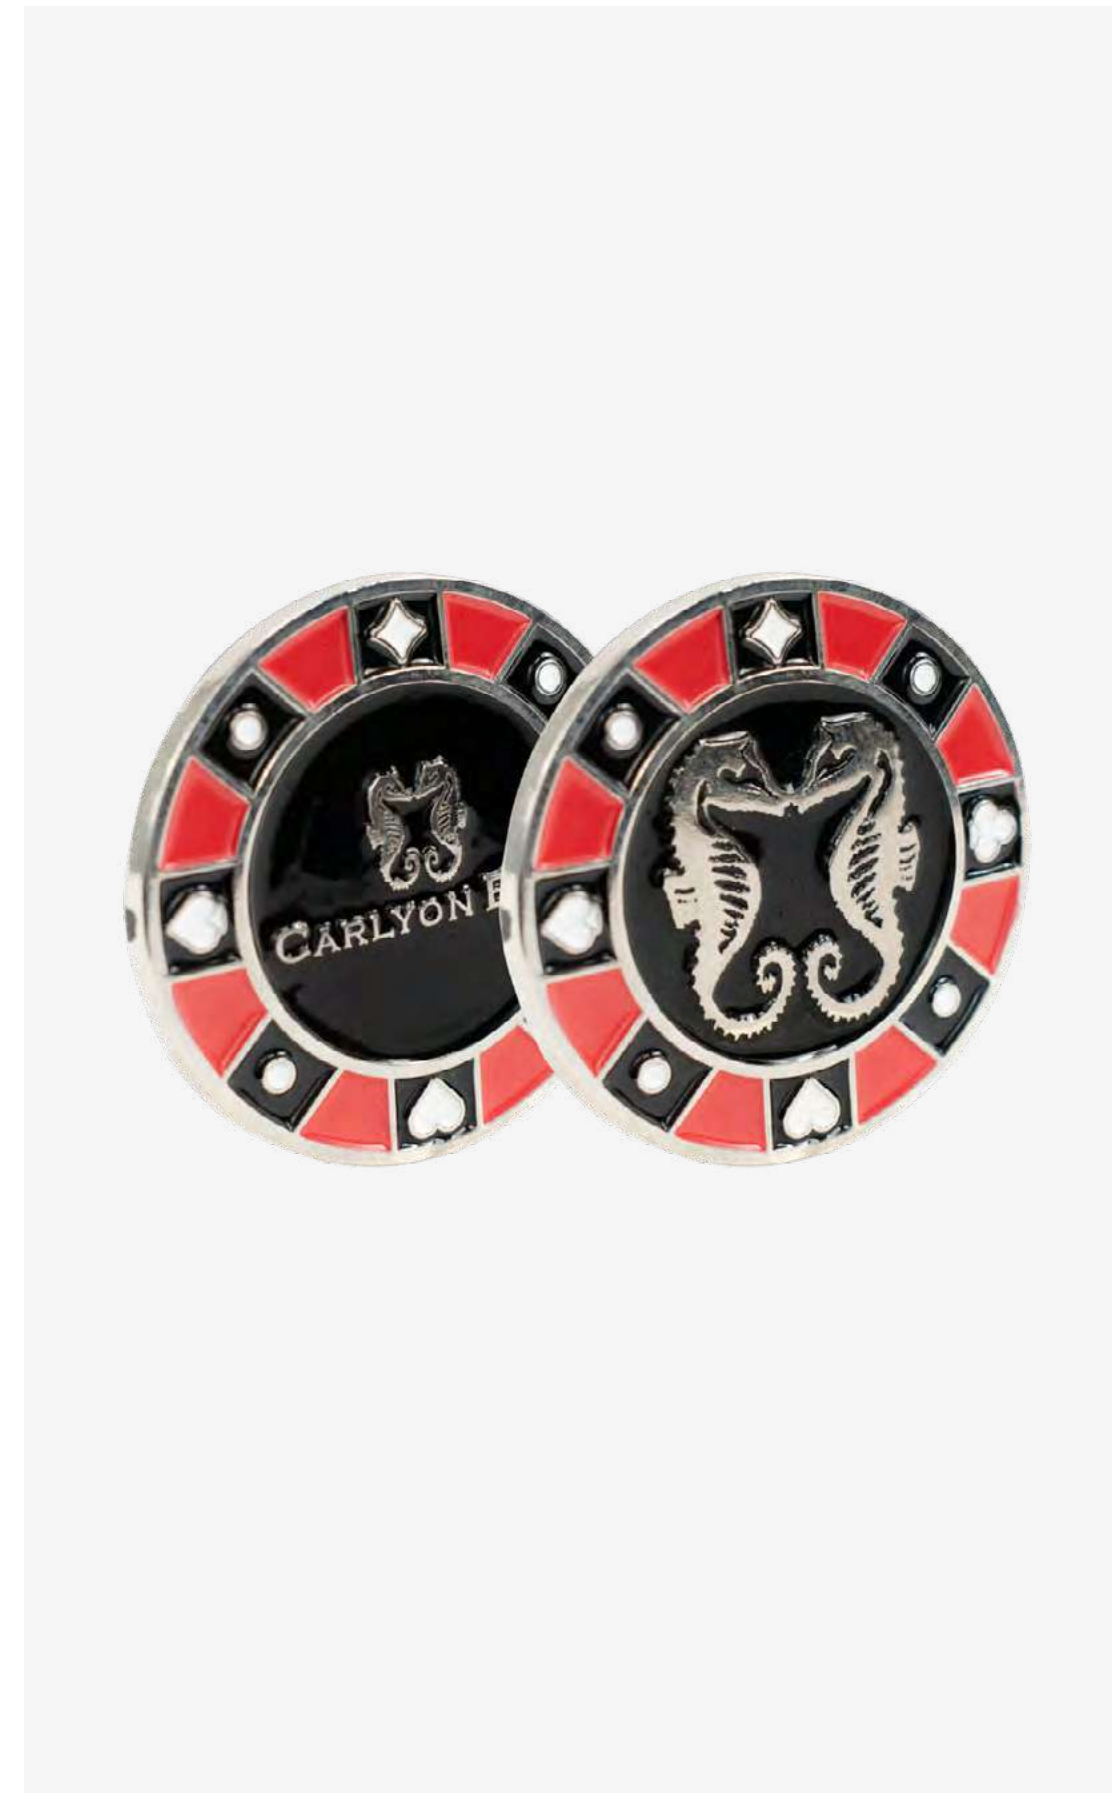

Ball Markers

40mm Sovereign

Stamped metal marker with multiple finishes available.
Hammered edge.

Metal colours

Bronze Copper Silver Titanium

40mm Deluxe Poker Chip

Stamped metal poker chip with multiple finishes available.

Metal colours

Bronze Copper Silver Titanium

40mm Edge

Stamped metal marker with multiple finishes available.
Chamfered edge.

Metal colours

Bronze Copper Silver Titanium

40mm Helix

Stamped metal marker with multiple finishes available.
Helix edge.

Metal colours

Bronze Copper Silver Titanium

Custom
MOQ 100pcs