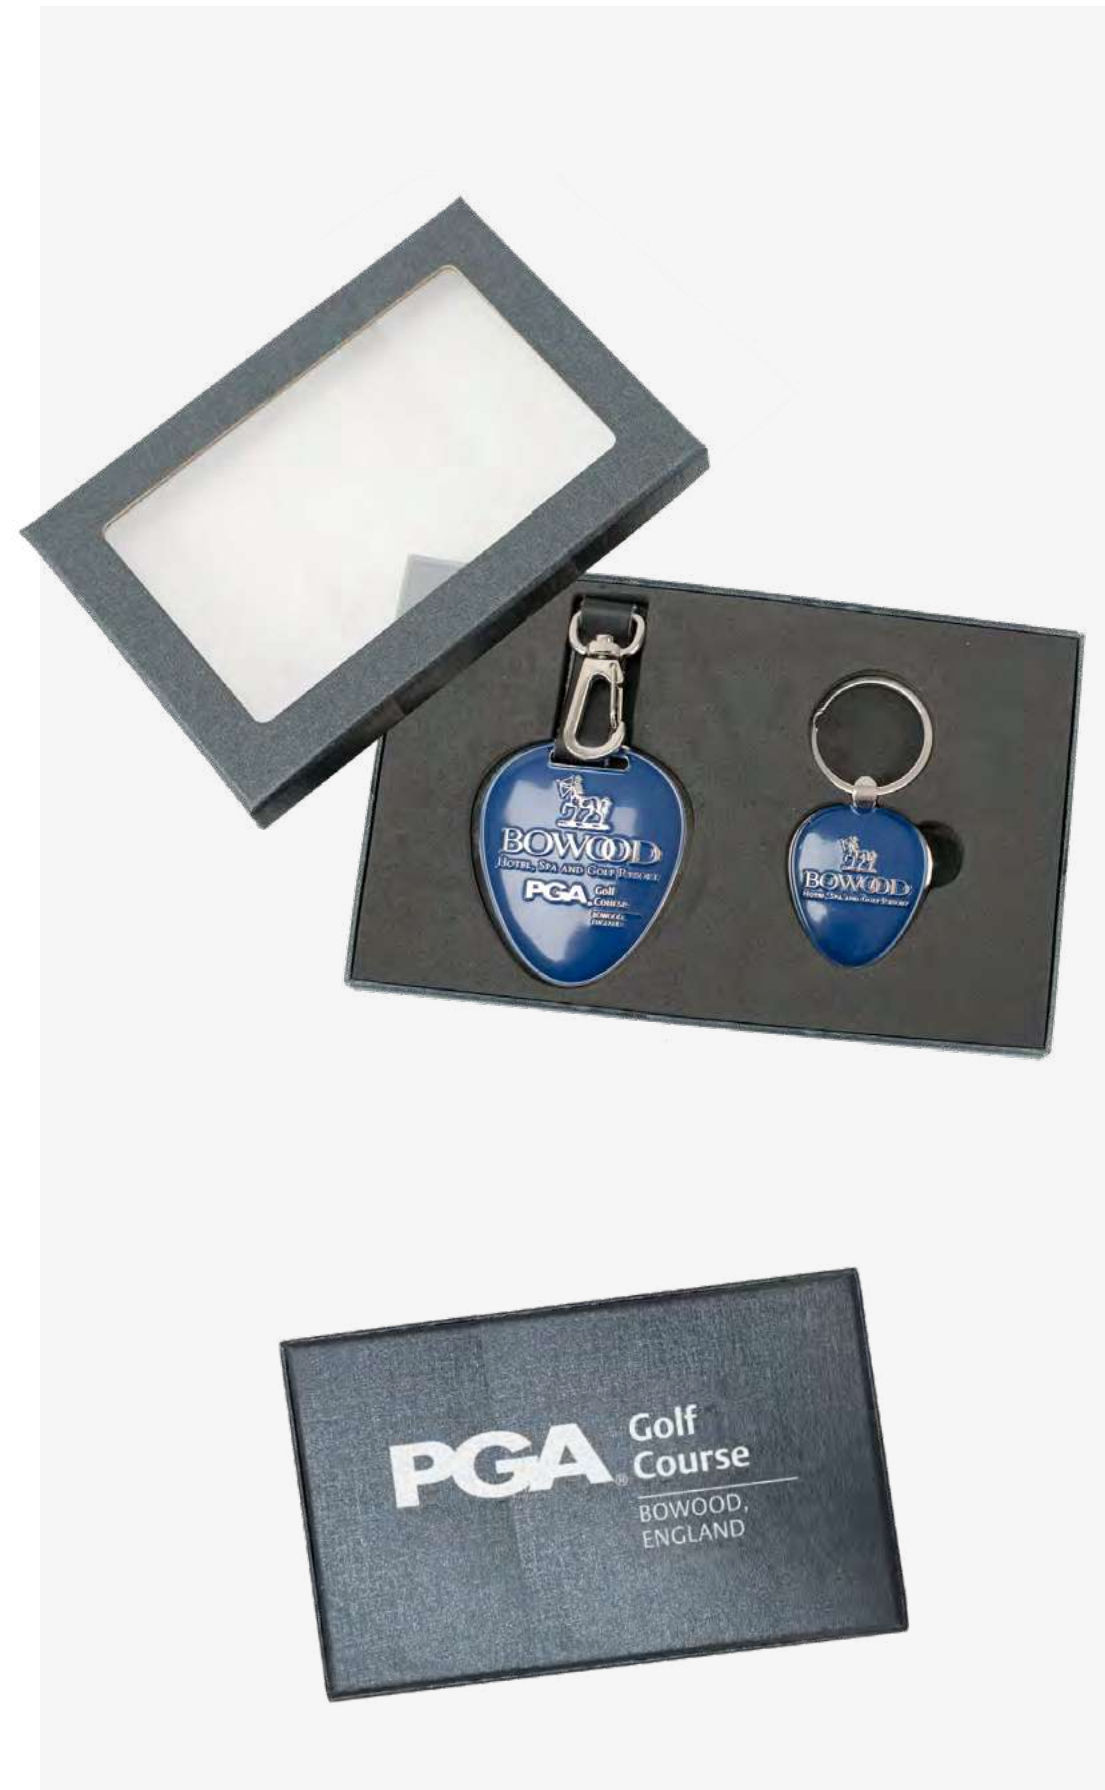

Custom Bag Tag & Key Ring

Printed window gift box containing a Custom Bag Tag & Key Ring.
A range of finishes available.

Metal colours