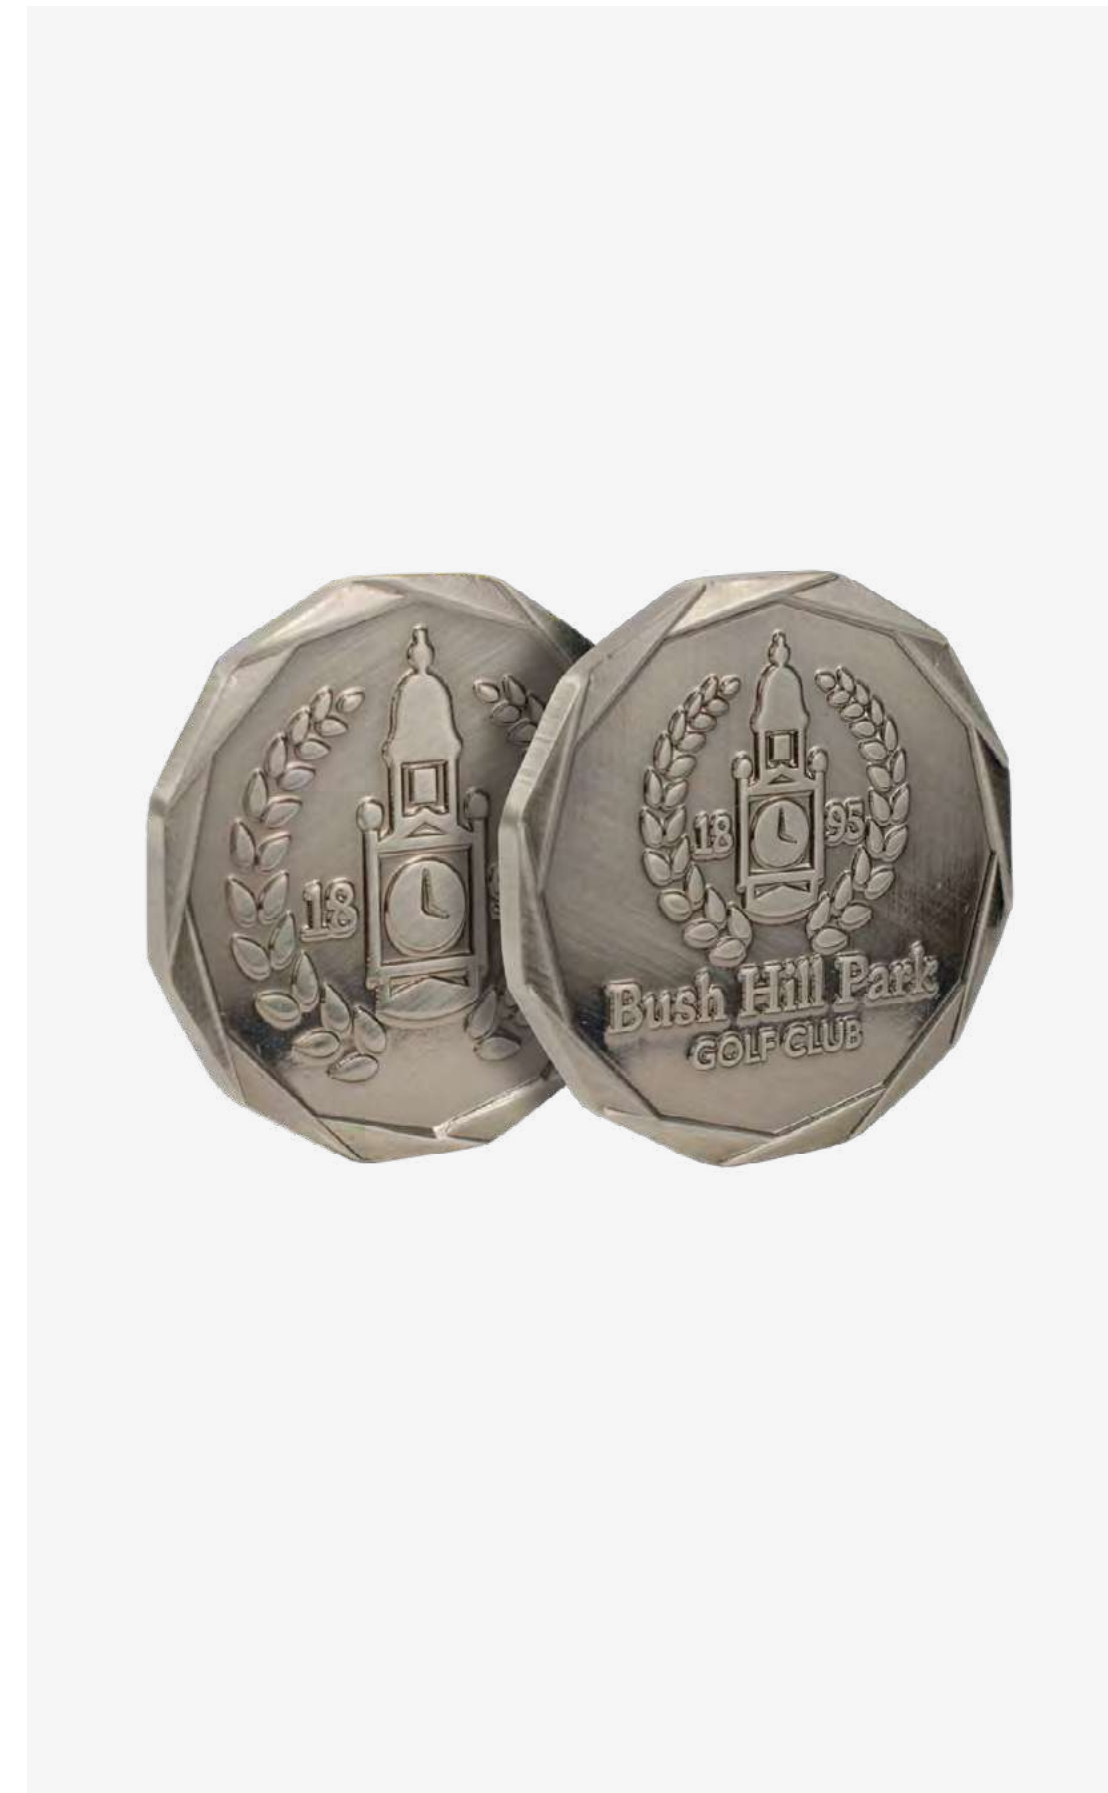

Ball Markers

40mm Sovereign

Stamped metal marker with multiple finishes available.
Hammered edge.

Metal colours

Bronze Copper Silver Titanium

40mm Deluxe Poker Chip

Stamped metal poker chip with multiple finishes available.

Metal colours

Bronze Copper Silver Titanium

40mm Edge

Stamped metal marker with multiple finishes available.
Chamfered edge.

Metal colours

Bronze Copper Silver Titanium

40mm Helix

Stamped metal marker with multiple finishes available.
Helix edge.

Metal colours

Bronze Copper Silver Titanium

Custom
MOQ 100pcs