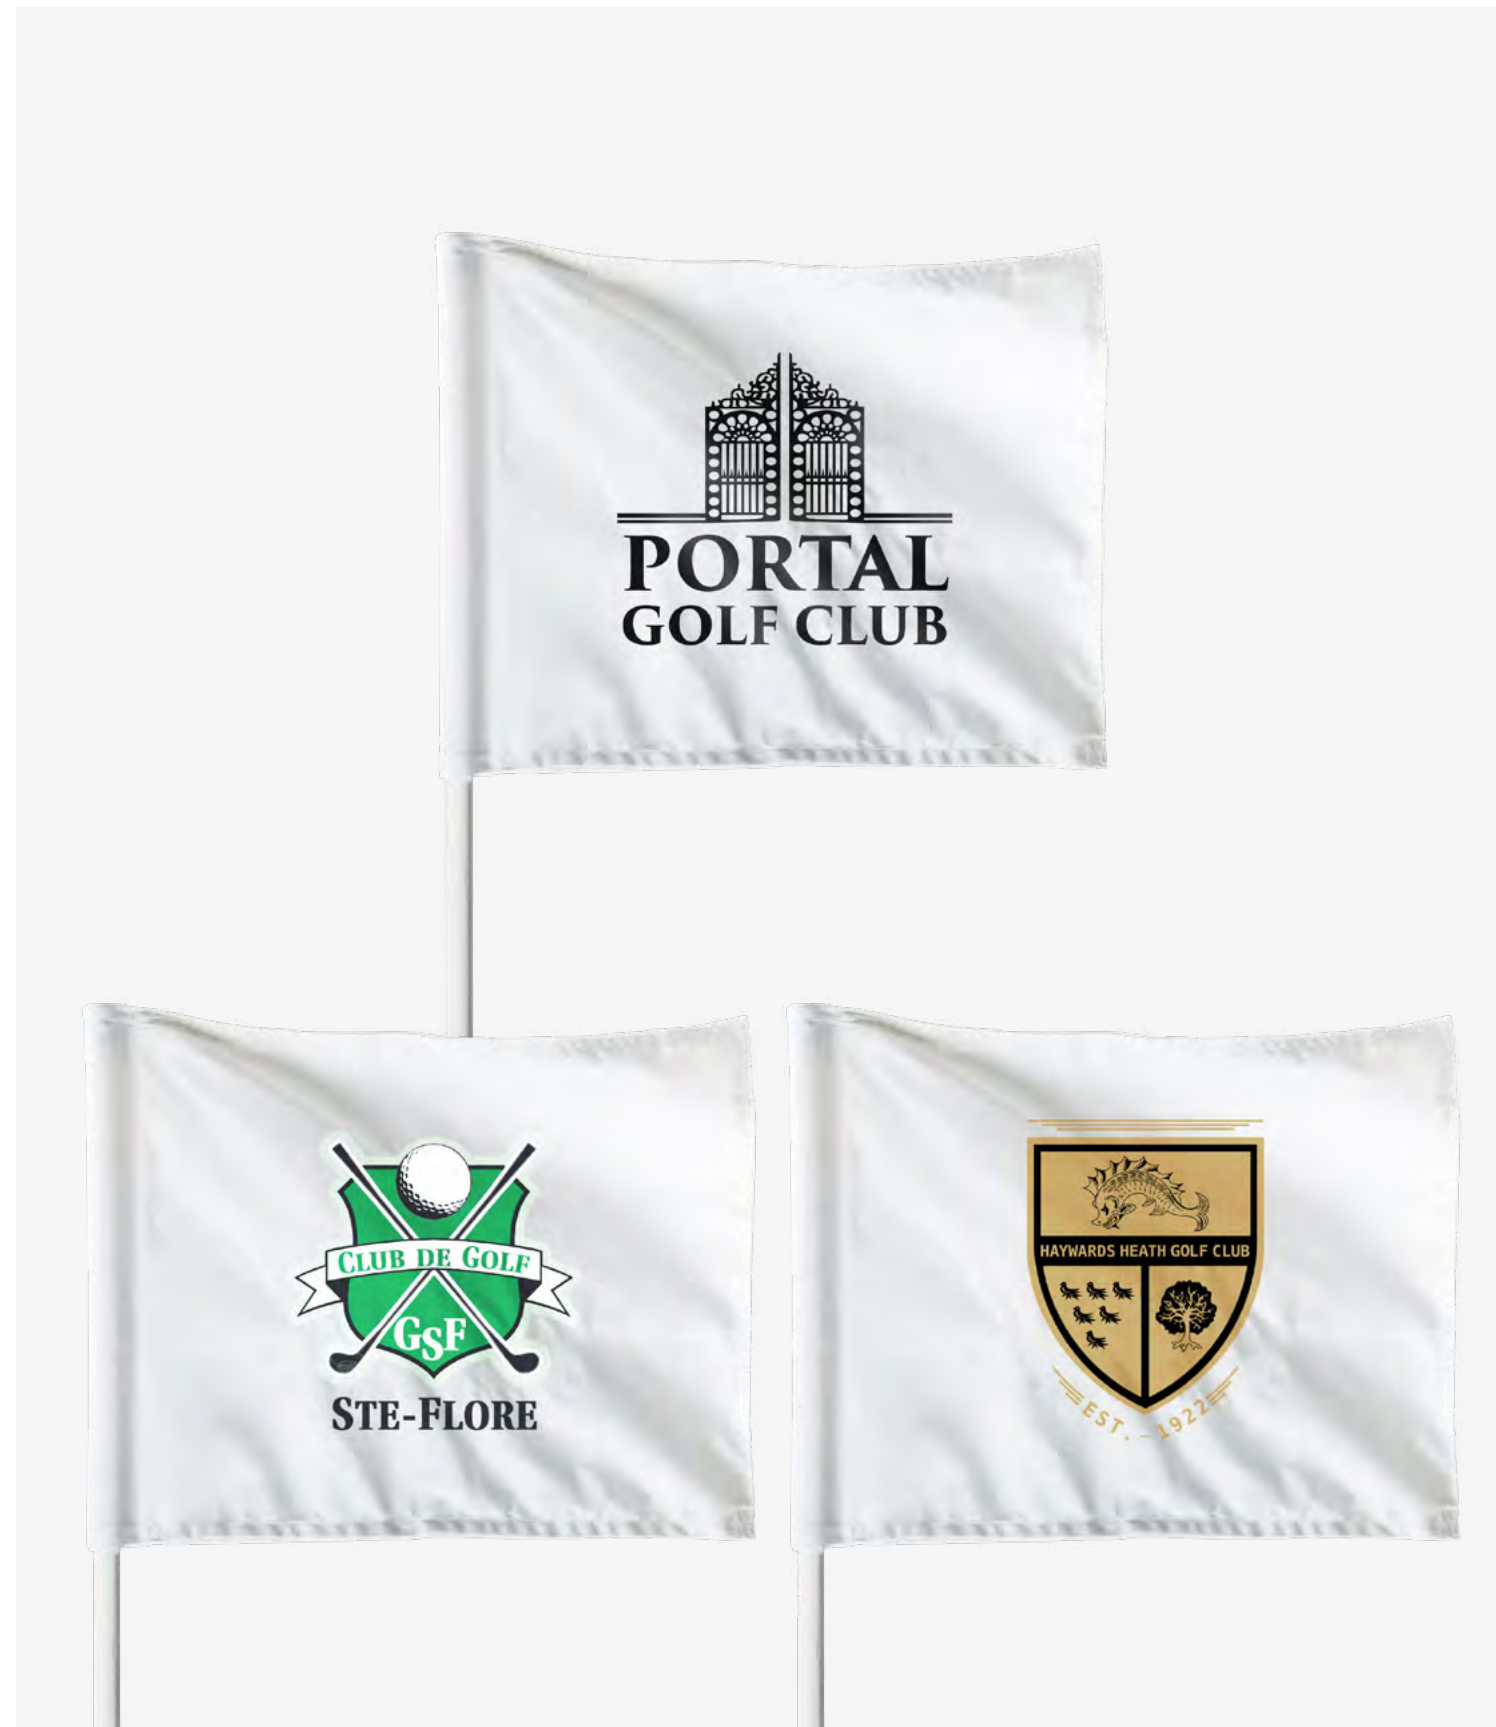

Pin Flags - White

Durable UV treated polyester with single or double sided print.
Tube or tie-on attachment. White Flag only

DTF Print
MOQ 9pcs