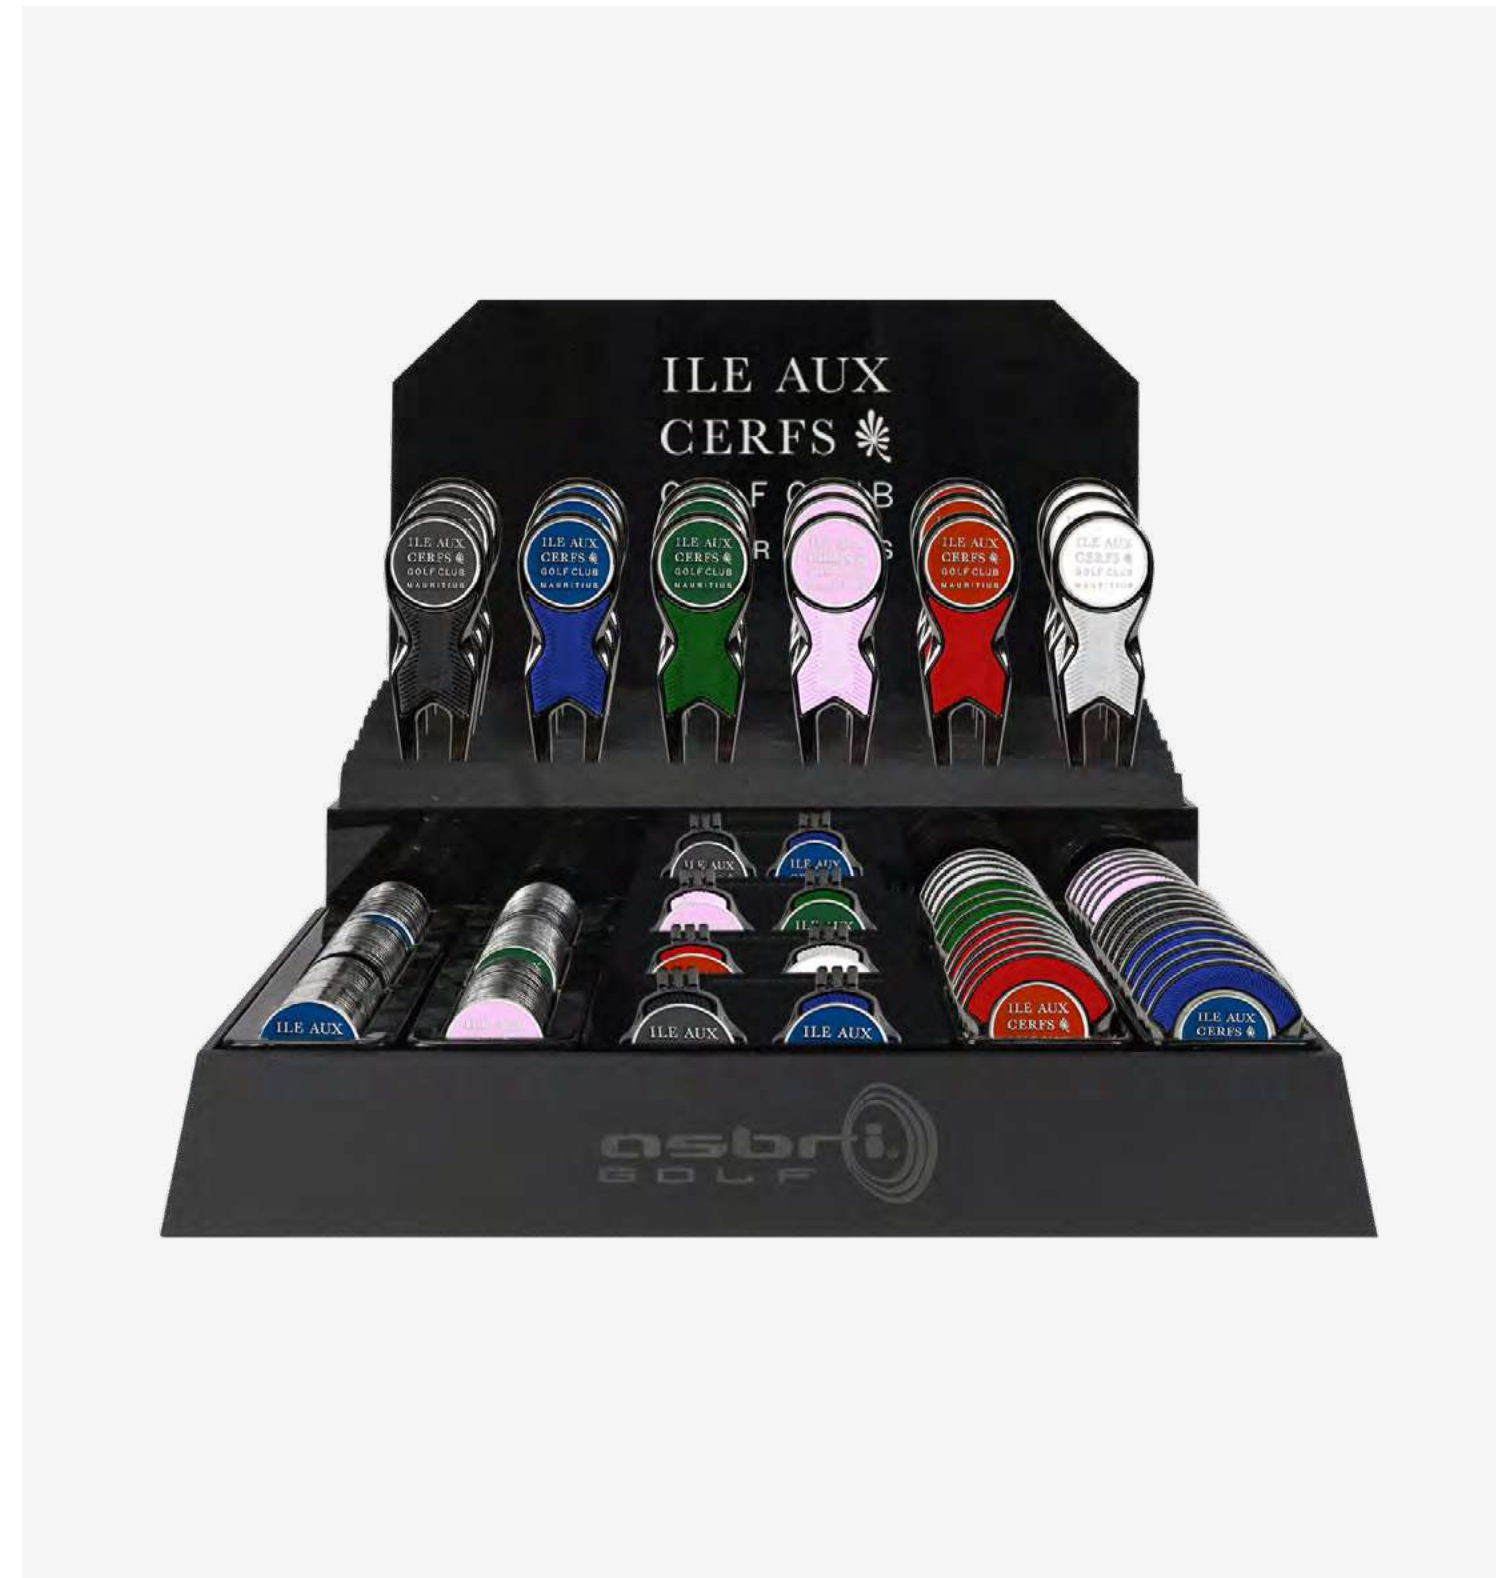

## Spirit Deluxe XL

Wooden Resort point of sale containing:

50 x Spirit Deluxe Pitch Mark Repairers    100 x 40mm Ball Markers    25 x Tour Cap Clips    25 x Icon Groove Cleaners    100 x 24mm Ball Markers