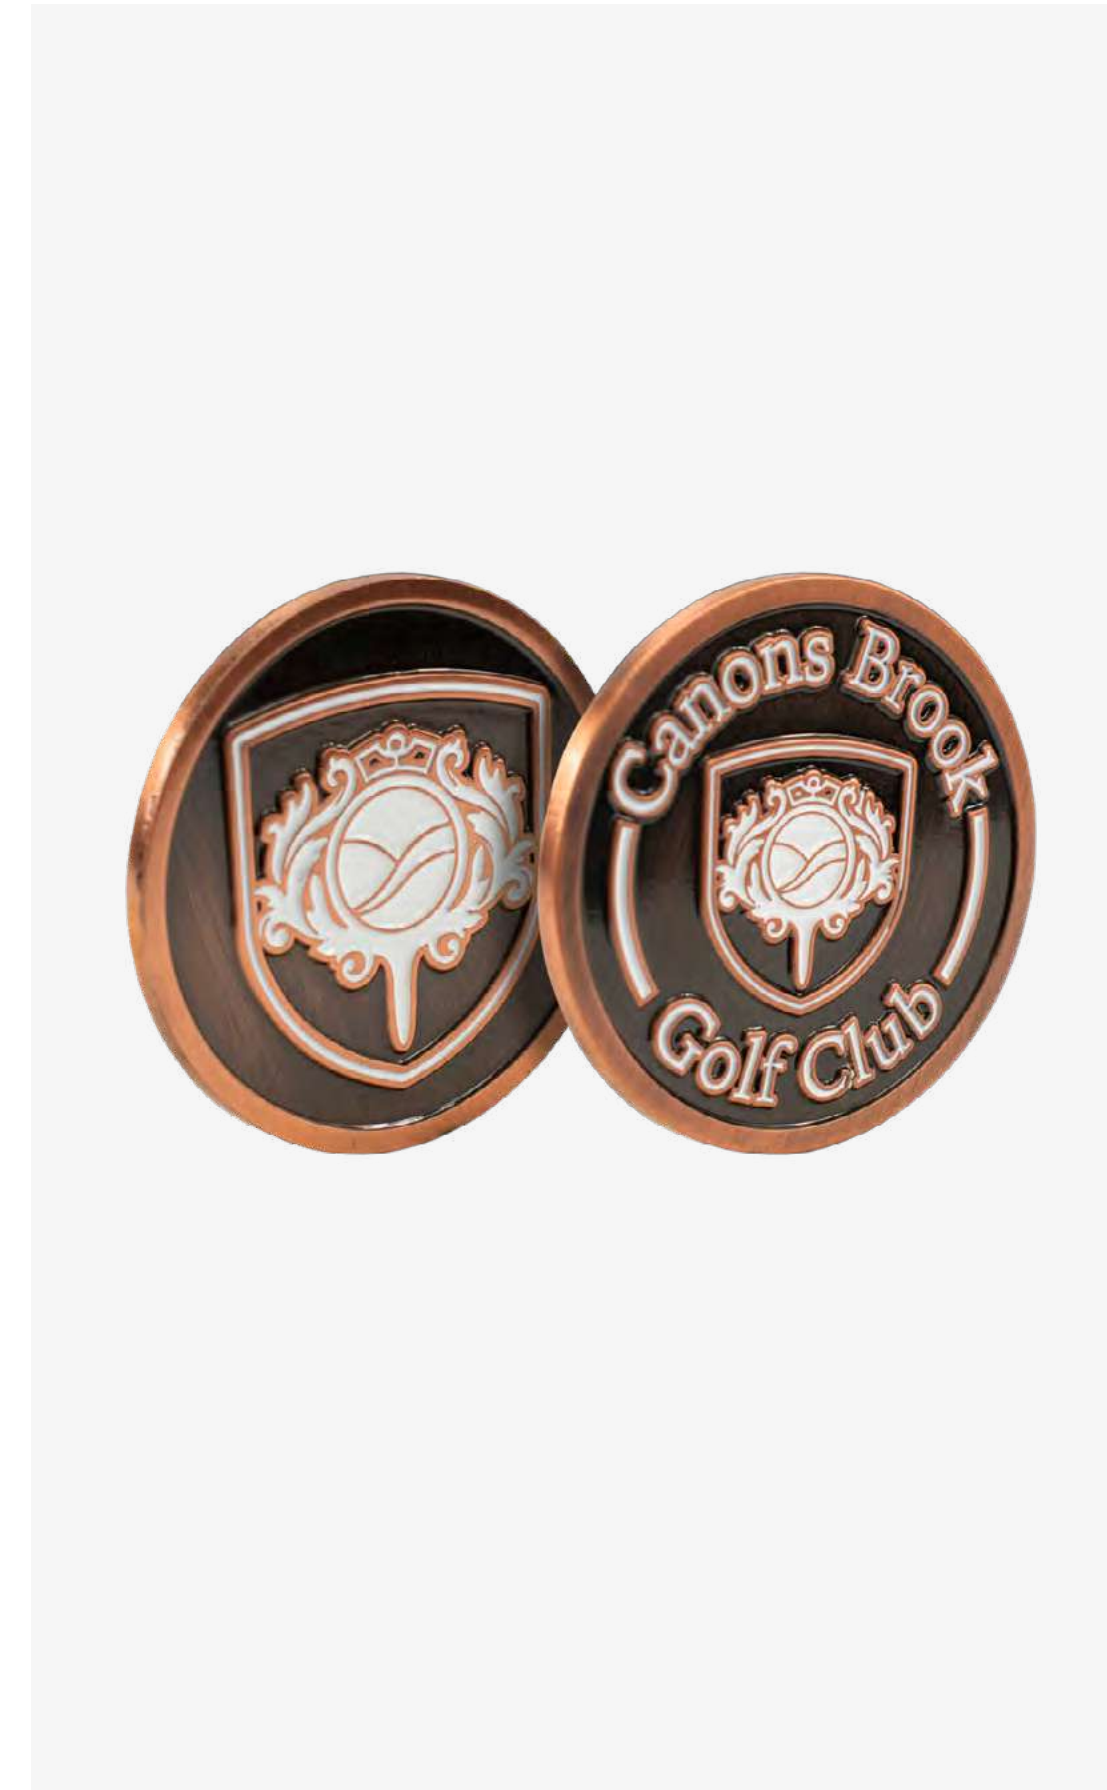

Ball Markers

40mm Colour

Stamped metal marker, painted with enamel.
Raised finish.

Metal colours

40mm Brushed

Stamped metal marker, brushed metal.
Raised finish.

Metal colours

40mm Brushed with Colour

Stamped metal marker, brushed metal with enamel paint.
Raised finish.

Metal colours

40mm Patriot

Stamped metal marker with multiple finishes available.
National flag or emblem on rear.

Metal colours