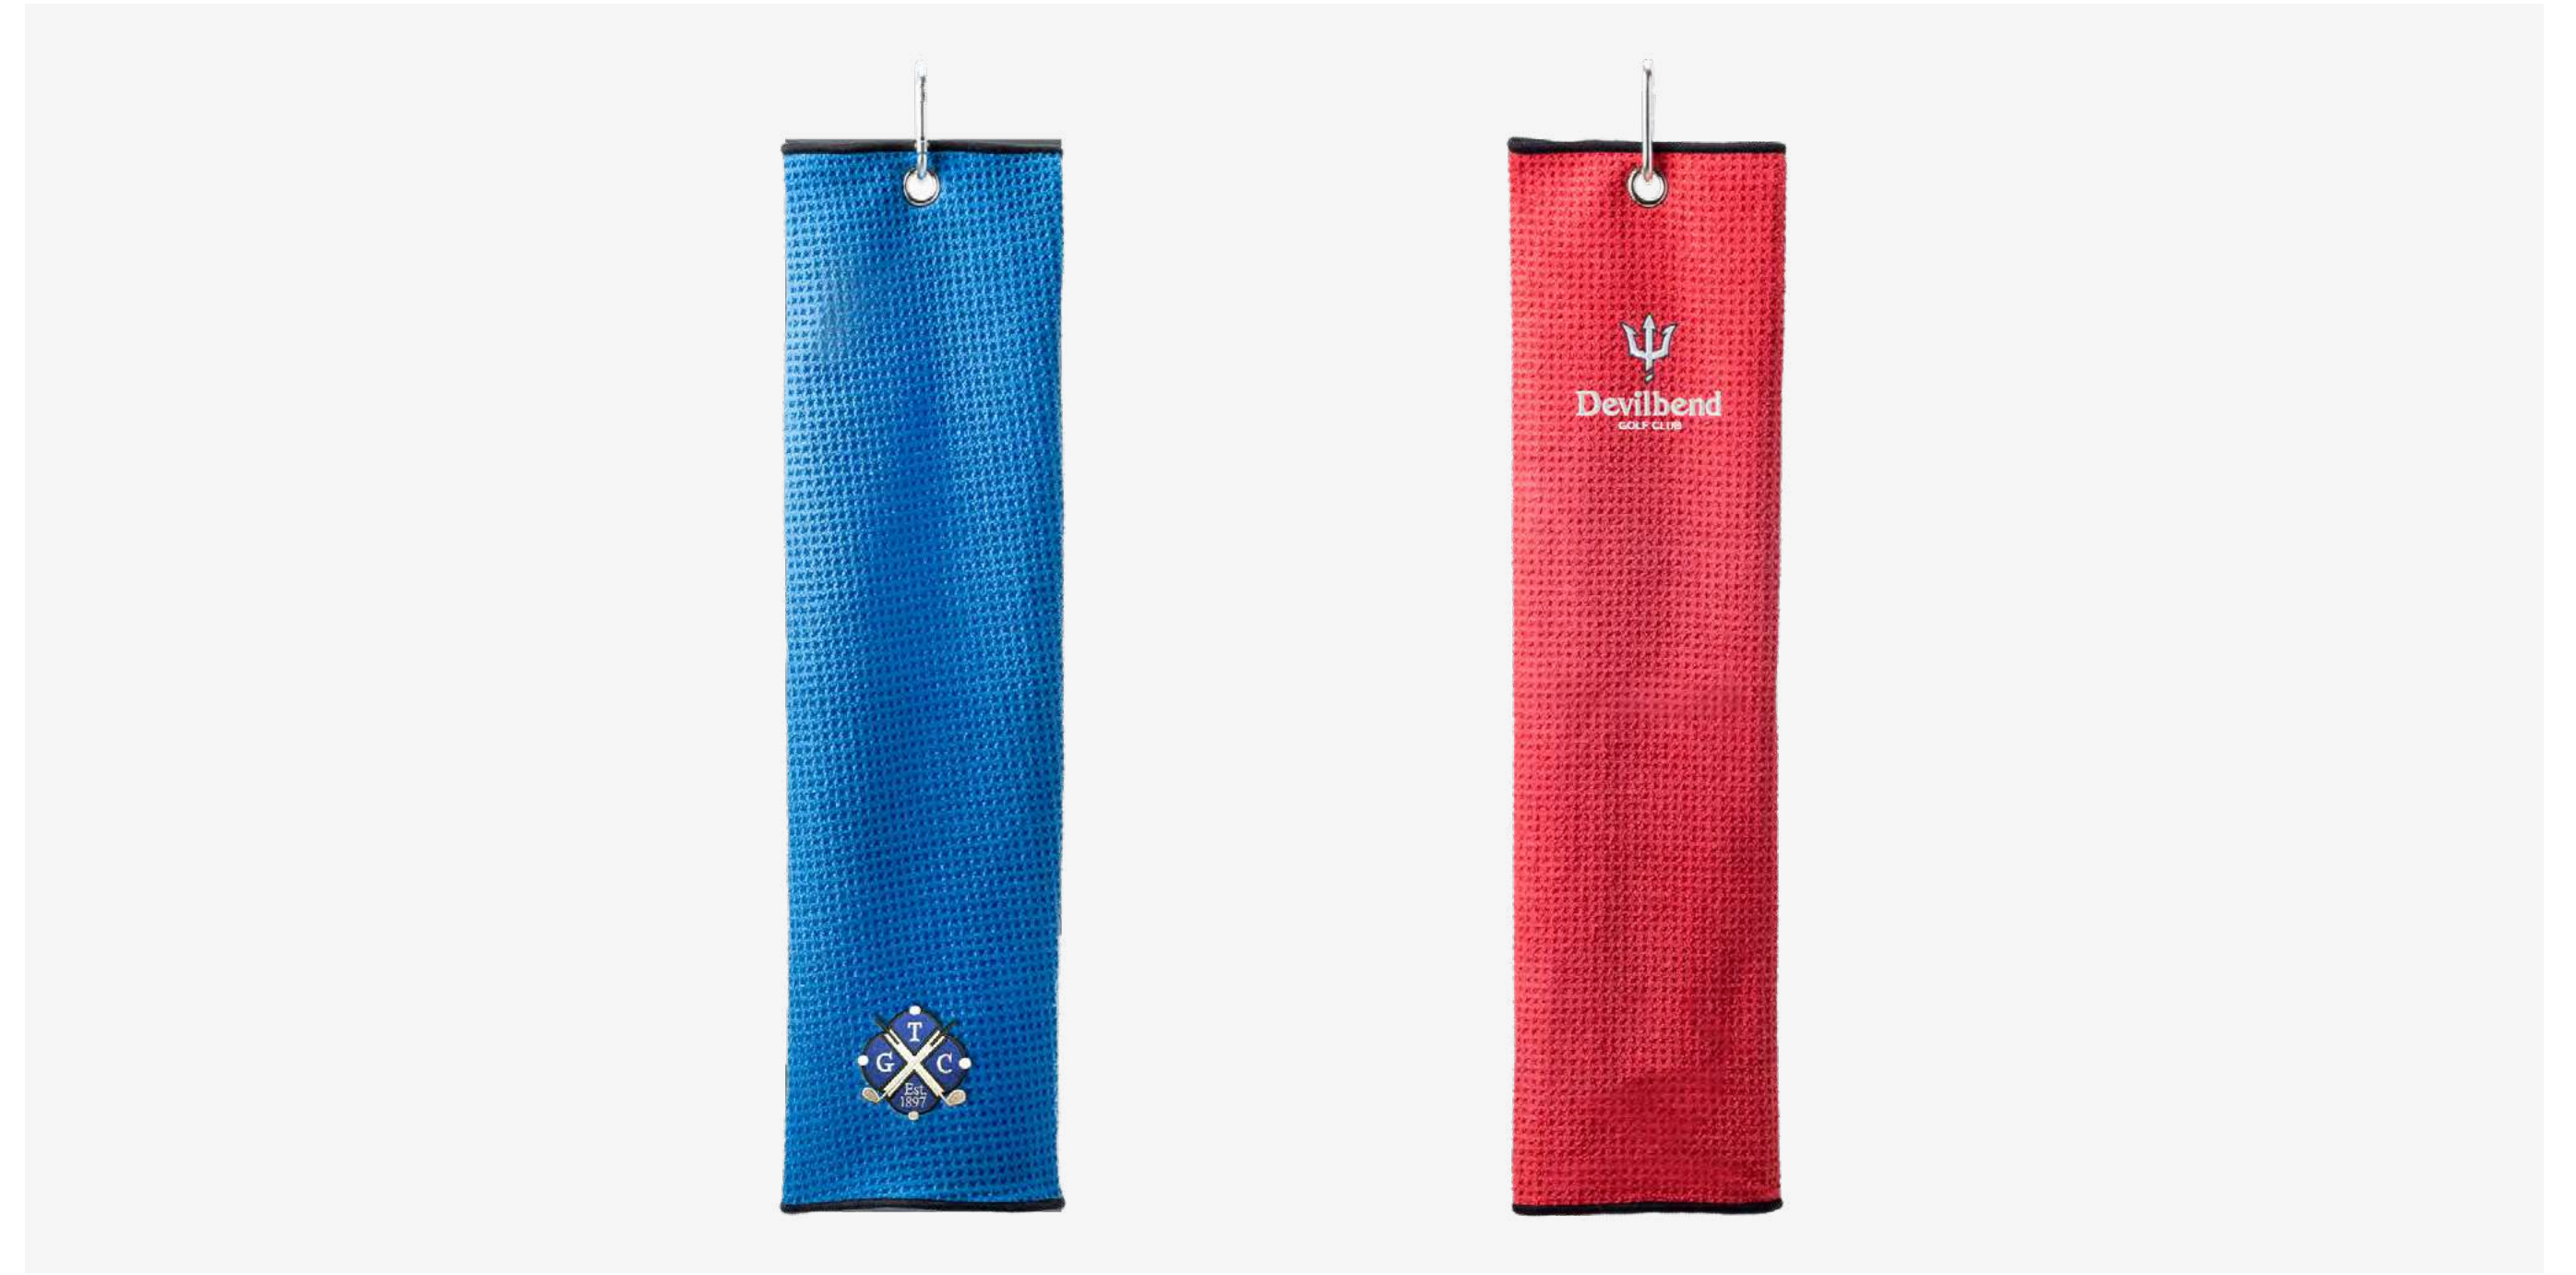

Embroidered Towels

Trifold - Microfibre Waffle

Highly absorbent microfibre waffle. Carabiner clip.
Top or bottom logo embroidery position.

Available colours

Embroidery
MOQ 12pcs

50cm x 13cm