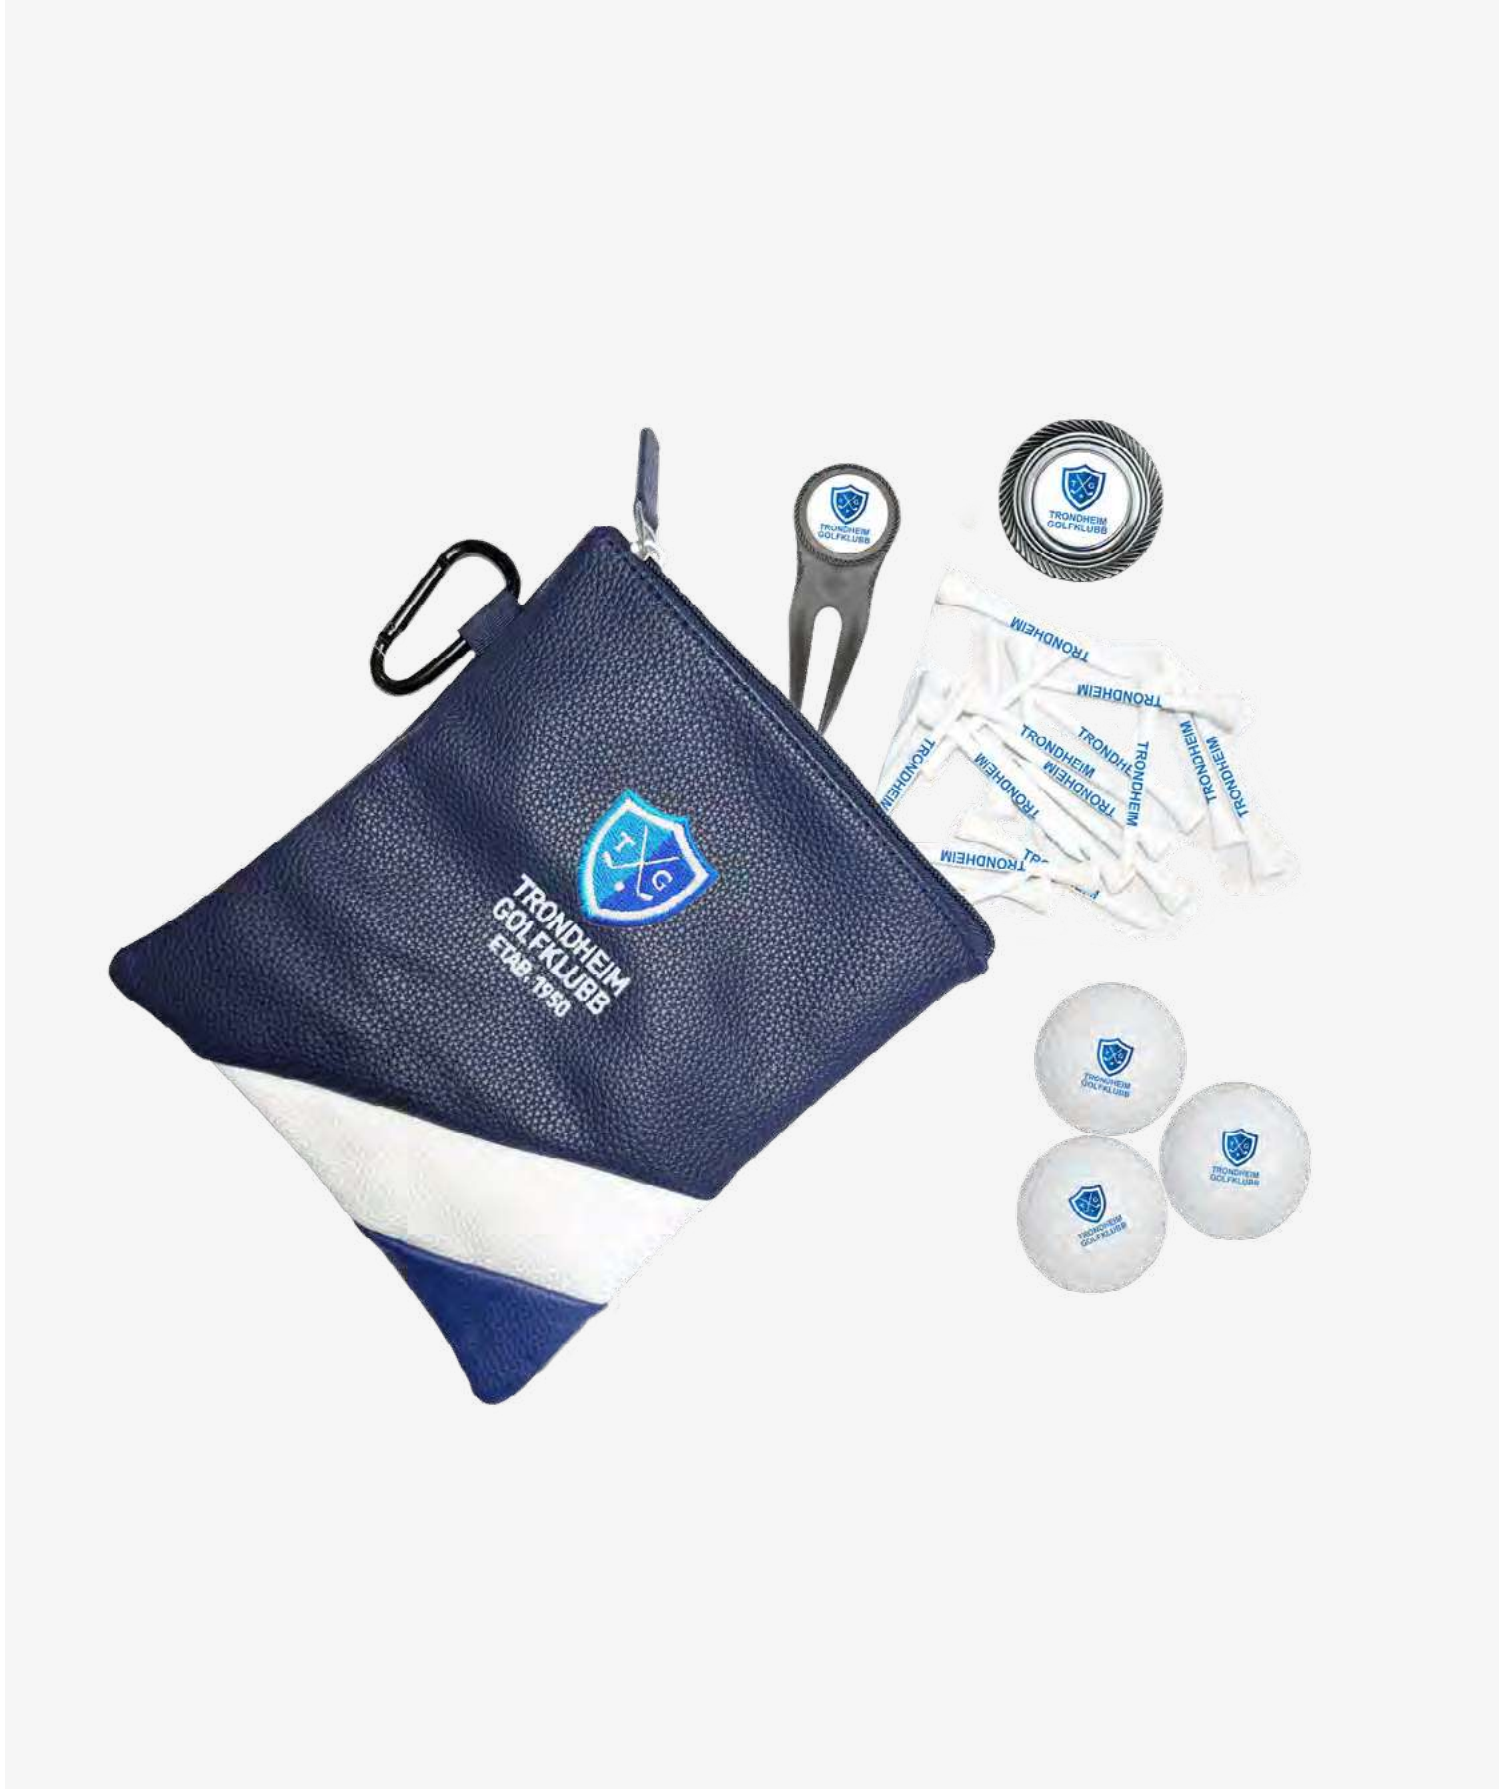

### Apex Gift Pack 1

Luxury gift bag with embroidered logo:  
Viper PitchMaster & 20 Printed Tees.  
Optional 3 Printed Balls.

MOQ 30pcs

### Apex Gift Pack 2

Luxury gift bag with embroidered logo:  
Helix Pitch Mark Repairer, Helix Marker & 20 Printed Tees.  
Optional 3 Printed Balls.

MOQ 30pcs

### Apex Gift Pack 3

Luxury gift bag with embroidered logo:  
Optic Pitch Mark Repairer, Optic Line-Up Marker & 20 Printed Tees.  
Optional 3 Printed Balls.

MOQ 30pcs

Embroidered Gift Packs

**Spectrum Gift Pack 1**