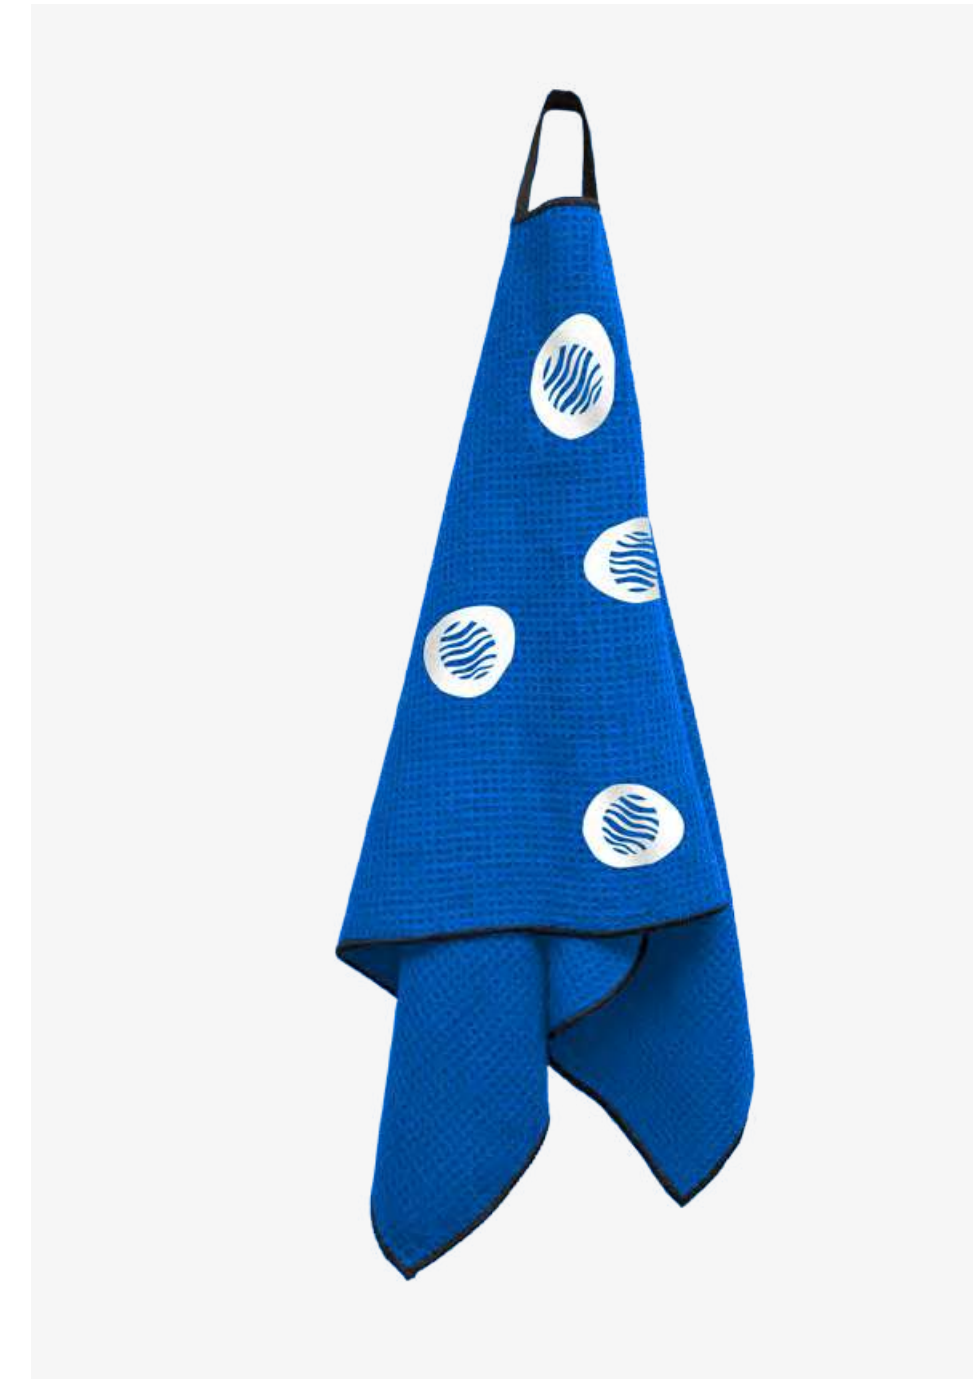

Printed Towels