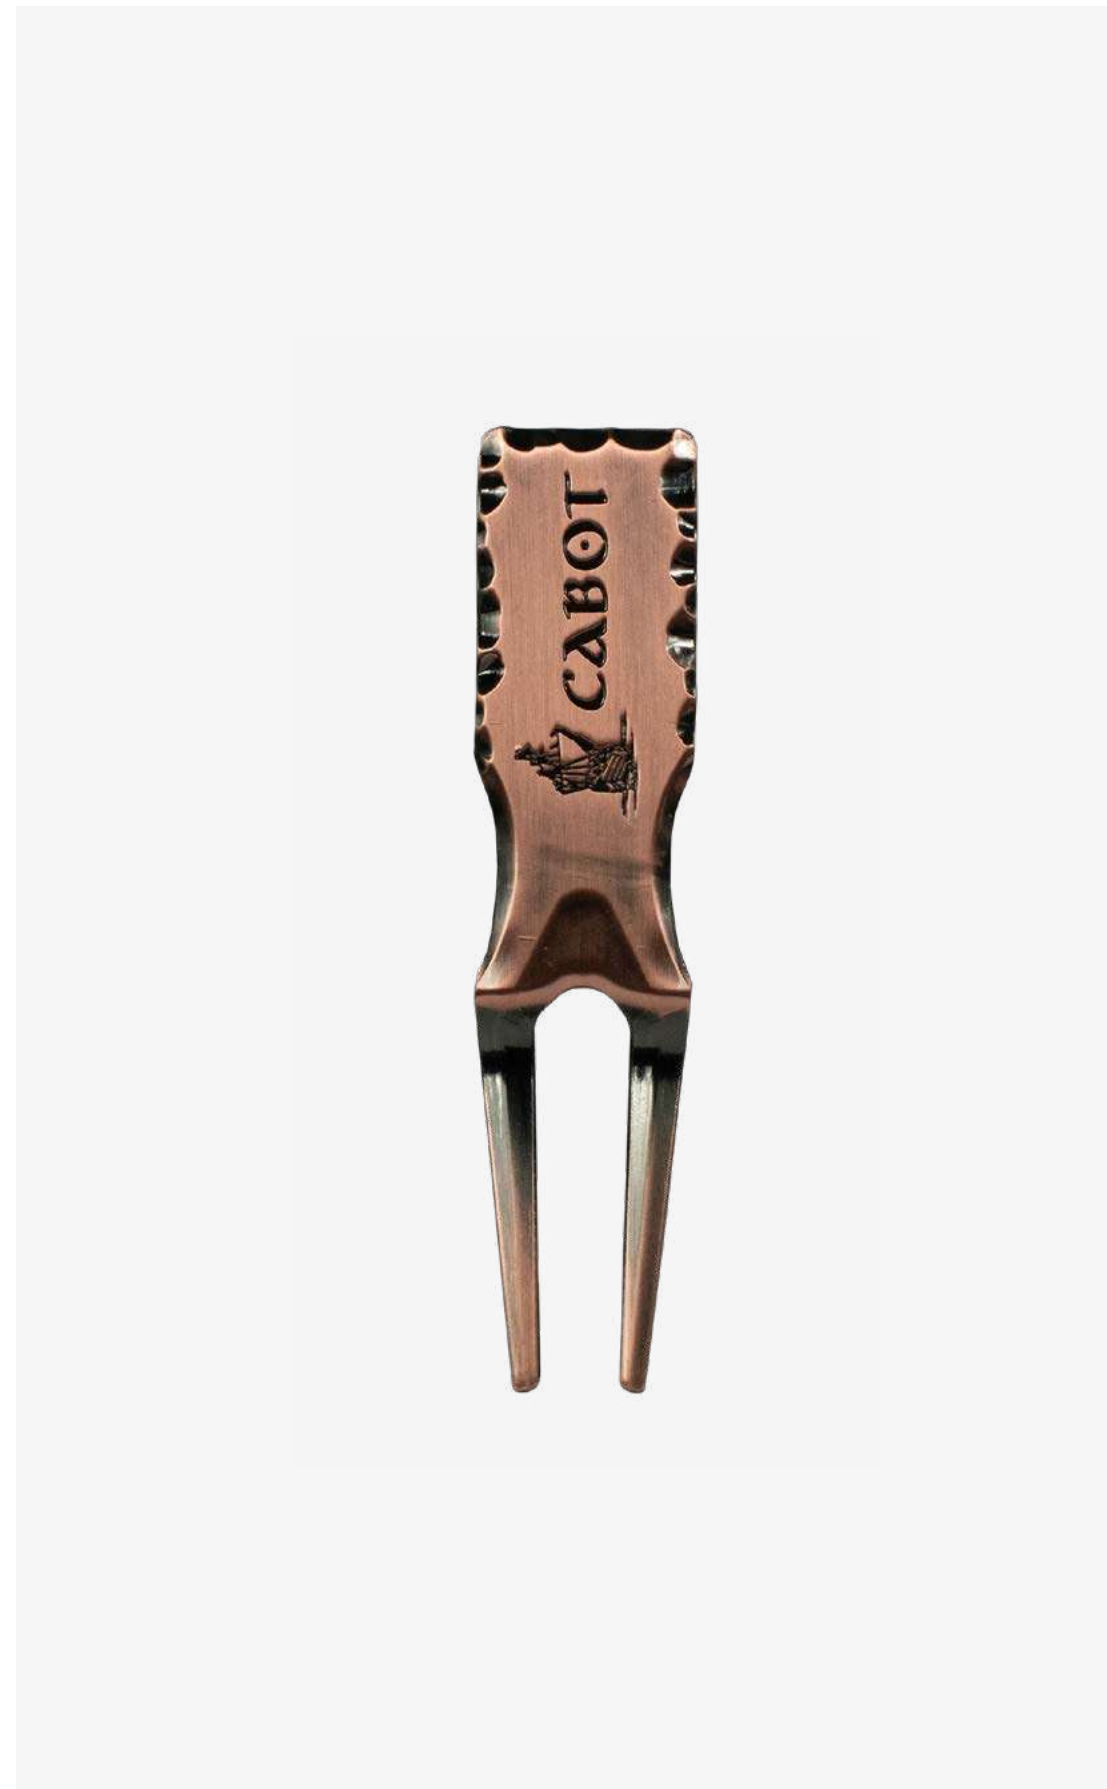

Metal colours

Bronze Copper Silver Titanium

CUSTOM SHAPE

Custom designed pitch mark repairer.
Multiple finishes available.

Metal colours

Bronze Copper Silver Titanium

Custom
MOQ 100pcs

CUSTOM SOVEREIGN