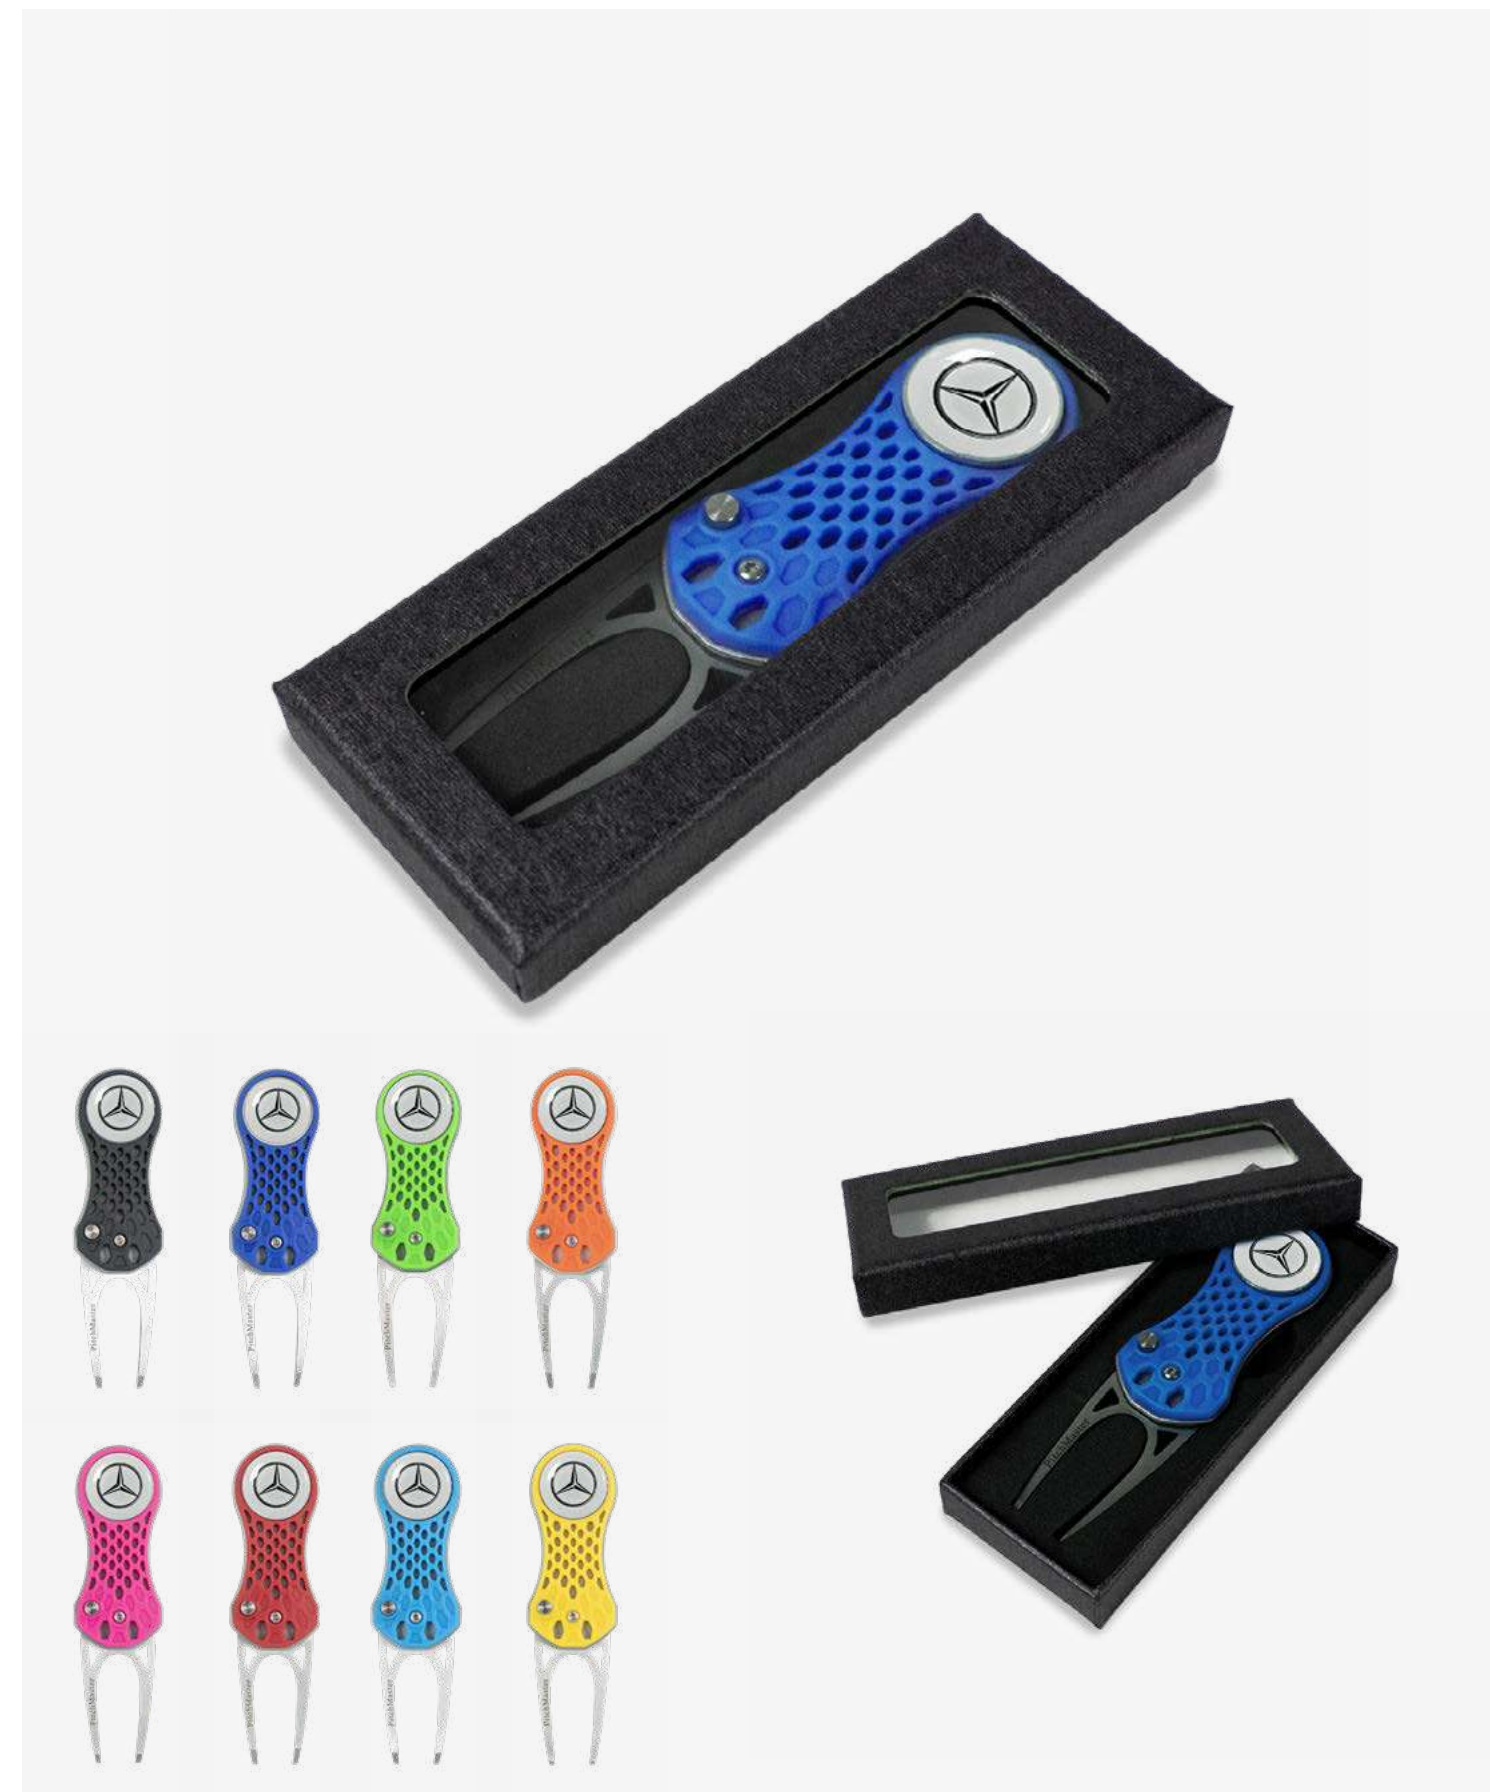

VENOM PITCHMASTER BOX

Plain or printed window gift box.
Contains Venom PitchMaster with removable ball marker.
Printed with epoxy resin dome.

—
Resin
MOQ 30pcs