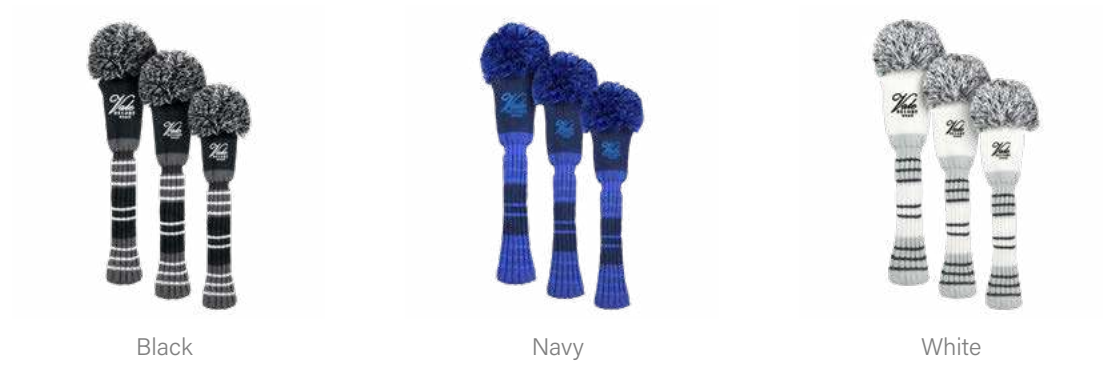

Pom pom style head covers. Shaft protective sock. Club indicator toggles on Fairway & Hybrid. Driver, Fairway & Hybrid available.

Available colours