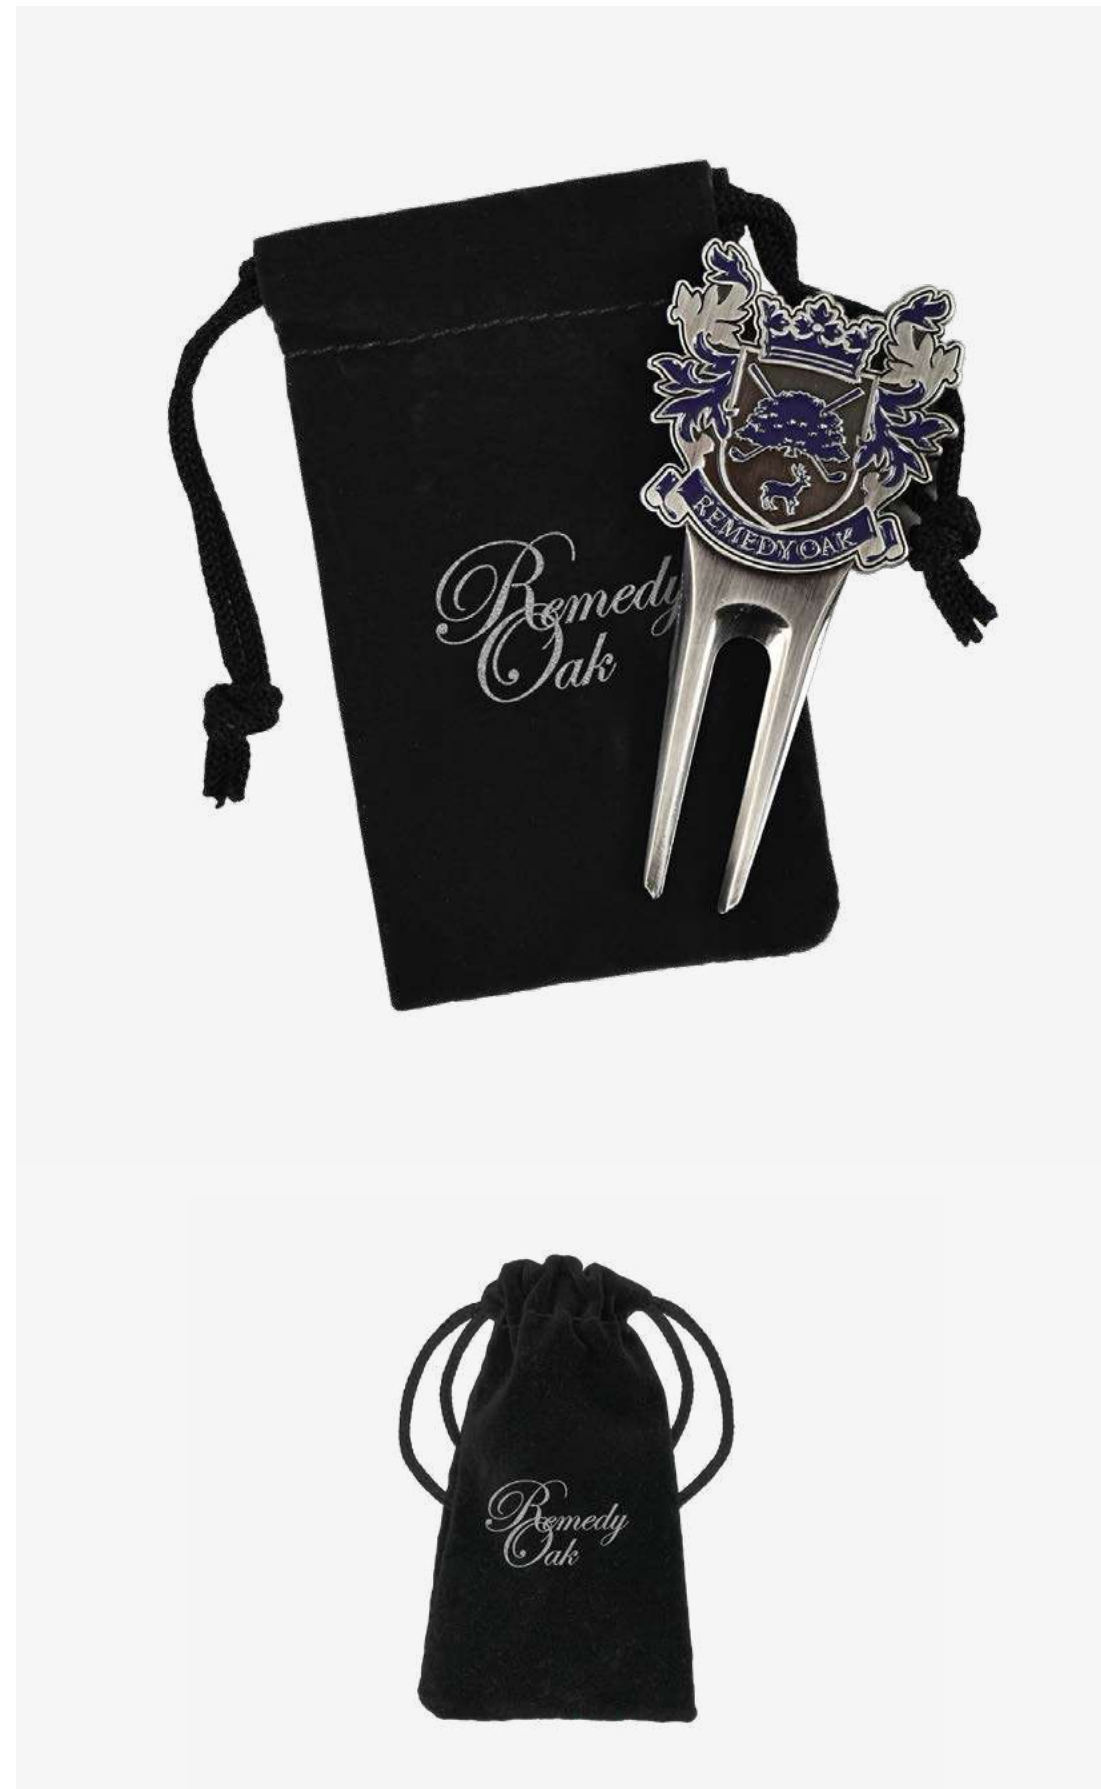

GIFT POUCH 4
WITH HALO RESIN HOLDER & MARKER

Plain or printed pouch.
Contains 40mm Halo resin ball marker holder & marker.

—
Resin
MOQ 30pcs

GIFT POUCH 5

WITH CUSTOM SHAPE PITCH MARK REPAIRER

Plain or printed pouch.
Contains Custom Shape pitch mark repairer with removable marker.