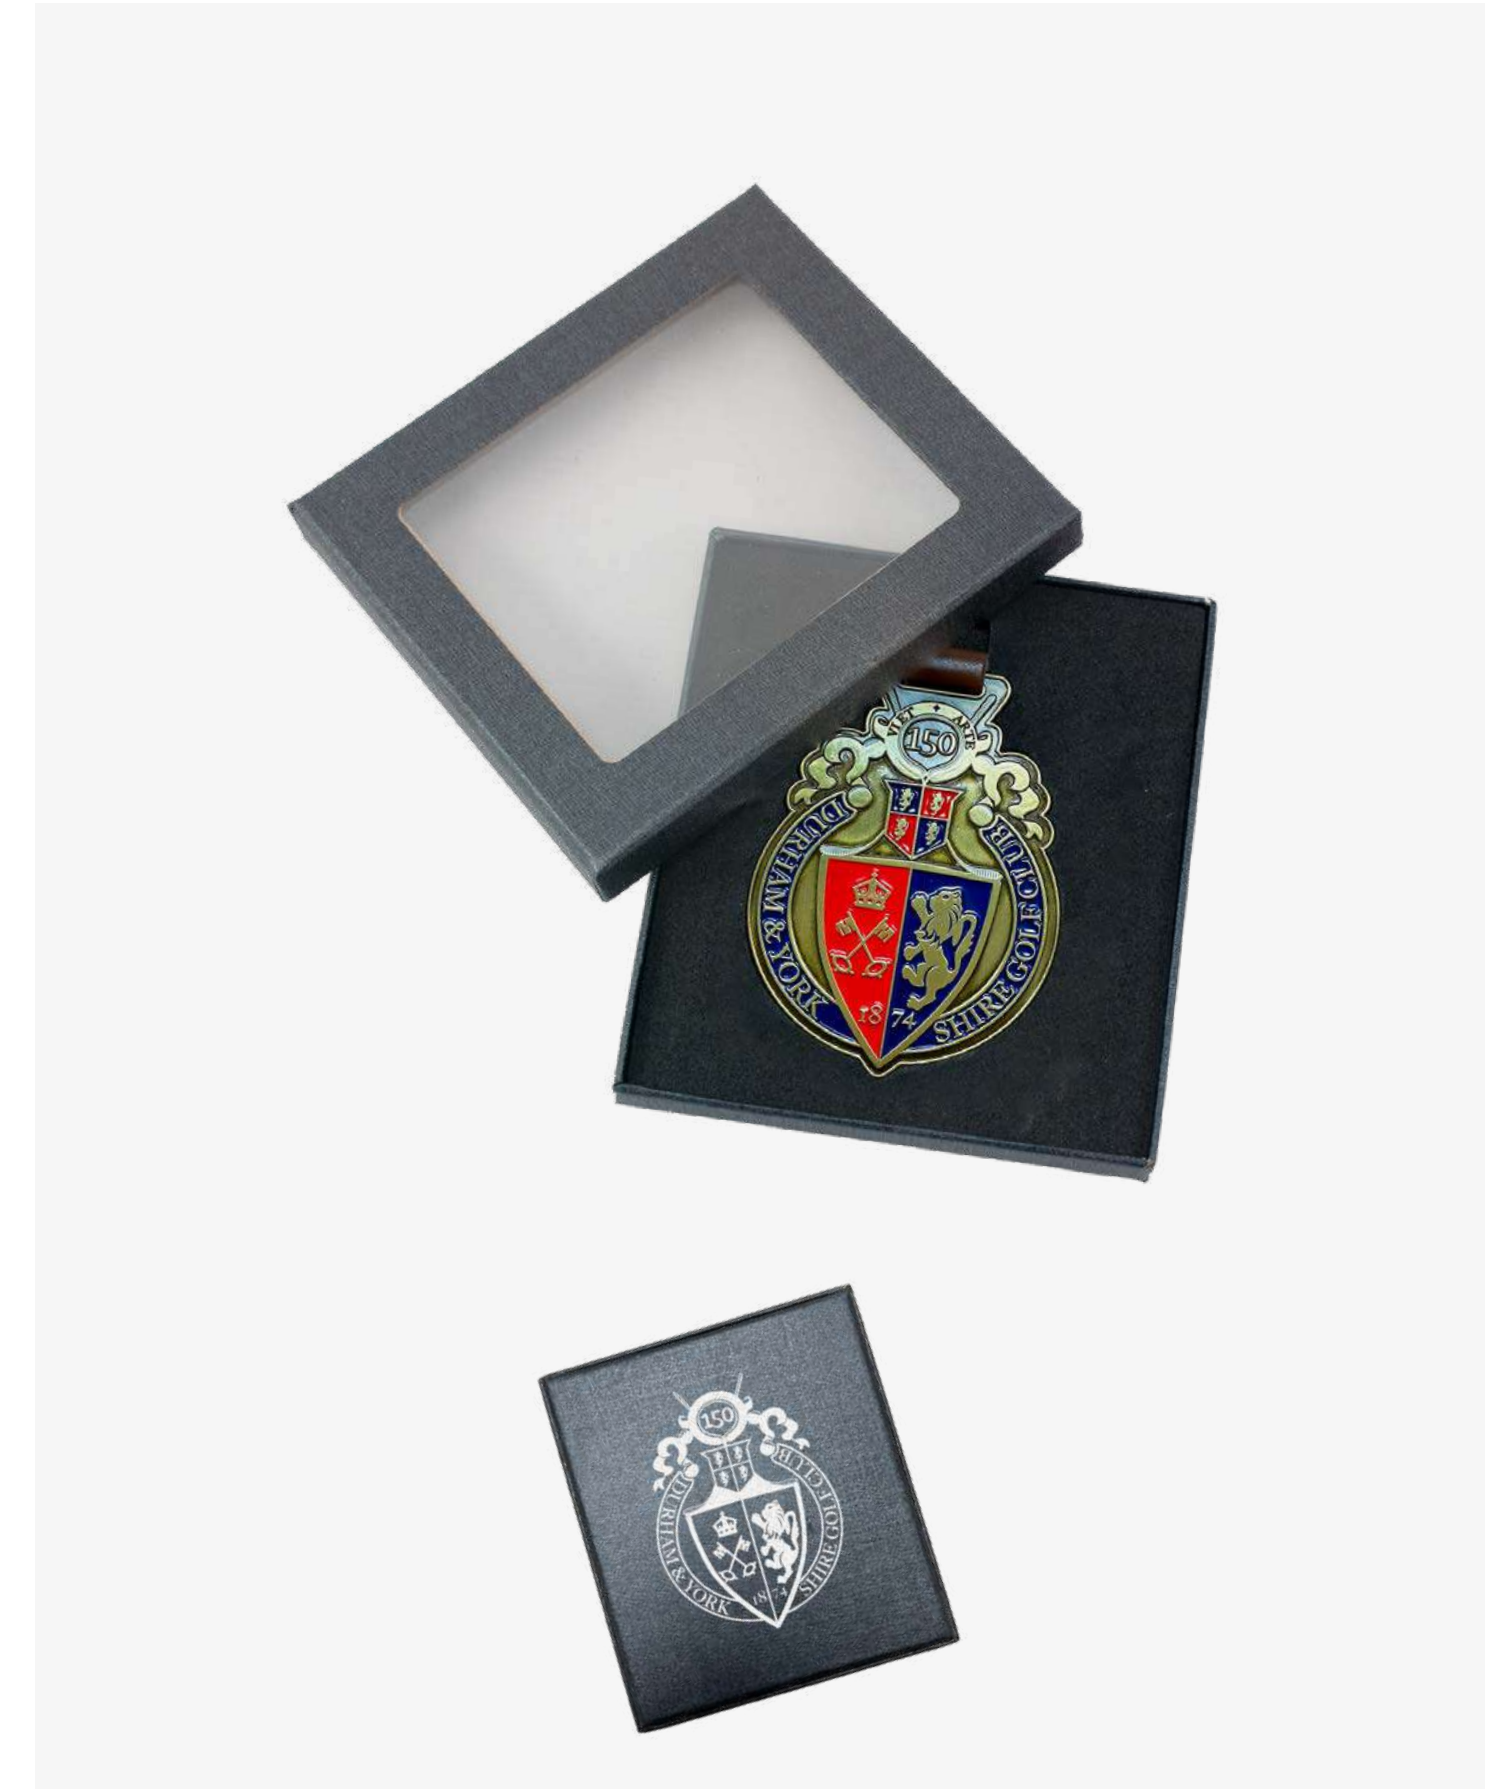

CUSTOM WINDOW BOX 3 WITH CUSTOM BAG TAG

Plain or printed window gift box.
Contains Custom Bag Tag.

—
Custom
MOQ 250pcs