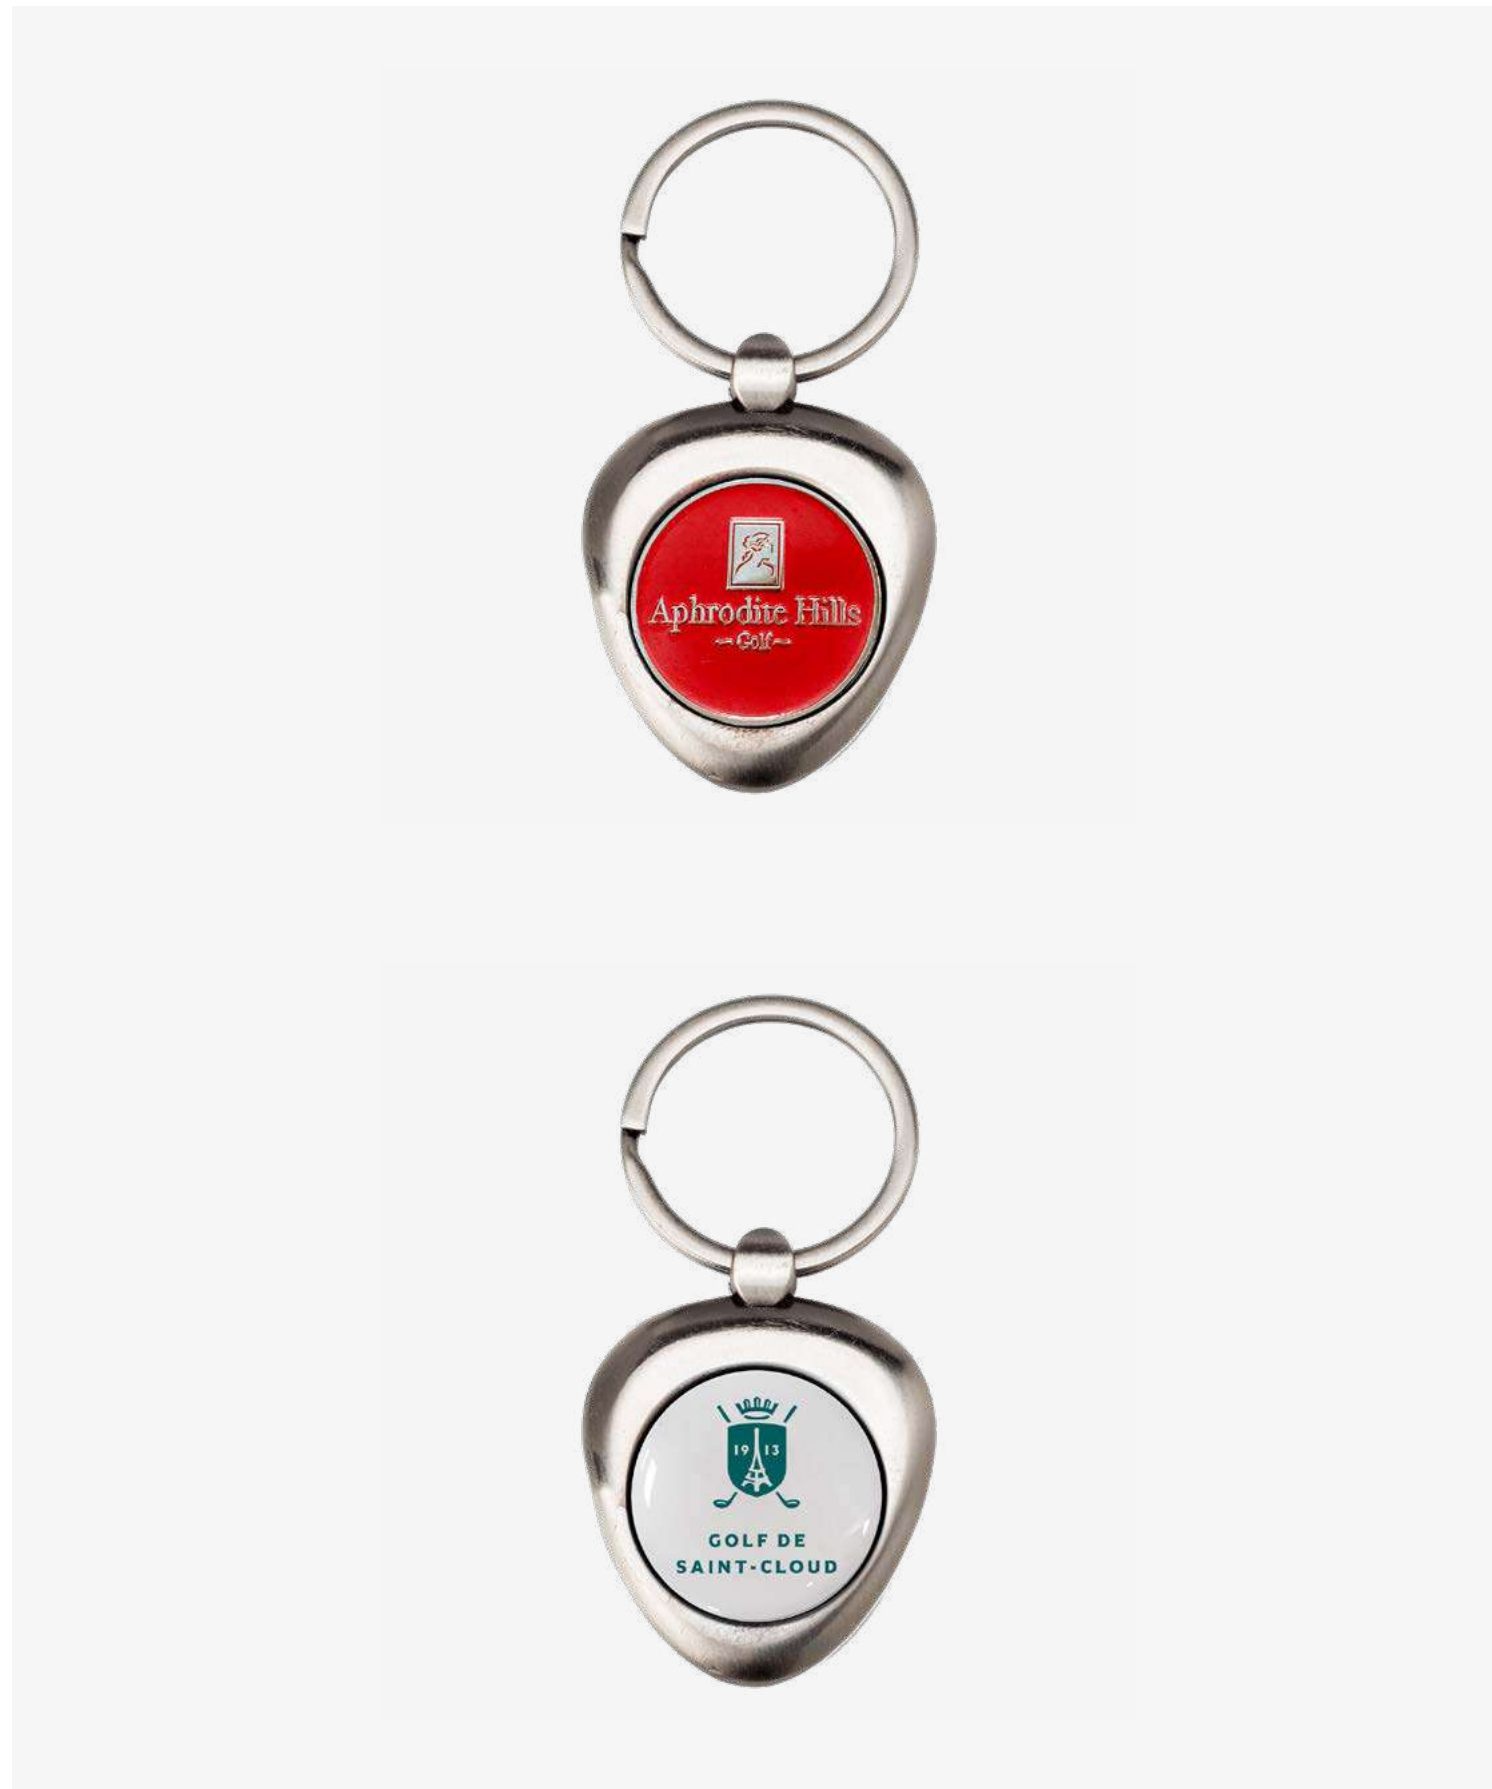

SNOWDON KEYRING

Brushed silver keyring with fixed resin or custom logo.

Custom
MOQ 100pcs
 Resin
MOQ 30pcs