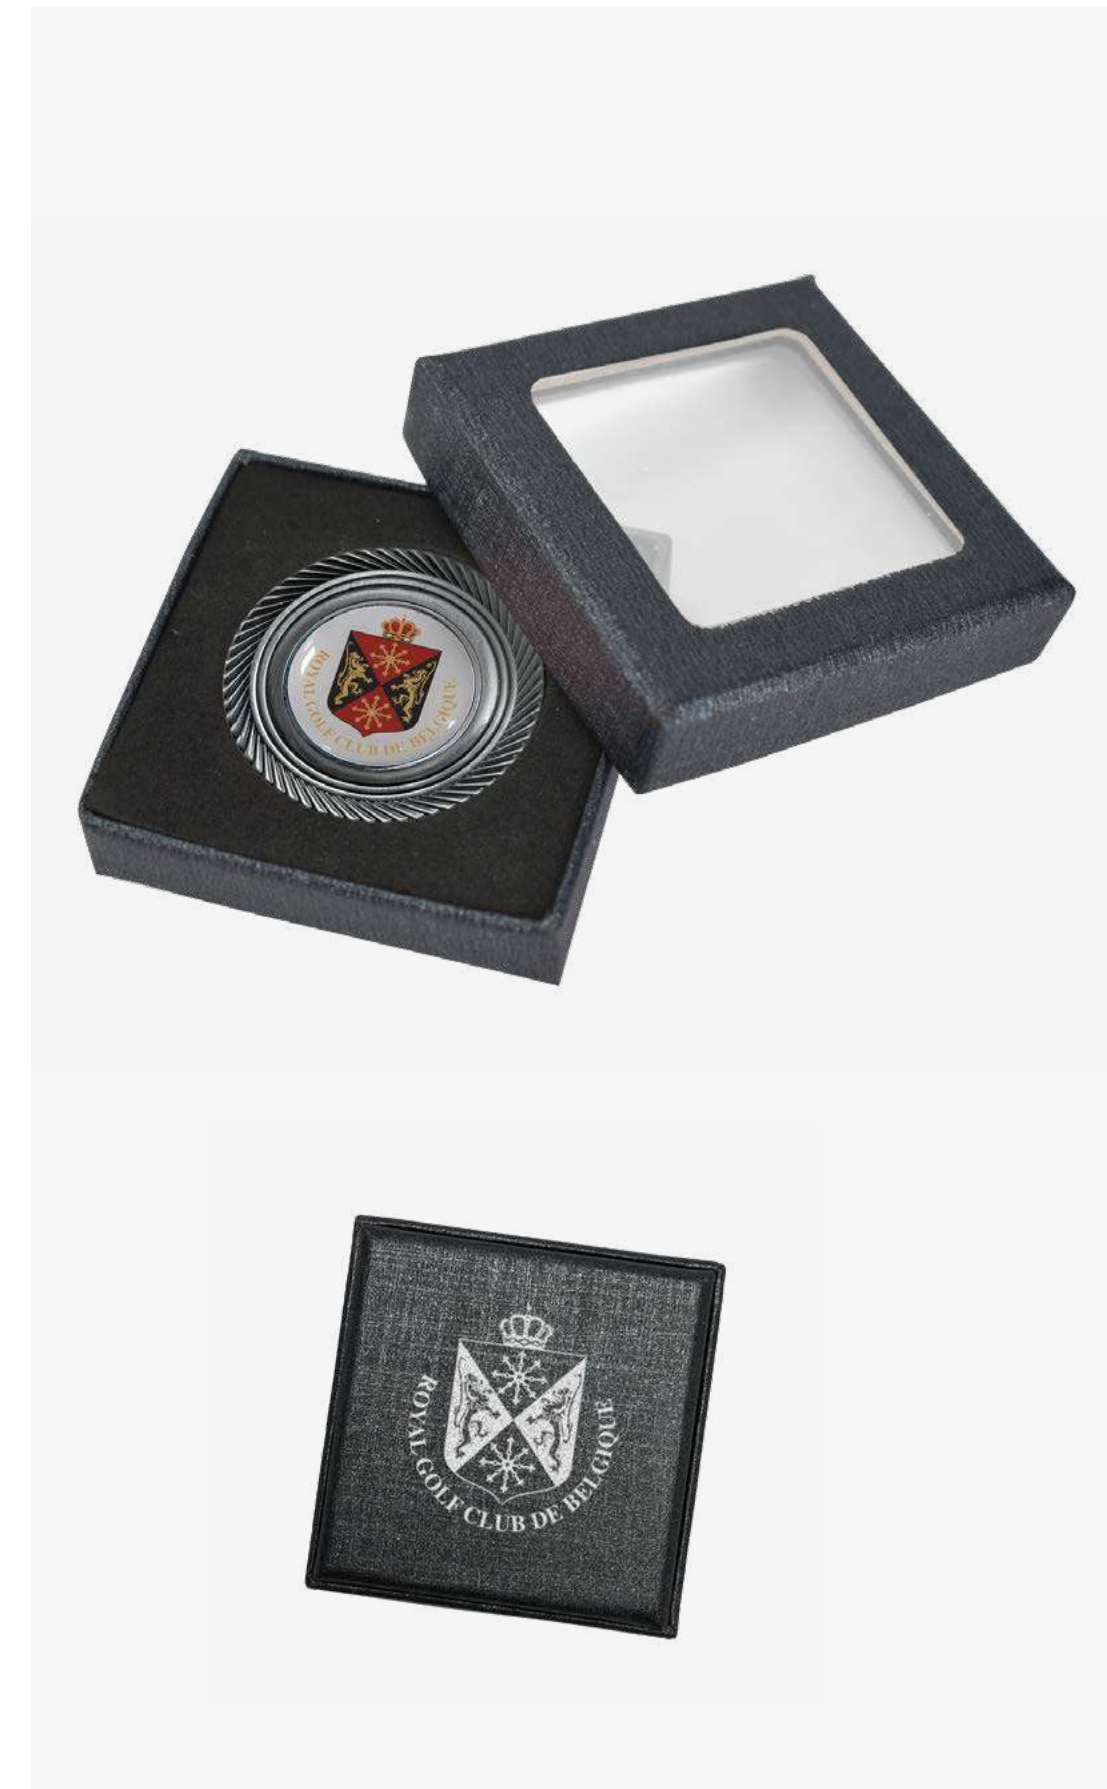

—
Resin
MOQ 30pcs

**40MM WINDOW BOX 2
WITH OPTIC LASER MARKER**

Plain or printed window gift box.
Contains 40mm Optic Laser marker.

—
Laser engraved
MOQ 30pcs

**40MM WINDOW BOX 3
WITH HELIX RESIN HOLDER & MARKER**