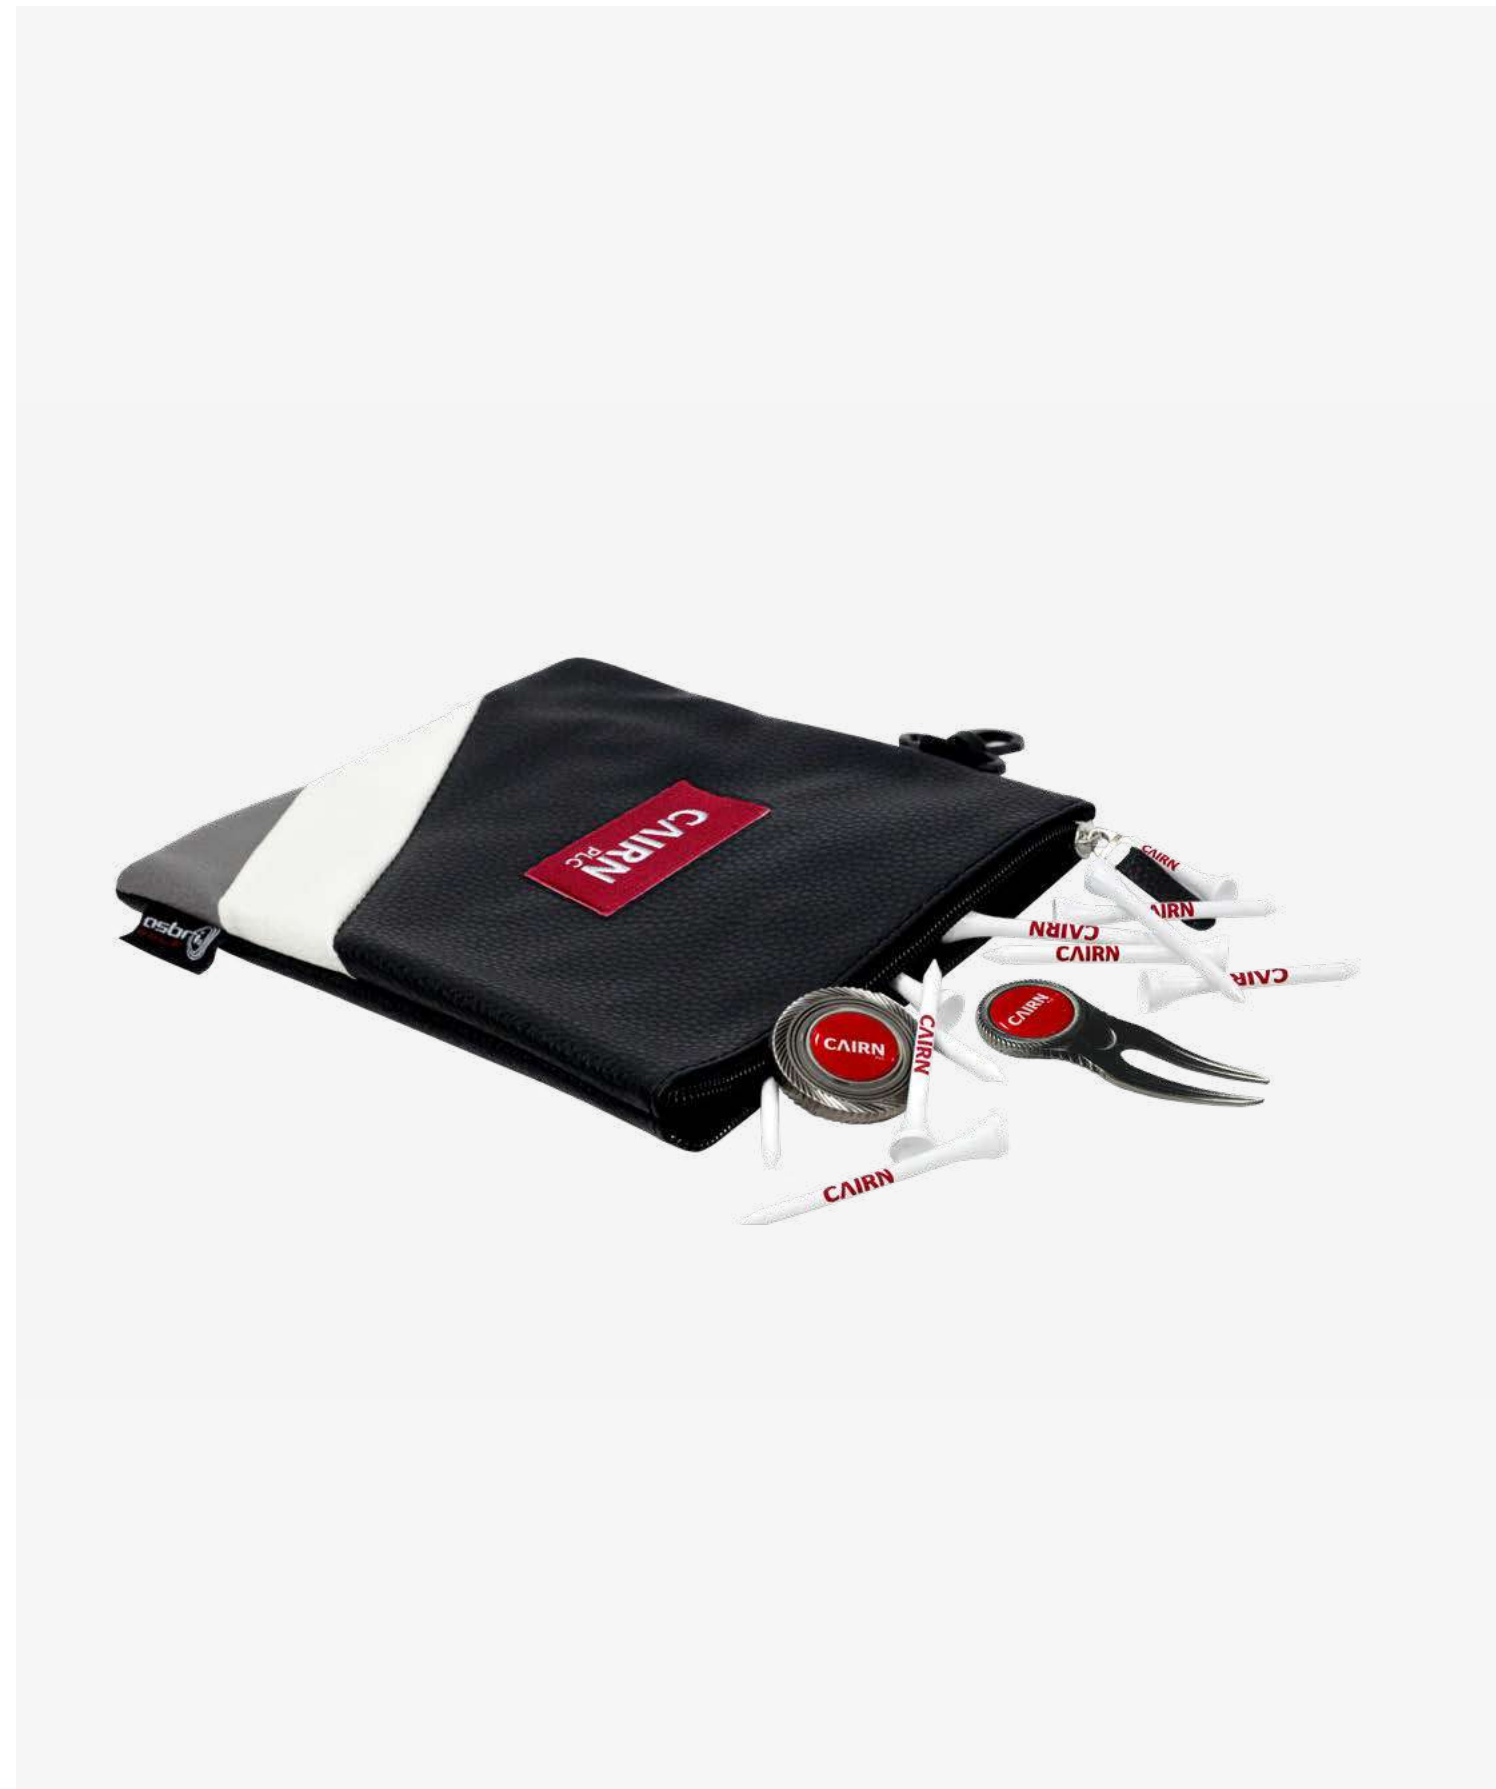

SPECTRUM GIFT BAG 1

WITH HELIX PMR, HELIX HOLDER & 20 PRINTED TEES

Luxury gift bag with embroidered logo:
Helix Pitch Mark Repairer, Helix Holder & 20 x Printed Tees.

MOQ 30pcs