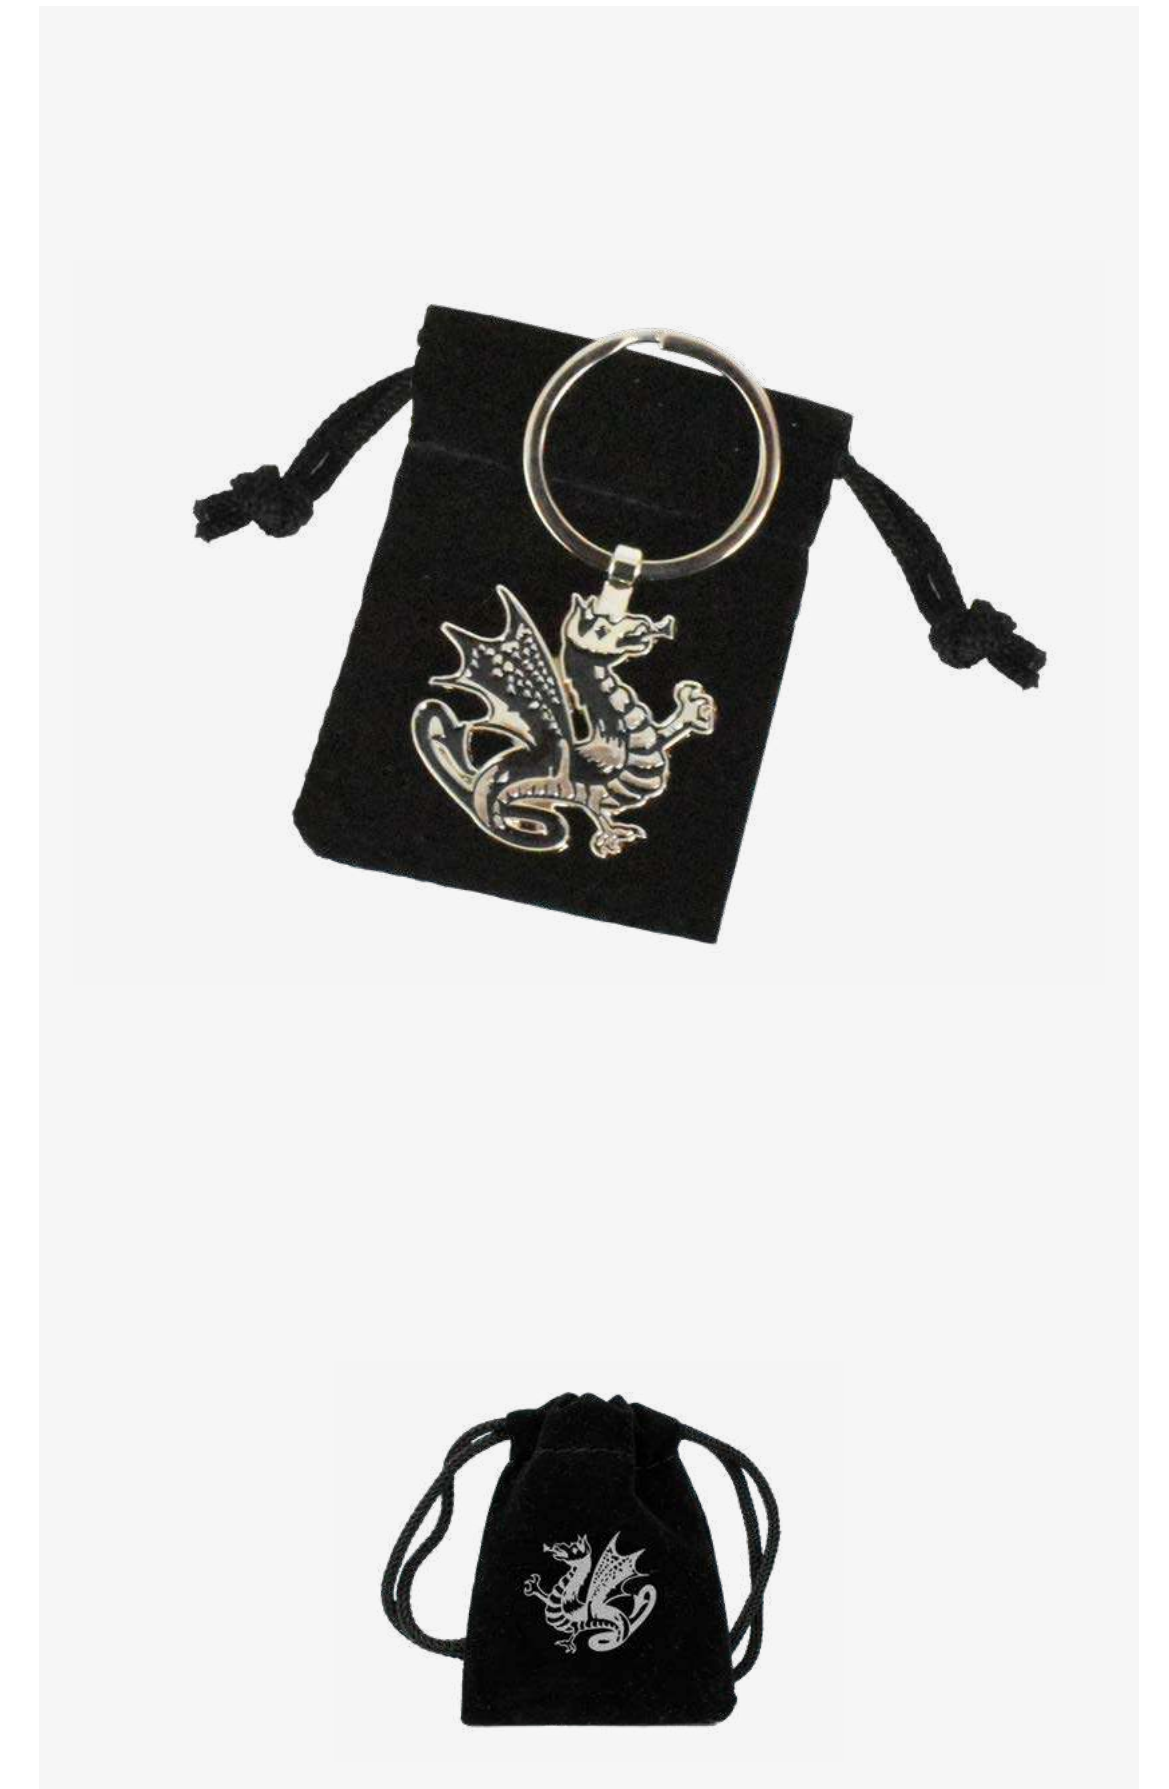

GIFT POUCH 8

WITH CUSTOM KEY RING

Plain or printed pouch.
Contains Custom Key Ring.

—
Custom
MOQ 100pcs