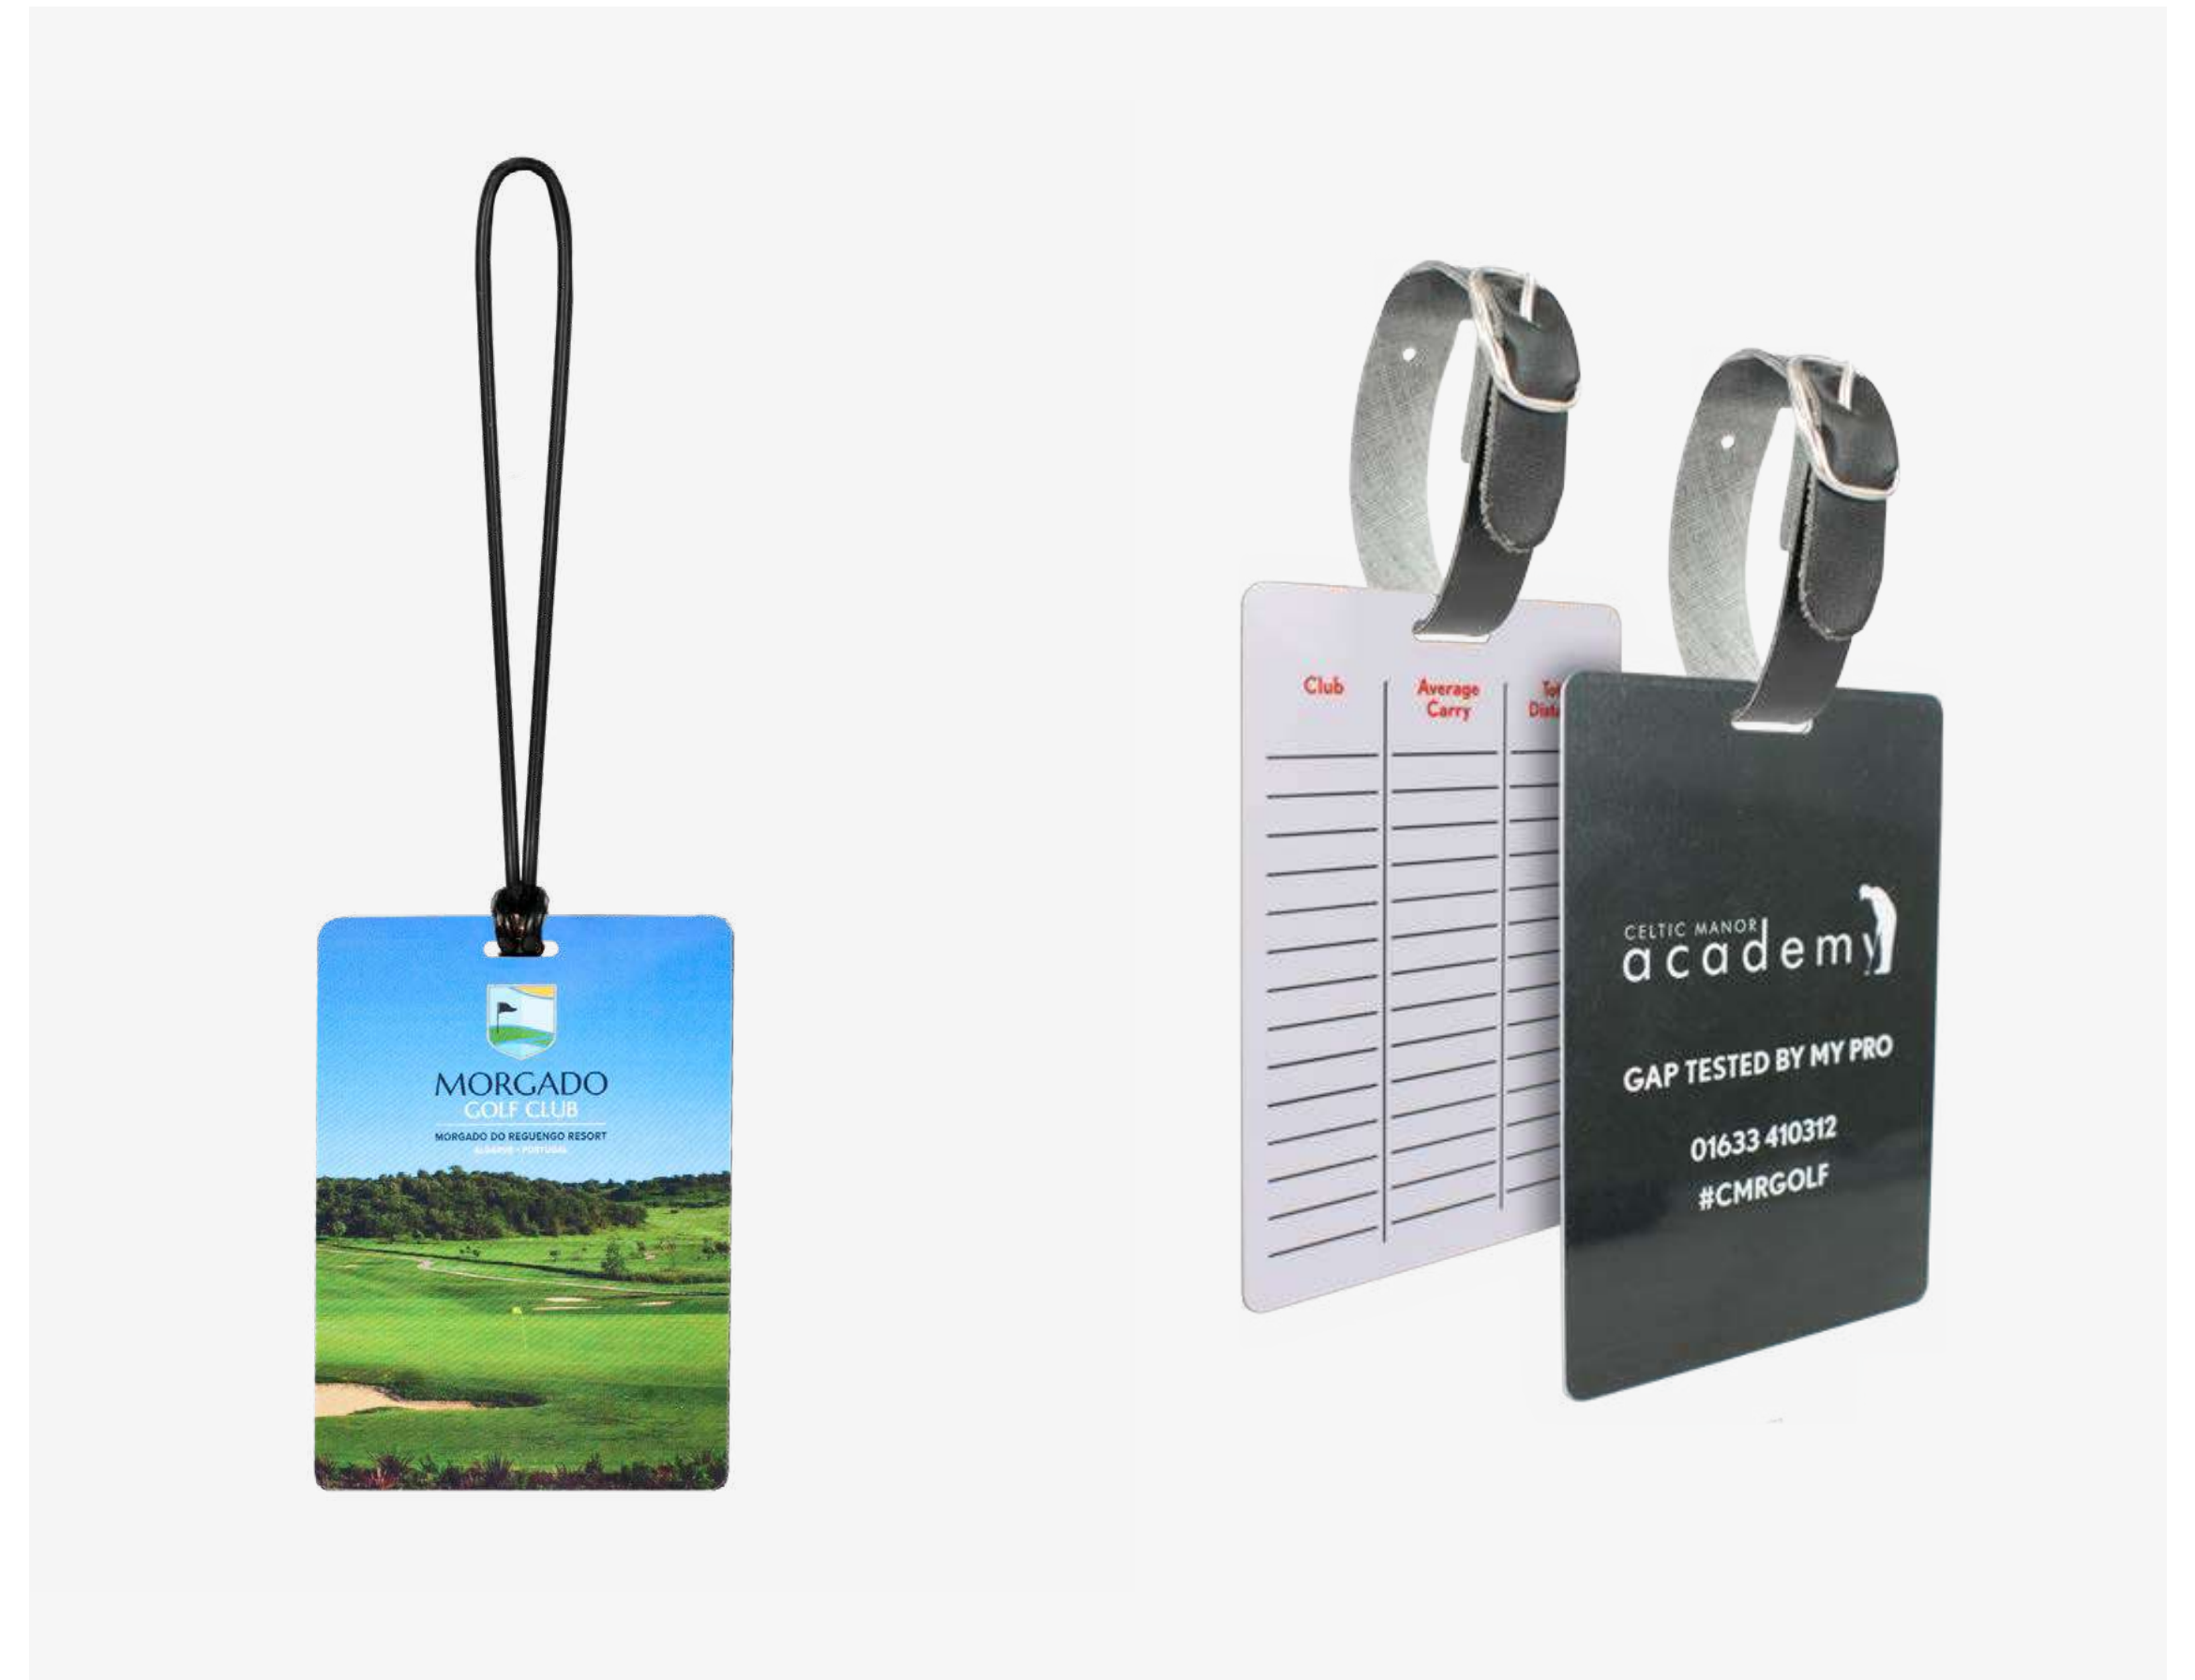

CUSTOM CHARGE / GAP

Printed double sided bag tag. Silicon cord or leather strap.
Also available with gap testing information.

—
Custom
MOQ 100pcs