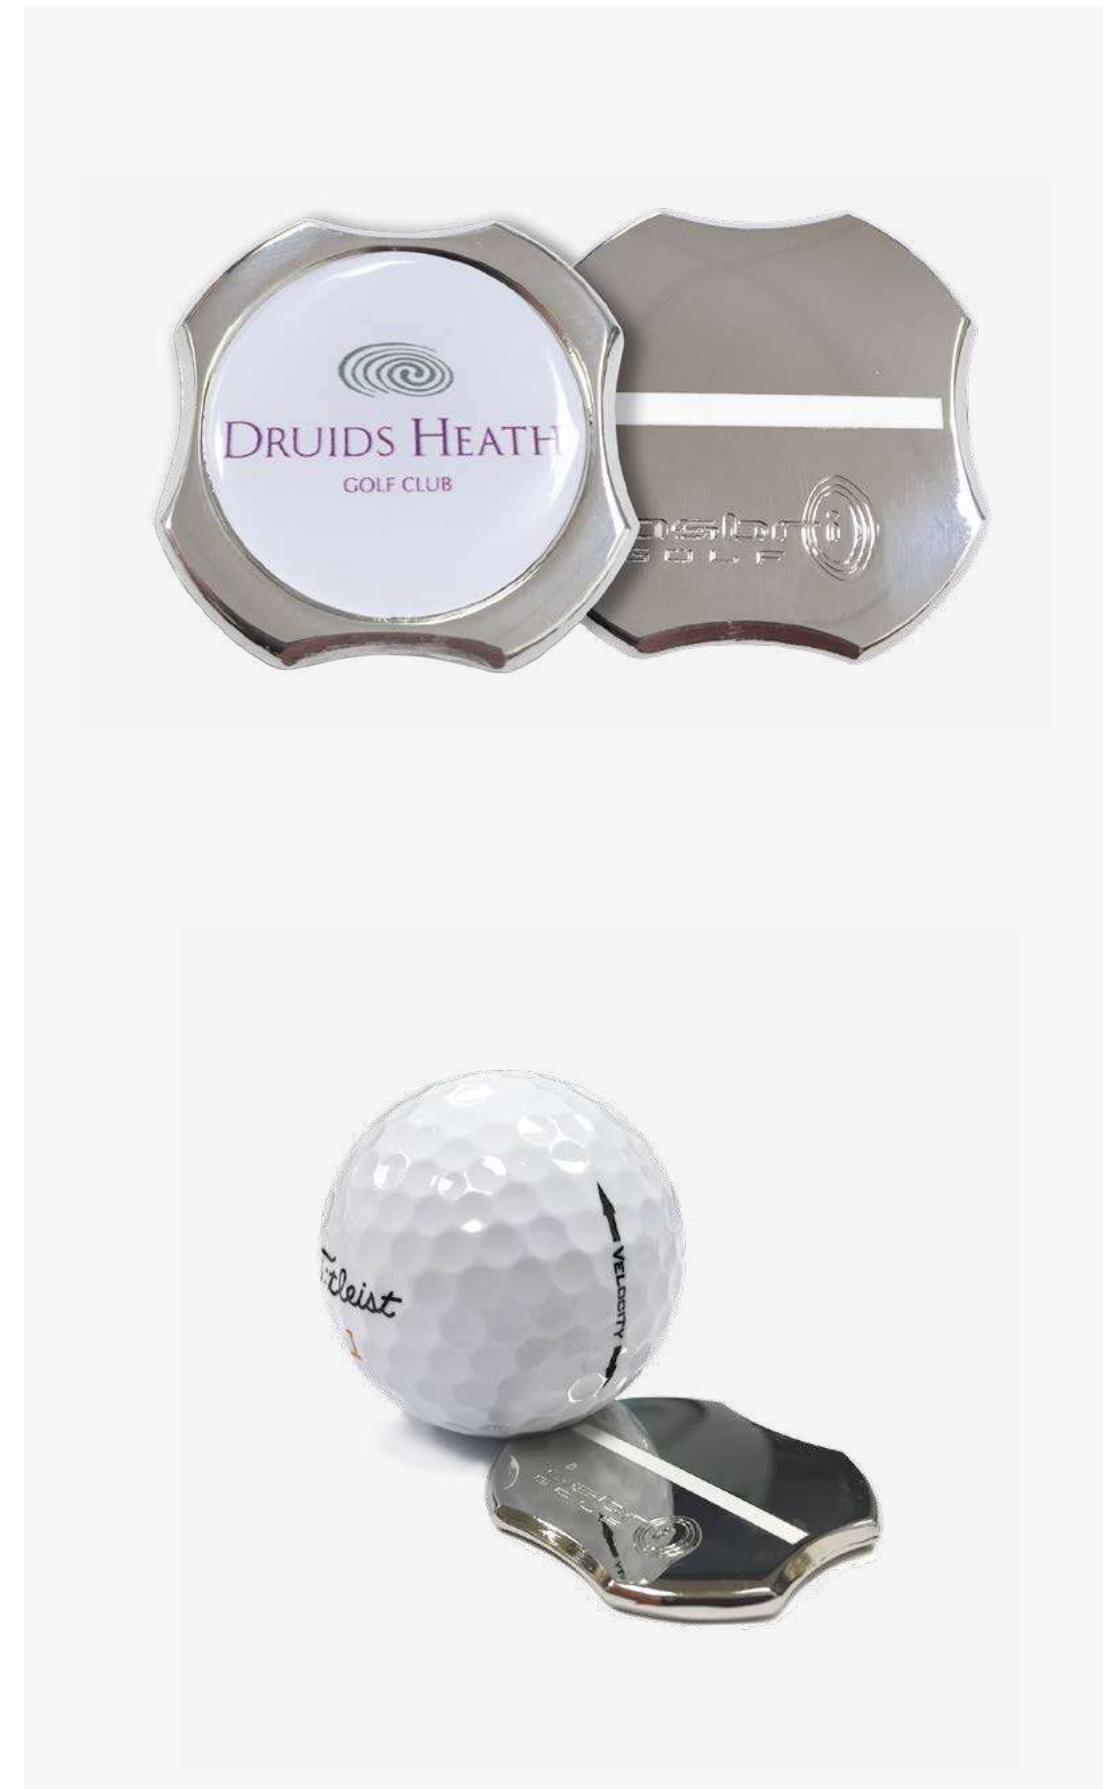

40mm LINE-UP RESIN

Printed logo with epoxy resin dome.
Alignment aid on rear.

Resin
MOQ 30pcs