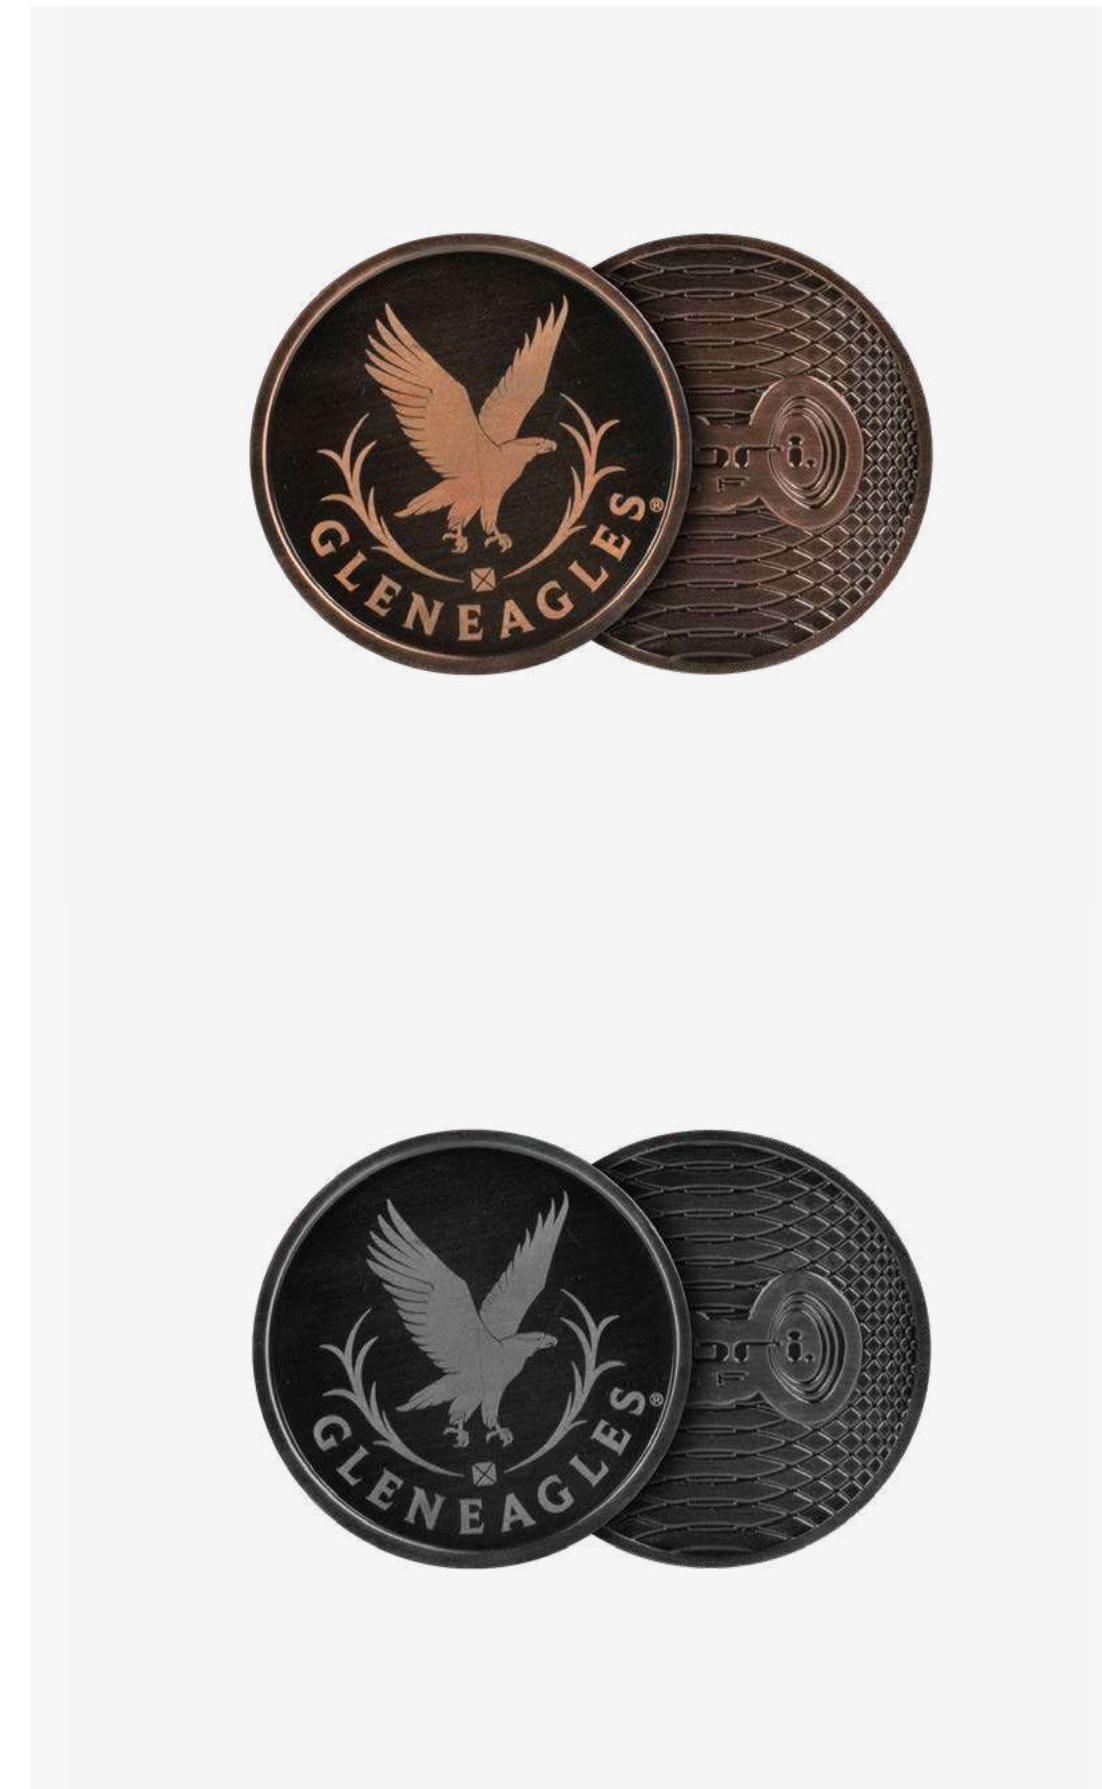

Luxury 40mm marker featuring Helix edge.
Optional laminate on reverse.

Resin
MOQ 30pcs

40mm LINE-UP RESIN

Printed logo with epoxy resin dome.
Alignment aid on rear.

Resin
MOQ 30pcs

40mm OPTIC

Laser engraved metal marker.