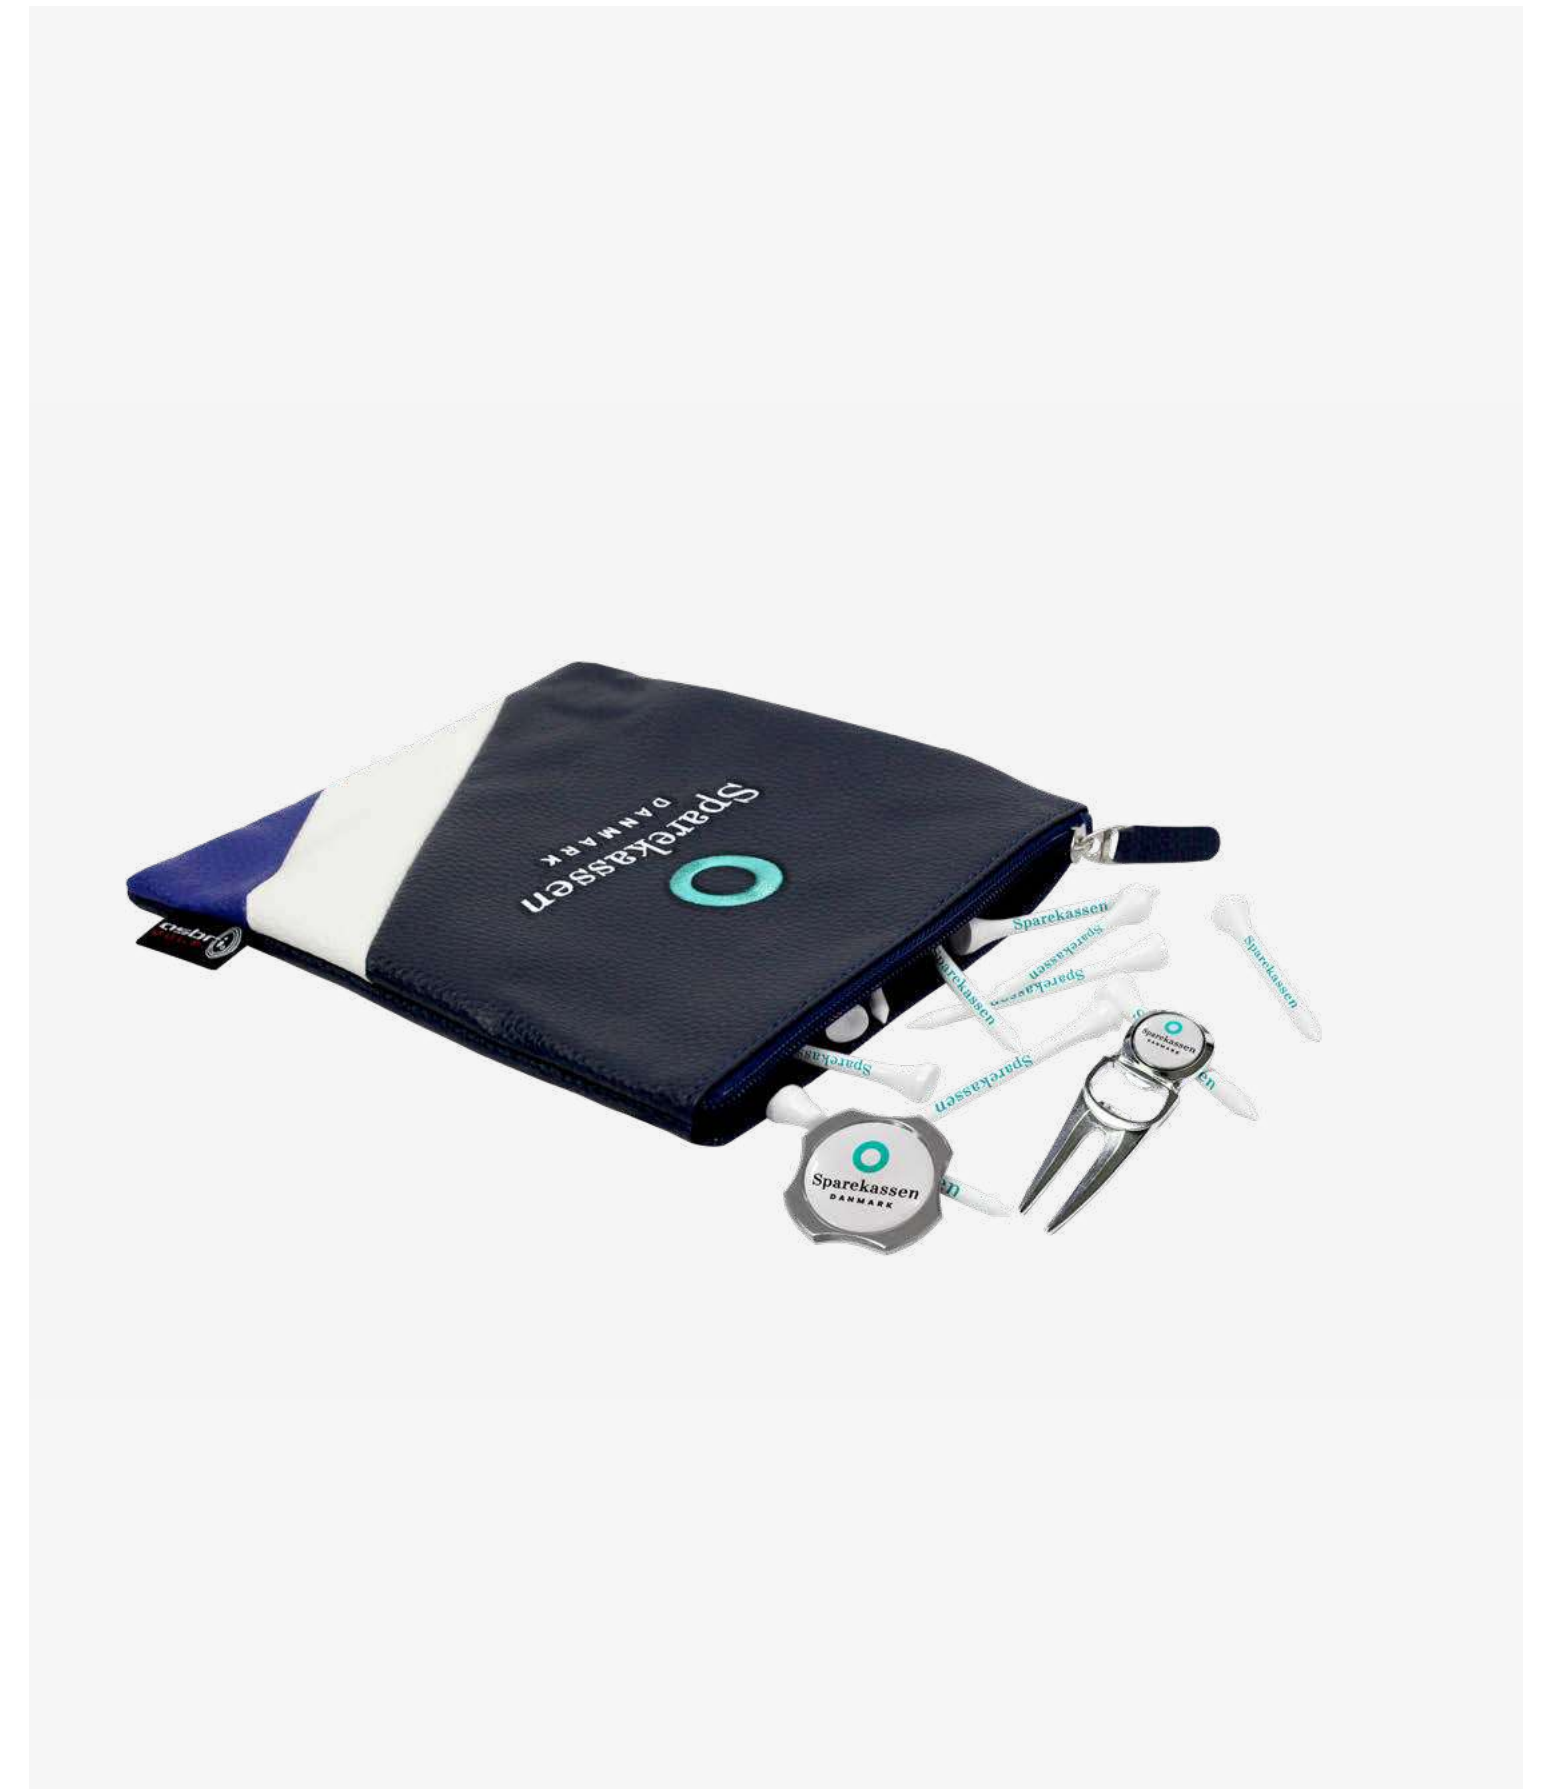

SPECTRUM GIFT BAG 3

WITH OASIS PMR, LINE-UP MARKER & 20 PRINTED TEES.

Luxury gift bag with embroidered logo:
Oasis Pitch Mark Repairer, 40mm Line-Up Ball Marker & 20 x Printed Tees.

MOQ 30pcs