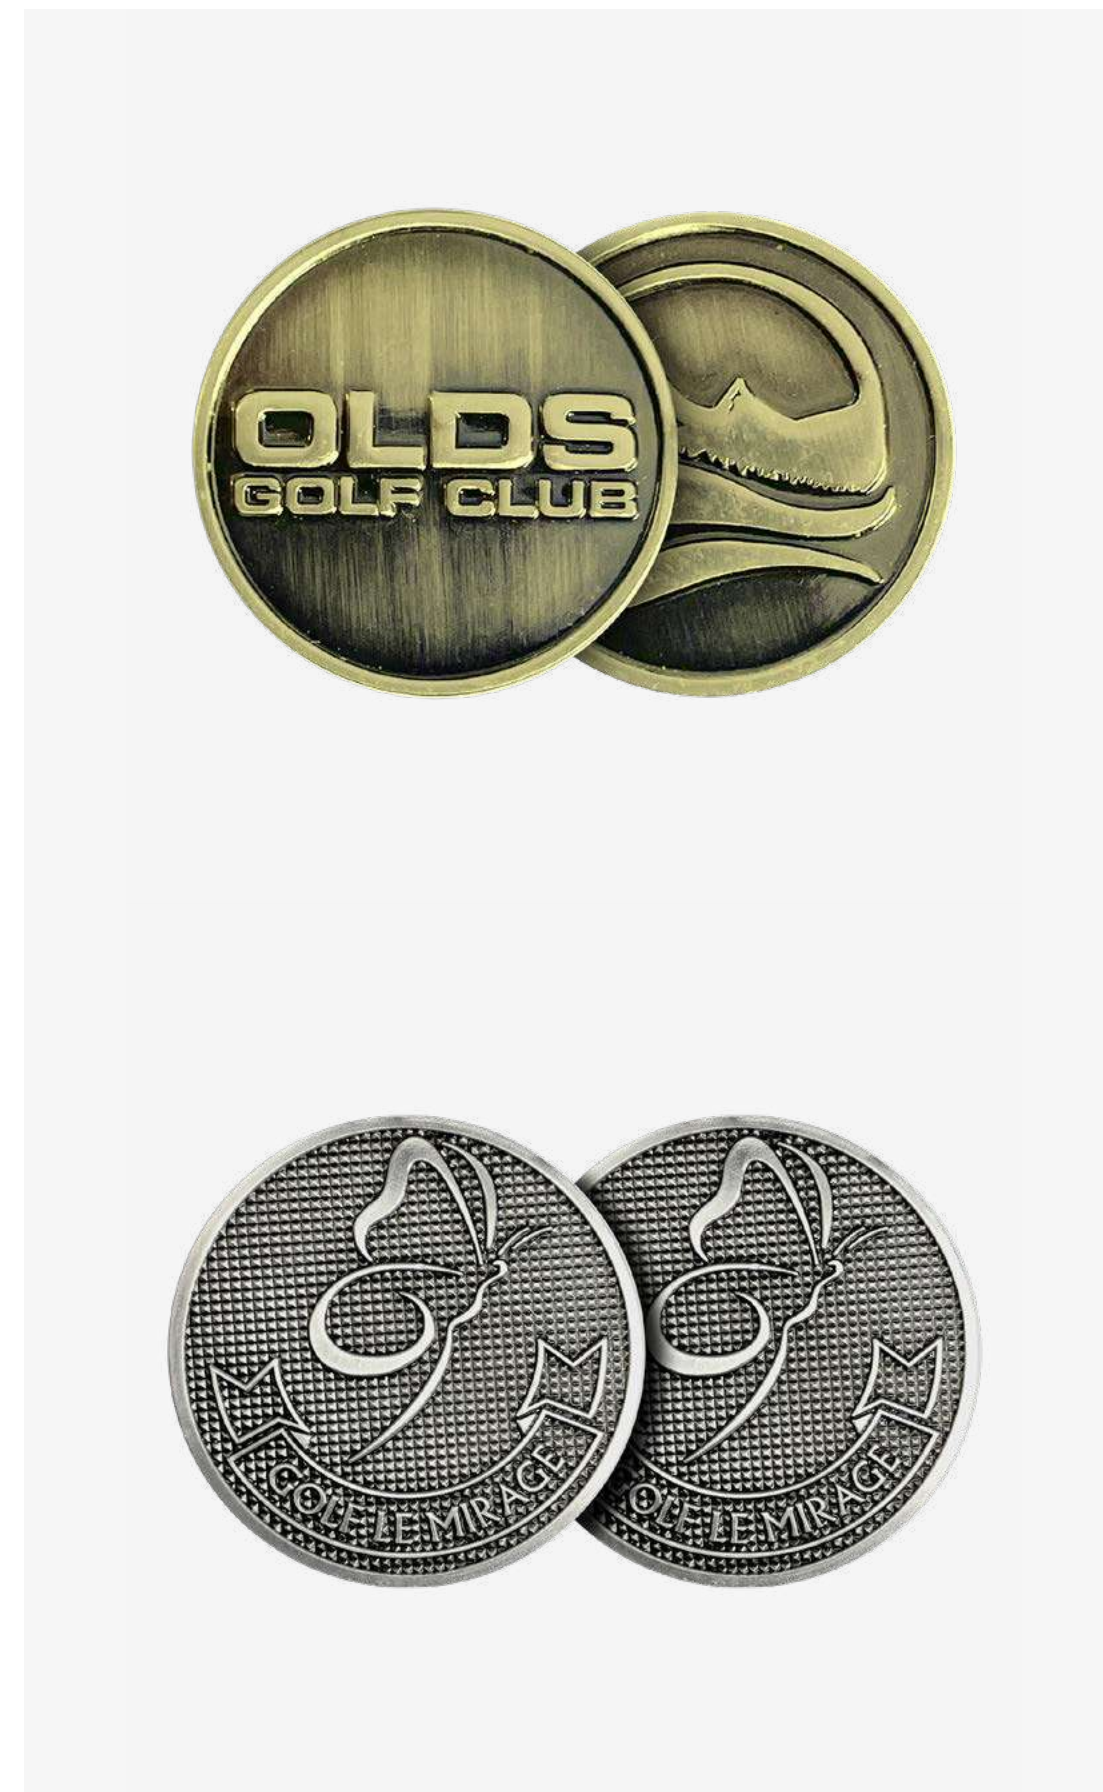

40mm BRUSHED

Stamped metal marker, brushed metal.
Raised finish.

Metal colours