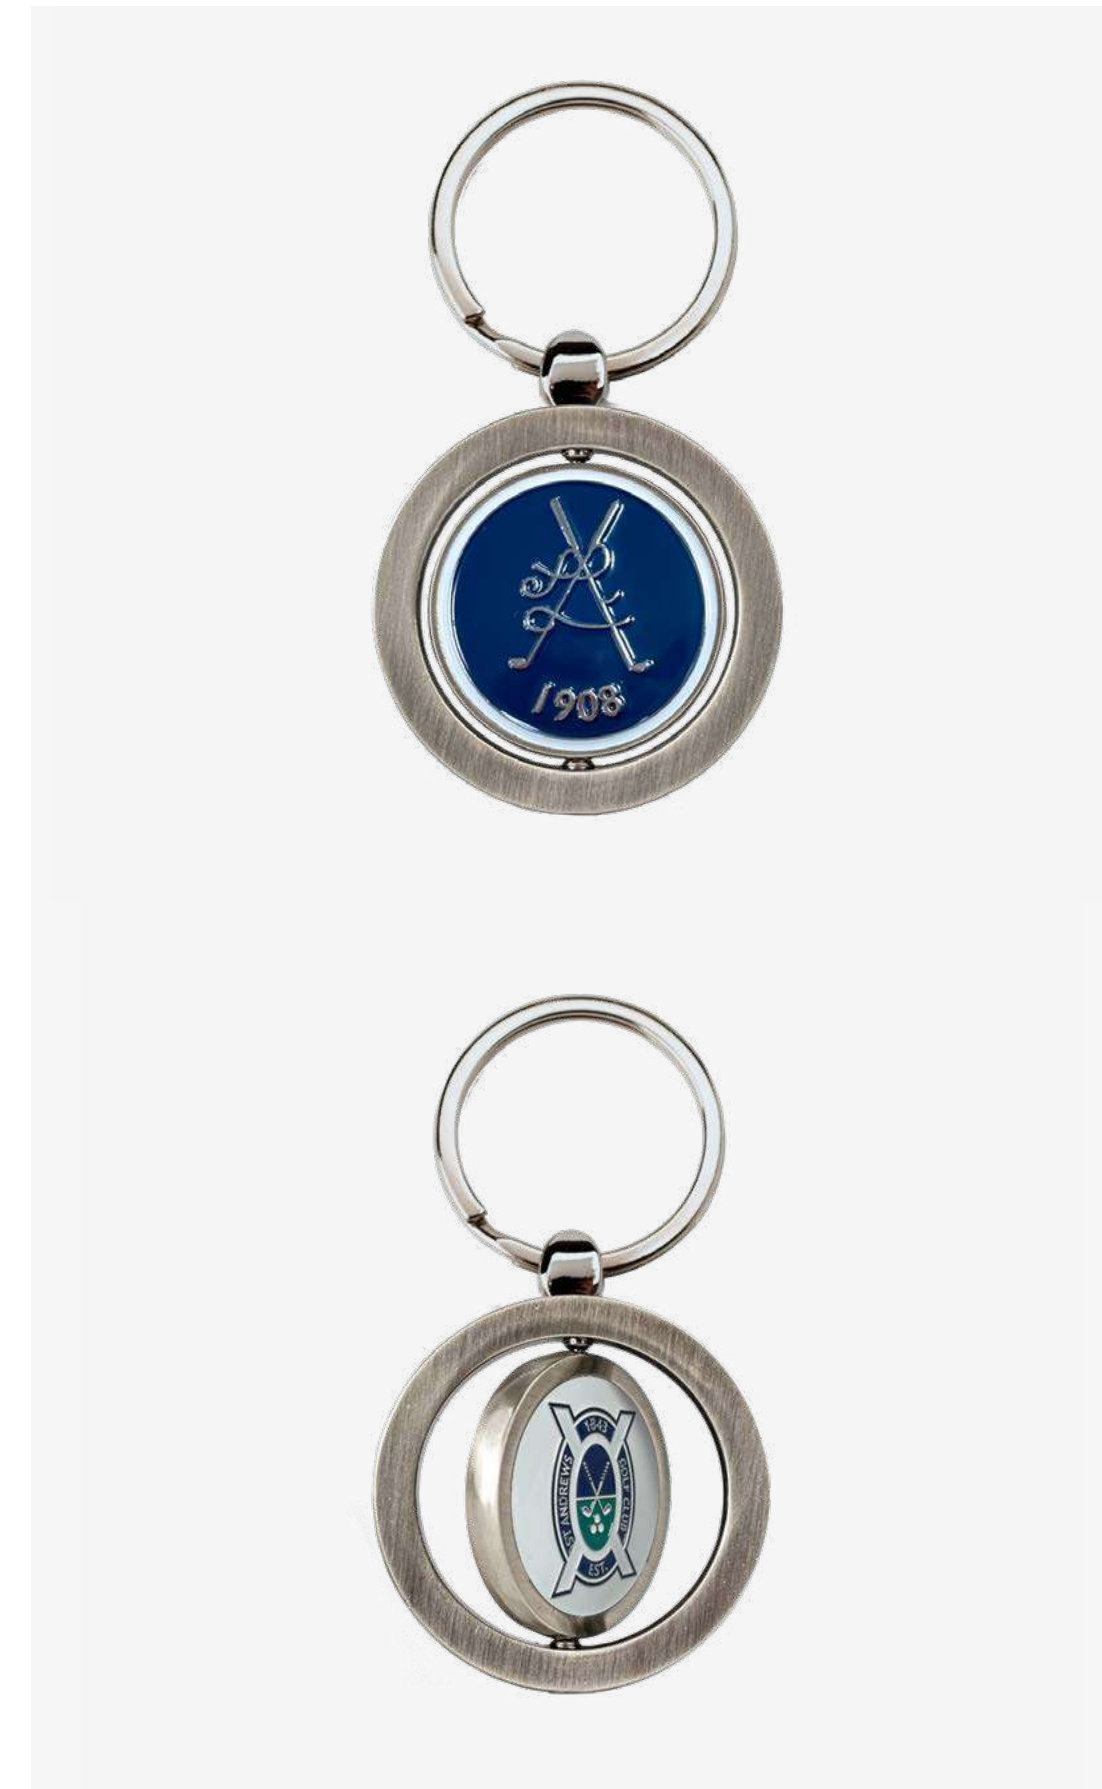

CUSTOM SPIRAL KEYRING

Custom keyring with rotating central section. Multiple finishes available.

Metal colours