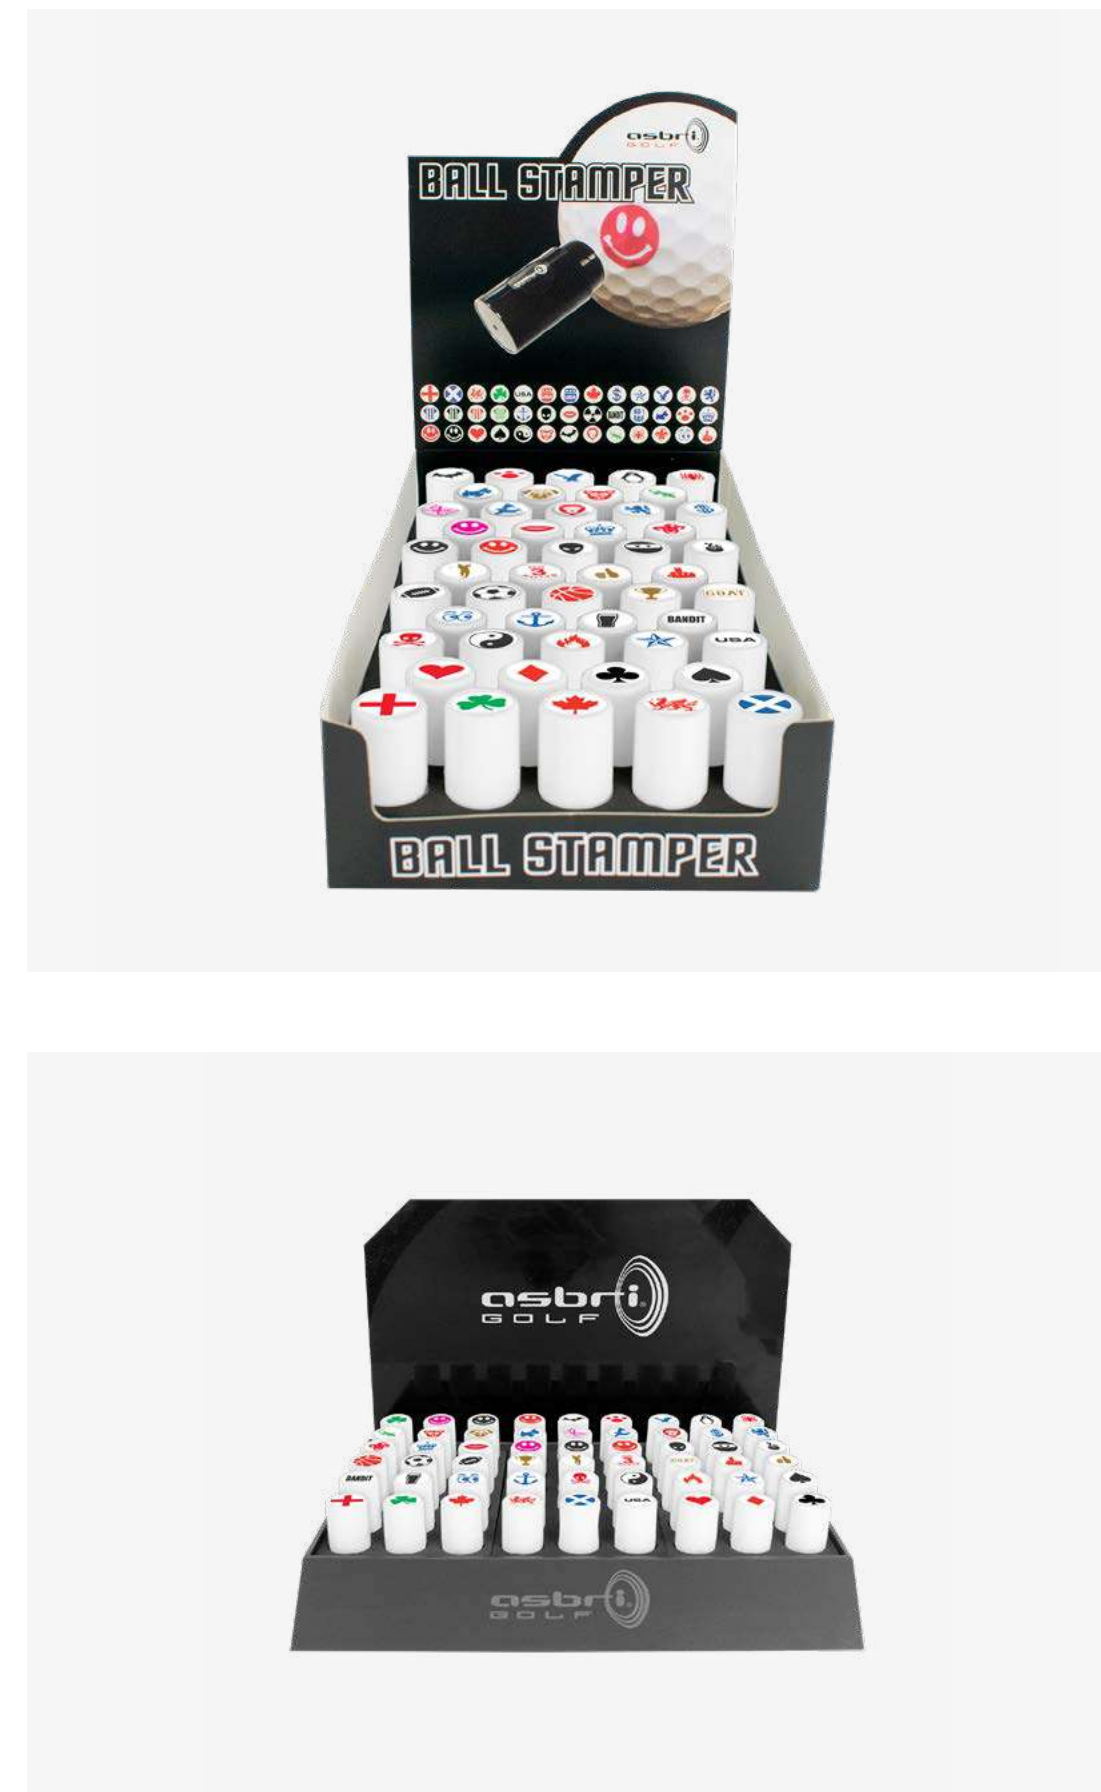

CUSTOM BALL STAMPER

Permanent ink golf ball stamper.
Customised with logo.

Custom
MOQ 150pcs