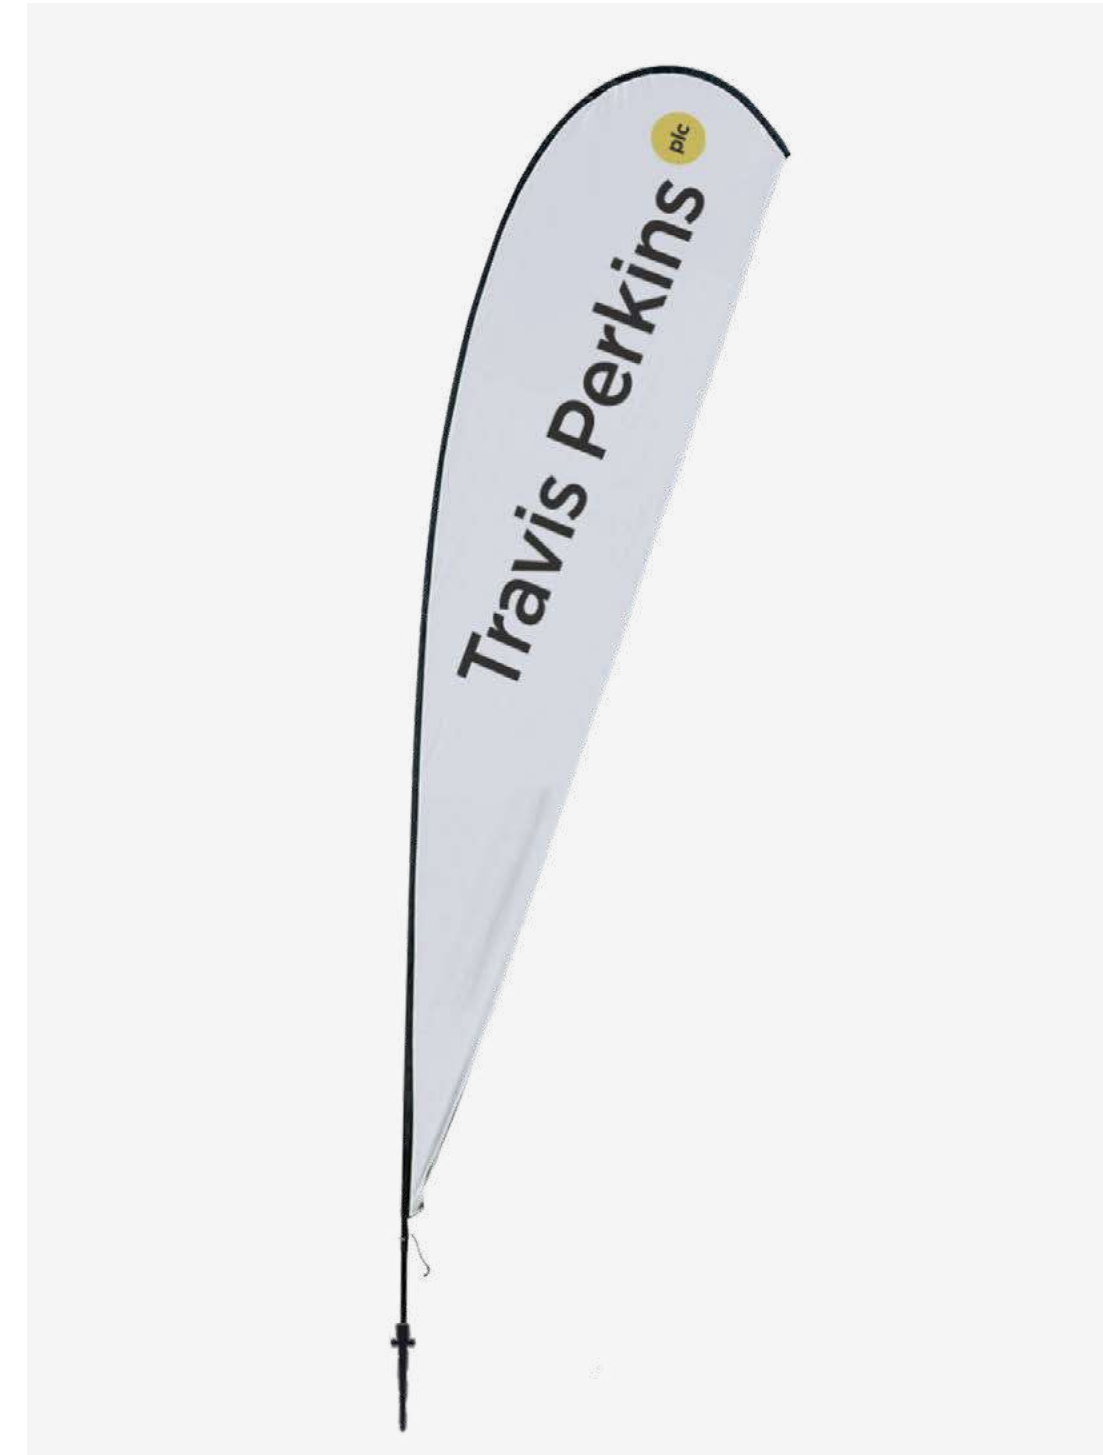

BREEZE BANNER

Robust and flexible fibreglass frame. 200g/m2, knitted polyester.
Indoor and outdoor use.
Complete with poles, spike, rotator and bag.
Sizes available :
Small - 90 x 195cm
Medium - 105 x 270cm
Large - 130 x 330cm
X-Large - 150 x 380cm

Print
MOQ 1pc