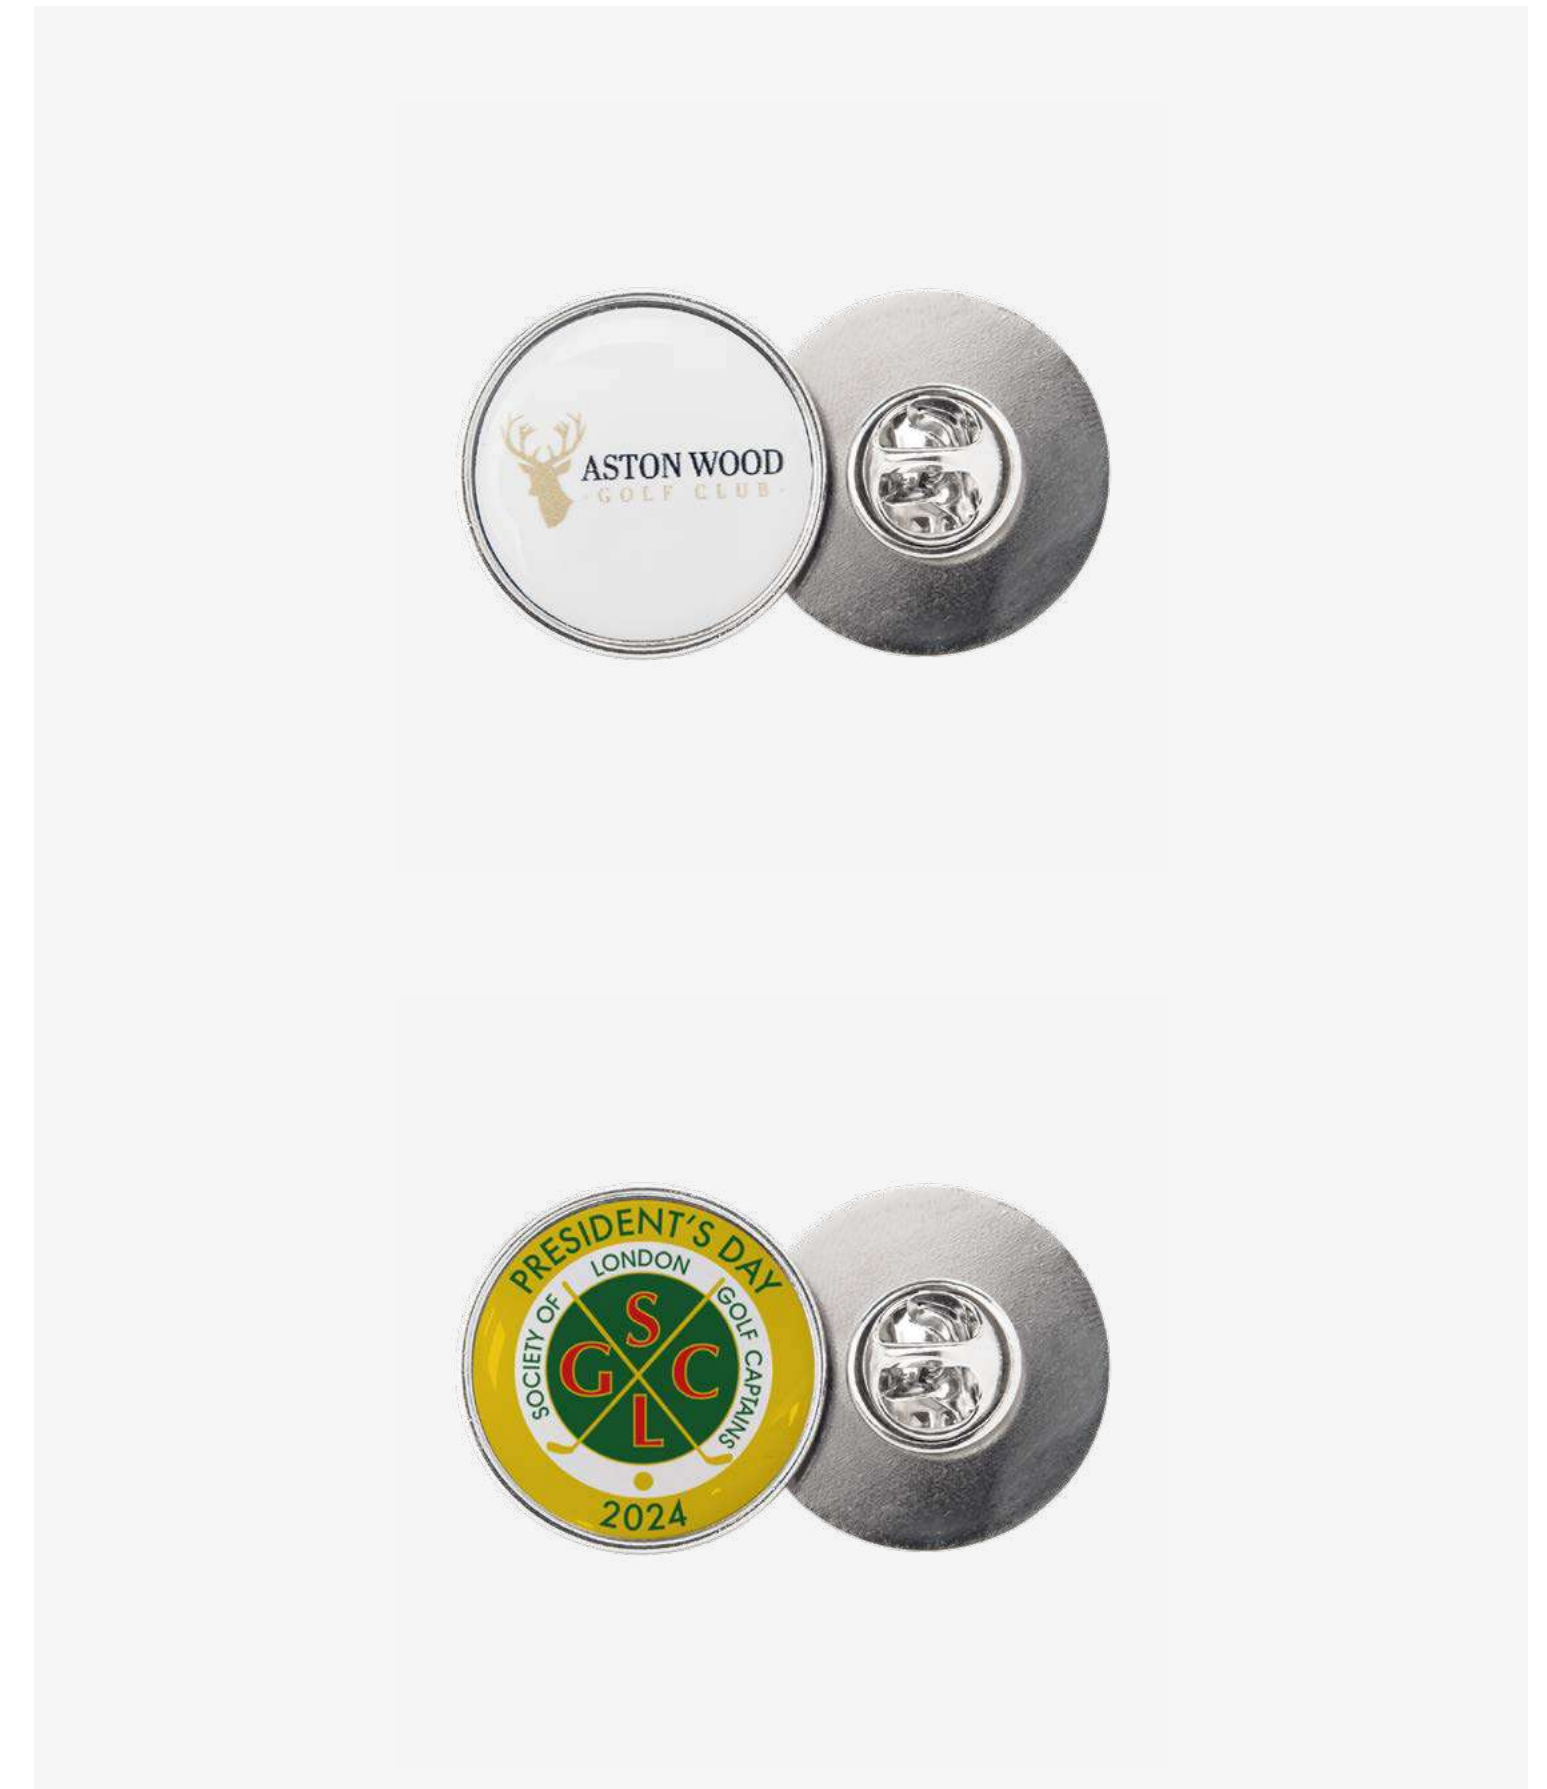

Custom
MOQ 100pcs

Resin
MOQ 30pcs

TOUR CAP CLIP

Fits all cap peaks. Removable magnetic 24mm ball marker. Optional gift box. Available in Brushed Silver or Brushed Bronze.

Custom
MOQ 100pcs

Resin
MOQ 30pcs

RESIN LAPEL PIN BADGE