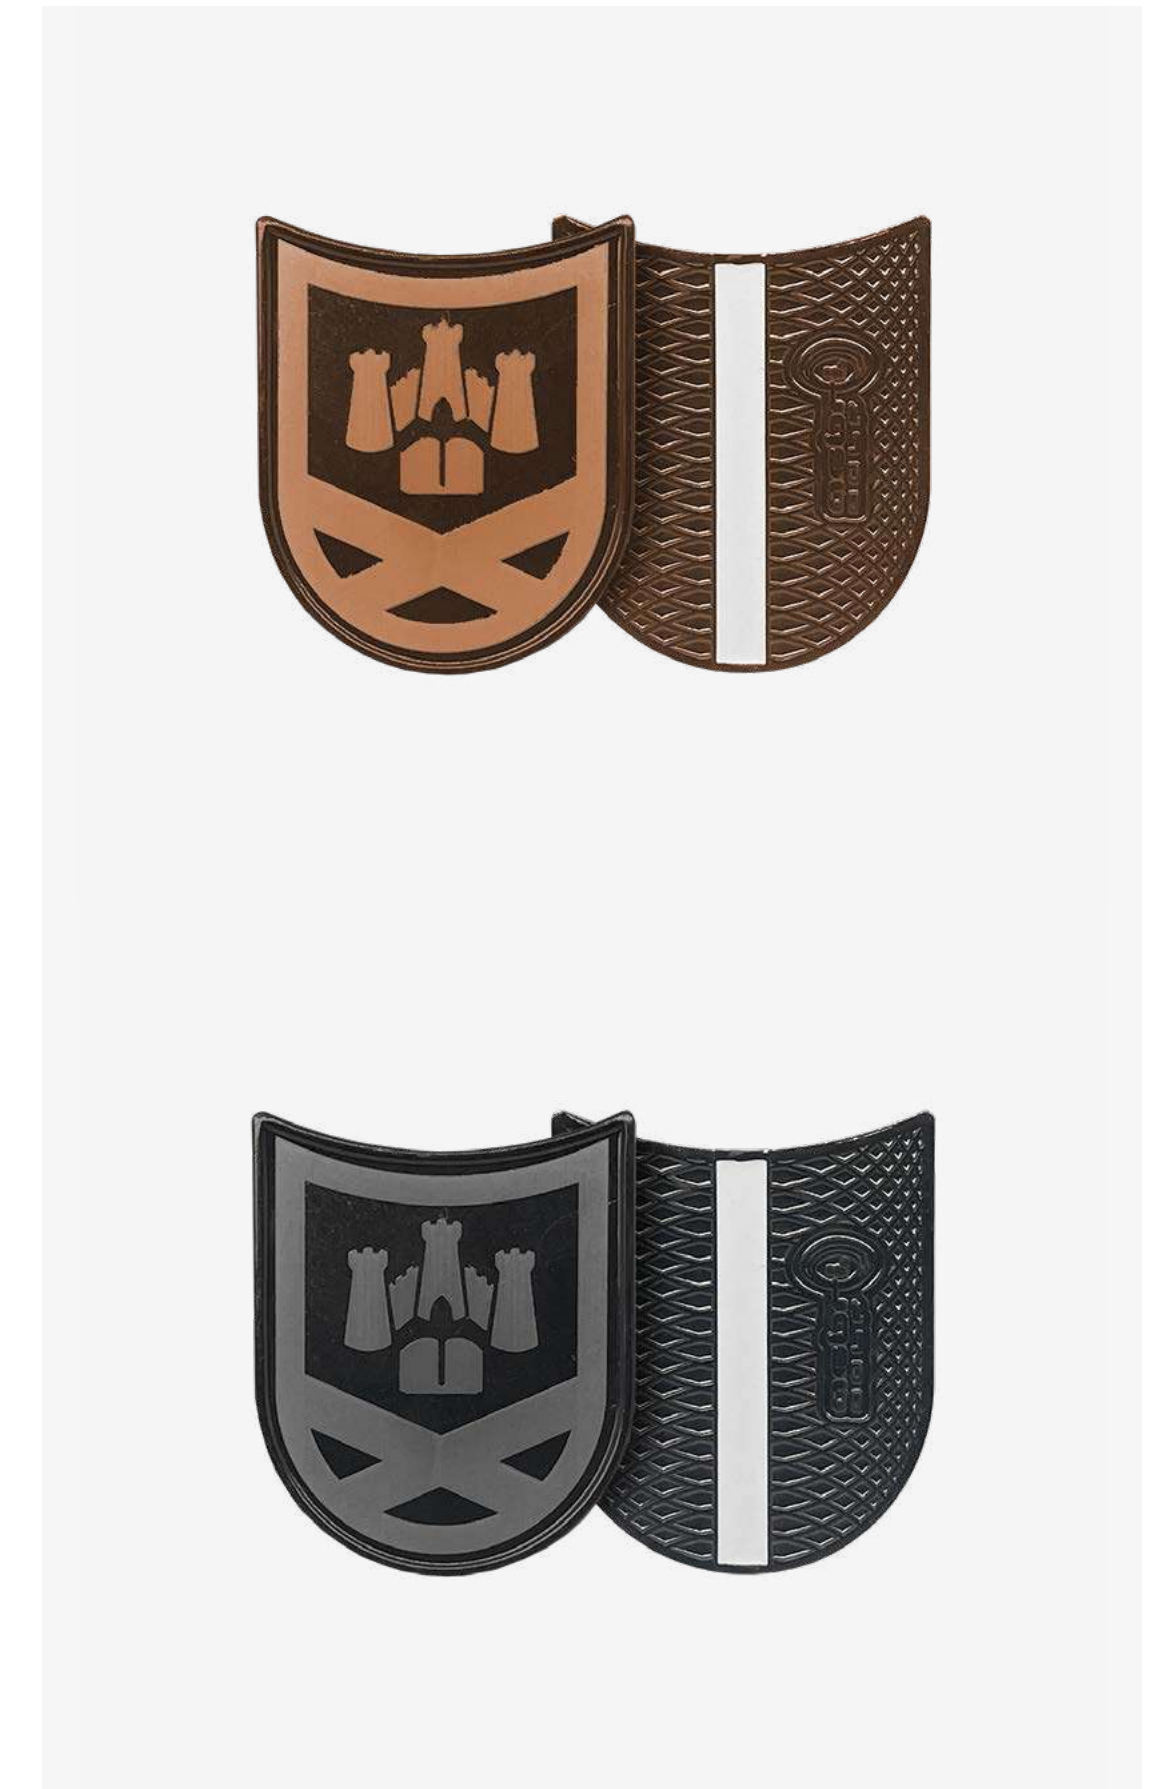

40mm OPTIC LINE-UP

Laser engraved metal marker.

Metal colours

Laser engraved
MOQ 30pcs

Copper Titanium

Laser engraved
MOQ 30pcs