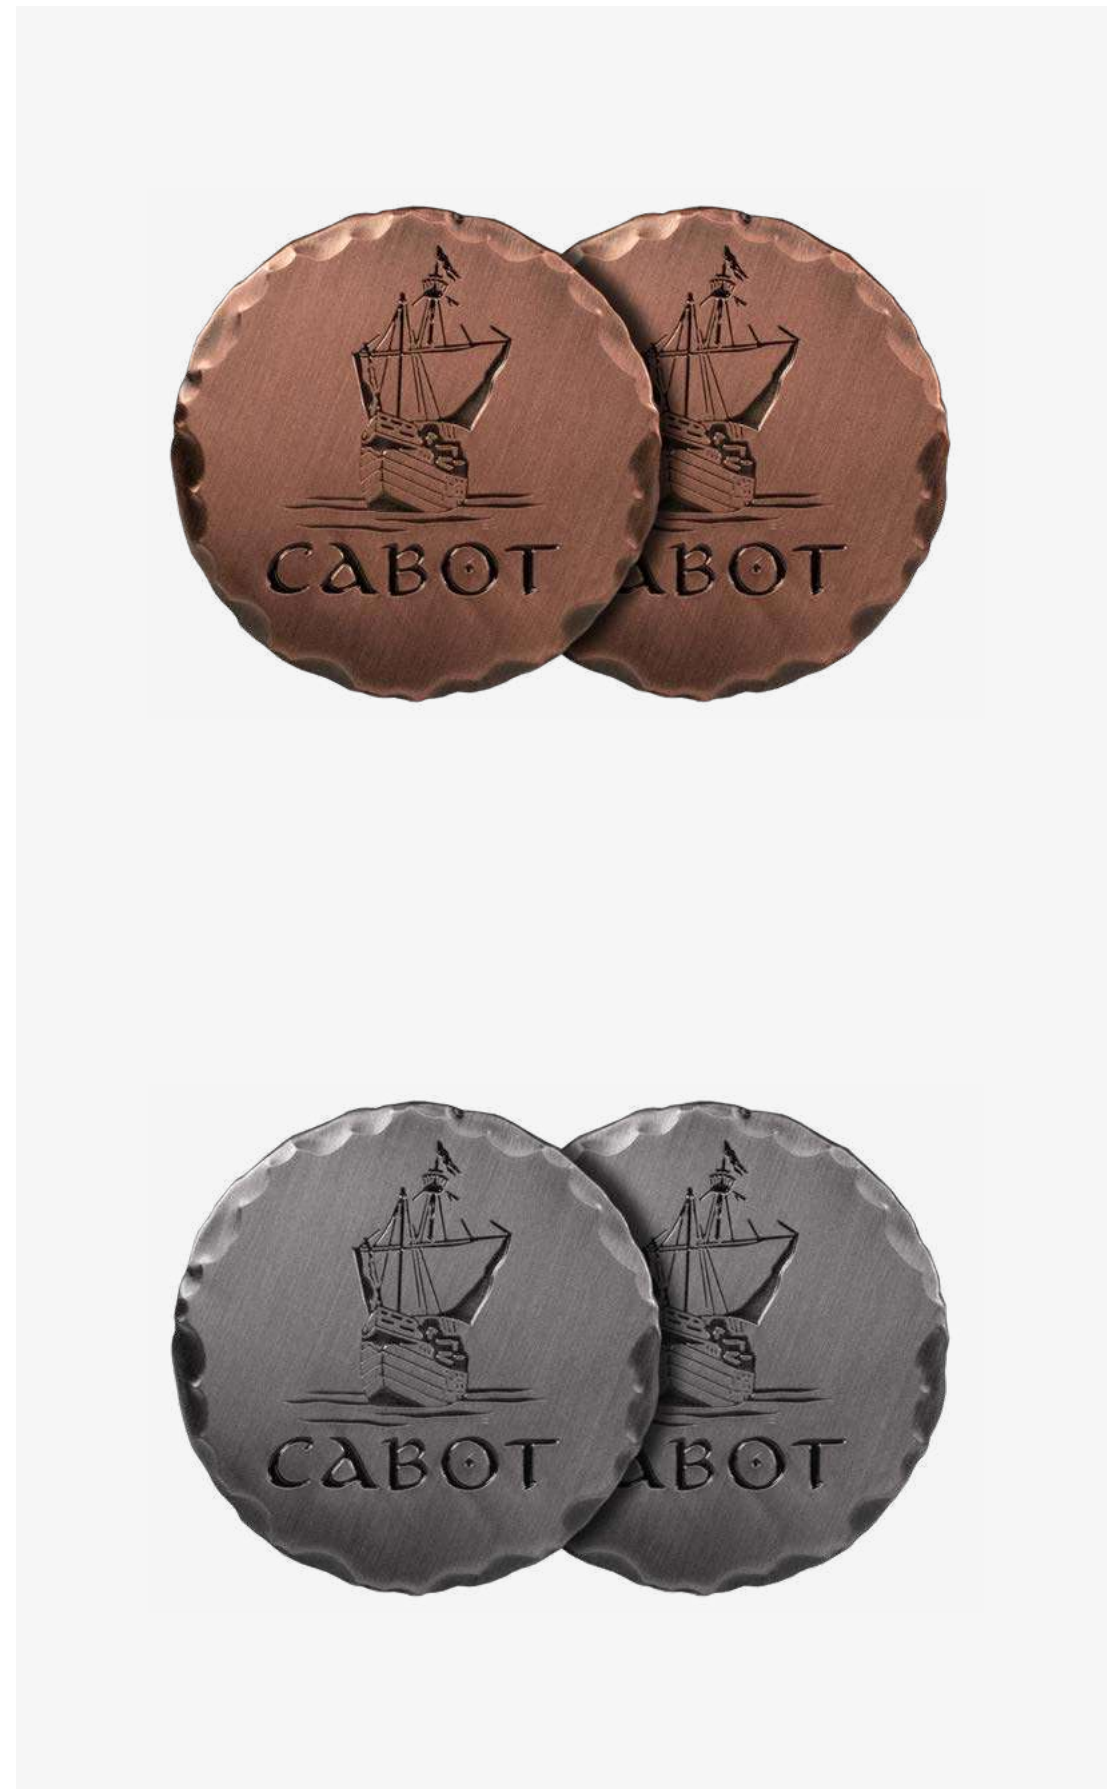

40mm SOVEREIGN

Stamped metal marker with multiple finishes available.
Hammer edge.

Metal colours