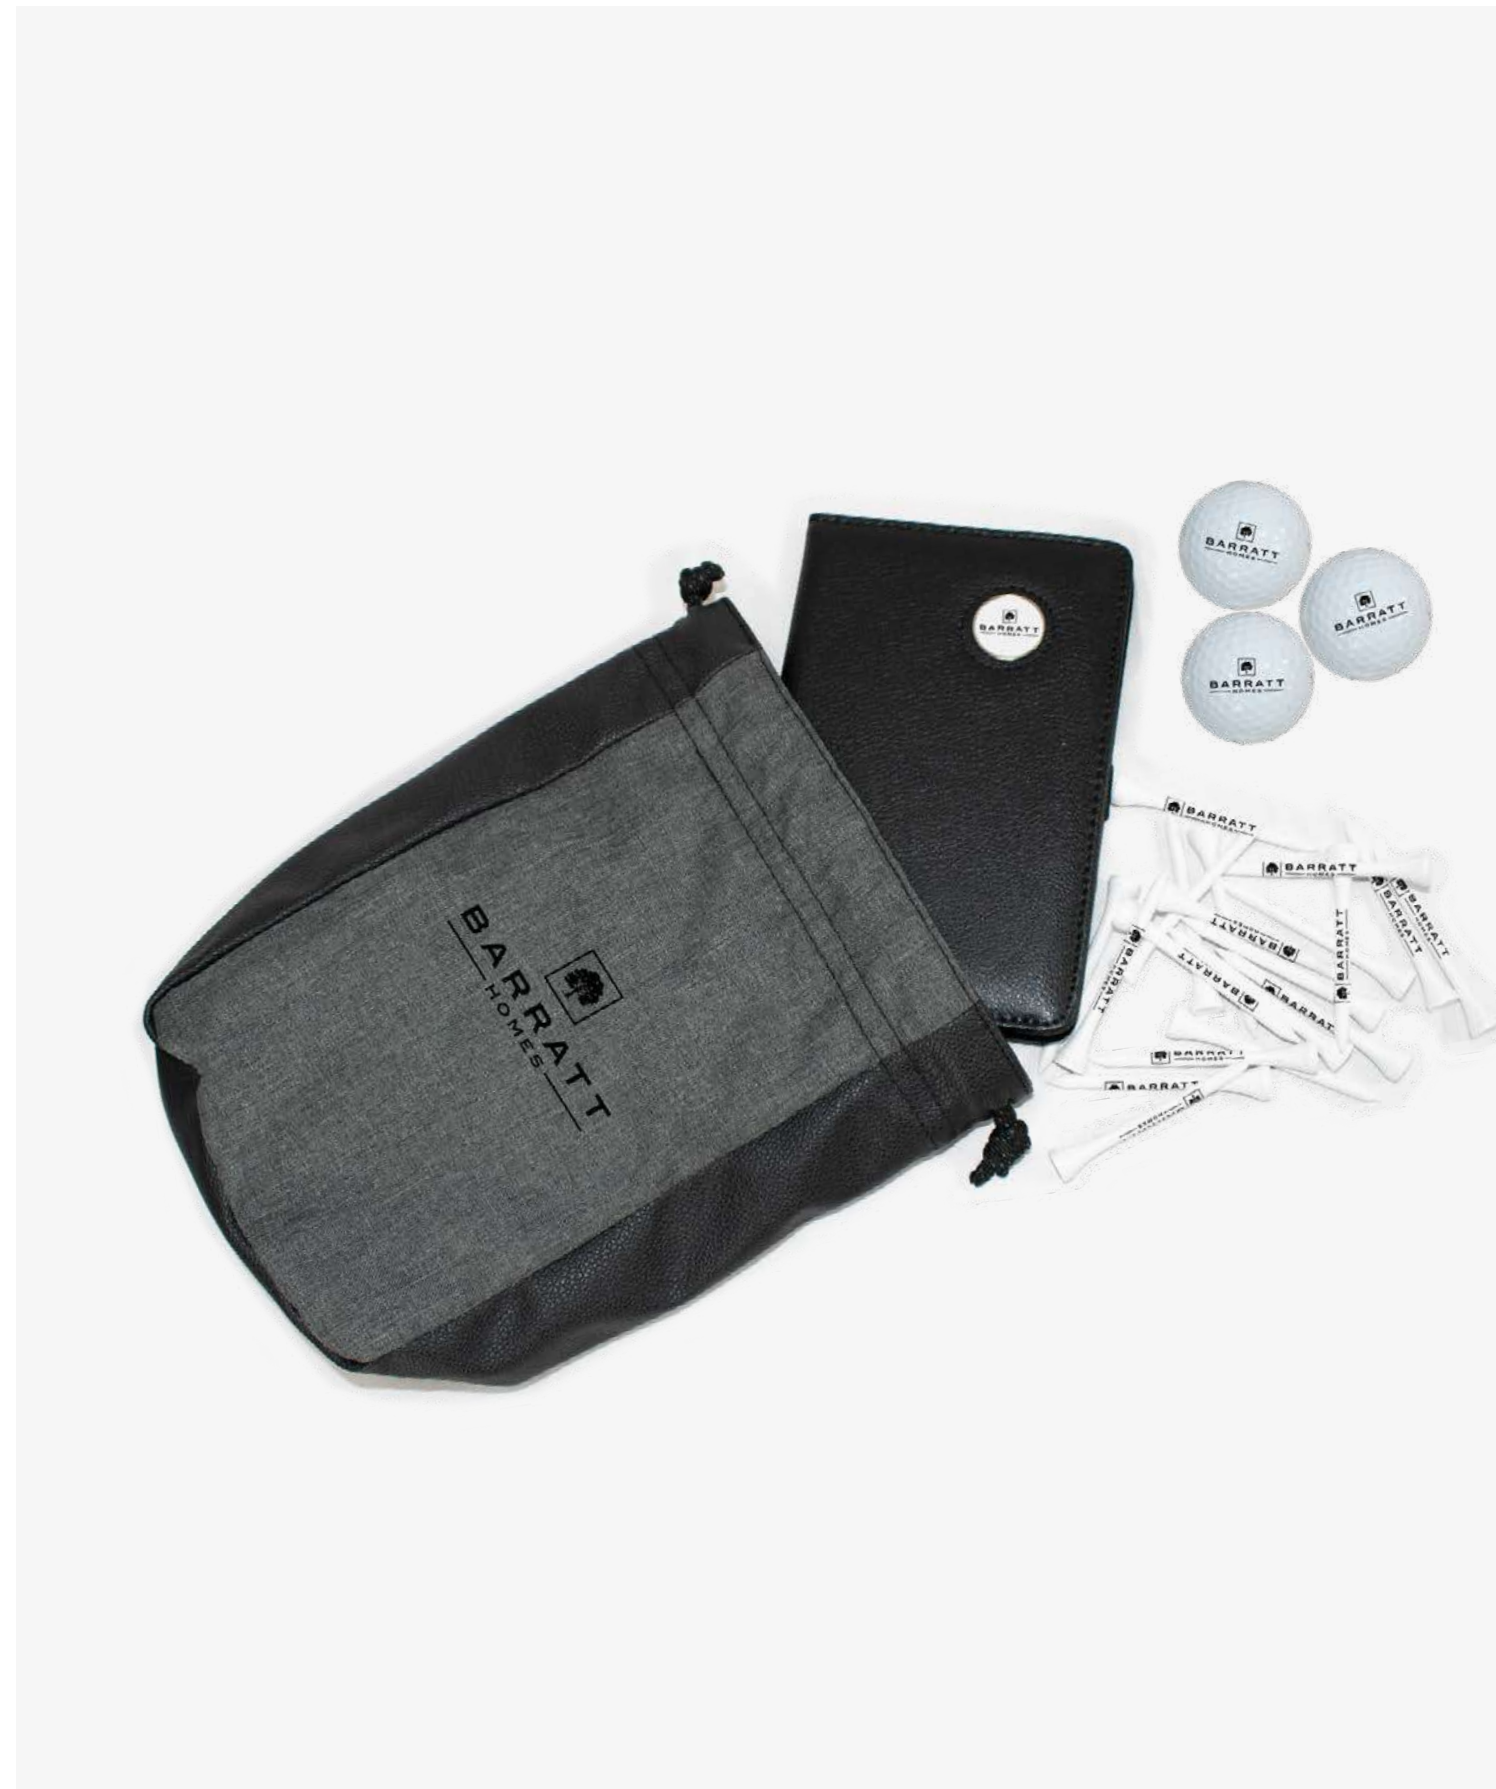

Gift Bags & Pouches

IMPRIMO GIFT BAG 1

WITH LEATHER SCORECARD HOLDER, 3 X PRINTED BALLS & 20 PRINTED TEES.

Luxury gift bag with printed logo:
Leather Scorecard Holder, 3 x Printed Balls & 20 x Printed Tees.