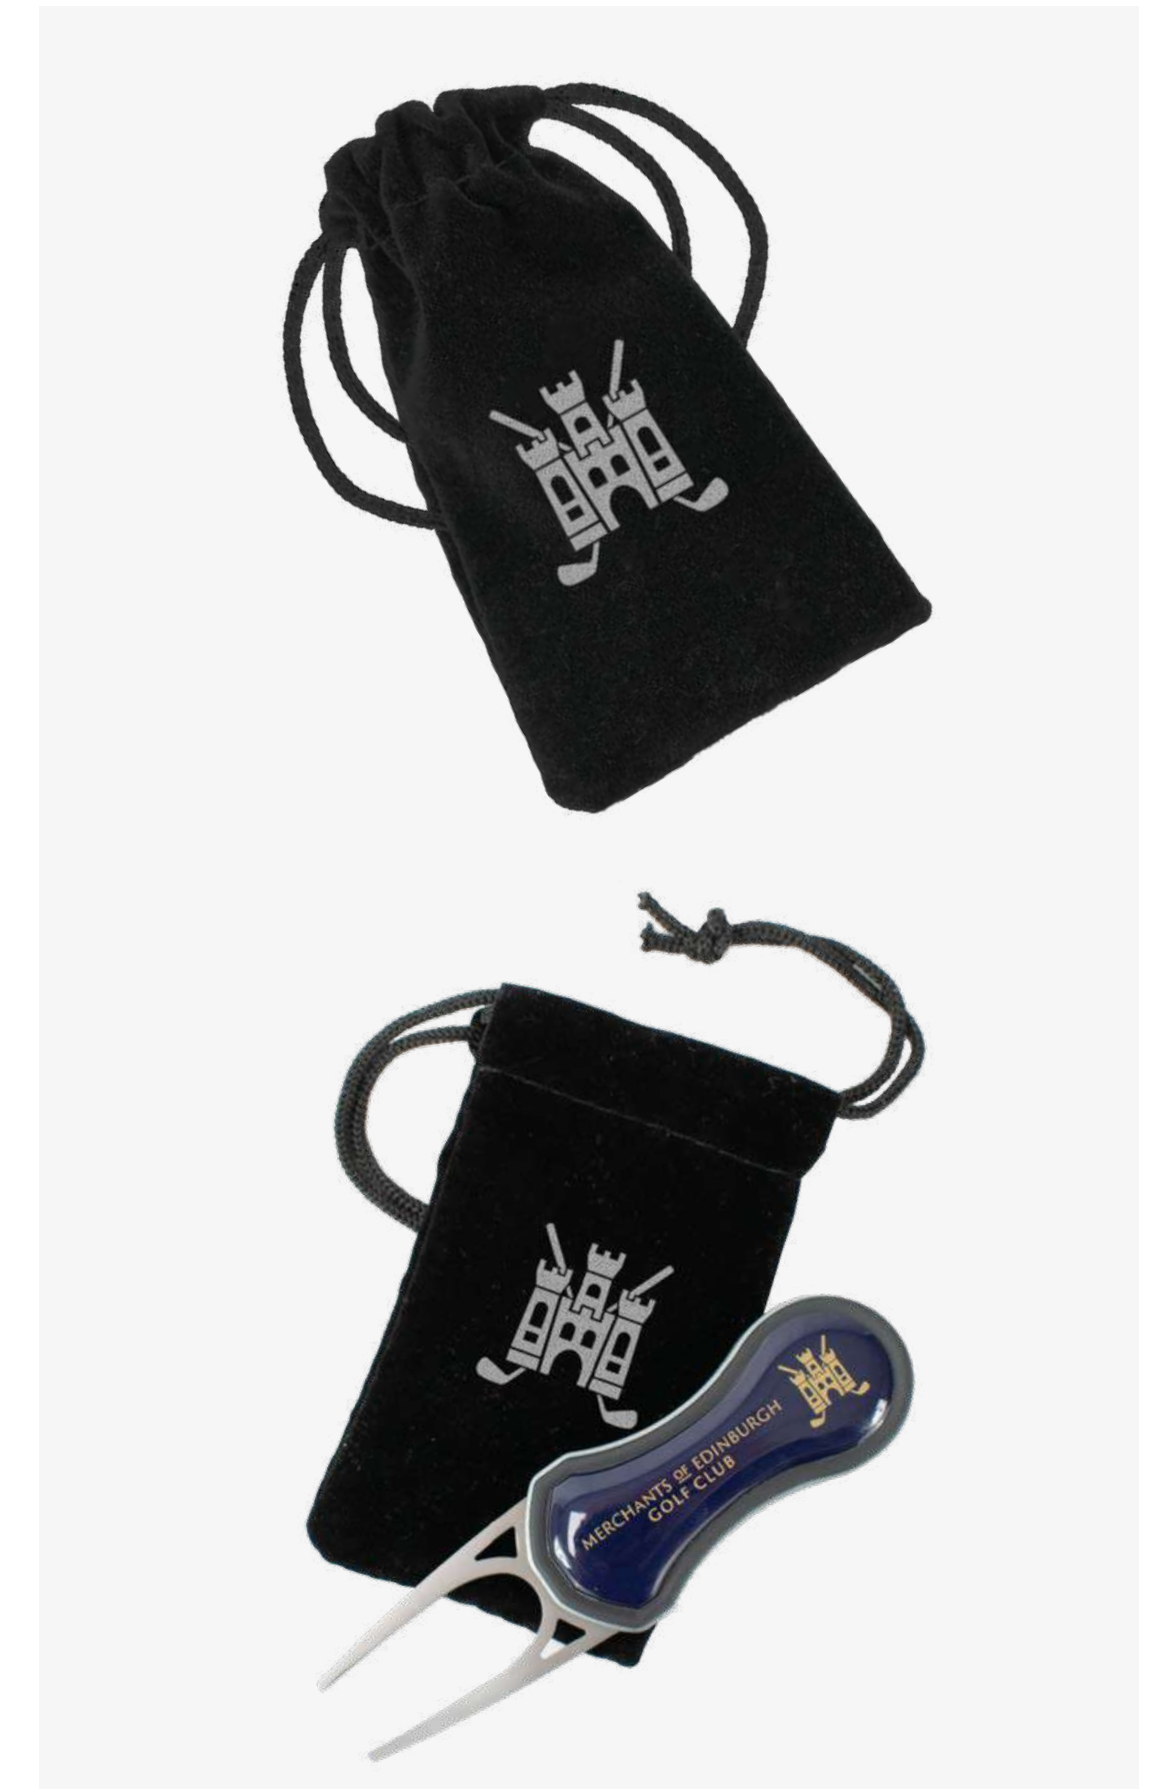

Metal colours

Bronze Copper Silver Titanium

CUSTOM CLASSIC

Custom stamped metal pitch mark repairer. Multiple finishes available.

Metal colours

Bronze Copper Silver Titanium

POCKET POUCH

Gift pouch. Compatible with all pitch mark repairers. Available plain or with full colour print.