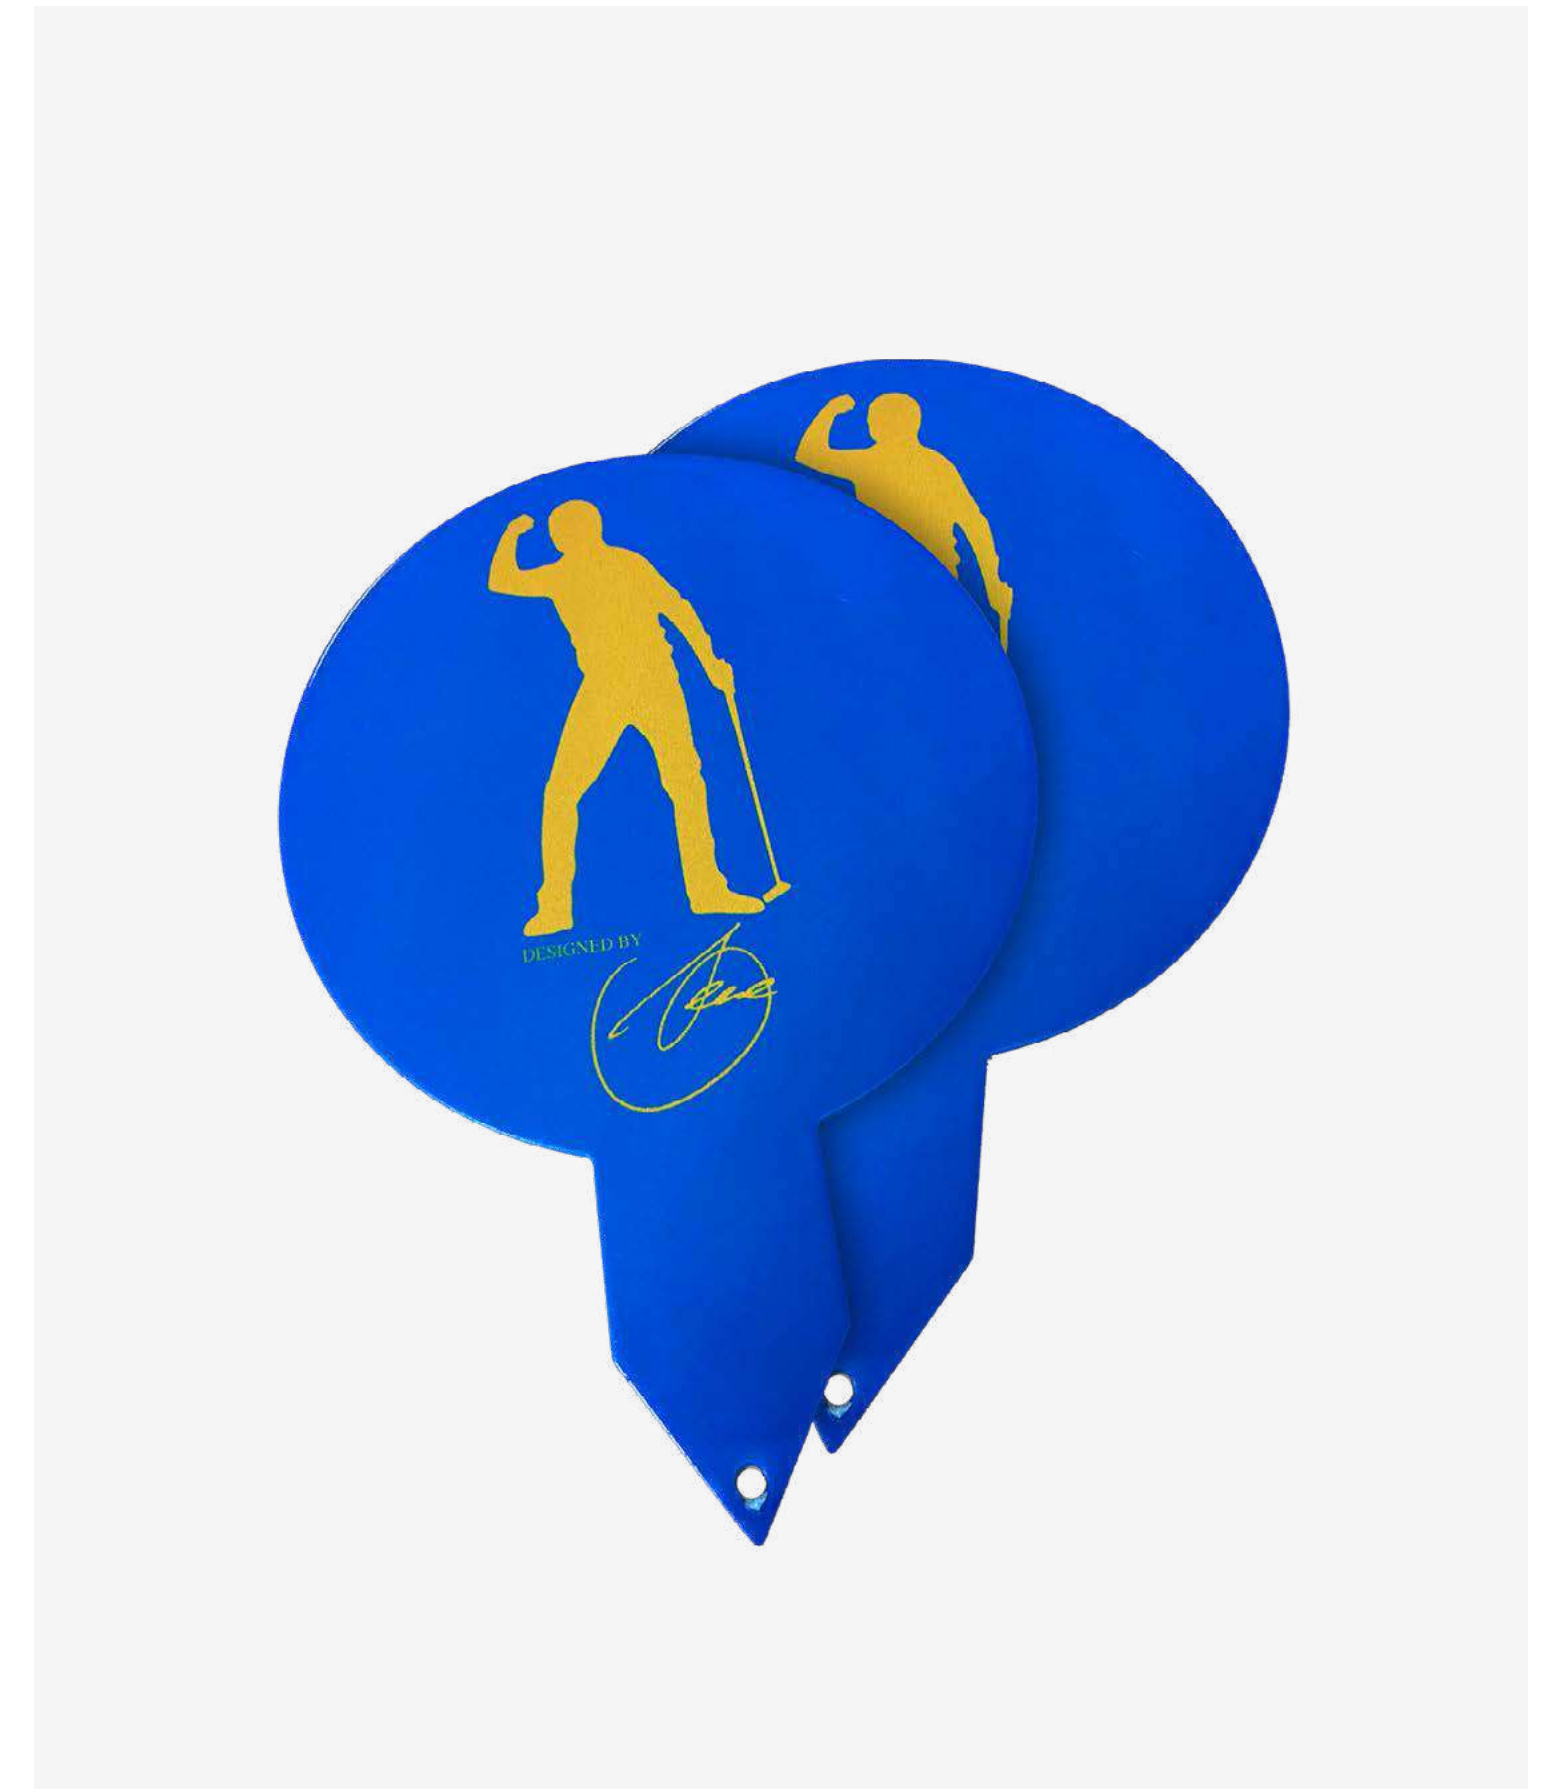

CHAMPIONSHIP TEE MARKERS

Premium steel tee markers.
Double sided sublimation print.

Sublimation print
MOQ 18 pairs