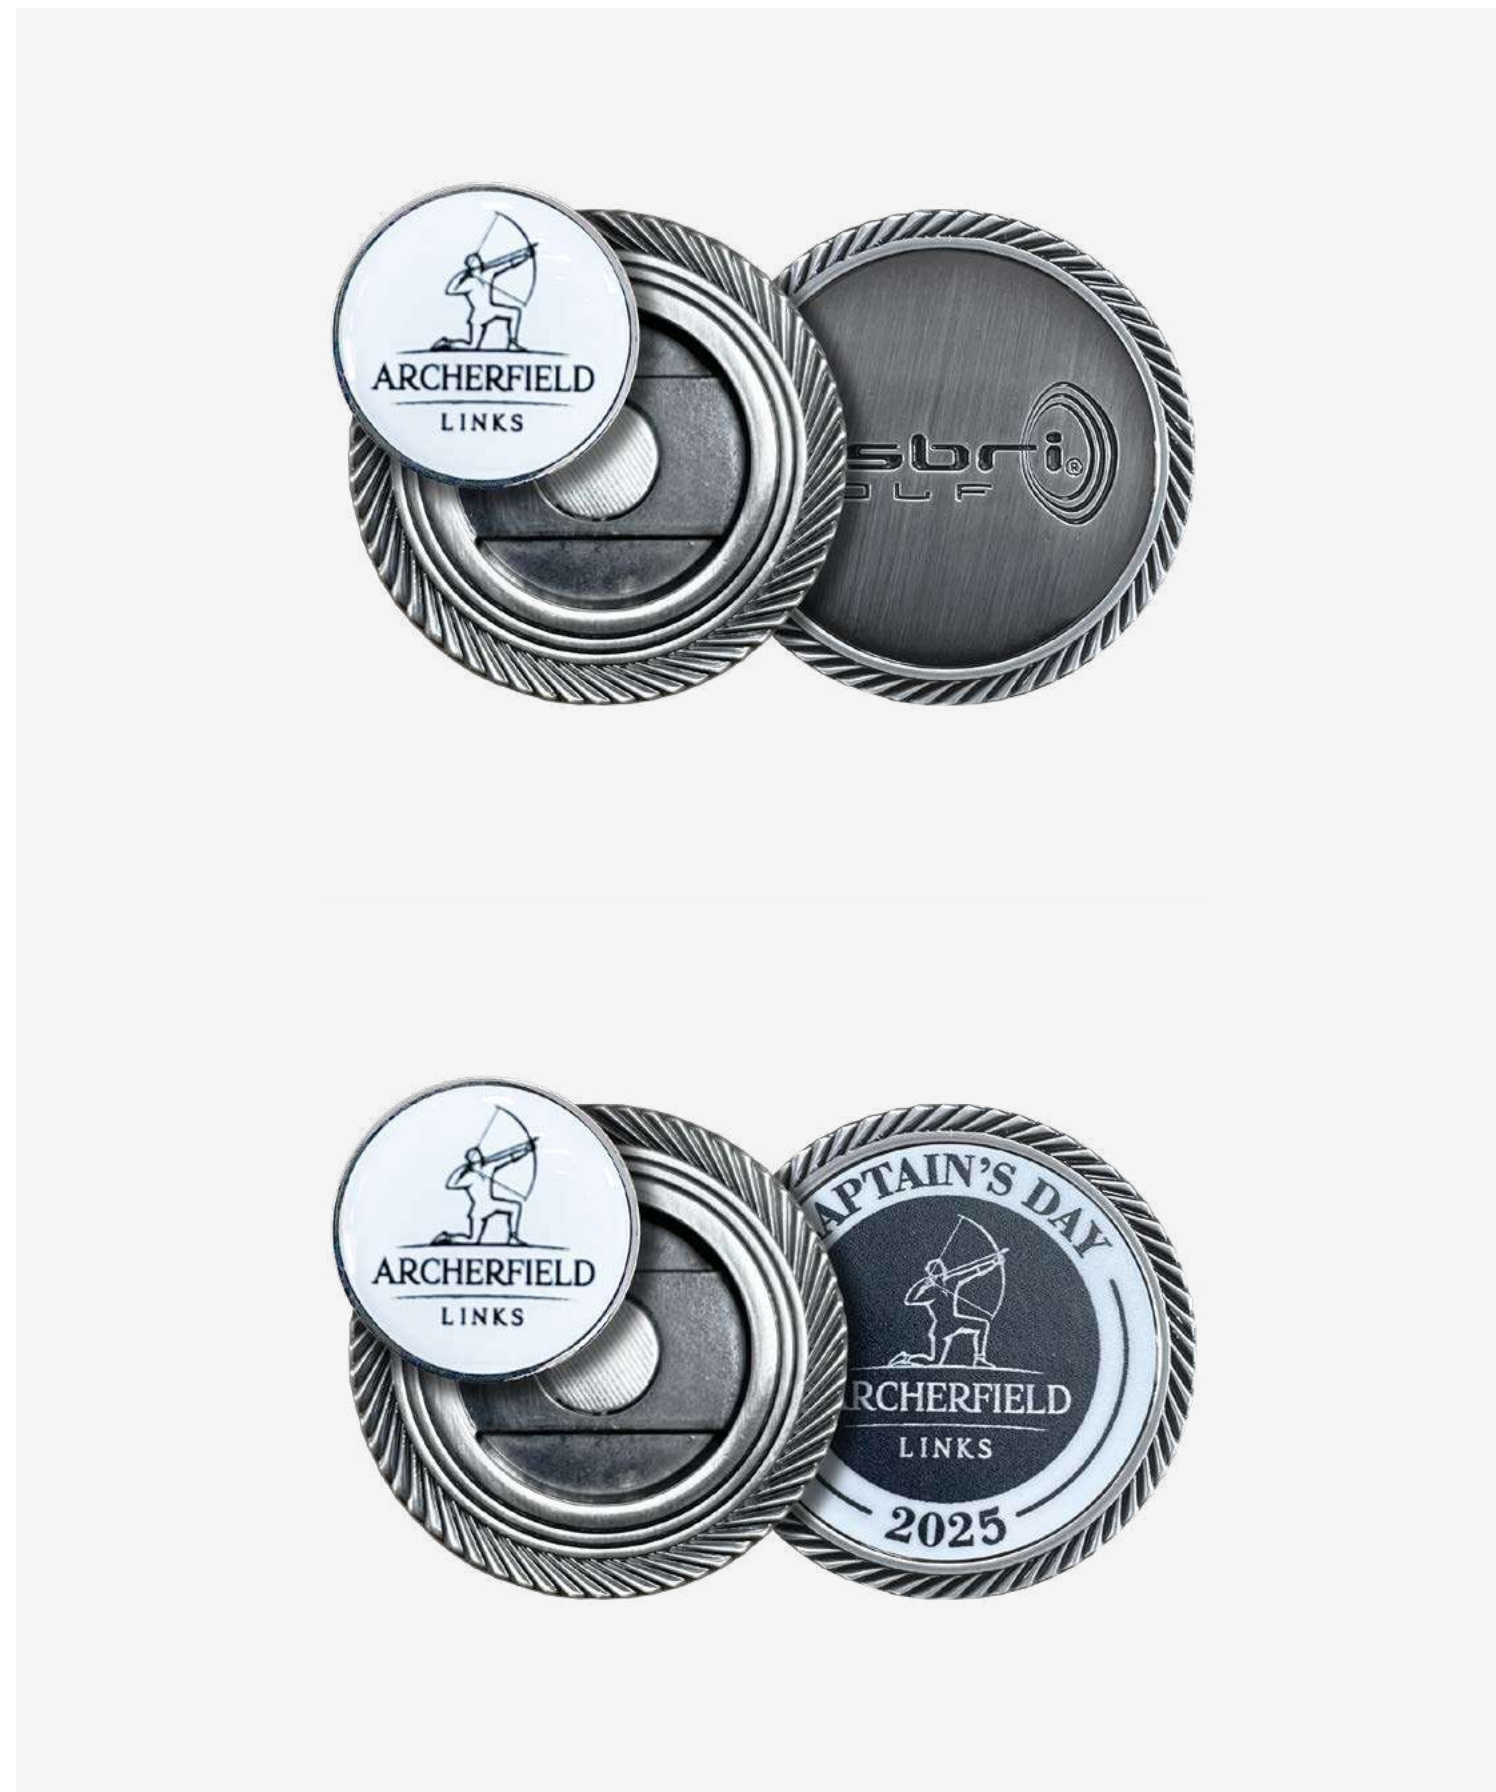

40mm HELIX HOLDER RESIN

Magnetic ball marker holder with 24mm marker.
Featuring Helix edge. Optional laminate on reverse.

Resin
MOQ 30pcs