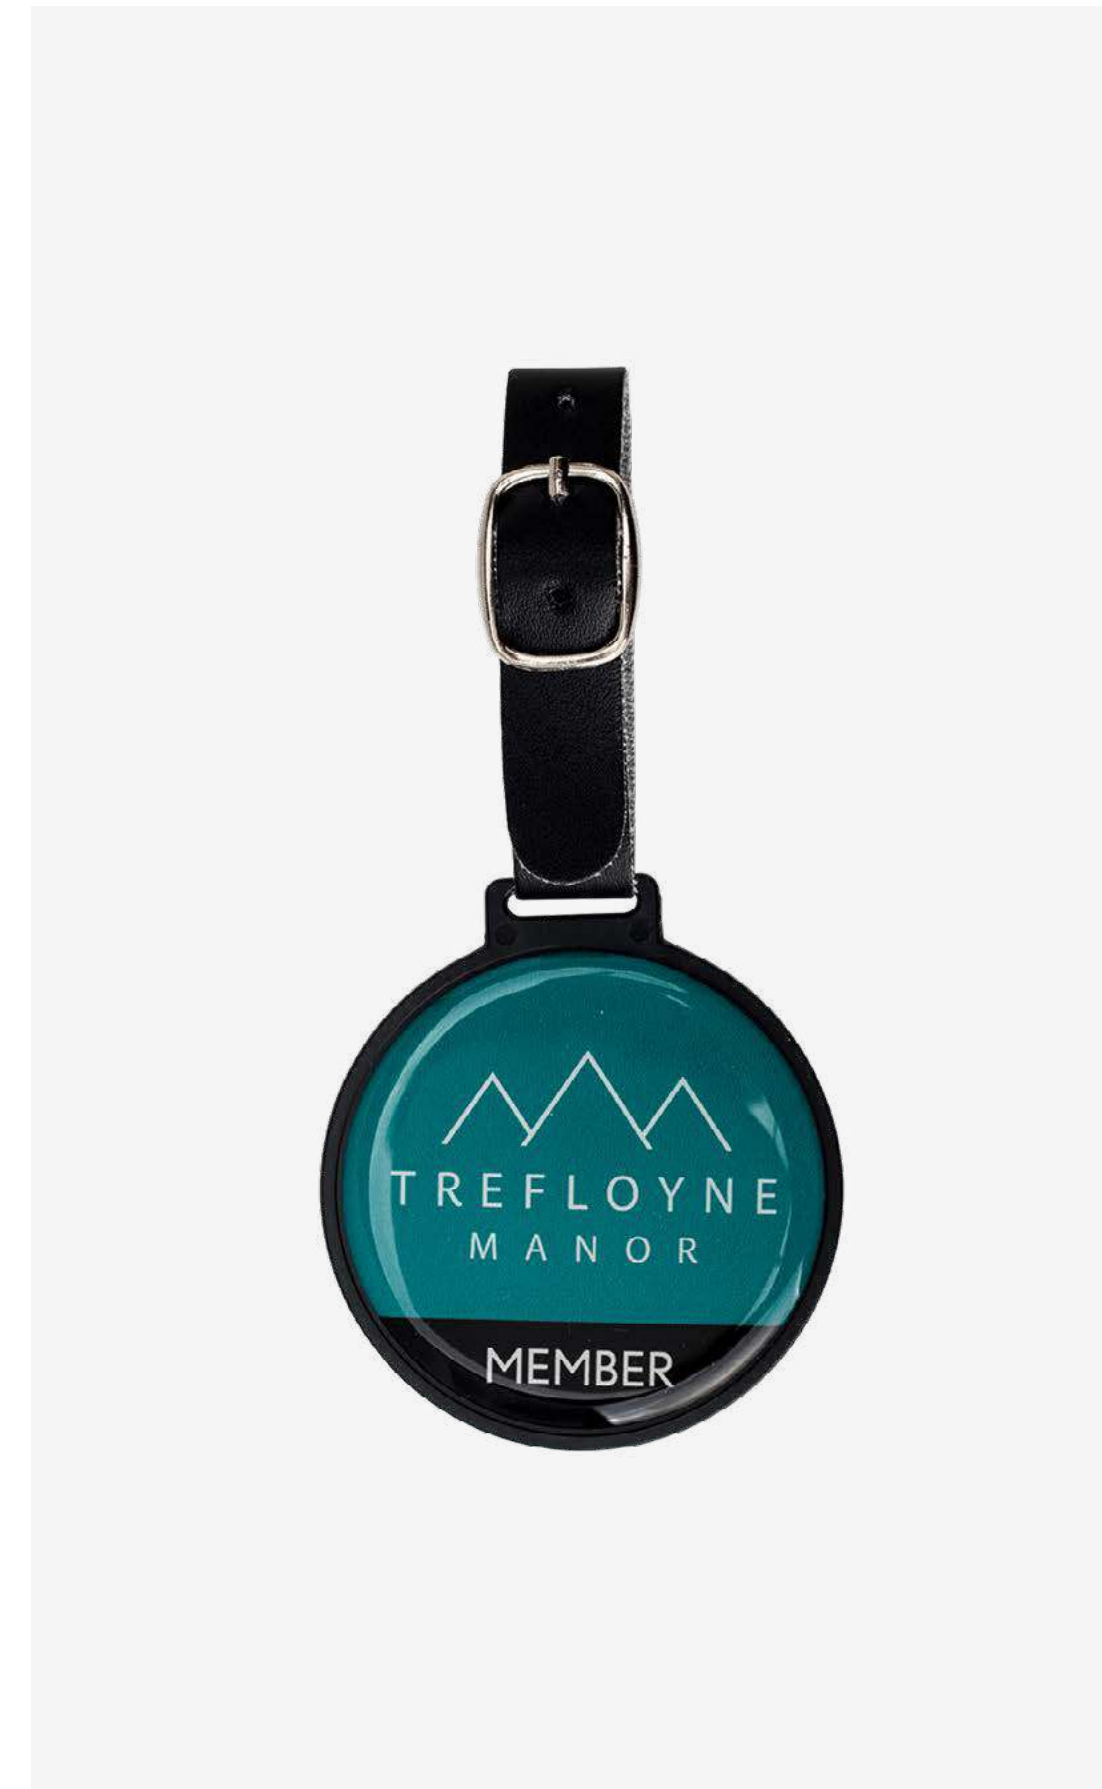

UV Print
MOQ 30pcs

SPIRIT RECTANGLE

Plastic bag tag. Printed logo with epoxy resin dome.
Membership sticker area. Leather strap.

Resin
MOQ 30pcs

SPIRIT ROUND

Plastic bag tag. Printed logo with epoxy resin dome.
Membership sticker area. Leather strap.