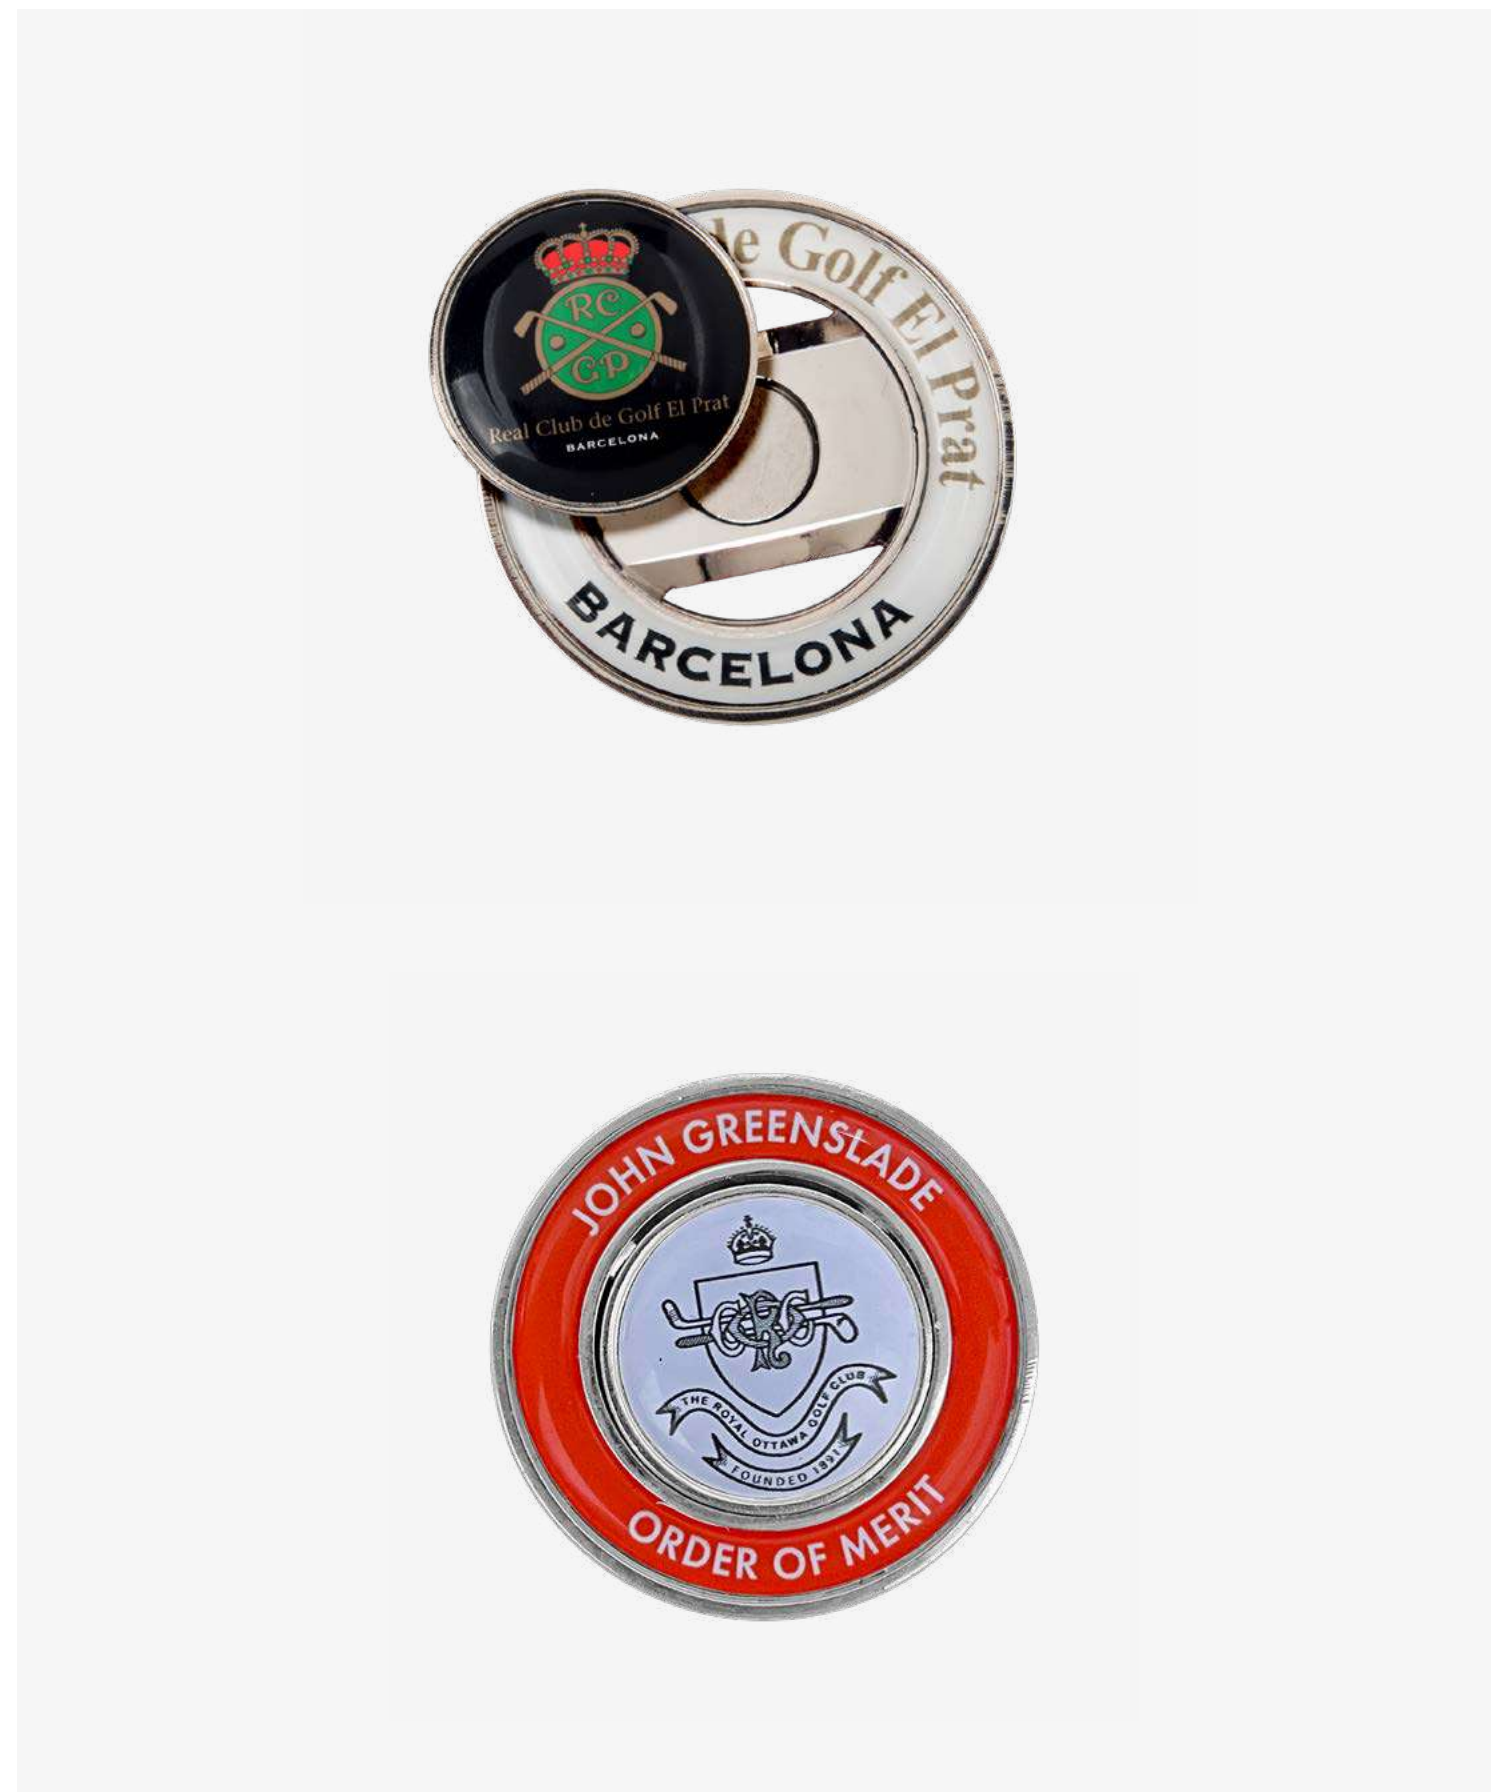

40mm HALO HOLDER RESIN

Magnetic ball marker holder with 24mm marker.
Printed resin surround.

Resin
MOQ 30pcs