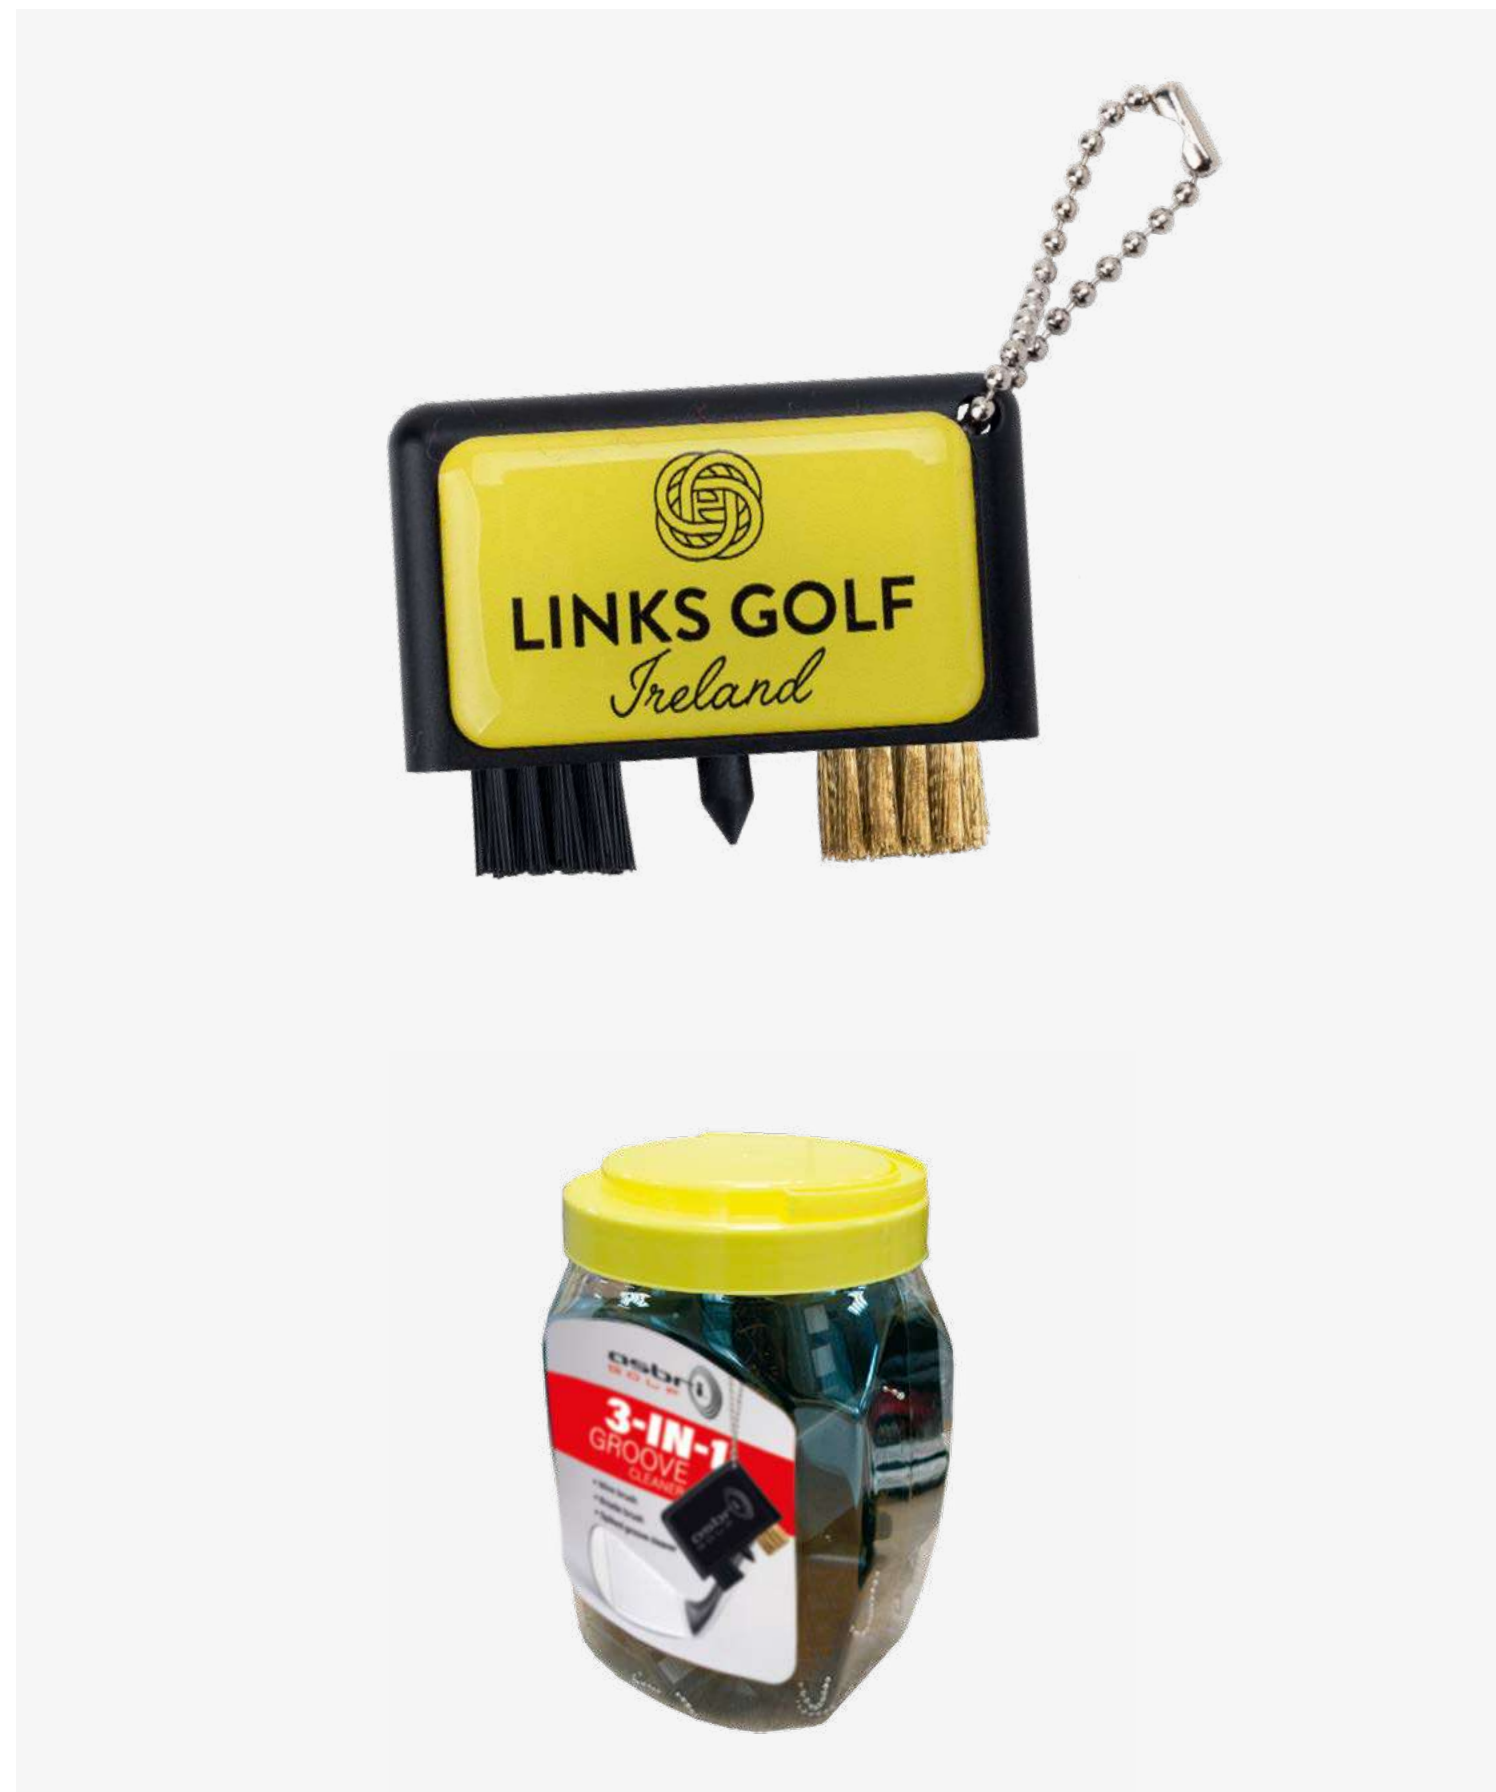

Embroidery
MOQ 50pcs

Gloves & General Accessories

ELITEMARK CABRETTA LEATHER

Premium cabretta leather glove. Removable ball marker.
Available in Men's sizes only.

—
Resin
MOQ 36pcs

ONE SIZE COMPRESSION FIT

One size fits most glove. Removable ball marker.
All weather soft synthetic material.

—
Resin
MOQ 36pcs

CLASSIC GROOVE CLEANER

Wire brush, bristle brush & spike groove tool. Printed logo with epoxy resin dome.
Counter display tub of 50pcs.