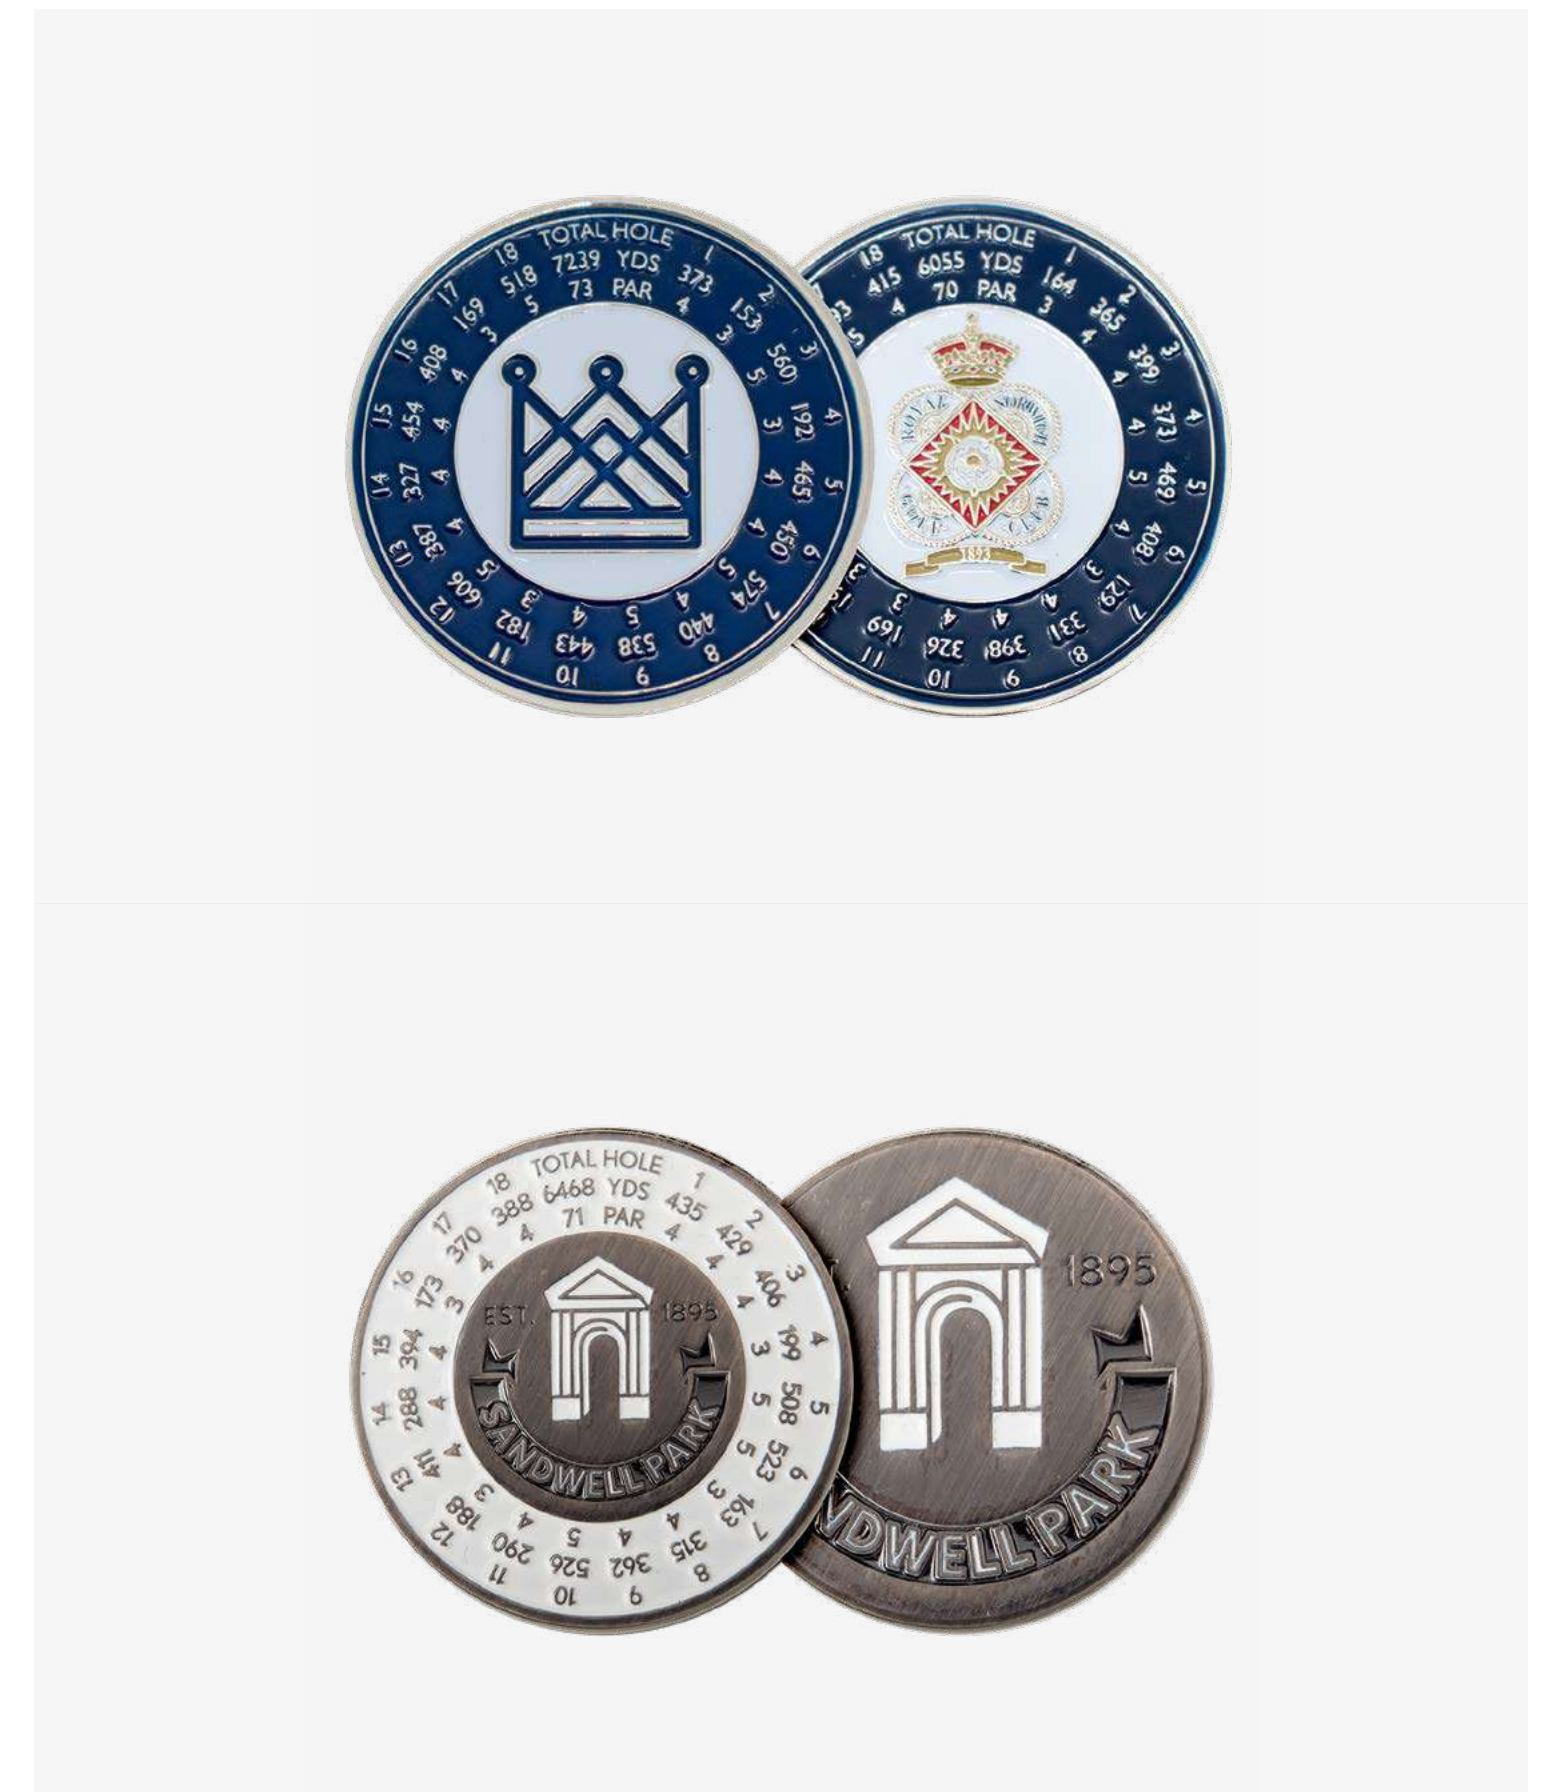

44mm YARDAGE

Stamped metal marker with multiple finishes available.
Featuring course yardages.

Metal colours

Bronze Copper Silver Titanium

Custom
MOQ 100pcs