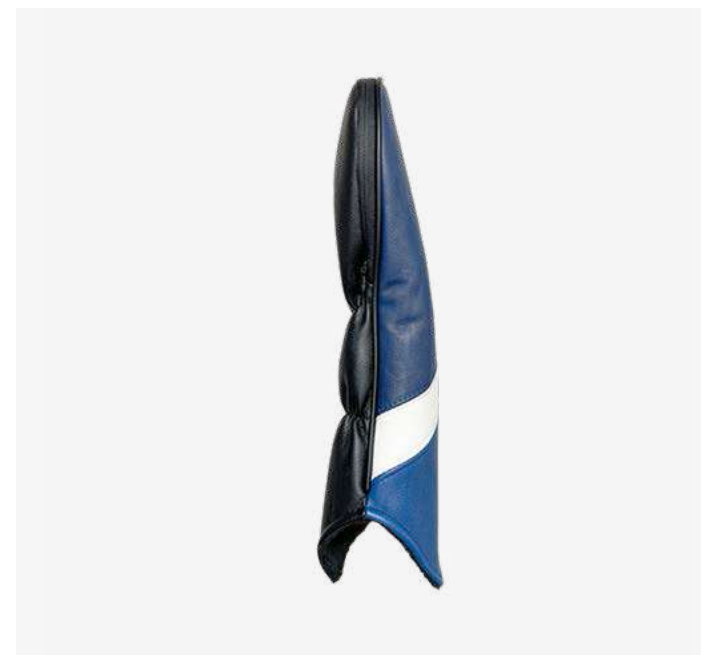

Head Covers

IMPRIMO

Marl material with leatherette band. Printed logo. Club indicator toggles on Fairway & Hybrid.
Driver, Fairway & Hybrid available.

DTF Print
MOQ 12pcs

SPECTRUM

Luxury faux leather with fur lining. Club indicator toggles on Fairway & Hybrid.
Driver, Fairway & Hybrid available.