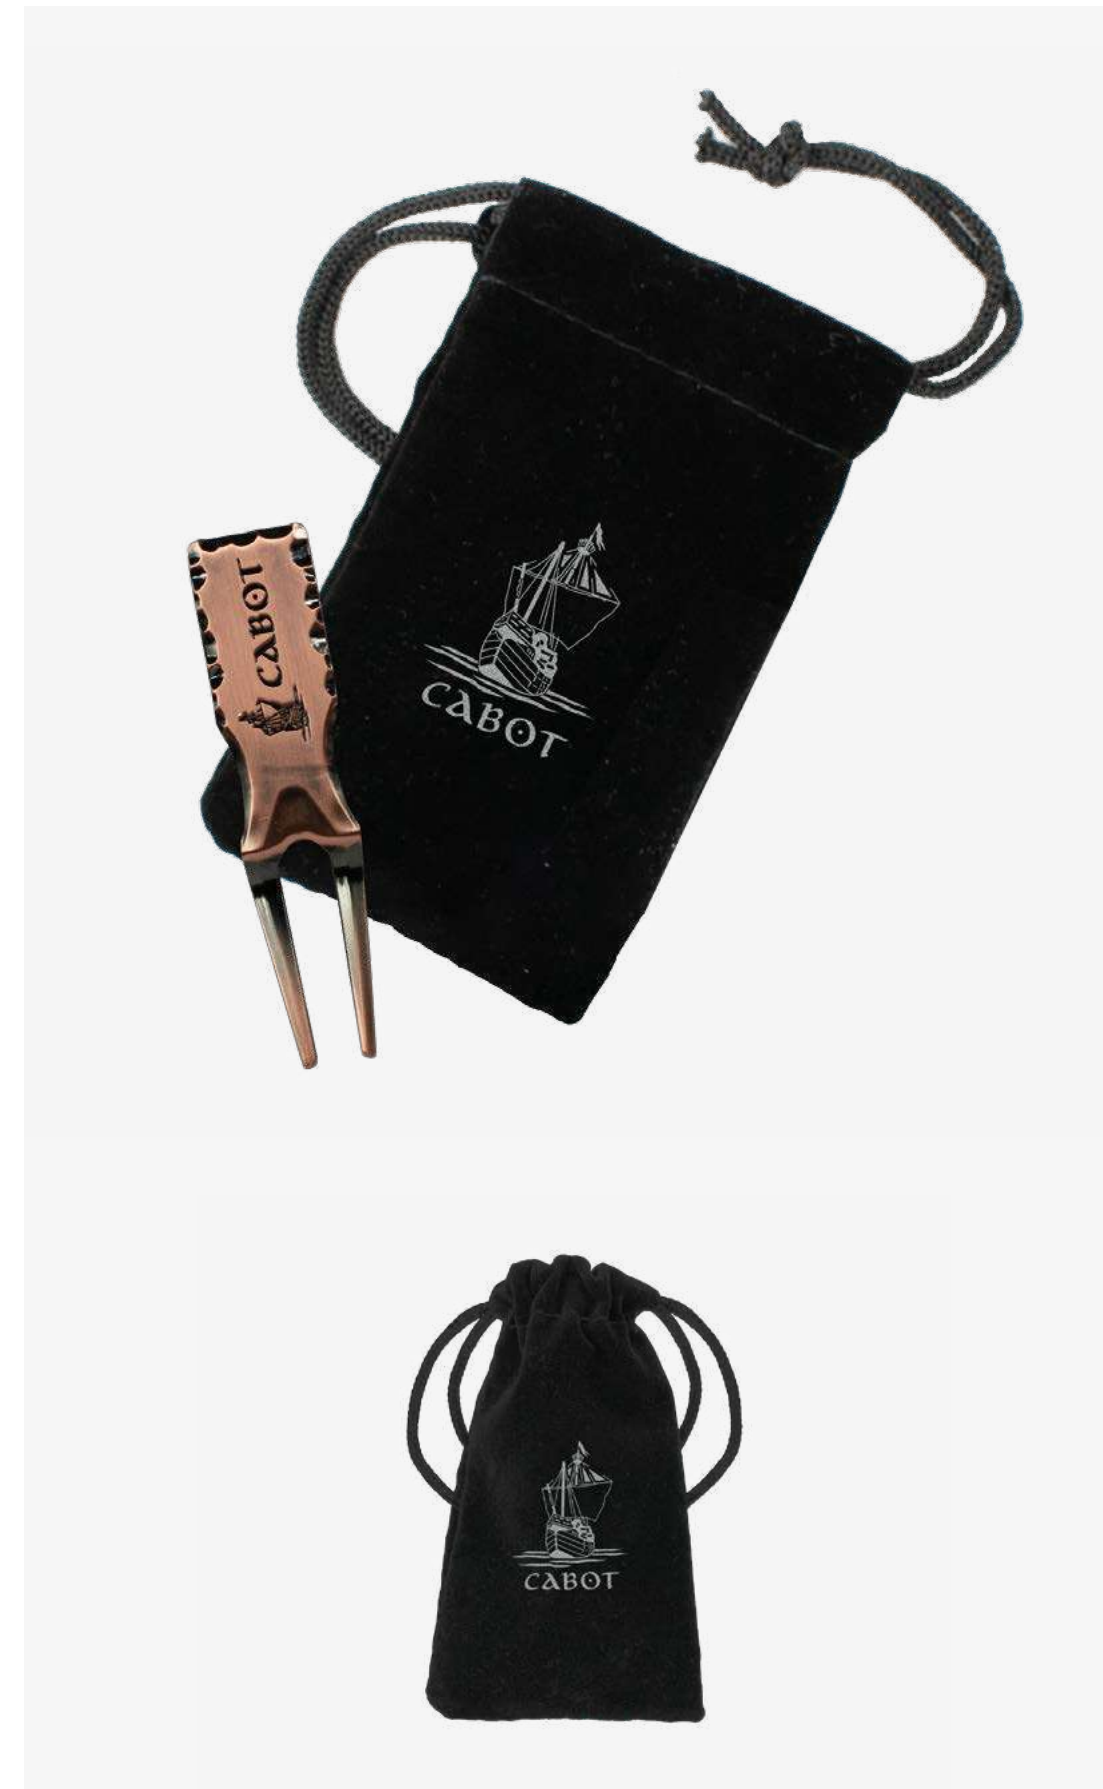

GIFT POUCH 6

WITH CUSTOM SOVEREIGN PITCH MARK REPAIRER

Plain or printed pouch.
Contains Custom Sovereign pitch mark repairer.

—
Custom
MOQ 100pcs