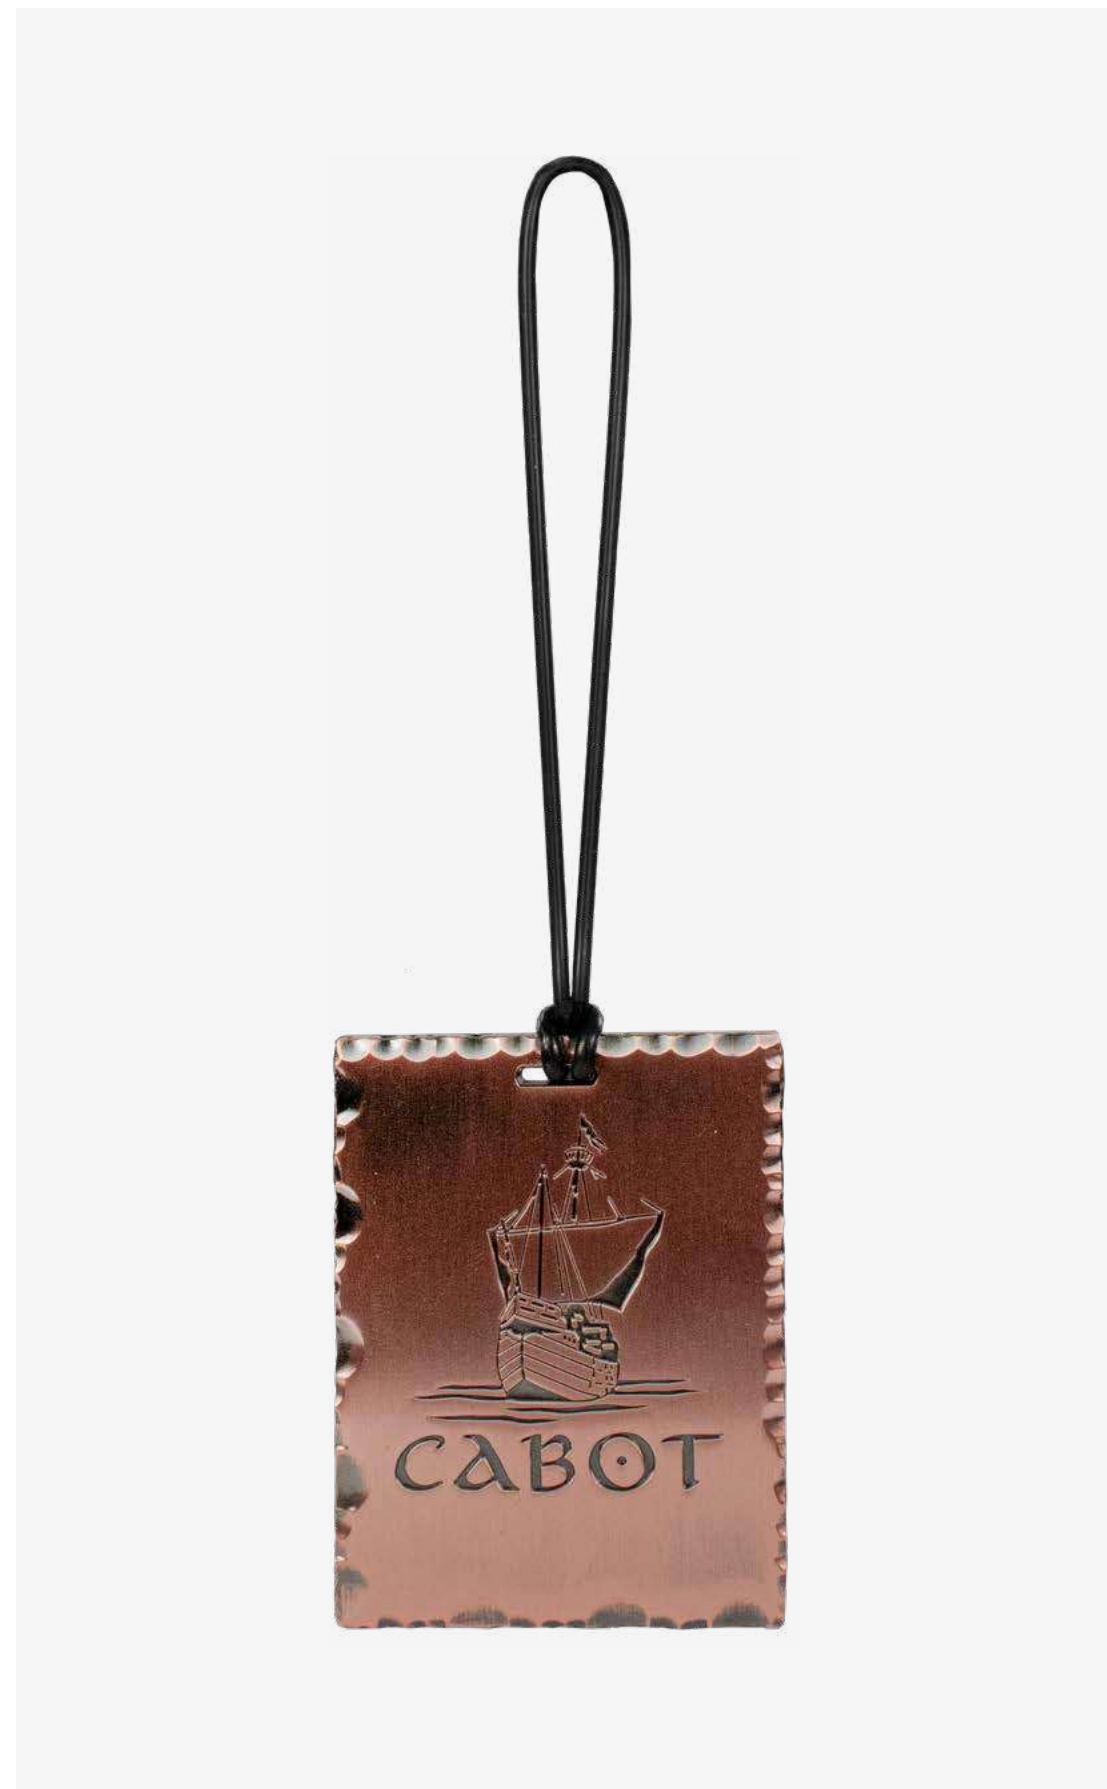

Black Blue Green Natural Silver White

Print
MOQ 100pcs

Bag Tags

CUSTOM METAL

Custom shape stamped metal bag tag.
Various straps, clips & finishes available.

Metal colours

Custom
MOQ 100pcs

CUSTOM SOVEREIGN