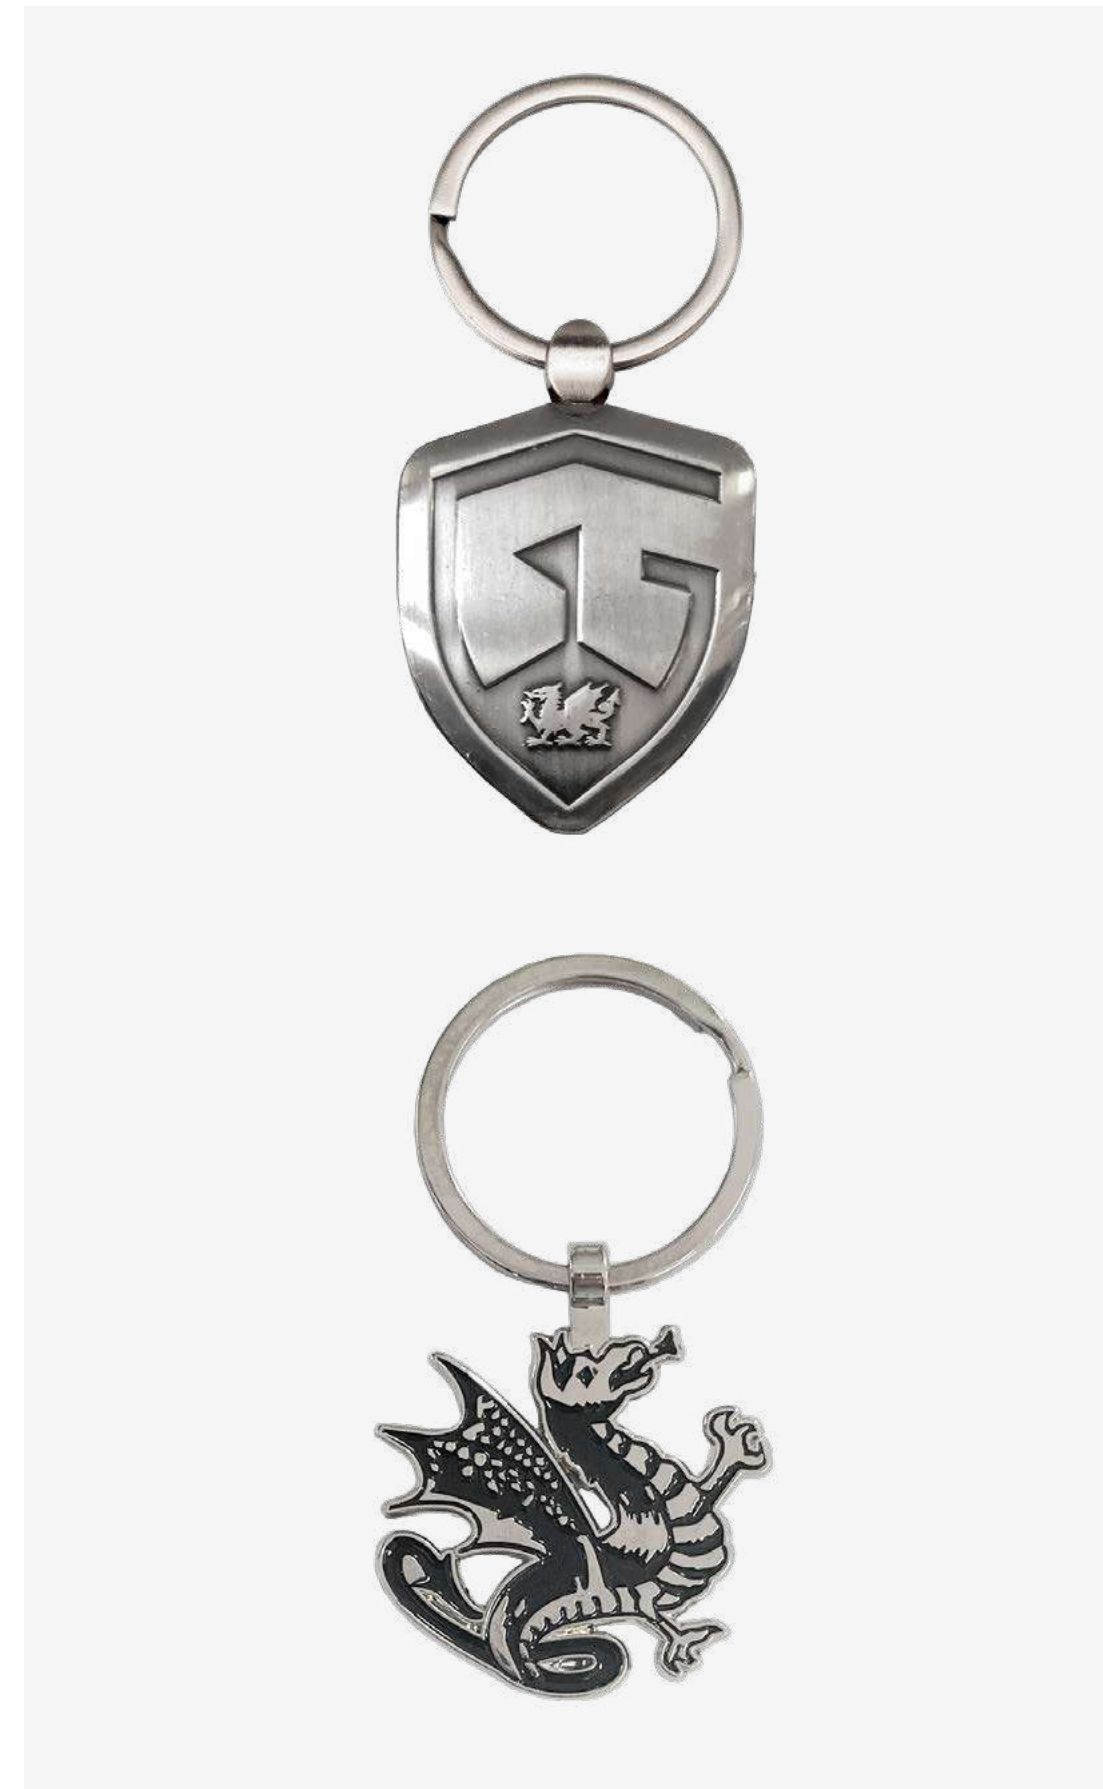

Lapel pin badge with printed logo with epoxy resin dome. Pin clasp on rear.

Resin
MOQ 30pcs

CUSTOM LAPEL PIN BADGE

Custom shaped badge with pin clasp. Multiple finishes available.

Metal colours

CUSTOM KEYRING