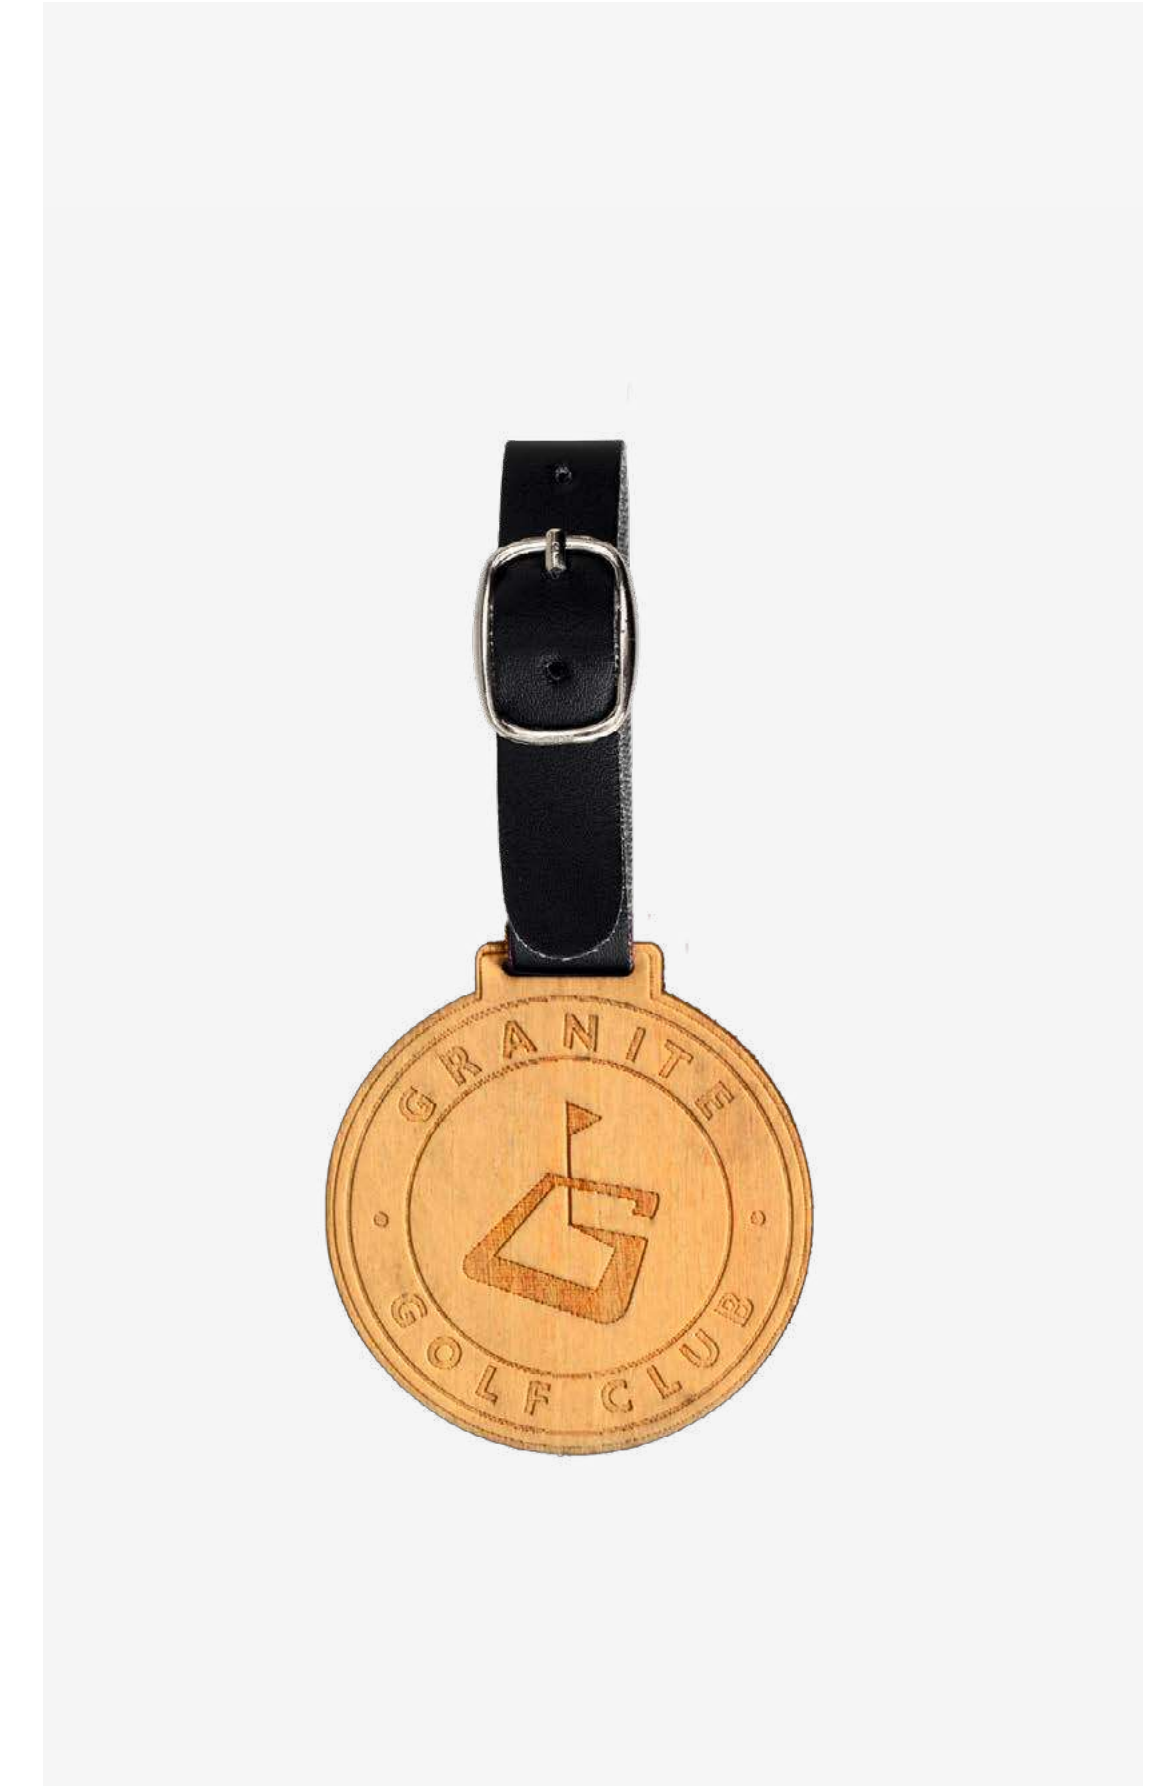

Metal colours

CUSTOM 3D FLEX

Custom shape, 3D rubber bag tag.
Leather strap.

Custom
MOQ 100pcs

CUSTOM BAMBOO

Laser etched bamboo. Single or double sided.
Leather strap.

Custom
MOQ 100pcs

CUSTOM RESORT