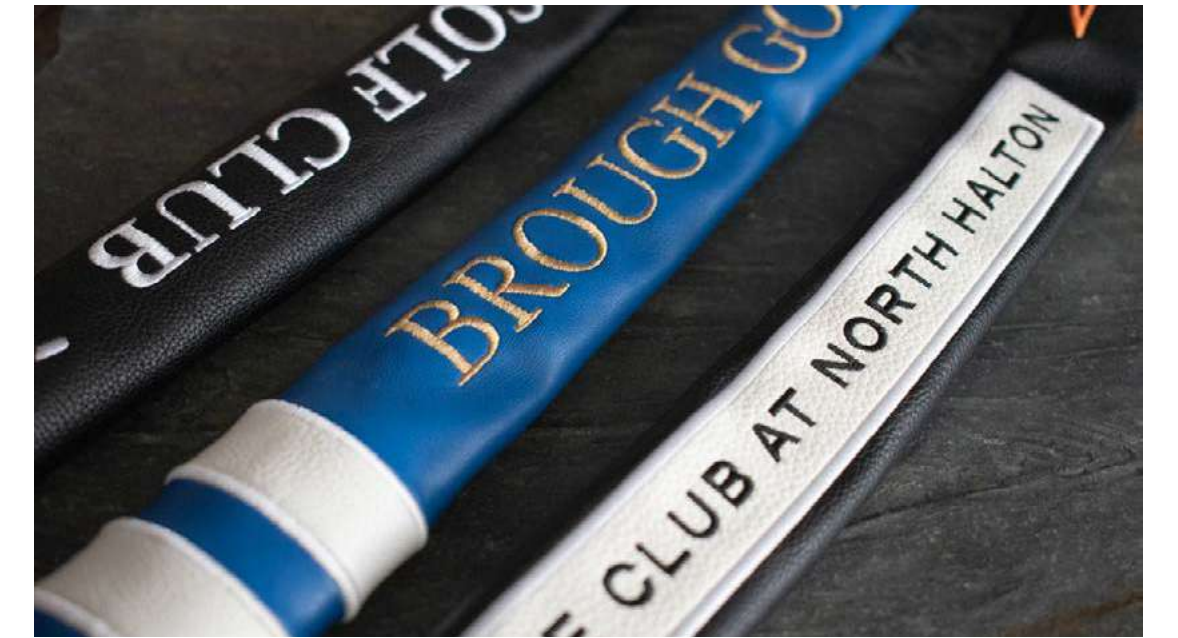

Putter Covers

Available in all of the designs shown above.
Sizes, Traditional, Mallet & Spider Mallet.

Colours:
Custom: 

MOQ: 20pcs Per Size & Style

Alignment Stick Covers

Available in all of the designs shown above.
Fits most alignment stick covers.