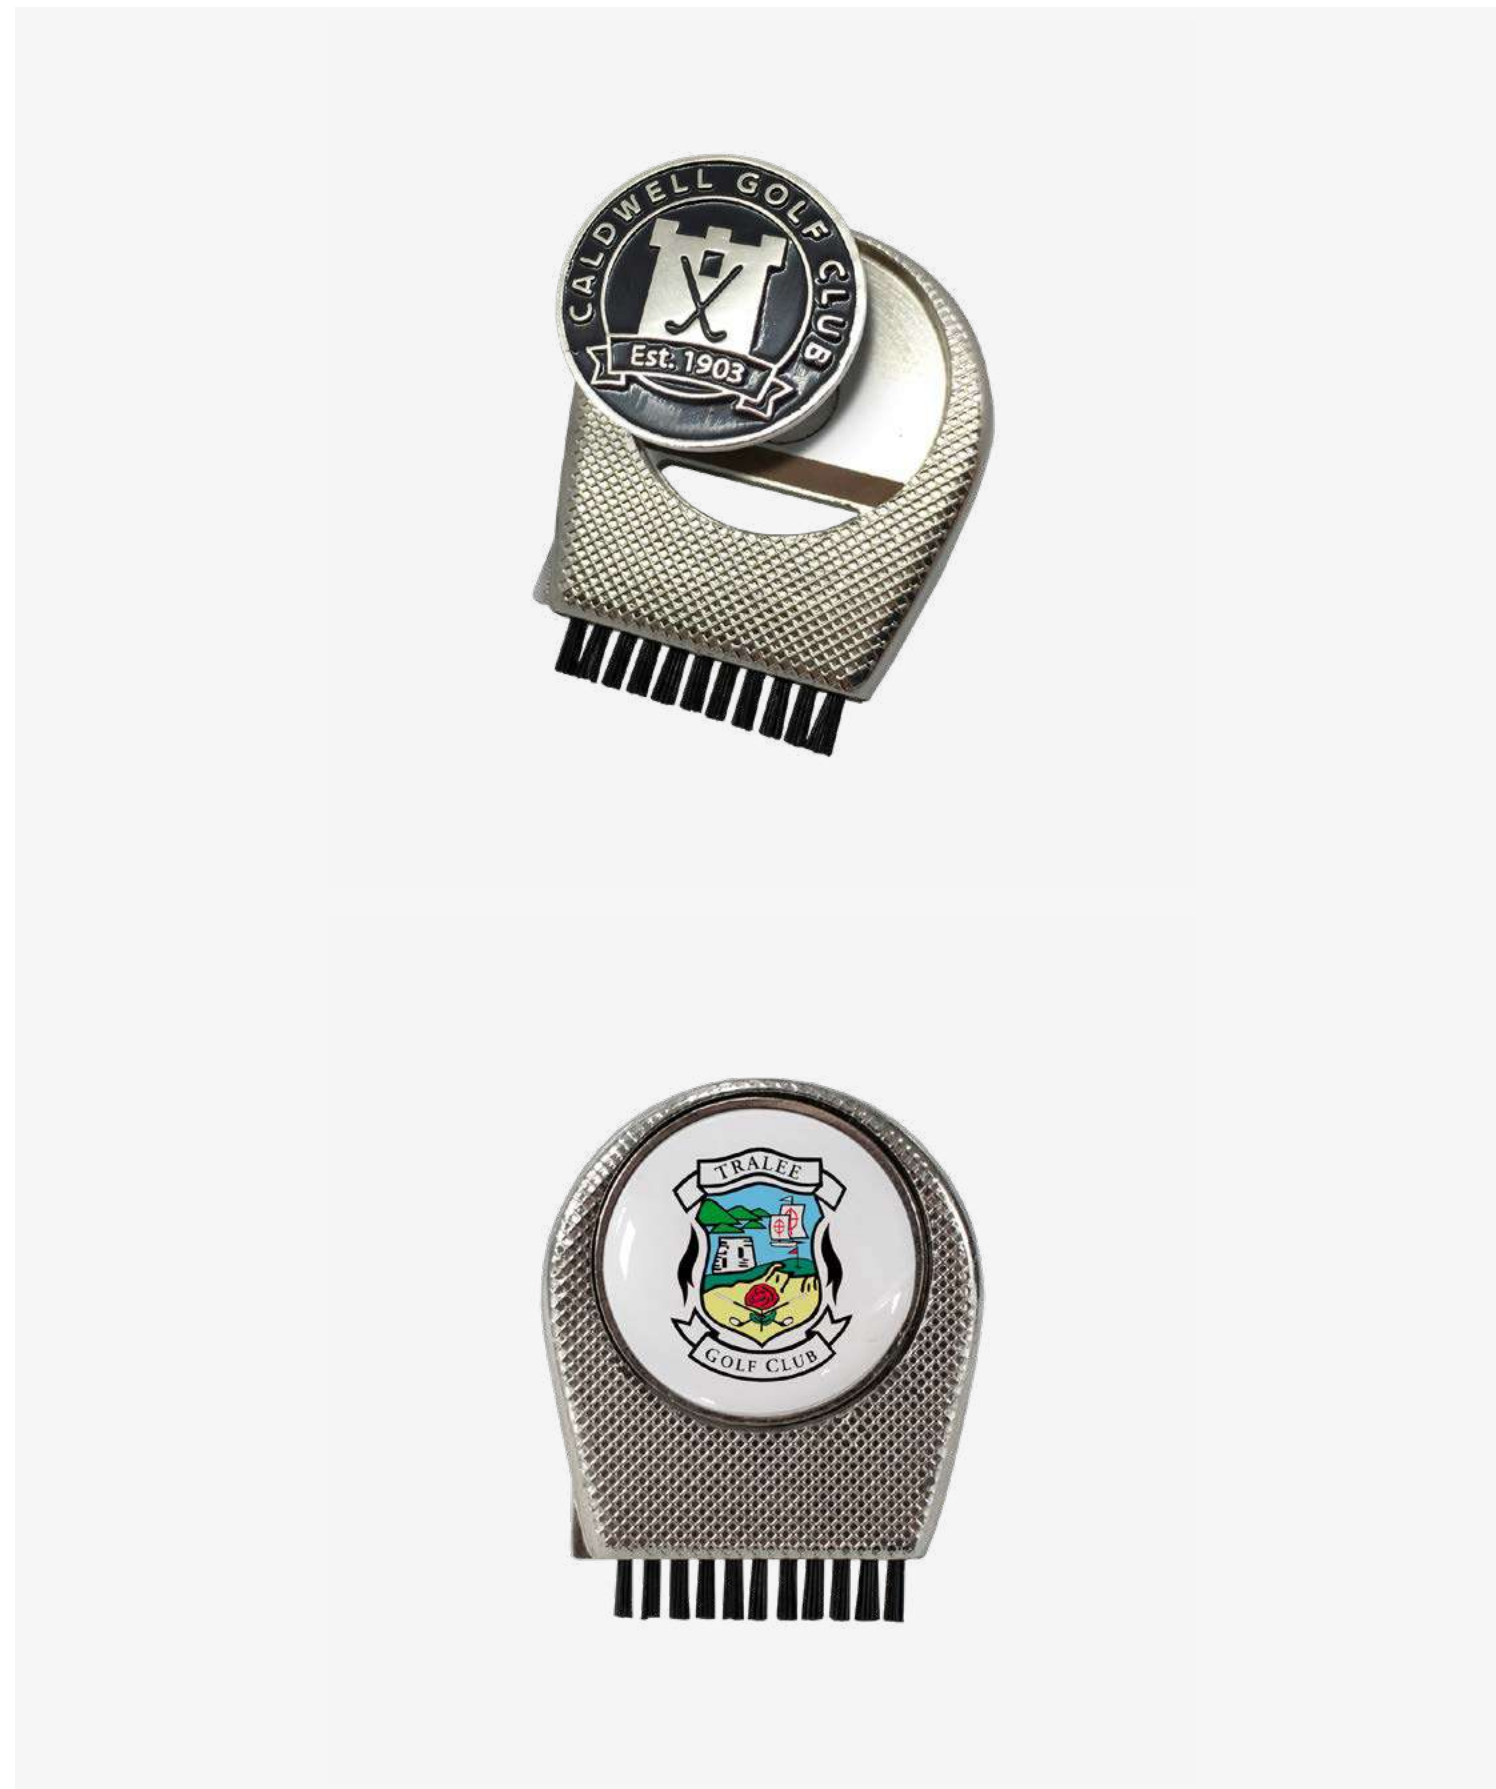

Resin
 MOQ 30pcs

OPTIC KEY RING

Laser engraved metal key ring.

Metal colours

Copper Titanium

Laser engraved
 MOQ 30pcs

ICON GROOVE CLEANER

Groove cleaning brush with magnetic 24mm ball marker.