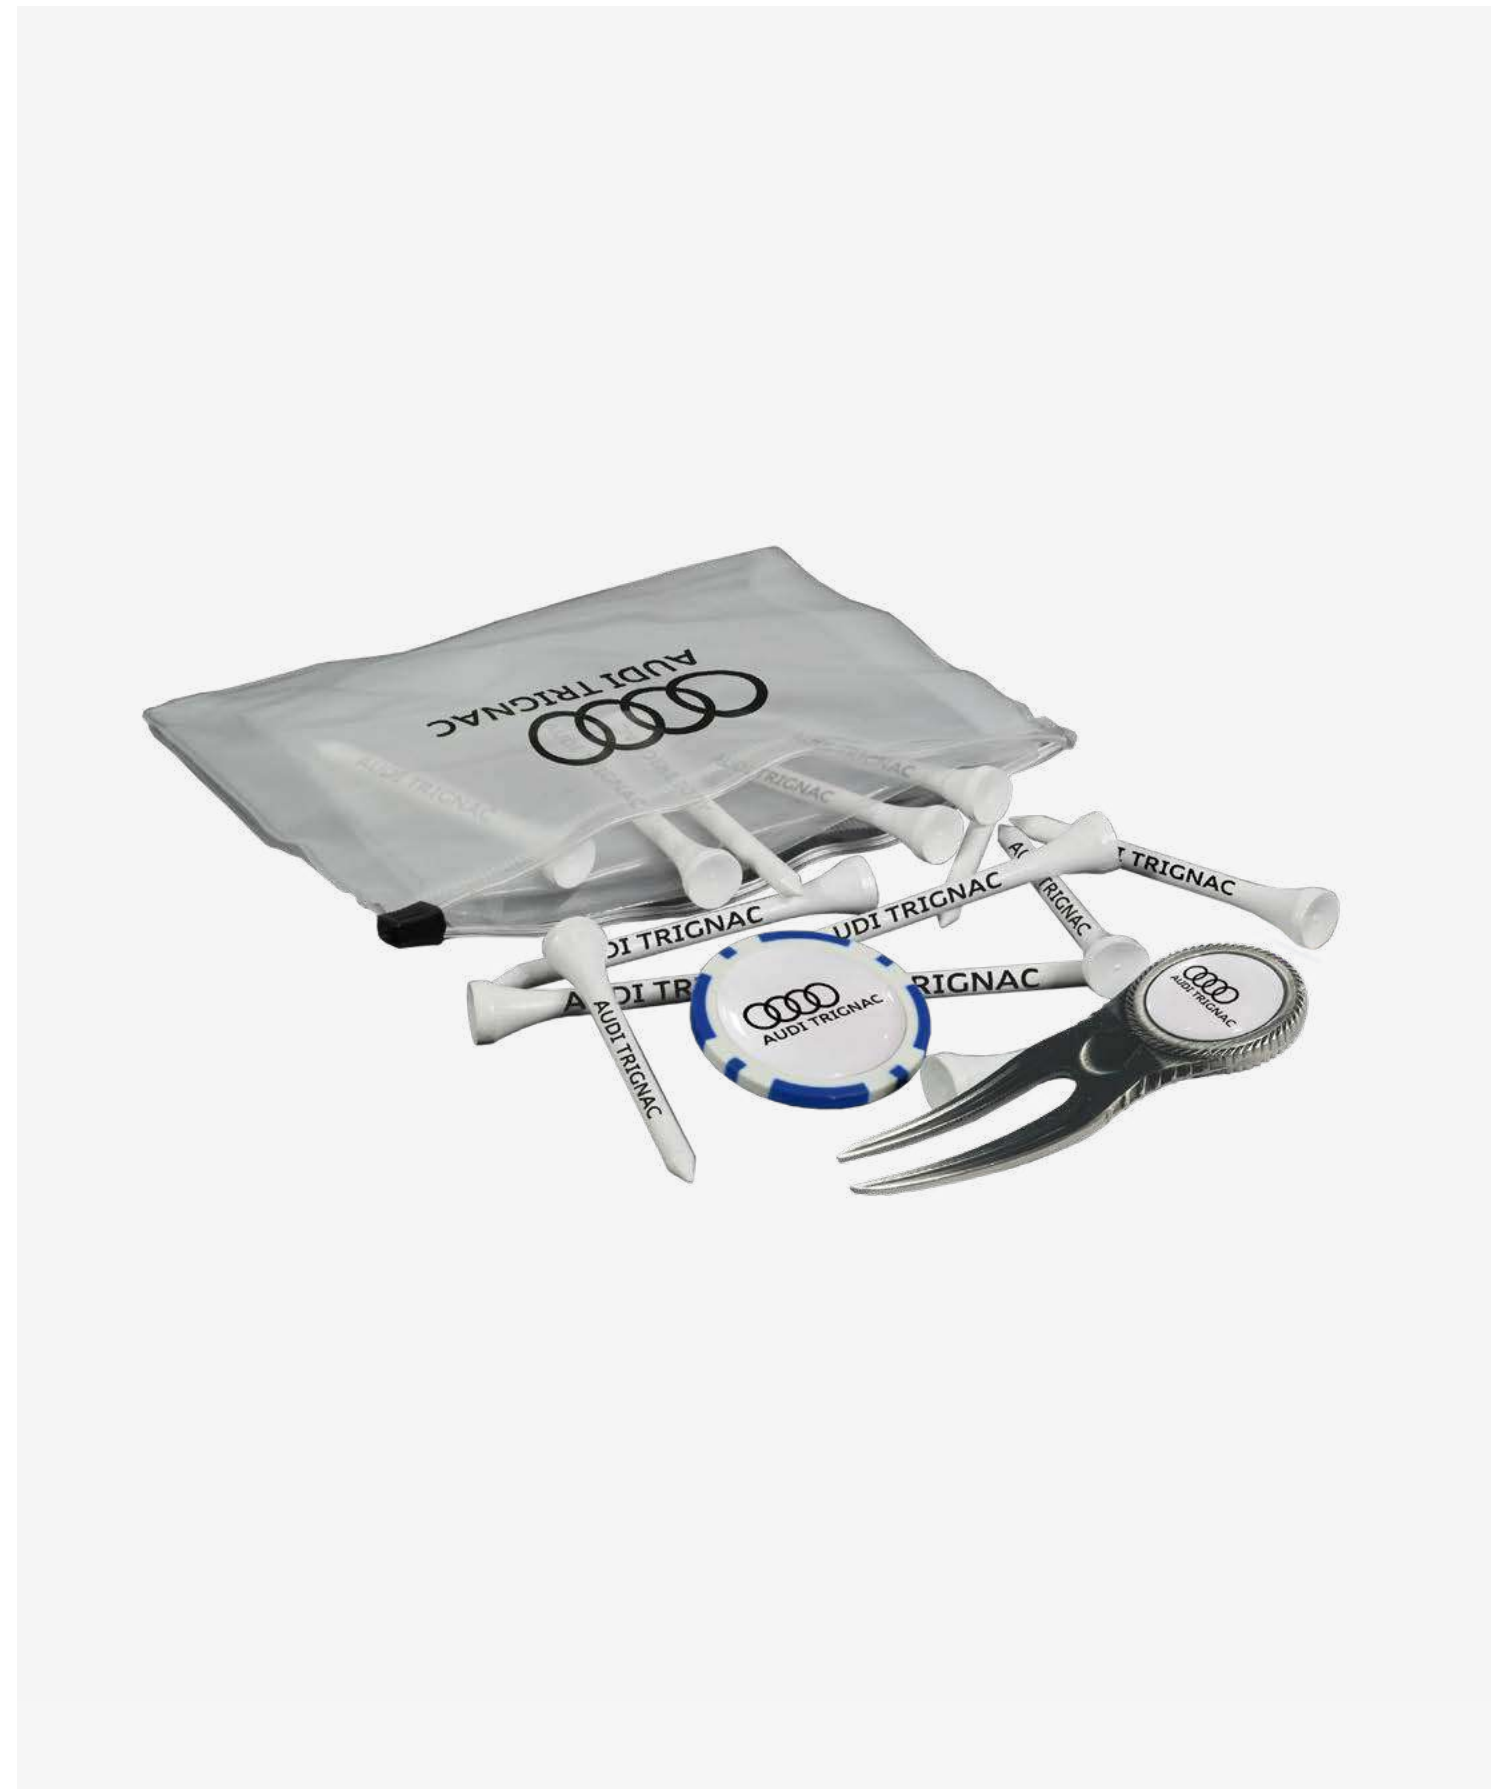

MIST GIFT BAG 2

WITH HELIX PMR, MONACO POKER CHIP & 20 PRINTED TEES.

Gift bag with printed logo:
Helix Pitch Mark Repairer, Monaco Poker Chip & 20 x Printed Tees.

—
MOQ 30pcs