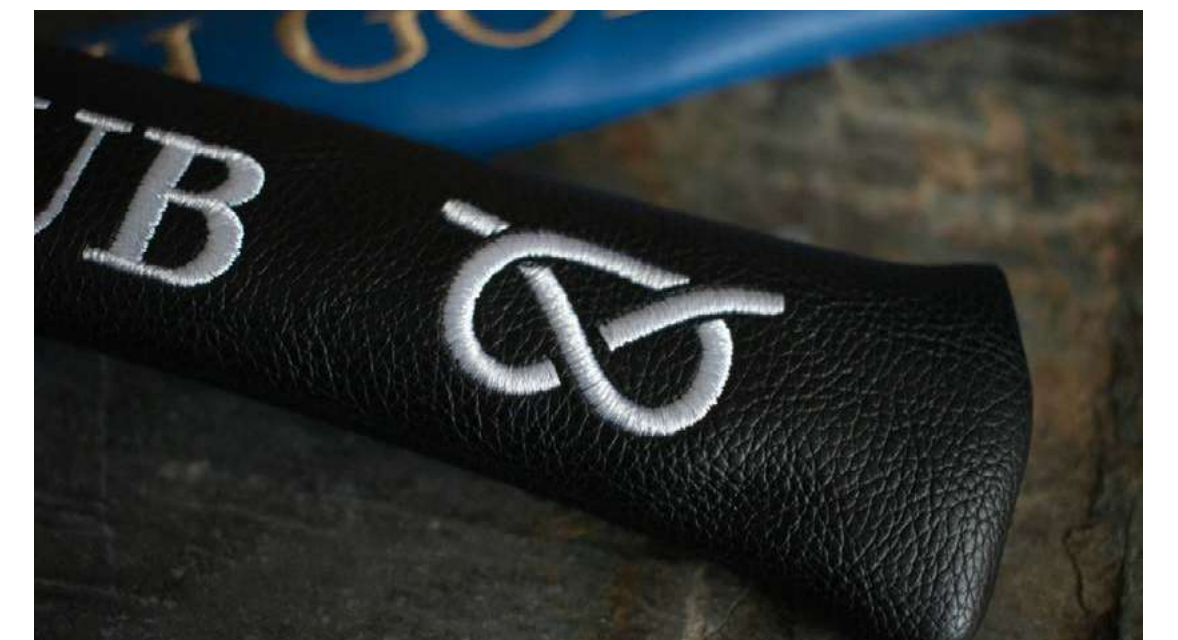

Putter Covers

Available in all of the designs shown above.
Sizes, Traditional, Mallet & Spider Mallet.

Colours:
Custom: 

MOQ: 20pcs Per Size & Style

Alignment Stick Covers

Available in all of the designs shown above.
Fits most alignment stick covers.