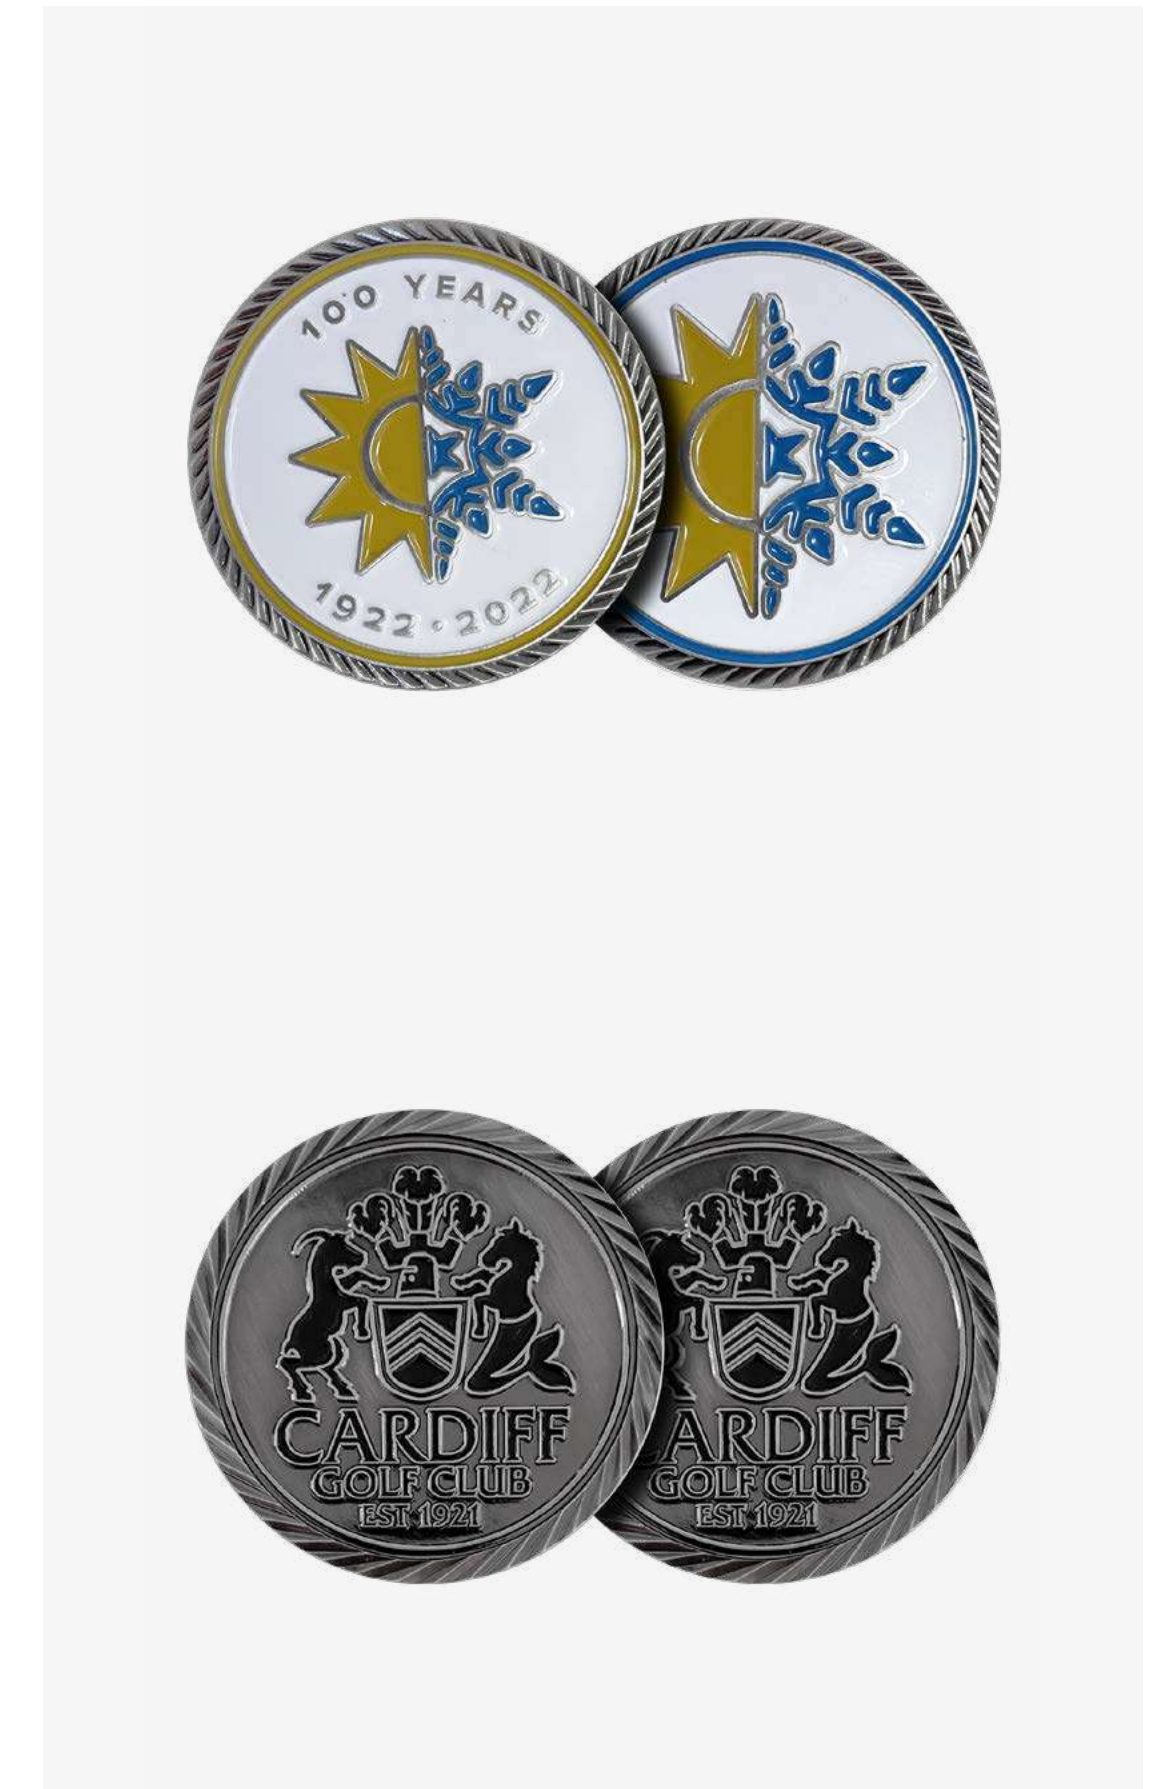

40mm HELIX

Stamped metal marker with multiple finishes available.
Helix edge.

Metal colours