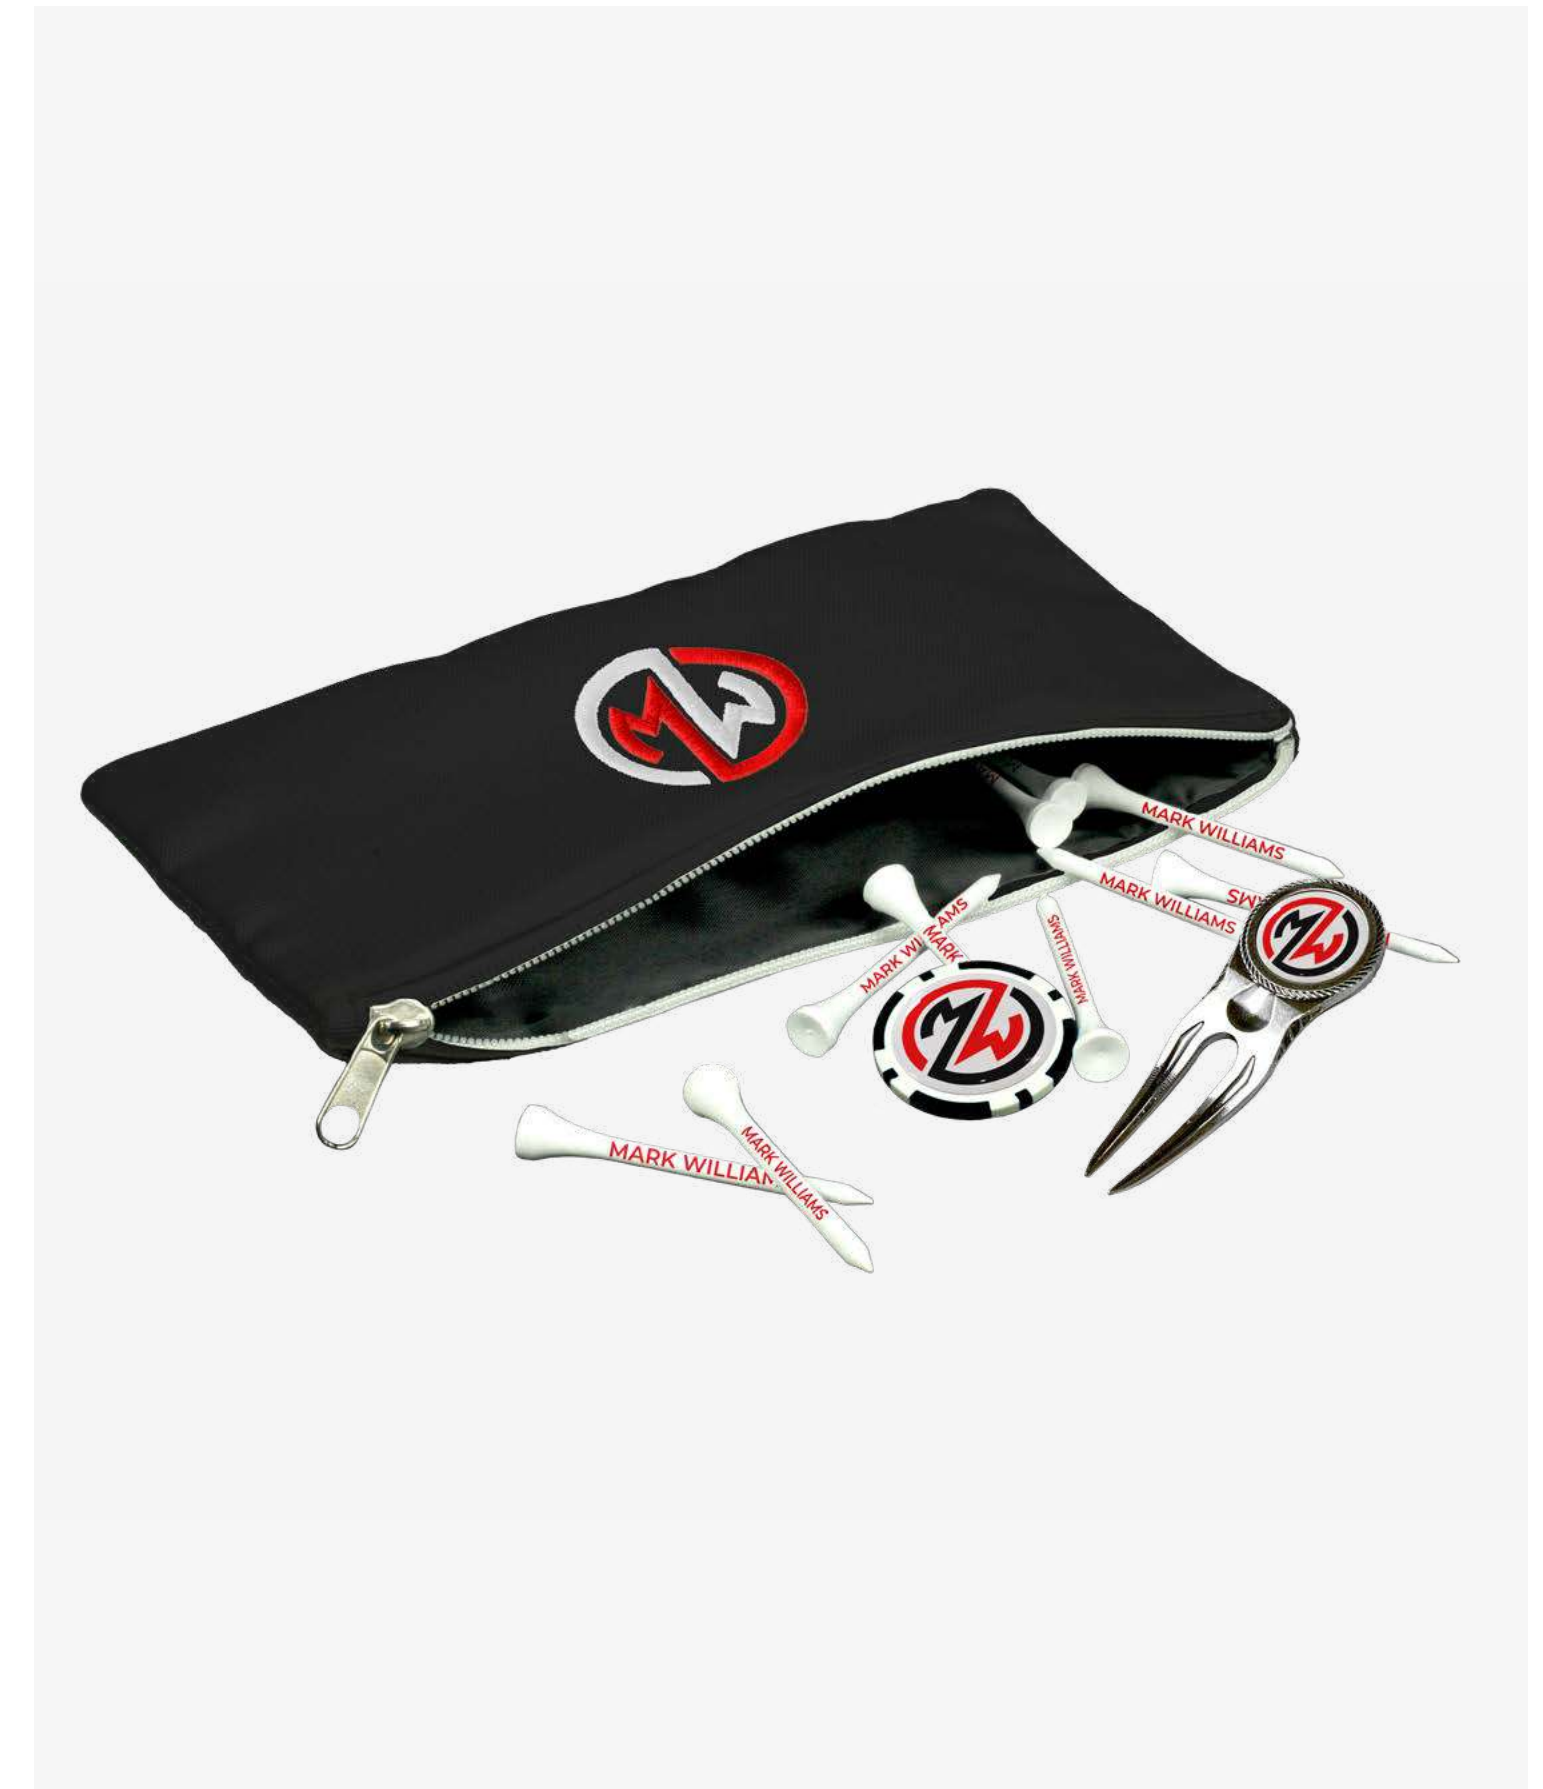

WITH ATOMIC PMR, VEGAS POKER CHIP & 20 PRINTED TEES.

Gift bag with embroidered logo:
Atomic Pitch Mark Repairer, Vegas Poker Chip & 20 x Printed Tees.

—
MOQ 30pcs

URBAN GIFT BAG 3

WITH HELIX PMR, MONACO POKER CHIP & 20 PRINTED TEES.