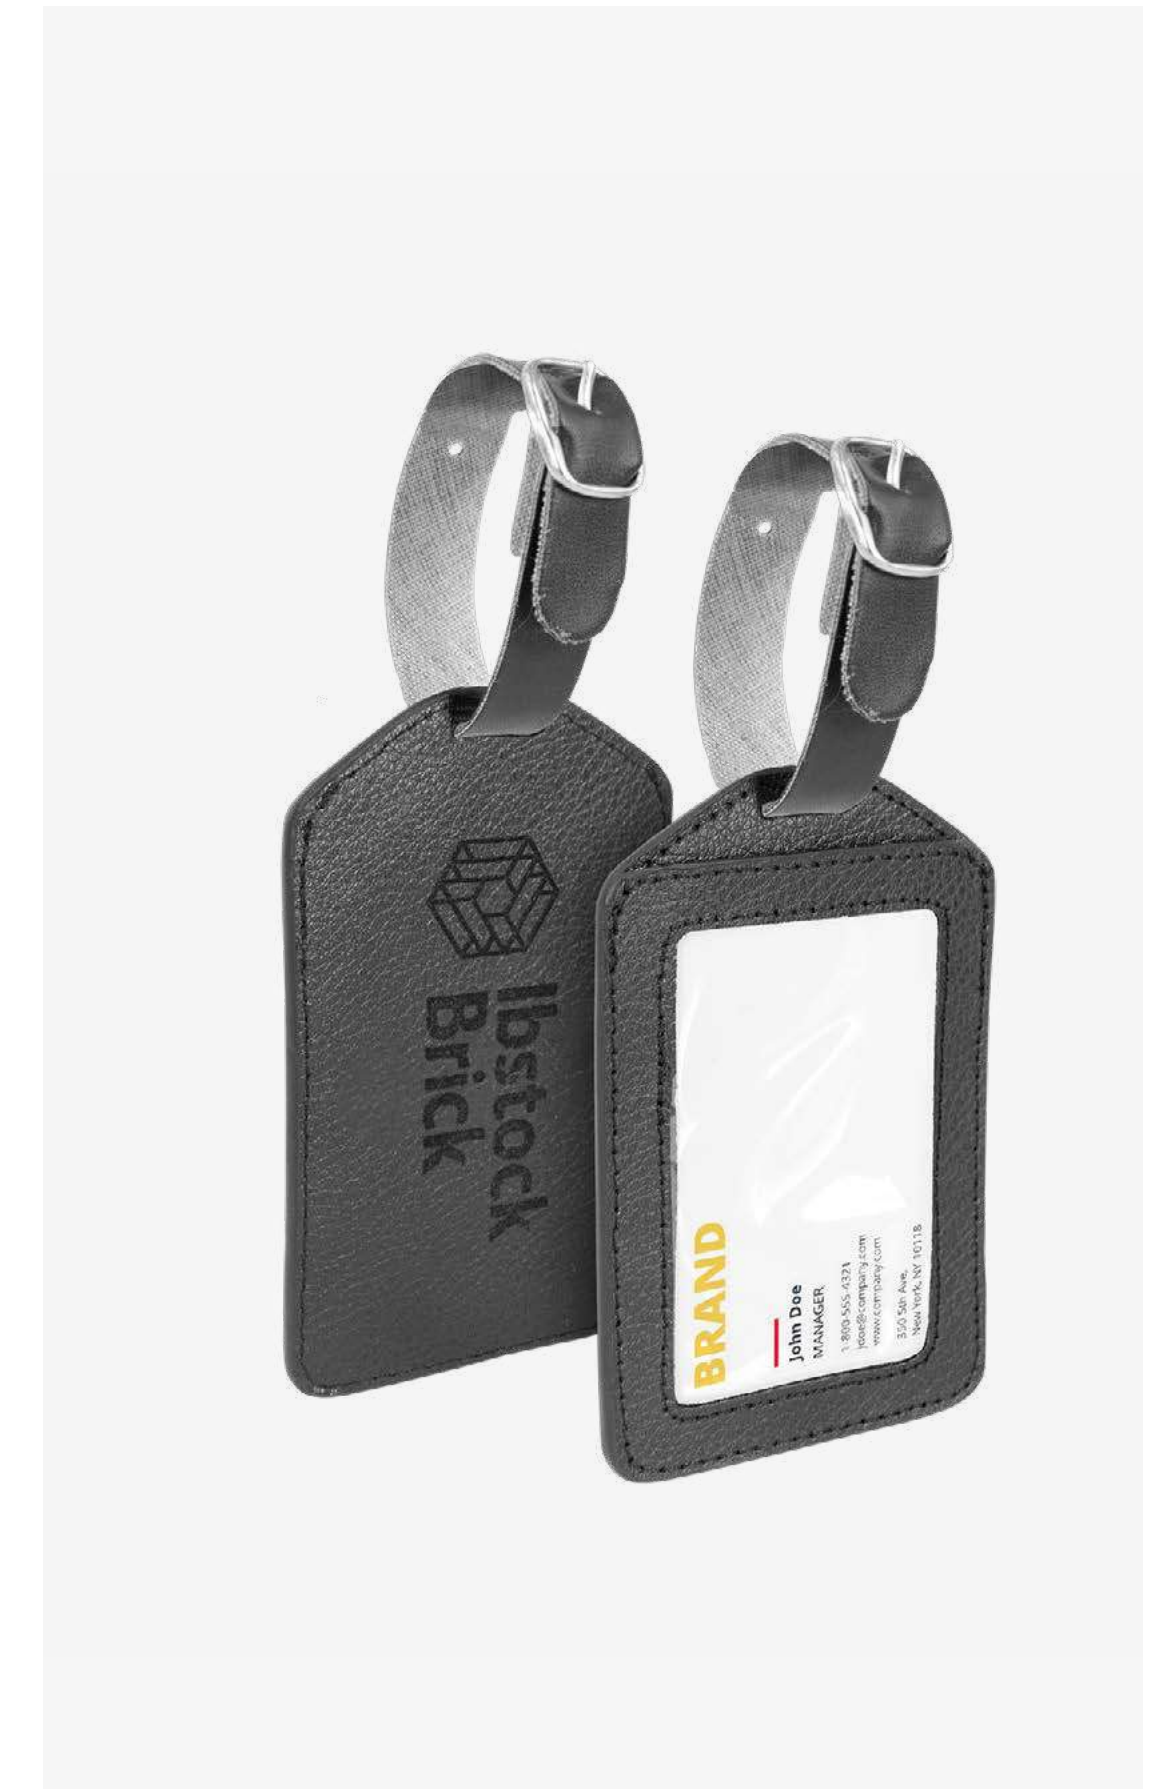

Resin
MOQ 30pcs

LEATHER LUGGAGE TAG

Leather luggage tag.
Leather strap.

Laser engrave
MOQ 12pcs

Gift Boxes

AMBASSADOR BOX 1

WITH LEATHER SCOREMASTER, SPIRIT RESIN FORK, HALO HOLDER & 3 PRINTED BALLS.

Luxury gift box with printed lid containing:
Leather ScoreMaster, Spirit resin fork, Halo holder & 3 Printed balls.