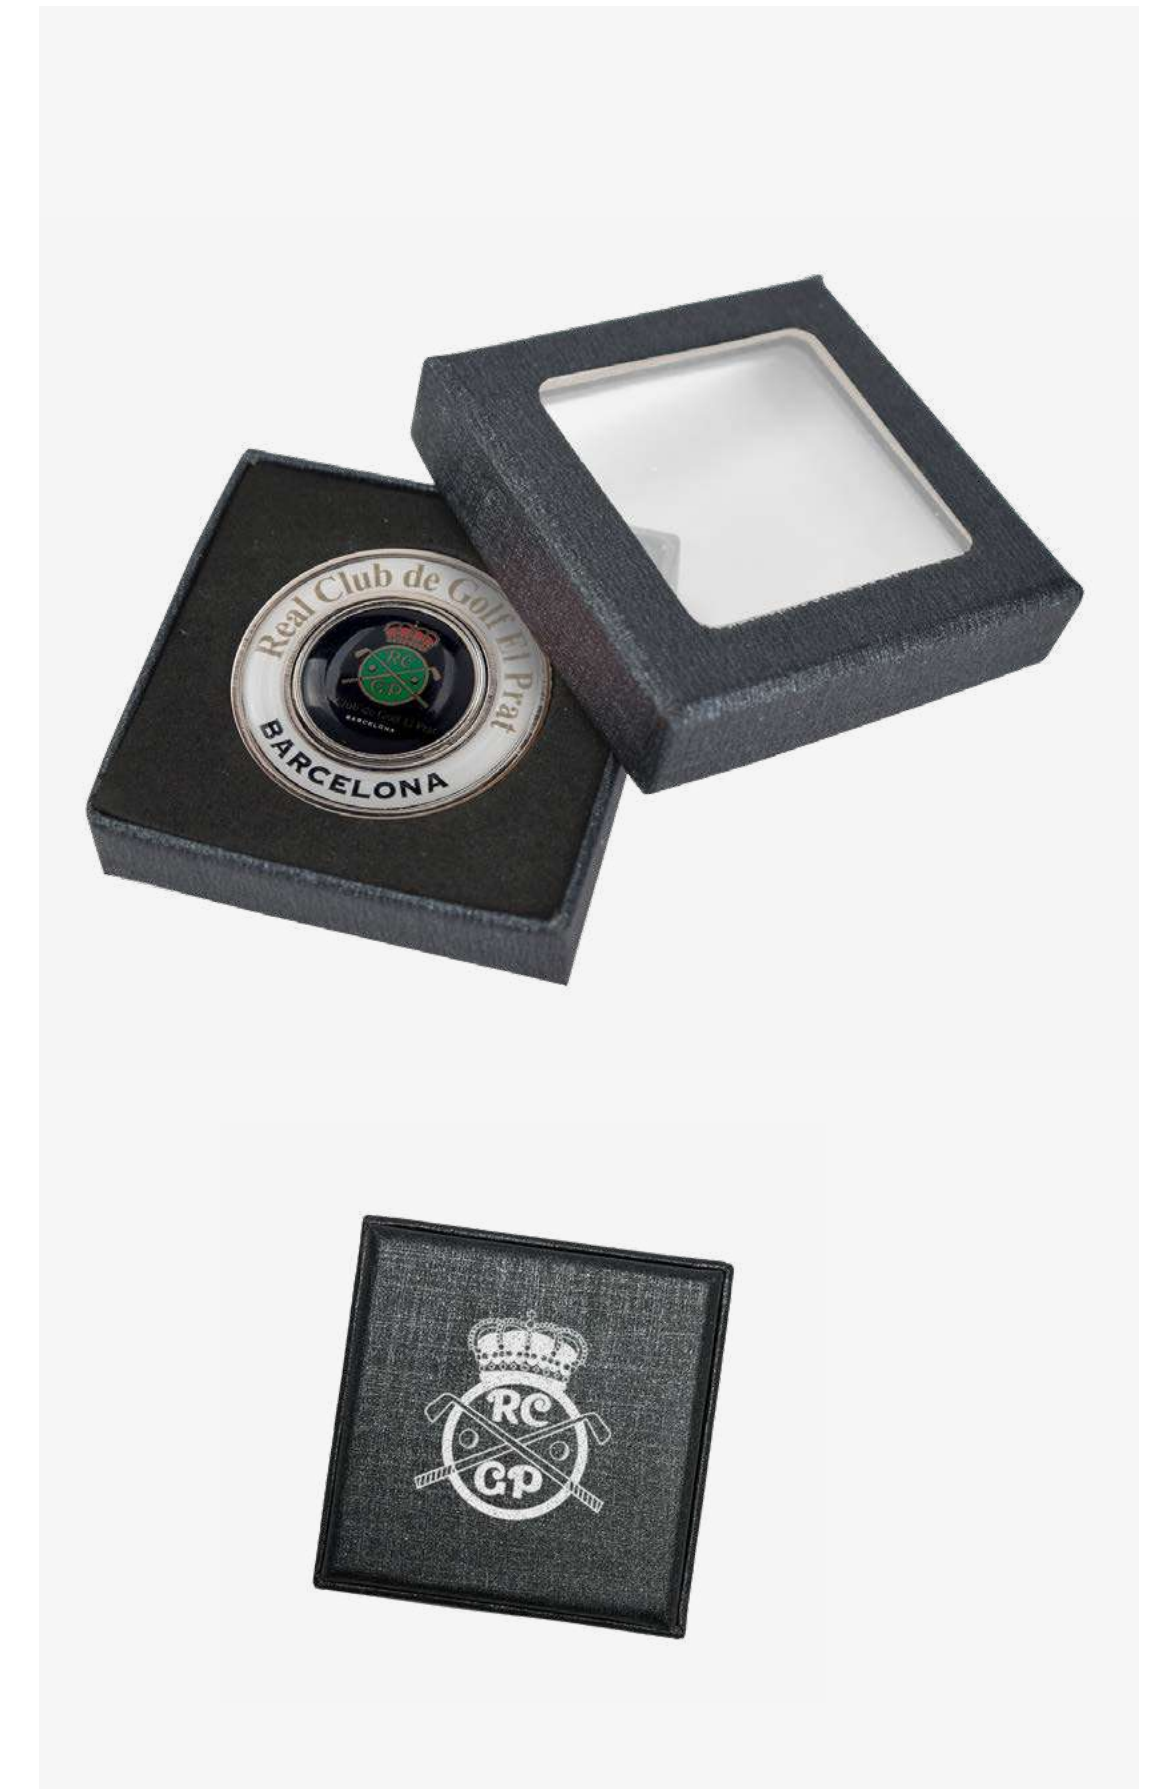

**40MM WINDOW BOX 4
WITH HALO RESIN HOLDER & MARKER**

Plain or printed window gift box.
Contains 40mm Halo Resin ball marker holder & marker.

—
Resin
MOQ 30pcs