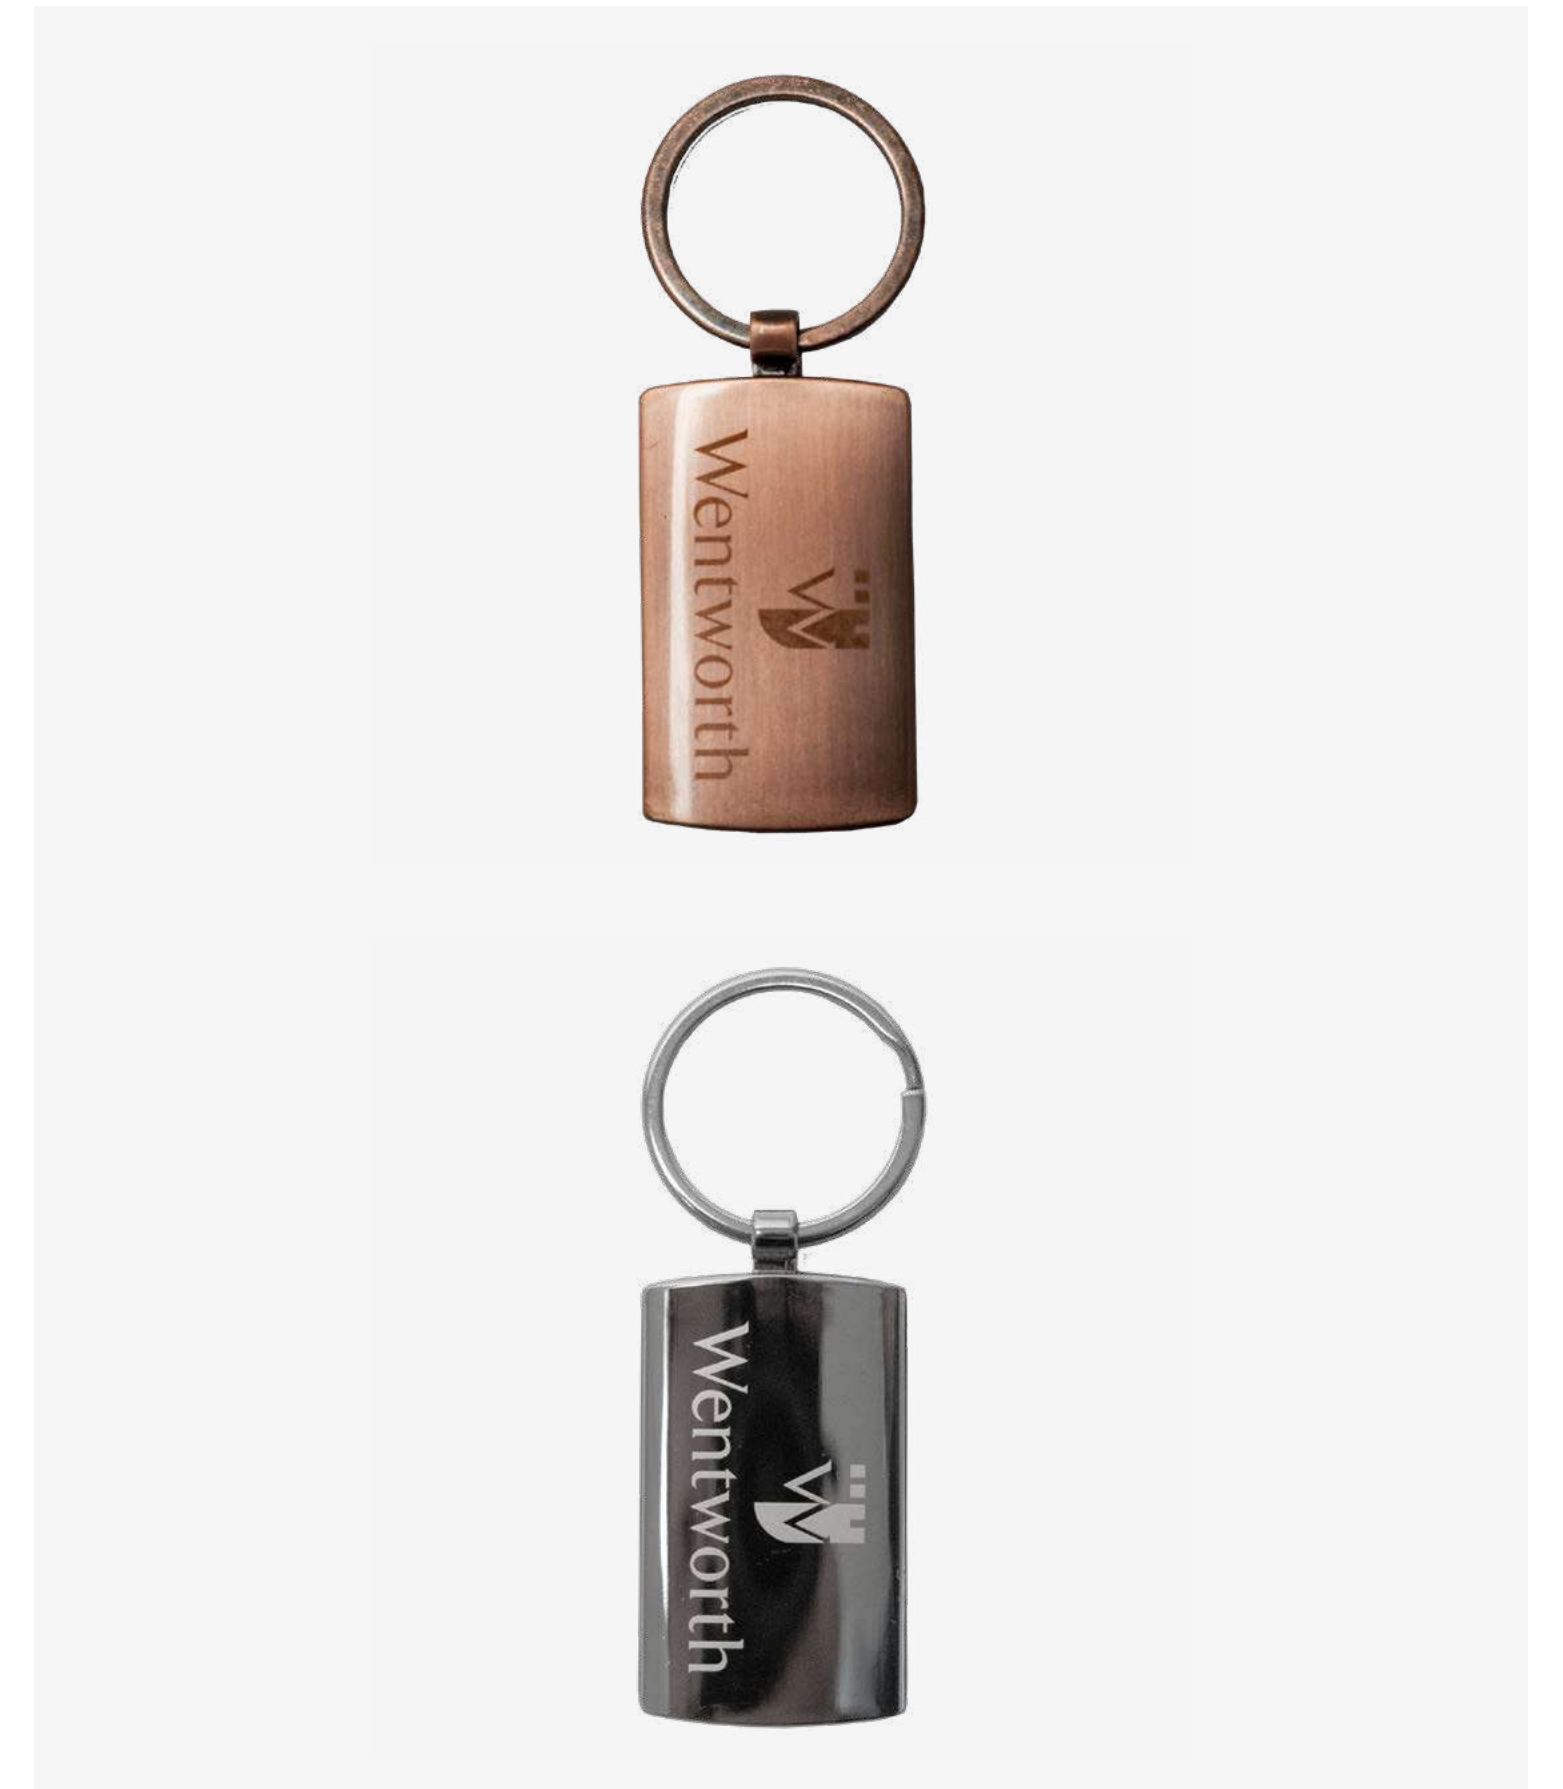

Resin
 MOQ 30pcs

OPTIC KEY RING

Laser engraved metal key ring.

Metal colours

Copper Titanium

Laser engraved
 MOQ 30pcs

ICON GROOVE CLEANER

Groove cleaning brush with magnetic 24mm ball marker.