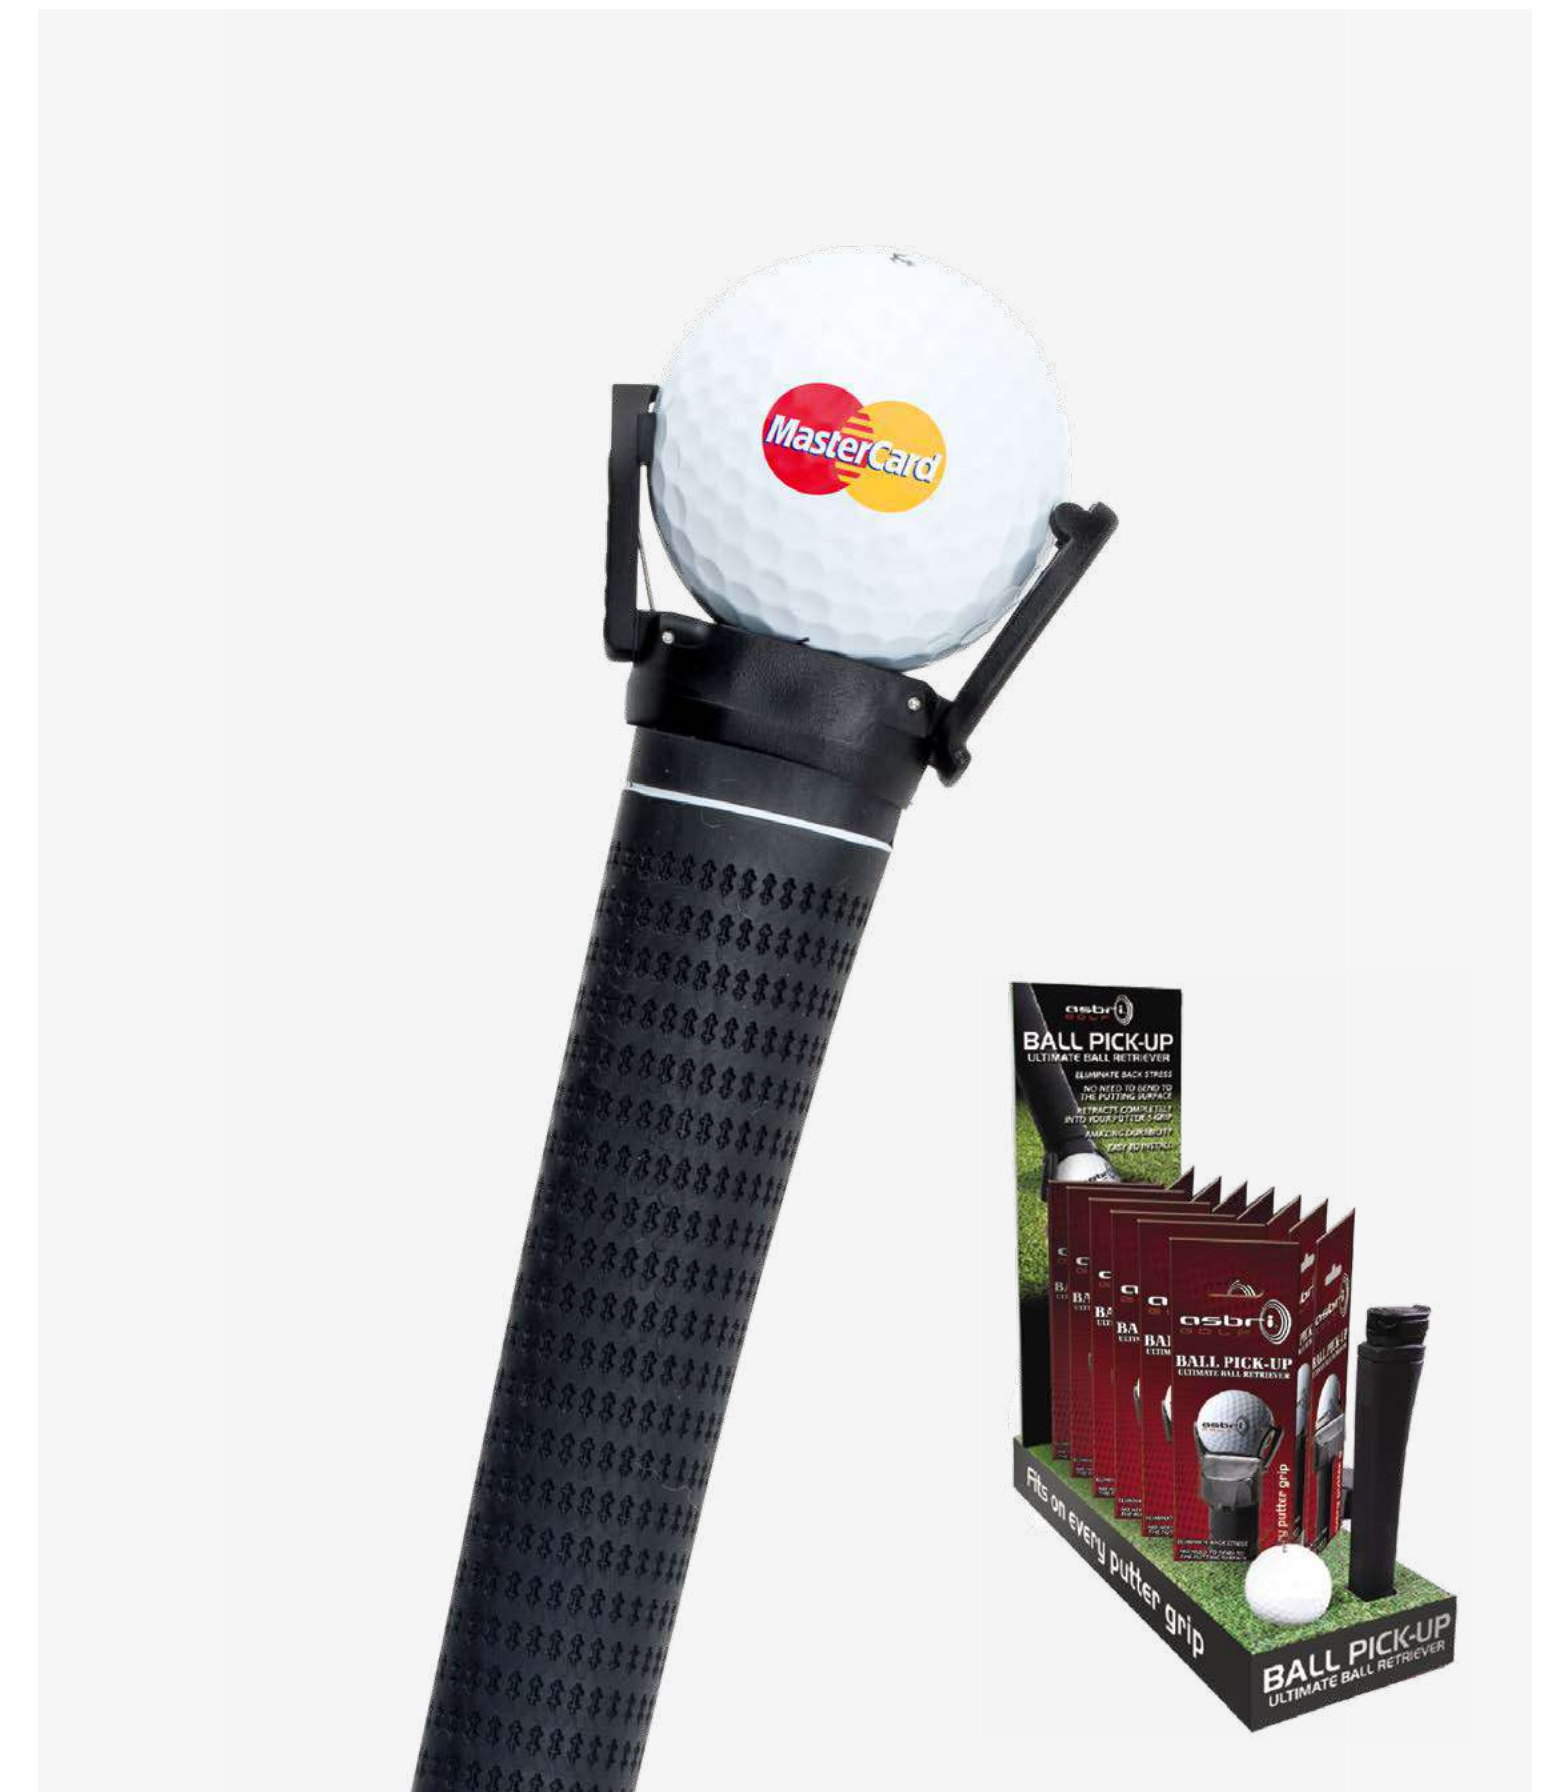

Resin
MOQ 50pcs

PRINTED MINI MARKIE

Permanent ink marker pen.
Customised with logo.

Custom
MOQ 150pcs

BALL PICK-UP

Retractable golf ball retriever. Fits all putter grips.
Counter display box of 24pcs.

Stock
MOQ 24pcs