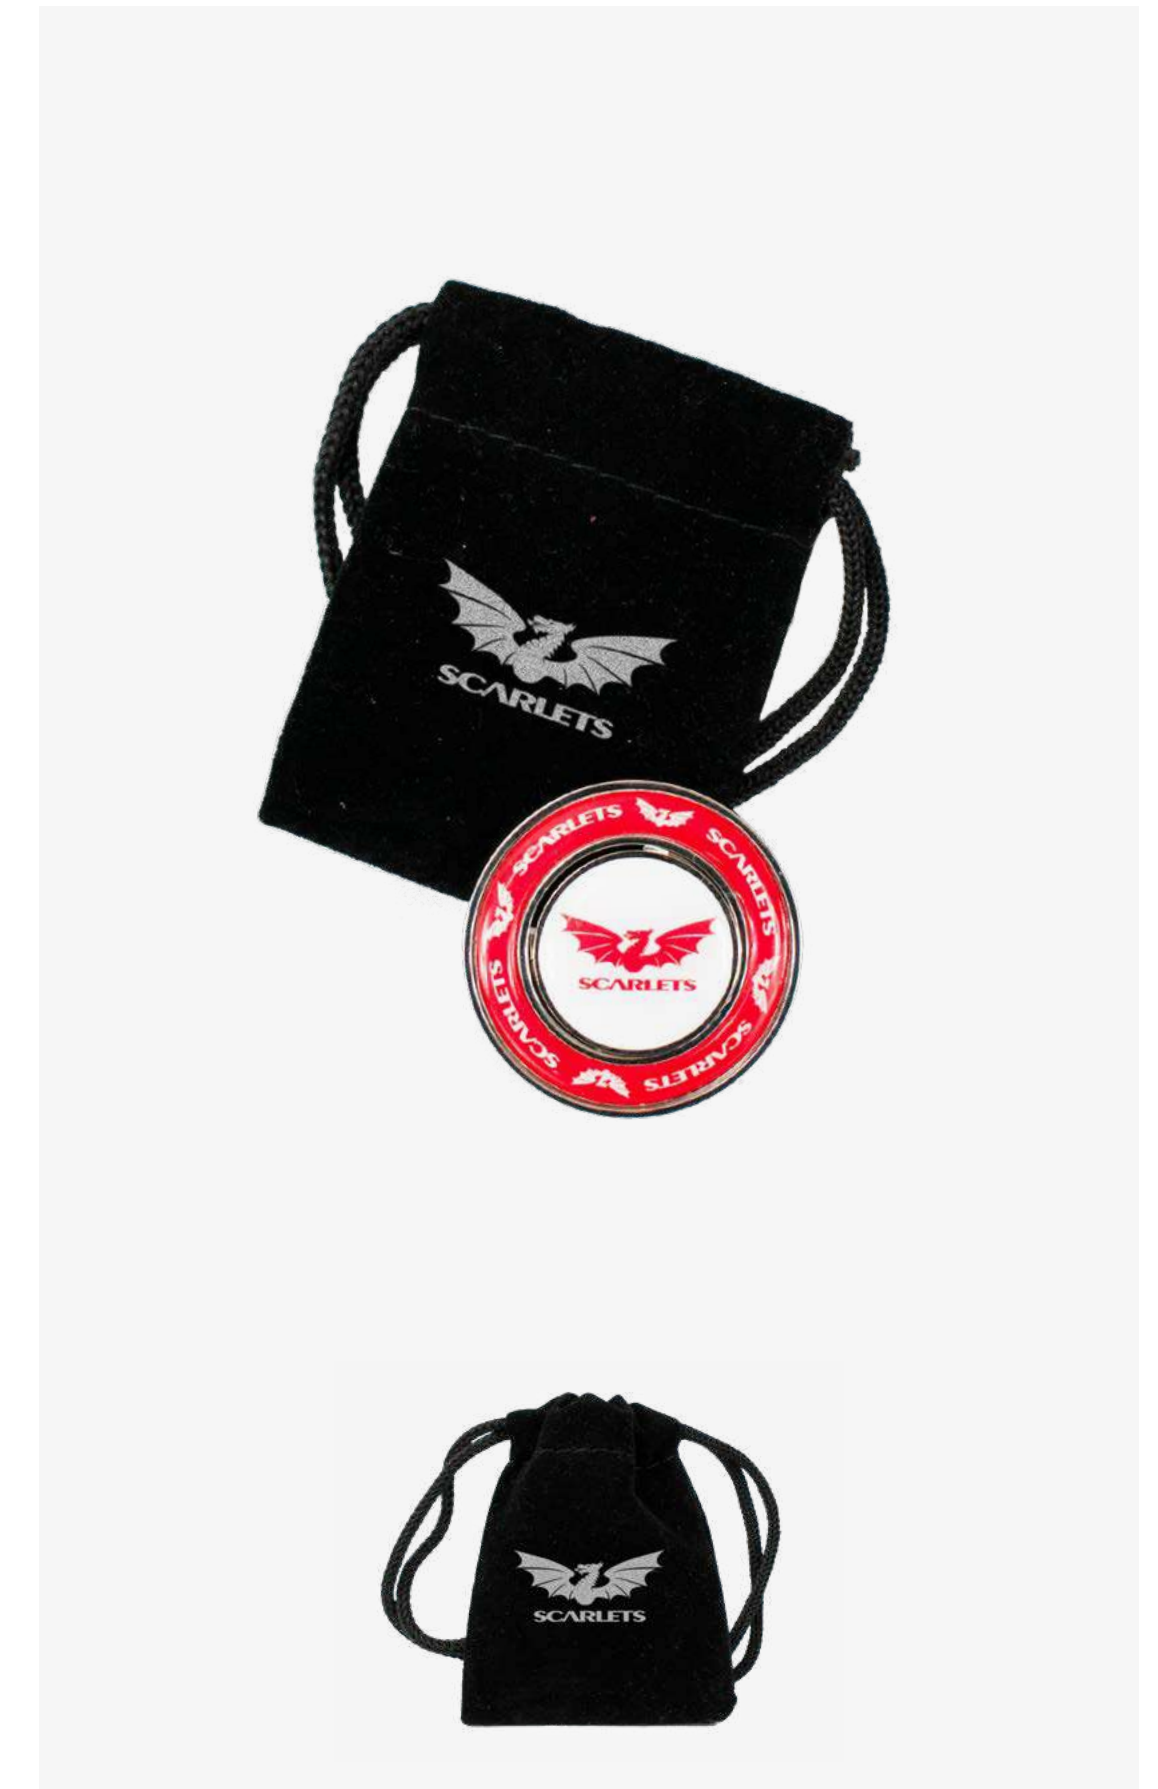

GIFT POUCH 4
WITH HALO RESIN HOLDER & MARKER

Plain or printed pouch.
Contains 40mm Halo resin ball marker holder & marker.

—
Resin
MOQ 30pcs