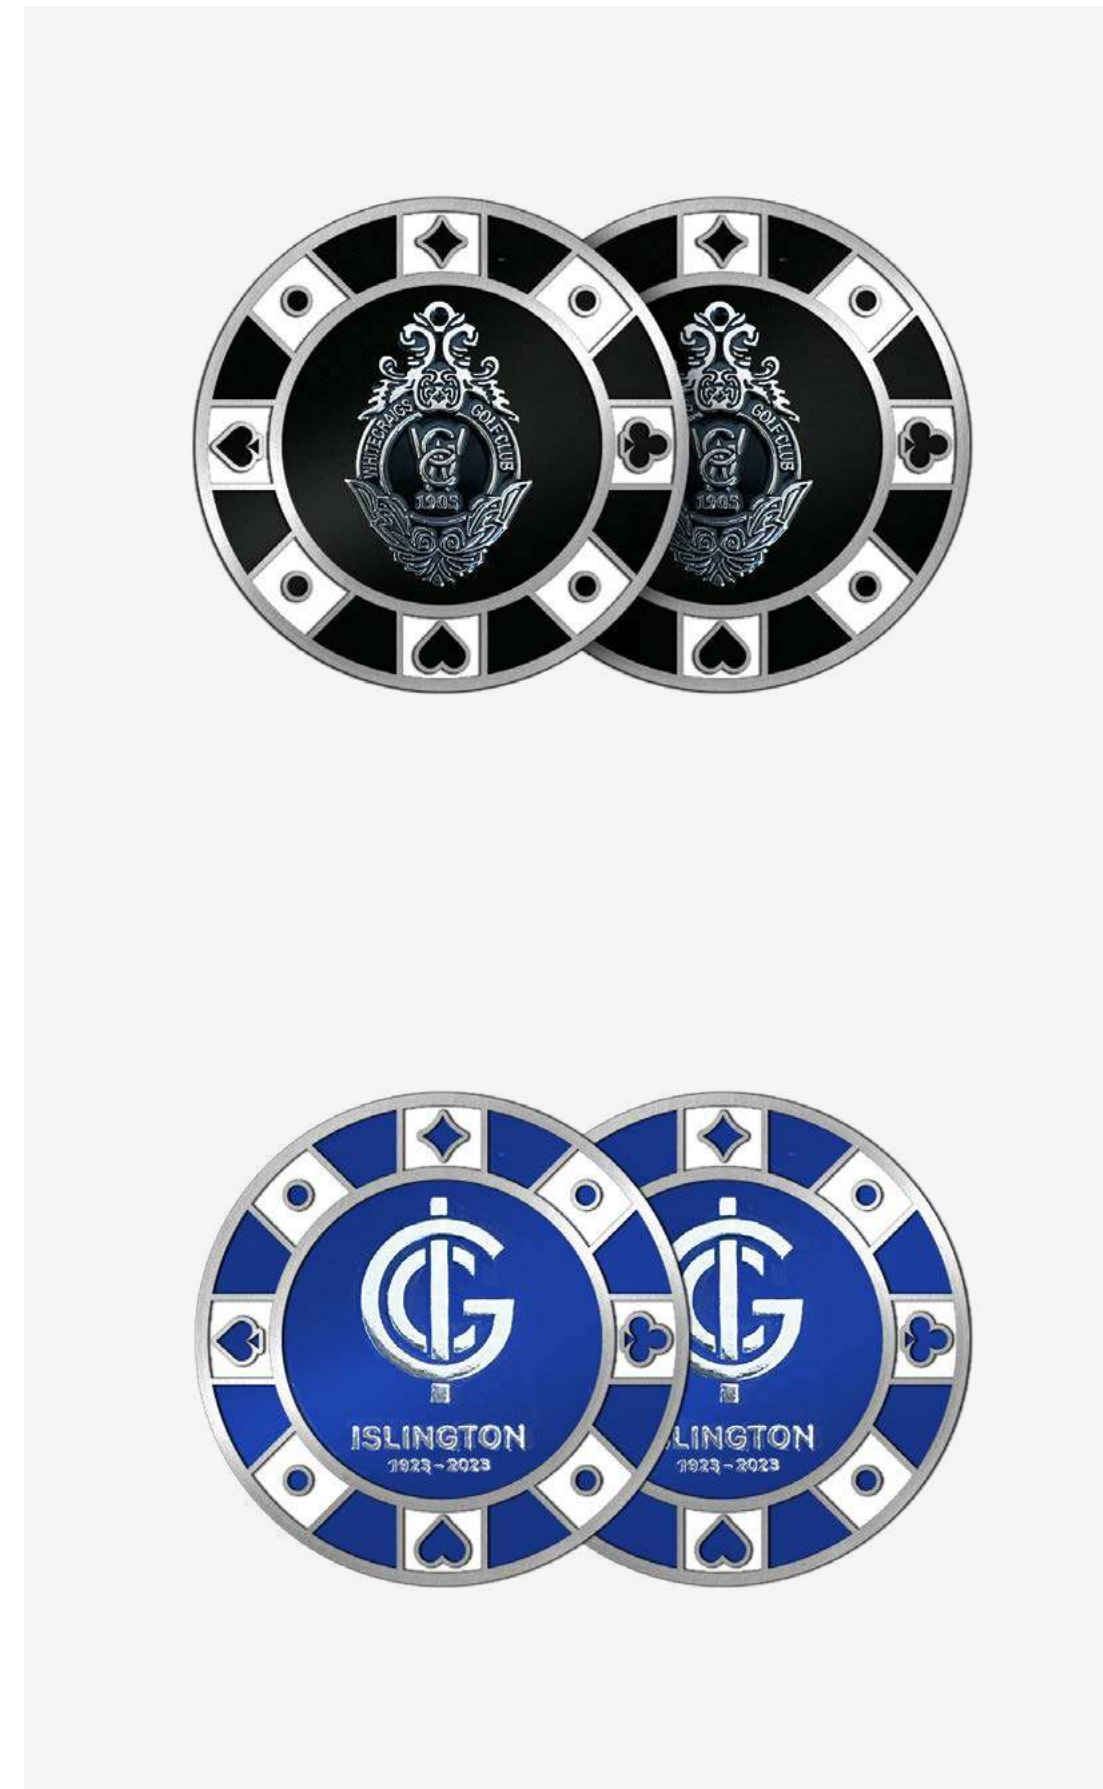

Metal colours

Custom
MOQ 100pcs

40mm SOVEREIGN

Stamped metal marker with multiple finishes available.
Hammer edge.

Metal colours

40mm DELUXE POKER CHIP

Stamped metal poker chip with multiple finishes available.