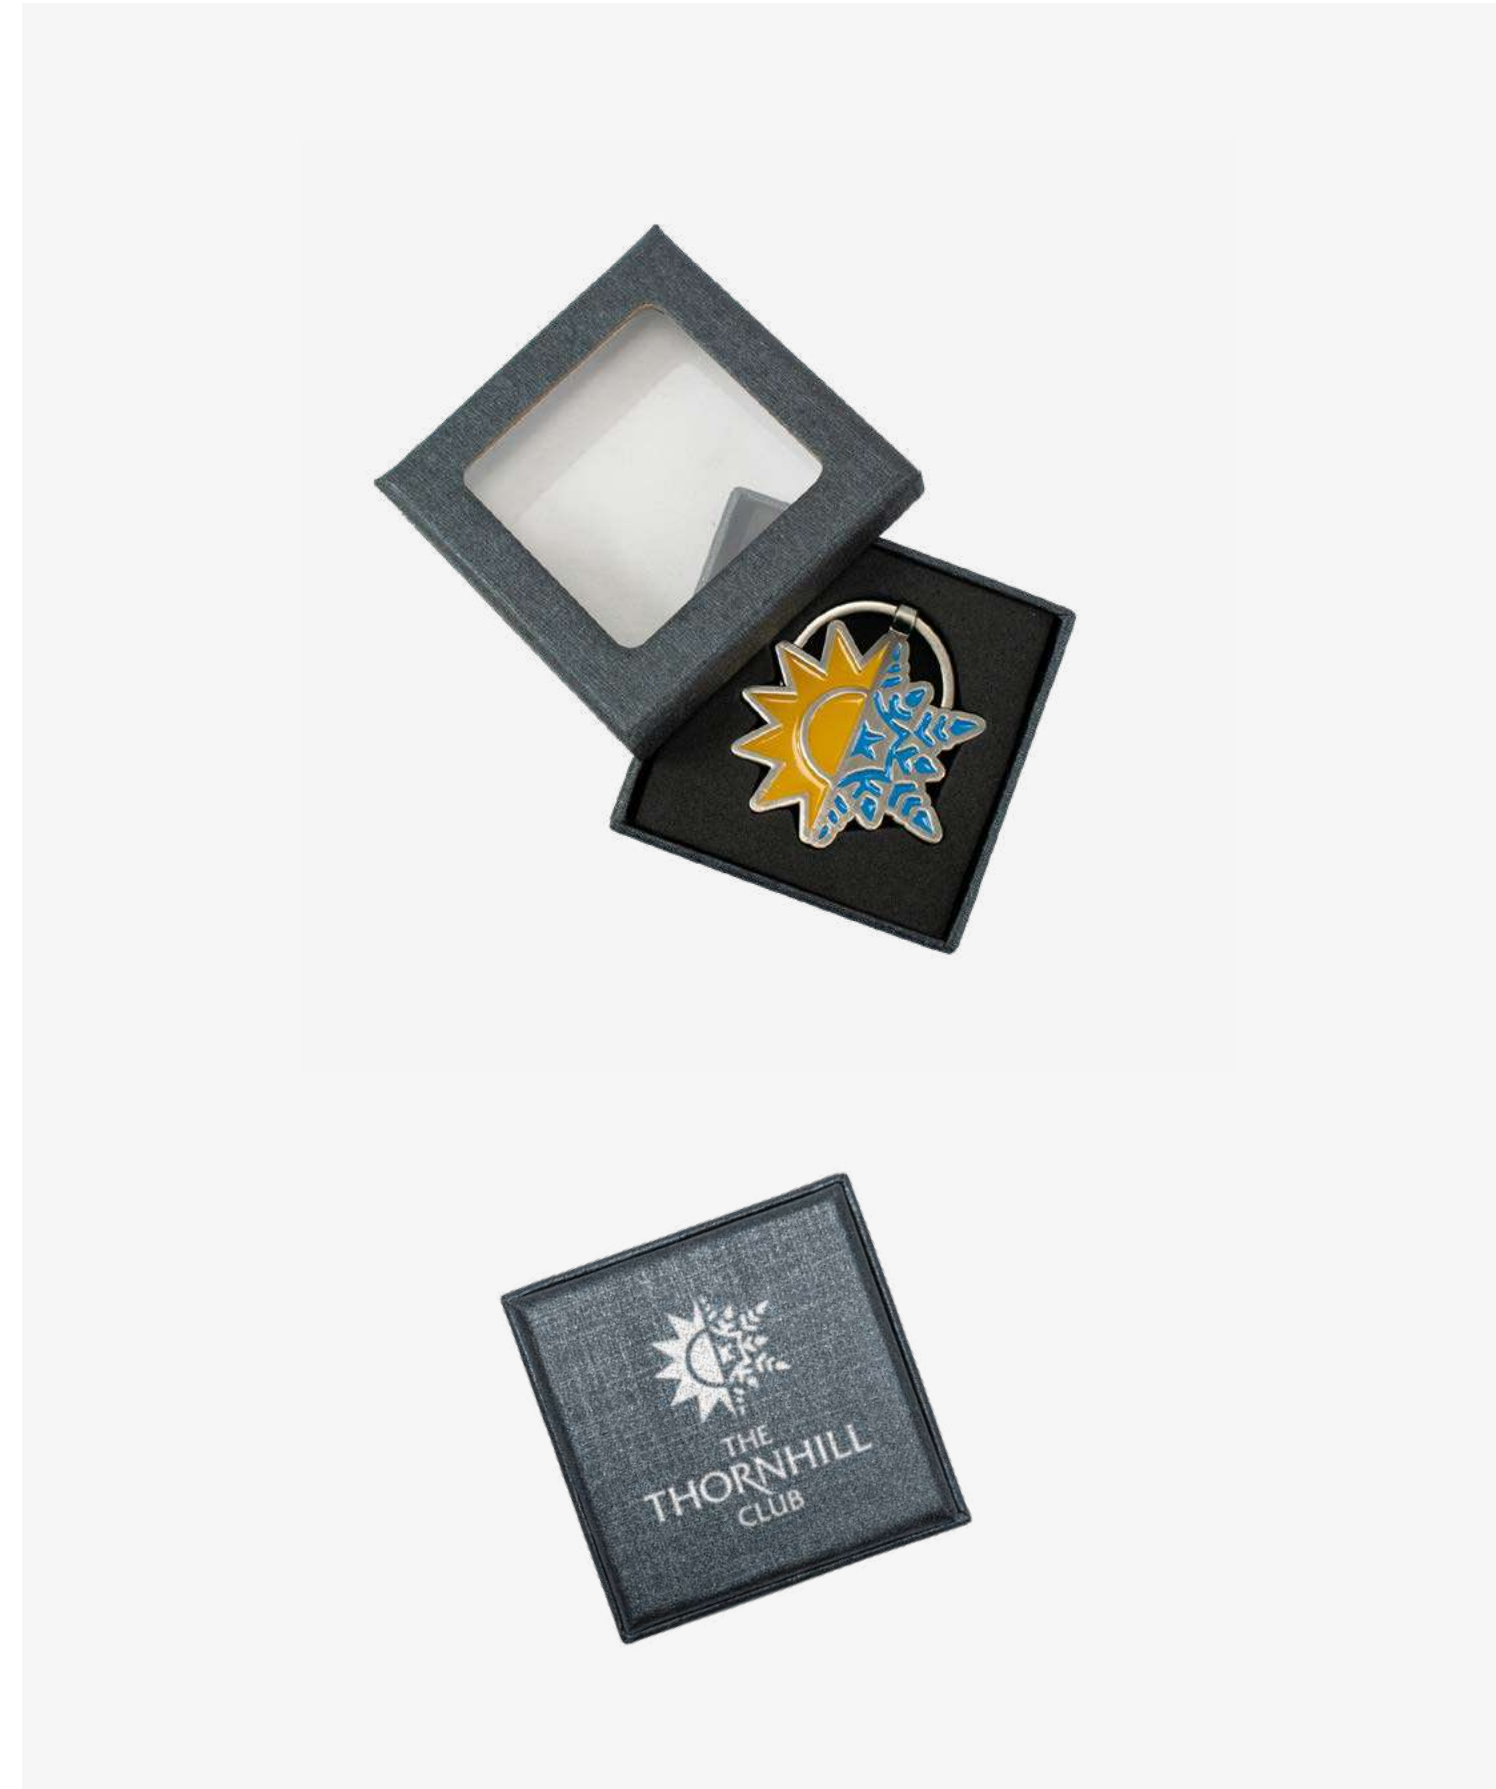

CUSTOM WINDOW BOX 2 WITH CUSTOM KEY RING

Plain or printed window gift box.
Contains Custom Key Ring.

—
Custom
MOQ 250pcs