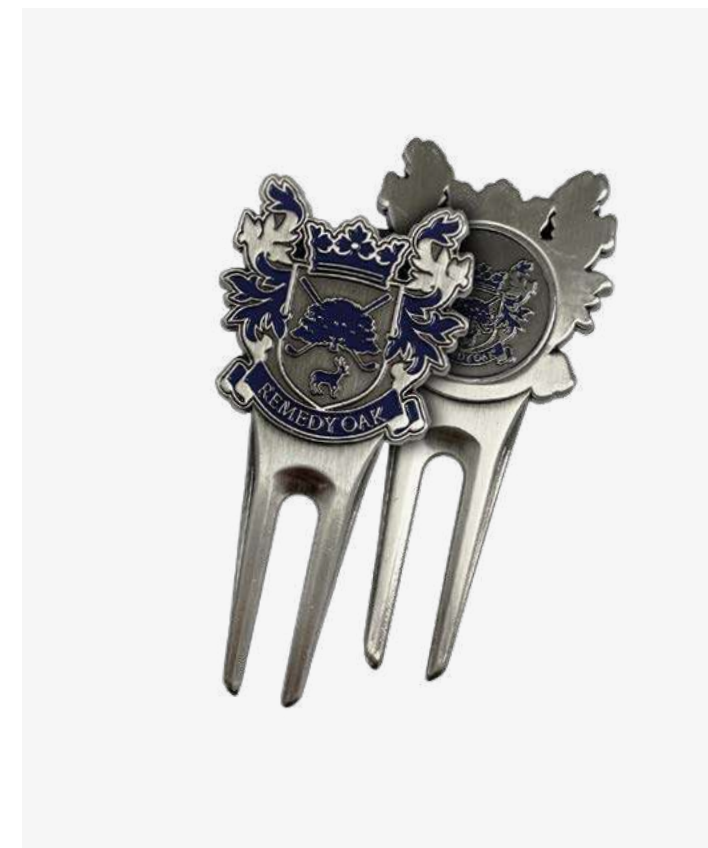

CUSTOM SHAPE

Custom designed pitch mark repairer.
Multiple finishes available.

Metal colours

Bronze Copper Silver Titanium