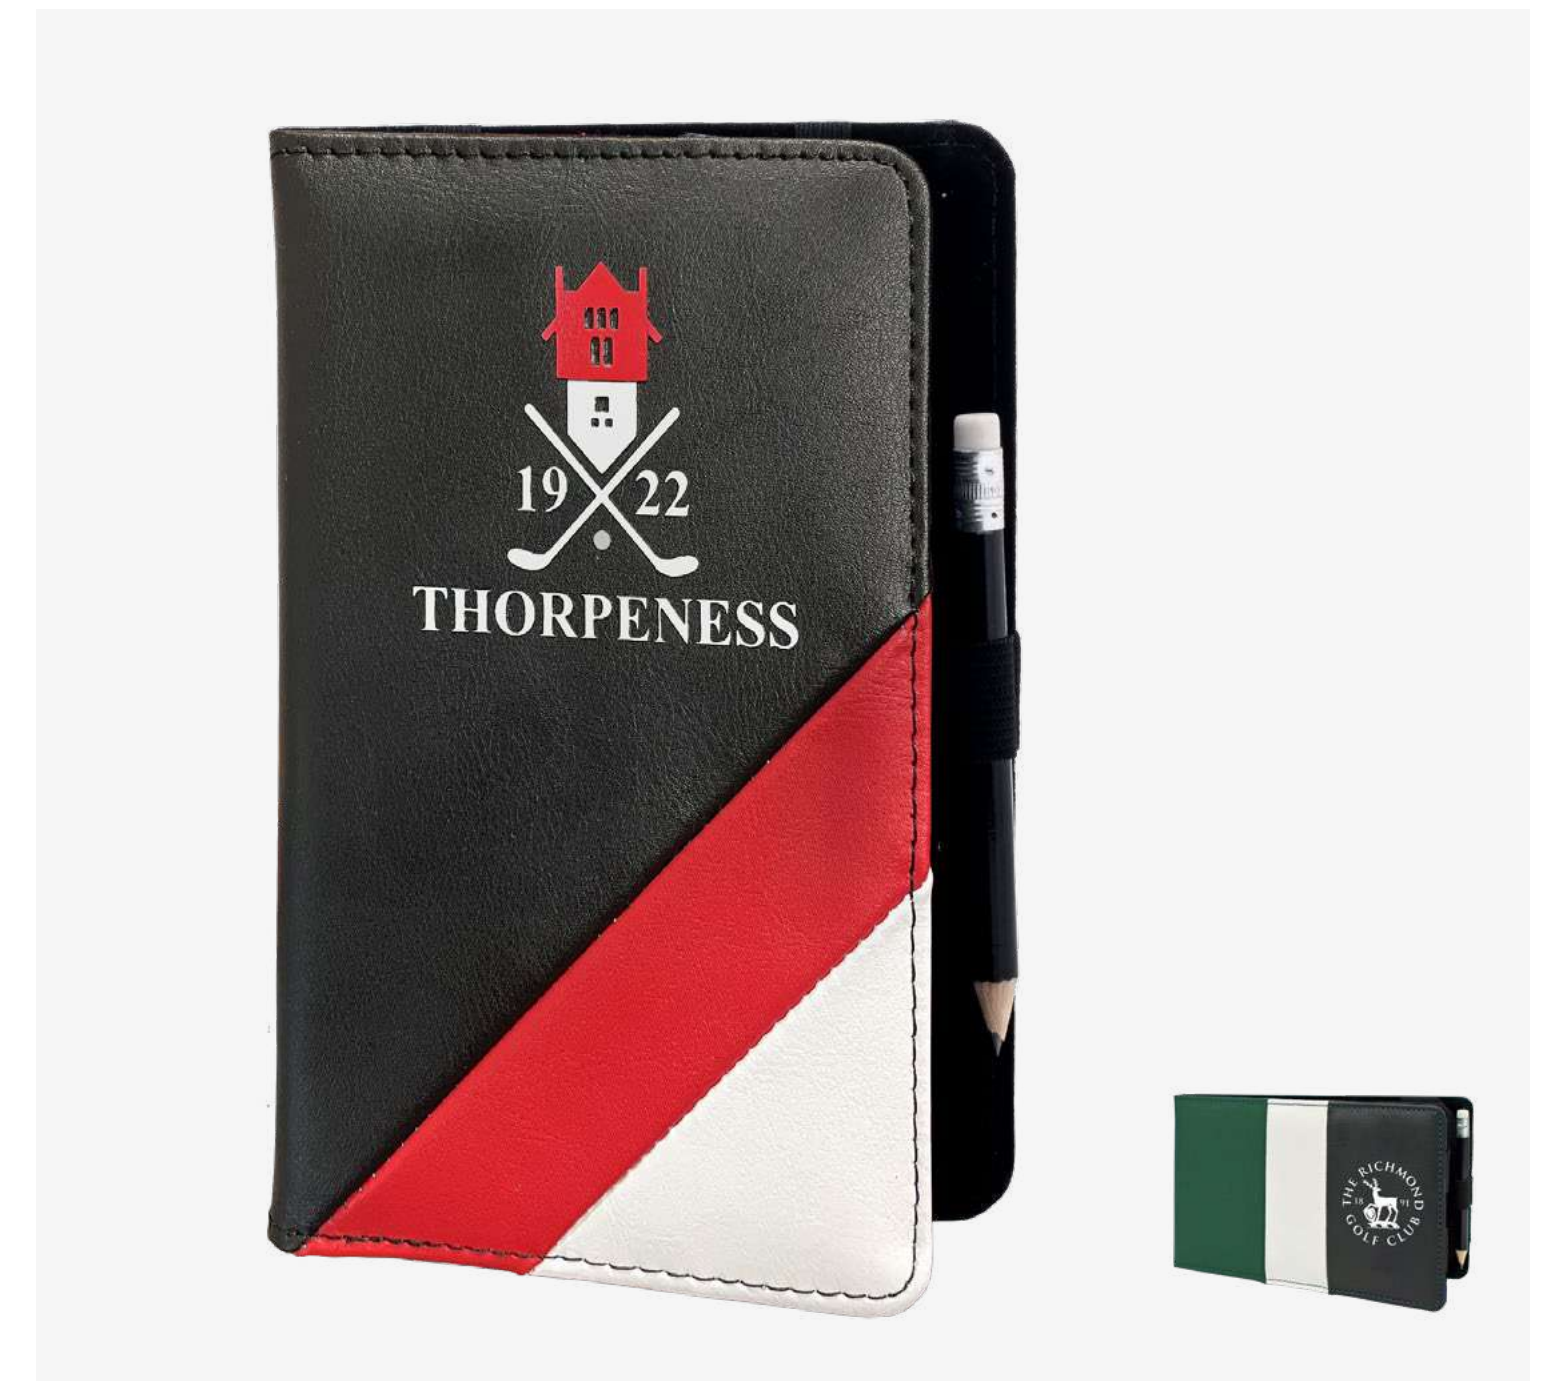

Premium high-grade leather scorecard holder. Landscape design available.
Embossed logo. Pencil included.

Material colours

Black Brown

Embossed
MOQ 30pcs

Fits card size 21 x 15cm

CUSTOM LEATHER EMBOSSED

Leather scorecard holder. Landscape design available.
Embossed logo. Pencil included.

Leather scorecard holder. Landscape design available.
High density printed logo. Pencil included.

Style options

Classic Prestige Spectrum

High density print
MOQ 30pcs

Material colours (other colours available on request)