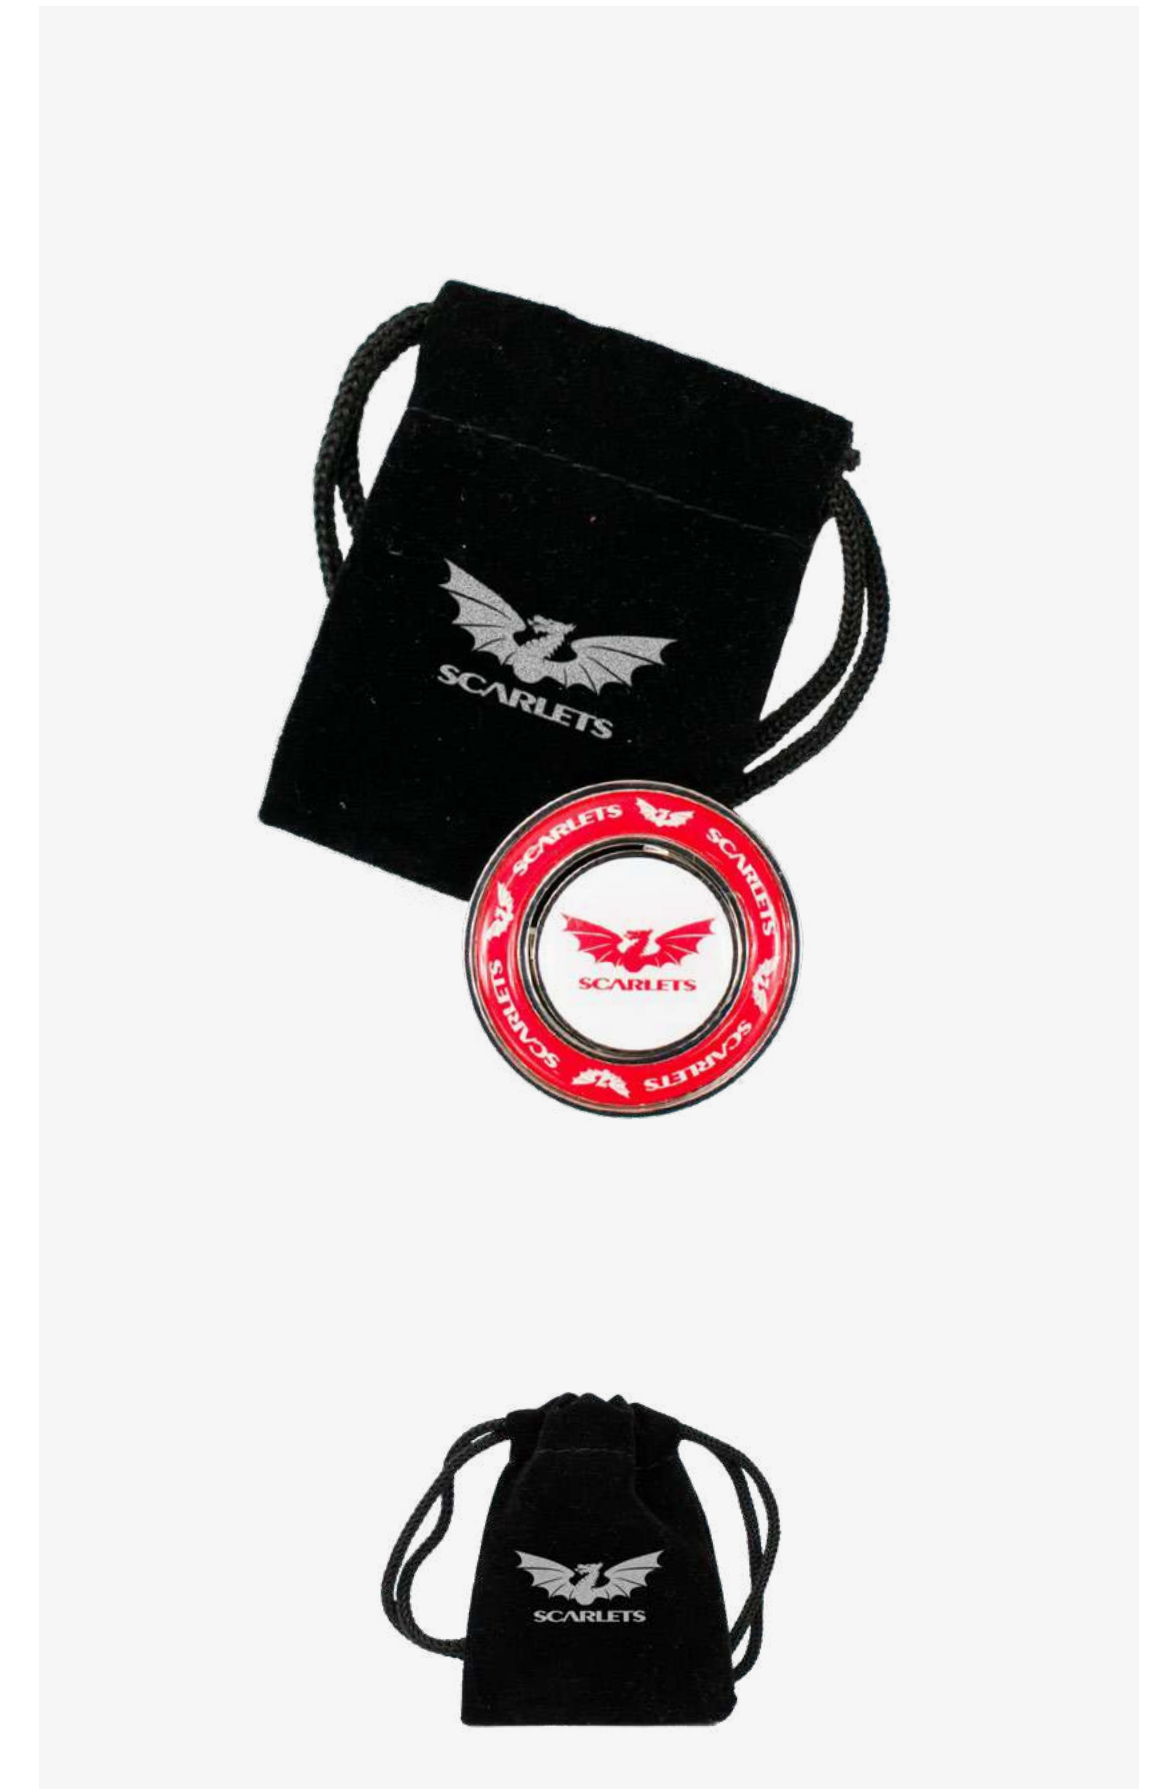

GIFT POUCH 4
WITH HALO RESIN HOLDER & MARKER

Plain or printed pouch.
Contains 40mm Halo resin ball marker holder & marker.

—
Resin
MOQ 30pcs