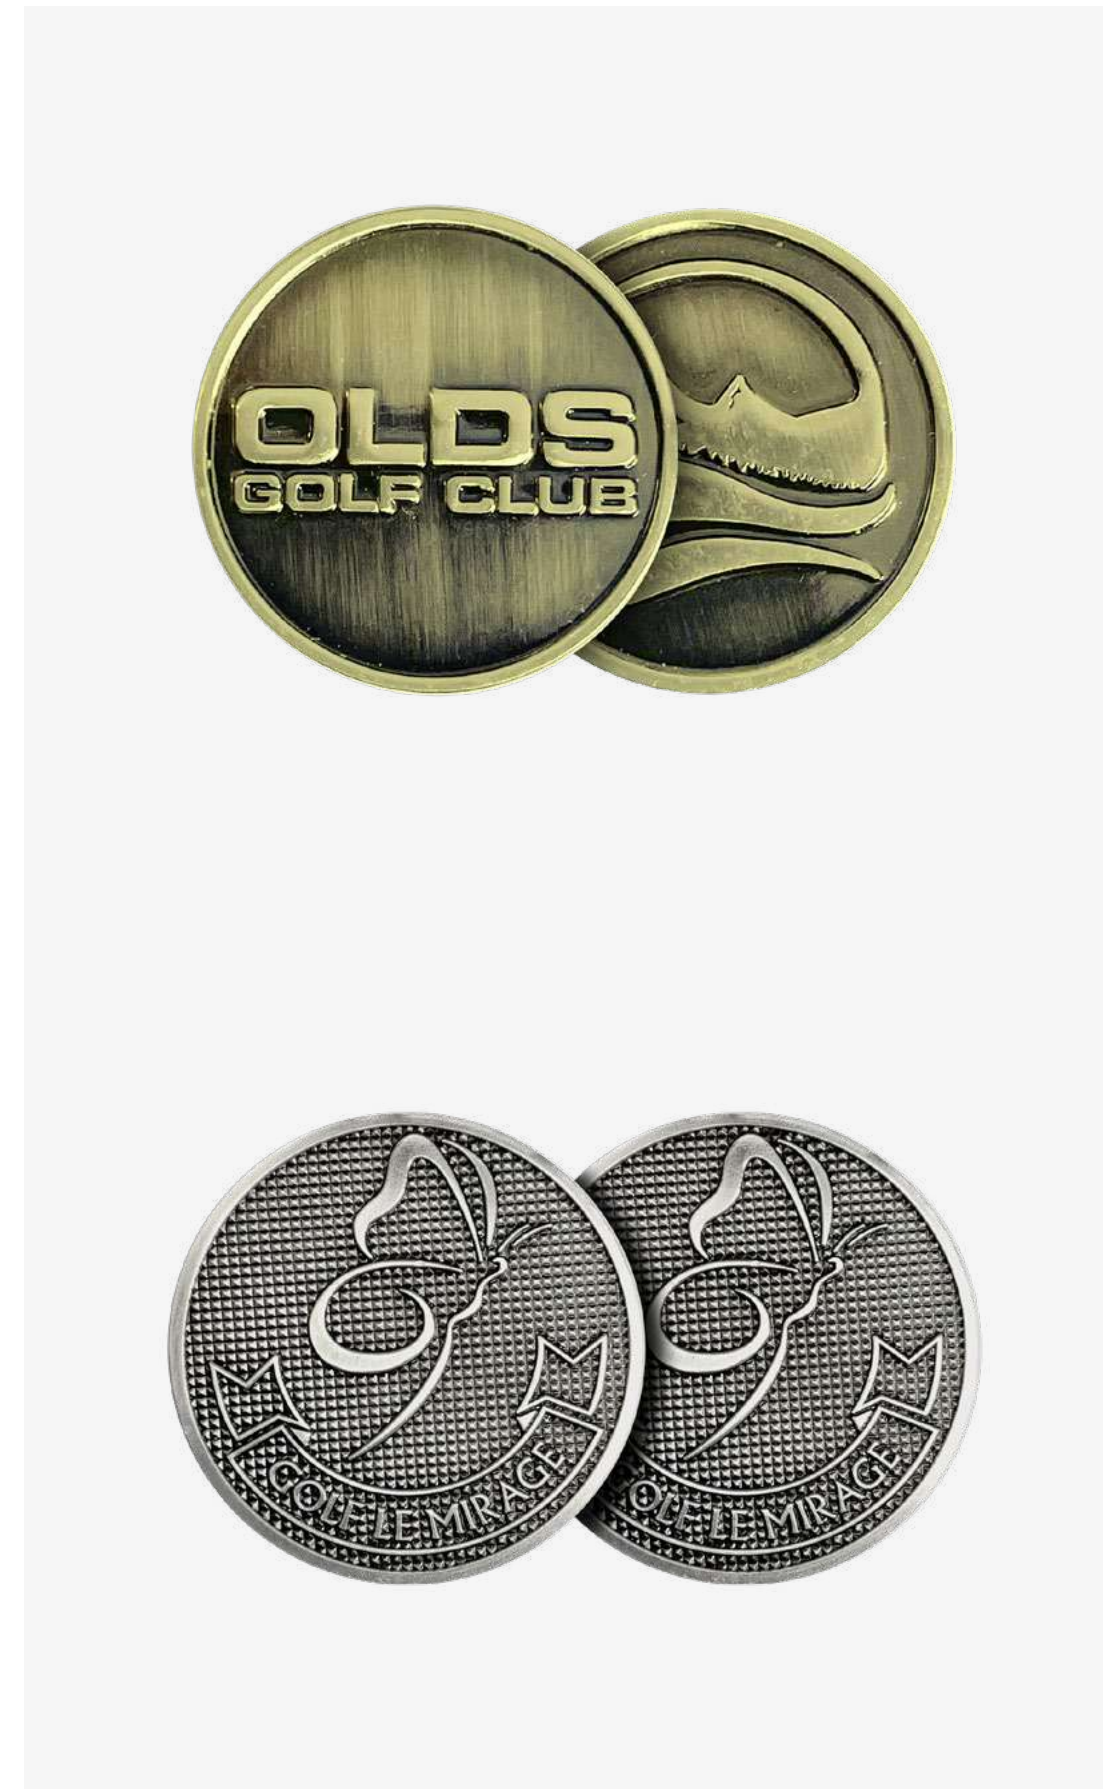

40mm BRUSHED

Stamped metal marker, brushed metal.
Raised finish.

Metal colours

Bronze Copper Silver Titanium