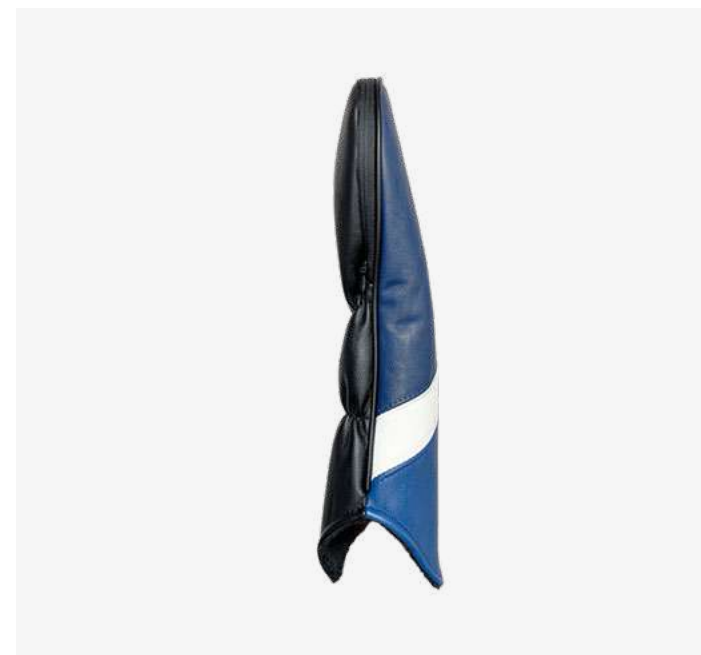

Head Covers

IMPRIMO

Marl material with leatherette band. Printed logo. Club indicator toggles on Fairway & Hybrid.
Driver, Fairway & Hybrid available.

DTF Print
MOQ 12pcs

SPECTRUM

Luxury faux leather with fur lining. Club indicator toggles on Fairway & Hybrid.
Driver, Fairway & Hybrid available.