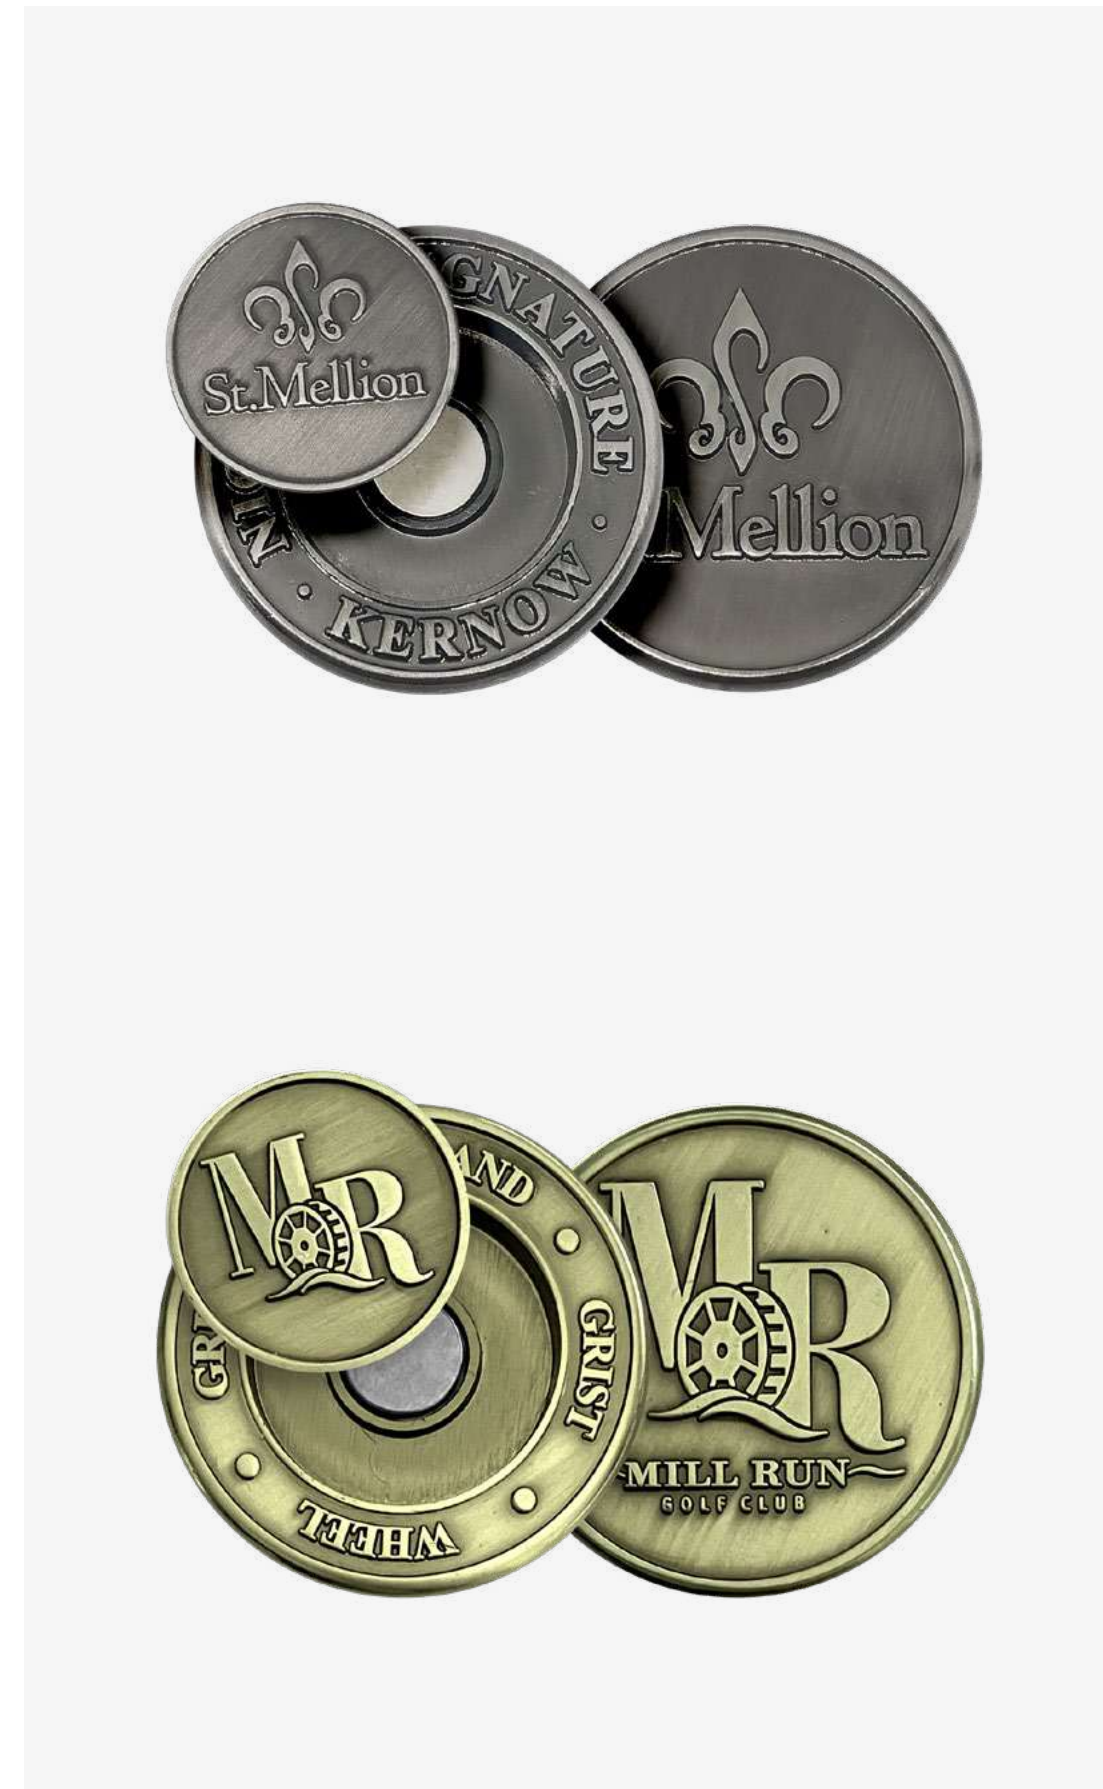

Copper Titanium

40mm OPTIC LINE-UP

Laser engraved metal marker.

Metal colours

Laser engraved
MOQ 30pcs

Copper Titanium

Laser engraved
MOQ 30pcs

40mm DELUXE HOLDER COLOUR

Magnetic ball marker holder with 24mm marker.
Stamped metal with enamel paint.

Metal colours

40mm DELUXE HOLDER BRUSHED

Magnetic ball marker holder with 24mm marker.
Brushed metal finish.

Metal colours

40mm DELUXE HOLDER BRUSHED WITH COLOUR