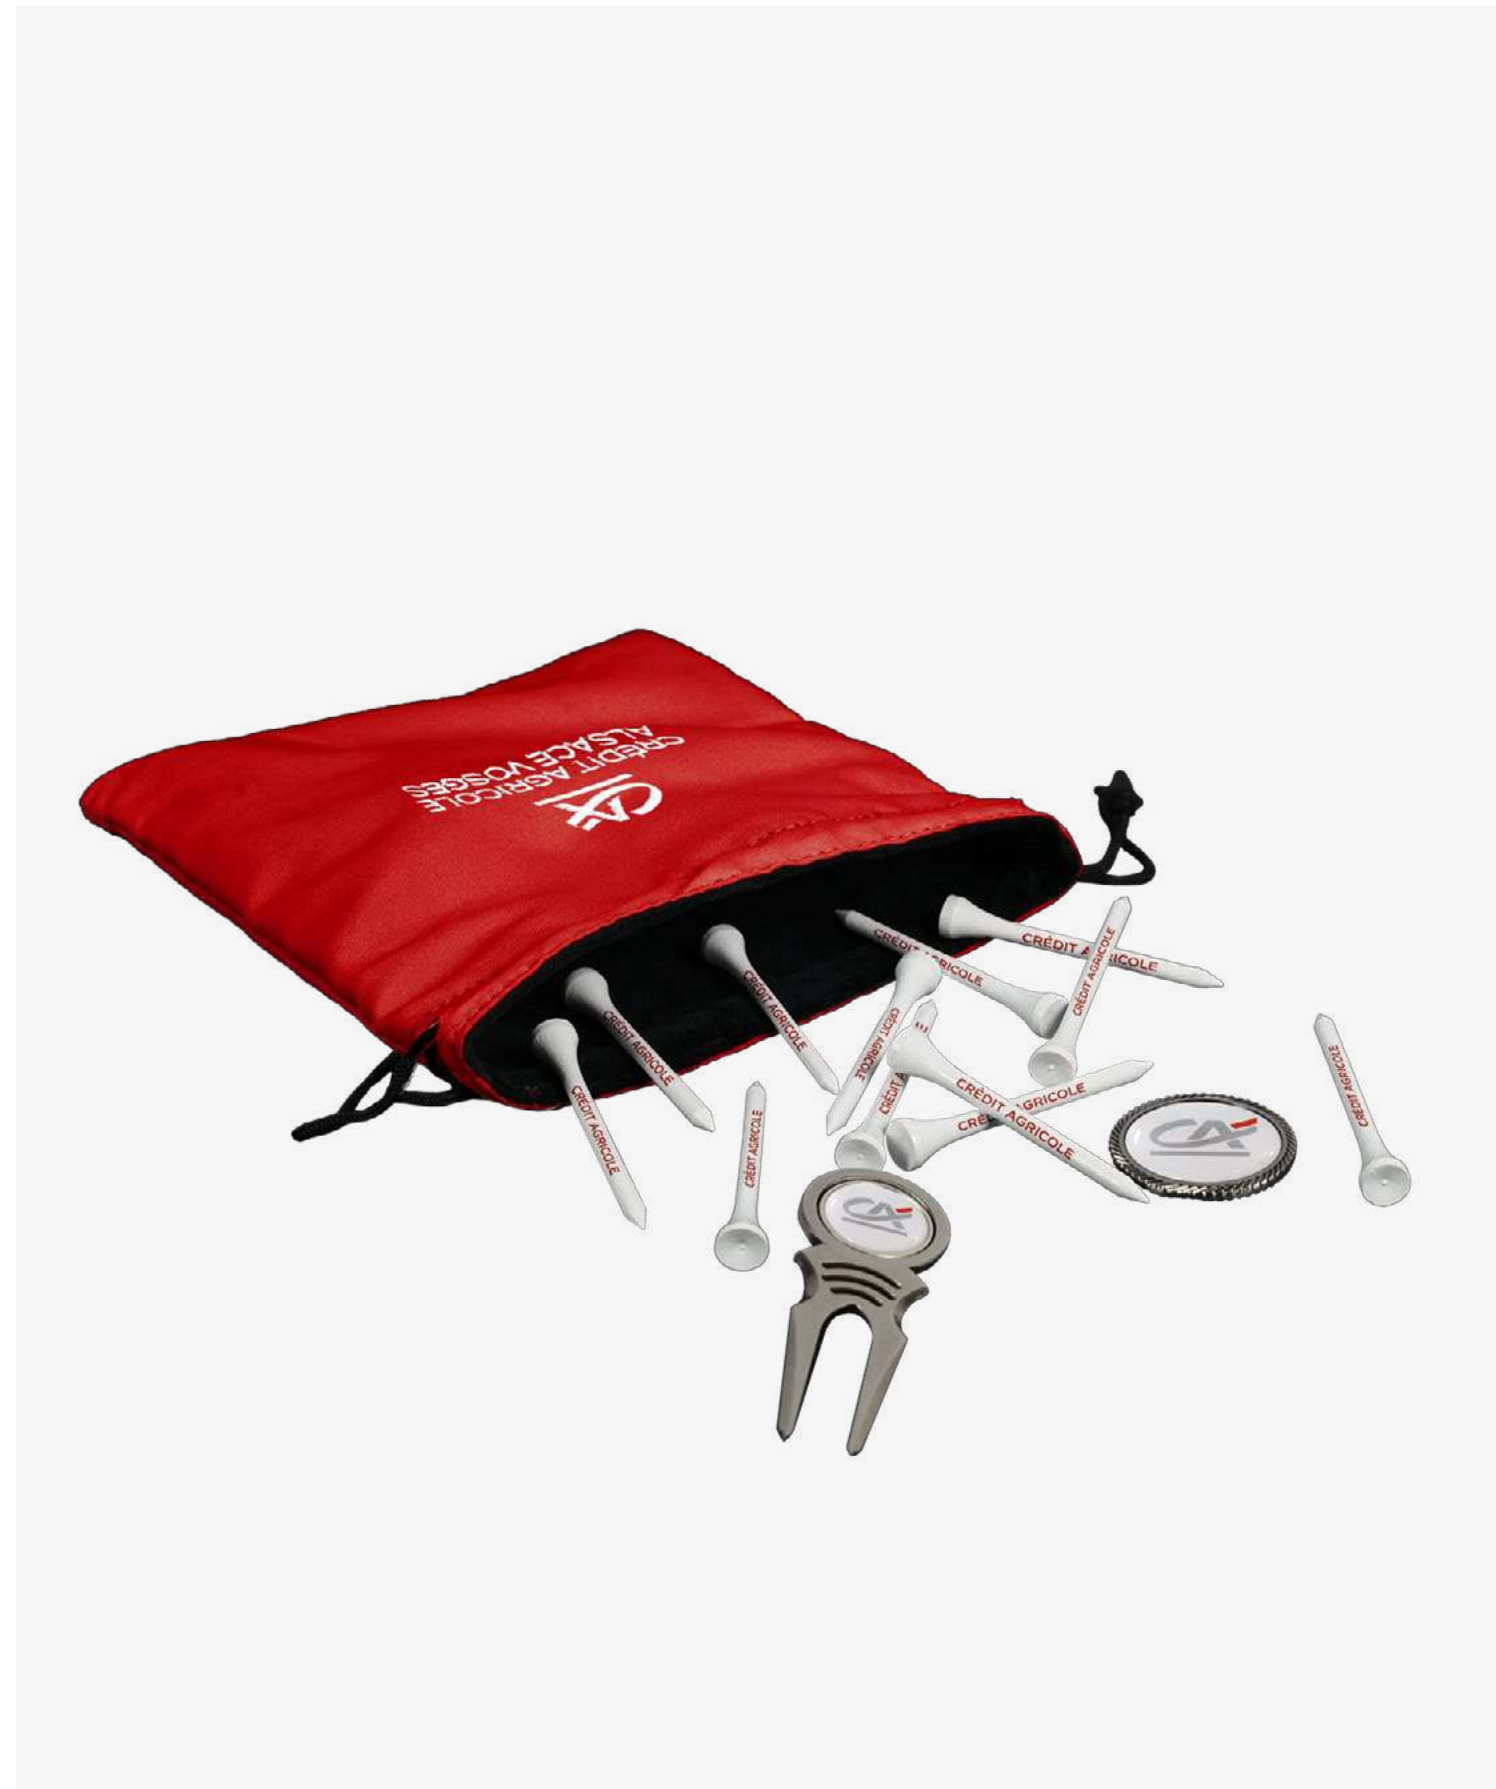

NONA GIFT BAG 1

WITH SOLAR PMR, HELIX MARKER & 20 PRINTED TEES

Gift bag with printed logo:
Helix Pitch Mark Repairer, Helix Marker & 20 x Printed Tees.

—
MOQ 30pcs