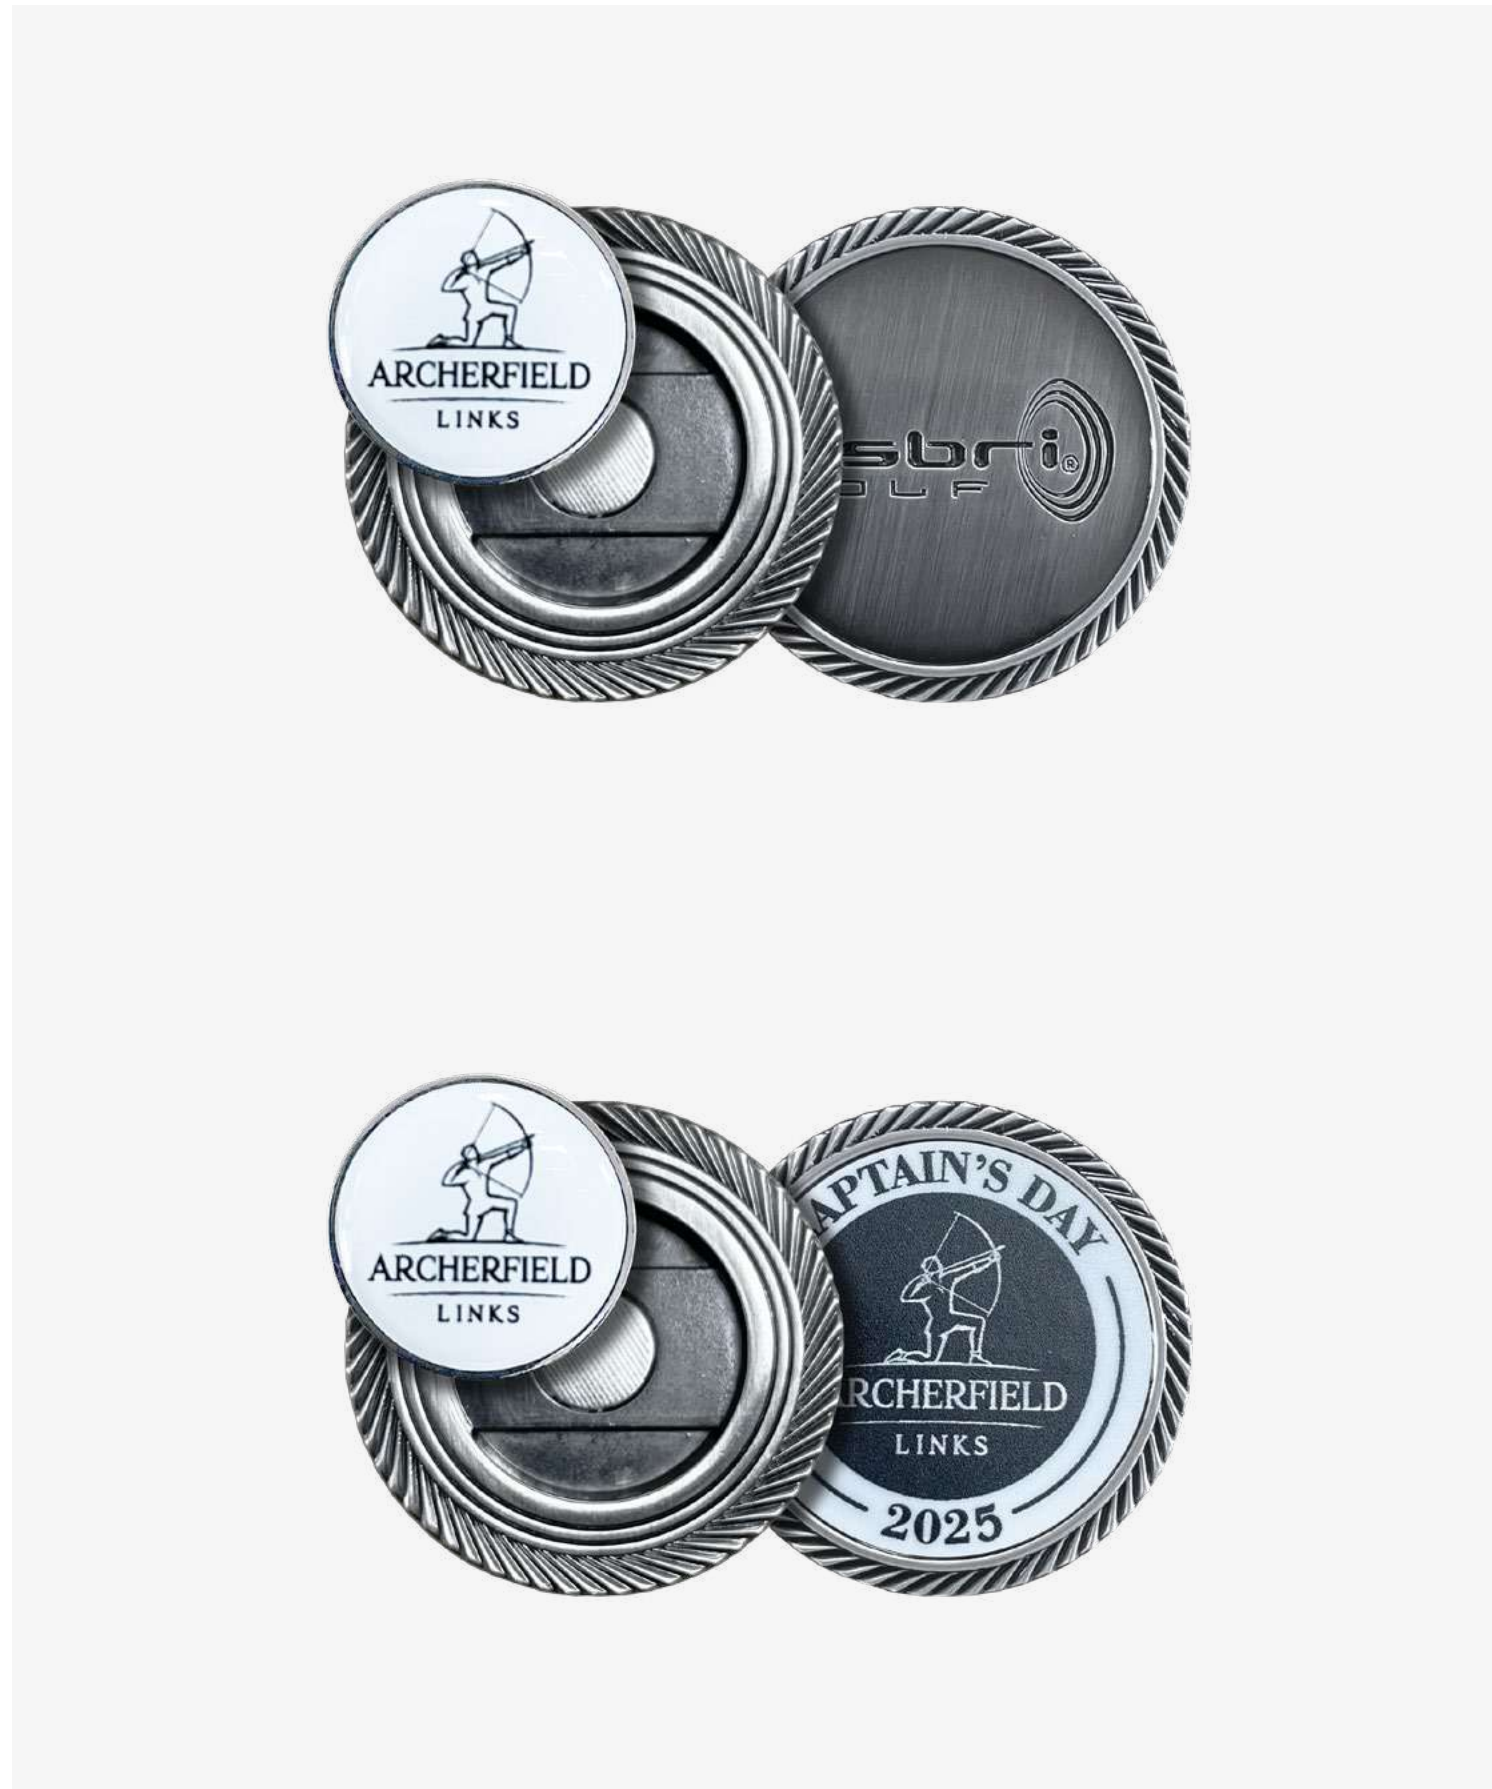

40mm HELIX HOLDER RESIN

Magnetic ball marker holder with 24mm marker.
Featuring Helix edge. Optional laminate on reverse.

Resin
MOQ 30pcs