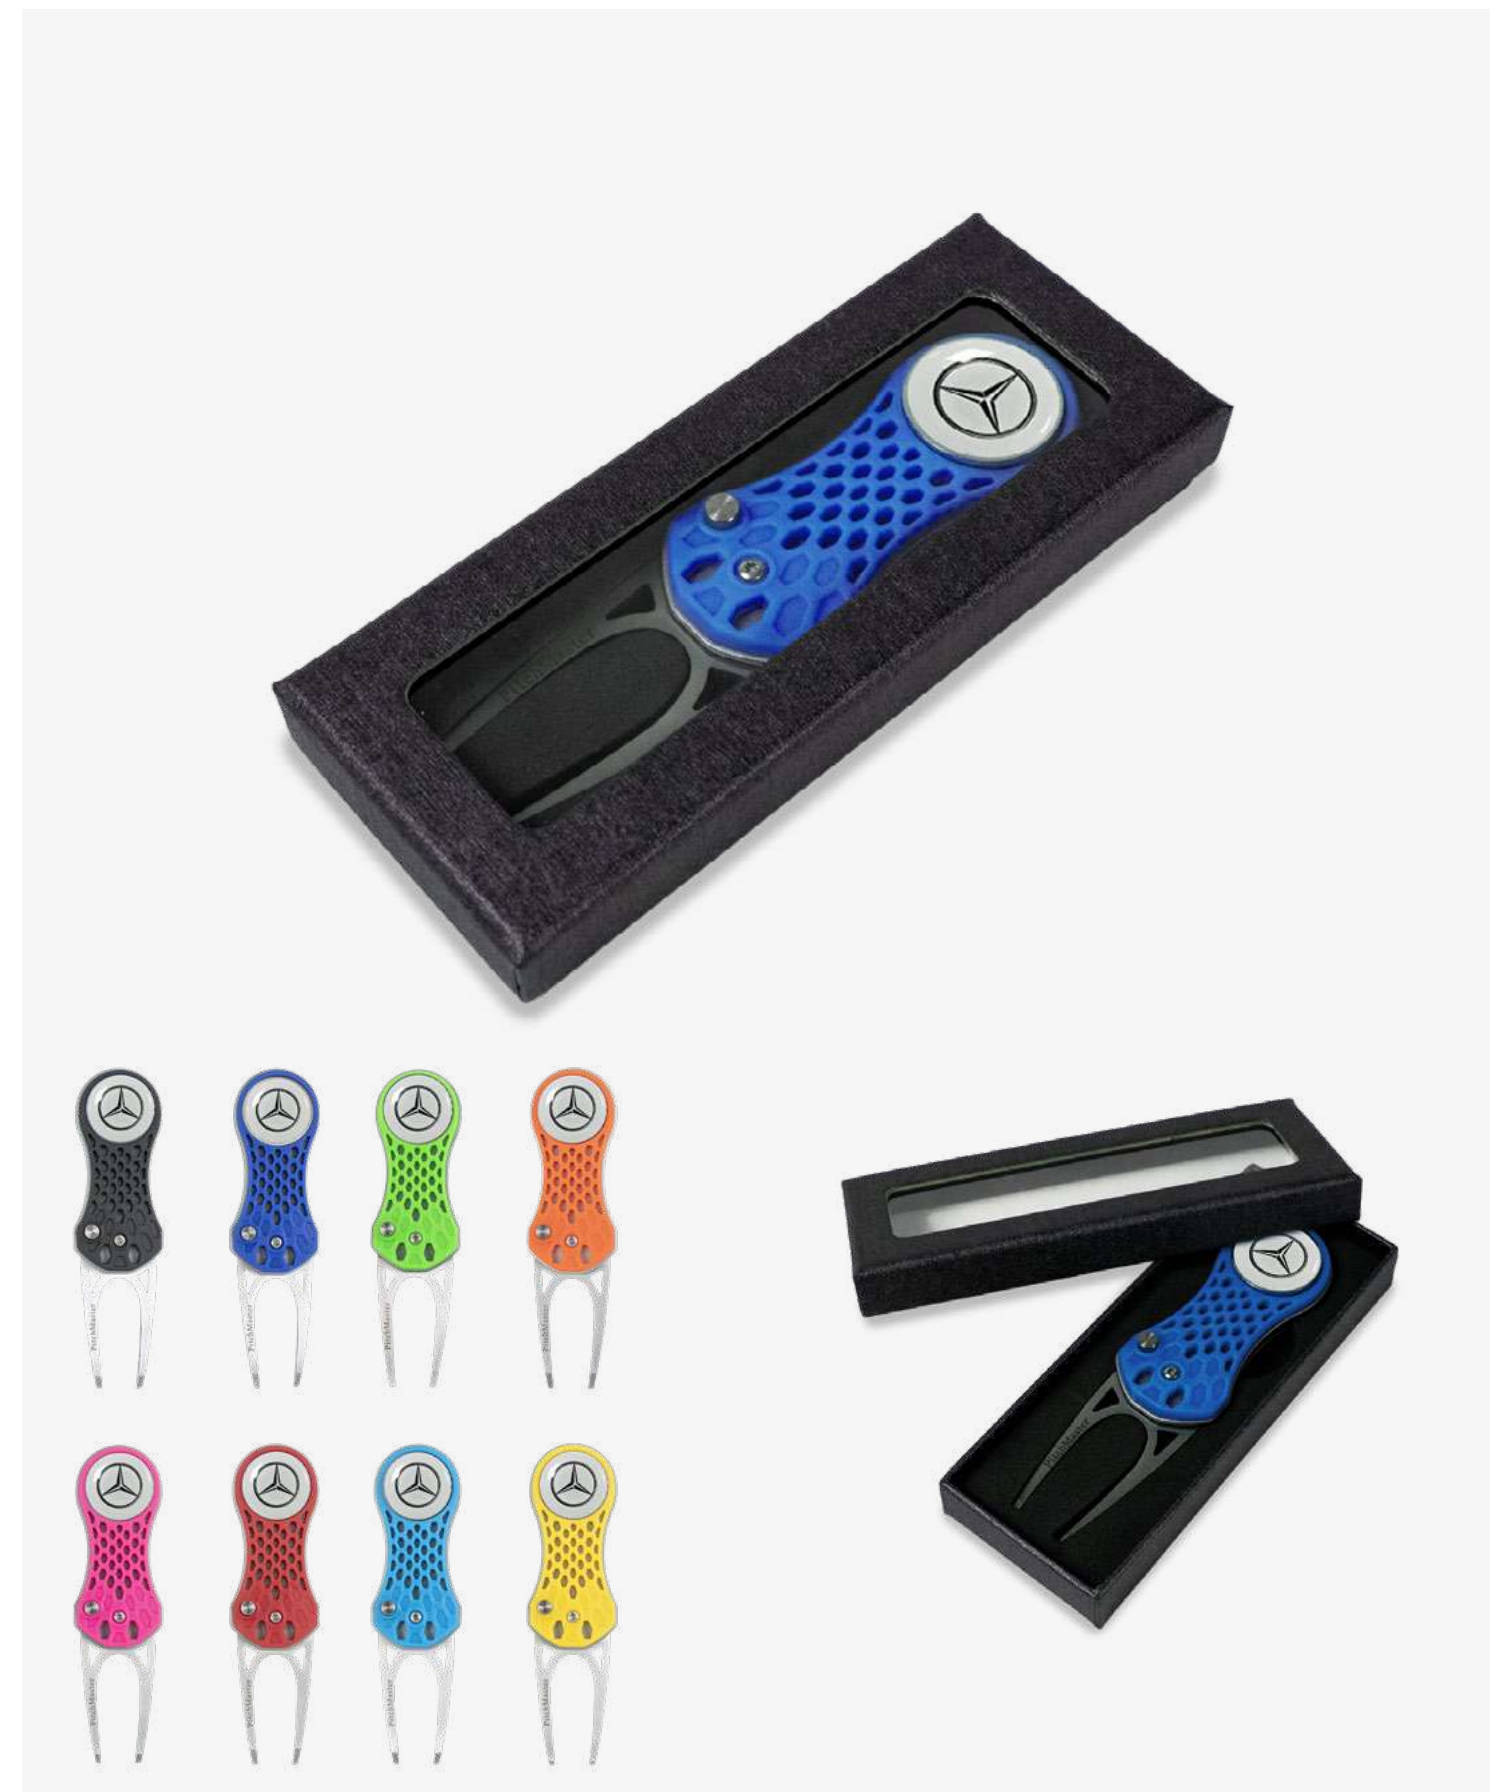

VENOM PITCHMASTER BOX

Plain or printed window gift box.
Contains Venom PitchMaster with removable ball marker.
Printed with epoxy resin dome.

—
Resin
MOQ 30pcs