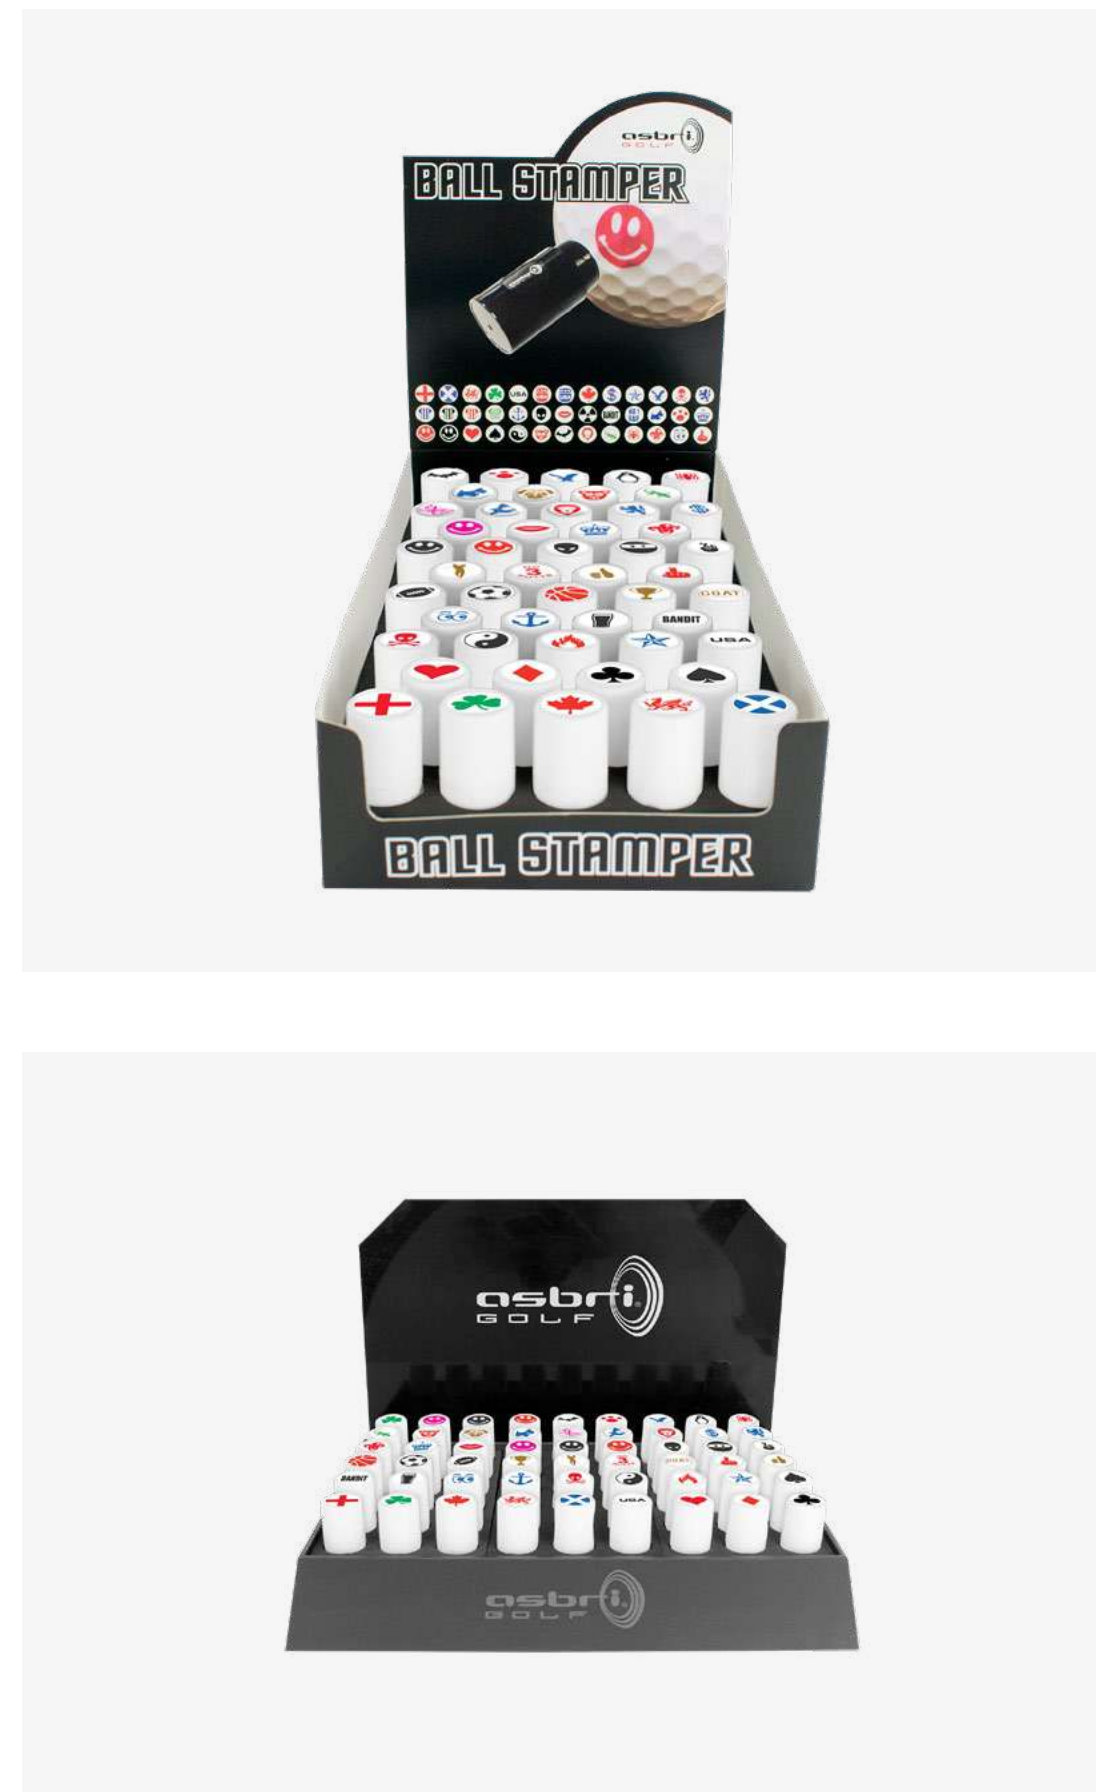

CUSTOM BALL STAMPER

Permanent ink golf ball stamper.
Customised with logo.

Custom
MOQ 150pcs