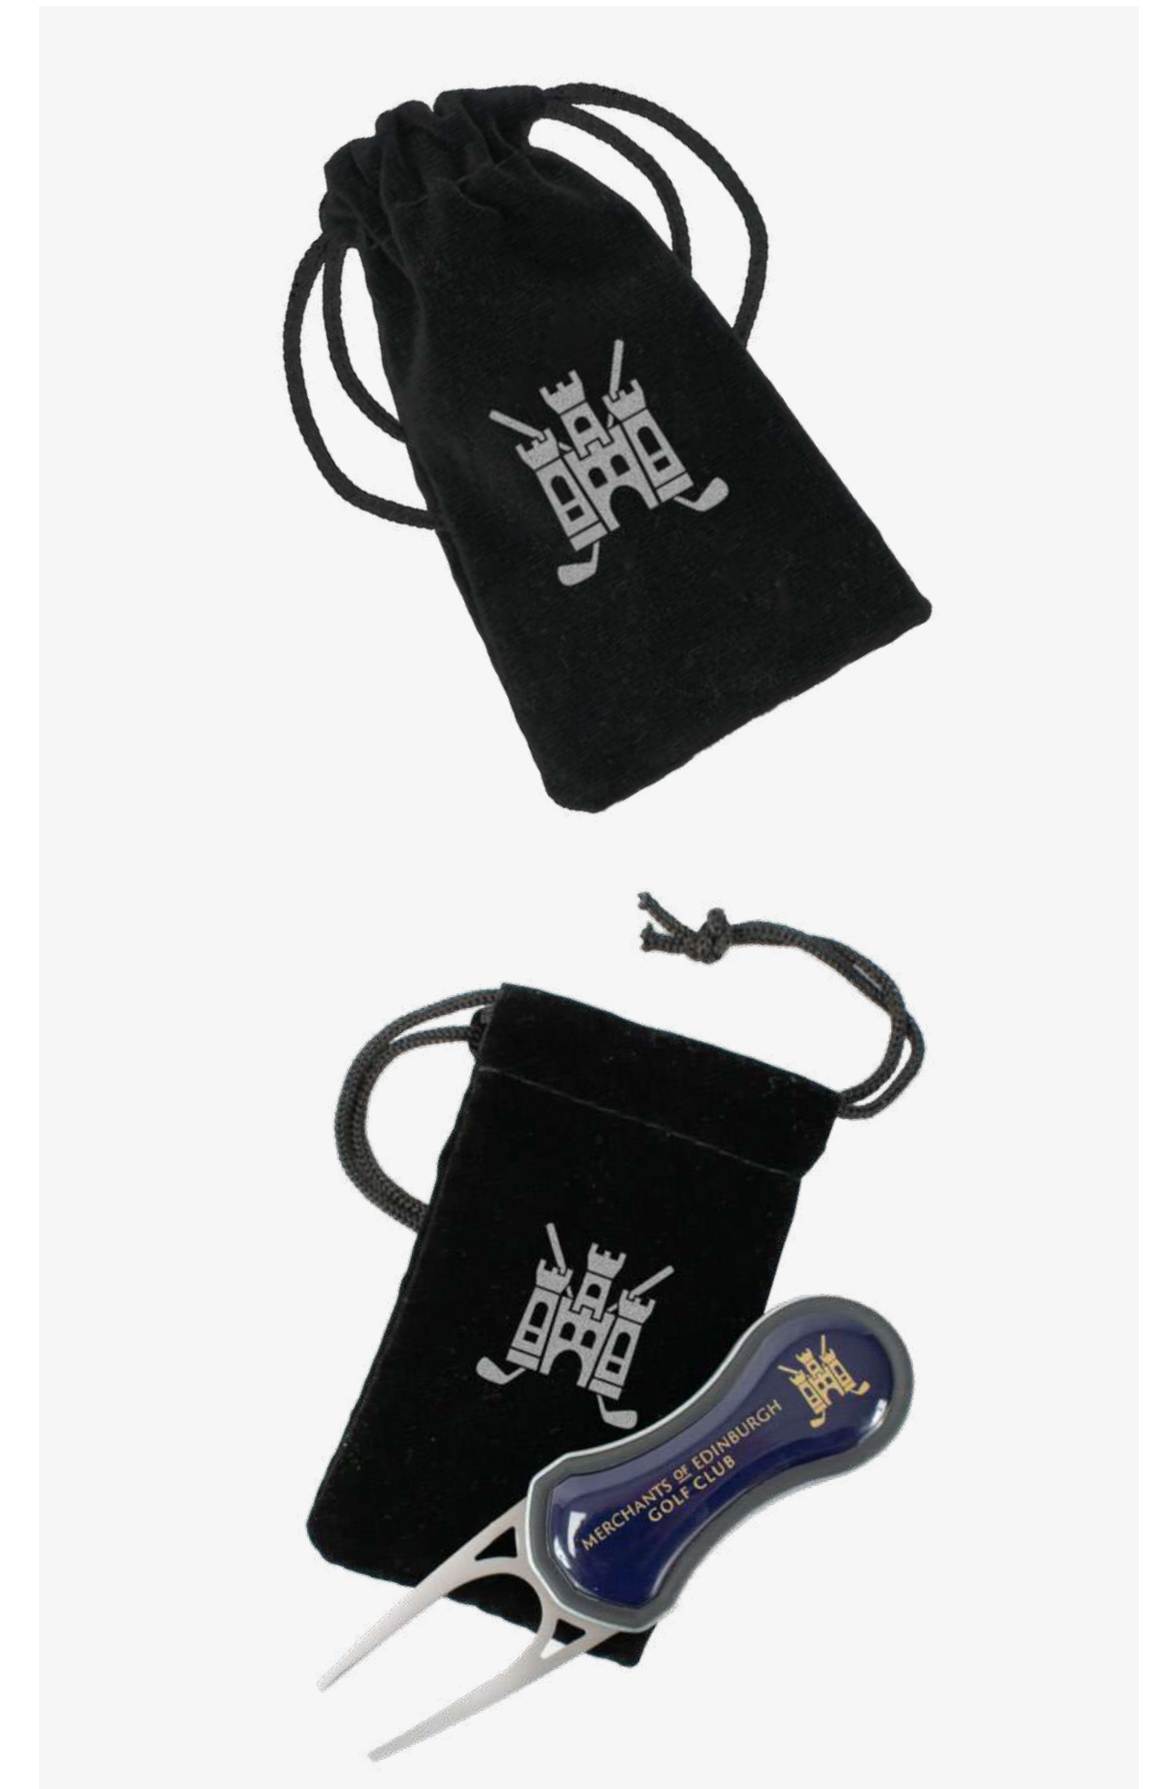

POCKET POUCH

Gift pouch. Compatible with all pitch mark repairers. Available plain or with full colour print.

Custom
MOQ 100pcs

DTF Print
MOQ 30pcs