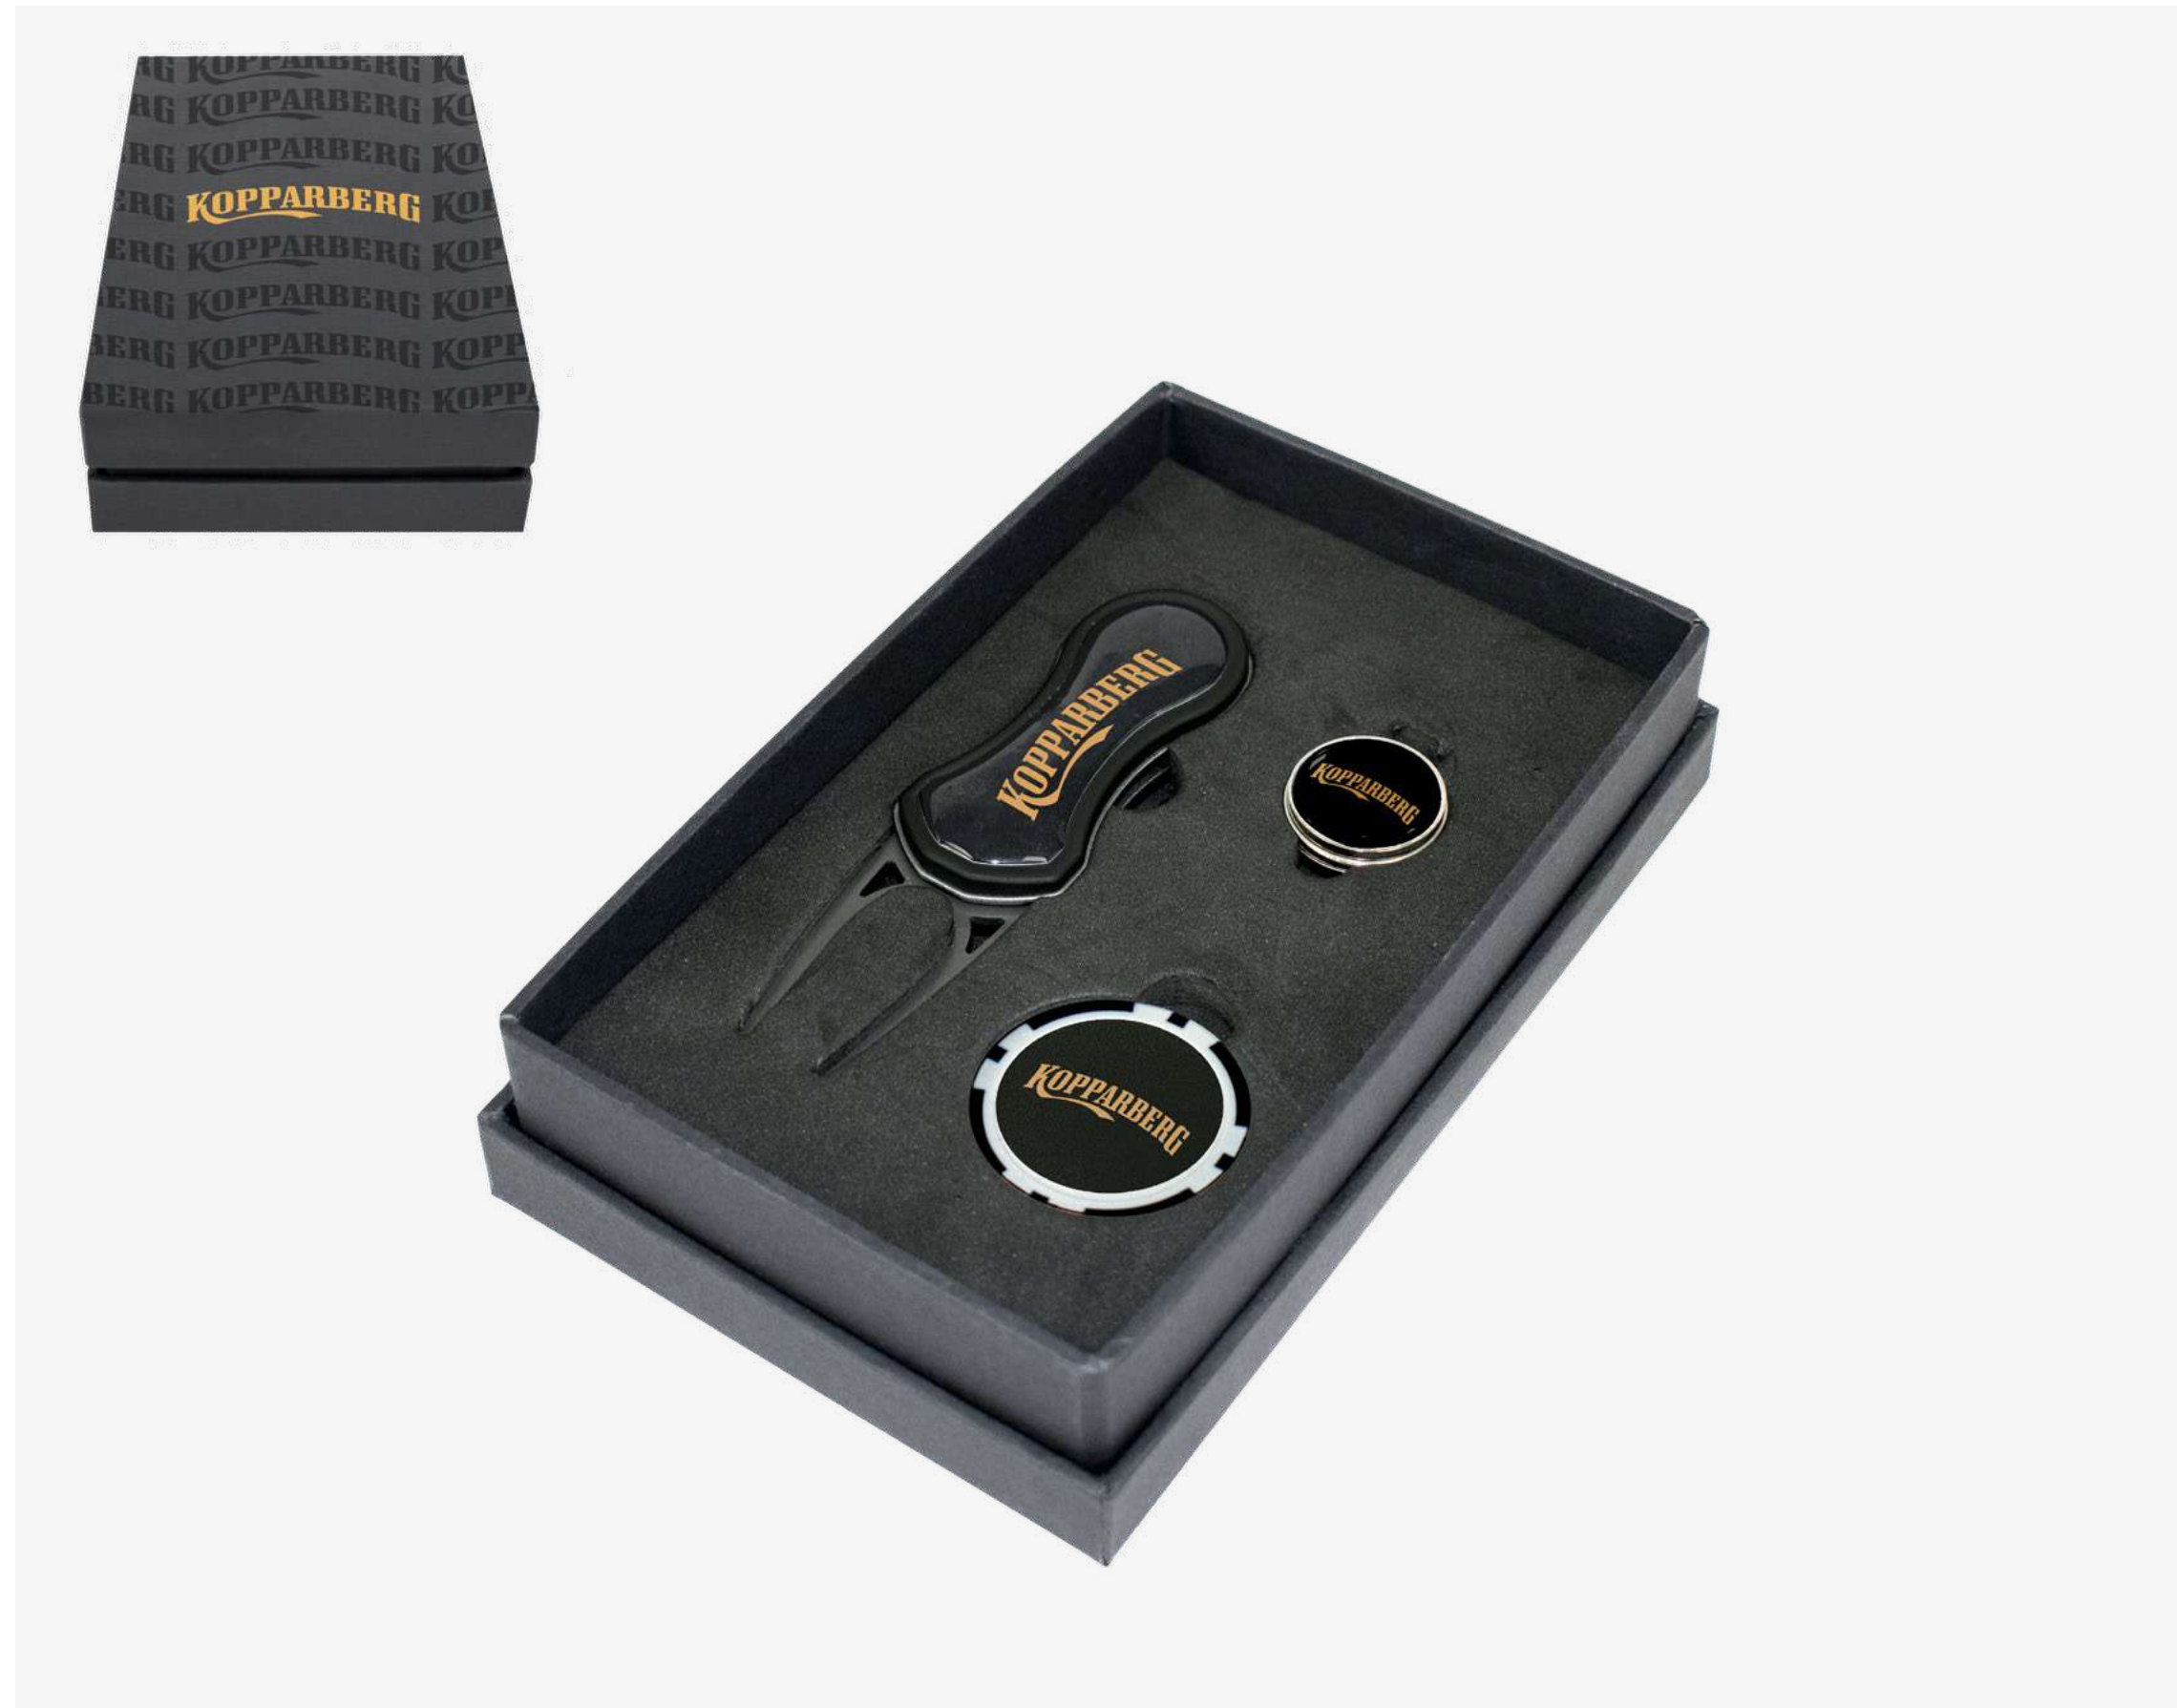

AMBASSADOR BOX 4

WITH TRIFOLD TOWEL, ORIGINAL PITCHMASTER & 3 PRINTED BALLS.

Luxury gift box with printed lid containing:
Trifold towel, Original PitchMaster & 3 Printed balls.

—
MOQ 30pcs

AMBASSADOR BOX 5

WITH VIPER PITCHMASTER, TOUR CAP CLIP & MONACO POKER CHIP.

Luxury gift box with printed lid containing:
Viper PitchMaster, Tour Cap Clip & Monaco Poker Chip.

MOQ 30pcs

AMBASSADOR BOX 6

WITH HELIX BAG TAG & HELIX RESIN PITCH MARK REPAIRER