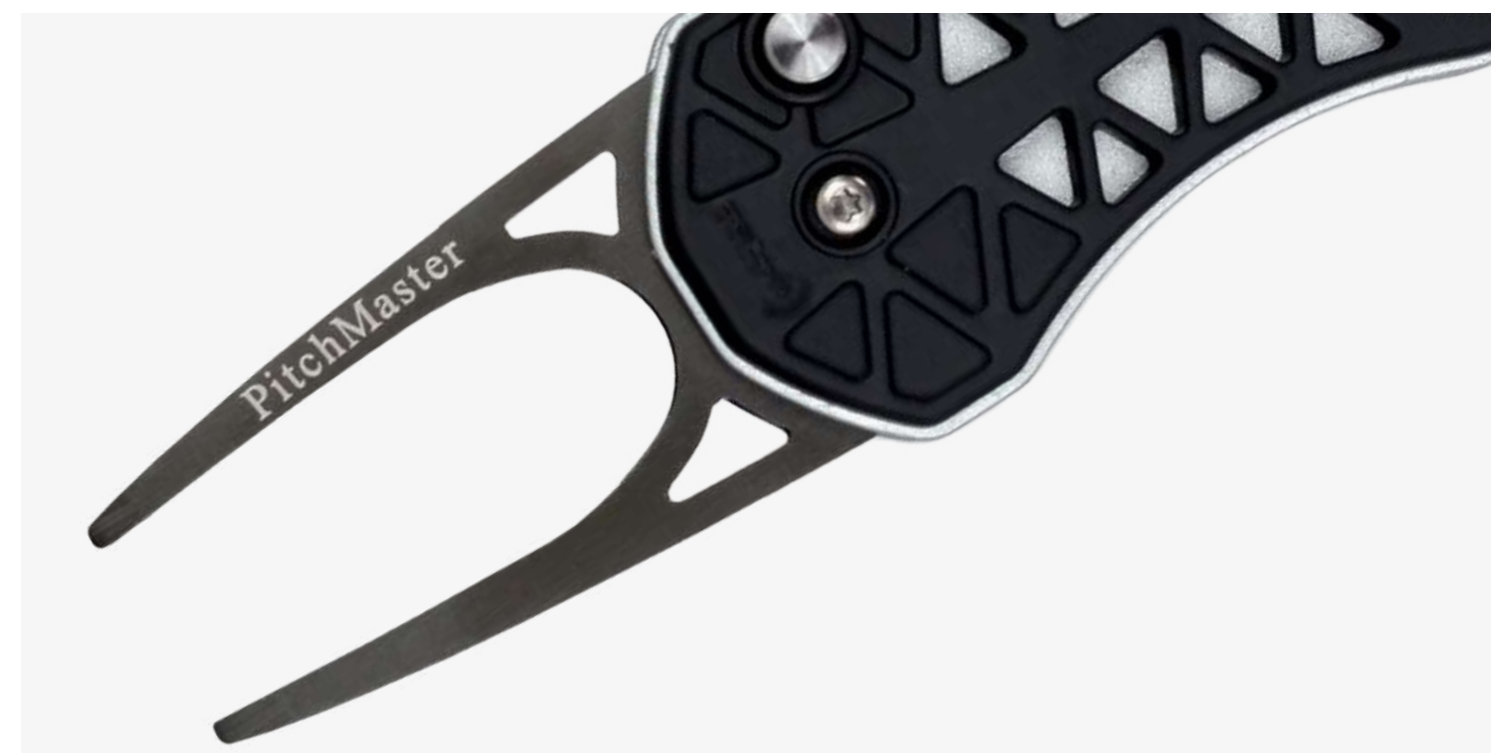

VIPER PITCHMASTER

Automatic lightweight retractable fork, with removable 24mm ball marker.
Large fixed resin logo on rear. Optional gift box.

— Custom
MOQ 100pcs

Resin
MOQ 30pcs