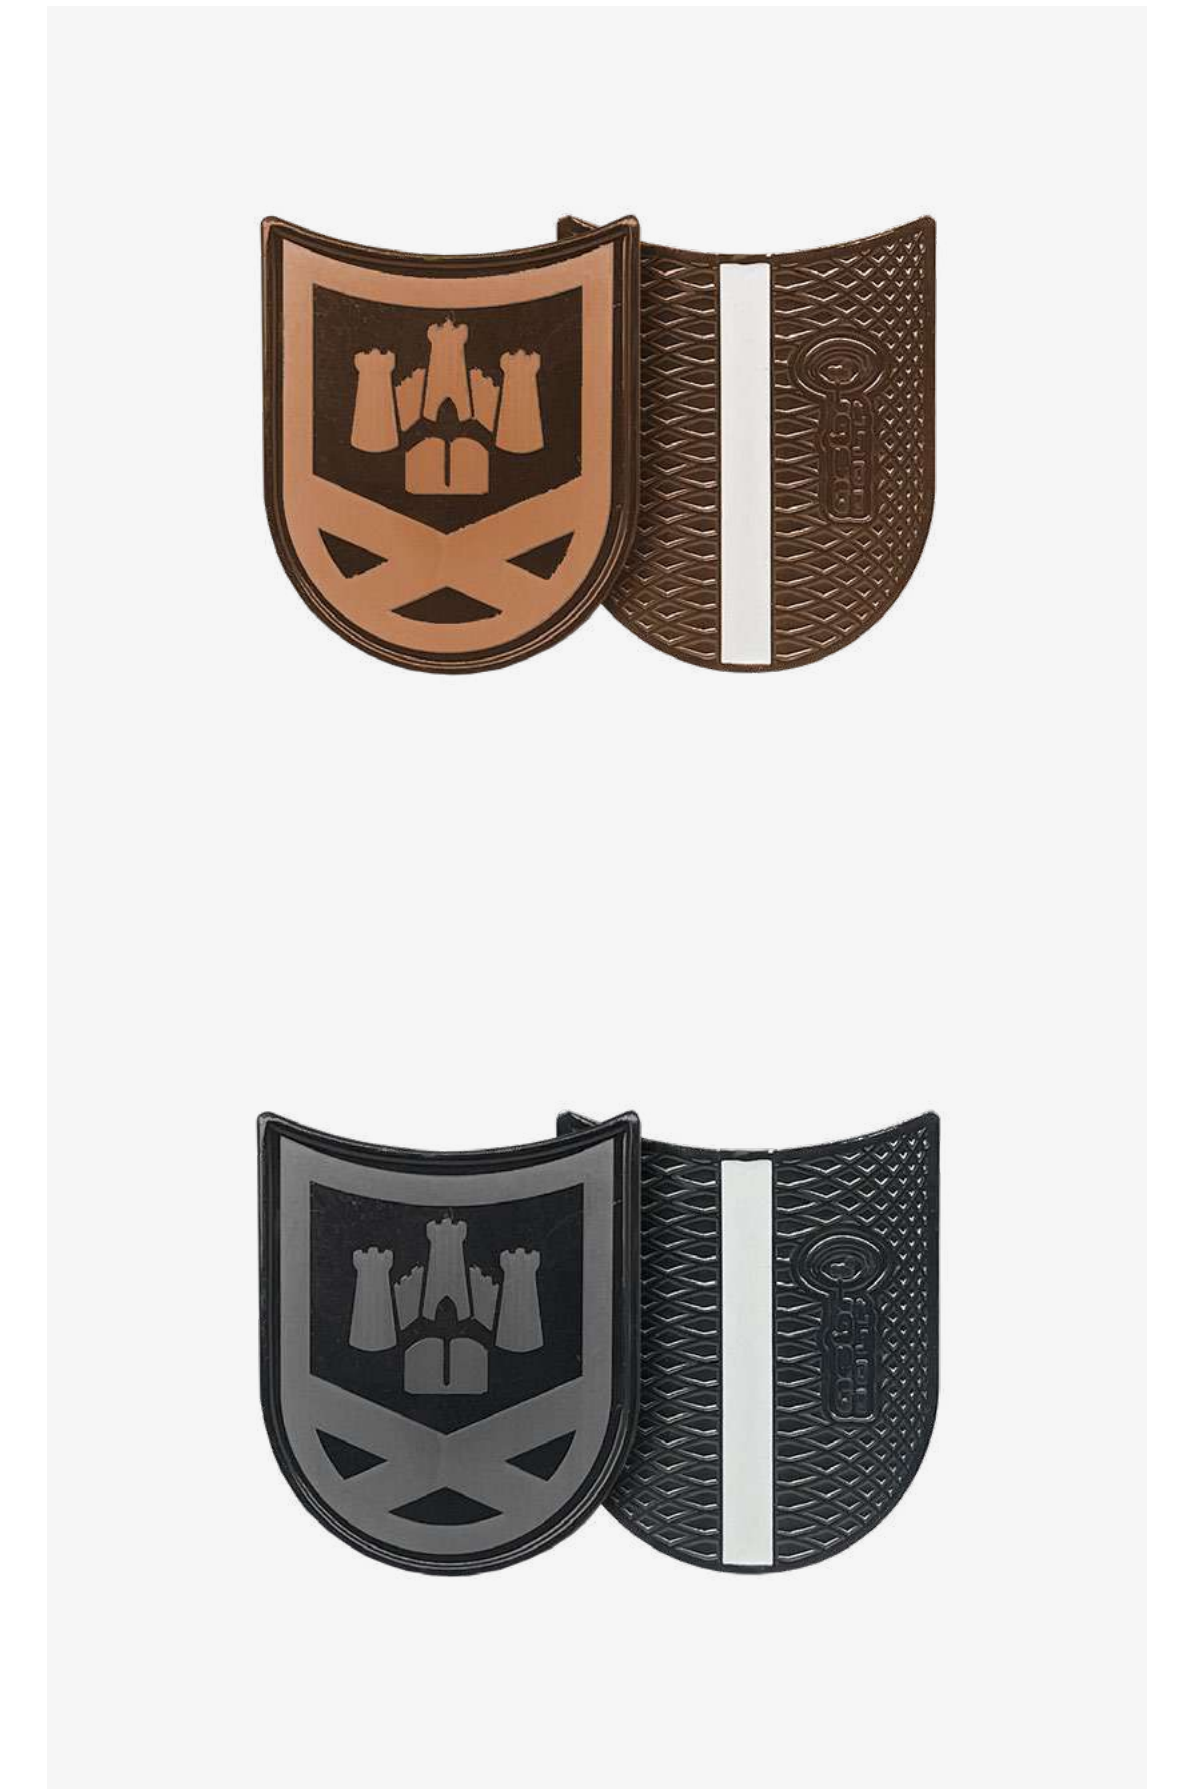

Copper Titanium

40mm OPTIC LINE-UP

Laser engraved metal marker.

Metal colours

Laser engraved
MOQ 30pcs

Copper Titanium

Laser engraved
MOQ 30pcs

40mm DELUXE HOLDER COLOUR