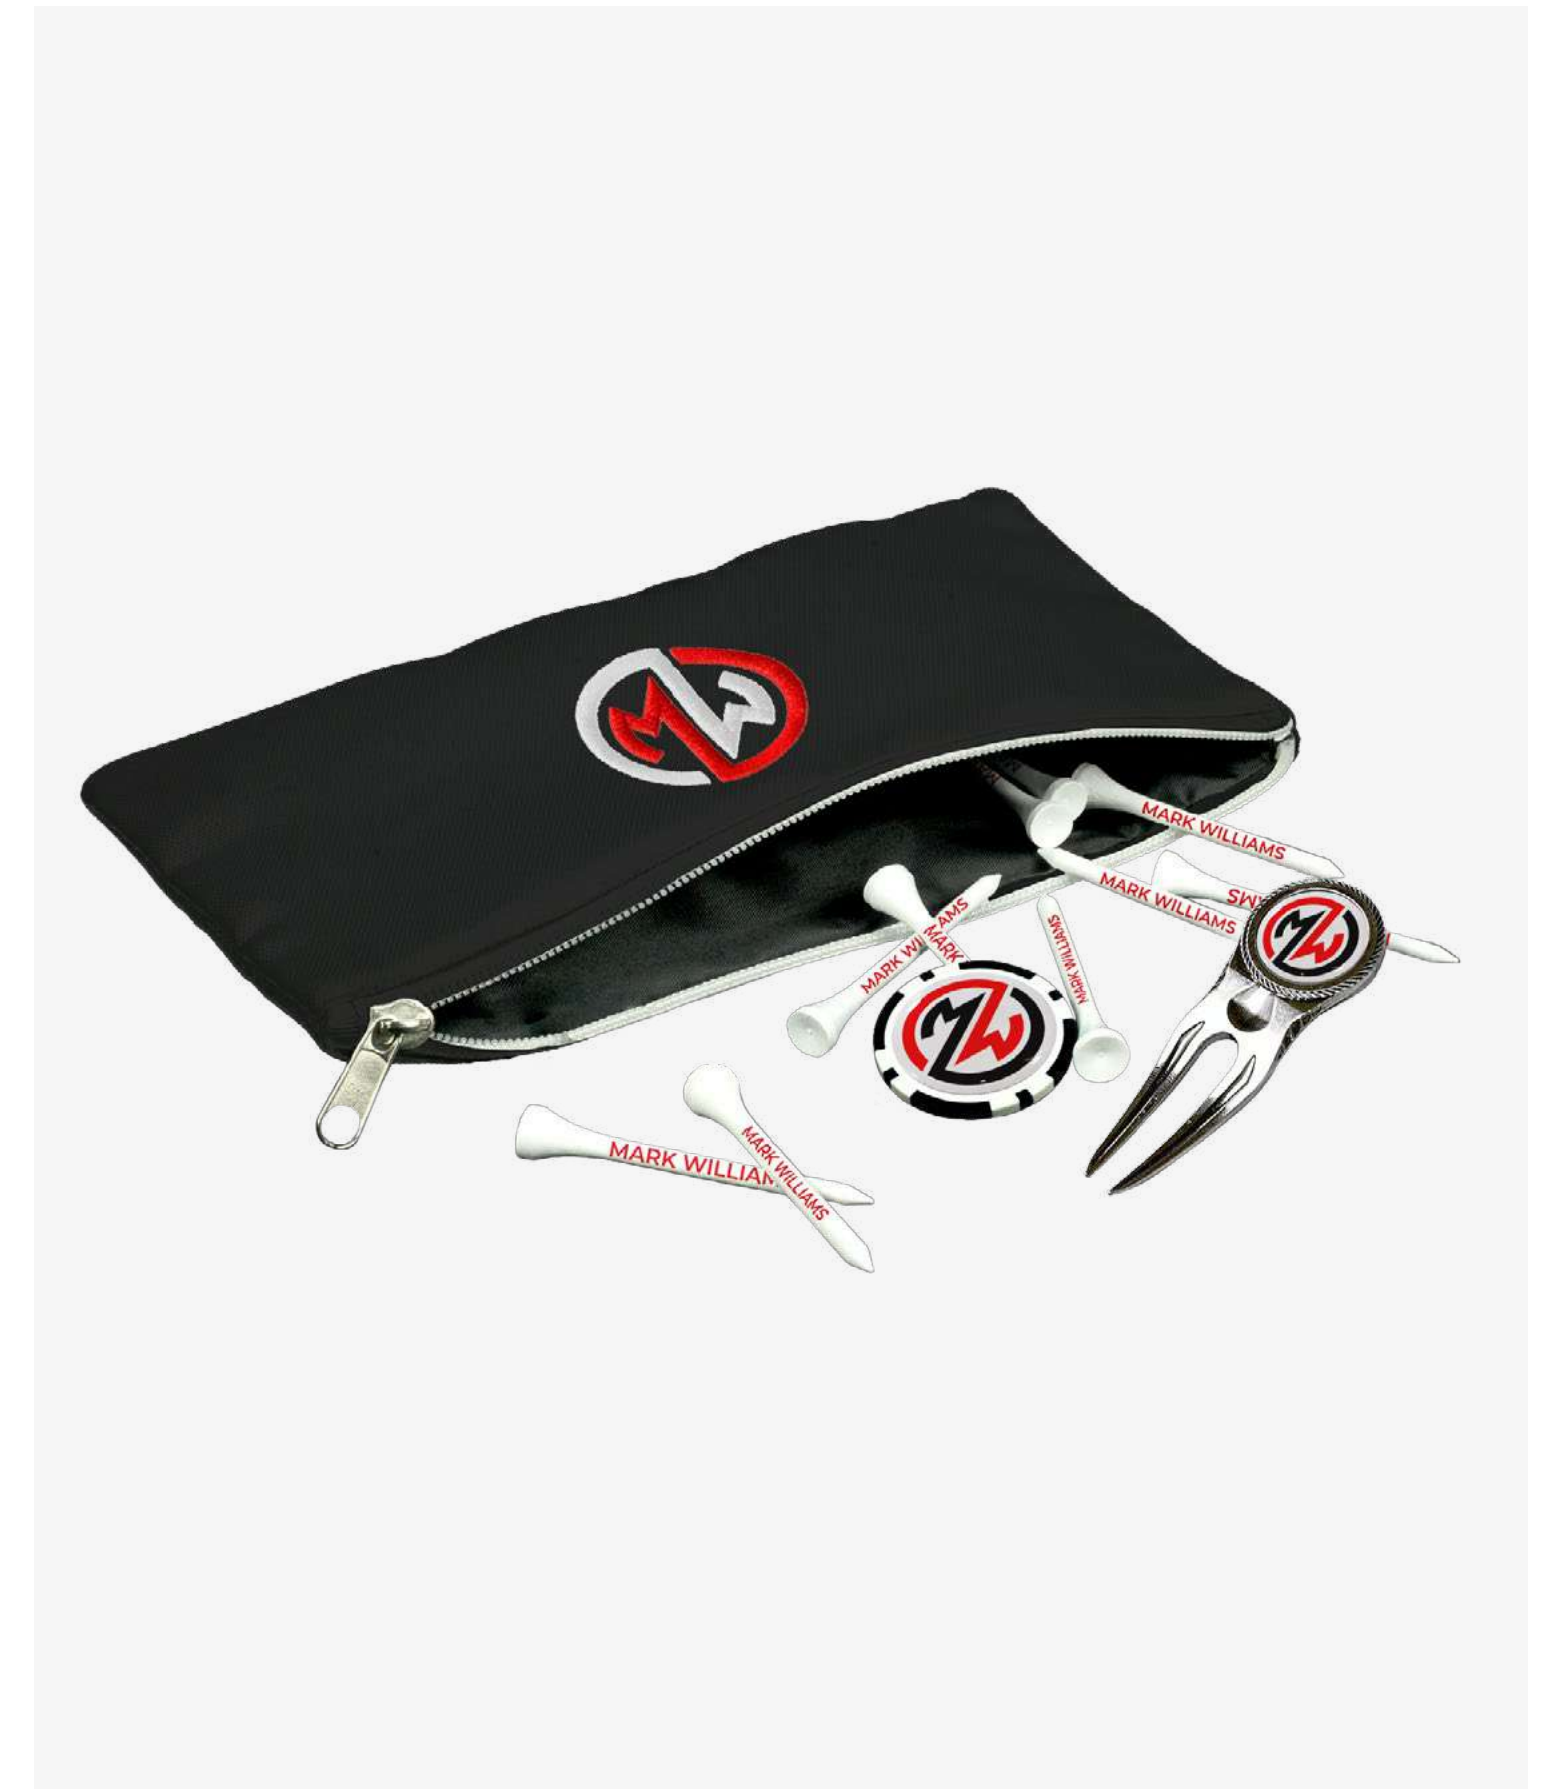

URBAN GIFT BAG 3

WITH HELIX PMR, MONACO POKER CHIP & 20 PRINTED TEES.

Gift bag with embroidered logo:
Helix Pitch Mark Repairer, Monaco Poker Chip & 20 x Printed Tees.

—
MOQ 30pcs