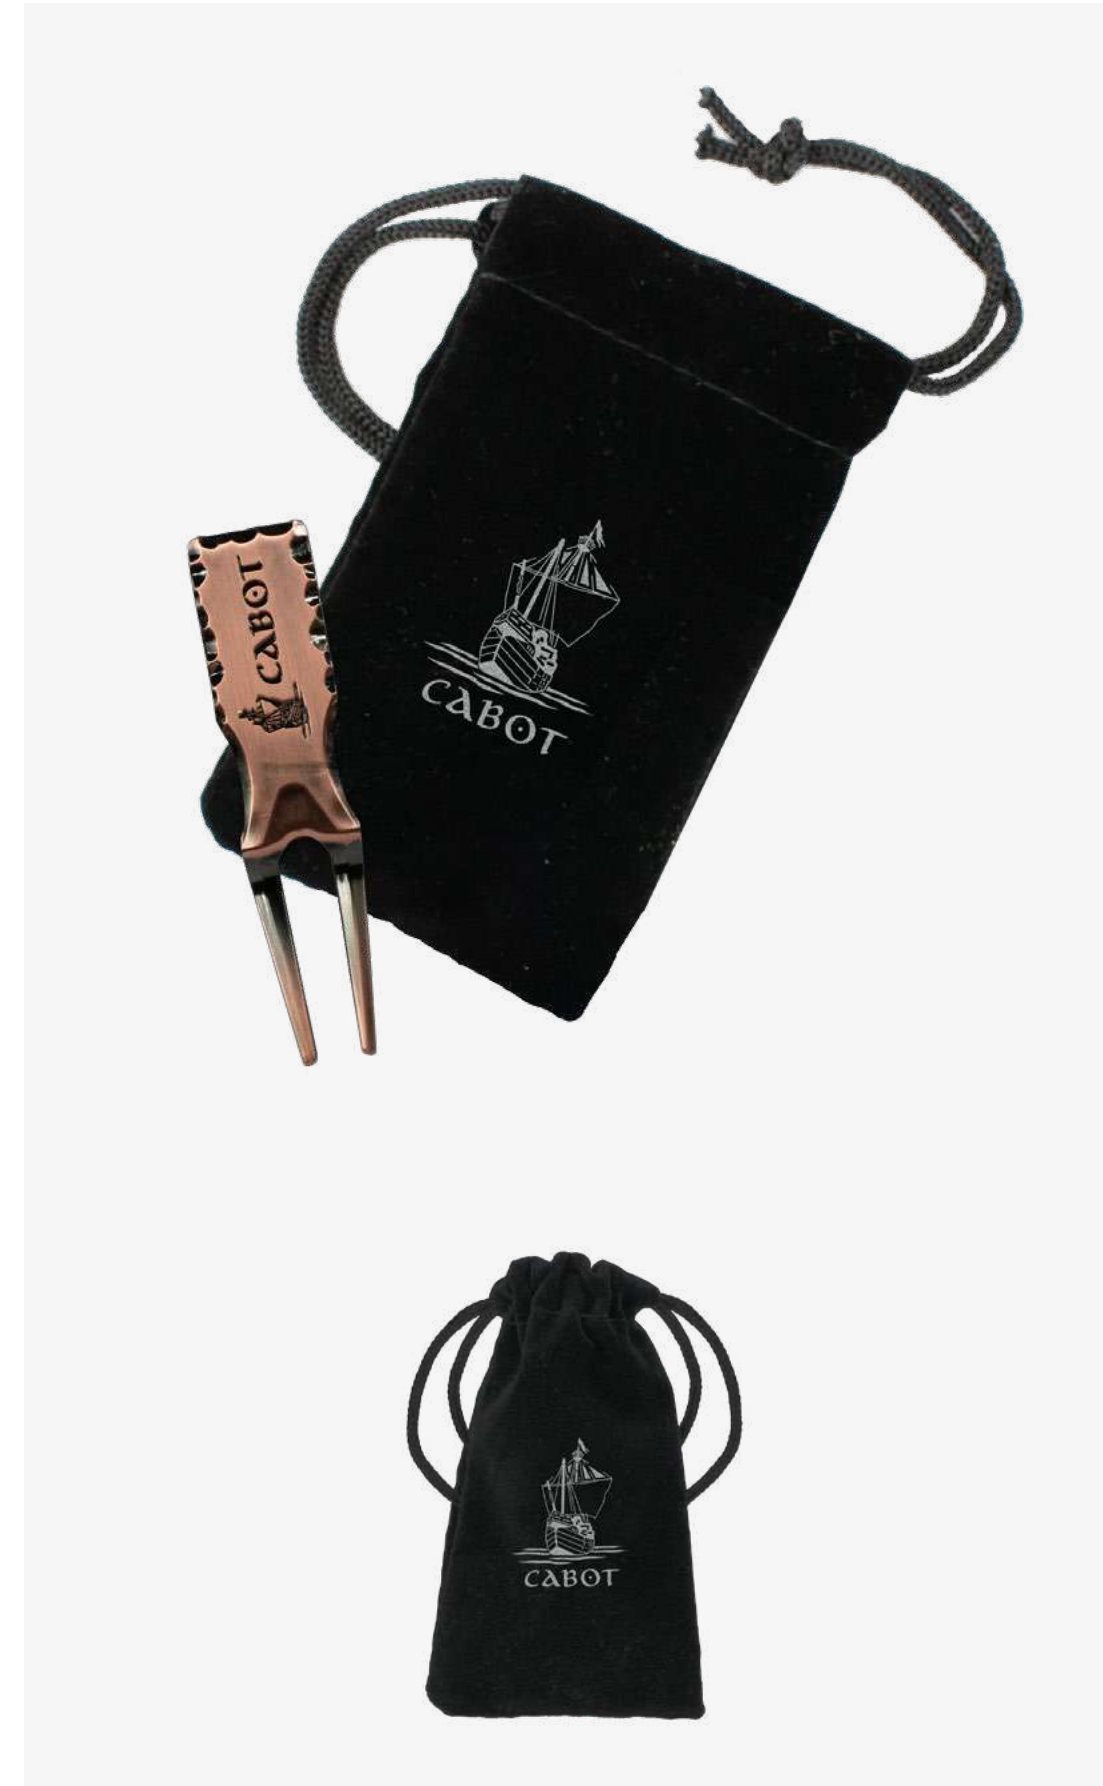

GIFT POUCH 6

WITH CUSTOM SOVEREIGN PITCH MARK REPAIRER

Plain or printed pouch.
Contains Custom Sovereign pitch mark repairer.

—
Custom
MOQ 100pcs