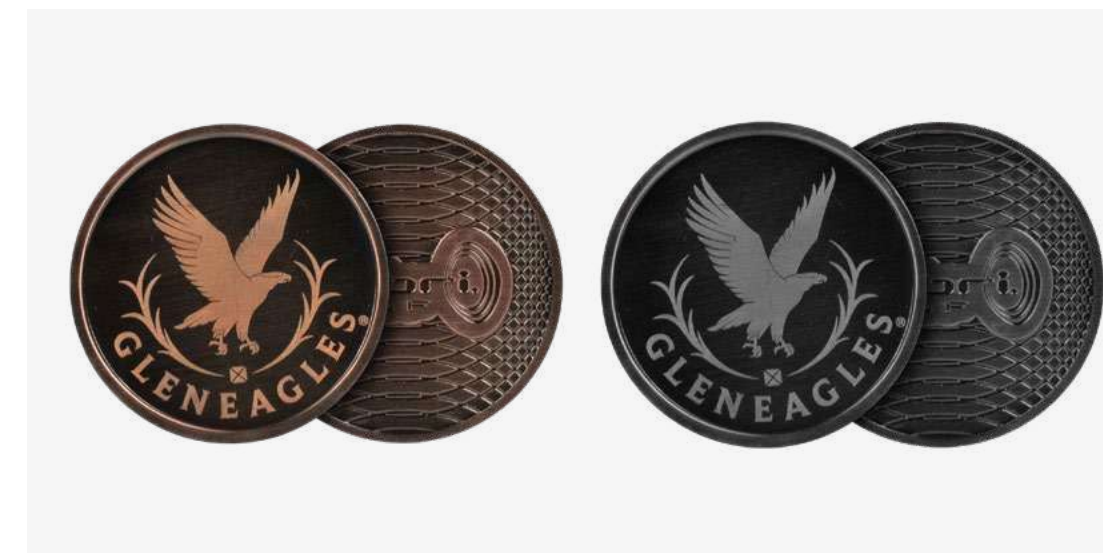

24MM OPTIC LASER

Laser engraved metal marker.

Metal colours

Laser engraved
MOQ 30pcs