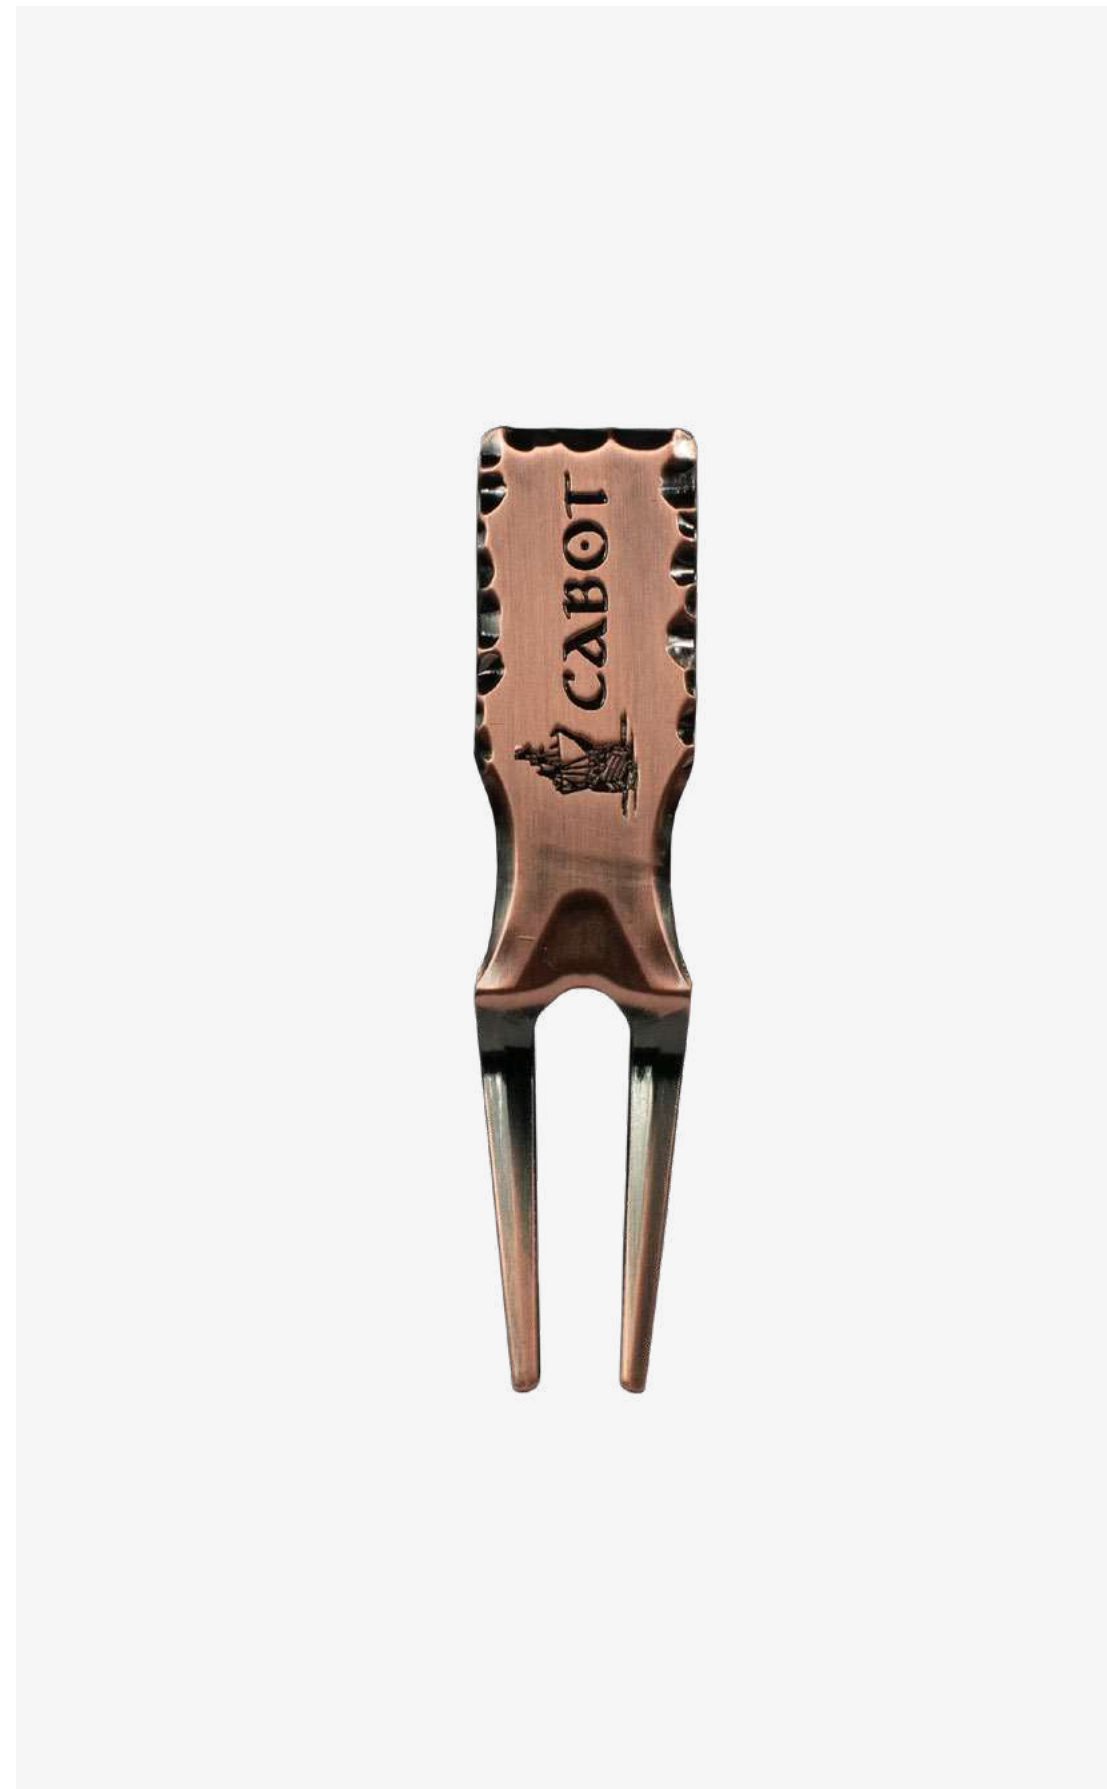

Metal colours

Bronze Copper Silver Titanium

Custom
MOQ 100pcs

Custom
MOQ 100pcs

CUSTOM SOVEREIGN

Custom pitch mark repairer with stamped logo and hammered edge. Multiple finishes available. Also available with single prong.