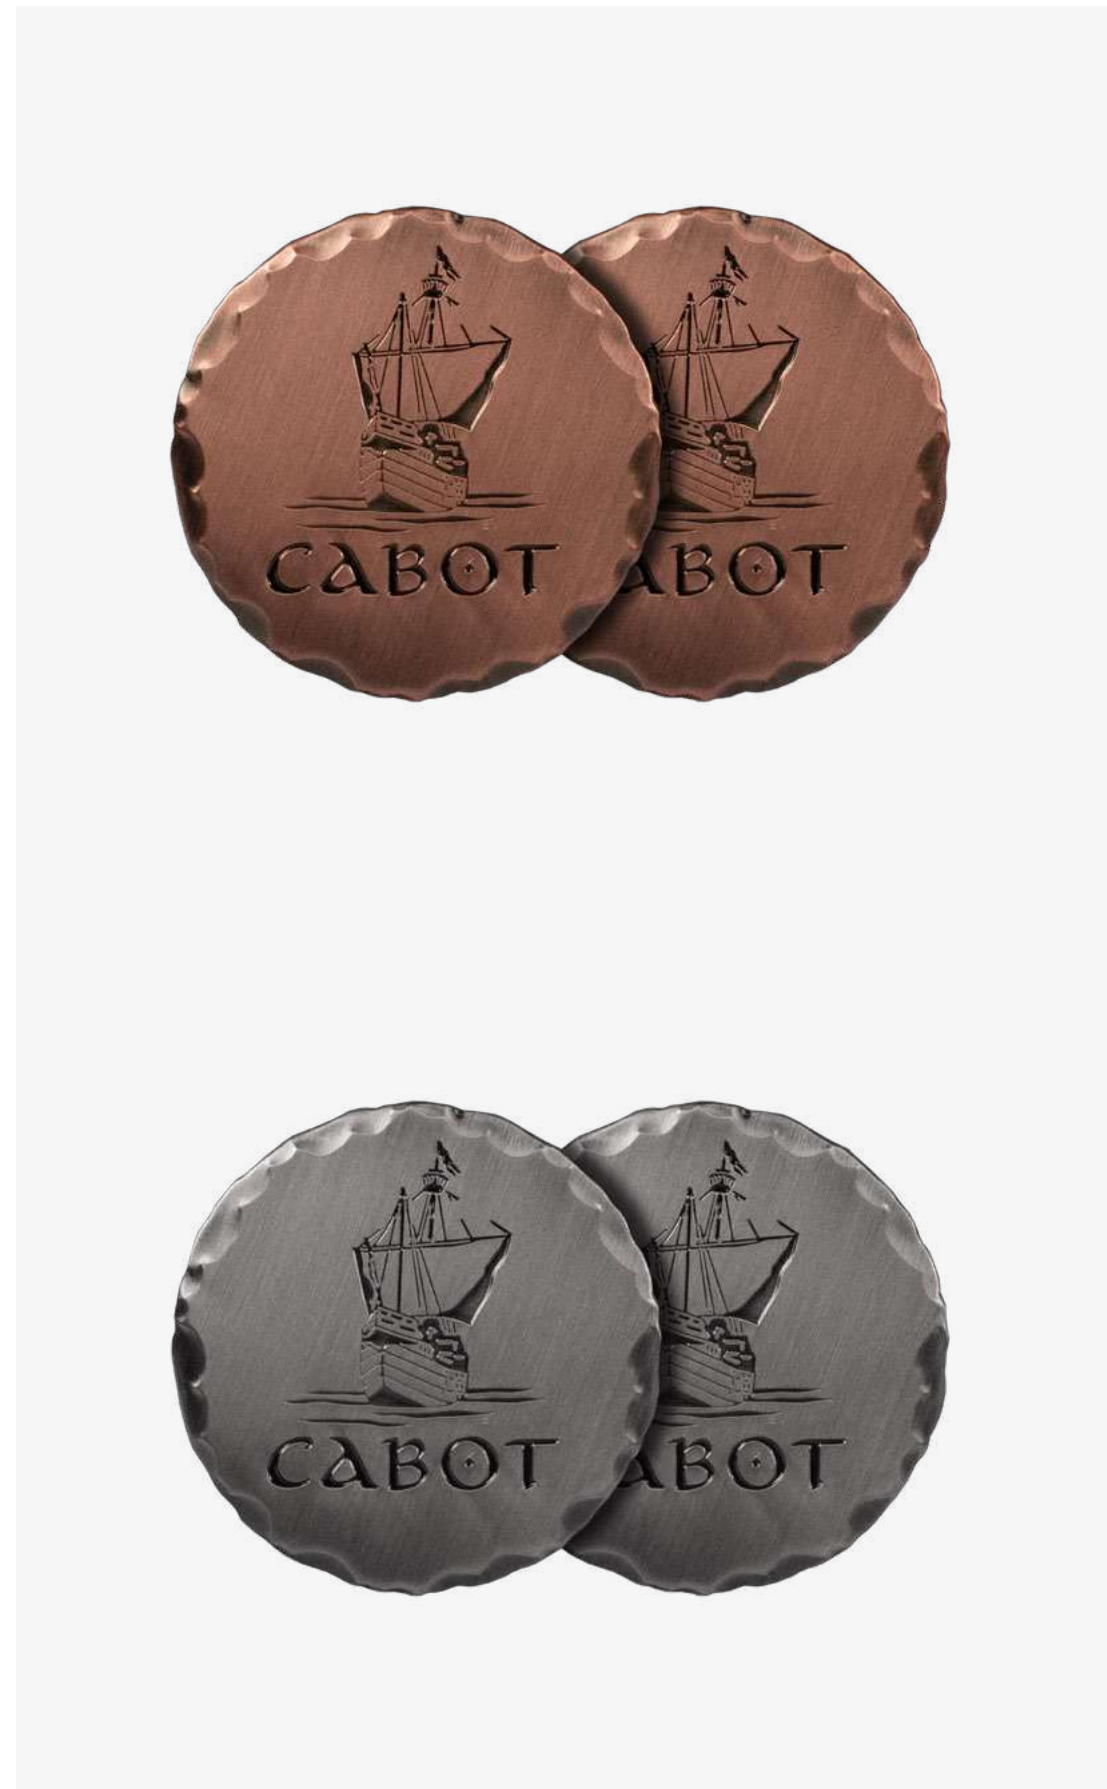

40mm SOVEREIGN

Stamped metal marker with multiple finishes available.
Hammer edge.

Metal colours