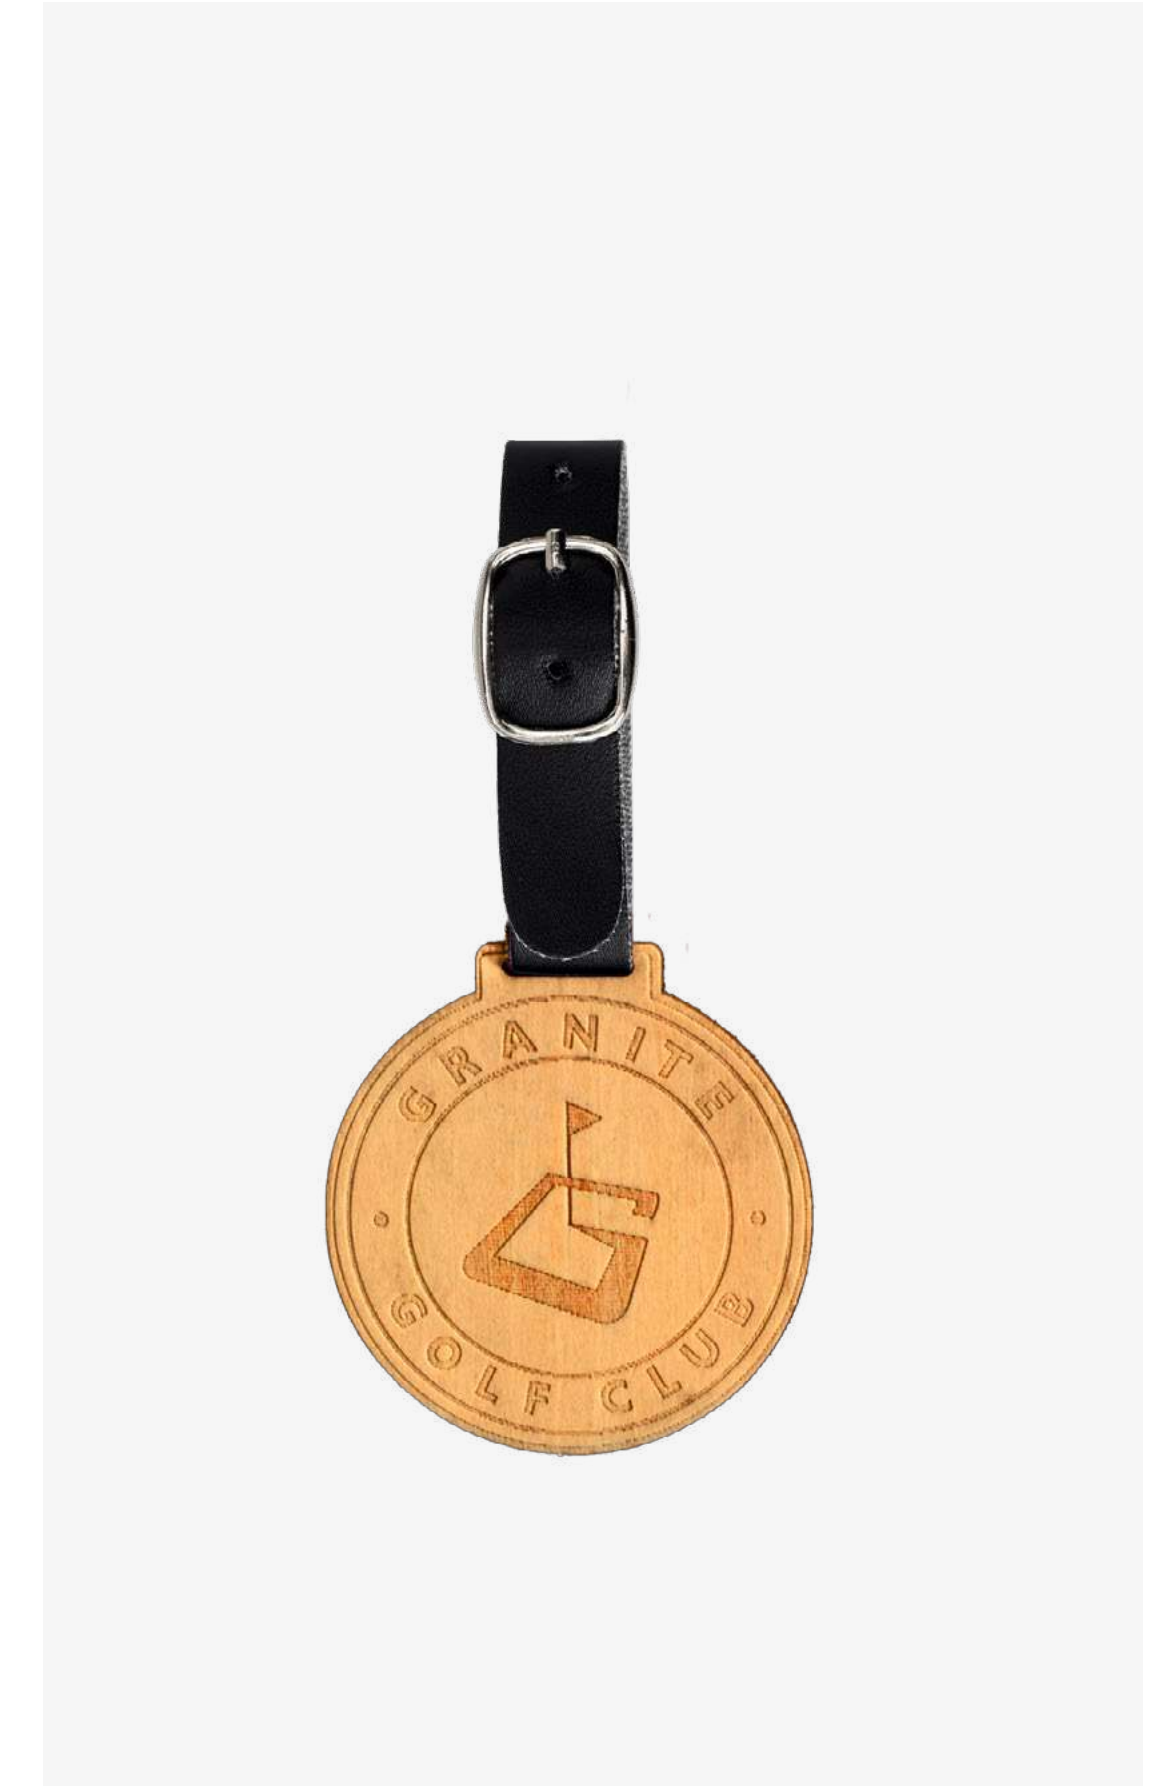

Metal colours

CUSTOM 3D FLEX

Custom shape, 3D rubber bag tag.
Leather strap.

CUSTOM BAMBOO

Laser etched bamboo. Single or double sided.
Leather strap.

HELIX

Luxury metal bag tag. Printed with epoxy resin dome. Membership sticker area on rear. Large metal clasp.