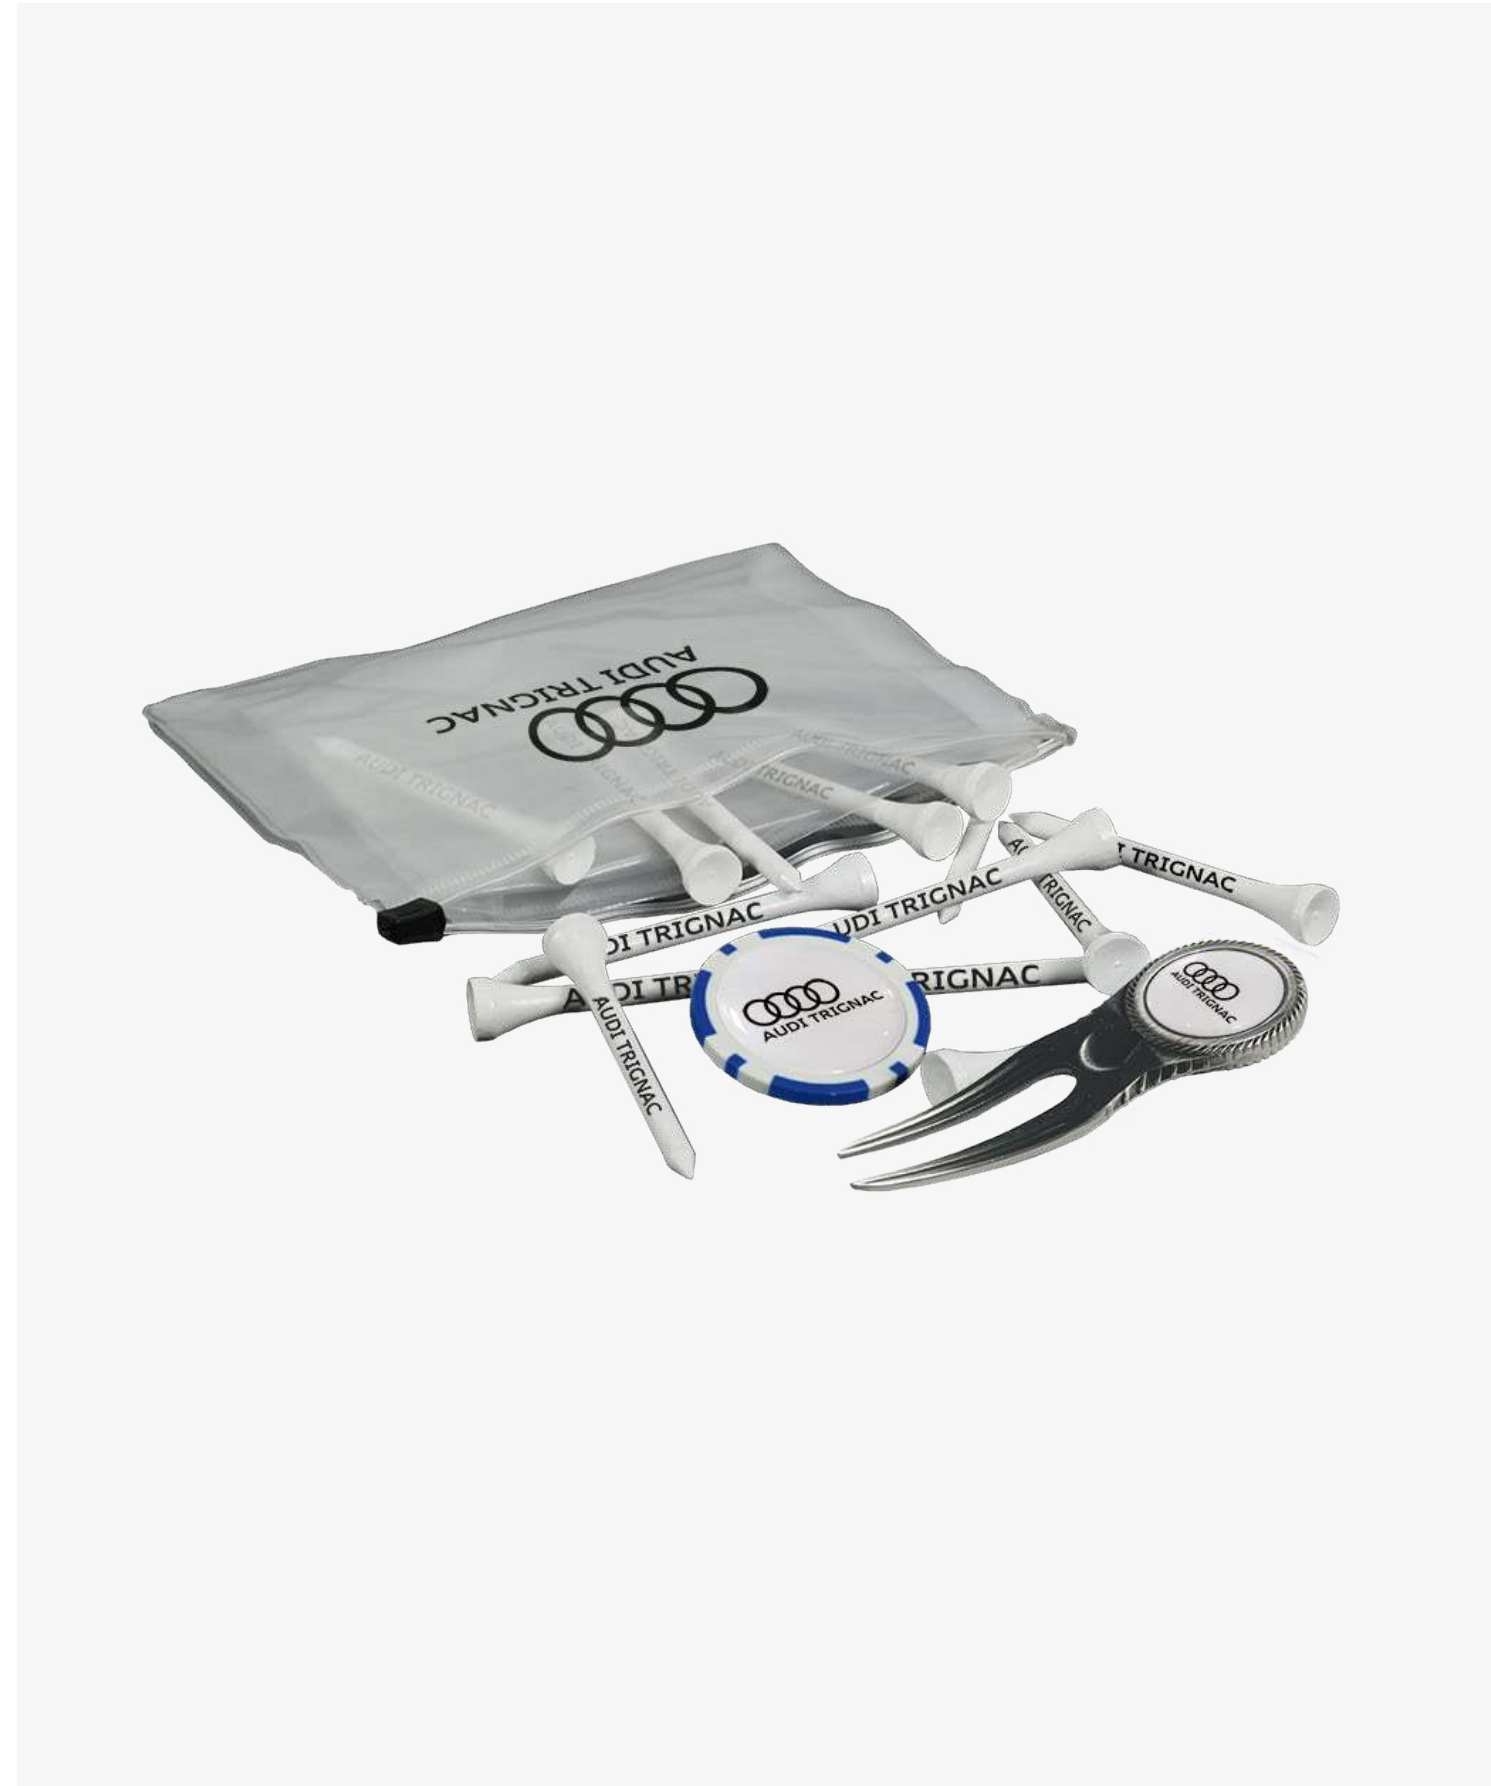

MIST GIFT BAG 2

WITH HELIX PMR, MONACO POKER CHIP & 20 PRINTED TEES.

Gift bag with printed logo:
Helix Pitch Mark Repairer, Monaco Poker Chip & 20 x Printed Tees.

—
MOQ 30pcs