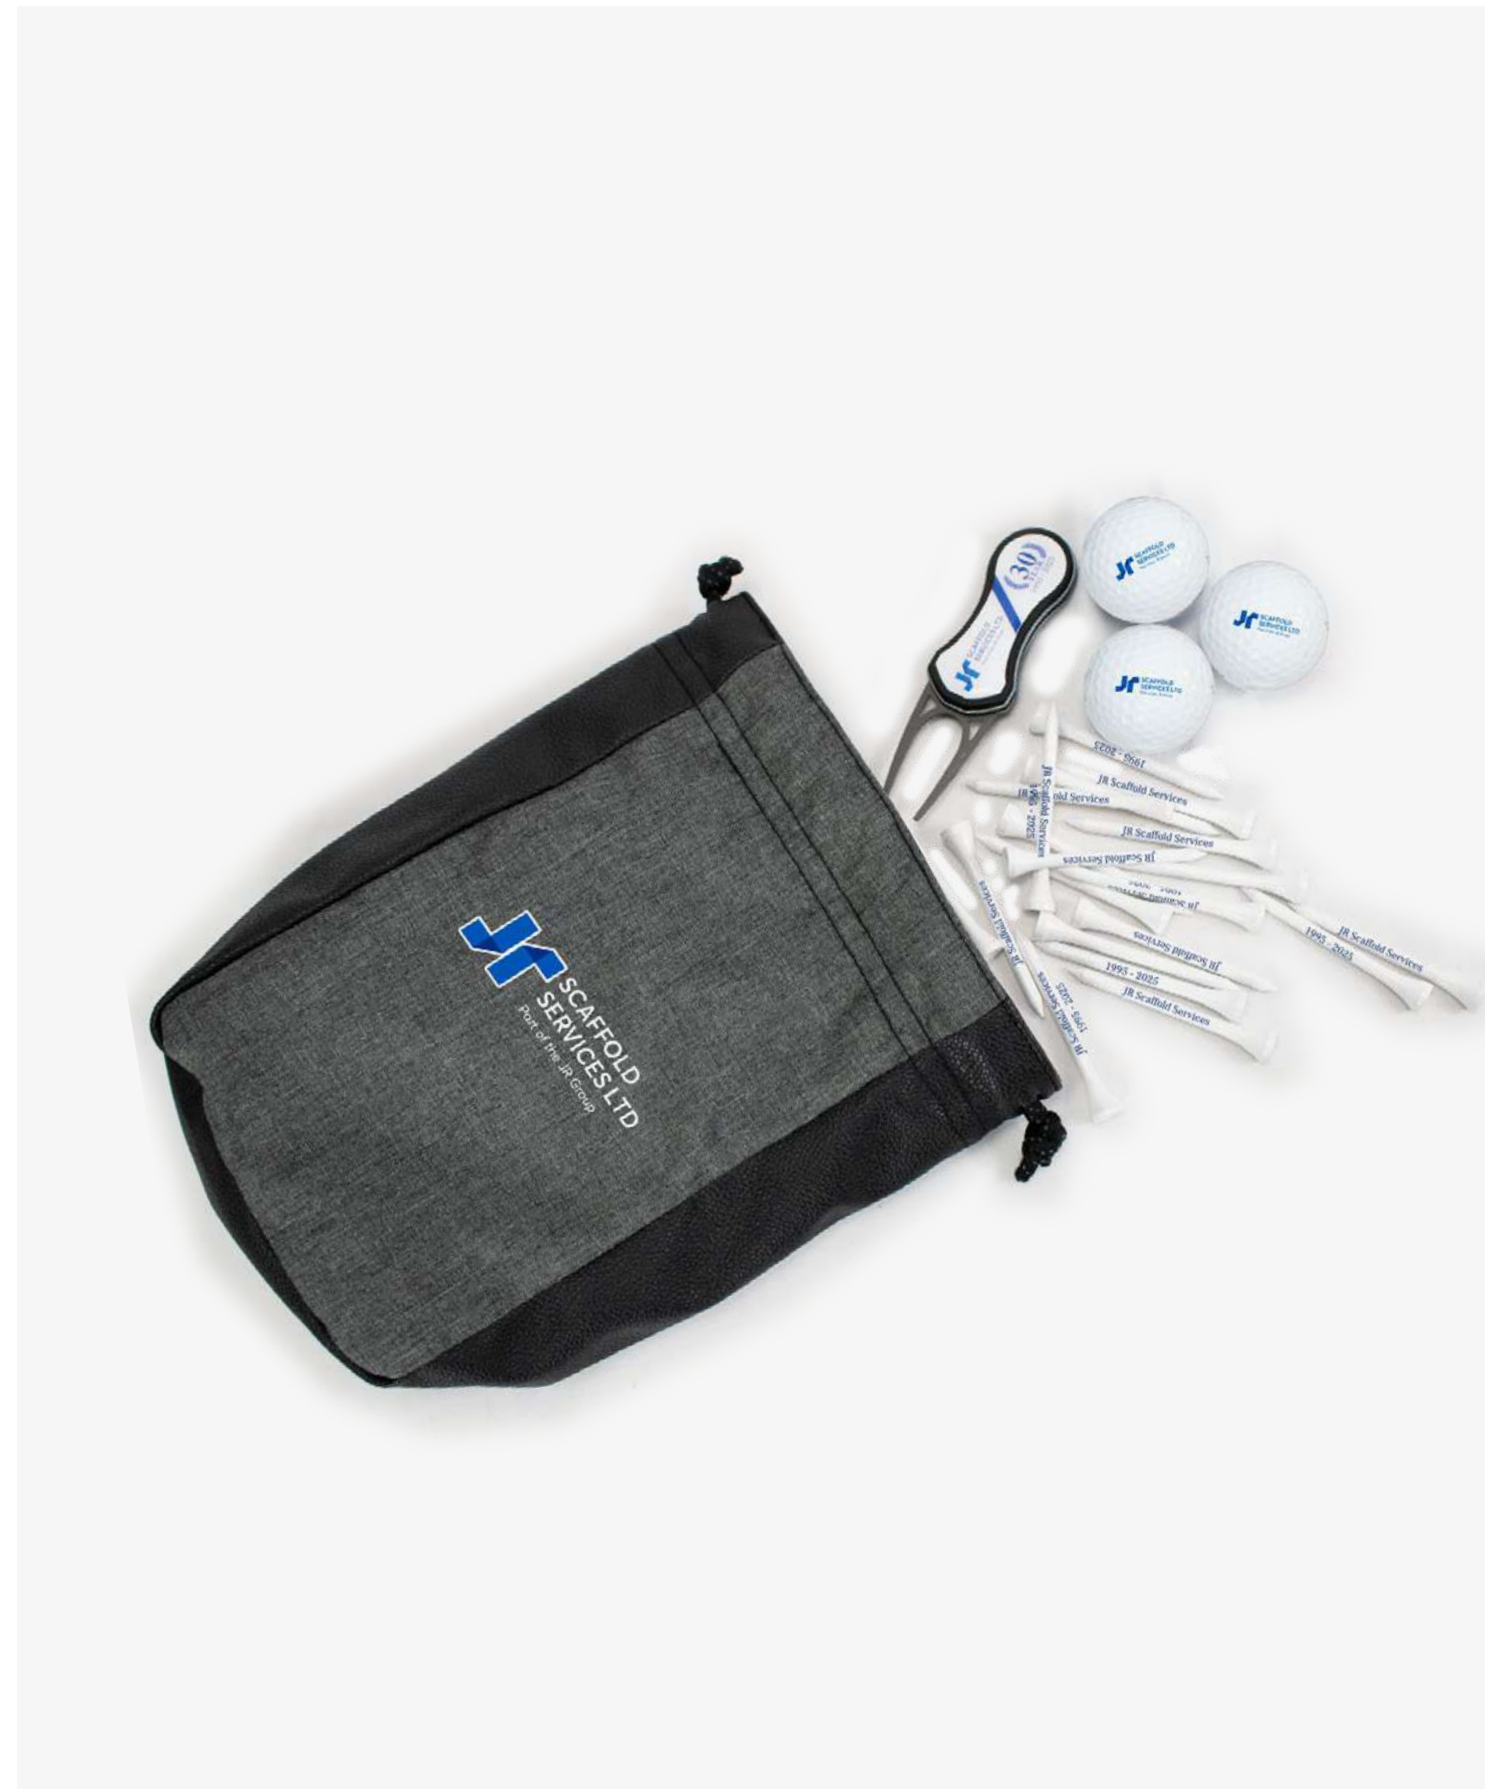

Gift Bags & Pouches

IMPRIMO GIFT BAG 1

WITH LEATHER SCORECARD HOLDER, 3 X PRINTED BALLS & 20 PRINTED TEES.

Luxury gift bag with printed logo:
Leather Scorecard Holder, 3 x Printed Balls & 20 x Printed Tees.

—
MOQ 30pcs

IMPRIMO GIFT BAG 2

WITH VIPER PITCHMASTER, 3 X PRINTED BALLS & 20 PRINTED TEES.

Luxury gift bag with printed logo:
Leather Scorecard Holder, 3 x Printed Balls & 20 x Printed Tees.

—
MOQ 30pcs

IMPRIMO GIFT BAG 3