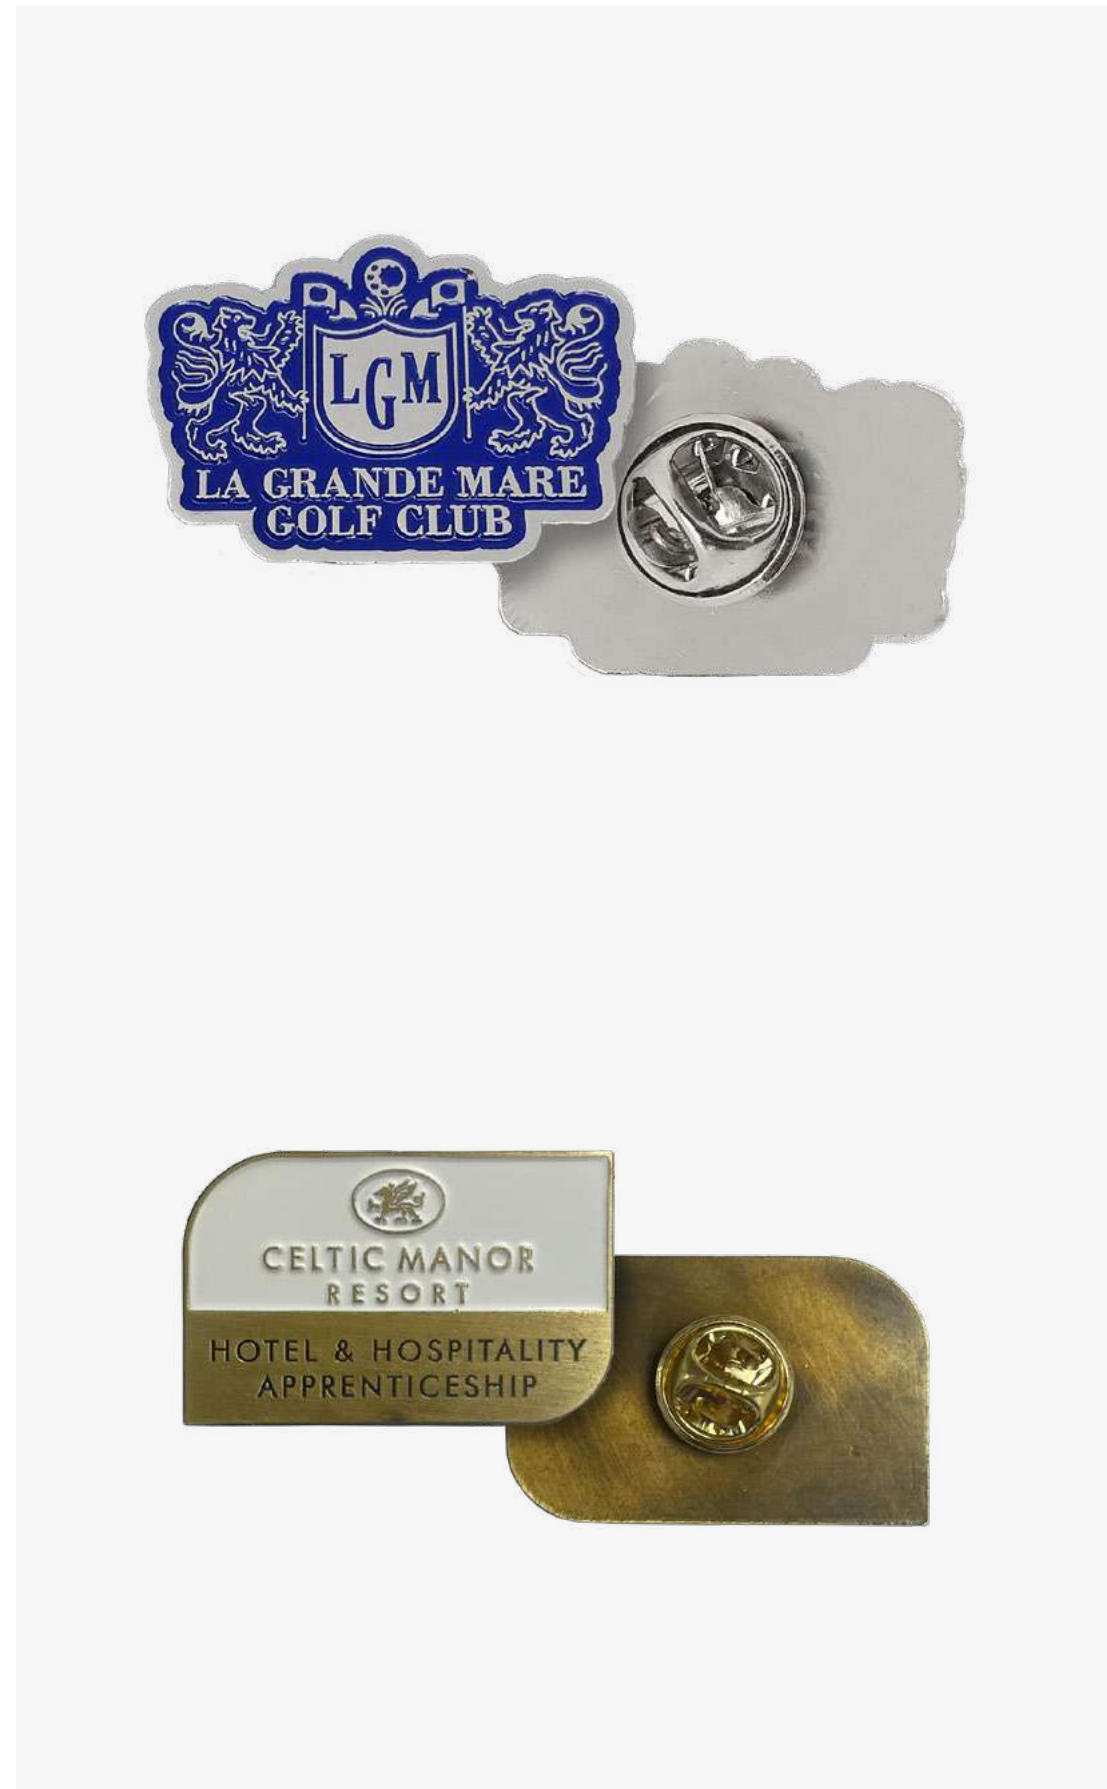

CUSTOM LAPEL PIN BADGE

Custom shaped badge with pin clasp. Multiple finishes available.

Metal colours

Bronze Copper Silver Titanium