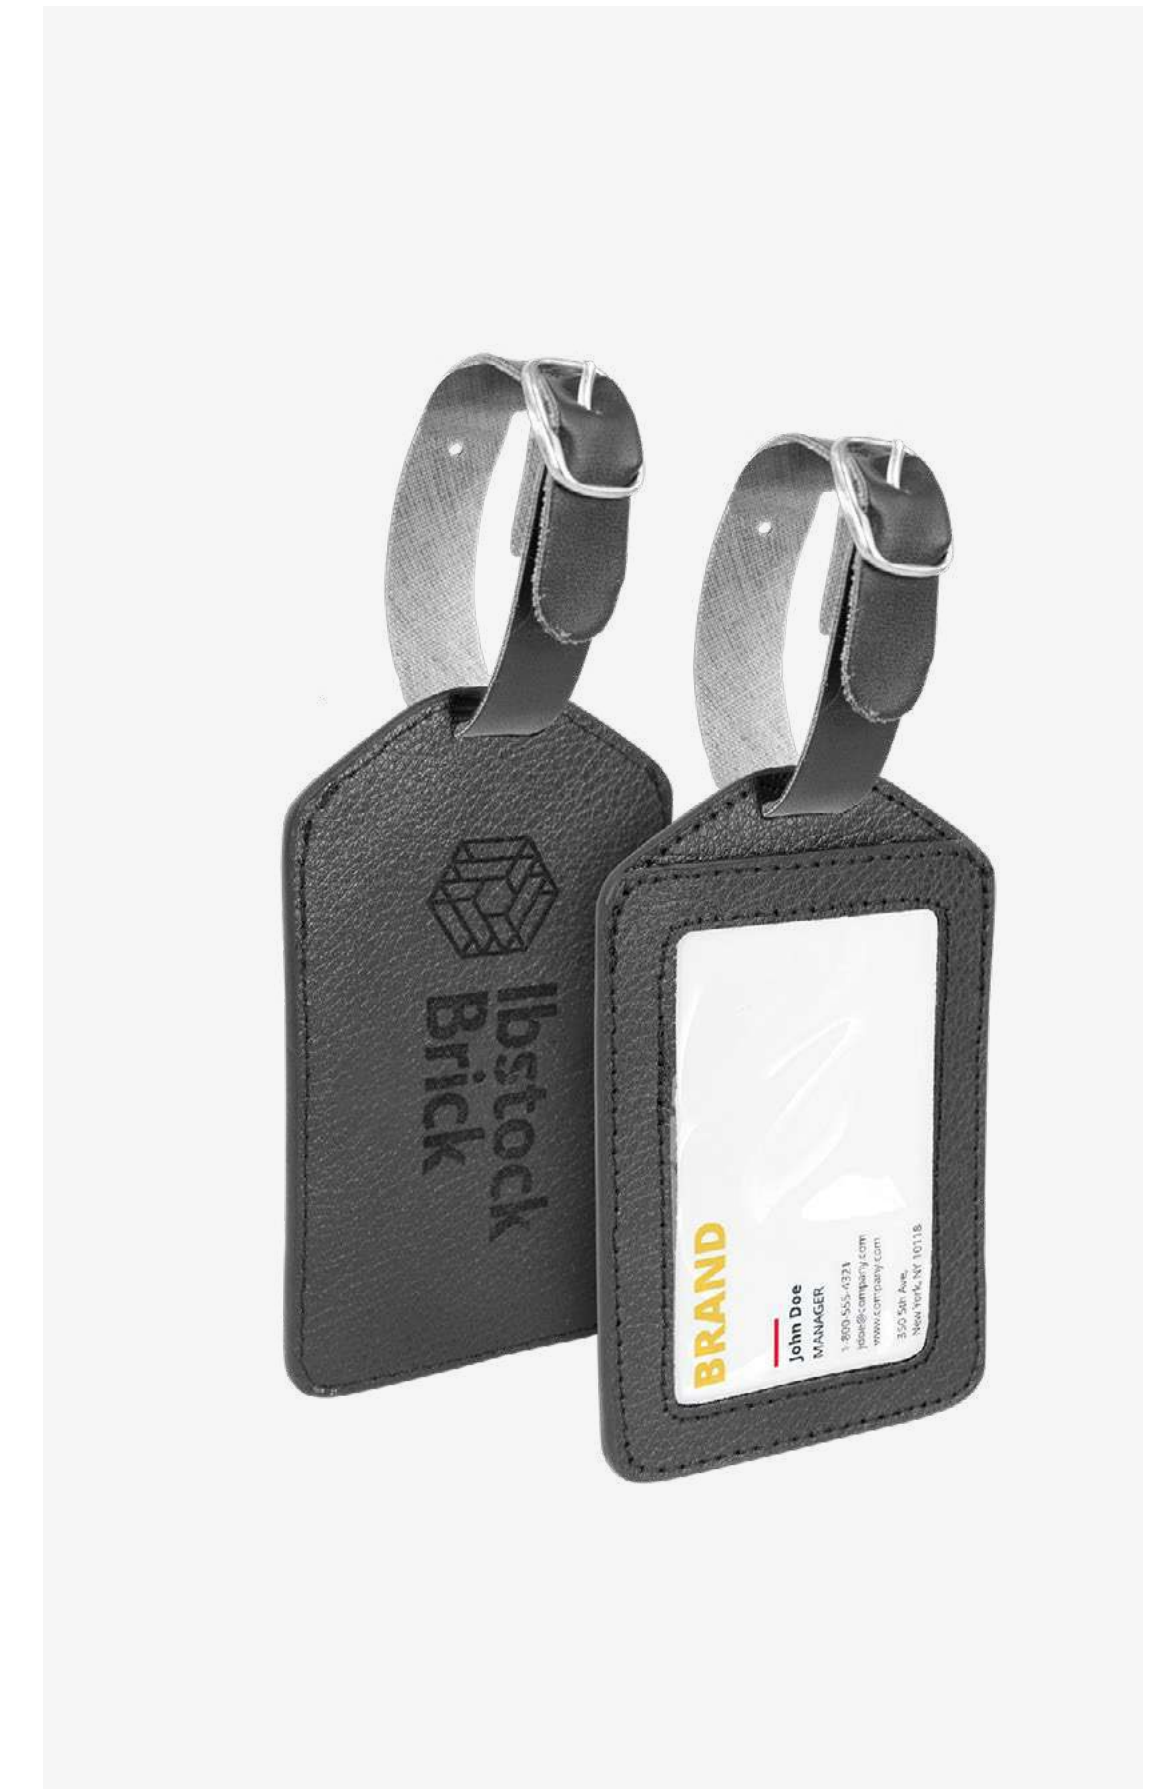

Resin
MOQ 30pcs

LEATHER LUGGAGE TAG

Leather luggage tag.
Leather strap.

Laser engrave
MOQ 12pcs

Gift Boxes

AMBASSADOR BOX 1

WITH LEATHER SCOREMASTER, SPIRIT RESIN FORK, HALO HOLDER & 3 PRINTED BALLS.

Luxury gift box with printed lid containing:
Leather ScoreMaster, Spirit resin fork, Halo holder & 3 Printed balls.