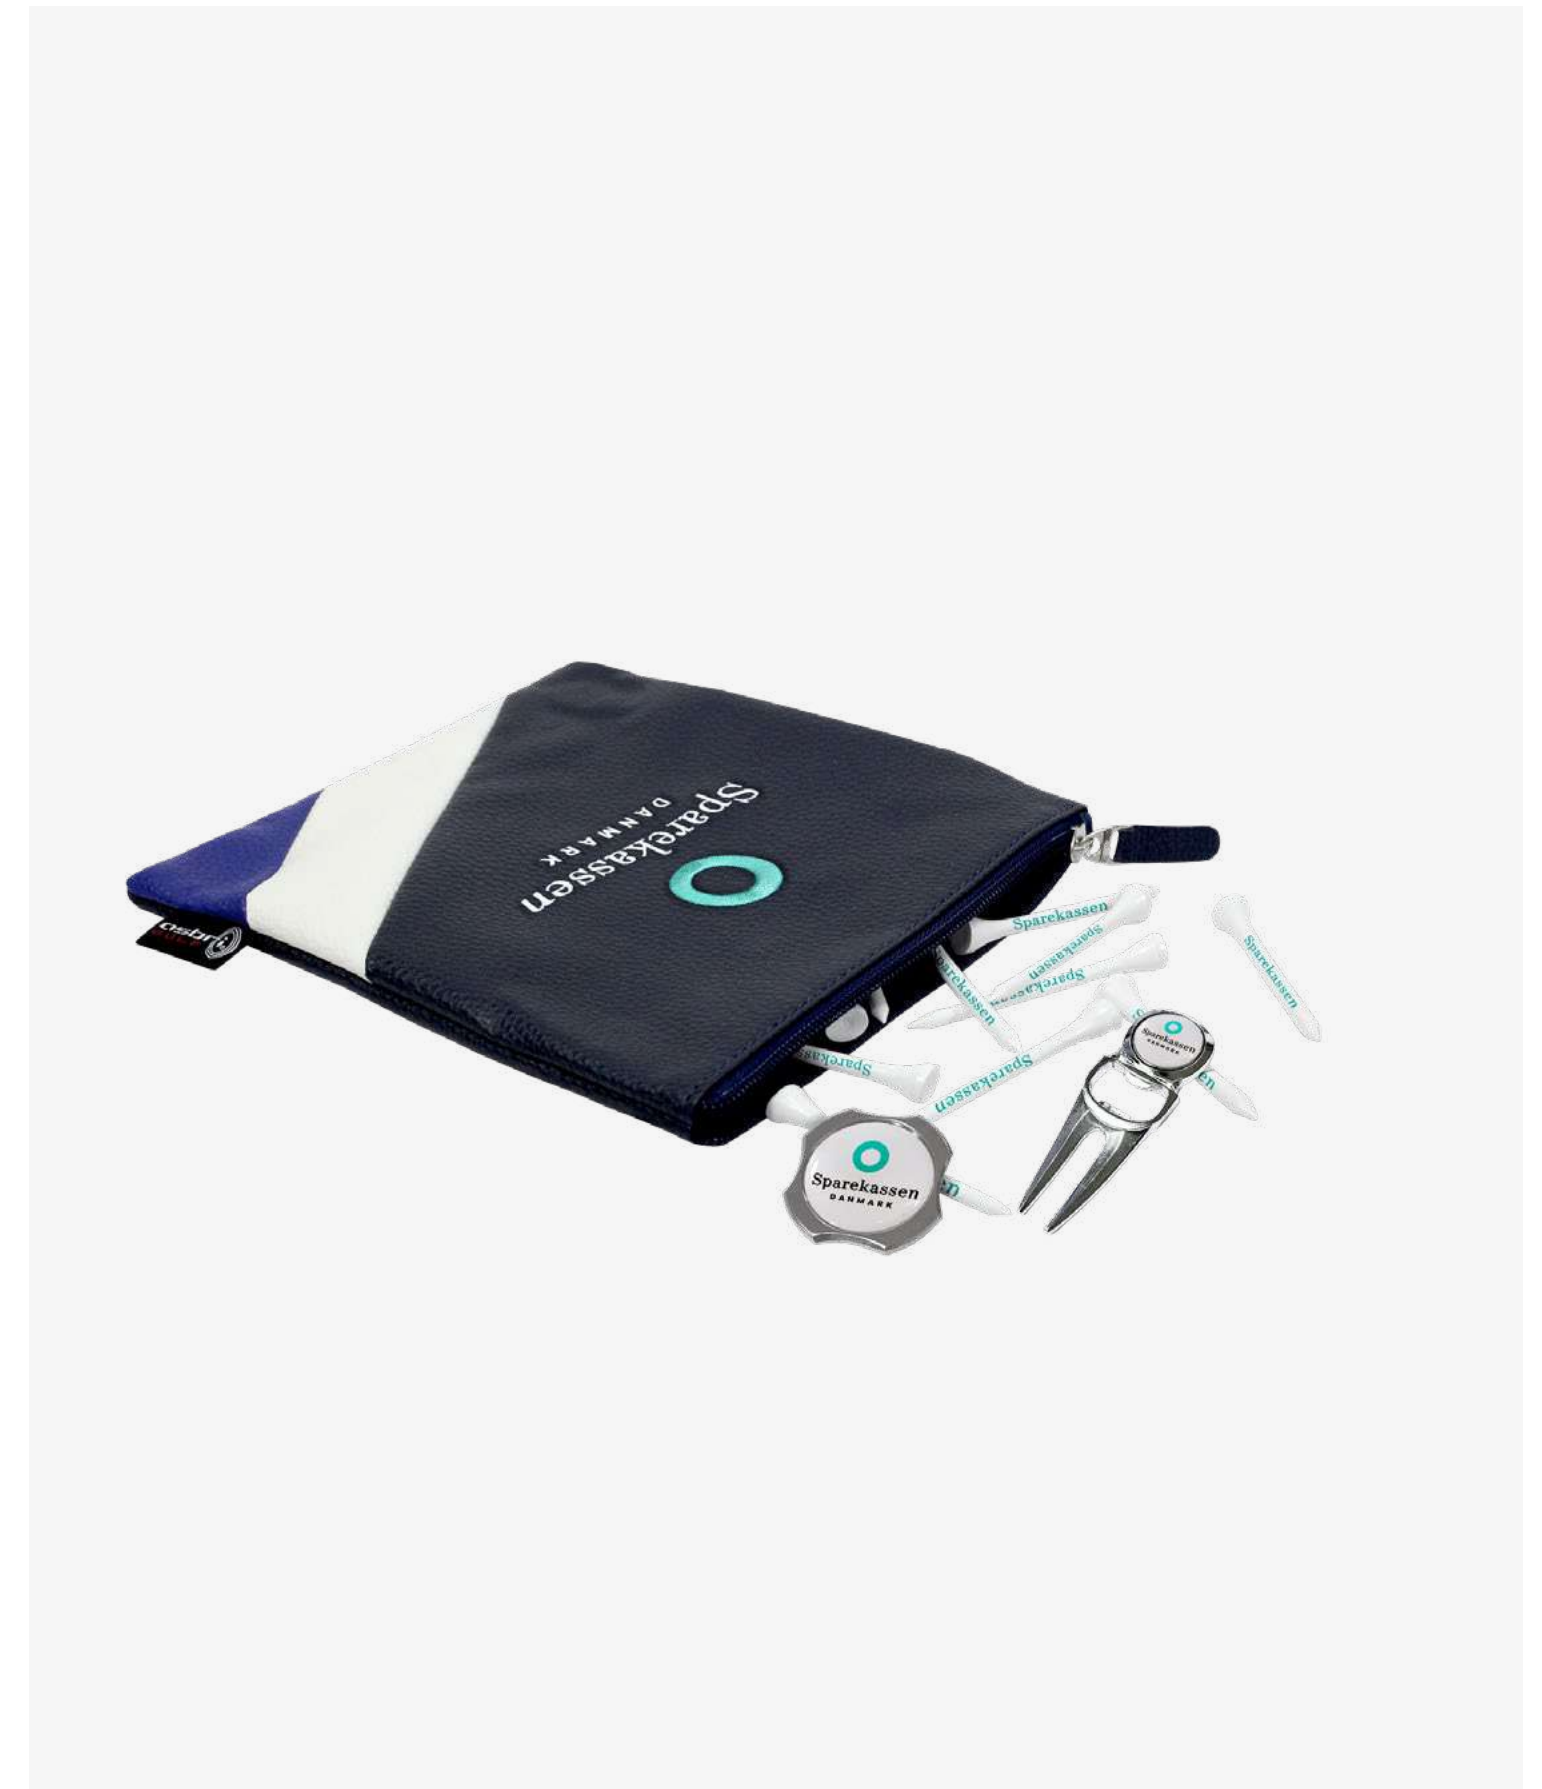

SPECTRUM GIFT BAG 3

WITH OASIS PMR, LINE-UP MARKER & 20 PRINTED TEES.

Luxury gift bag with embroidered logo:
Oasis Pitch Mark Repairer, 40mm Line-Up Ball Marker & 20 x Printed Tees.

—
MOQ 30pcs