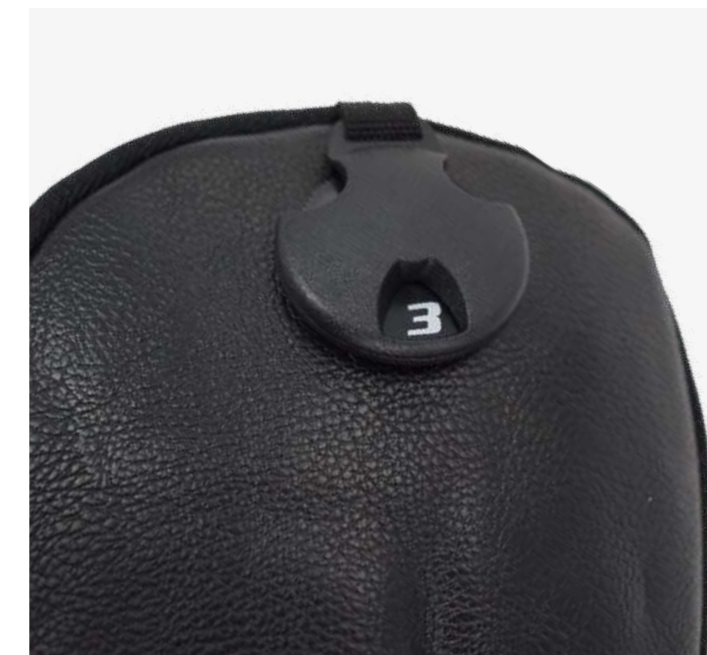

Head Covers

IMPRIMO

Marl material with leatherette band. Printed logo. Club indicator toggles on Fairway & Hybrid.
Driver, Fairway & Hybrid available.

DTF Print
MOQ 12pcs

SPECTRUM

Luxury faux leather with fur lining. Club indicator toggles on Fairway & Hybrid.
Driver, Fairway & Hybrid available.