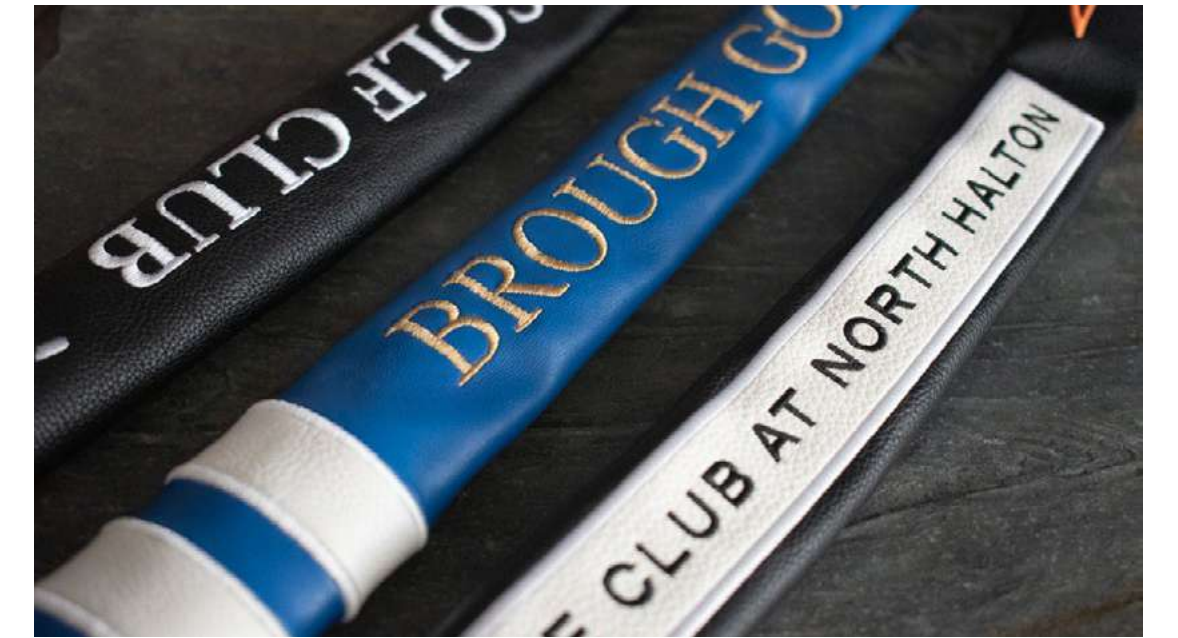

Putter Covers

Available in all of the designs shown above.
Sizes, Traditional, Mallet & Spider Mallet.

Colours:
Custom: 

MOQ: 20pcs Per Size & Style

Alignment Stick Covers

Available in all of the designs shown above.
Fits most alignment stick covers.