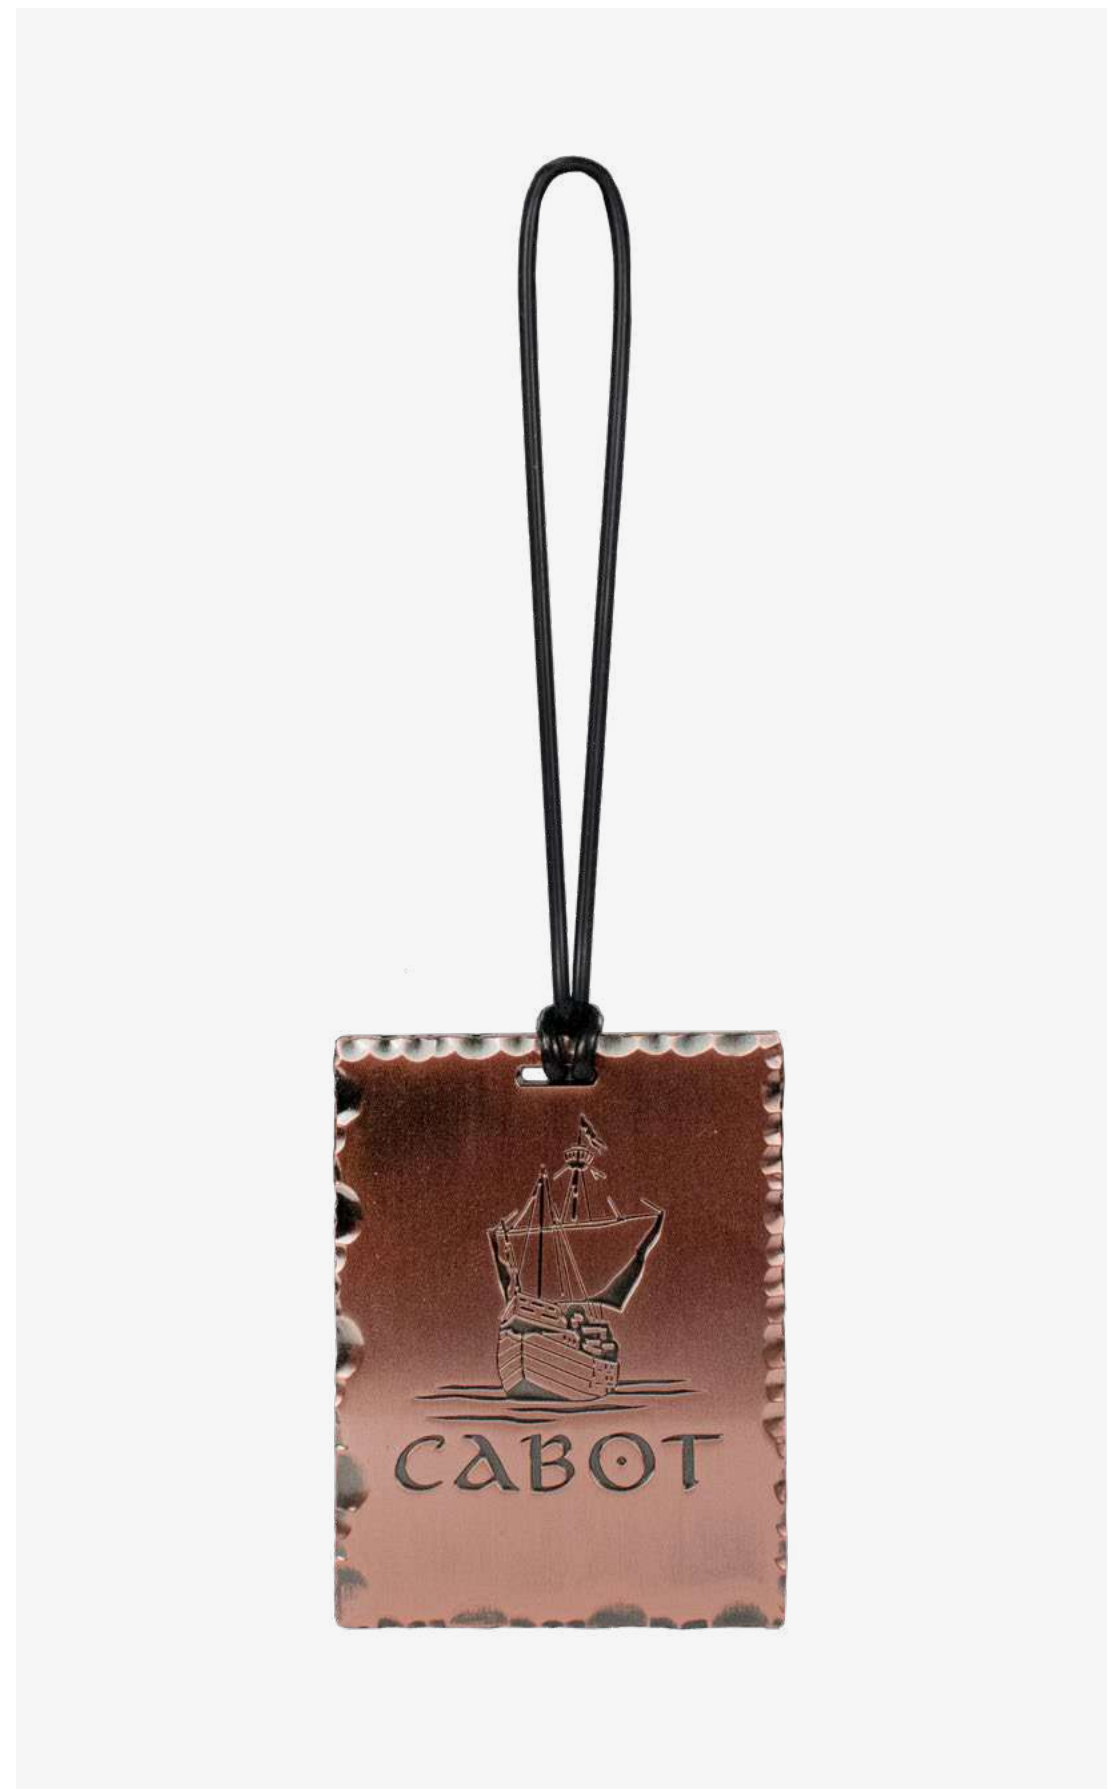

Black Blue Green Natural Silver White

Print
MOQ 100pcs

Bag Tags

CUSTOM METAL

Custom shape stamped metal bag tag.
Various straps, clips & finishes available.

Metal colours

Custom
MOQ 100pcs

CUSTOM SOVEREIGN