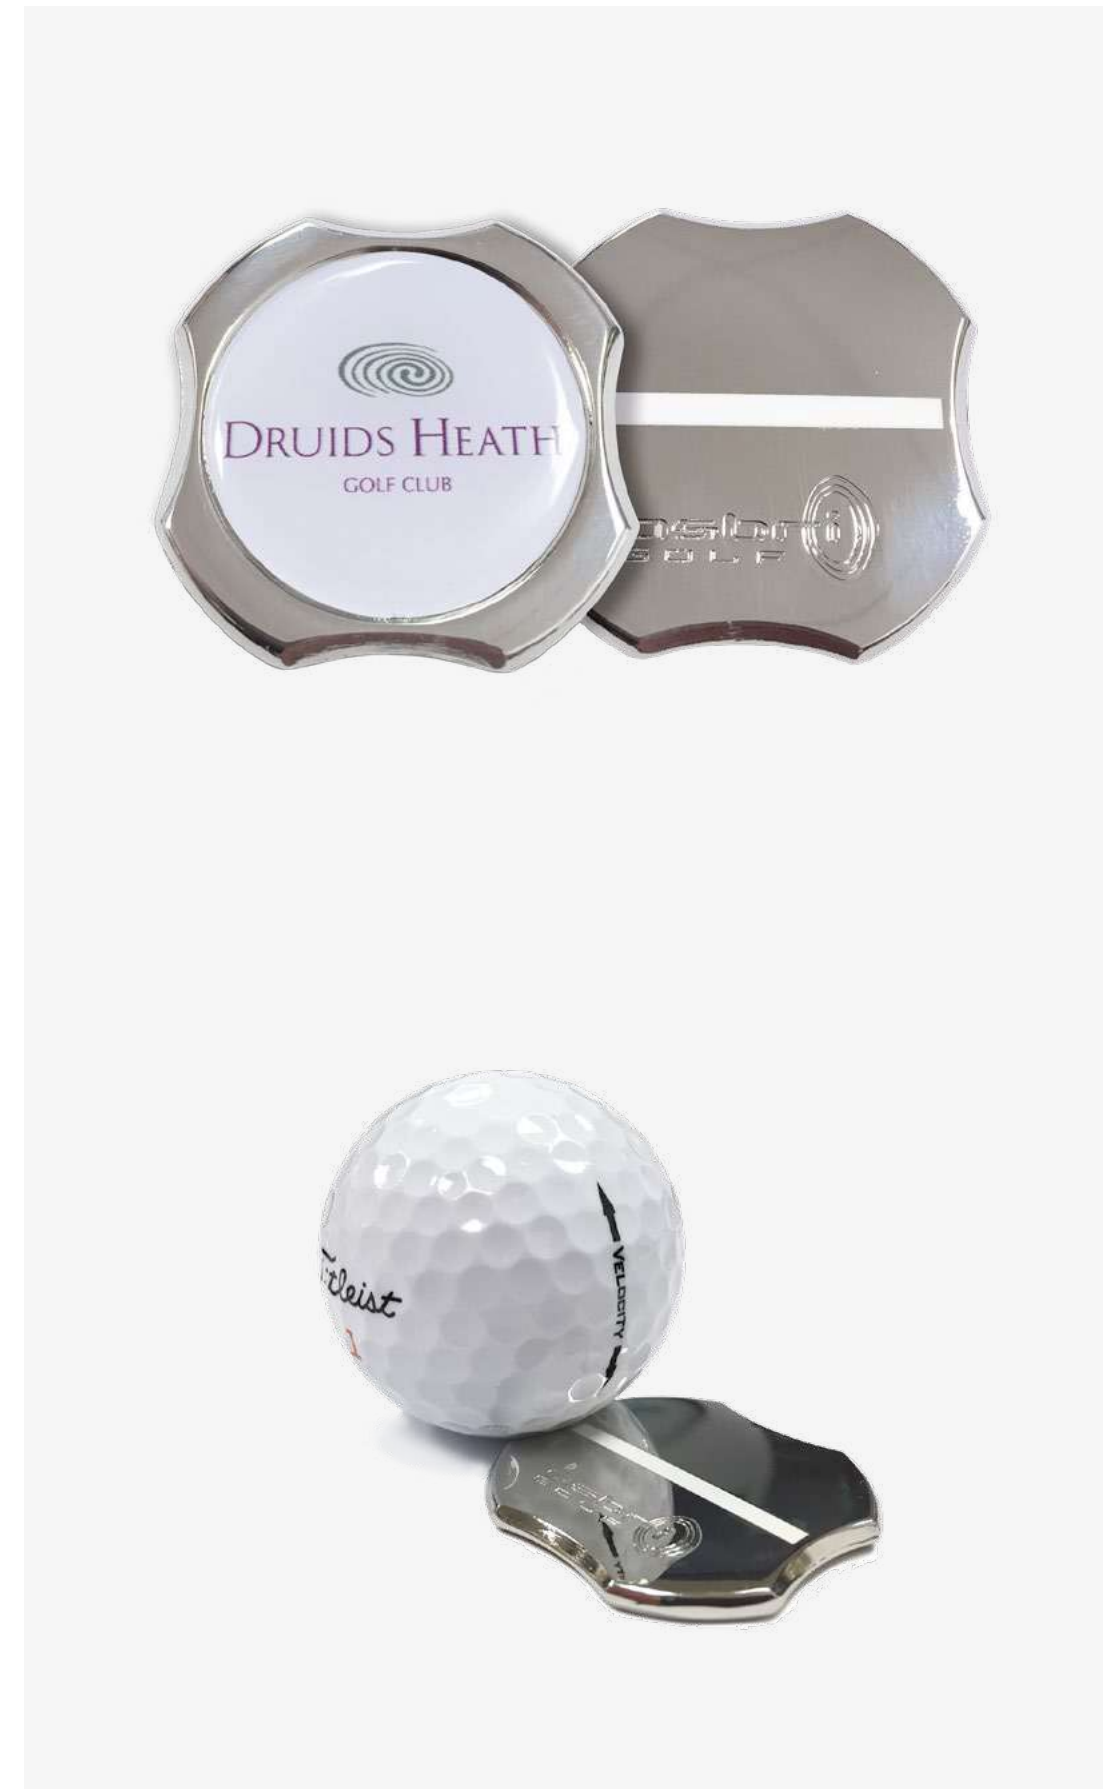

40mm LINE-UP RESIN

Printed logo with epoxy resin dome.
Alignment aid on rear.

Resin
MOQ 30pcs