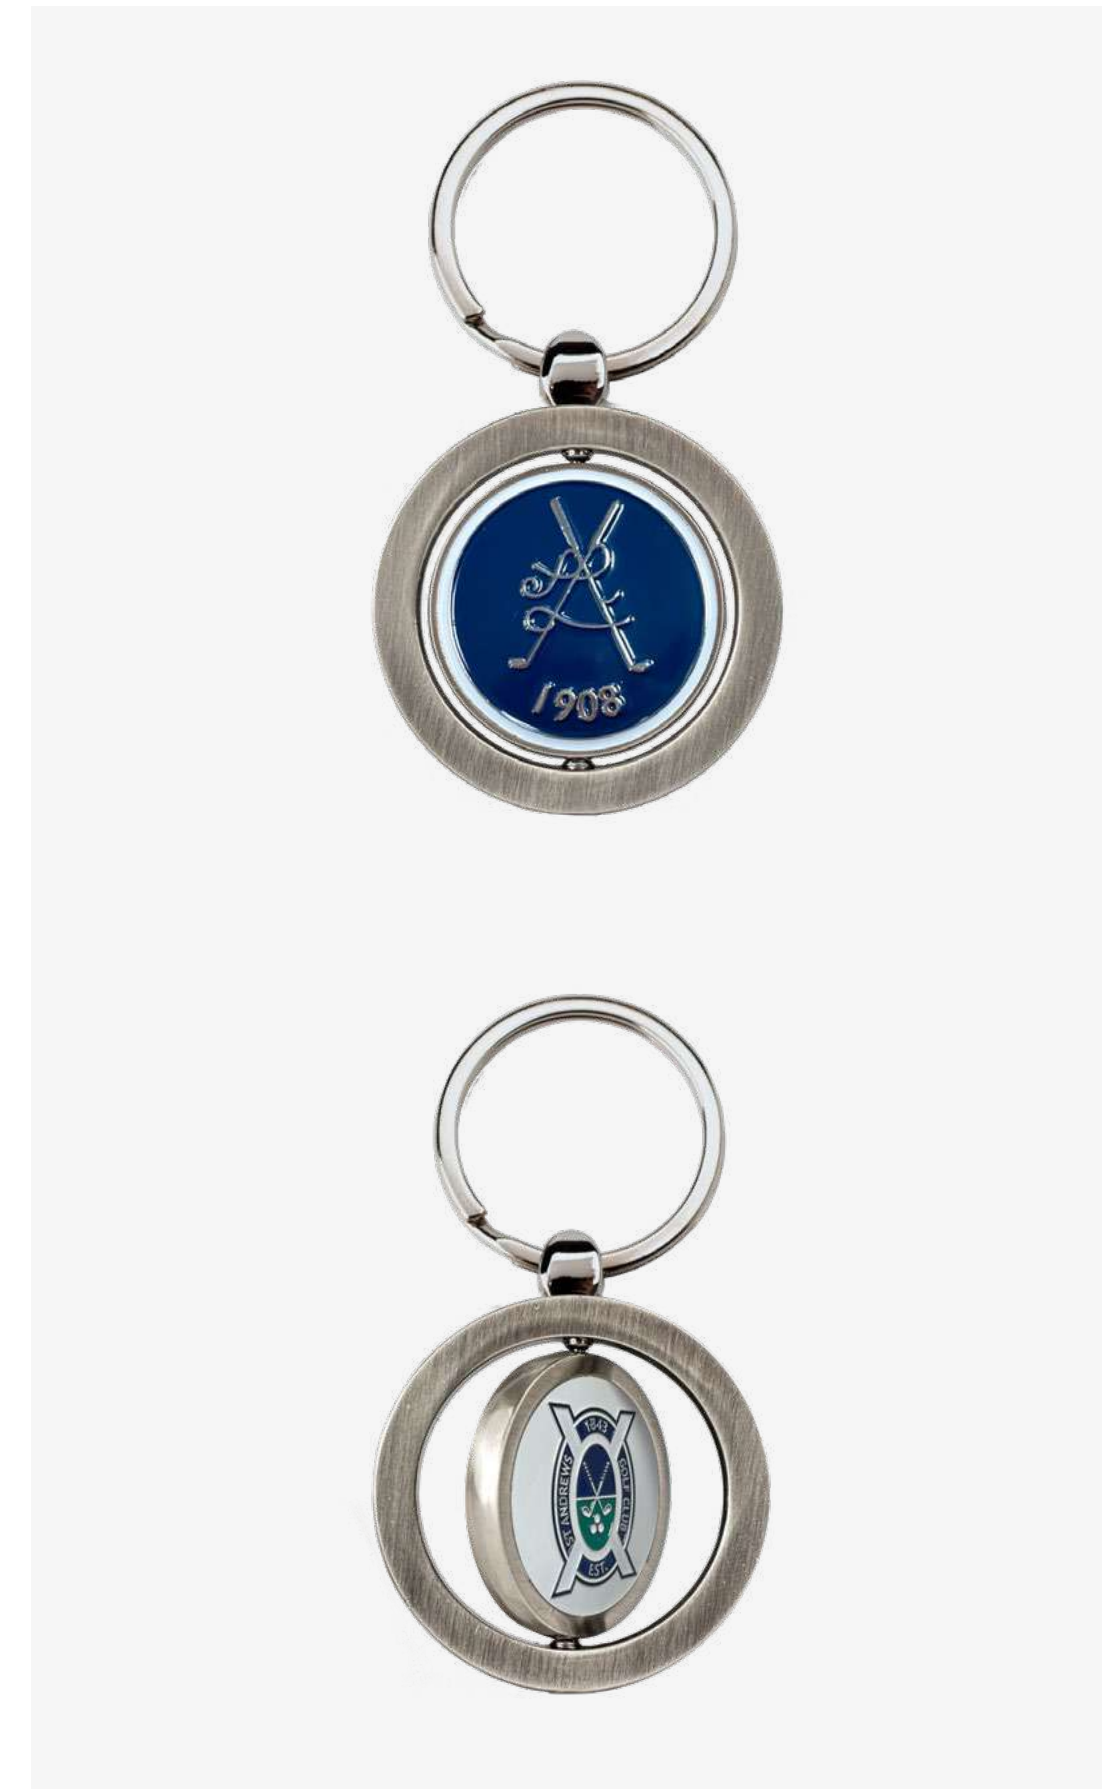

CUSTOM SPIRAL KEYRING

Custom keyring with rotating central section. Multiple finishes available.

Metal colours

Bronze Copper Silver Titanium