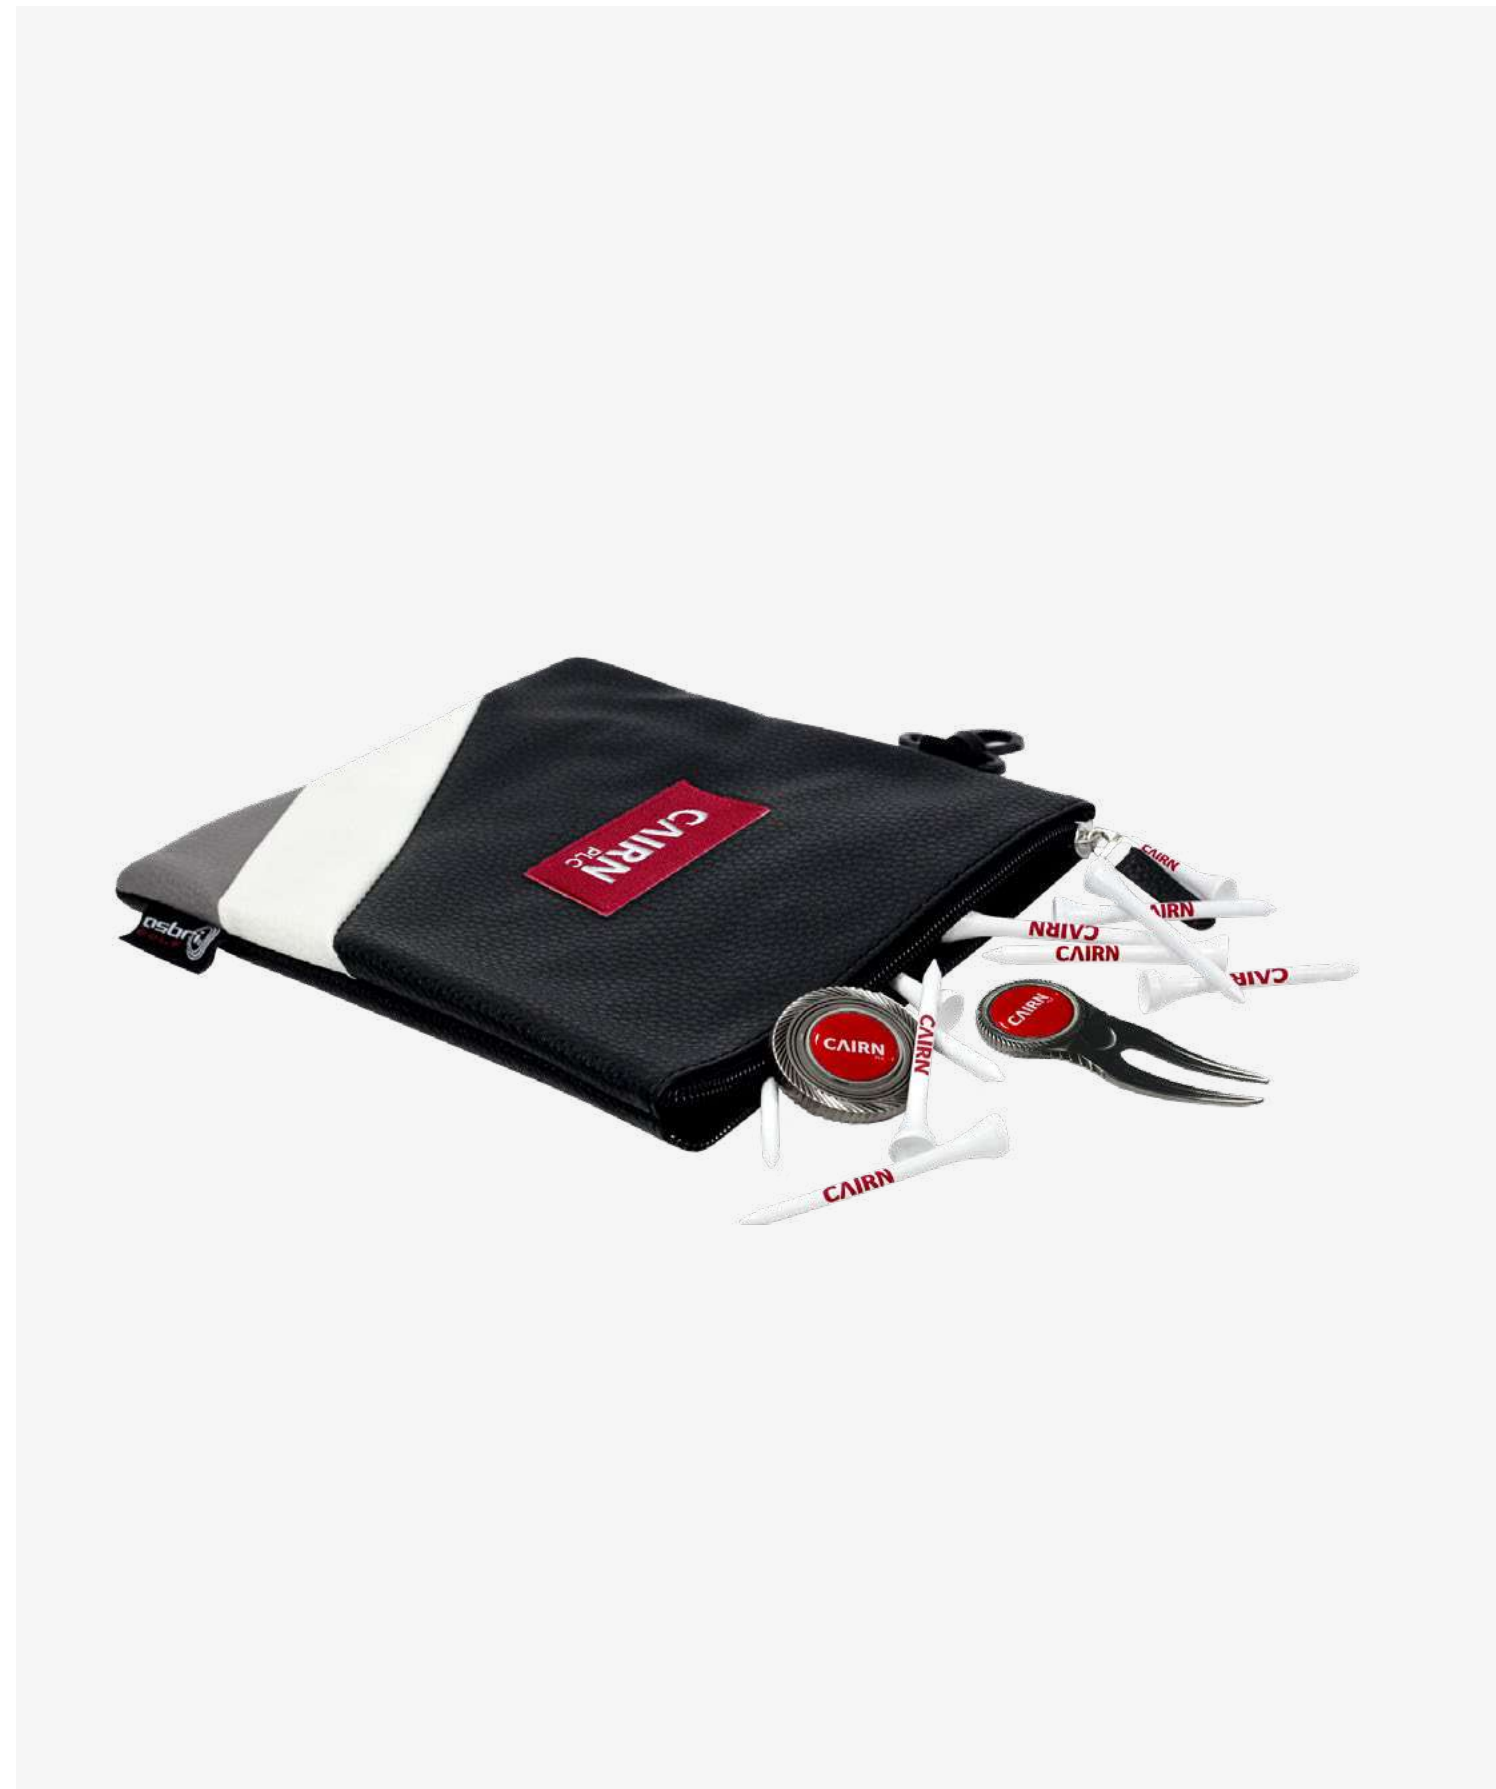

SPECTRUM GIFT BAG 1

WITH HELIX PMR, HELIX HOLDER & 20 PRINTED TEES

Luxury gift bag with embroidered logo:
Helix Pitch Mark Repairer, Helix Holder & 20 x Printed Tees.

—
MOQ 30pcs