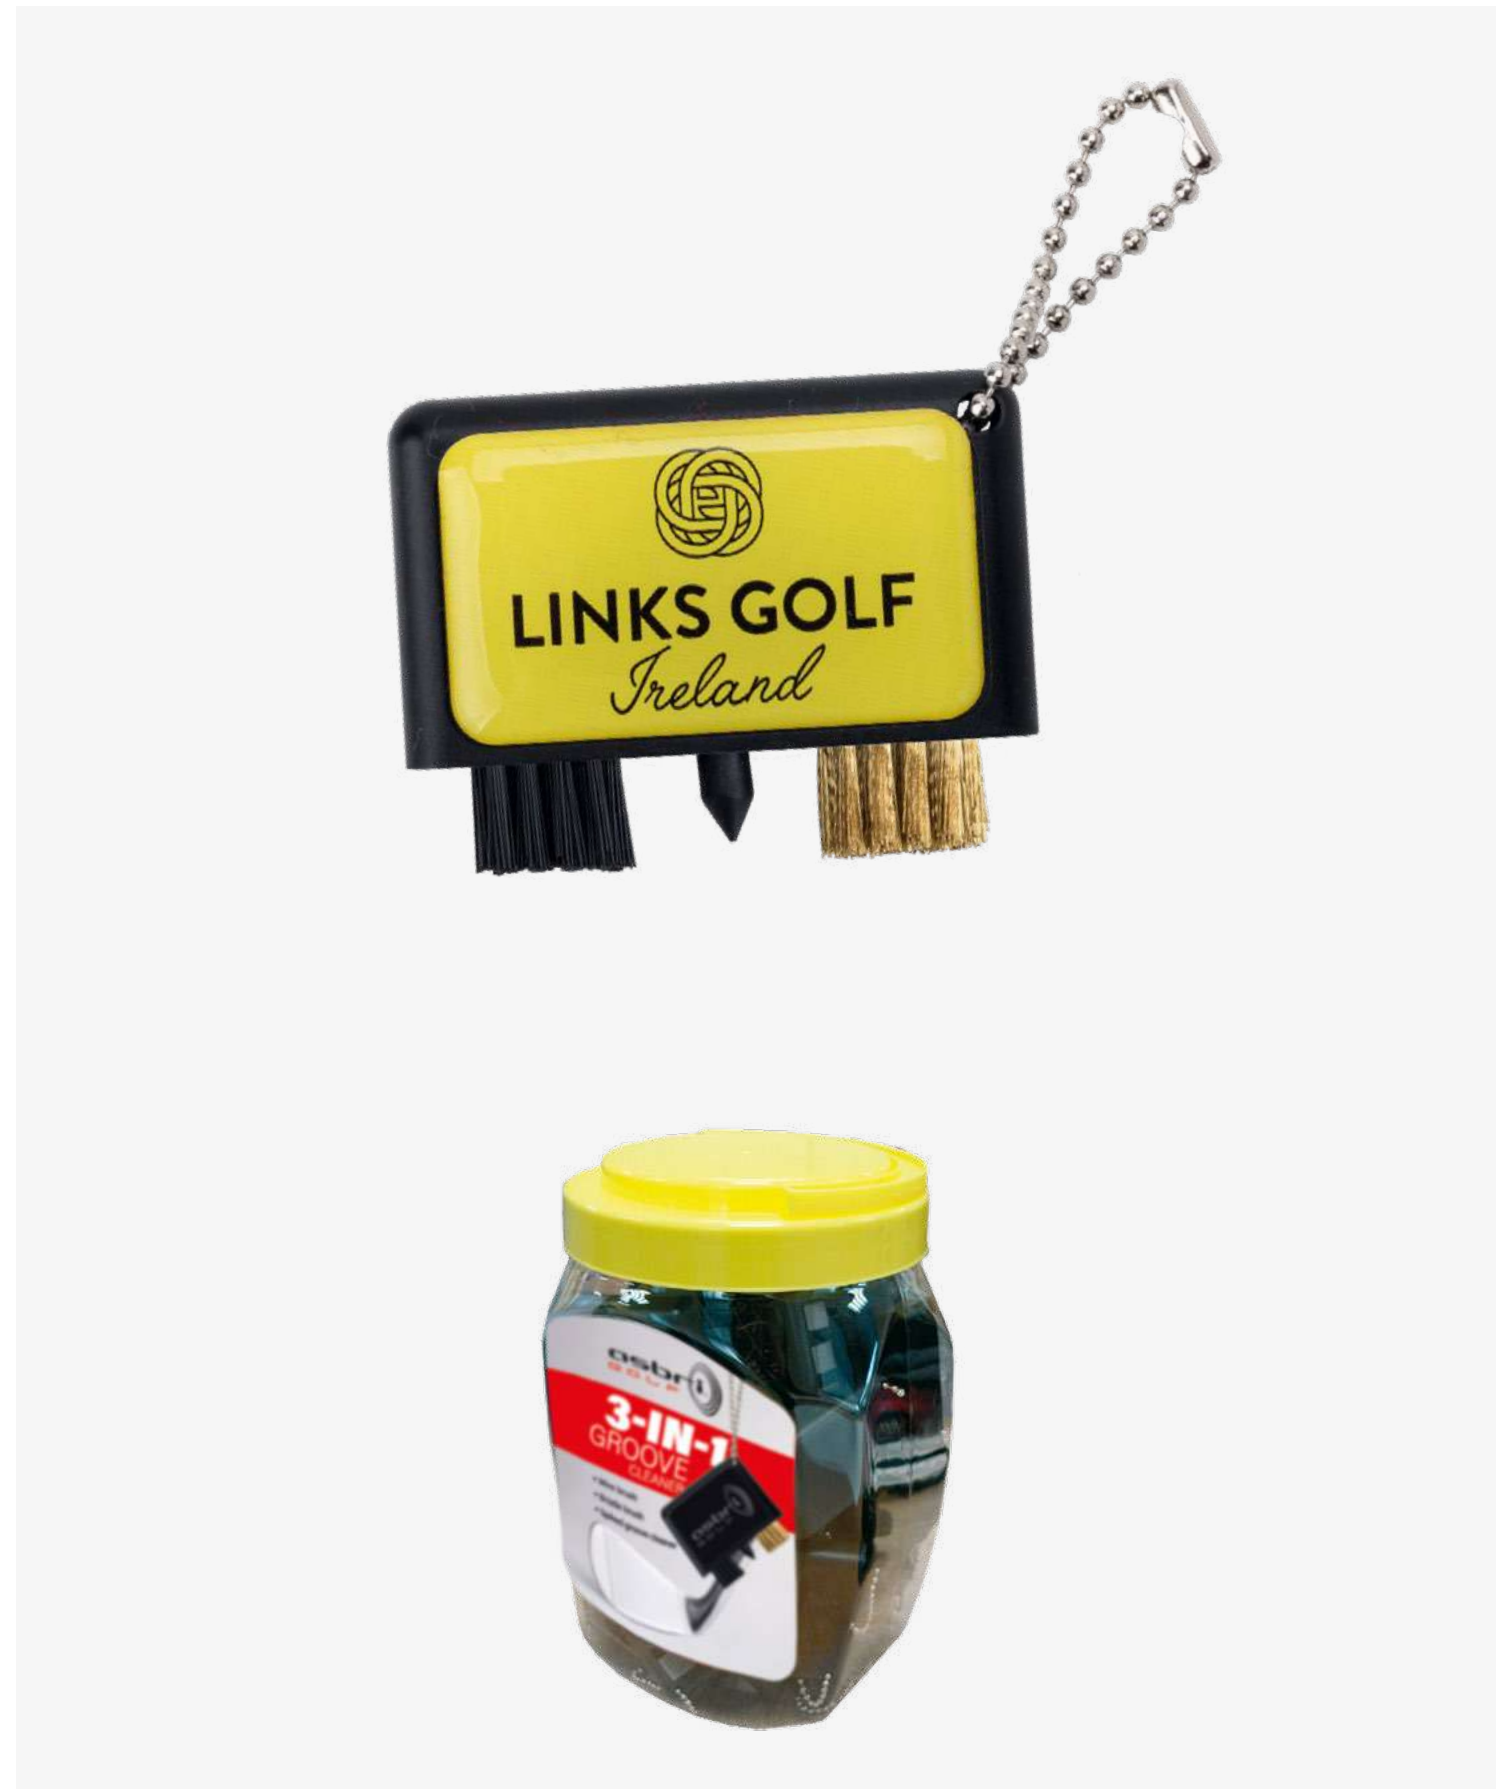

Embroidery
MOQ 50pcs

Gloves & General Accessories

ELITEMARK CABRETTA LEATHER

Premium cabretta leather glove. Removable ball marker.
Available in Men's sizes only.

—
Resin
MOQ 36pcs

ONE SIZE COMPRESSION FIT

One size fits most glove. Removable ball marker.
All weather soft synthetic material.

—
Resin
MOQ 36pcs

CLASSIC GROOVE CLEANER

Wire brush, bristle brush & spike groove tool. Printed logo with epoxy resin dome.
Counter display tub of 50pcs.