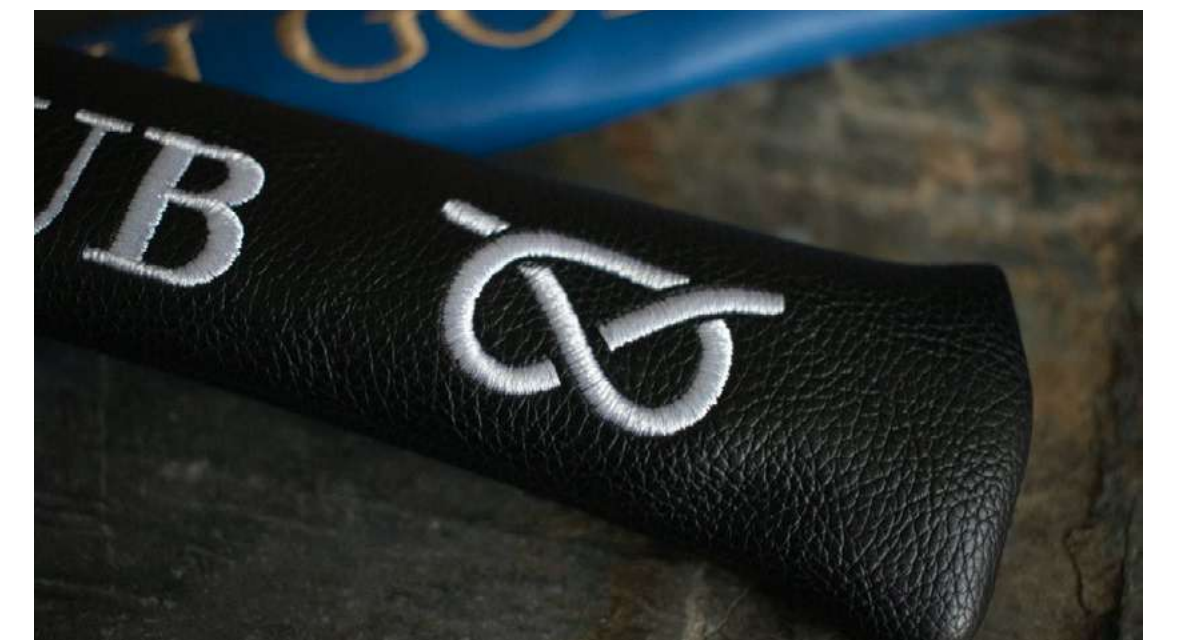

Putter Covers

Available in all of the designs shown above.
Sizes, Traditional, Mallet & Spider Mallet.

Colours:
Custom: 

MOQ: 20pcs Per Size & Style

Alignment Stick Covers

Available in all of the designs shown above.
Fits most alignment stick covers.