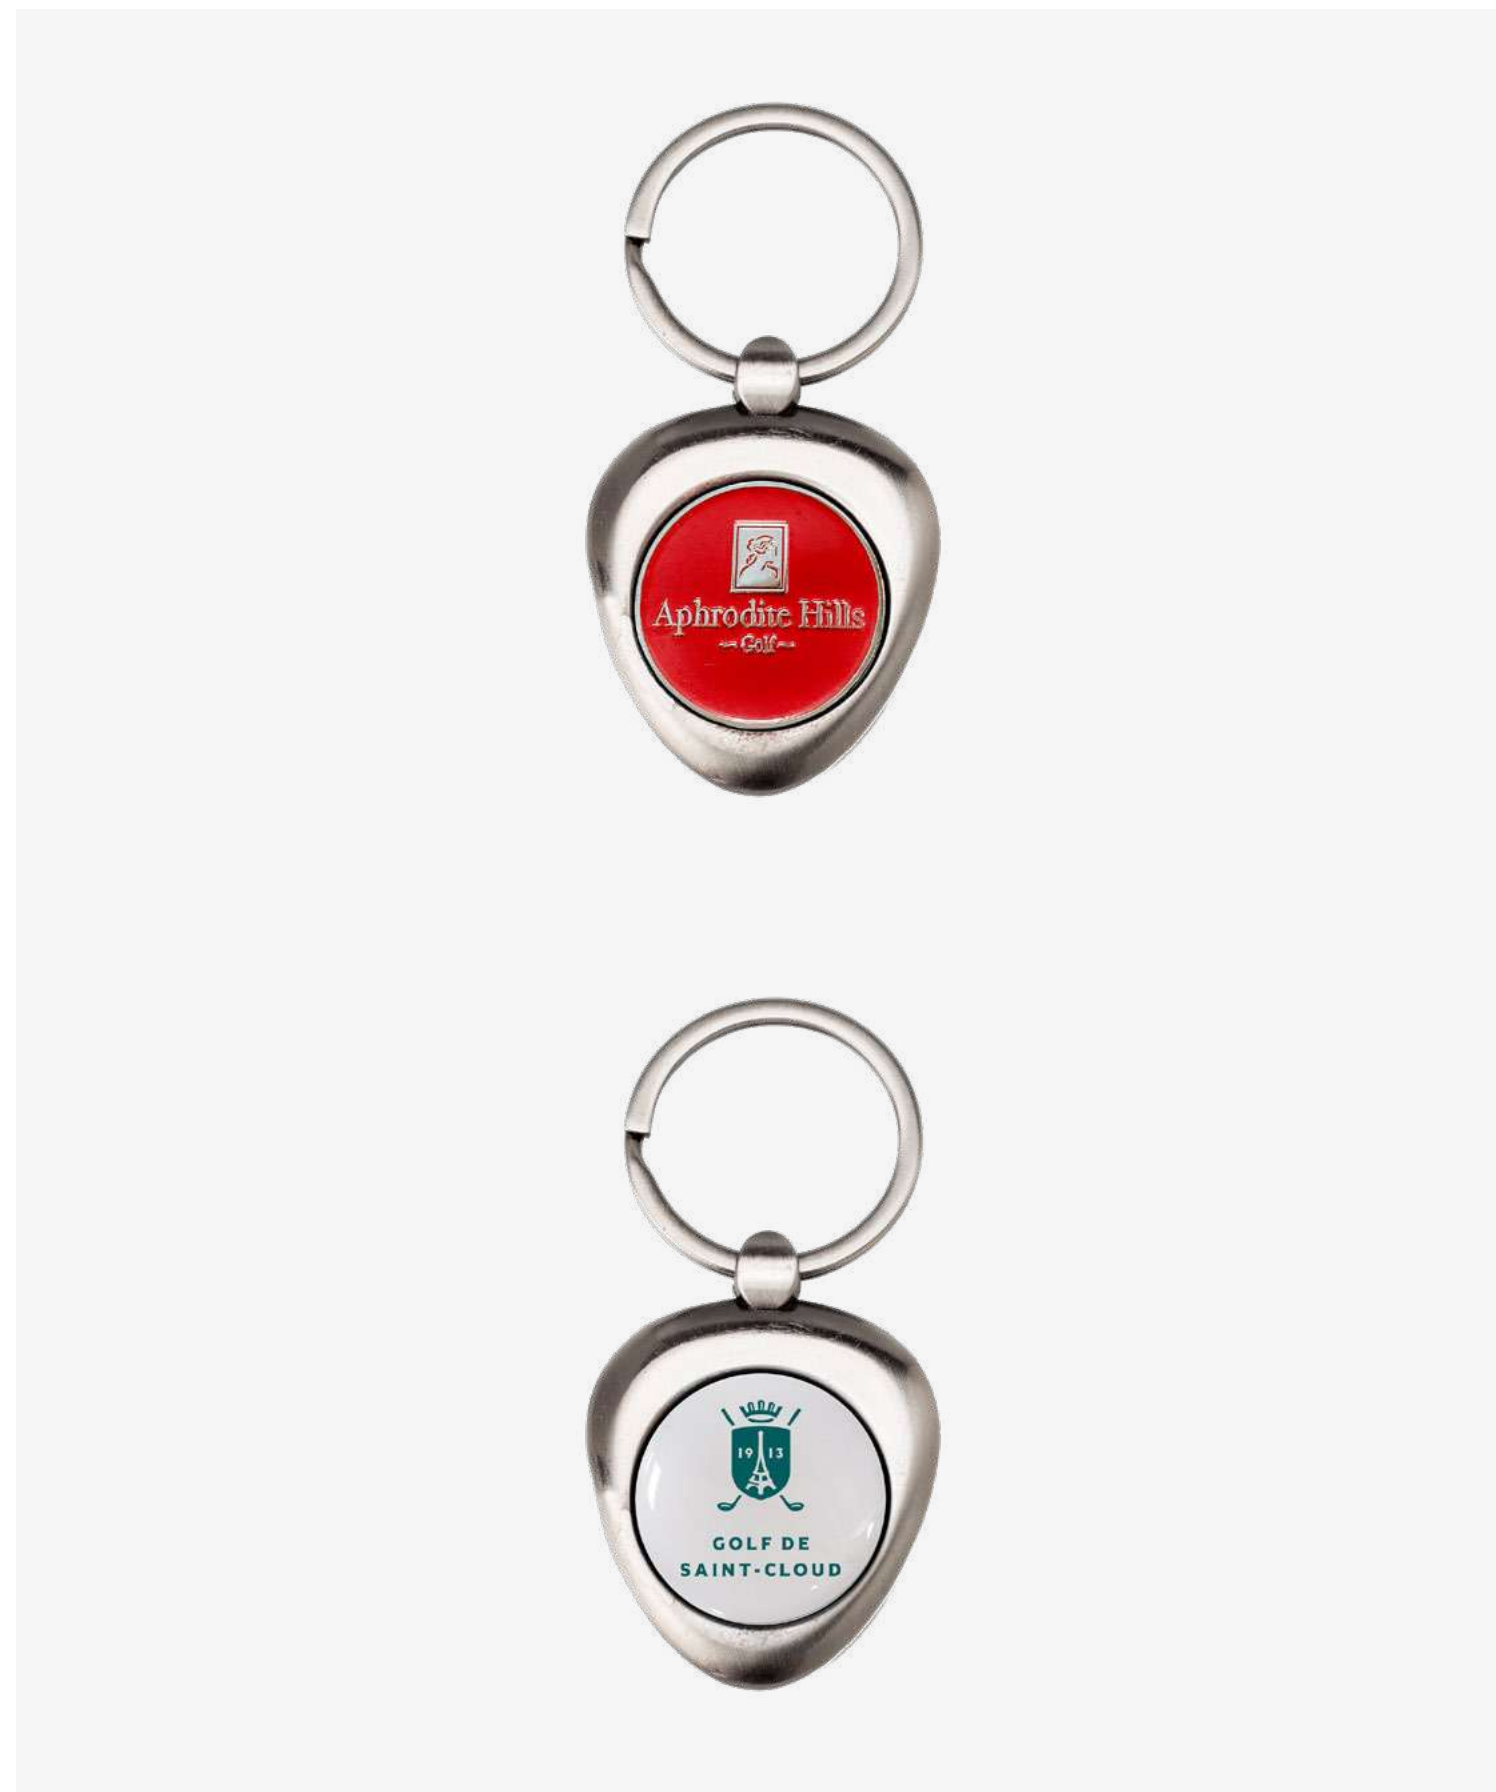

SNOWDON KEYRING

Brushed silver keyring with fixed resin or custom logo.

Custom
MOQ 100pcs
 Resin
MOQ 30pcs