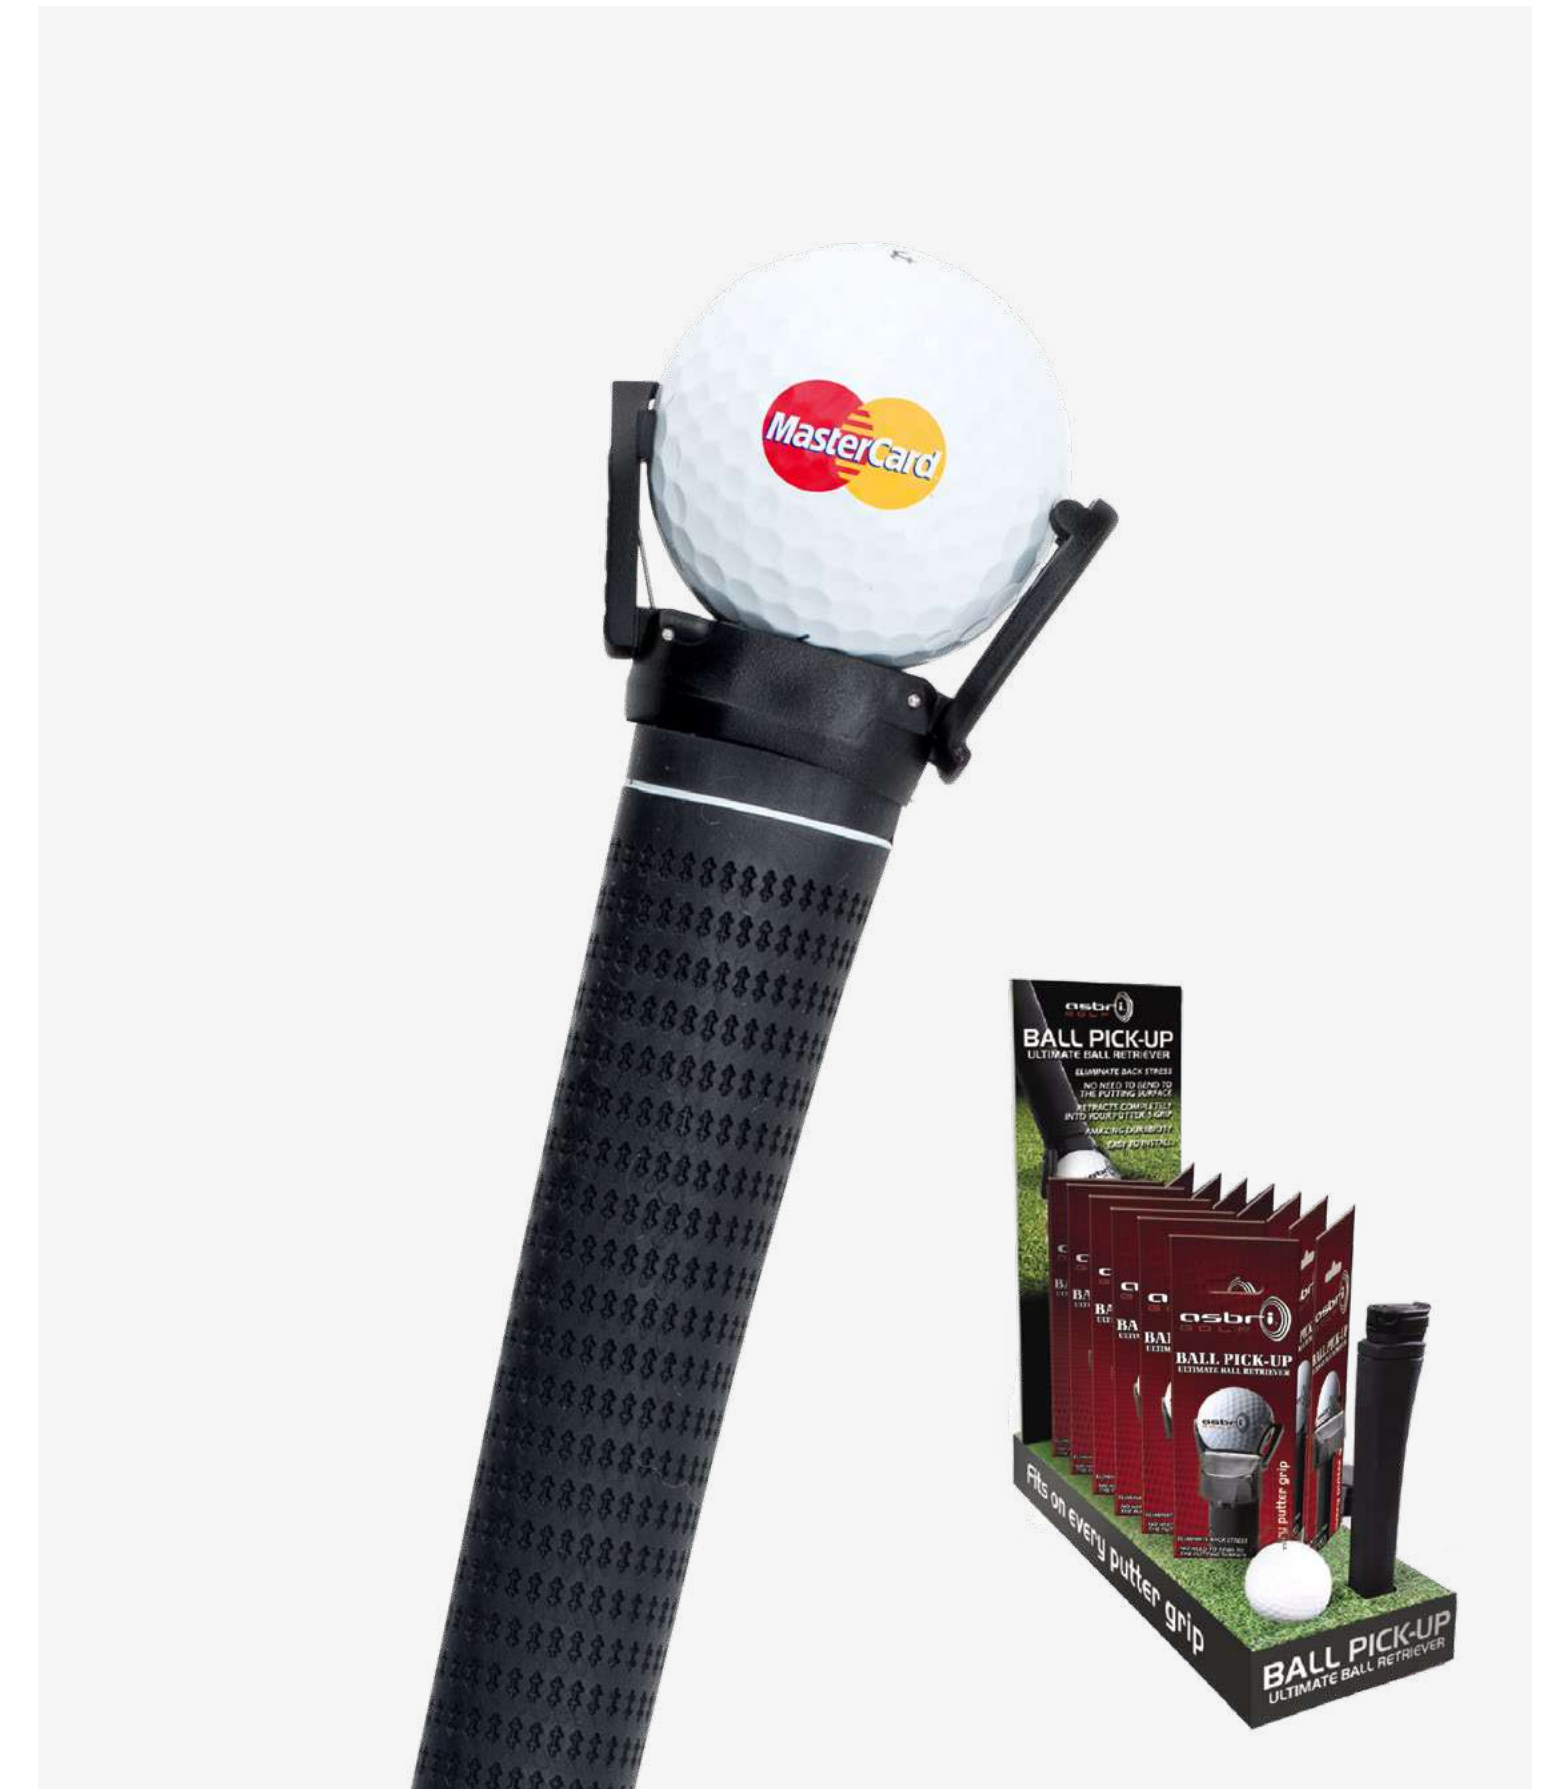

Resin
MOQ 50pcs

PRINTED MINI MARKIE

Permanent ink marker pen.
Customised with logo.

Custom
MOQ 150pcs

BALL PICK-UP

Retractable golf ball retriever. Fits all putter grips.
Counter display box of 24pcs.

Stock
MOQ 24pcs