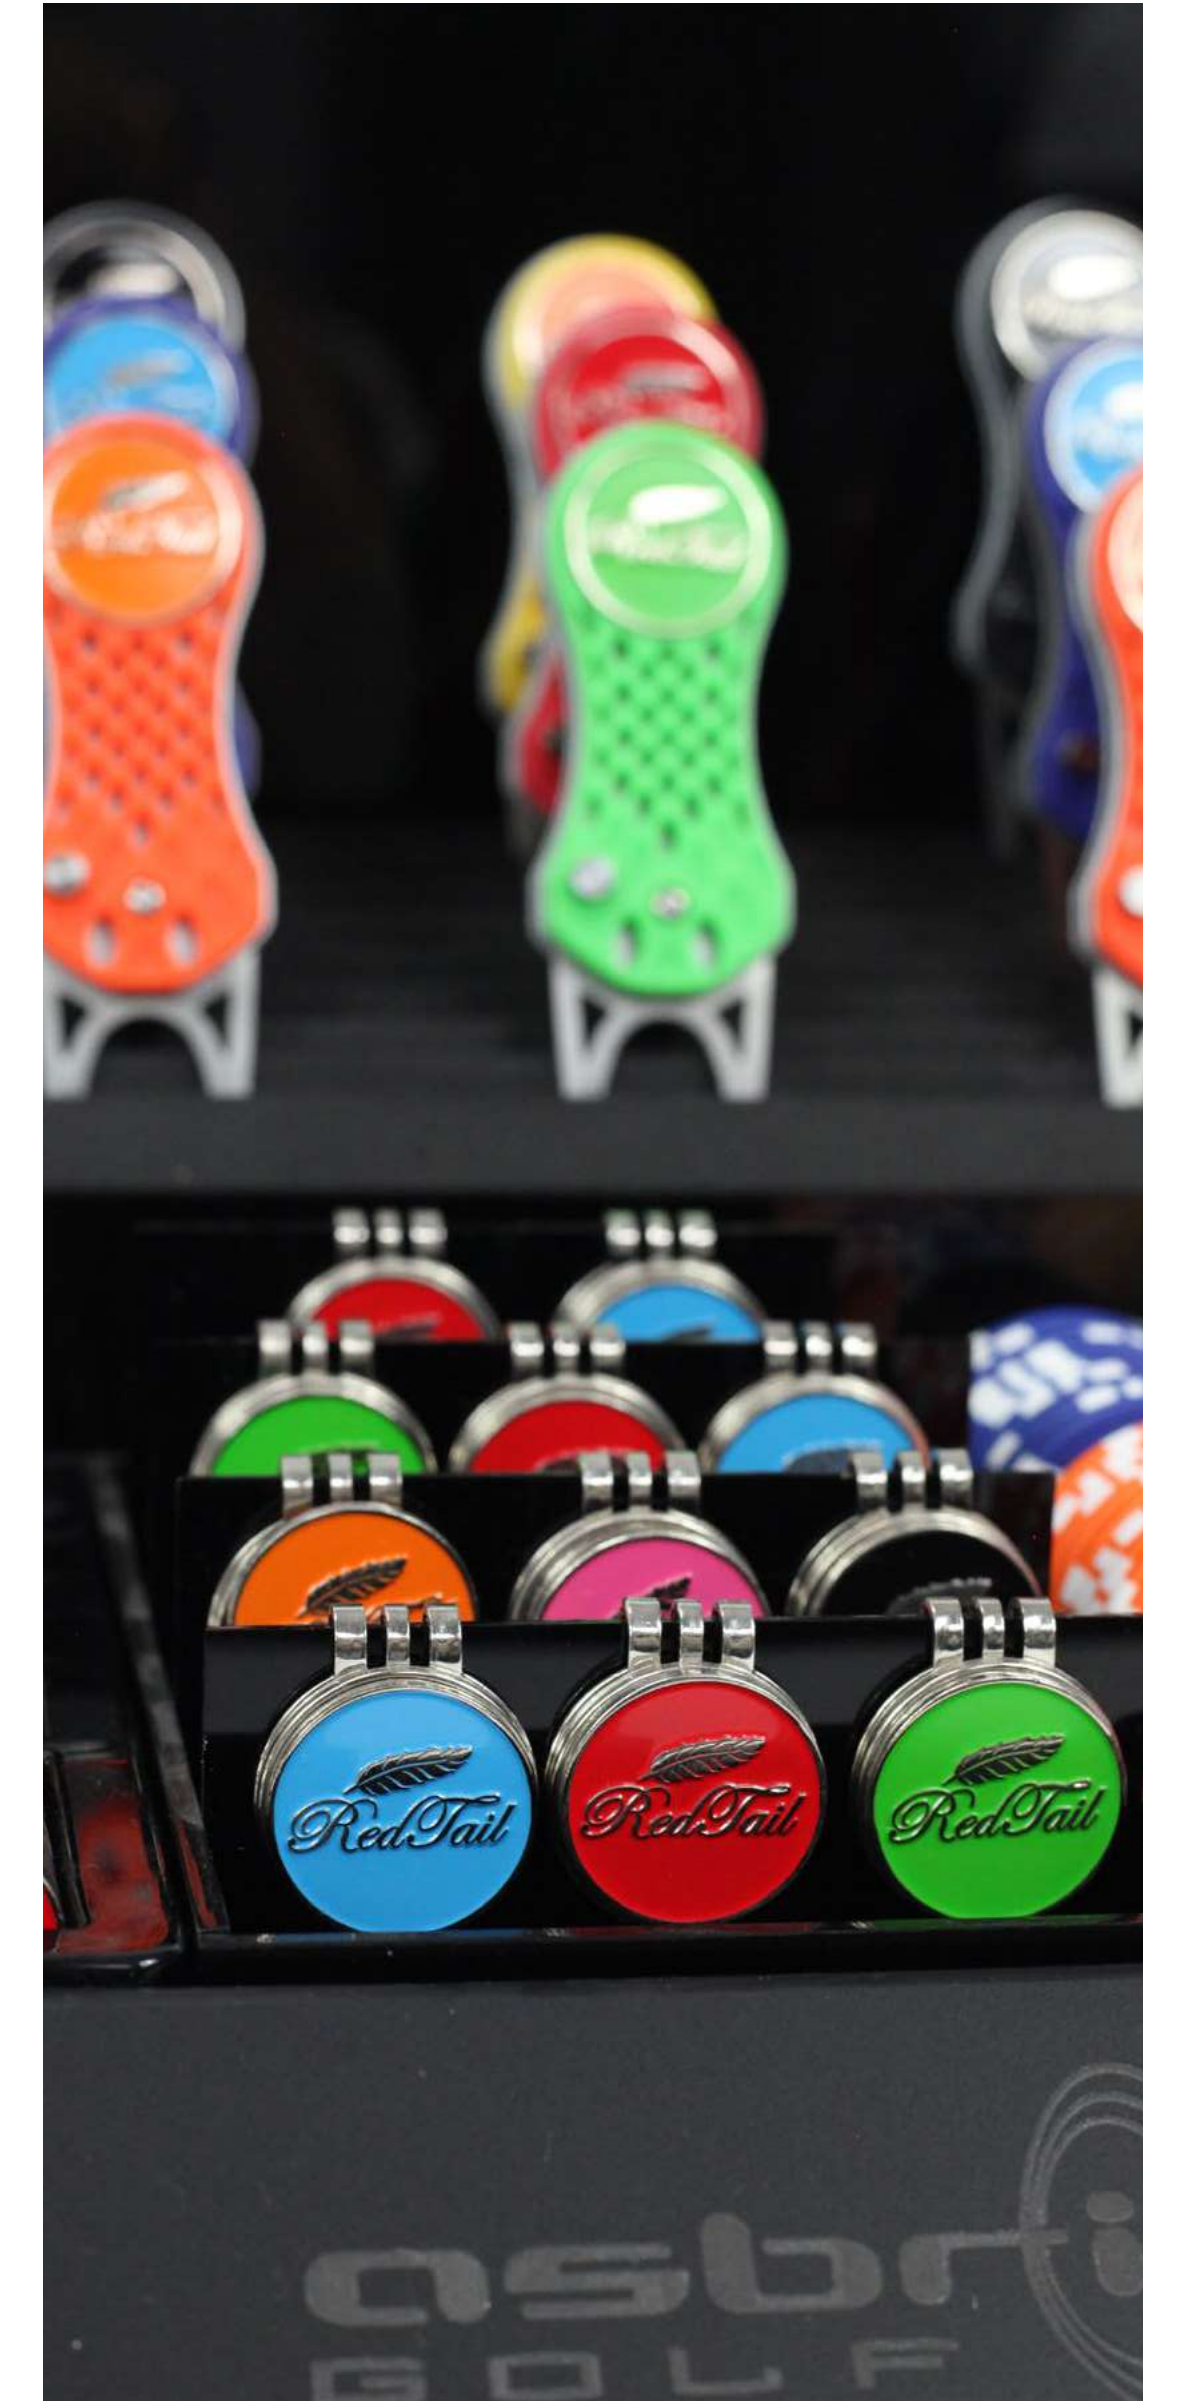

Retail Merchandising