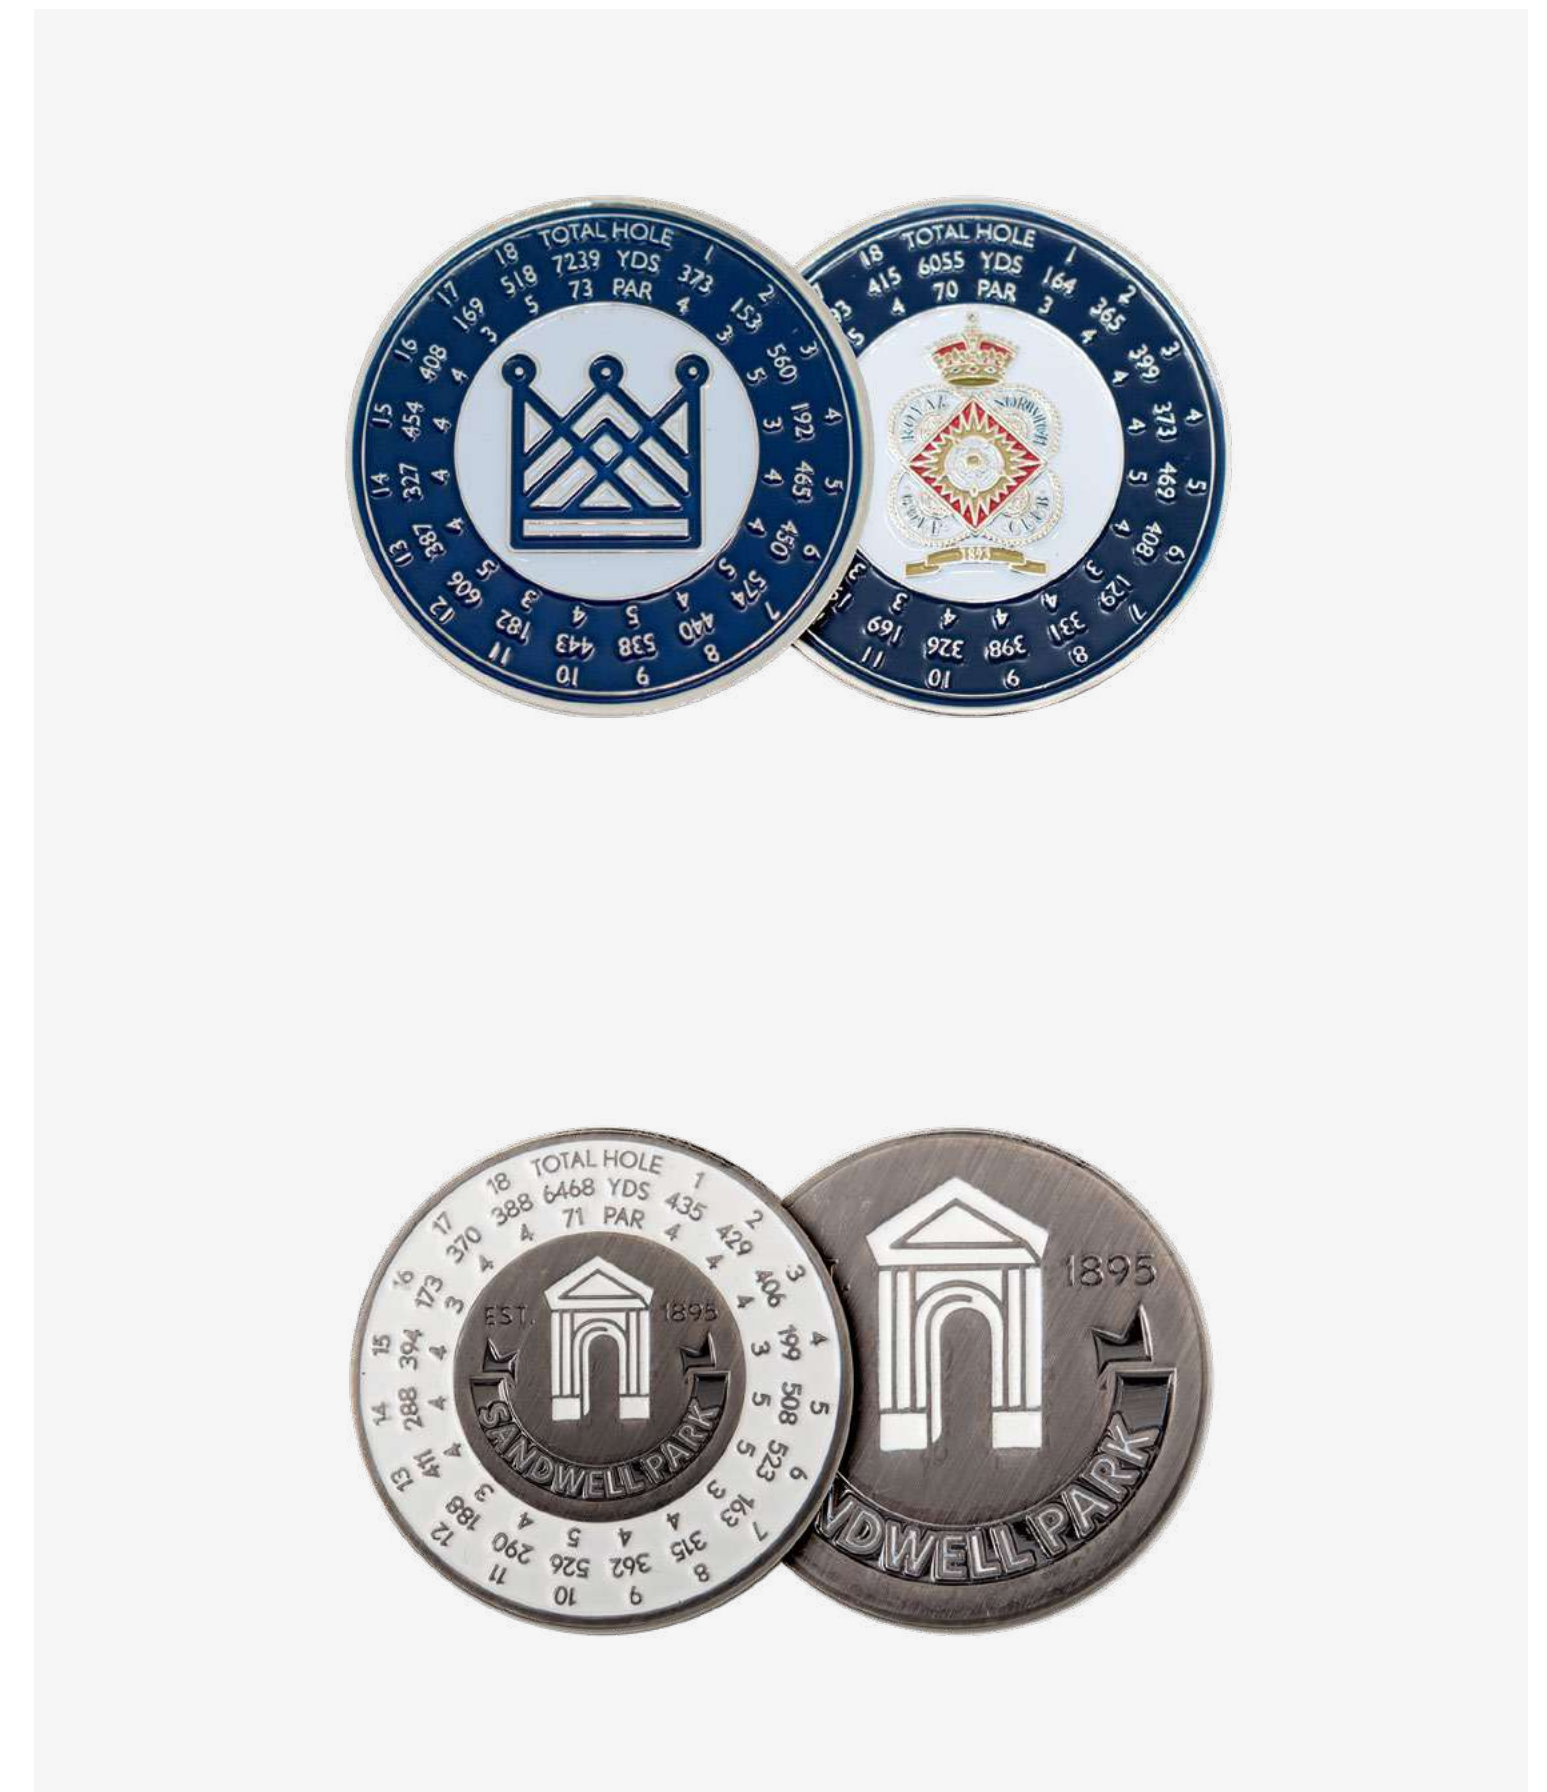

44mm YARDAGE

Stamped metal marker with multiple finishes available.
Featuring course yardages.

Metal colours

Custom
MOQ 100pcs