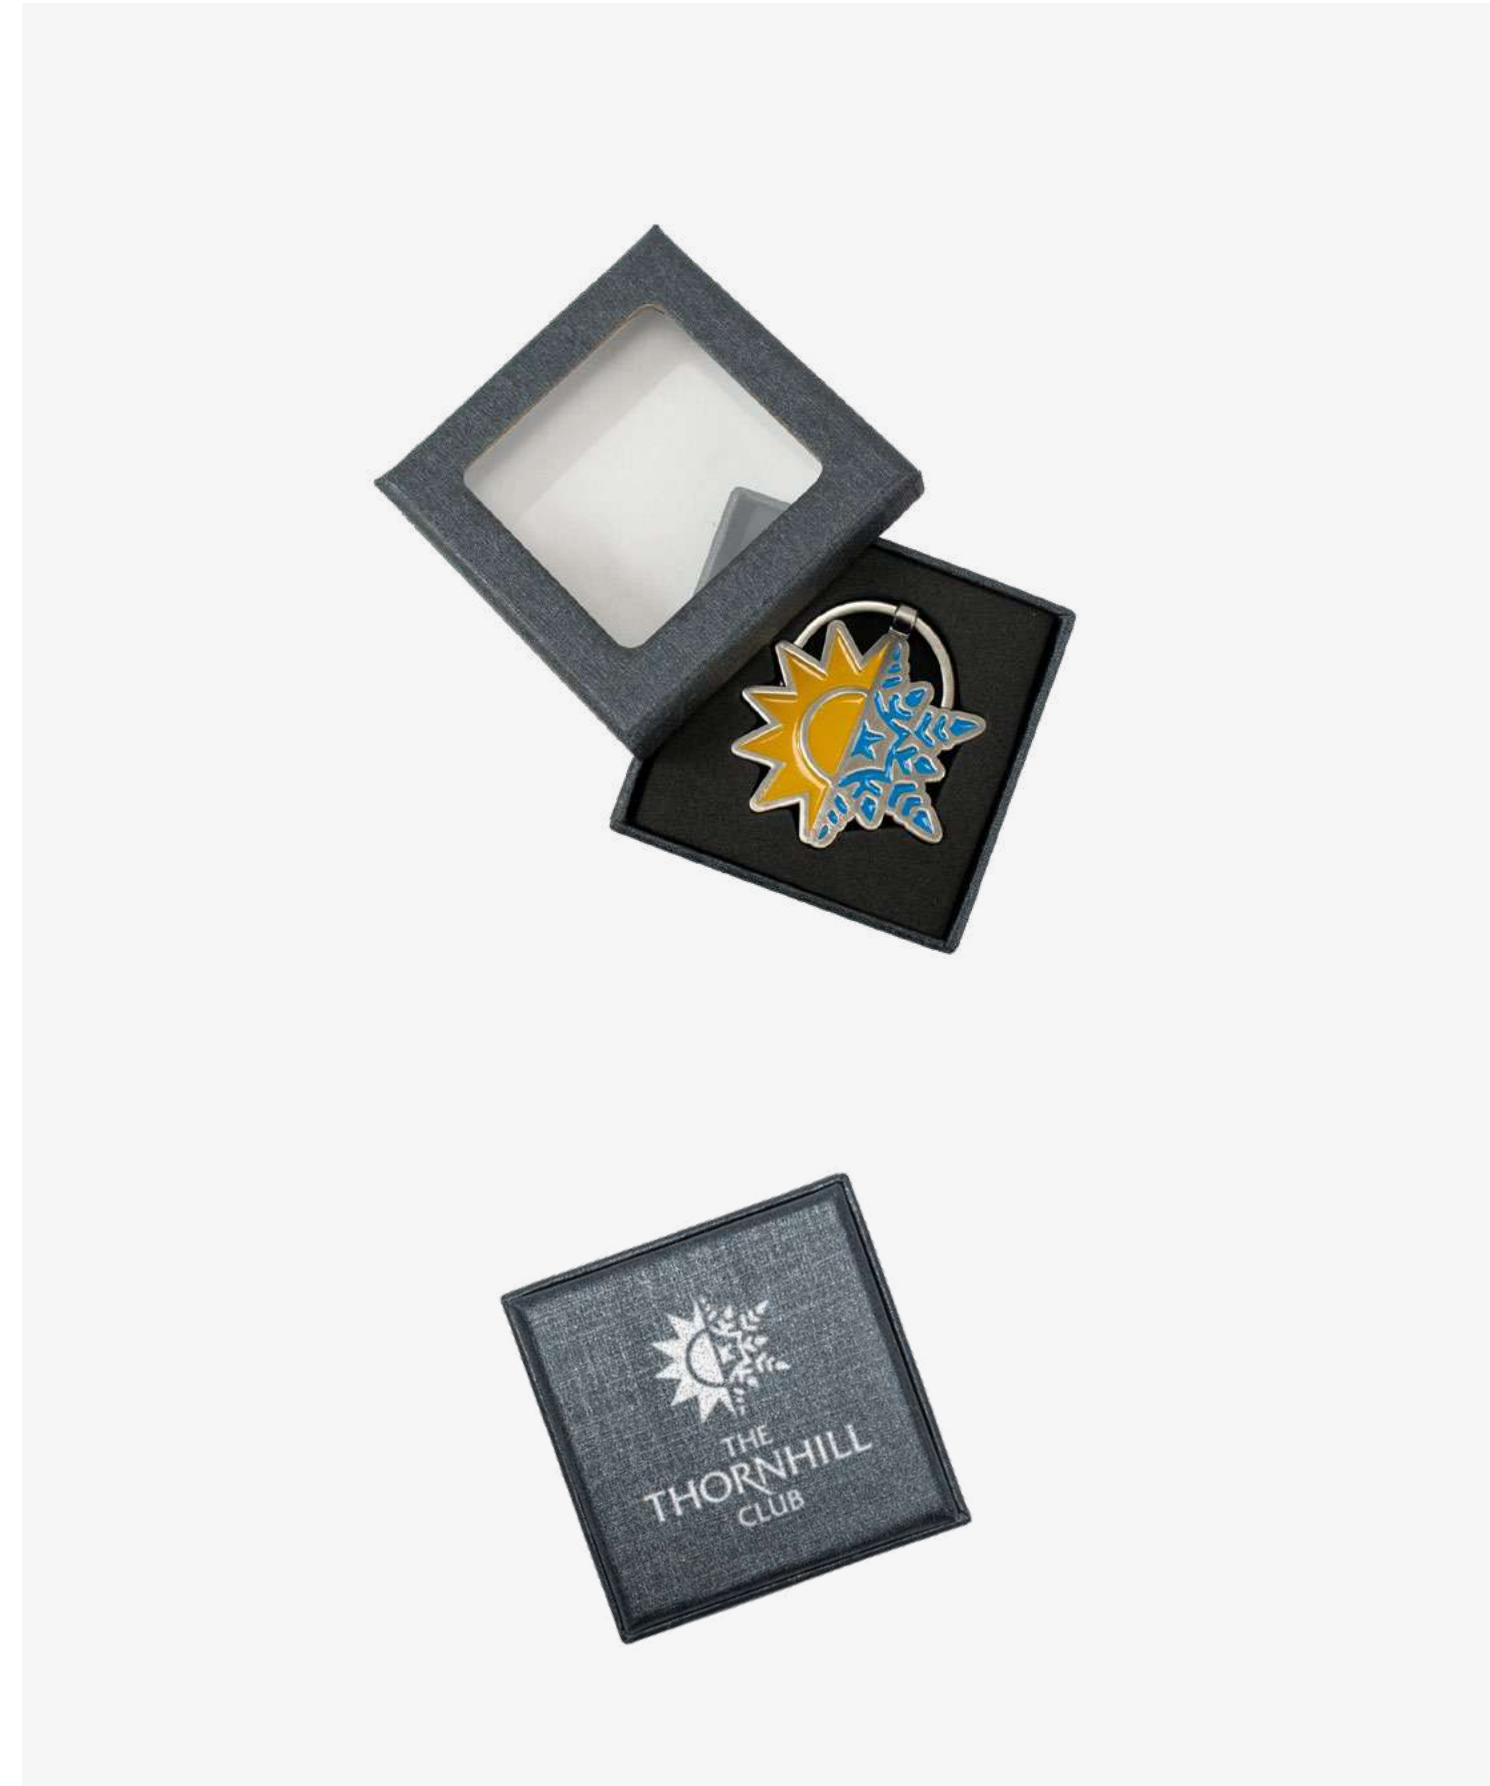

CUSTOM WINDOW BOX 2 WITH CUSTOM KEY RING

Plain or printed window gift box.
Contains Custom Key Ring.

—
Custom
MOQ 250pcs