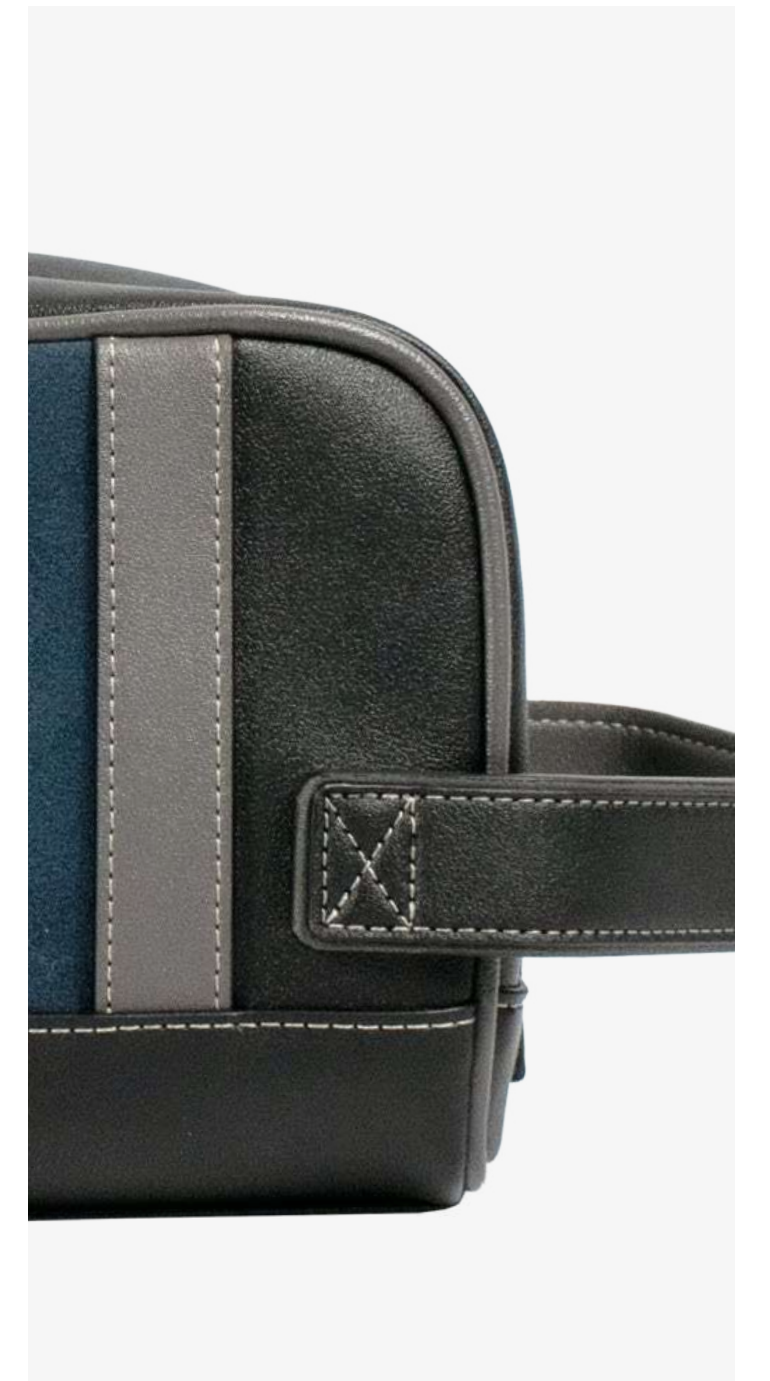

Luggage & Pouch Bags

MIDNIGHT

Elegant luggage range featuring leather panels and navy suedette, includes a holdall, a shoe bag, and a toiletry bag.

Available Items

Holdall

53cm x 26cm x 29cm

Shoe Bag

33cm x 14cm x 20cm