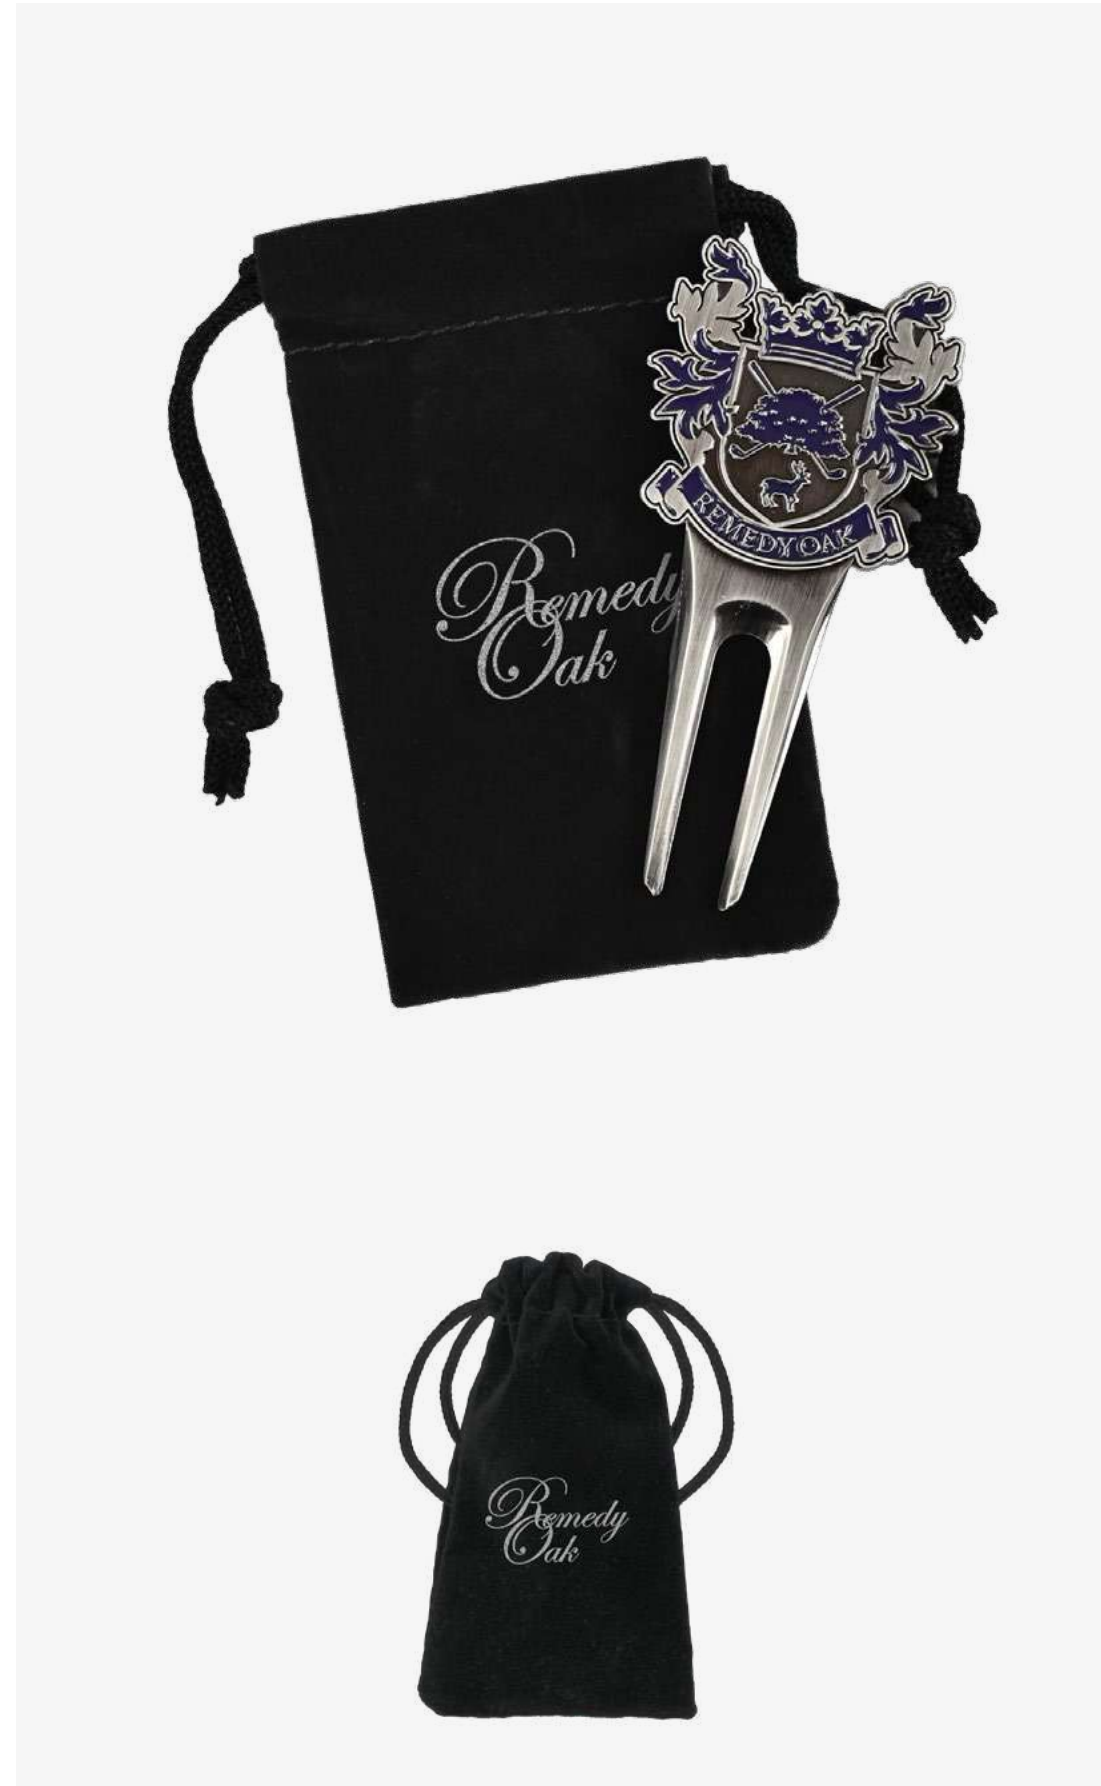

GIFT POUCH 4
WITH HALO RESIN HOLDER & MARKER

Plain or printed pouch.
Contains 40mm Halo resin ball marker holder & marker.

—
Resin
MOQ 30pcs

GIFT POUCH 5

WITH CUSTOM SHAPE PITCH MARK REPAIRER

Plain or printed pouch.
Contains Custom Shape pitch mark repairer with removable marker.