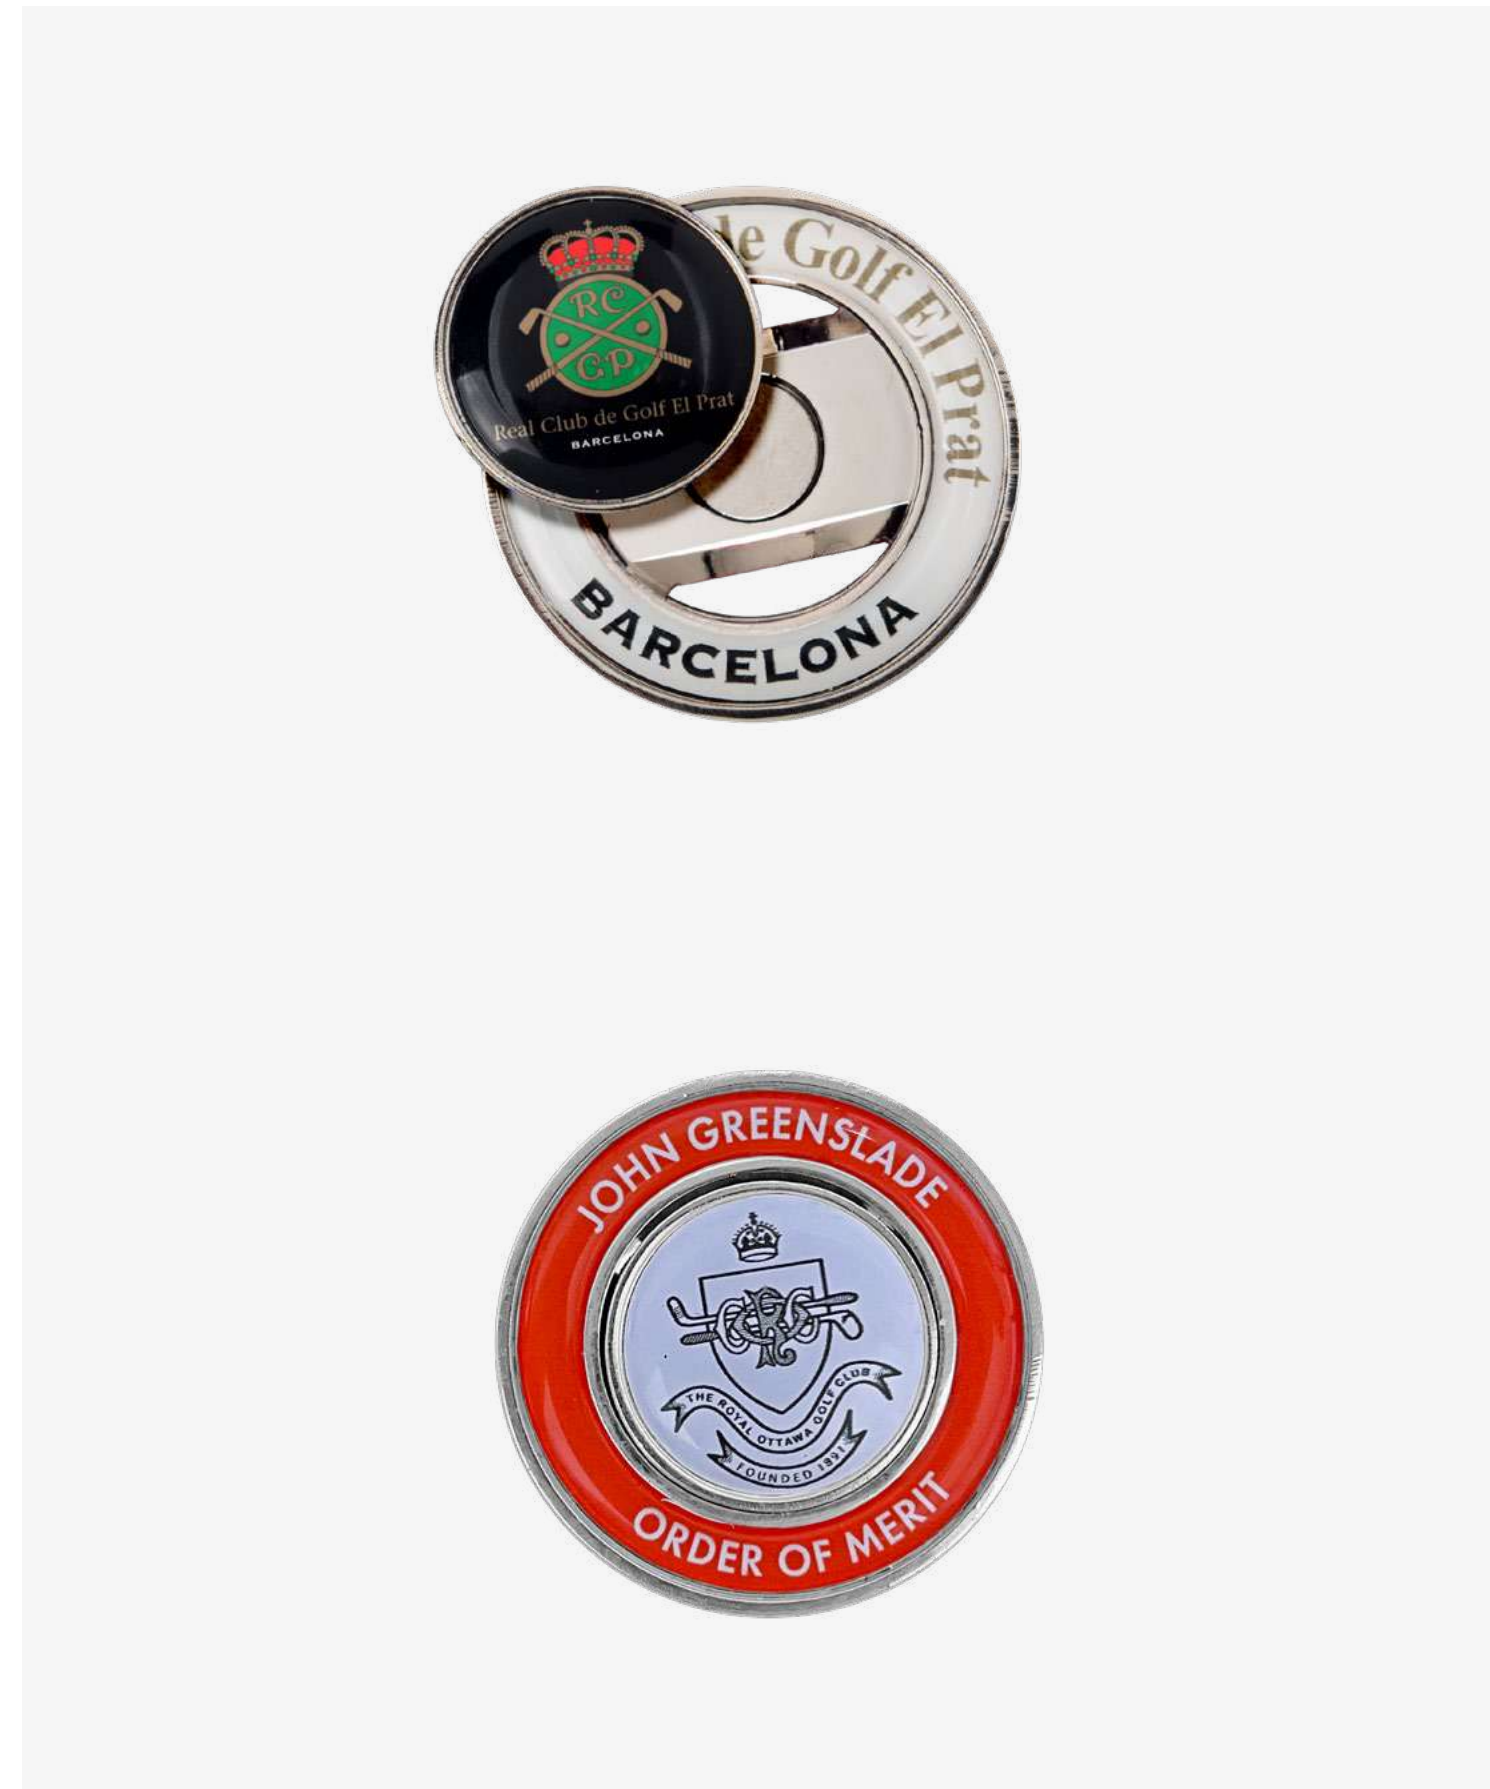

40mm HALO HOLDER RESIN

Magnetic ball marker holder with 24mm marker.
Printed resin surround.

Resin
MOQ 30pcs