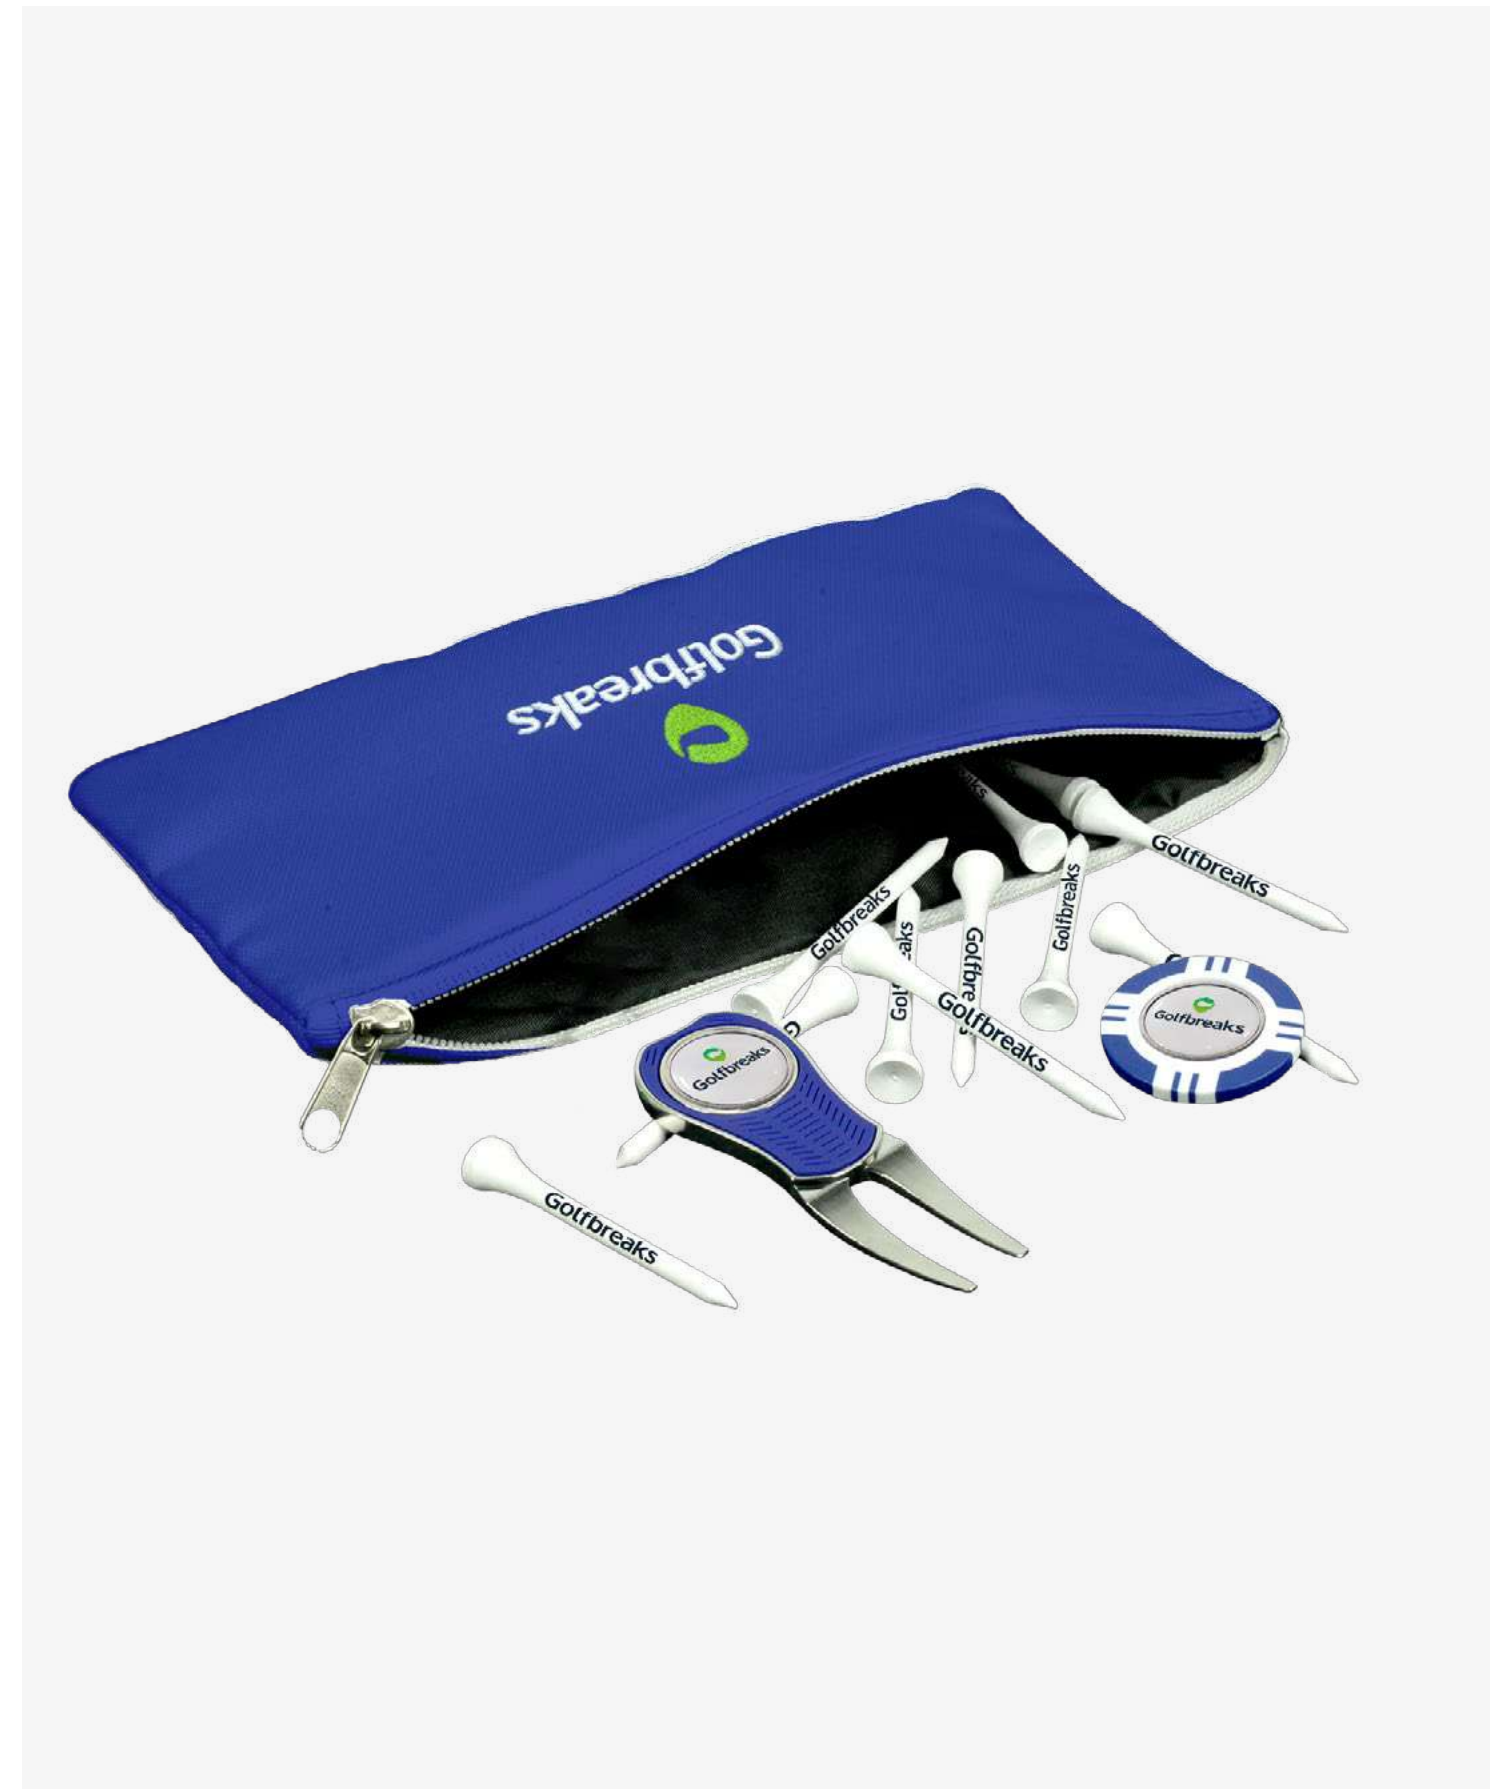

URBAN GIFT BAG 2

WITH ATOMIC PMR, VEGAS POKER CHIP & 20 PRINTED TEES.

Gift bag with embroidered logo:
Atomic Pitch Mark Repairer, Vegas Poker Chip & 20 x Printed Tees.

—
MOQ 30pcs