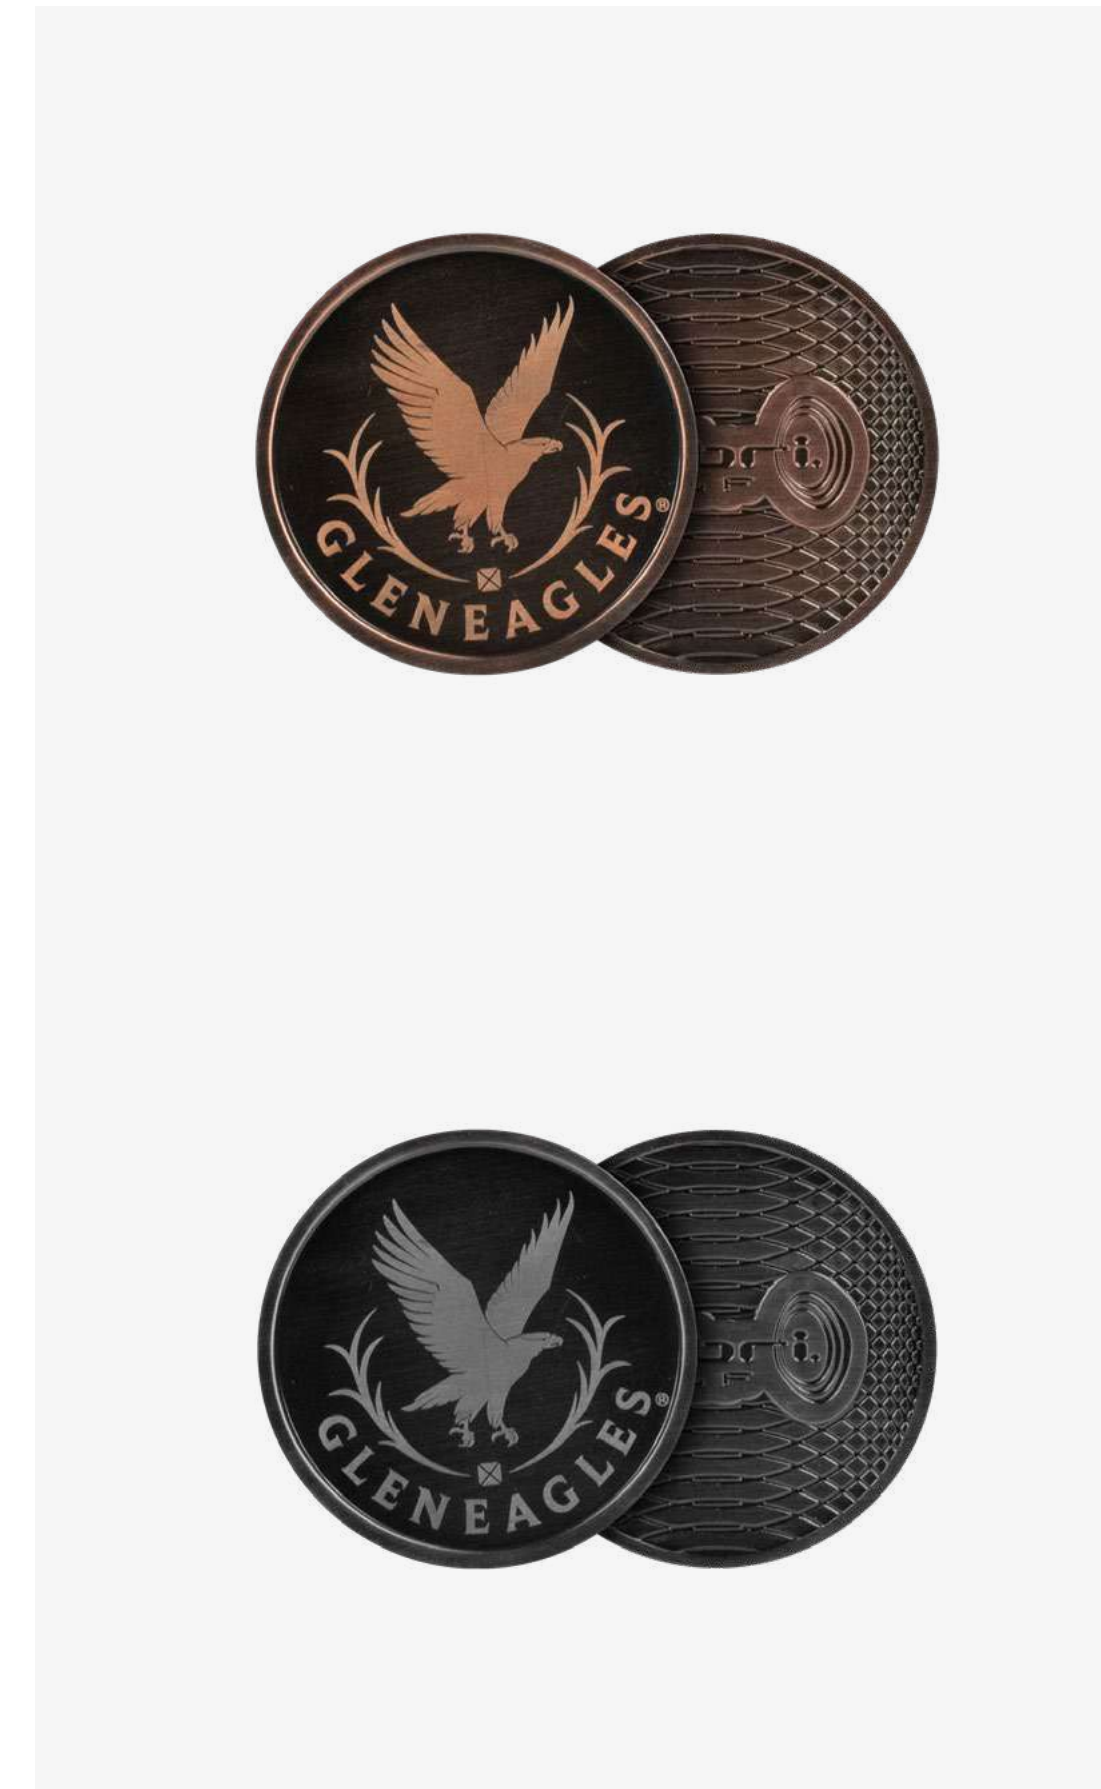

40mm OPTIC

Laser engraved metal marker.

Metal colours

Resin
MOQ 30pcs

Copper Titanium