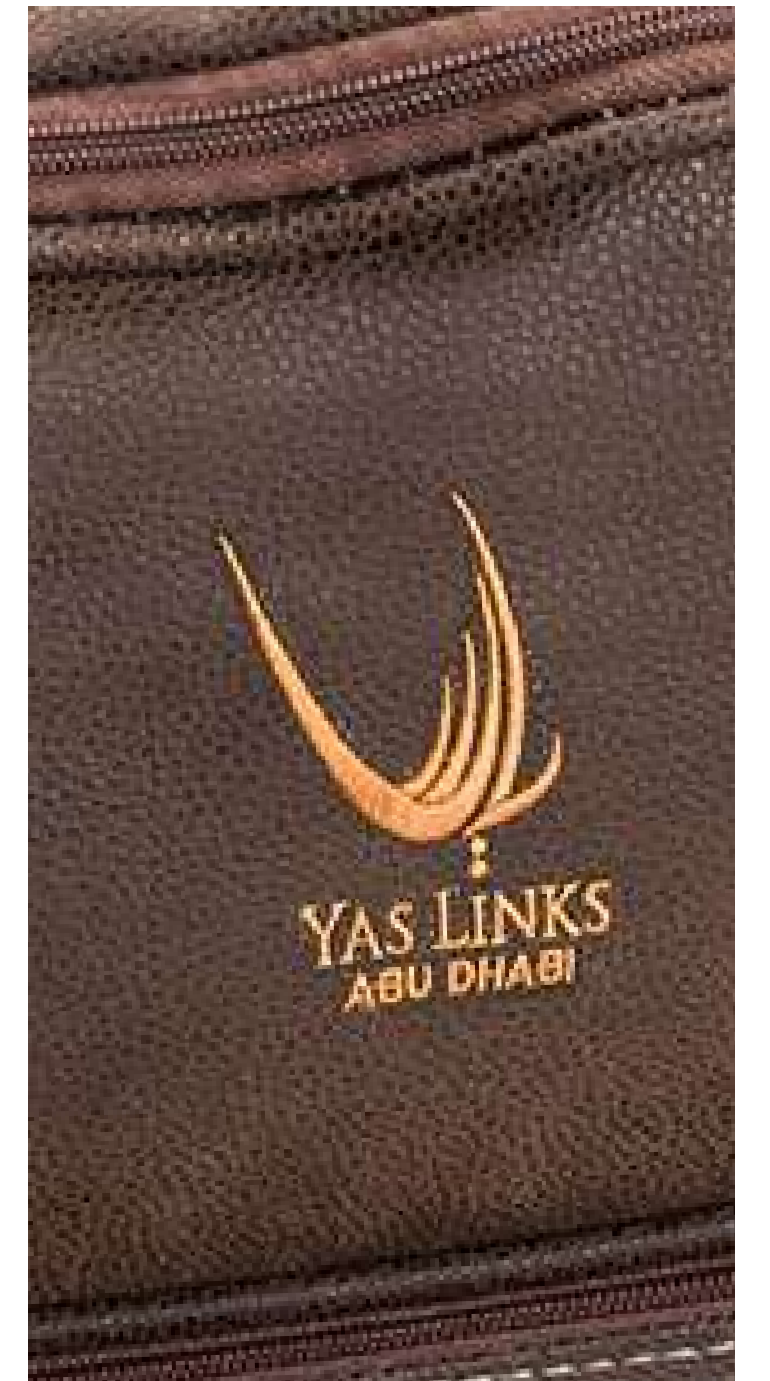

LEGACY

Add a touch of traditional charm to the locker room with our Legacy collection. Classic antique brown leatherette luggage offering practicality and elegance wherever your golf trip takes you.

Available Items

Embroidery
MOQ 2pcs