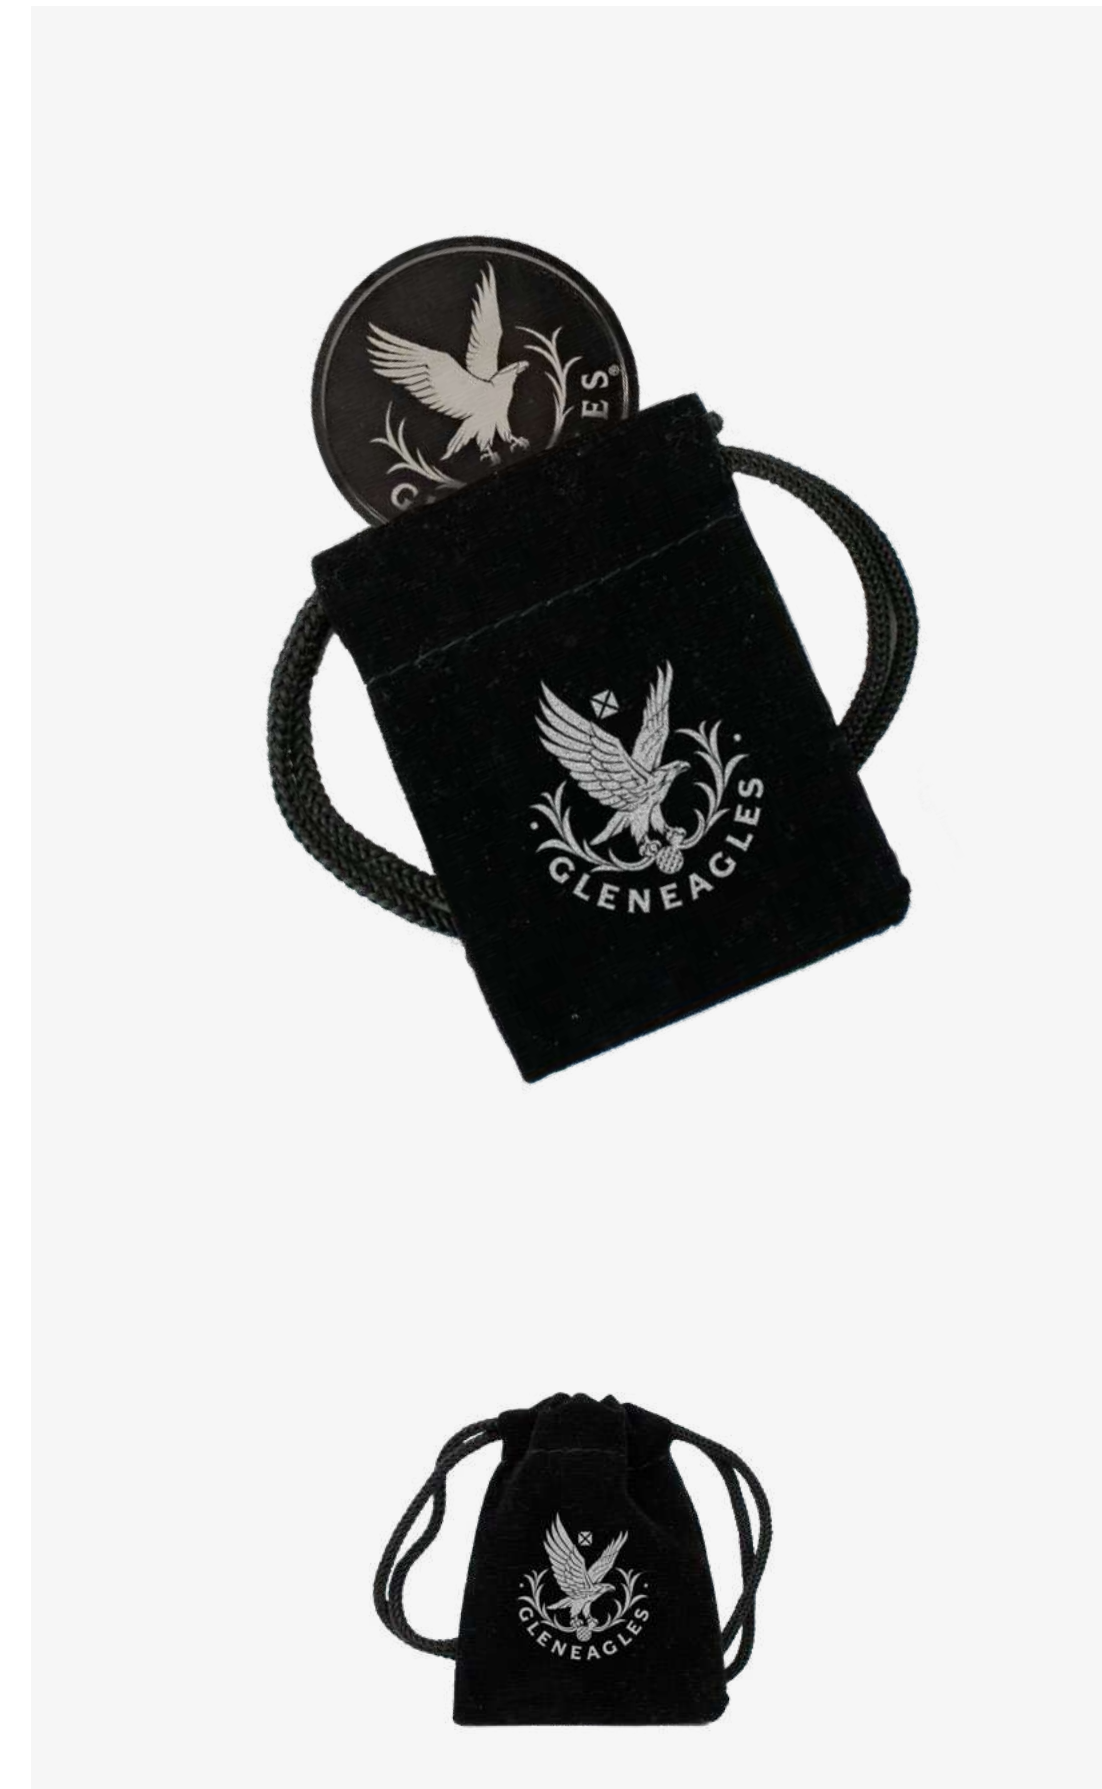

GIFT POUCH 3
WITH 40MM OPTIC LASER MARKER

Plain or printed pouch.
Contains 40mm Optic laser marker

—
Laser engraved
MOQ 30pcs