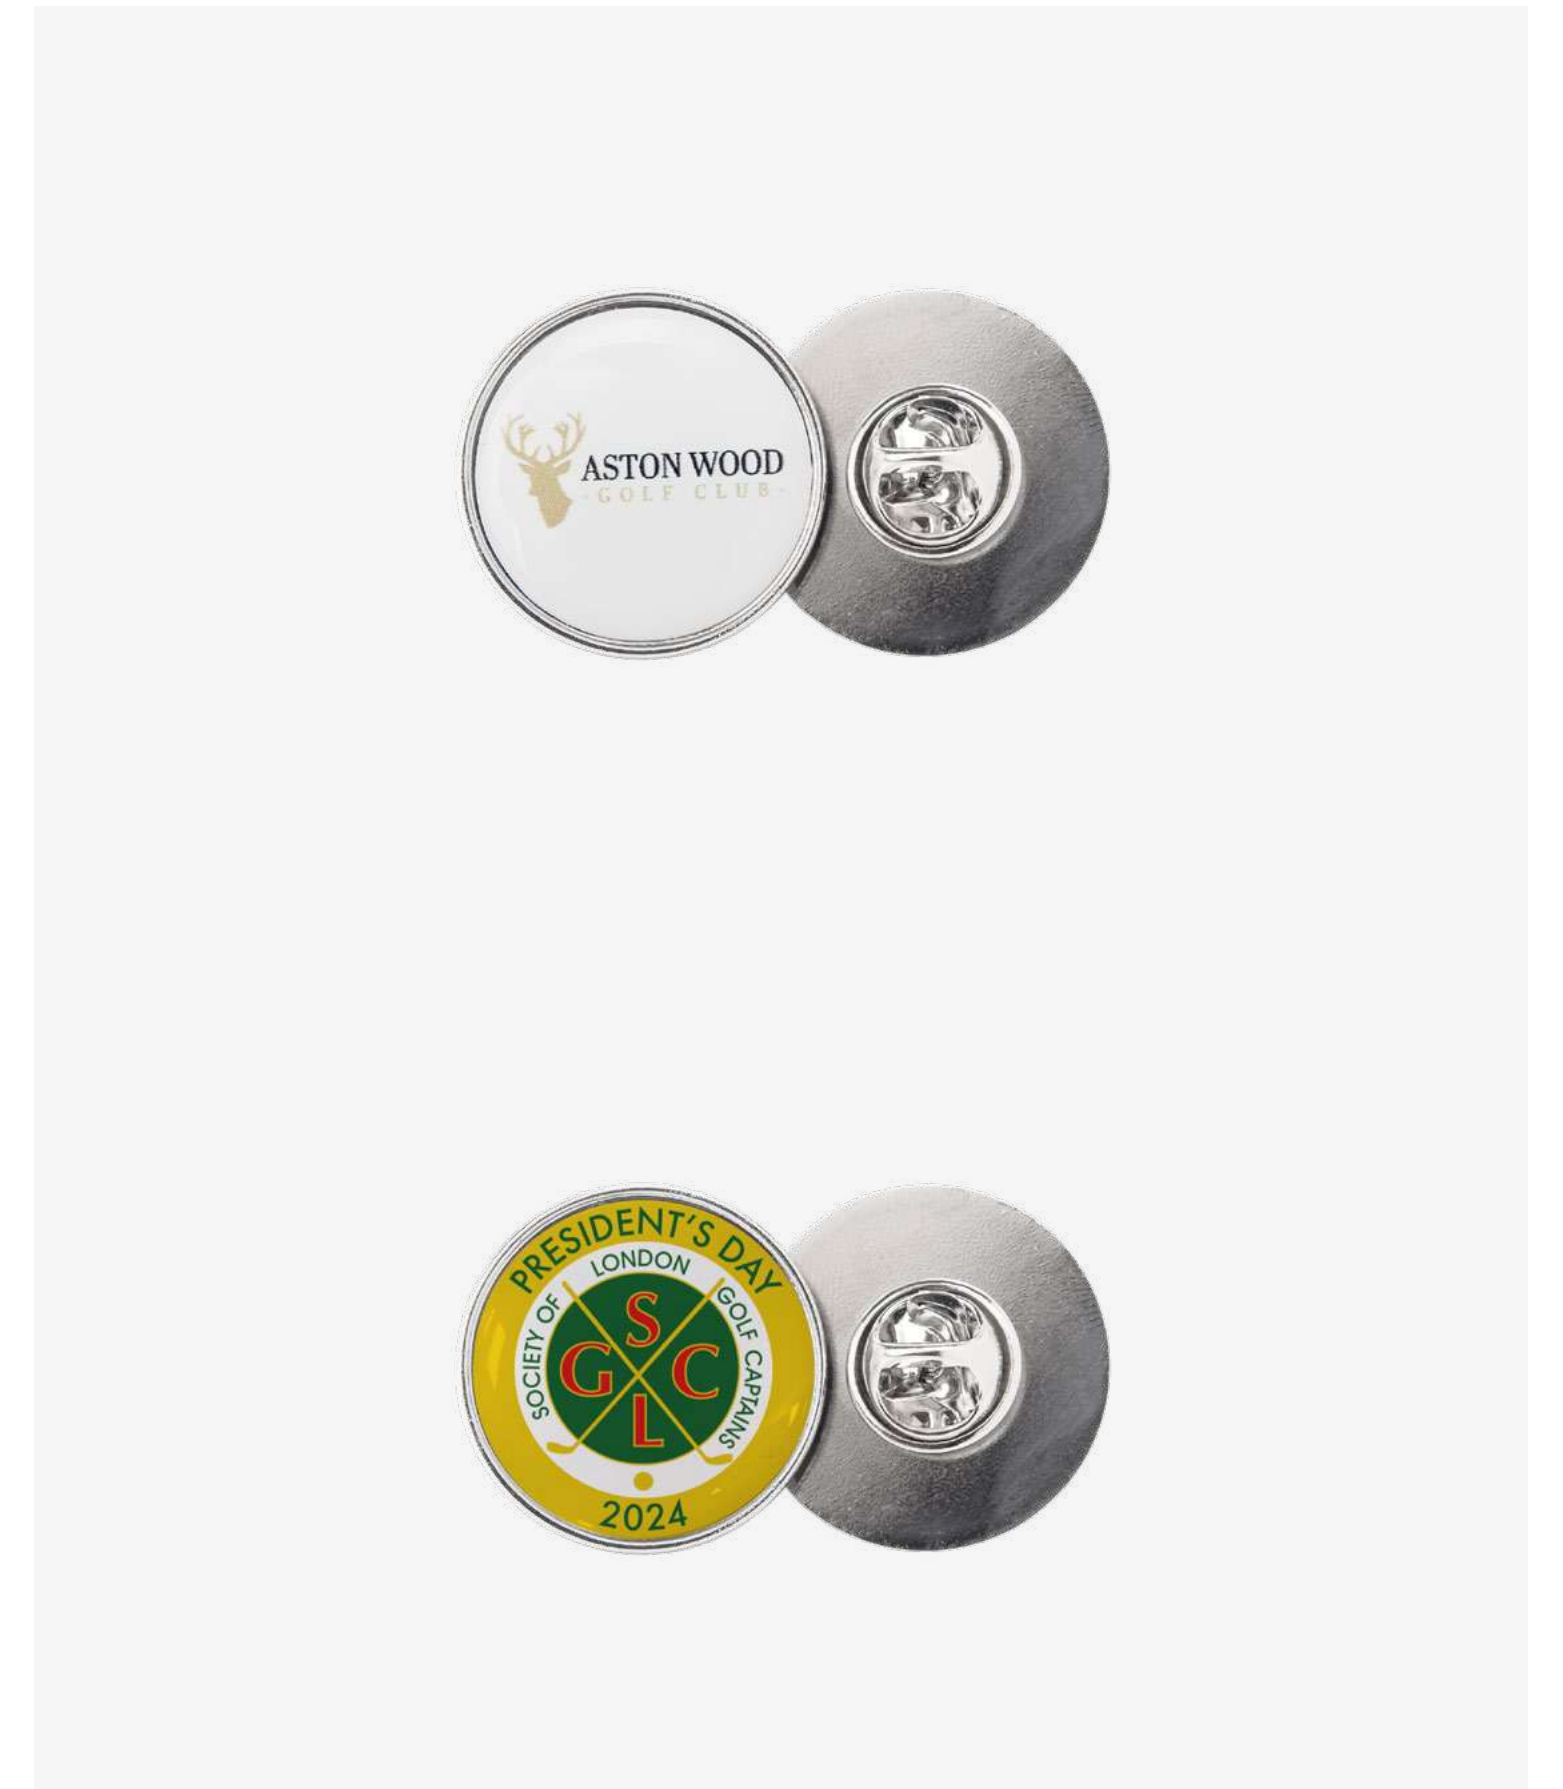

Laser engraved metal key ring.

Metal colours

Copper Titanium

Laser engraved
 MOQ 30pcs

ICON GROOVE CLEANER

Groove cleaning brush with magnetic 24mm ball marker.

— Custom
MOQ 100pcs / Resin
MOQ 30pcs

TOUR CAP CLIP

Fits all cap peaks. Removable magnetic 24mm ball marker. Optional gift box. Available in Brushed Silver or Brushed Bronze.

— Custom
MOQ 100pcs / Resin
MOQ 30pcs

RESIN LAPEL PIN BADGE

Lapel pin badge with printed logo with epoxy resin dome. Pin clasp on rear.