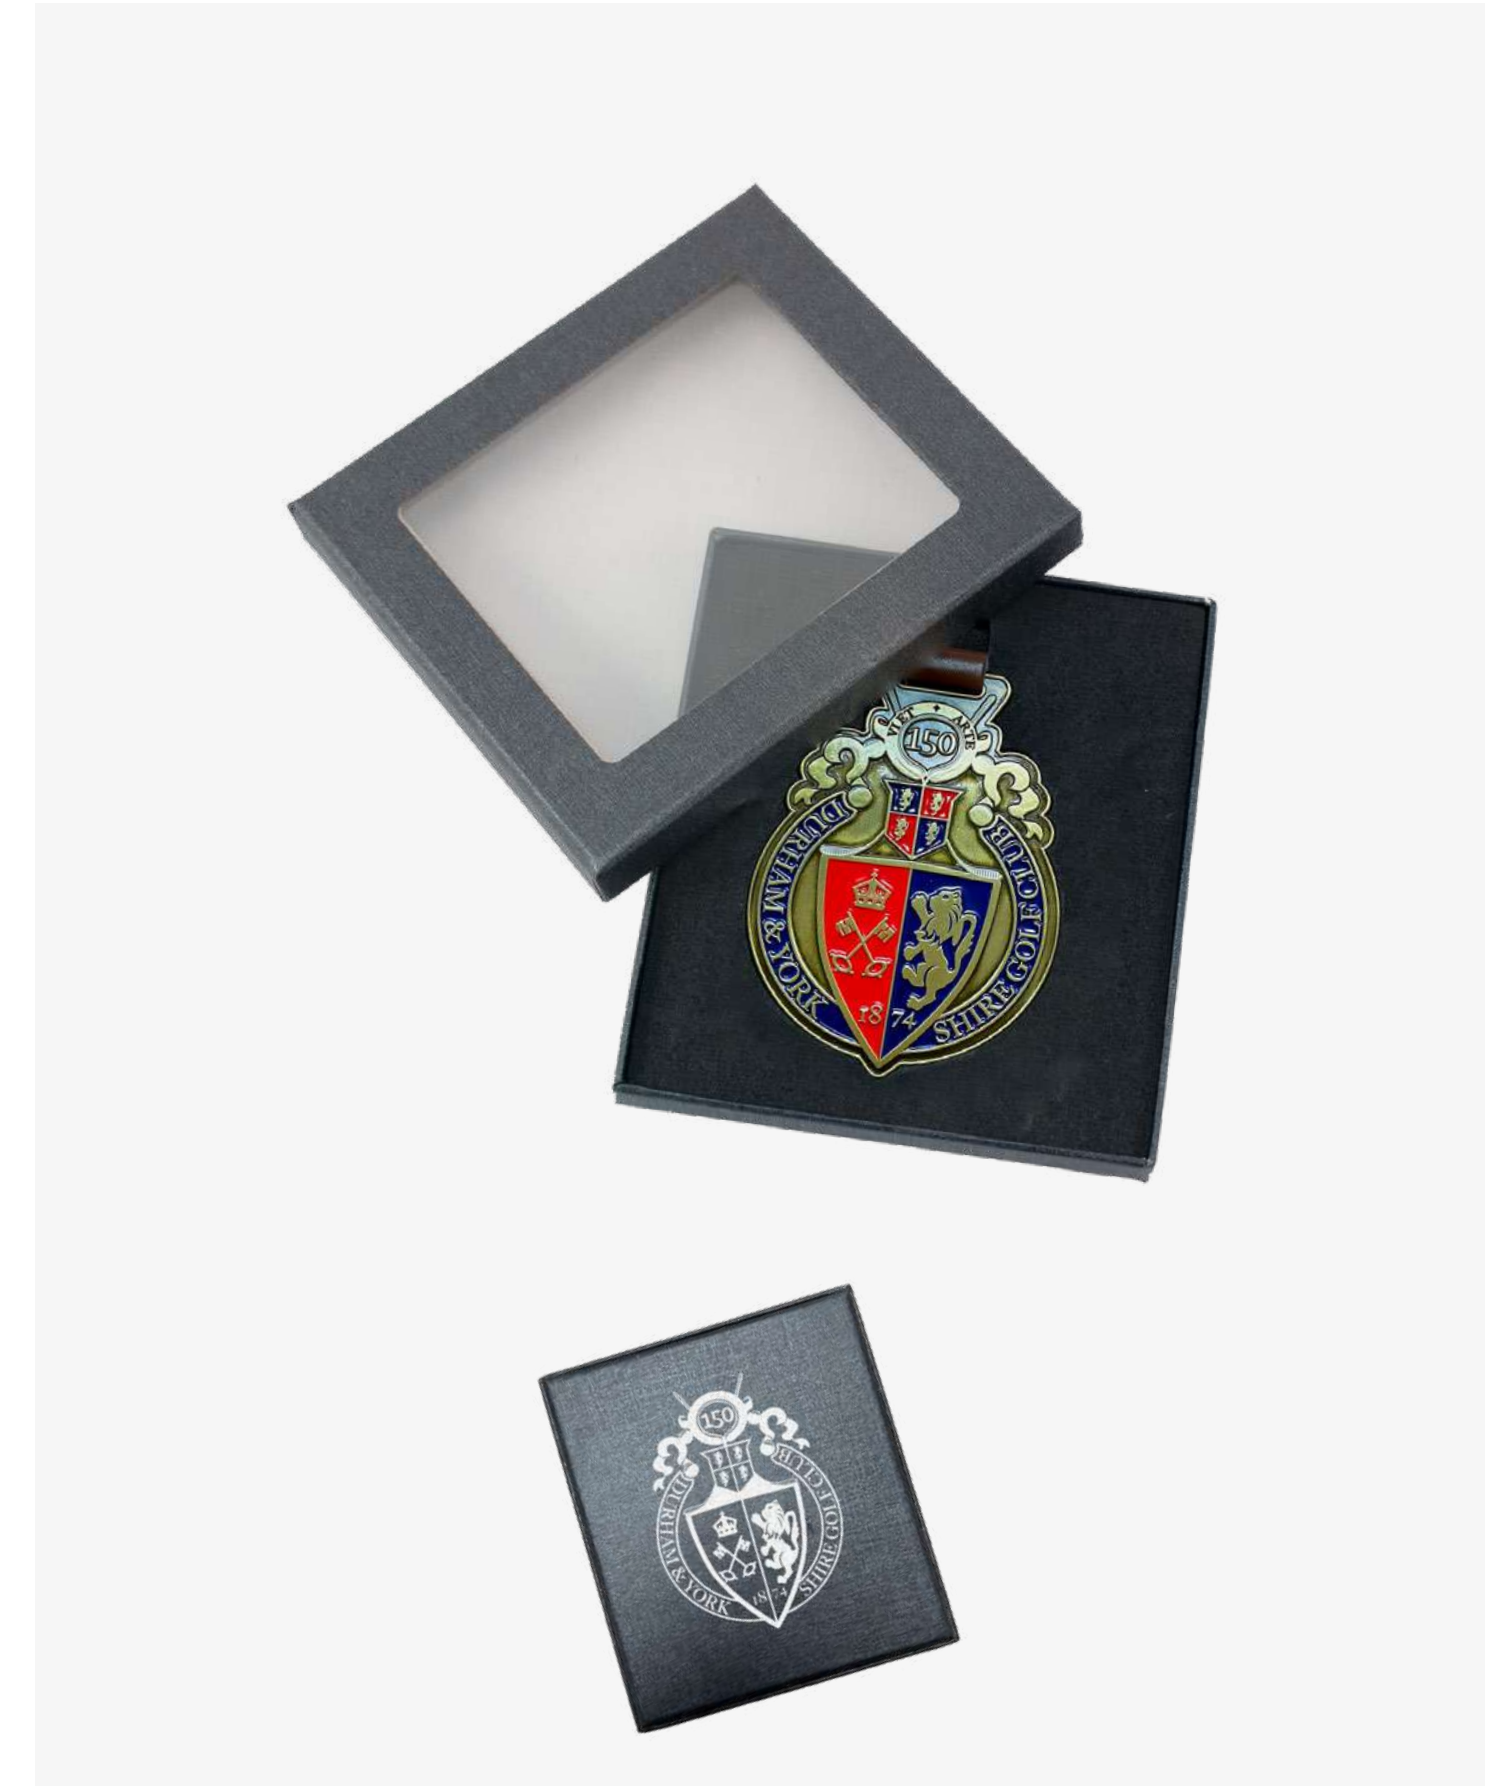

CUSTOM WINDOW BOX 3 WITH CUSTOM BAG TAG

Plain or printed window gift box.
Contains Custom Bag Tag.

—
Custom
MOQ 250pcs