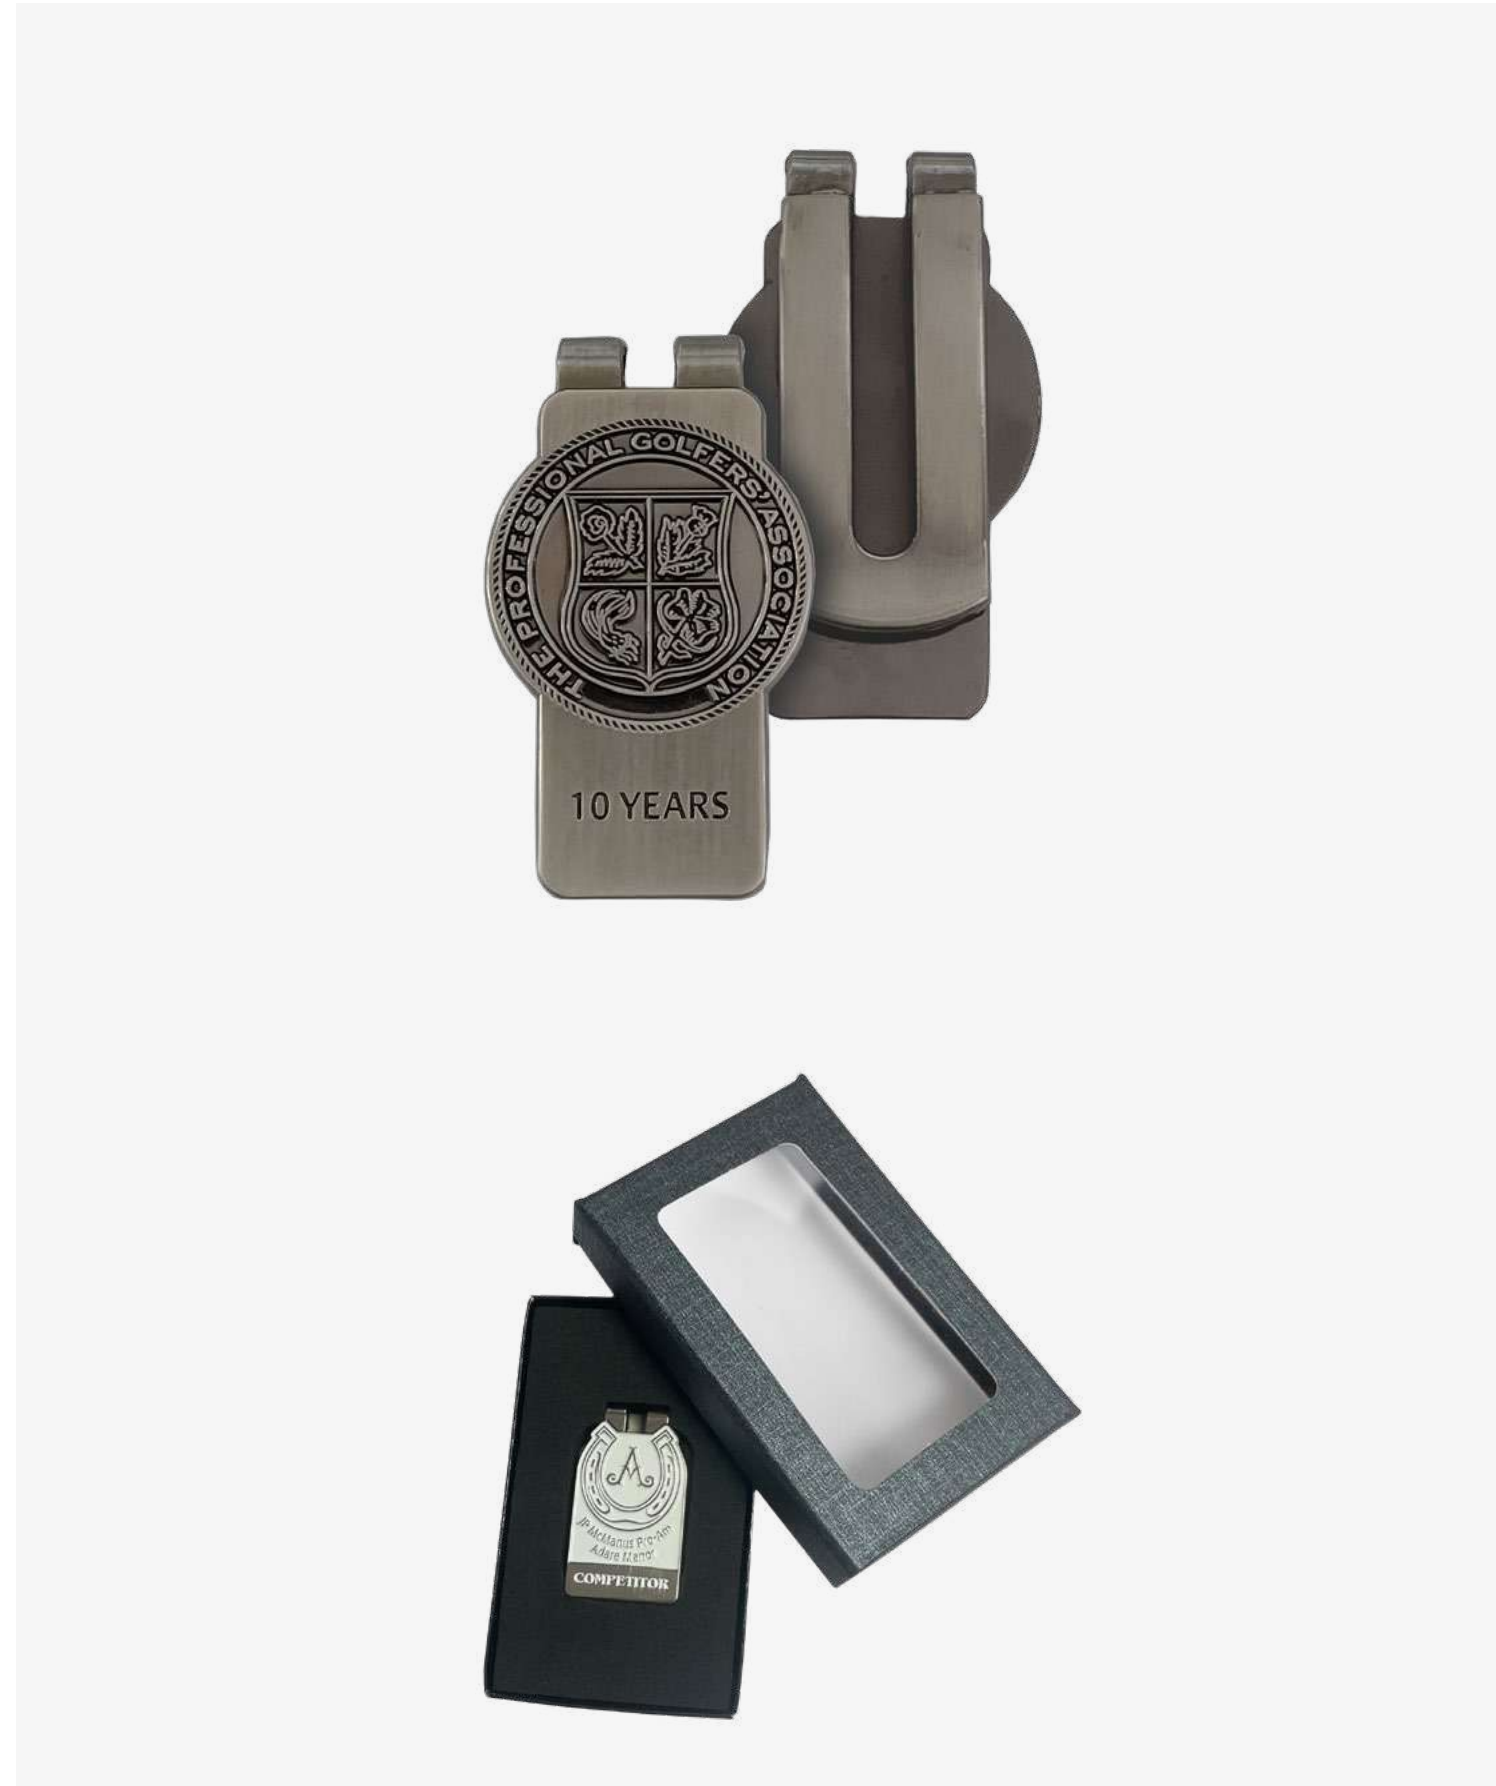

CUSTOM PLAYERS BADGE / MONEY CLIP

Custom stamped metal players badge / money clip.
Multiple finishes available. Optional gift box.

Metal colours

Bronze Copper Silver Titanium