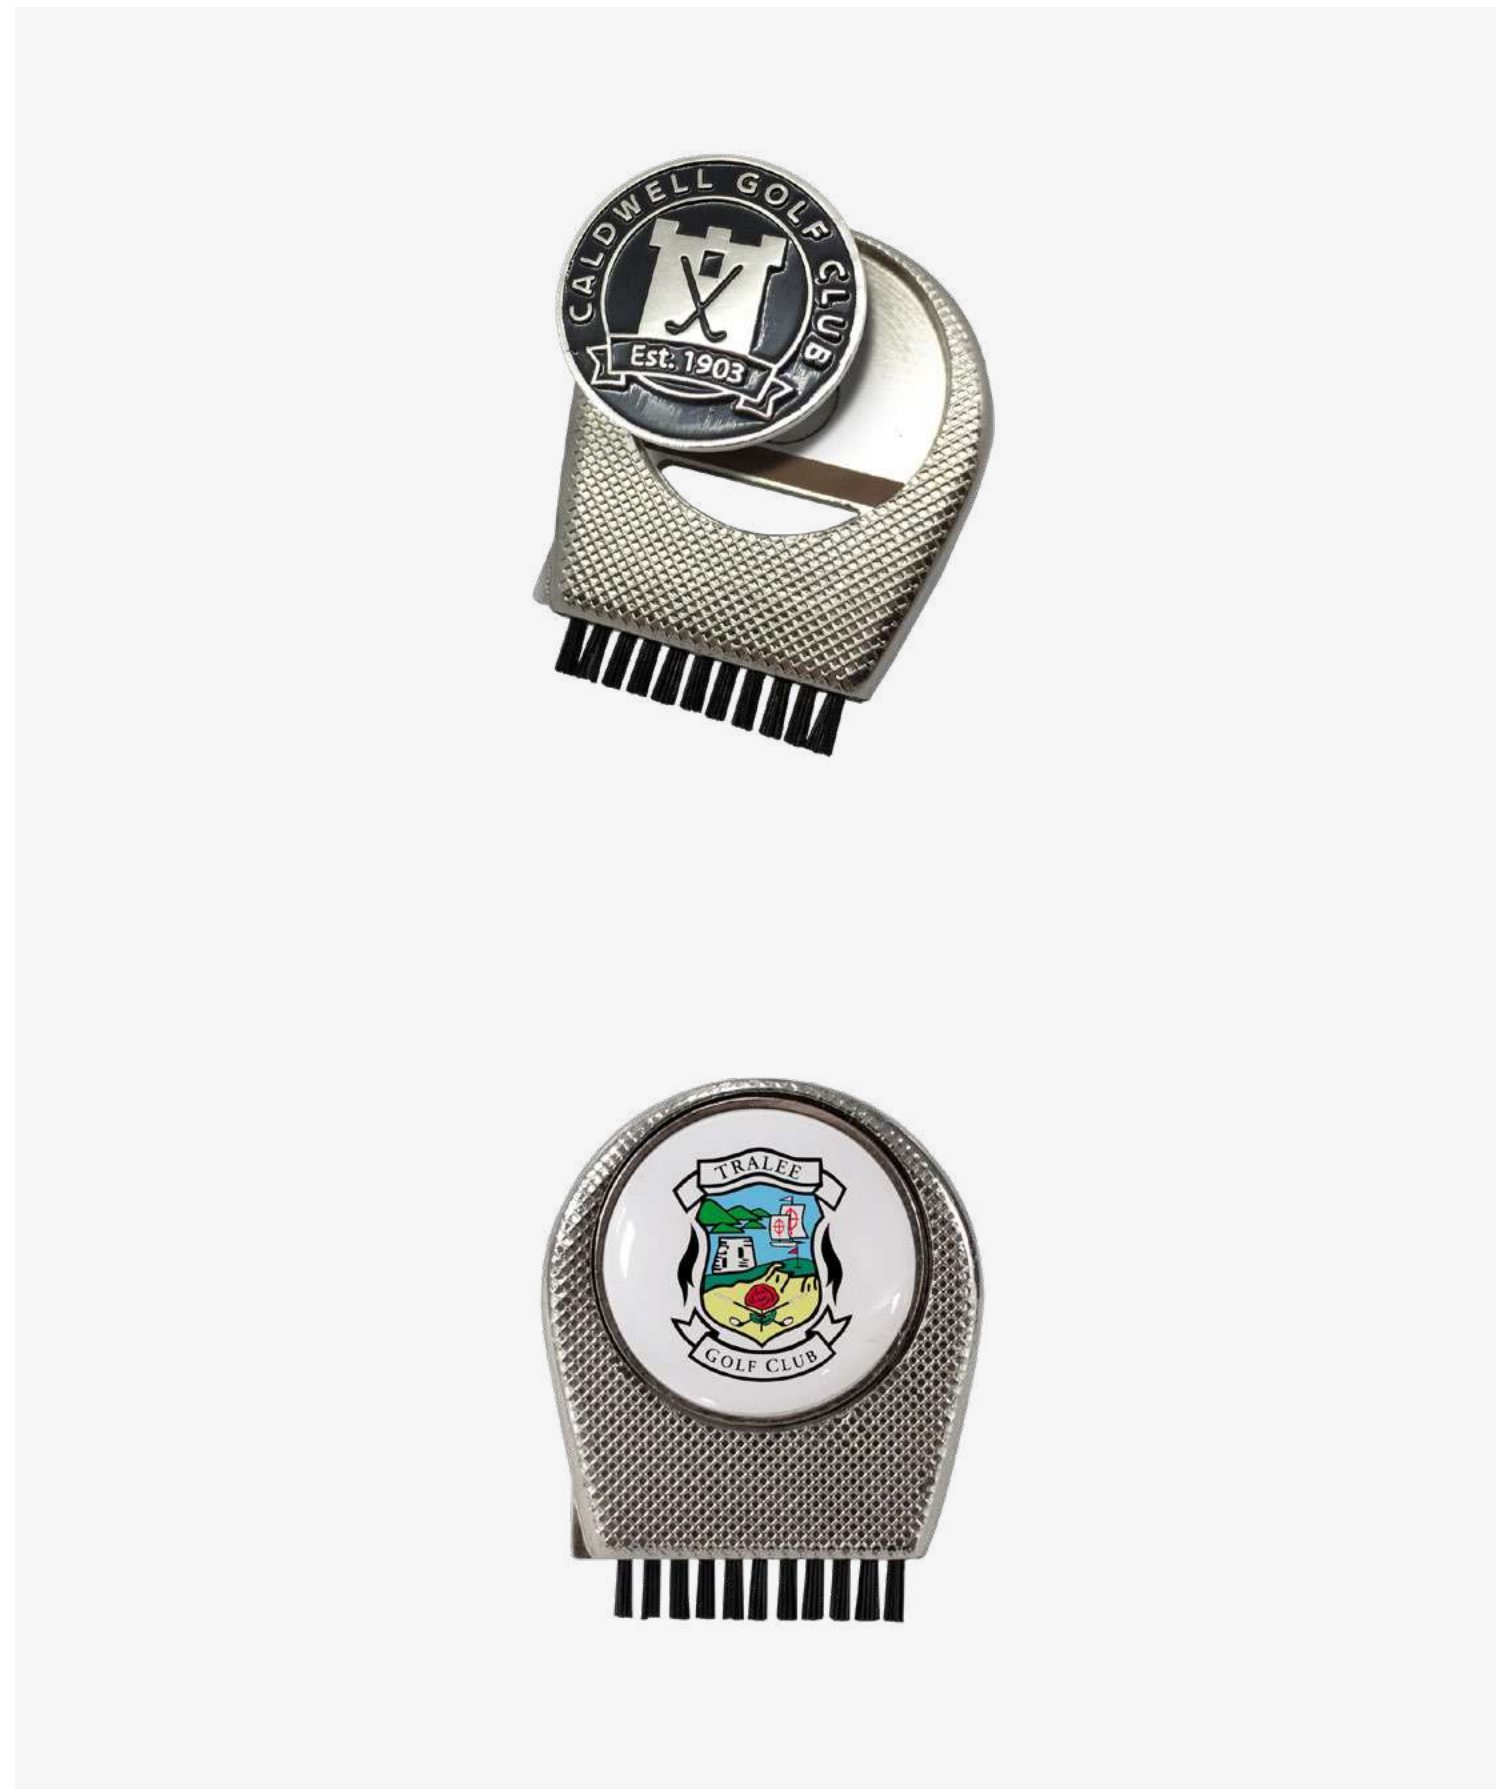

ICON GROOVE CLEANER

Groove cleaning brush with magnetic 24mm ball marker.

— Custom
MOQ 100pcs / Resin
MOQ 30pcs