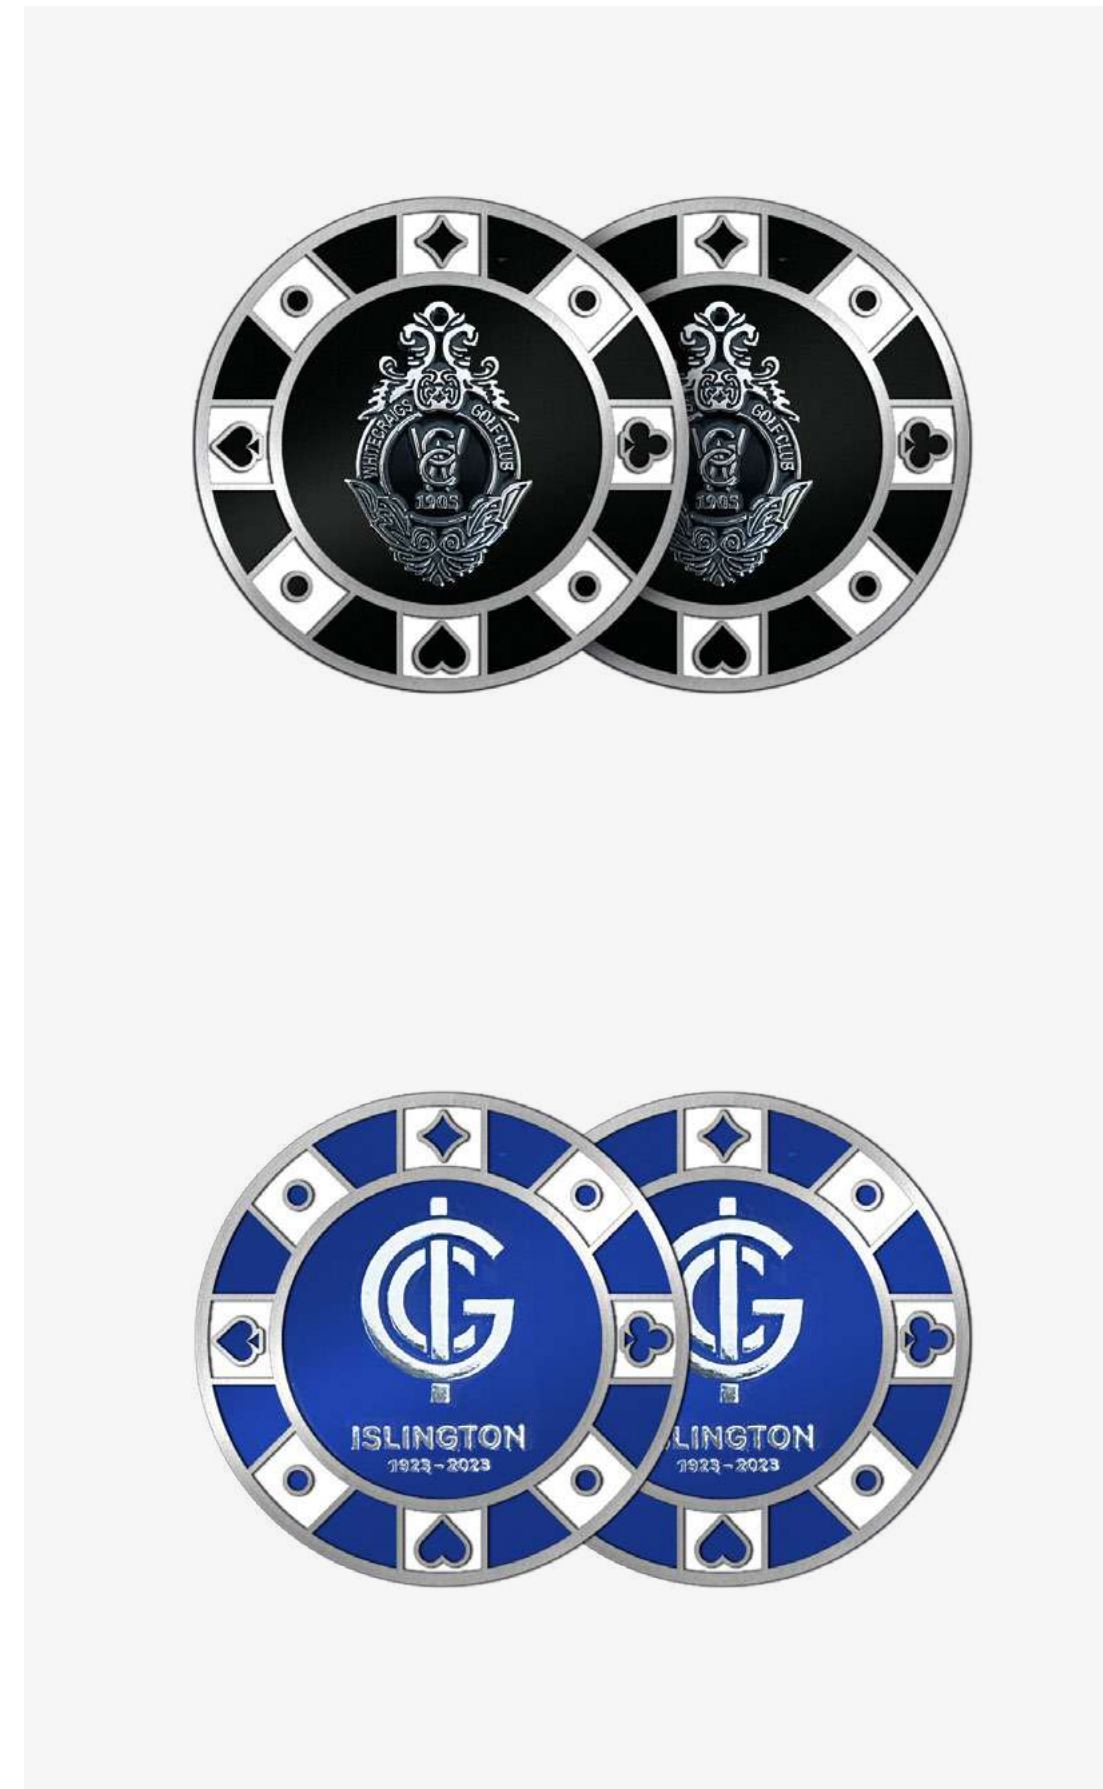

40mm DELUXE POKER CHIP

Stamped metal poker chip with multiple finishes available.

Metal colours