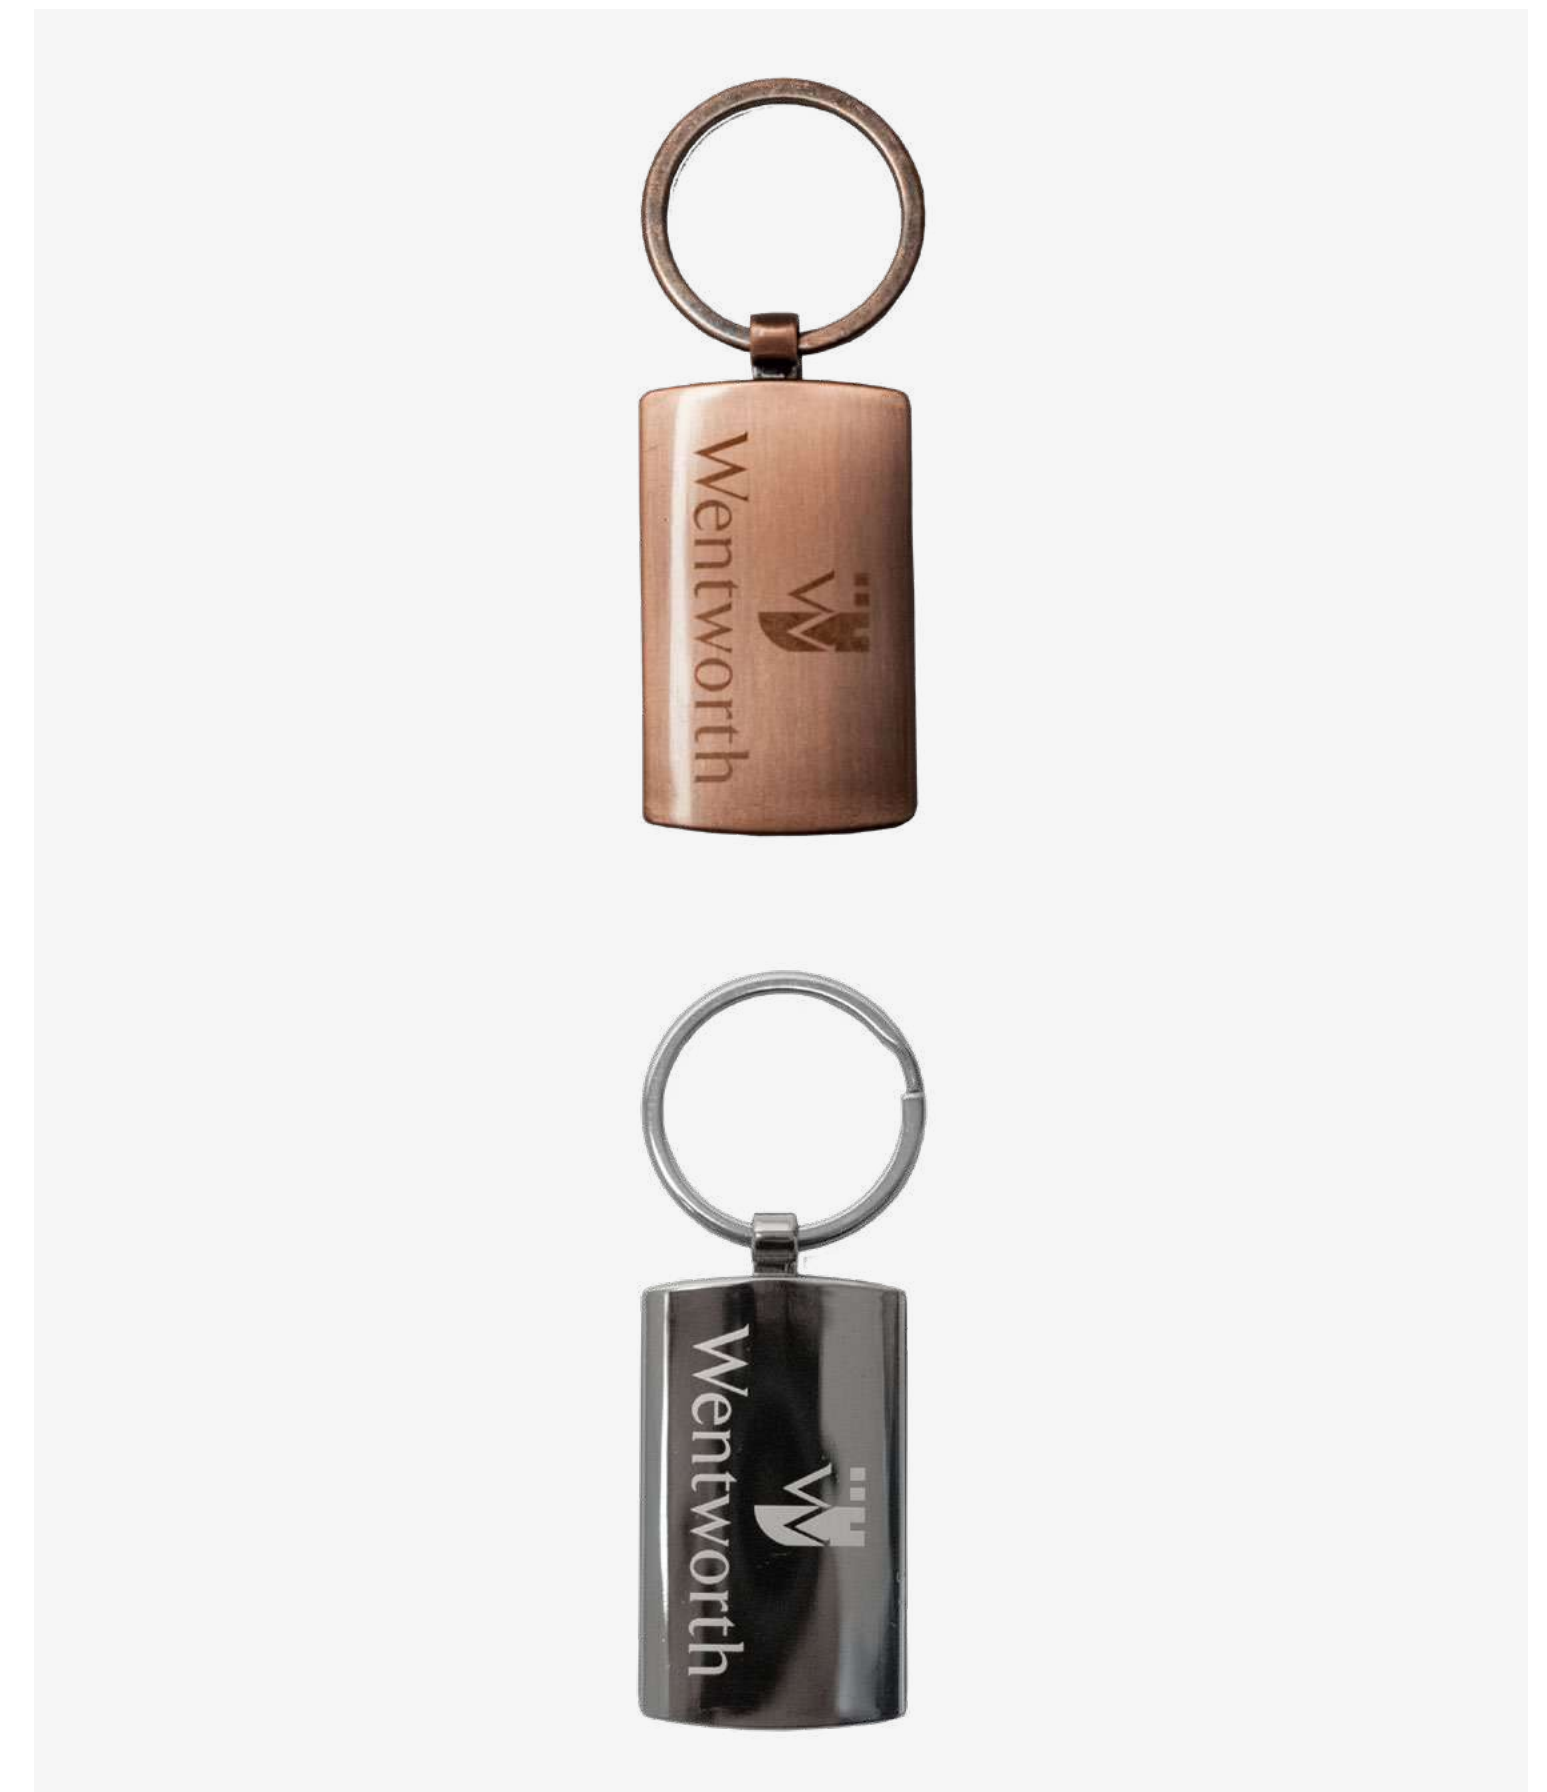

OPTIC KEY RING

Laser engraved metal key ring.

Metal colours

Copper Titanium

Laser engraved
MOQ 30pcs