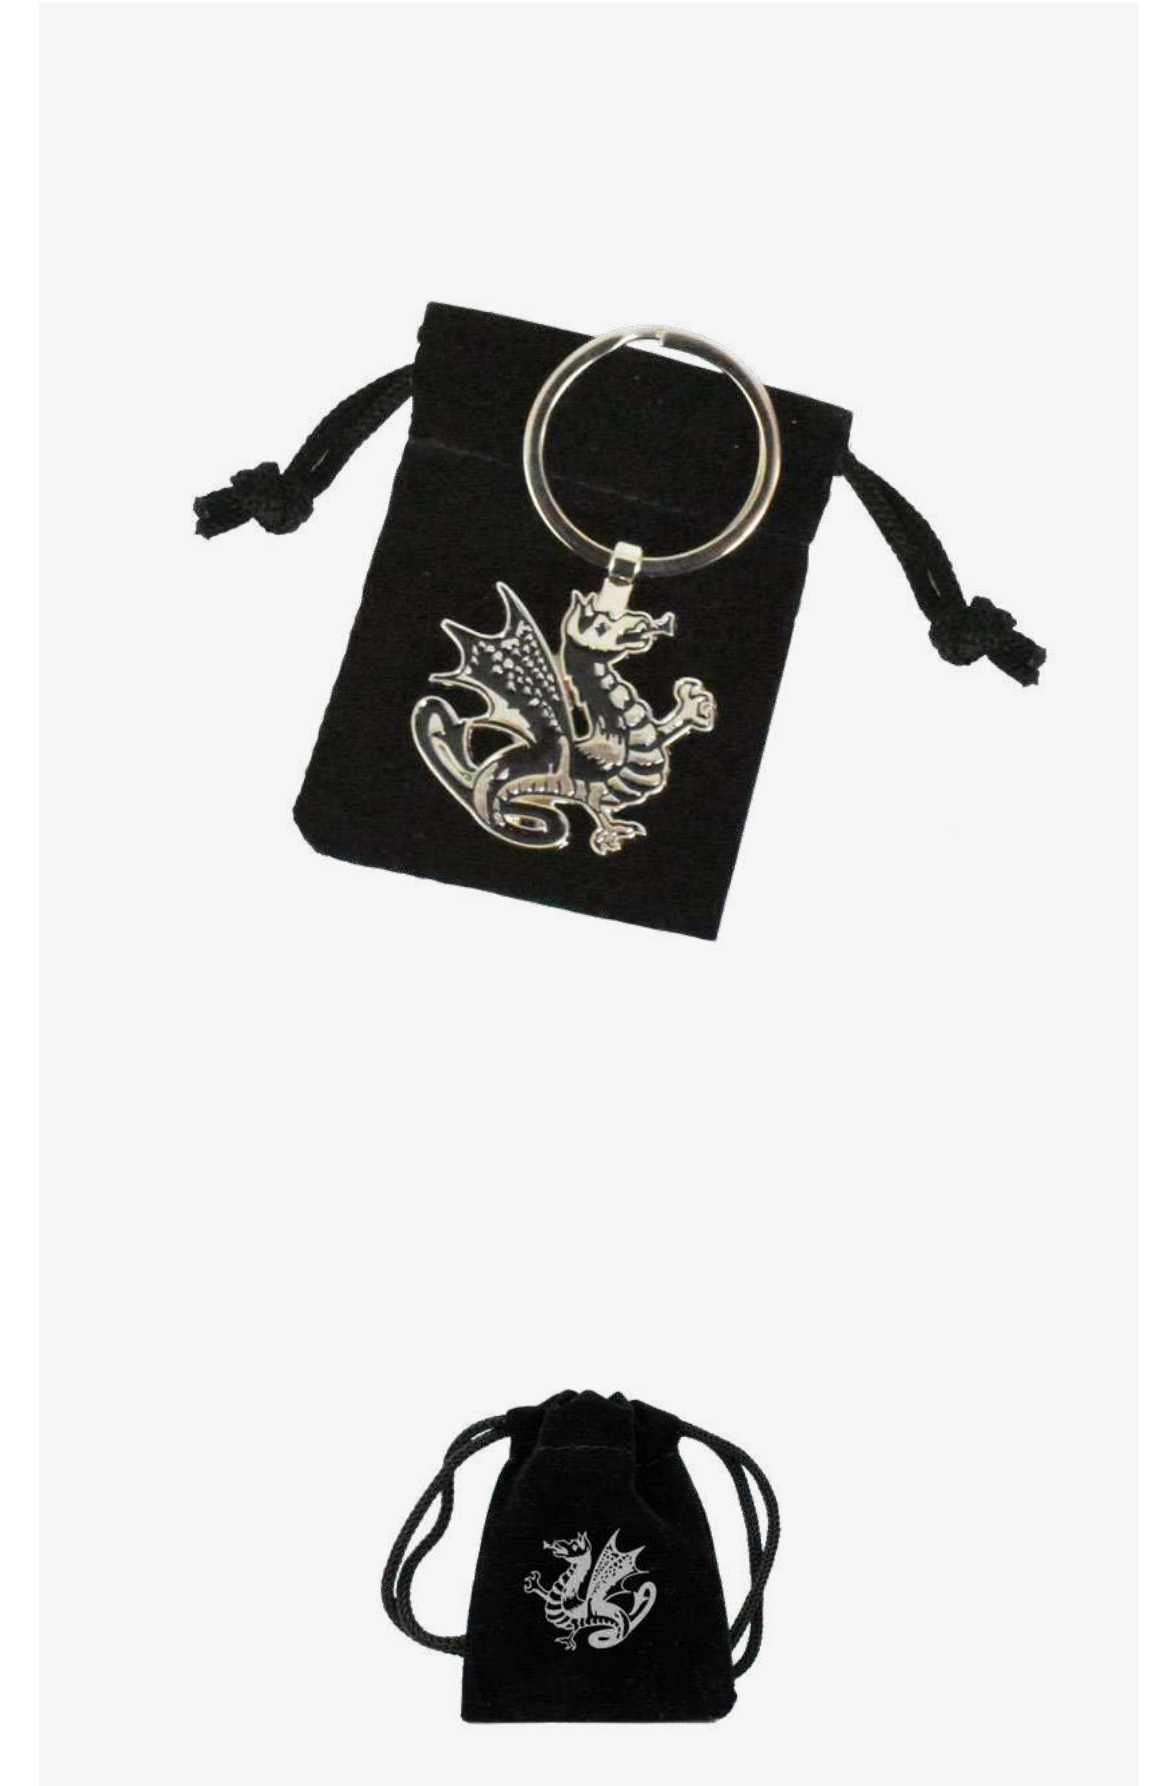

GIFT POUCH 8

WITH CUSTOM KEY RING

Plain or printed pouch.
Contains Custom Key Ring.

—
Custom
MOQ 100pcs