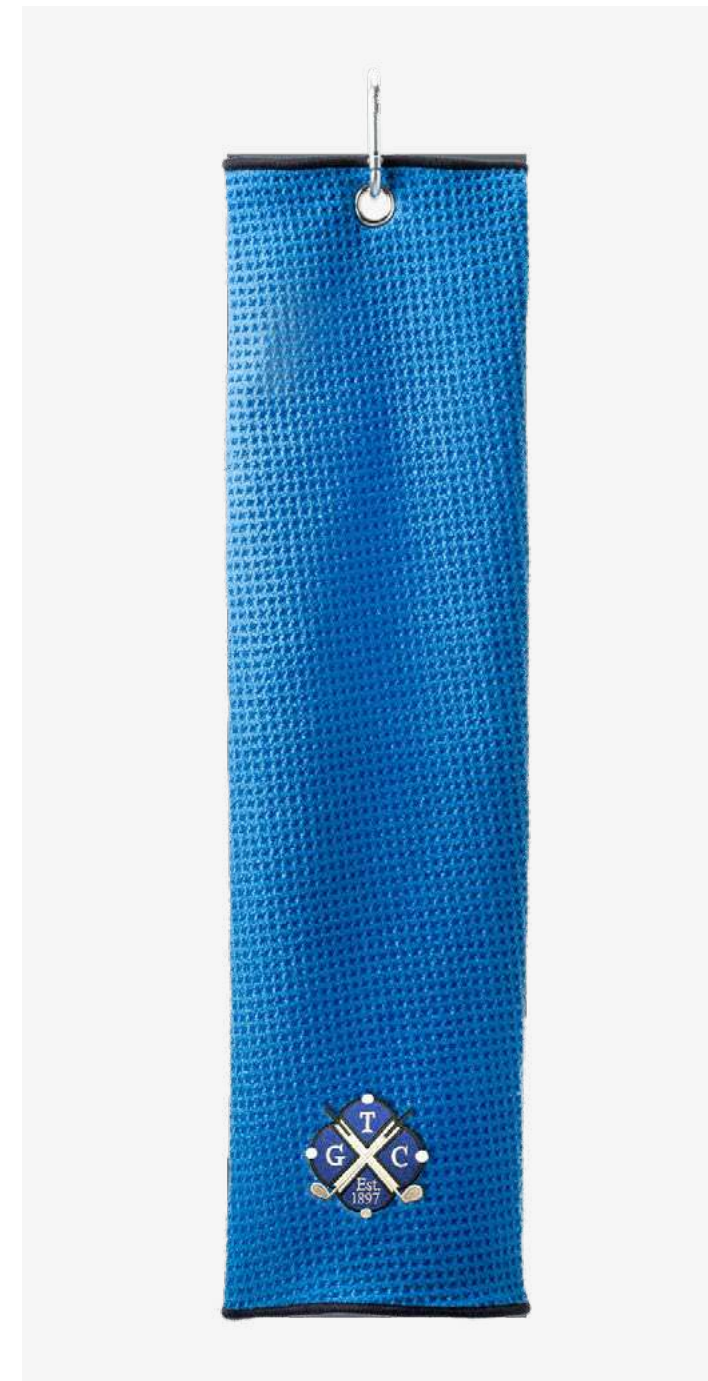

HEX LUXURY TRIFOLD

Luxury 650gsm cotton. Textured jacquard pattern. Carabiner clip.

Available colours

Black

Blue

Burgundy

Green

Gunmetal

Navy

Embroidery
MOQ 12pcs

50cm x 13cm