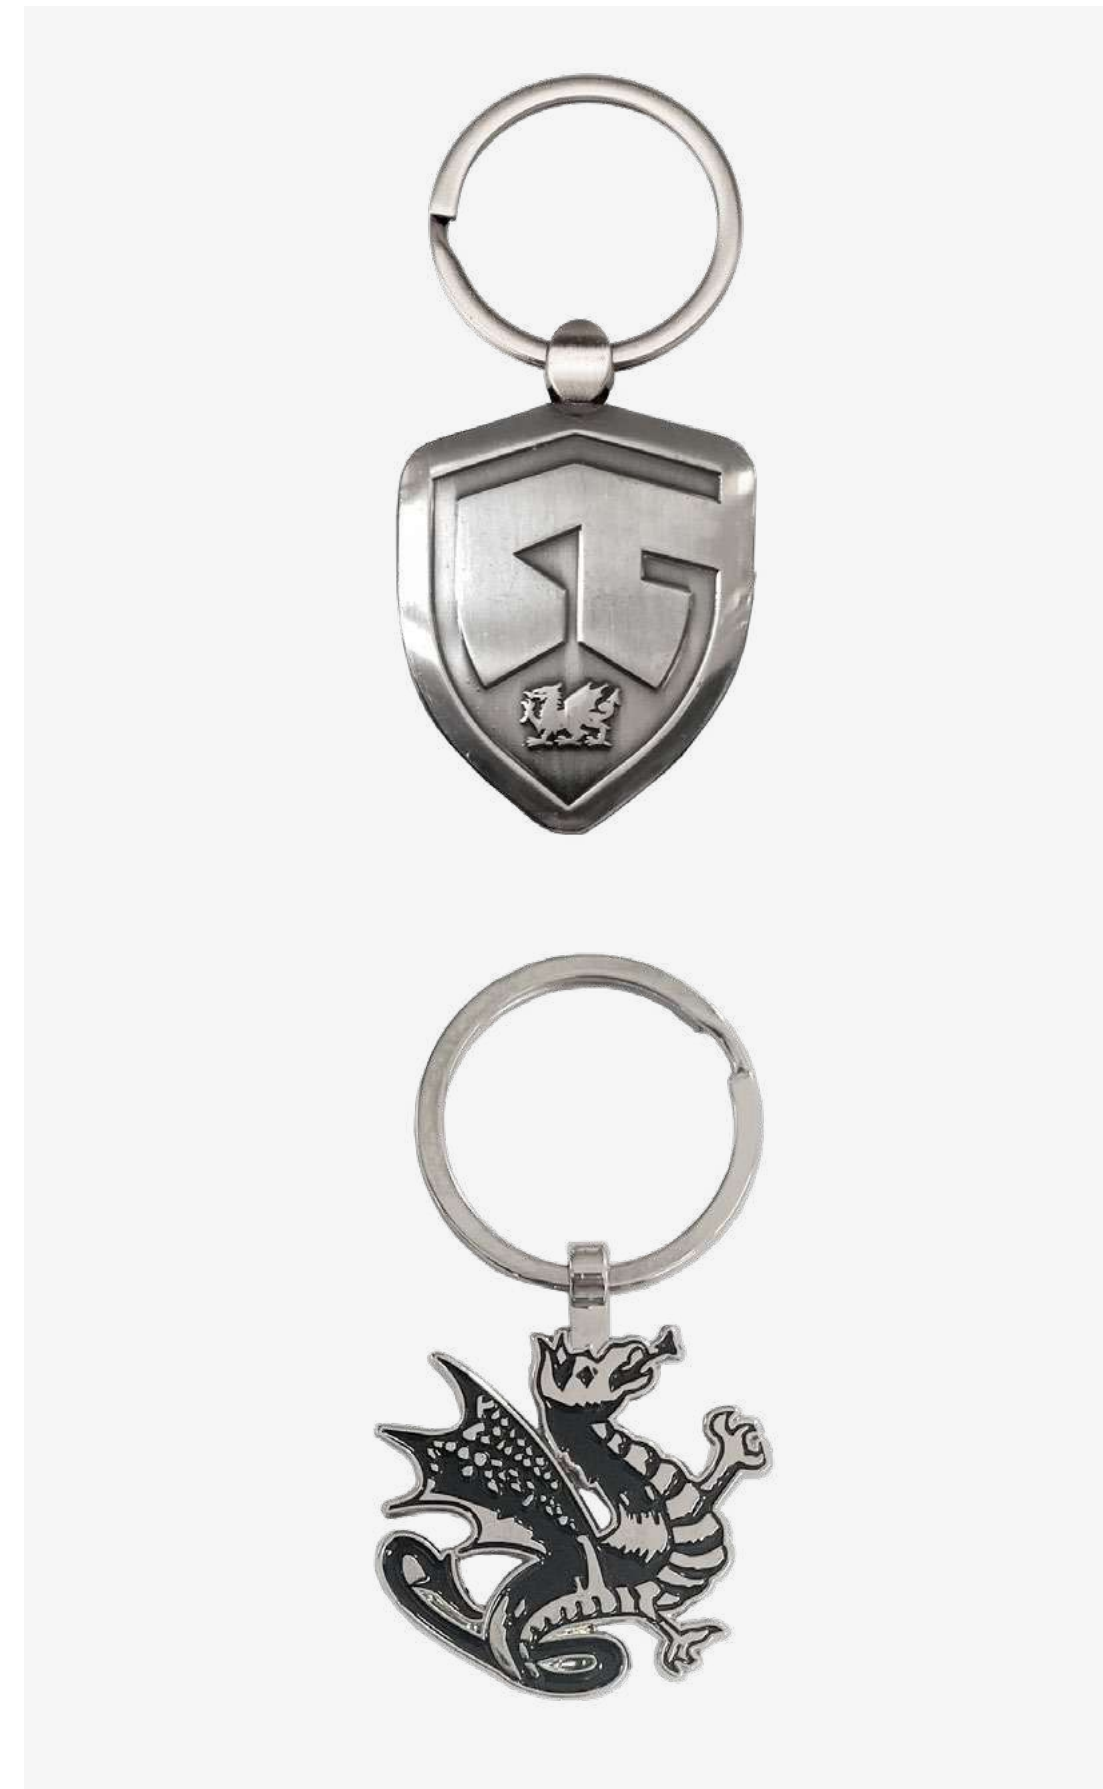

CUSTOM KEYRING

Custom shaped keyring. Multiple finishes available.

Metal colours

Bronze Copper Silver Titanium