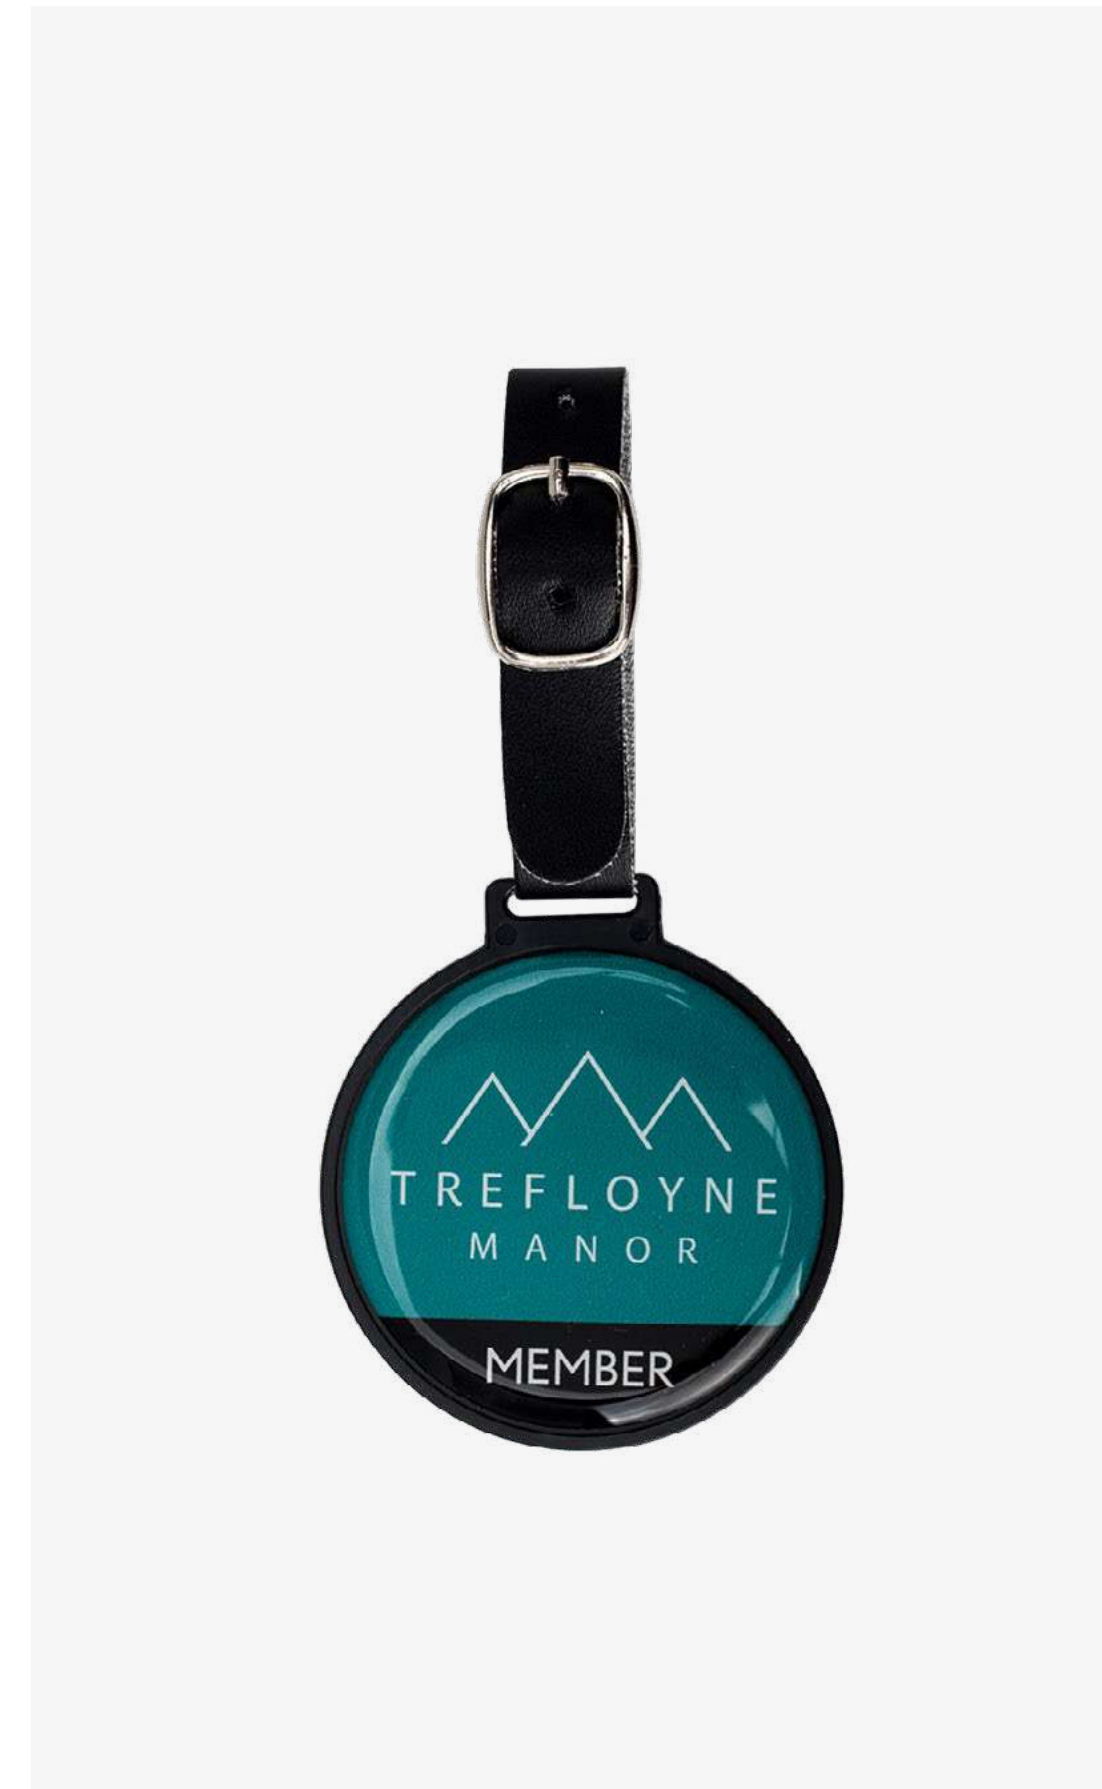

UV Print
MOQ 30pcs

SPIRIT RECTANGLE

Plastic bag tag. Printed logo with epoxy resin dome.
Membership sticker area. Leather strap.

Resin
MOQ 30pcs

SPIRIT ROUND

Plastic bag tag. Printed logo with epoxy resin dome.
Membership sticker area. Leather strap.