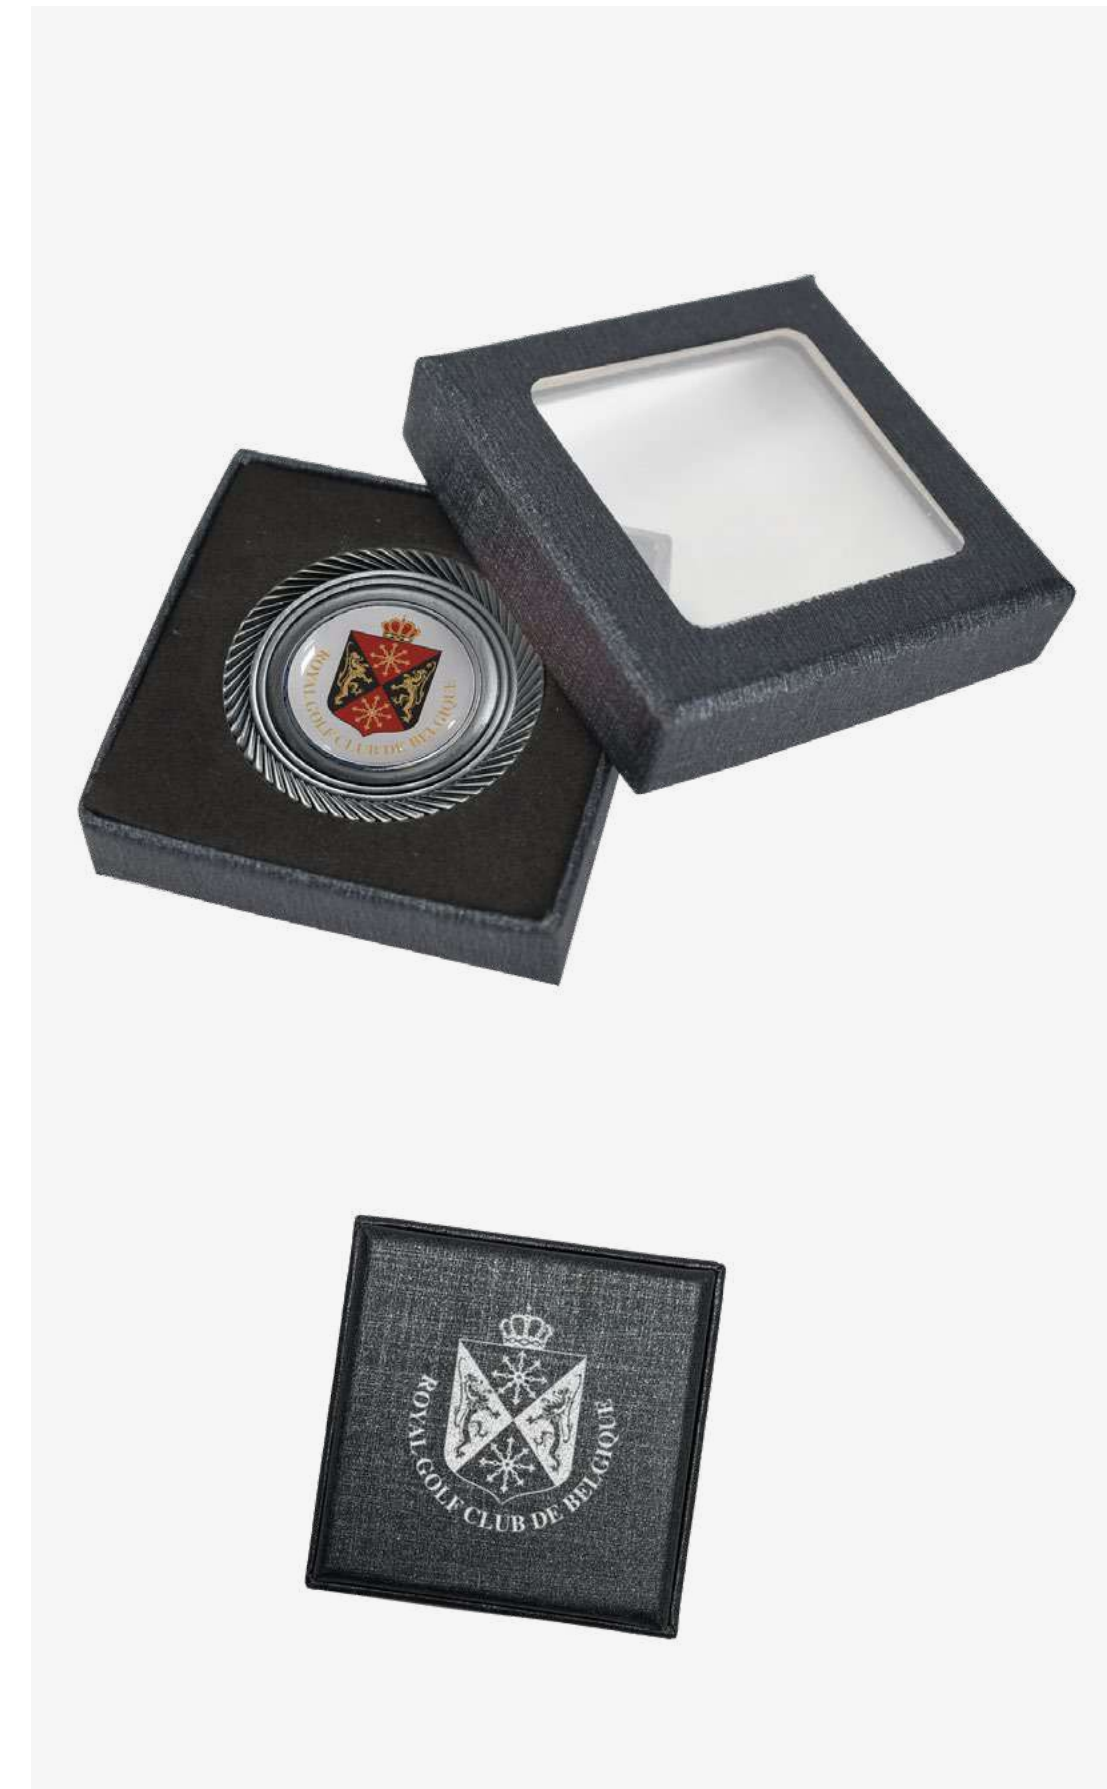

—
Resin
MOQ 30pcs

**40MM WINDOW BOX 2
WITH OPTIC LASER MARKER**

Plain or printed window gift box.
Contains 40mm Optic Laser marker.

—
Laser engraved
MOQ 30pcs

**40MM WINDOW BOX 3
WITH HELIX RESIN HOLDER & MARKER**