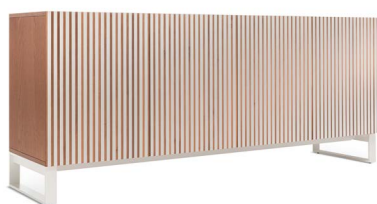

ASSEMBLY AND
WARRANTY

FINISHES