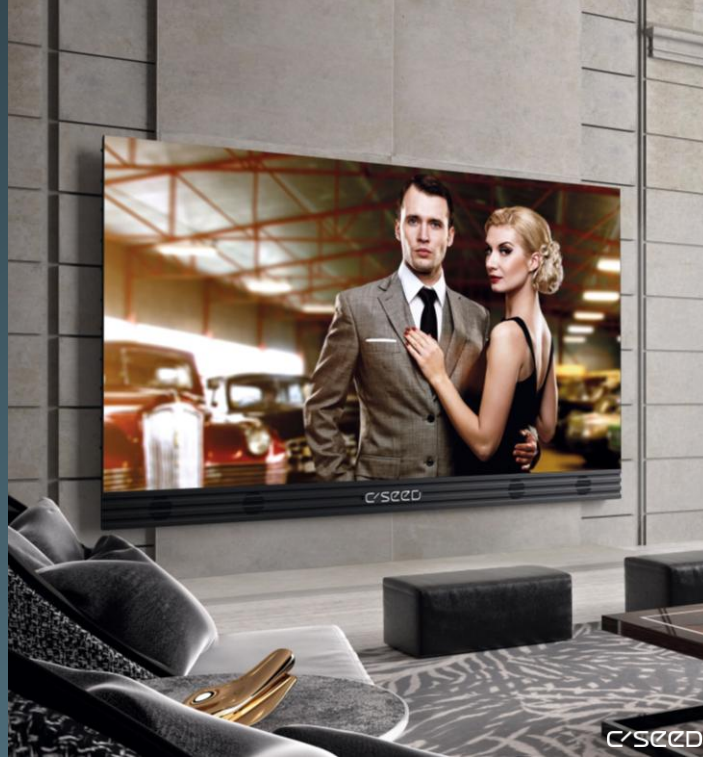

BLADE
221 | 165 | 137