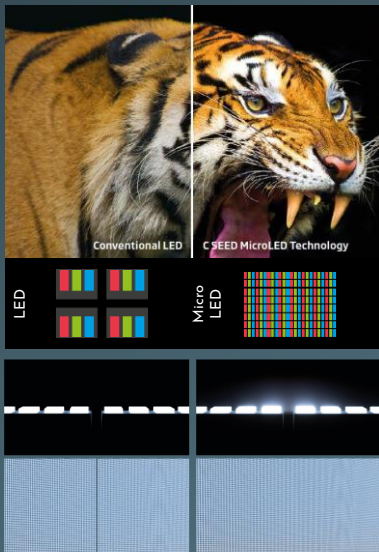

## C SEED INDOOR HIGHLIGHTS

4K MicroLED & HDR10+ Technology

High-Brightness (1,000 nits) Indoor MicroLED Display

Immersive 16-bit Color Depth Producing Over 64 Billion Colors

High Refresh Rate - 3840Hz

Viewing Angle - 170°

Adjustable Rotation Angle up to 180° left and right

Totally Seamless with AGC (Adaptive Gap Calibration)

High-resolution sensors detect possible offsets between the hinged TV wings, measure fractions of a millimeter and autonomously calibrate the specific brightness of the corresponding LEDs to make gaps invisible.

### 4K MICROLED TECHNOLOGY

- Ultra bright and active MicroLEDs with up to 1,000 nits
- Ultra Fine Pixel Pitch: 0.6mm - 0.9mm
- Outstanding contrast and absolute black with a contrast ratio of up to 30,000:1 and a special surface treatment that prevents reflections
- Lifelike images with 64 billion colors, a color processing depth of 16 bits per color and advanced HDR10+ technology
- Super-fast image processing at up to 100,000x per second - that's 500 times the refresh rate of a modern TV
- Exceptional viewing angle of 170° without brightness drops or color shifts
- Exceptional life expectancy of up to 100,000 hours
- Outstanding energy efficiency and weather resistance