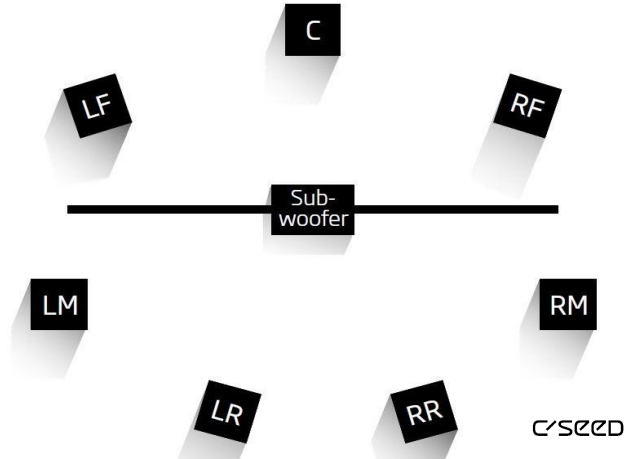

THE AUDIO SYSTEM AND THE AUDIO OPTIONS

Integrated high-end audio system with 8 full-range speakers and a subwoofer, driven by a high-end AV receiver.

Eliminates need for external sound systems in many luxury use cases.

For advanced AV setups, passthrough compatibility is included for integration with external high-end systems (e.g., Steinway Lyngdorf, Meridian, Bowers & Wilkins,...).