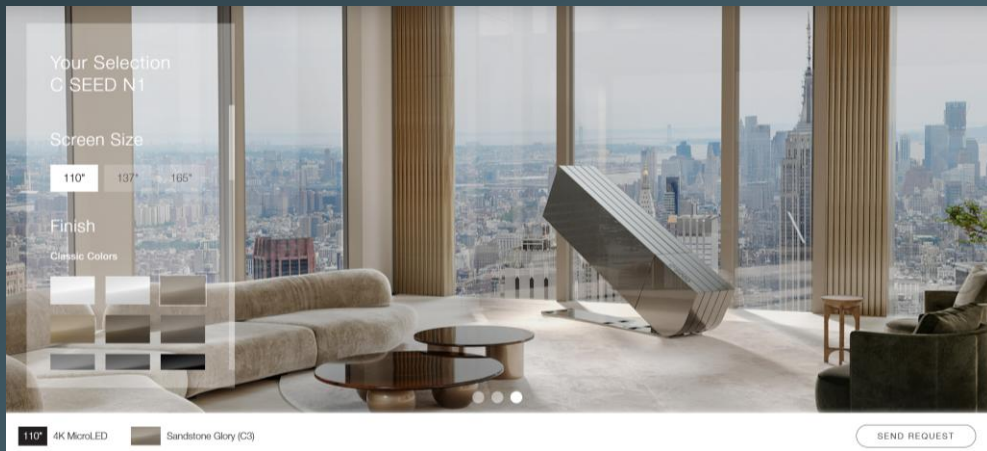

## C SEED ONLINE COLOR CONFIGURATOR

Discover the C SEED Configurator - your gateway to fully personalized design.

Explore our range of Classic and Statement Colors, meticulously curated to complement the timeless elegance of every C SEED product. Choose from all available sizes, configure solutions for indoor or outdoor use, and elevate your selection with an exquisite wood finish.