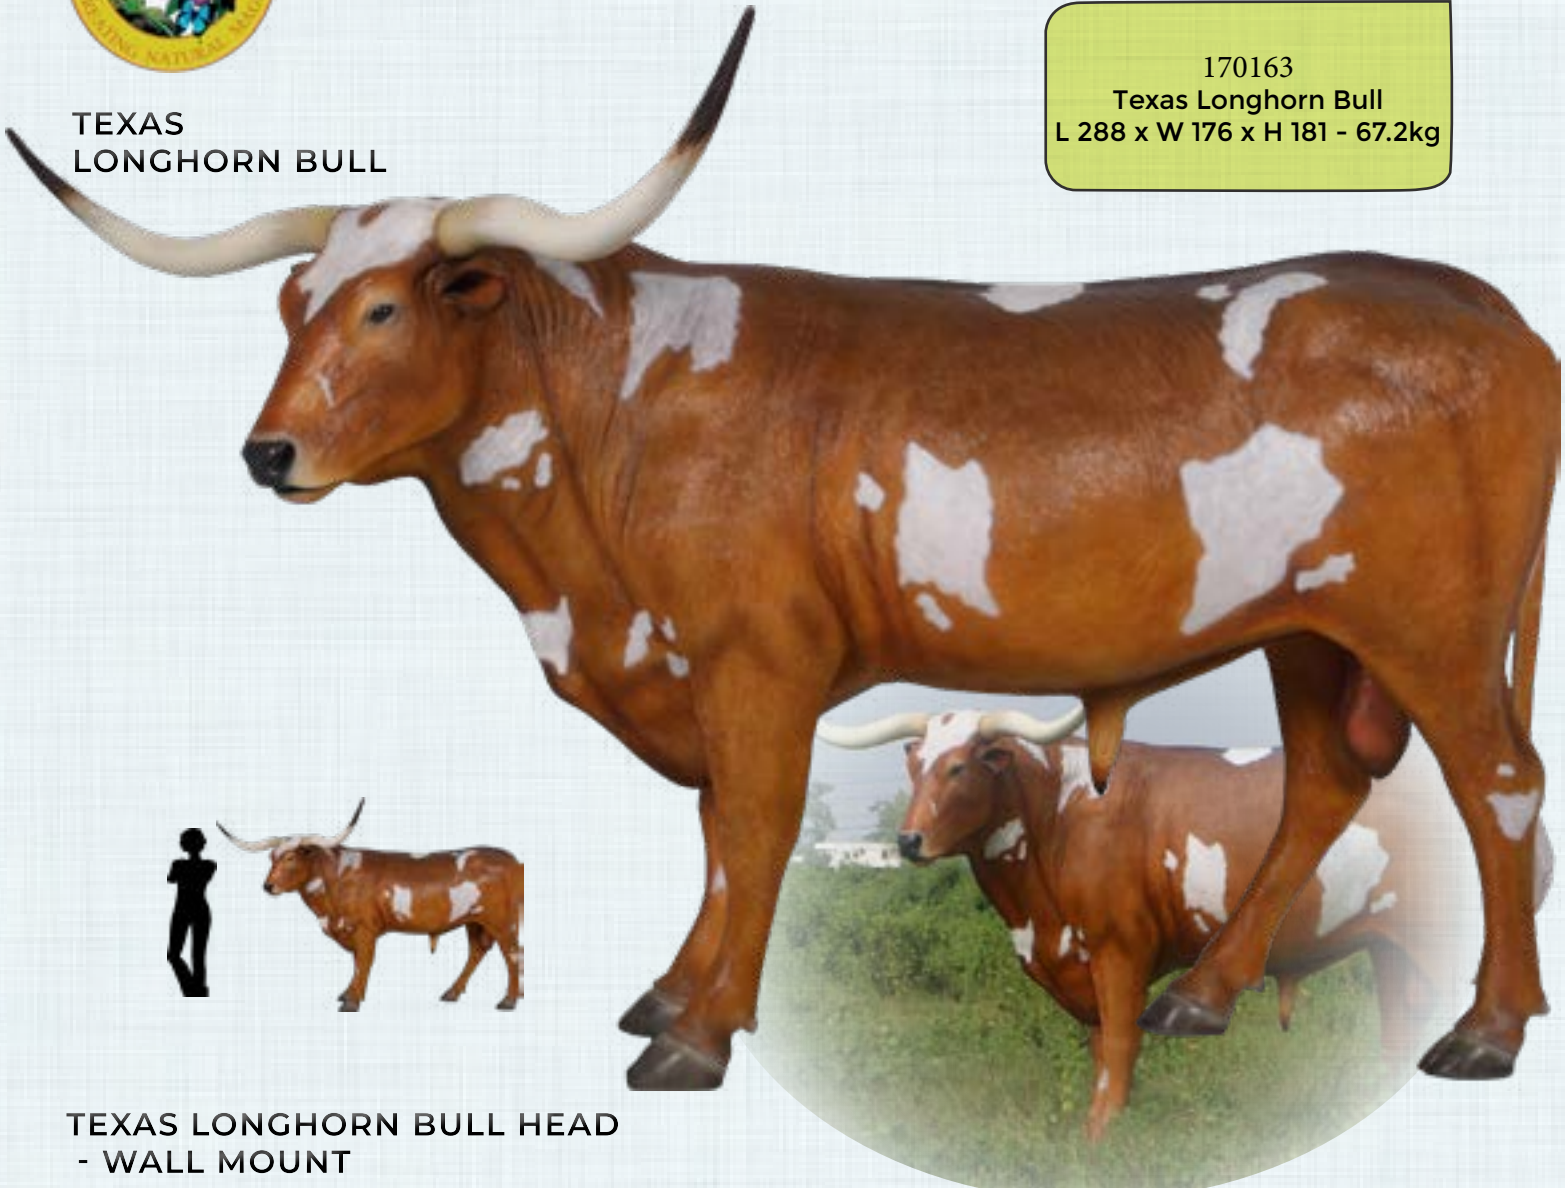

DID YOU KNOW?

Rear View

150232
Spanish Bull - Black
L 220 x W 93 x H 155 - 44kg

BEEF CATTLE REPLICAS

BULL SOFA - BLACK & RED

BEEF CATTLE REPLICAS

The African buffalo or Cape buffalo is a large African bovine. It is not closely related to the slightly larger wild Asian water buffalo, and its ancestry remains unclear.

AMERICAN BISON -STANDING

180039
American Bison Head - Wall
Decor
L 72.4 x W 55 x H 81cm - ?kg

BEEF CATTLE REPLICAS

TEXAS
LONGHORN BULL

170163
Texas Longhorn Bull
L 288 x W 176 x H 181 - 67.2kg

TEXAS LONGHORN BULL HEAD
- WALL MOUNT