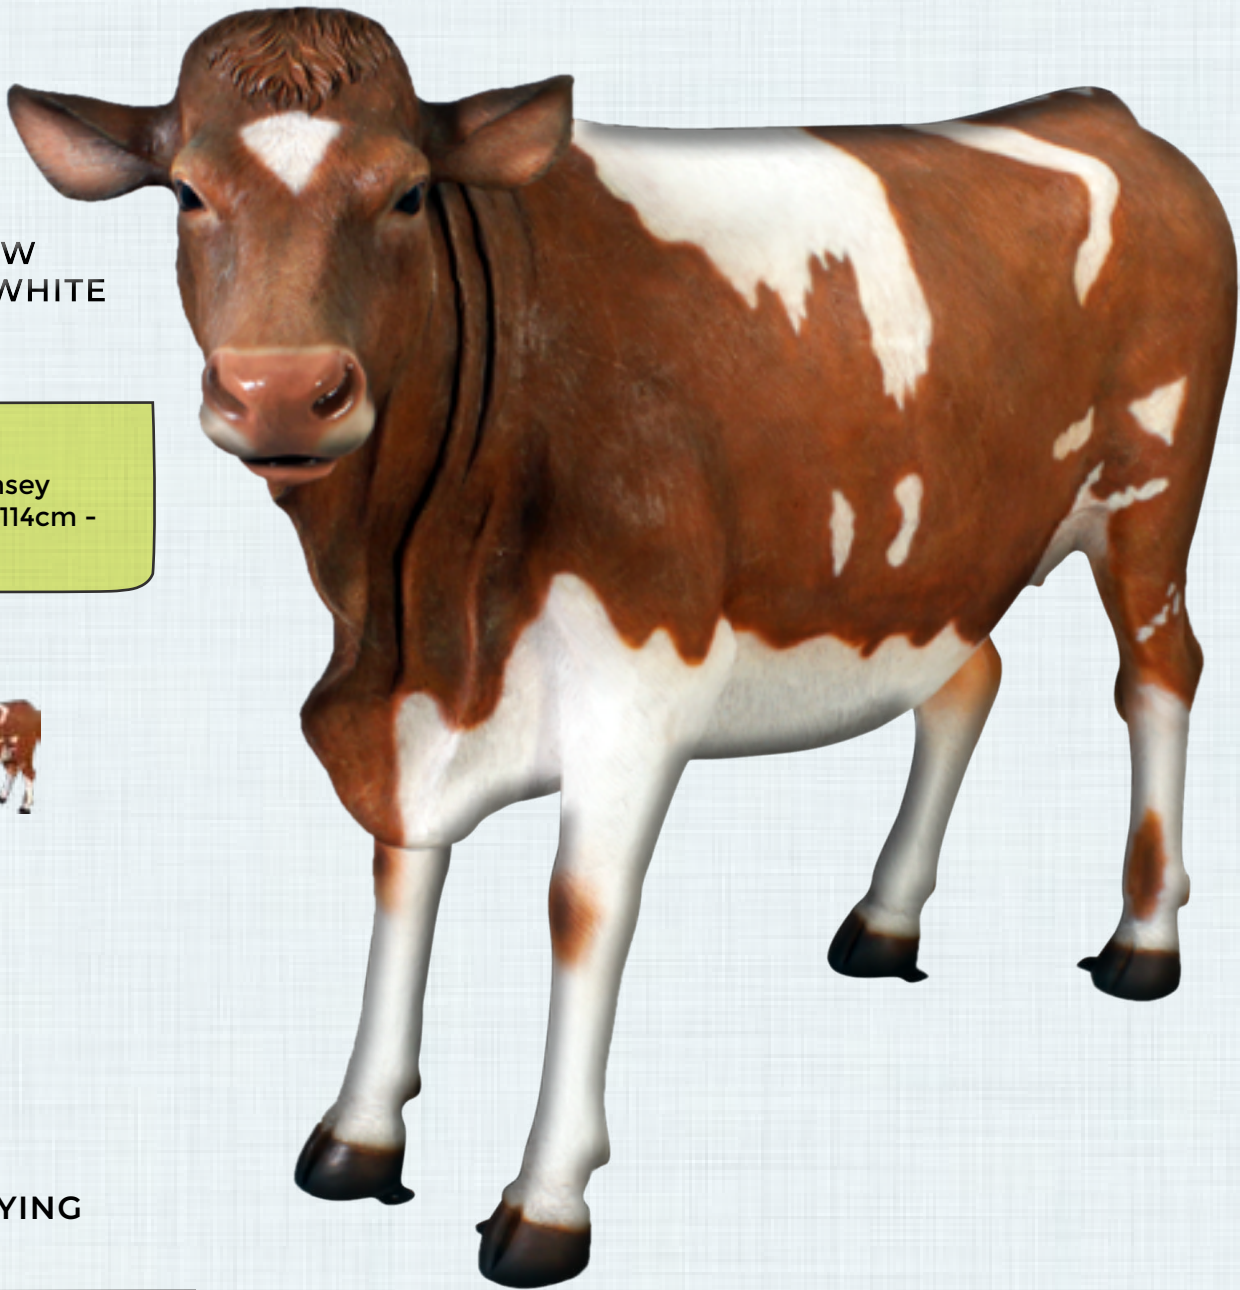

COWS & OTHER BOVINE

**GUERNSEY COW
BROWN AND WHITE**

120003
Cow - Guernsey
L 142 x W 51 x H 114cm -
22.3kg

OX CALF - LYING

CN0020
Ox - Lying
L 91 x W 53 x H 65cm - 11.8kg