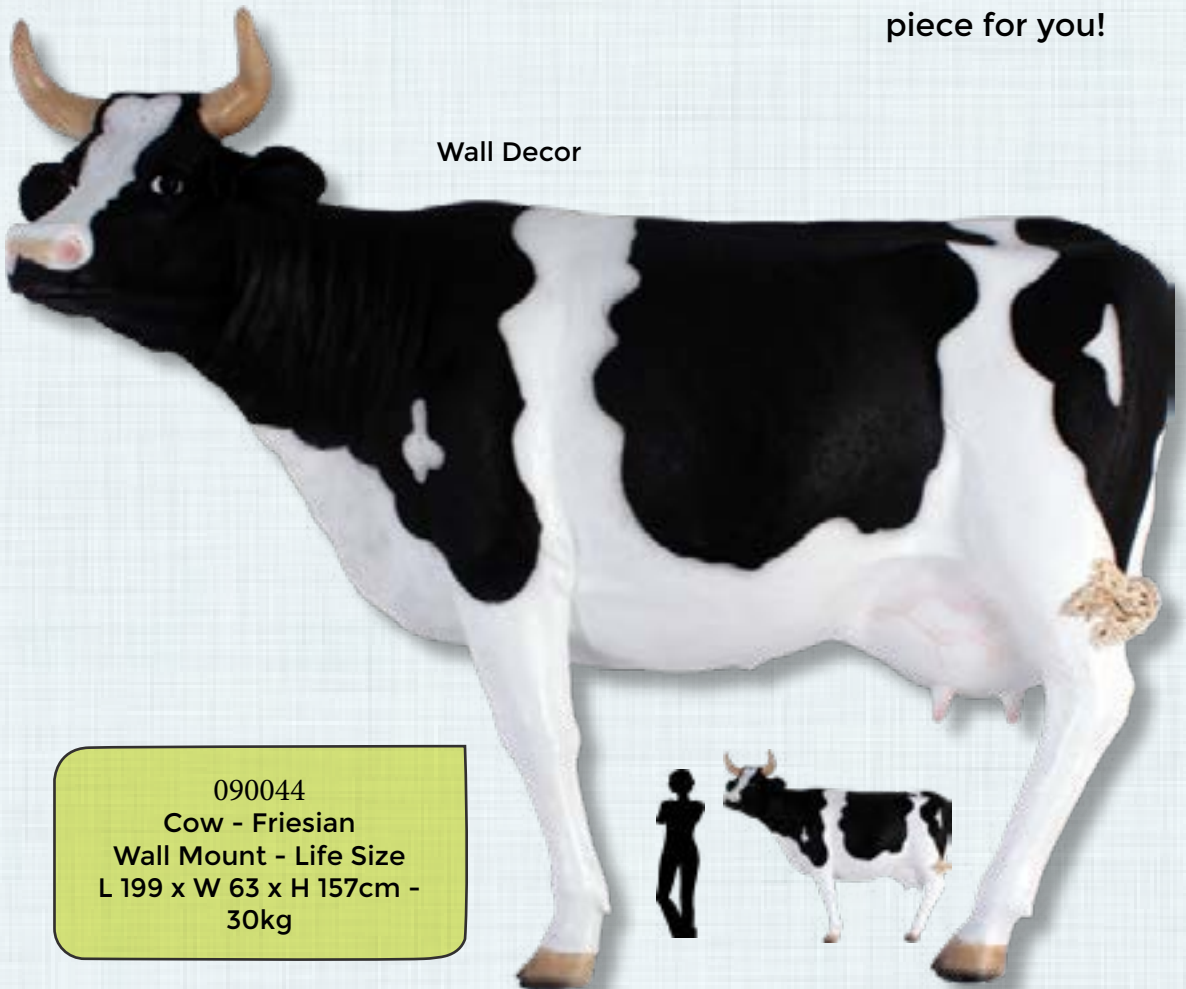

DID YOU KNOW?

080098
Cow - Friesian
Grazing - Life Size
L 210 x W 72 x H 130cm -
47kg

COWS & OTHER BOVINE

COWS

FRIESIAN CALF - STANDING

080040
Cow - Calf
Friesian - Life Size
L 122 x W 52 x H 99cm - 16kg

FRIESIAN CALF

120047
Cow - Calf
Friesian - Lying Down
L 88 x W 60 x H 52cm - 10.2kg

FRIESIAN COW - MINI DESKTOP

FRIESIAN CALF - NEWBORN

18 cm

090056
Cow - Friesian
Mini - Desktop
L 26 x W 9 x H 18cm - 1kg

120076
Cow - Calf - Newborn
Friesian - Standing
L 88 x W 32 x H 65cm - 6.7kg

Also available in brown & white

COWS & OTHER BOVINE

COWS -

FRIESIAN - COWS

080140
Funny Cow - Friesian
L 80 x W 60 x H 110cm -
23kg

Have a sense of
humour? This is the
piece for you!

FRIESIAN COW - WALL DECOR

Wall Decor

090044
Cow - Friesian
Wall Mount - Life Size
L 199 x W 63 x H 157cm -
30kg

Flat Backed
Life Size
Wall Decor
"Friesian Frieze"

COWS & OTHER BOVINE

**BROWN & WHITE COW
- WITH HORNS**

Also Available in
Any Design