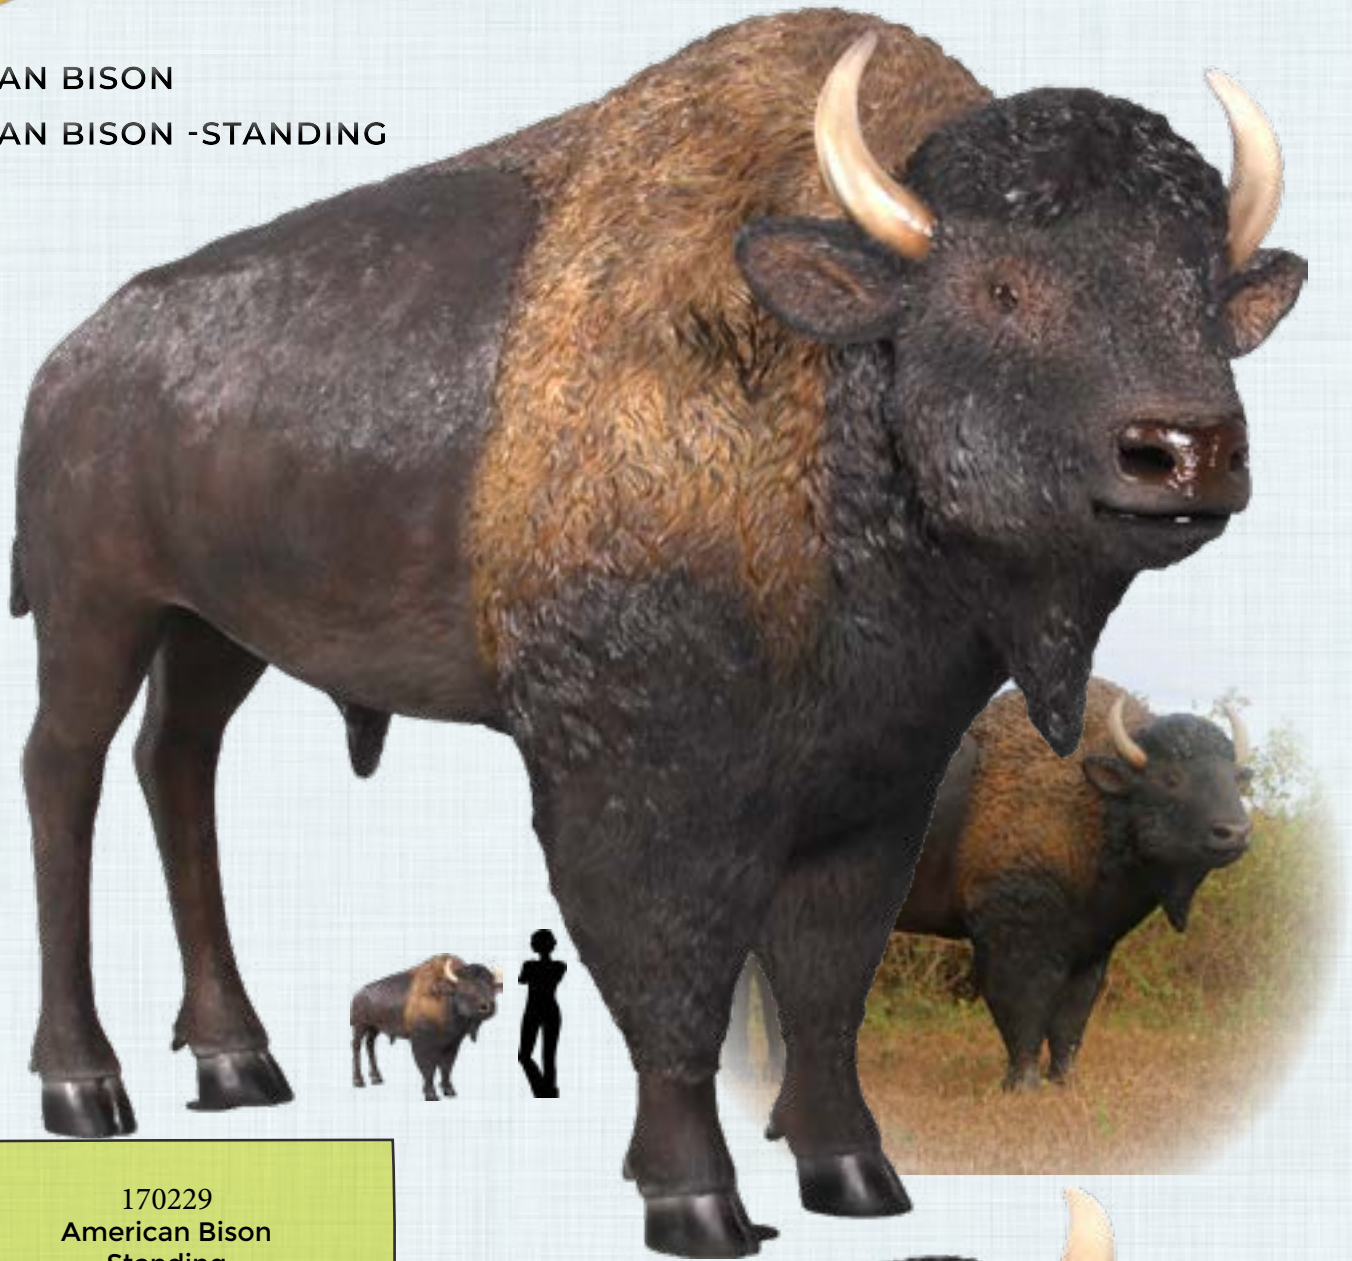

Bronze

Angle View

Black

SPANISH BULL - LIFE SIZE
BRONZE

Side View

Silver Leaf

150370
Spanish Bull
Head
Wall Mount
Various Colours
Available

The Spanish Fighting Bull is recognised worldwide as a symbol of bravery and resilience as well as the totem of Spanish culture.

DID YOU KNOW?

Rear View

150232
Spanish Bull - Black
L 220 x W 93 x H 155 - 44kg

BEEF CATTLE REPLICAS

BULL SOFA - BLACK & RED

BEEF CATTLE REPLICAS

The African buffalo or Cape buffalo is a large African bovine. It is not closely related to the slightly larger wild Asian water buffalo, and its ancestry remains unclear.

DID YOU KNOW?

AFRICAN BUFFALO

110117
Buffalo - African
L 246 x W 117 x H 148cm - 80.5kg

BEEF CATTLE REPLICAS

AMERICAN BISON

AMERICAN BISON -STANDING

170229
American Bison
Standing
L 222 x W 83 x H 159cm - 63kg