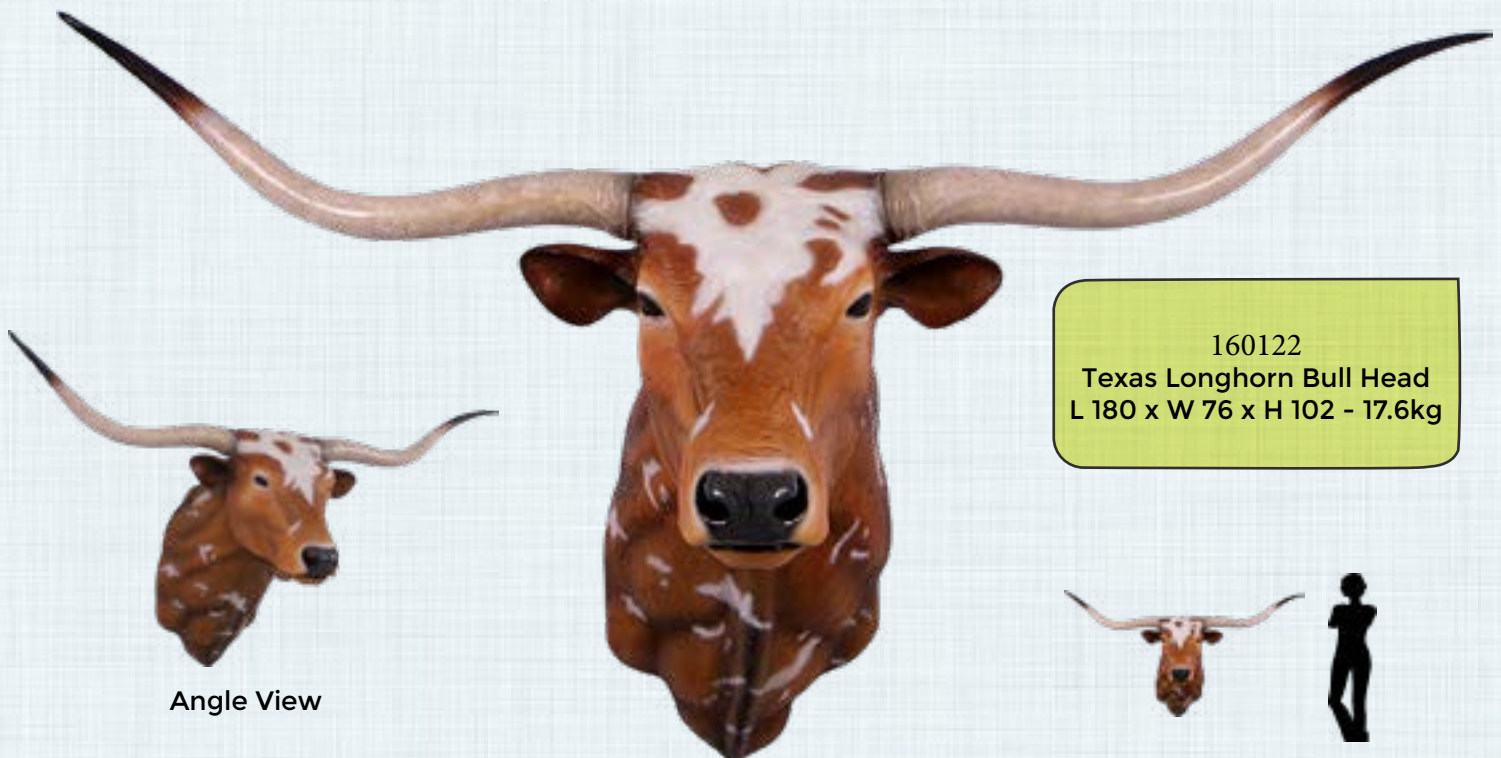

AMERICAN BISON -STANDING

180039
American Bison Head - Wall
Decor
L 72.4 x W 55 x H 81cm - ?kg

BEEF CATTLE REPLICAS

TEXAS
LONGHORN BULL

170163
Texas Longhorn Bull
L 288 x W 176 x H 181 - 67.2kg

TEXAS LONGHORN BULL HEAD
- WALL MOUNT