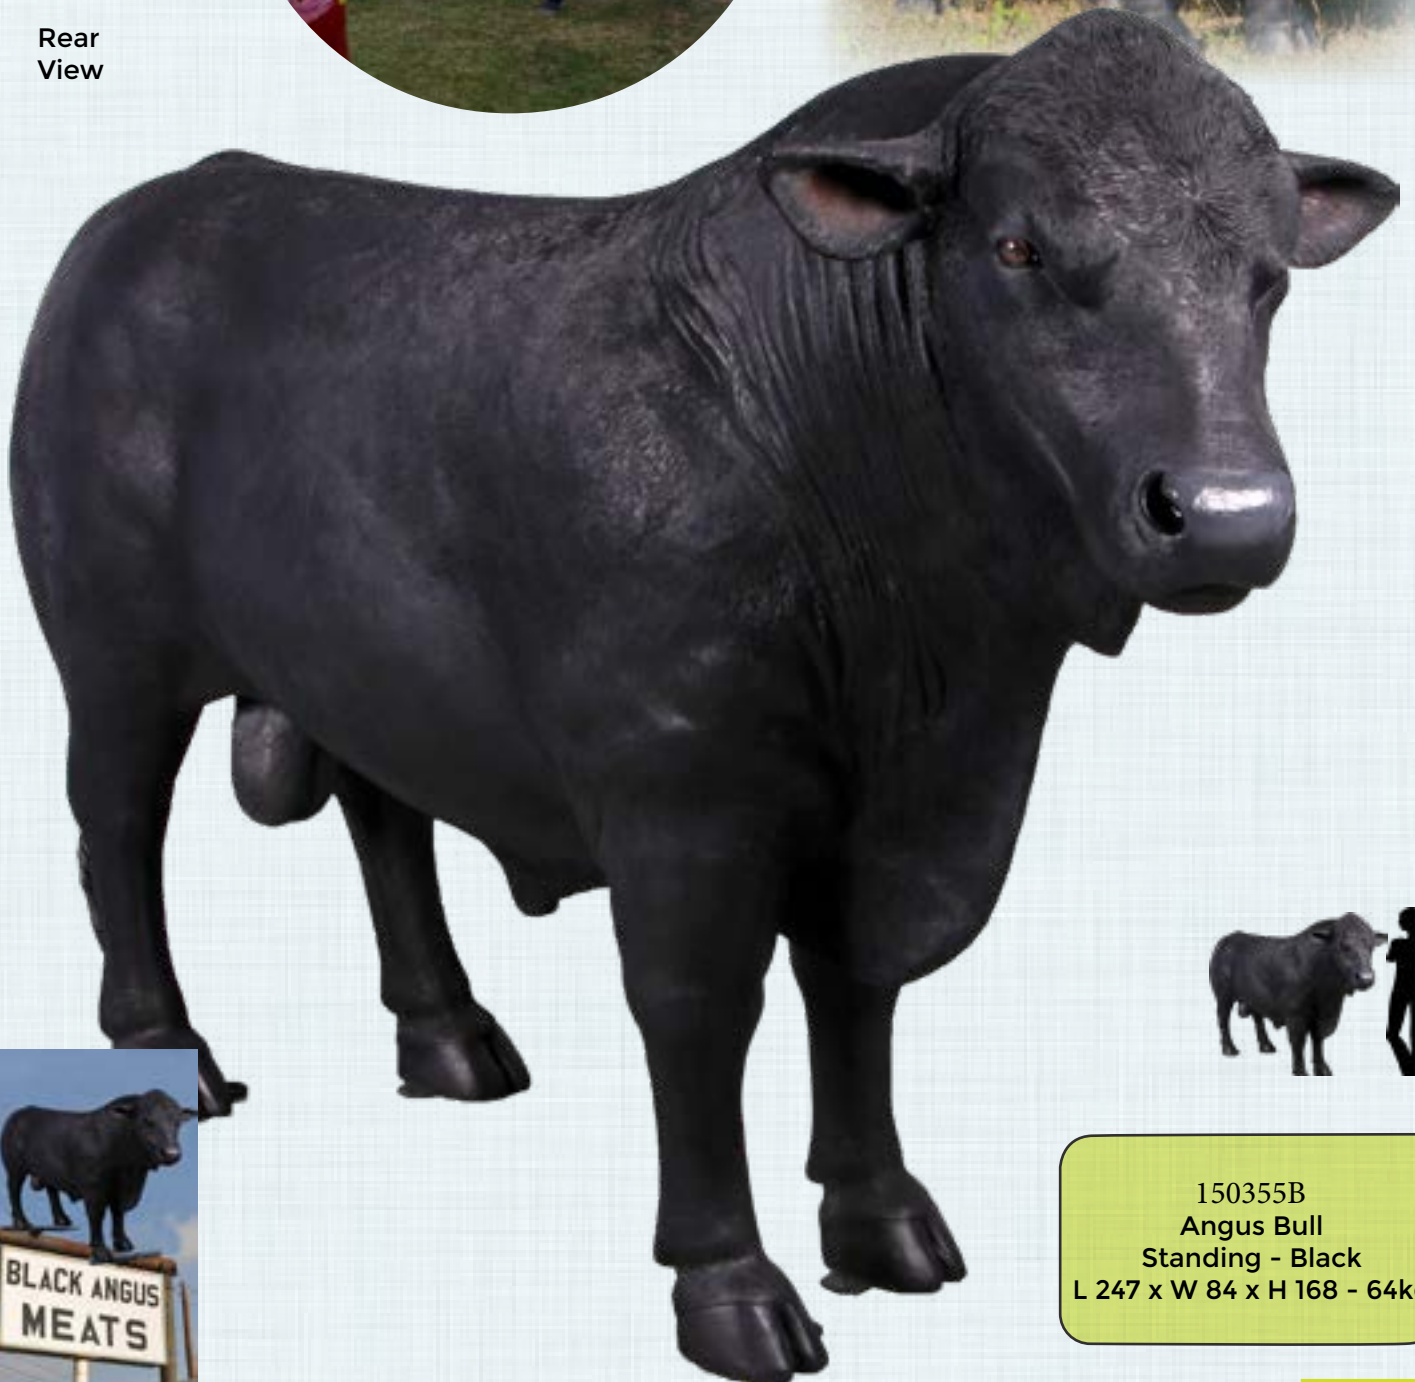

150355B
Angus Bull
Standing - Black
L 247 x W 84 x H 168 - 64kg