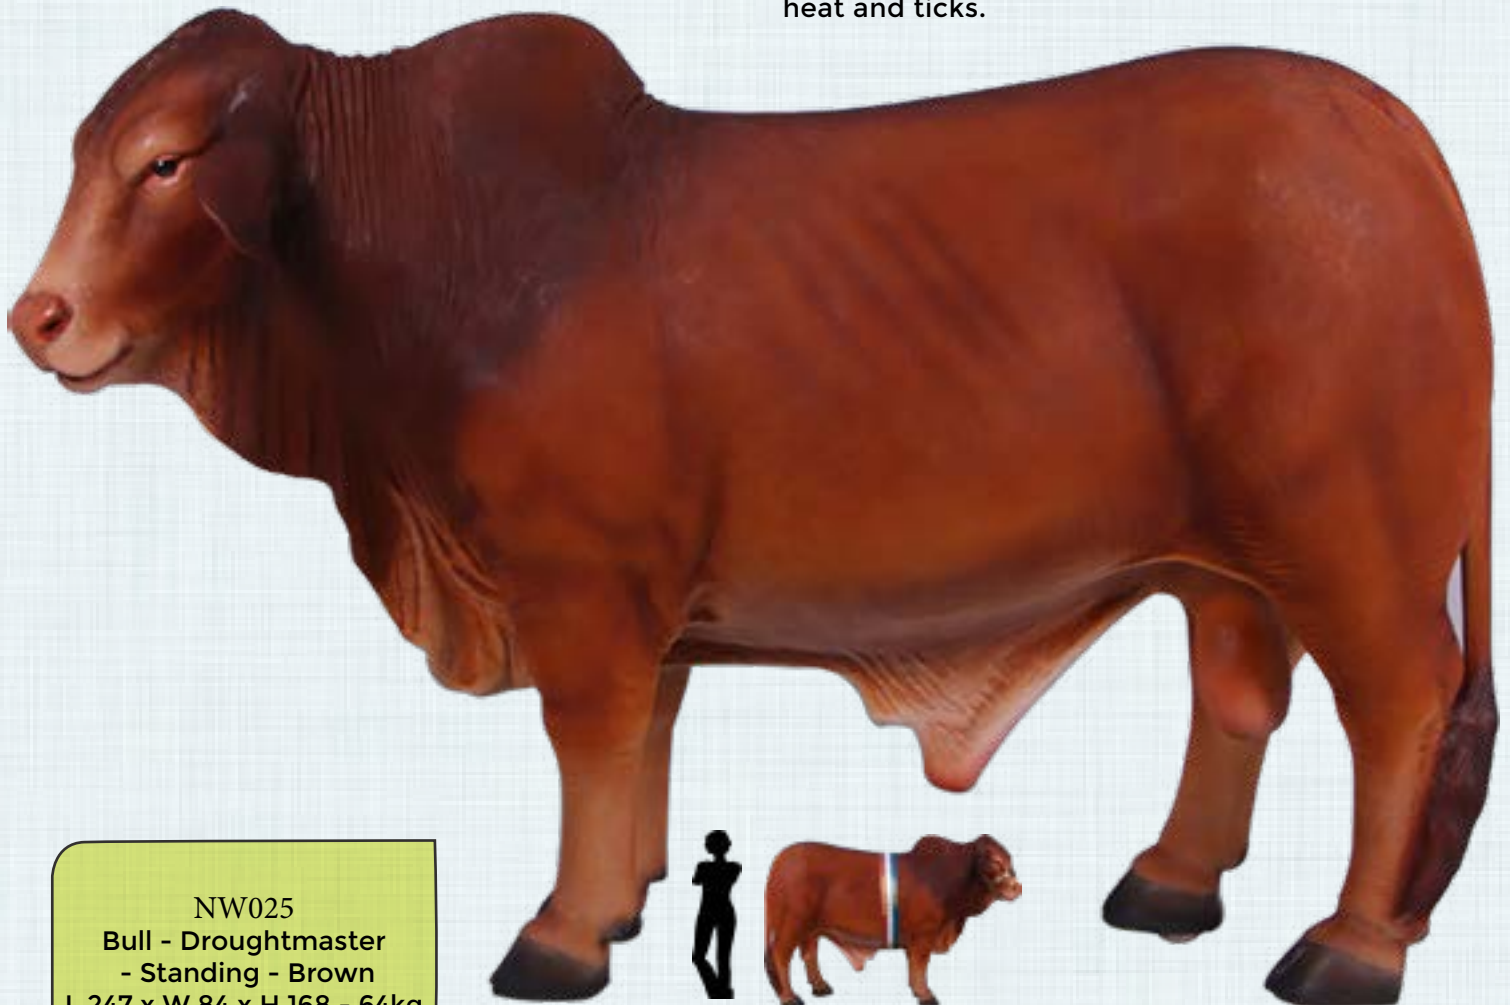

BEEF CATTLE REPLICAS Real Bull

DROUGHTMASTER BULL - STANDING

The Droughtmaster evolved in north Queensland originally by crossing Brahman and Shorthorn cattle in an attempt to combine the desirable qualities of the two breeds to produce a breed suitable for the tropics.

Natureworks Bull

Bull Characteristics

Droughtmasters are medium to large cattle with medium maturity. They have good body length, a sleek coat, and a reputation for

reasonable fertility, ease of calving and good mothering ability under harsh conditions. Dressing percentage is high. They have a quiet temperament, are good foragers, have a high resistance to bloat and are tolerant of heat and ticks.