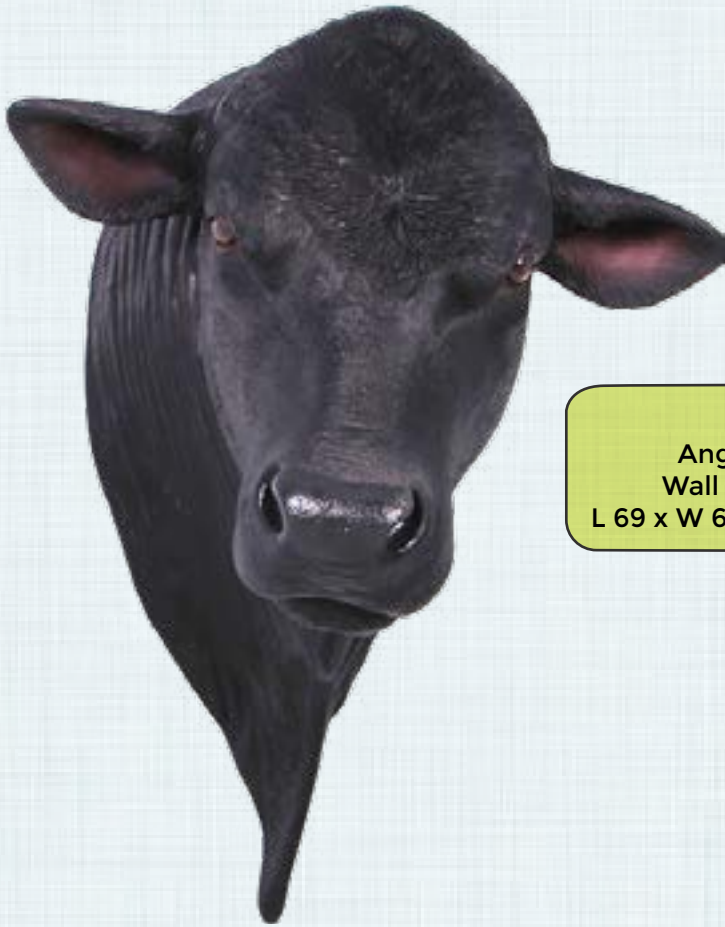

Phone: + 61 7 3289 7555

Fax: + 61 7 3289 7788

Email: info@natureworks.com.au

www.natureworks.com.au

BEEF CATTLE REPLICAS

ANGUS BULL
LIFESIZE - STANDING BLACK

Rear
View

150355B
Angus Bull
Standing - Black
L 247 x W 84 x H 168 - 64kg

BEEF CATTLE REPLICAS

ANGUS BULL HEAD WALL MOUNT

150382
Angus Bull Head
Wall Mount - Black
L 69 x W 69 x H 289cm - 9.1kg

ANGUS BULL - BLACK DEFINITIVE

160070
Angus Bull
Definitive Looking Right -
Black
L 111 x W 38 x H 75cm - 11.3kg

160069
Angus Bull
Definitive Looking Left -
Black
L 111 x W 38 x H 75cm - 11.3kg

BEEF CATTLE REPLICAS

ANGUS BULL HEAD
WALL MOUNT

Coming
Soon

ANGUS BULL - LIFESIZE
STANDING - RED

150355R
Angus Bull
Standing - Red
L 247 x W 84 x H 168 - 64kg