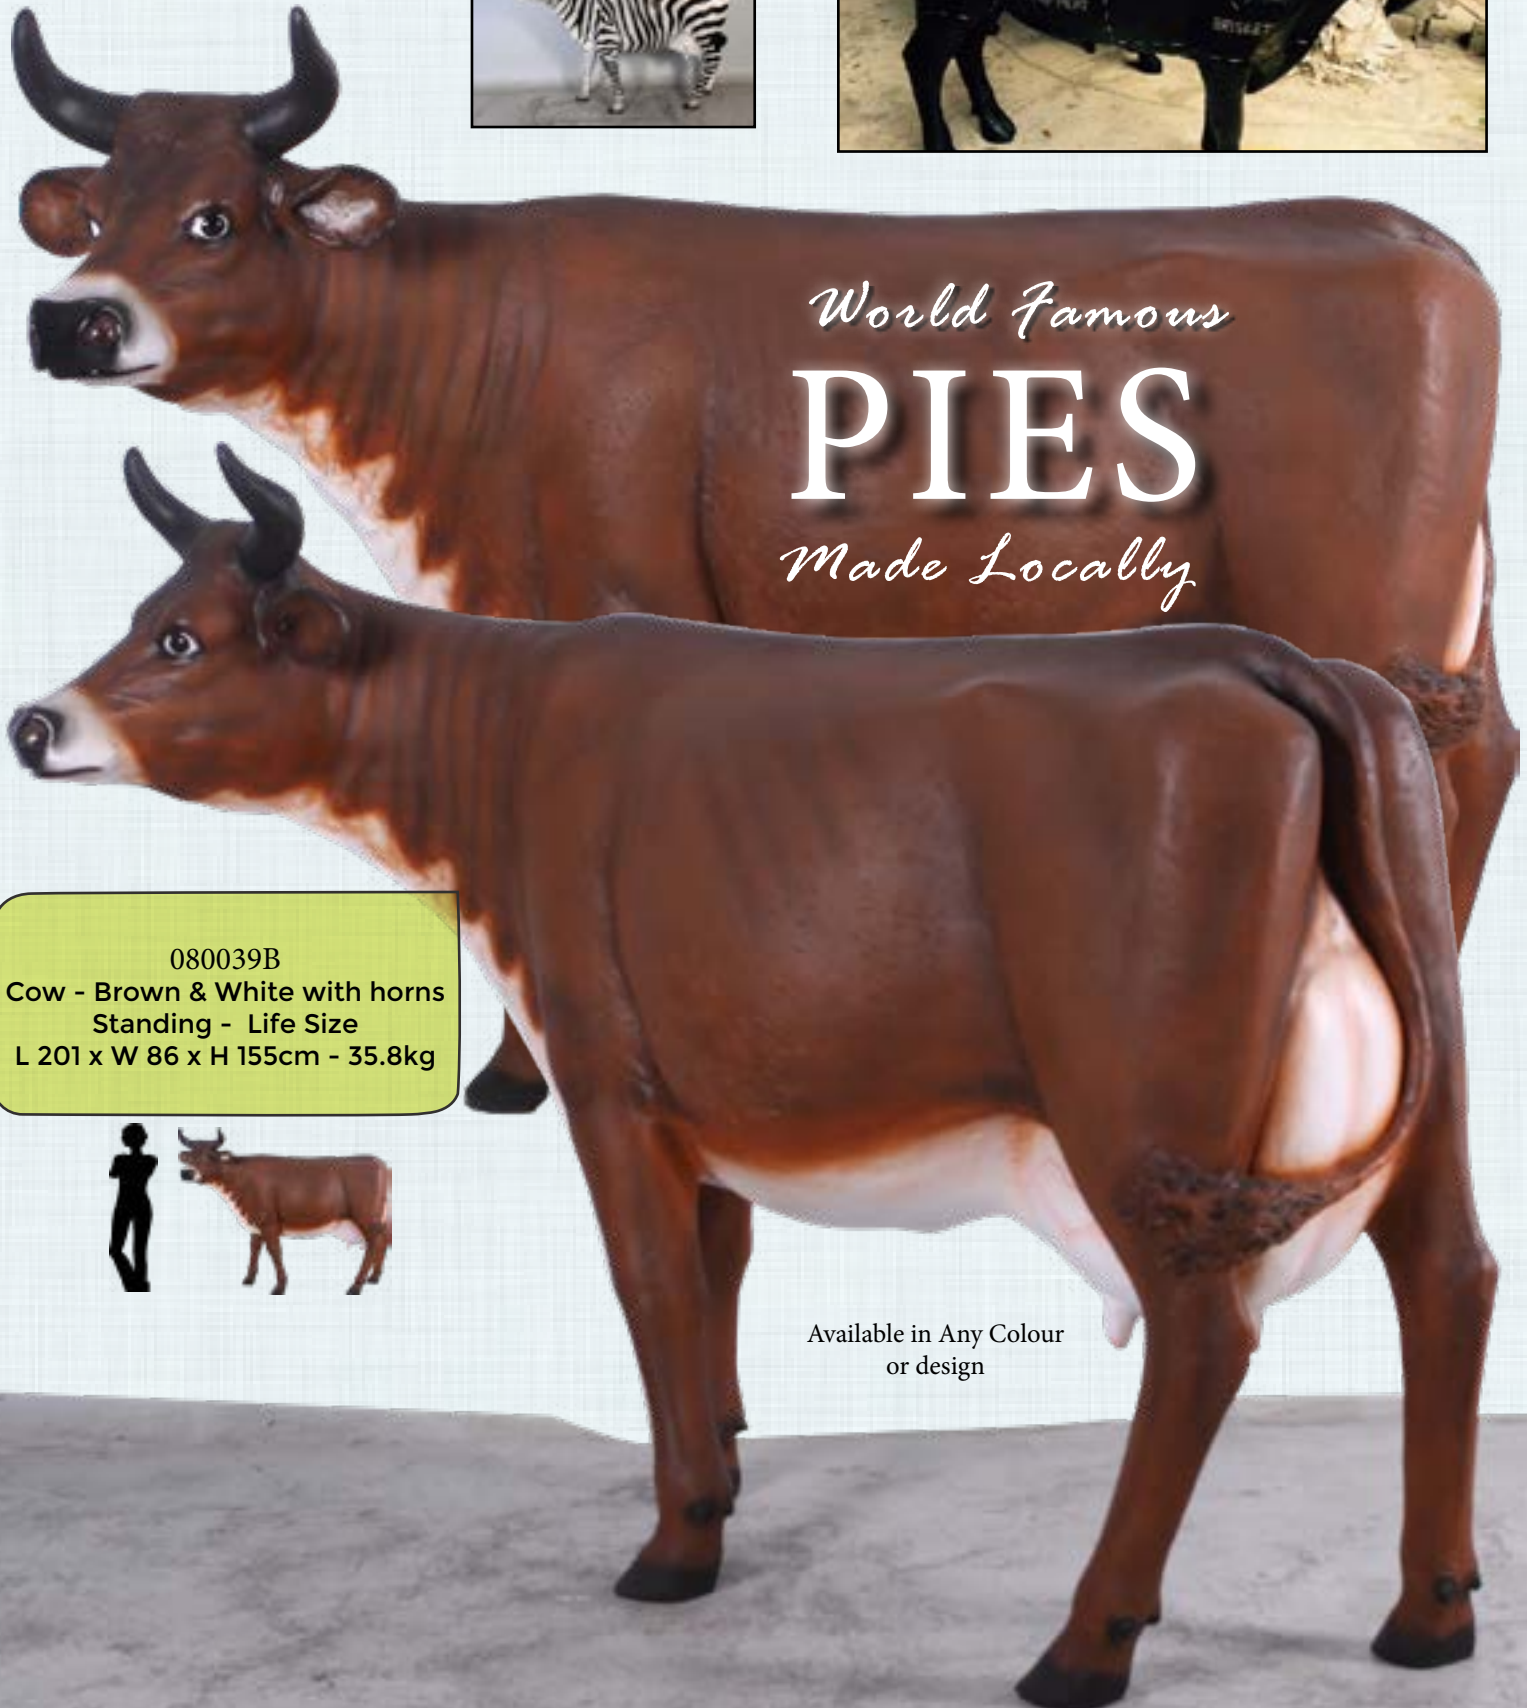

Also available in brown & white

COWS & OTHER BOVINE

COWS -

FRIESIAN - COWS

080140
Funny Cow - Friesian
L 80 x W 60 x H 110cm -
23kg

Have a sense of
humour? This is the
piece for you!

FRIESIAN COW - WALL DECOR

Wall Decor

090044
Cow - Friesian
Wall Mount - Life Size
L 199 x W 63 x H 157cm -
30kg

Flat Backed
Life Size
Wall Decor
"Friesian Frieze"

COWS & OTHER BOVINE

**BROWN & WHITE COW
- WITH HORNS**

Also Available in
Any Design

World Famous
PIES
Made Locally

080039B
Cow - Brown & White with horns
Standing - Life Size
L 201 x W 86 x H 155cm - 35.8kg

Available in Any Colour
or design

COWS & OTHER BOVINE

**GUERNSEY COW
BROWN AND WHITE**