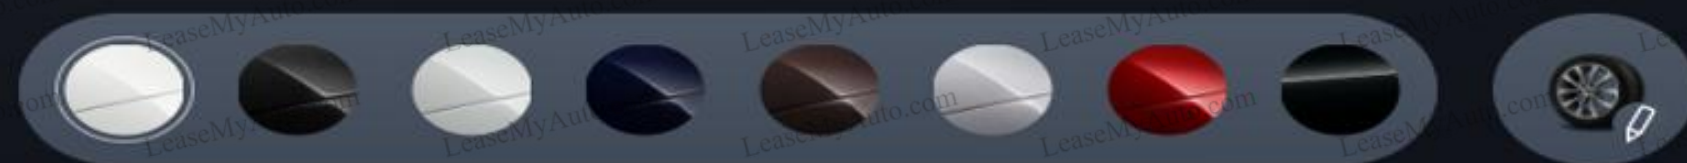

2026 Audi A6 Sedan

Standard
quattro®

all-wheel drive

Standard
14.5"

MMI touch display

7-speed
S tronic

transmission

2026 AUDI A6 | TECHNOLOGY & DRIVER ASSISTANCE

Digital stage.

The Audi MMI virtual cockpit pairs an 11.9" digital instrument cluster with a seamlessly integrated 14.5" MMI® display, creating a fully immersive digital driving experience. This latest update delivers a redesigned interface that enhances clarity and keeps all key information and controls accessible at a glance.

Audi exclusive.

Make it your own with the Audi exclusive design package, featuring Dinamica elements in Baikal blue with Neodymium stitching, front sport seats plus with massage function, and more.

Record. Save. Secure.

▼ Luxury package.

The newly available Luxury package includes Fine Nappa / Pearl Nappa leather seats with individual contour front seats featuring massage function for front seats and passenger seat memory.