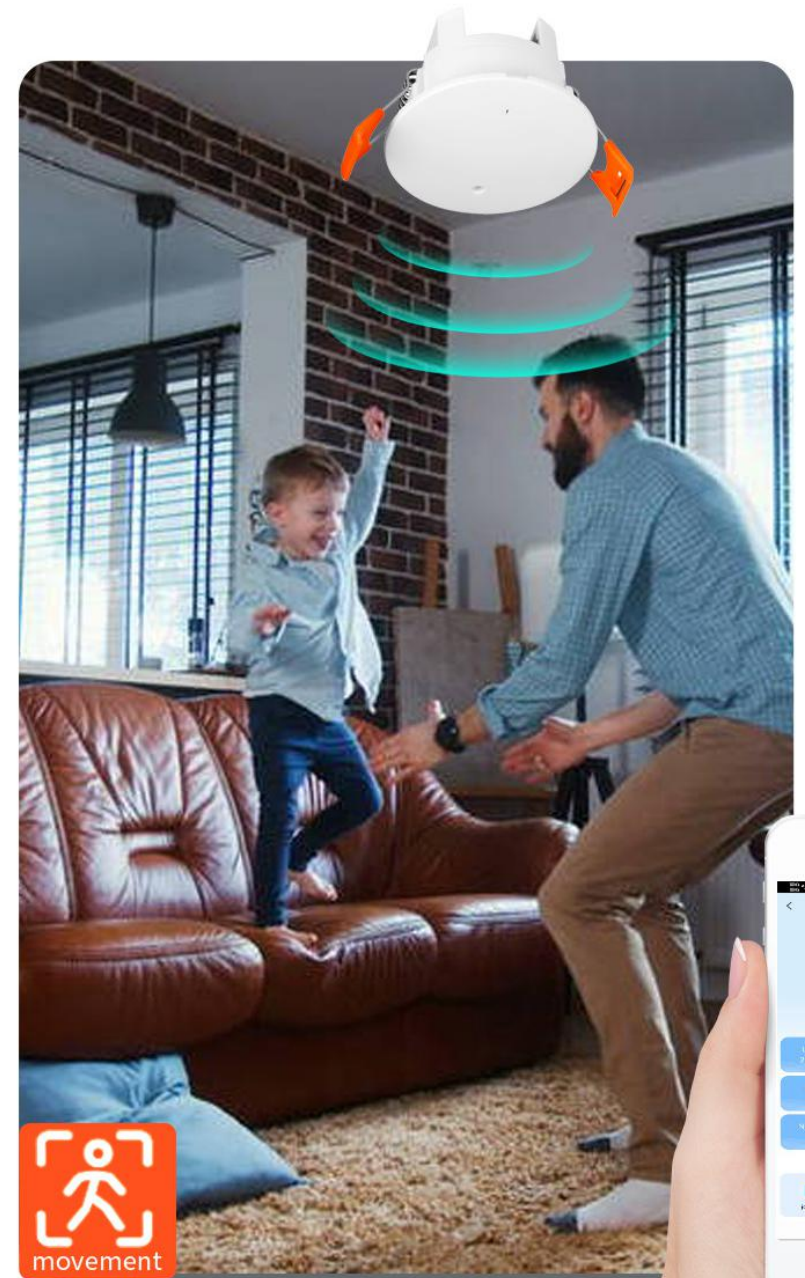

Lock Function to prevent unauthorized access and tampering

Energy Consumption management with real-time usage data and energy-saving recommendations

OCCUPANCY SENSOR

The iHelios Sensor detects heartbeat and breath to confirm occupancy. The iHelios Sensor is a cutting-edge technology that uses advanced algorithms to detect the presence of people in a room.

This technology is particularly useful in smart homes, offices, and public spaces, where it can help optimize energy usage and improve security. With the iHelios Sensor, you can have peace of mind knowing that your space is being monitored and used efficiently.