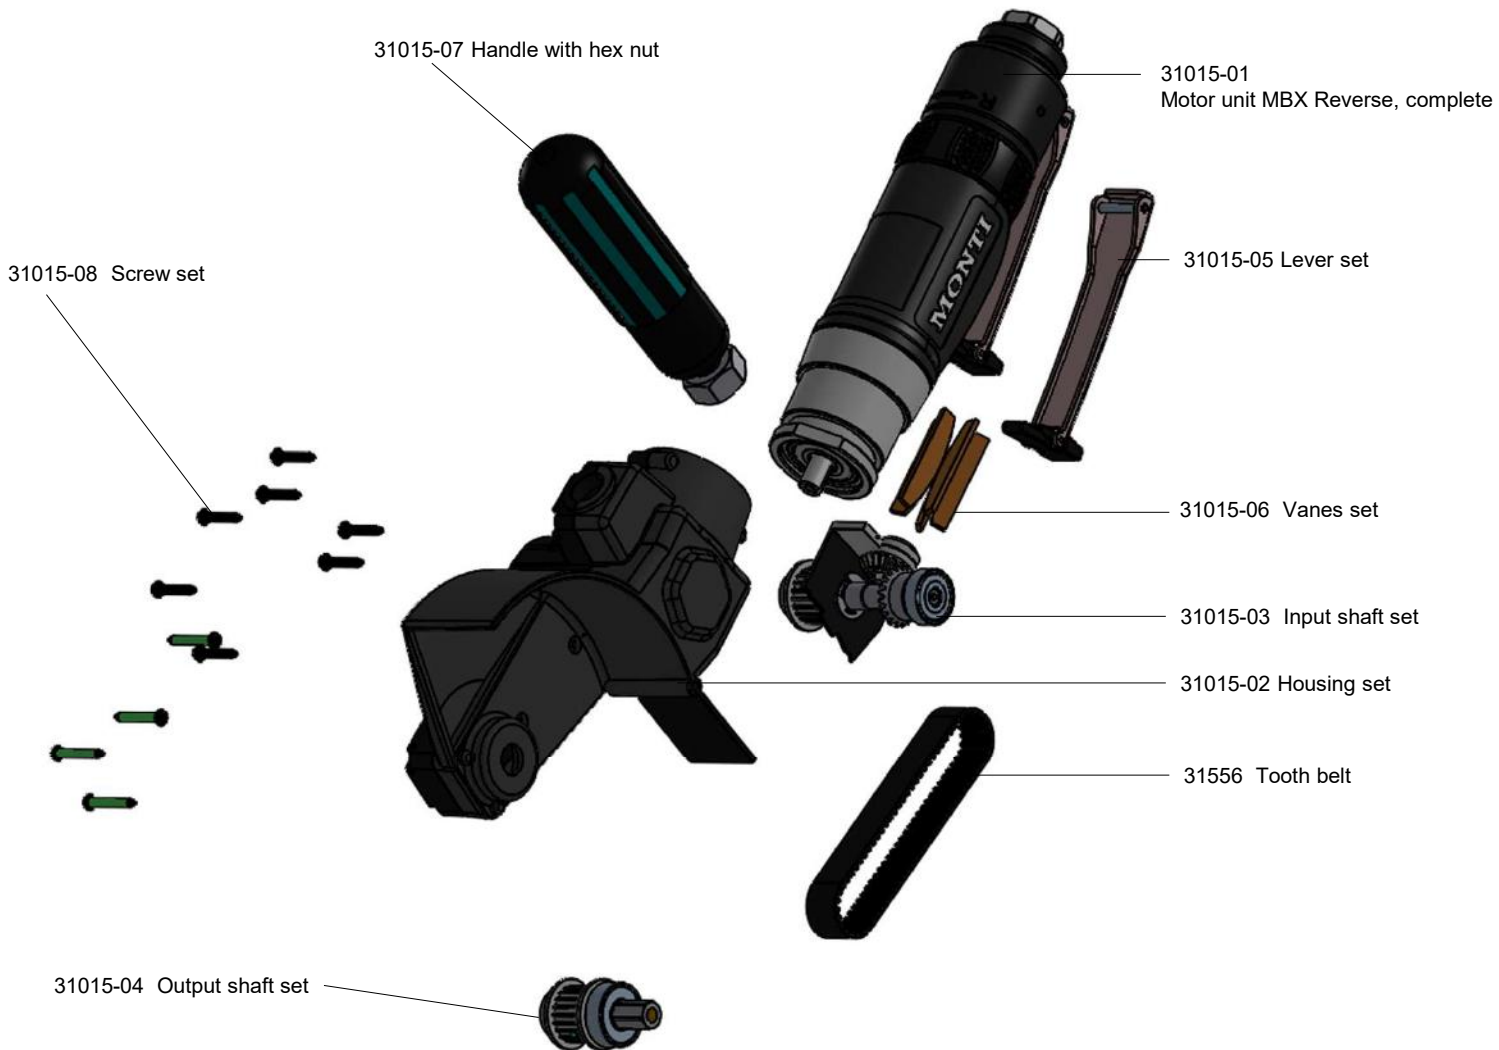

MBX® PNEUMATIC REVERSE (with speed control)

EXPLODED VIEW AND SPARE PART LIST

Art.no.	Description
31015-01	Motor unit MBX Reverse, compl.
31015-02	Housing set
31015-03	Drive set (Input shaft)
31015-04	Drive set (Output shaft)
31015-05	Lever set
31015-06	Vanes set
31015-07	Handle with hex nut
31015-08	Housing screw set
31556	Tooth belt