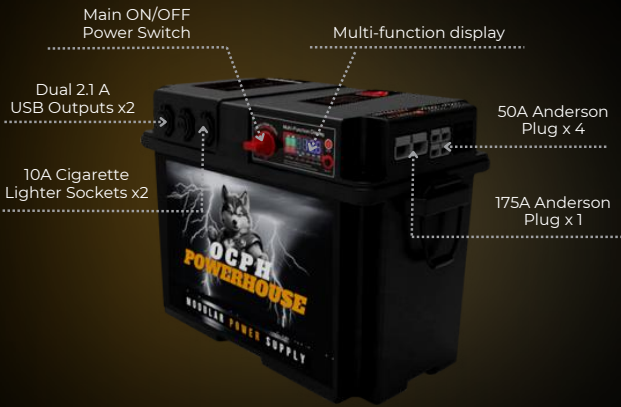

PORTABLE POWER SUPPLY

3500 wh

1600 wh

**REAL POWER
WHEN YOU NEED IT!**

**ANYTIME...
ANYWHERE!**

**NEVER WORRY
ABOUT HAVING ENOUGH
BACK UP POWER
EVER AGAIN!**

ORDER YOURS NOW!

@ocphpowerhouse

PRODUCT SPECIFICATIONS

- GRADE A LiFePO4 PRISMATIC BATTERIES
- CAPACITY - 1600wh and 3500wh
ACCEPTS CUSTOMIZATIONS
- 12V DC SYSTEM VOLTAGE
- 20A AC LITHIUM BATTERY CHARGER
- MULTIPLE CHARGING CAPABILITIES (WALL OUTLET, SOLAR, DCDC)
- HEAVY DUTY MARINE-GRADE ABS BOX --- BUILT TO WITHSTAND STRONG VIBRATIONS
- LONG LIFE: 3500 CYCLES
- BUILT-IN 100A 4S SMART BATTERY MANAGEMENT SYSTEM WITH BLUETOOTH
- REMOTE MONITORING WITH THE SMART BMS APP
- CONNECT MULTIPLE DEVICES AT THE SAME TIME
- OUTPUT: 5 ANDERSON CONNECTORS (1X 175A 4X 50A), 2X 2.1A USB PORTS, 2X 10A CIGARETTE LIGHTER SOCKETS
- WEIGHT: 14.5 kgs (1600wh) | 23 kgs (3500wh)

OCPH
POWERHOUSE 24v

5100Wh
capacity

ORDER YOURS NOW!

@ocphpowerhouse

PRODUCT SPECIFICATIONS

- 24V SYSTEM
- 5100WH POWER SUPPLY UNIT + 3000W PURE SINE WAVE TOROIDAL INVERTER
- USES BRAND NEW LIFEPO⁴ PRISMATIC BATTERIES
- (NOT LITHIUM ION. NOT LEAD ACID. BUT LITHIUM IRON PHOSPHATE GRADE A BATTERIES---PRISMATIC, NOT CYLINDRICAL.)
- DESIGNED FOR HOME AND BUSINESS APPLICATIONS WITH HEAVY LOADS SUCH AS 1HP AIR CONDITIONERS, COFFEE MAKERS, COMMERCIAL BLENDERS, POWER TOOLS, ETC.
- **MUST BE PAIRED WITH A PURE SINE WAVE INVERTER TO RUN 220V APPLIANCES.**
- CAN BE PARALLEL CONNECTED. UP TO 4 UNITS.
- DCDC CHARGING CAPABLE: CAN BE USED AS A SECONDARY BATTERY FOR DUAL BATTERY SYSTEMS.
- SOLAR CHARGING CAPABLE: CAN BE USED AS A BATTERY STORAGE FOR HOME OR OFF-GRID SOLAR CHARGING SYSTEMS.
- (OPTIONAL) 20A, 24V LIFEPO⁴ CHARGER = (NOT NEEDED IF YOU'RE GETTING THE BUNDLE WITH AN OCPH POWERHOUSE 3000W INVERTER, OR IF YOU HAVE A 24V INVERTER WITH CHARGING CAPABILITIES.)