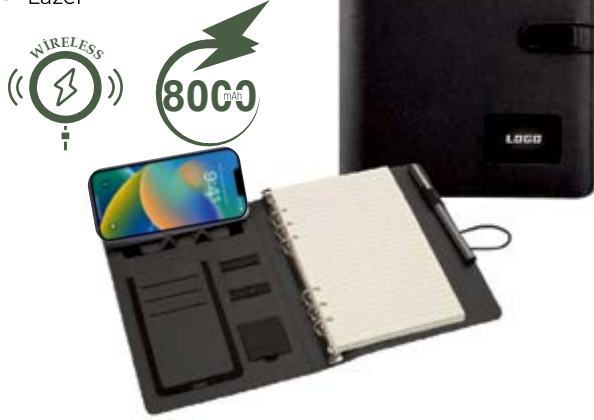

Oklahoma

Powerbank Organizer

- 8.000 mAh
- 16 GB USB bellek
- 5W Wireless Charger
  Light - up logo
- A5 Not Defteri (96 sayfa)
- Telefon & Tablet Tutucu
- Kartlık

BASKI

- Lazer