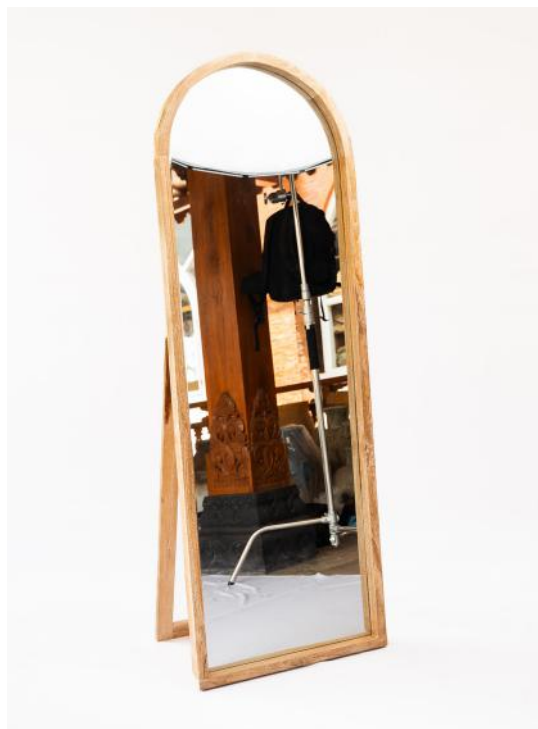

Size : 100 x 30 x 100 CM

**Towel Rack Synthetic**  
FTR.3

Product Dimensions:  
80 x 50 x 80 CM

Color : Natural

Material : Teak Wood, Synthetic

**Standing Mirror Oval  
FMR.1**

Size : 180 x 60 CM

Wood Color : HB-W01 / White  
Wash