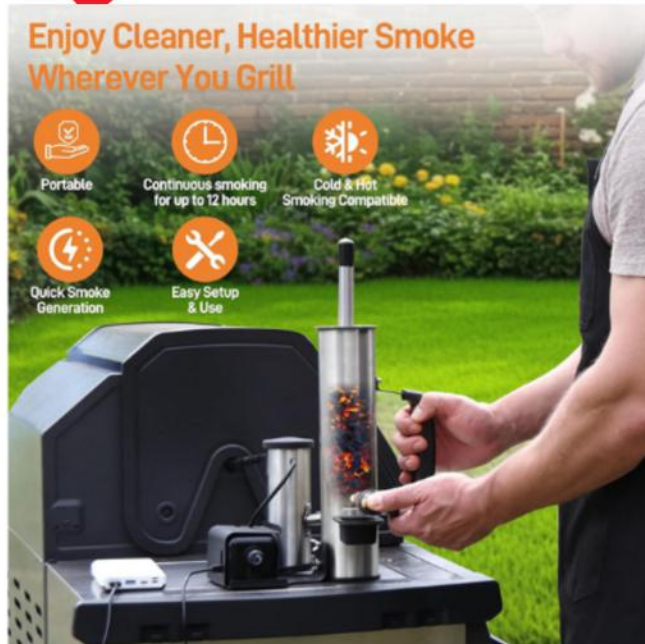

**#25 Rooted in History**  
from Friends of Louisburg Library

**# of Tickets: 10**

**#26 The Smokestack**  
from In Bloom

**# of Tickets: 3**

\$150 Gift Certificate