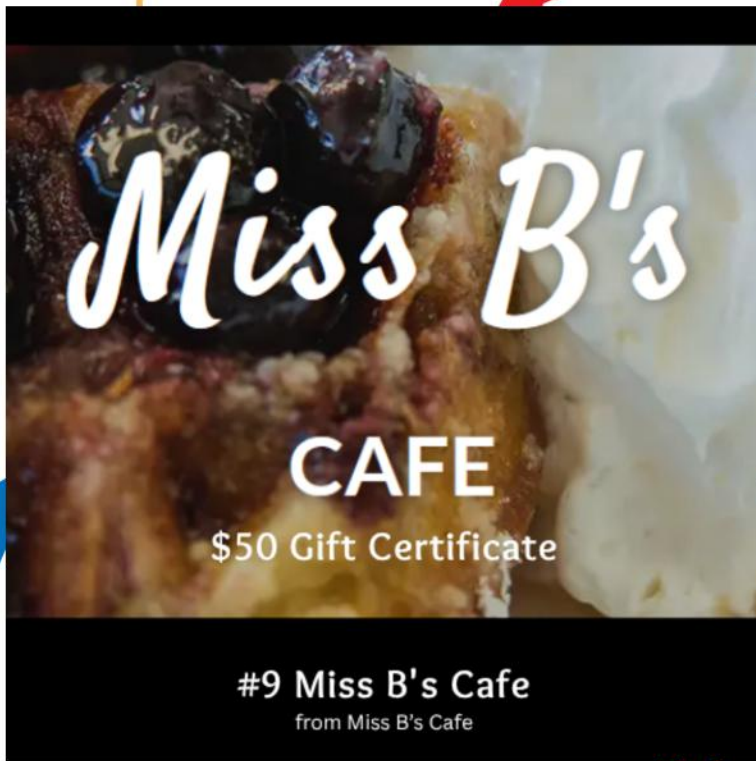

# of Tickets: 20

$50 Gift Certificate