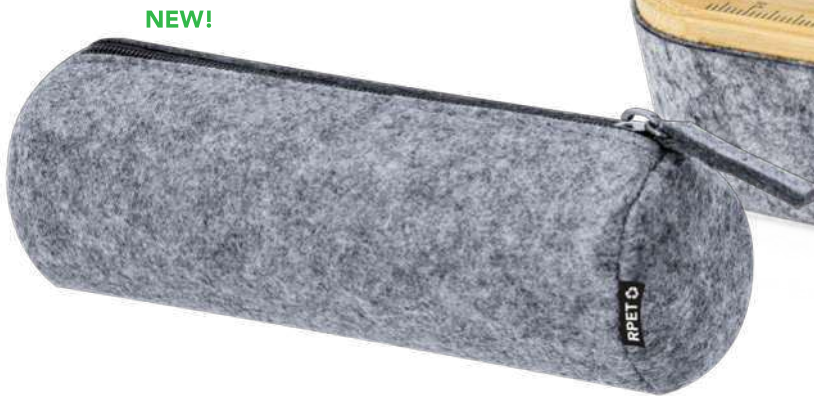

NEW!

Bartox 21445

Trousse. Feutrine RPET.
Pencil Case. Felt RPET.

Ø 7 x 21 cm 200 / 50 Print Code: E(1), N(8), O