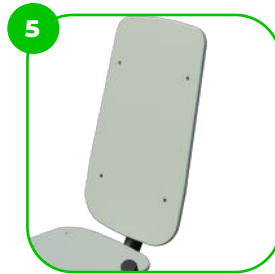

The footrests are made of premium quality non-slip HDPE with a high wear resistance.

The bumpers of the devices are made of durable rubber material.

The device is fitted with composite bearings that are weather-resistant. The bearing does not require regular maintenance.