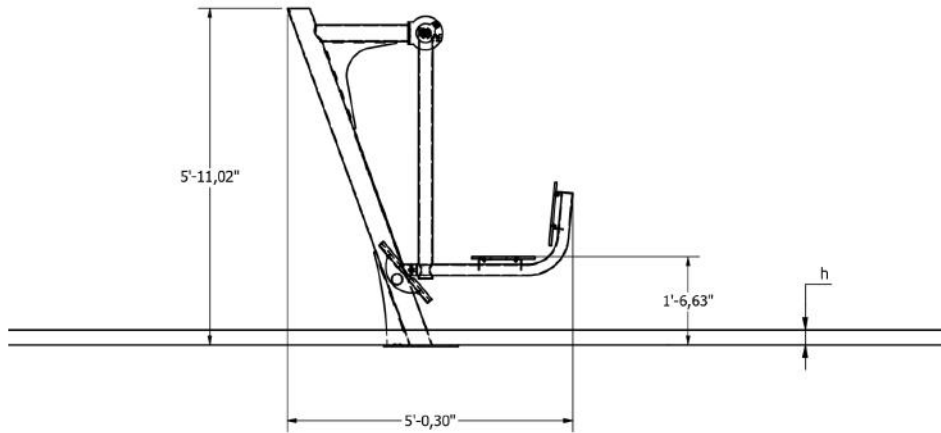

## Leg Press

A unique device that develops and strengthens the quadriceps, gluteus maximus and lower abdominis. The exercise involves the lower limbs, which are essential muscles to develop for strength and stability.

## Attributes

Product code	1-1-309
Certificate	EN 16630, ASTM F3101
Age group	14 + years
Capacity	1 person
Max. weight load	286.60 lbs
Type	Recreational
Difficulty level	Medium

## Plan View

## Technical specification

Safety surface area	Around 4.92 ft radius
Net weight	182.98 lbs
Material	S235, KO33
Critic fall height	18.9"
Color options	

For more color options, discuss with your sales representative.