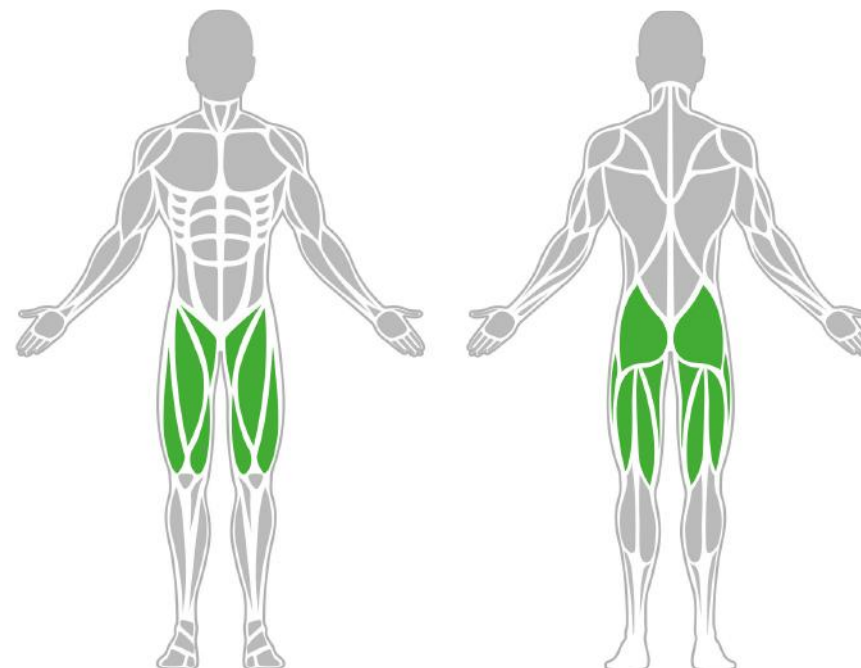

## Muscle Groups Focus

## Leg Press

A unique device that develops and strengthens the quadriceps, gluteus maximus and lower abdominis. The exercise involves the lower limbs, which are essential muscles to develop for strength and stability.

## Attributes

Product code	1-1-309
Certificate	EN 16630, ASTM F3101
Age group	14 + years
Capacity	1 person
Max. weight load	286.60 lbs
Type	Recreational
Difficulty level	Medium

## Side View