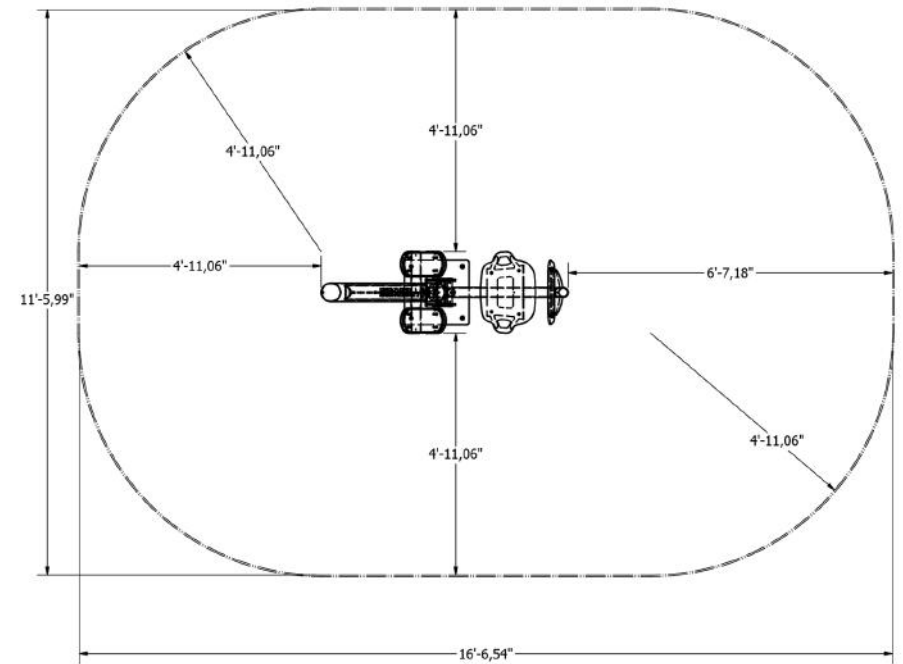

## Attributes

Product code	1-1-309
Certificate	EN 16630, ASTM F3101
Age group	14 + years
Capacity	1 person
Max. weight load	286.60 lbs
Type	Recreational
Difficulty level	Medium

## Side View

## Plan View

## Technical specification

Safety surface area	Around 4.92 ft radius
Net weight	182.98 lbs
Material	S235, KO33
Critic fall height	18.9"
Color options	

For more color options, discuss with your sales representative.