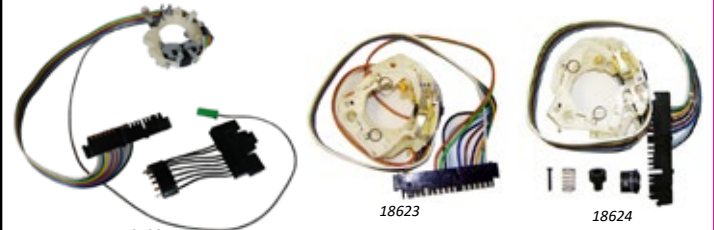

1973-87 TURN SIGNAL SWITCHES

- **191988** 1973-76 Chevy & GMC Truck Turn Signal Switch with Tilt, Automatic.....$39.95
- **18623** 1973-76 Chevy & GMC Truck Turn Signal Switch W/O Tilt.....$49.95
- **19201** 1976 Chevy & GMC Truck Turn Signal Switch with Tilt.....$39.95
- **18624** 1977-83 Chevy & GMC Truck Turn Signal Switch, W/O Tilt.....$44.95
- **18625** 1984-87 Chevy & GMC Truck Turn Signal Switch.....$44.95