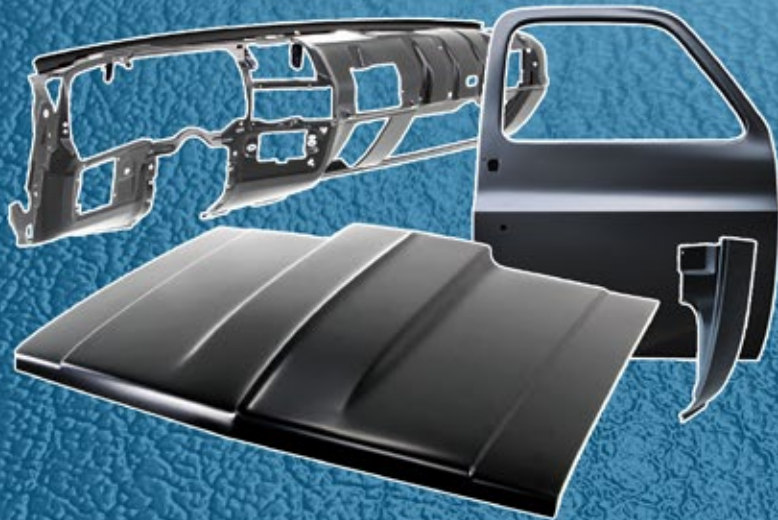

**HOODS, FENDERS, BED PATCHES
FLOOR PANS, CAB CORNERS**