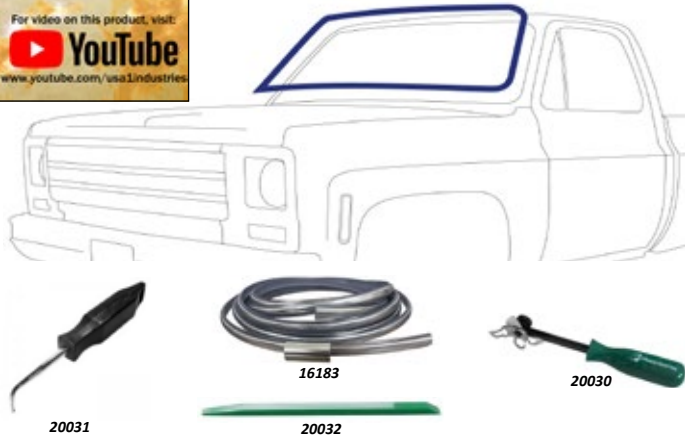

1973-87 WINDSHIELD SEALS

- **16182** 1973-87 Fullsize Chevy & GMC Truck Windshield Seal with Trim Channel.....$54.95
- **16181** 1973-87 Fullsize Chevy & GMC Truck Windshield Seal w/o Trim Channel.....$54.95
- **16183** 1973-87 Fullsize Chevy & GMC Truck Chrome Windshield Trim Lockstrip w/Join Clamp $22.95
- **17840** 1973-87 Full Size Chevy & GMC Truck Black Windshield Trim Lockstrip w/Join Clamp $11.95
- **20031** Chevy & GMC Truck Weatherstrip Small Hook Tool with Ball..$12.95
- **20032** Chevy & GMC Truck Windshield & Rear Window Seal Chisel Stick $1.95
- **20030** Chevy & GMC Truck Windshield & Rear Window Seal Locking Strip Tool $11.95