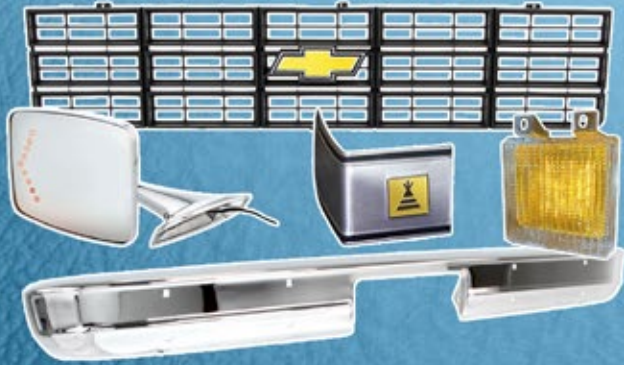

**GRILLES, HEADLIGHT BEZELS,
MOLDING & TRIM**