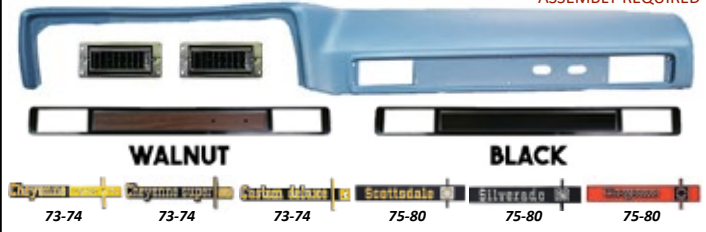

1973-80 VINYL DASH PAD KITS

ASSEMBLY REQUIRED

73-74 Cheyenne, Black Mldg.	73-74 Cheyenne, Walnut Mldg.
20488A 73-74 BLACK.....$699.95	20488H 73-74 BLACK.....$699.95
20488B 73-74 PEARL GRAY.....$799.95	20488I 73-74 PEARL GRAY.....$799.95
20488C 73-74 CHARCOAL.....$799.95	20488J 73-74 CHARCOAL.....$799.95
20488D 73-74 SLATE BLUE.....$799.95	20488K 73-74 SLATE BLUE.....$799.95
20488E 73-74 SLATE GREEN.....$799.95	20488L 73-74 SLATE GREEN.....$799.95
20488F 73-74 SADDLE.....$799.95	20488M 73-74 SADDLE.....$799.95

73-74 Cheyenne Super, Black Mldg.	73-74 Cheyenne Super, Walnut Mldg.
20489A 73-74 BLACK.....$699.95	20489H 73-74 BLACK.....$699.95
20489B 73-74 PEARL GRAY.....$799.95	20489I 73-74 PEARL GRAY.....$799.95
20489C 73-74 CHARCOAL.....$799.95	20489J 73-74 CHARCOAL.....$799.95
20489D 73-74 SLATE BLUE.....$799.95	20489K 73-74 SLATE BLUE.....$799.95
20489E 73-74 SLATE GREEN.....$799.95	20489L 73-74 SLATE GREEN.....$799.95
20489F 73-74 SADDLE.....$799.95	20489M 73-74 SADDLE.....$799.95

73-74 Custom Deluxe, Black Mldg.	73-74 Custom Deluxe, Walnut Mldg.
20490G 73-74 BLACK.....$699.95	20490H 73-74 BLACK.....$699.95
20490F 73-74 PEARL GRAY.....$799.95	20490I 73-74 PEARL GRAY.....$799.95
20490E 73-74 CHARCOAL.....$799.95	20490J 73-74 CHARCOAL.....$799.95
20490D 73-74 SLATE BLUE.....$799.95	20490K 73-74 SLATE BLUE.....$799.95
20490C 73-74 SLATE GREEN.....$799.95	20490L 73-74 SLATE GREEN.....$799.95
20490B 73-74 SADDLE.....$799.95	20490M 73-74 SADDLE.....$799.95

75-76 Cheyenne, Black Mldg.	75-76 Cheyenne, Walnut Mldg.
20491A 75-76 BLACK.....$699.95	20491I 75-76 BLACK.....$699.95
20491B 1975 GRAY.....$799.95	20491J 1975 GRAY.....$799.95
20491C 75-76 RED.....$799.95	20491K 75-76 RED.....$799.95
20491D 75-76 BLUE.....$799.95	20491L 75-76 BLUE.....$799.95
20491E 75-76 GREEN.....$799.95	20491M 75-76 GREEN.....$799.95
20491F 75-76 SAND.....$799.95	20491N 75-76 SAND.....$799.95
20491G 75-76 SADDLE.....$799.95	20491O 75-76 SADDLE.....$799.95

77-78 Cheyenne, Black Mldg.	77-78 Cheyenne, Walnut Mldg.
20484A 77-78 BLACK.....$699.95	20484H 77-78 BLACK.....$699.95
20484B 77-78 BLUE.....$799.95	20484I 77-78 BLUE.....$799.95
20484C 77-78 GREEN.....$799.95	20484J 77-78 GREEN.....$799.95
20484D 77-78 RED.....$799.95	20484K 77-78 RED.....$799.95
20484E 77-78 BUCKSKIN.....$799.95	20484L 77-78 BUCKSKIN.....$799.95
20484F 77-78 ORANGE.....$799.95	20484M 77-78 ORANGE.....$799.95