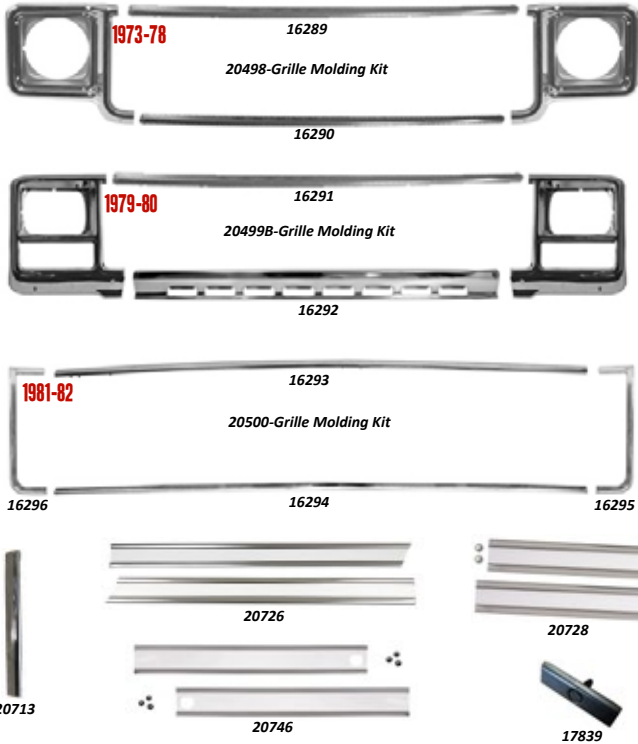

1973-87 GRILLE MOLDINGS