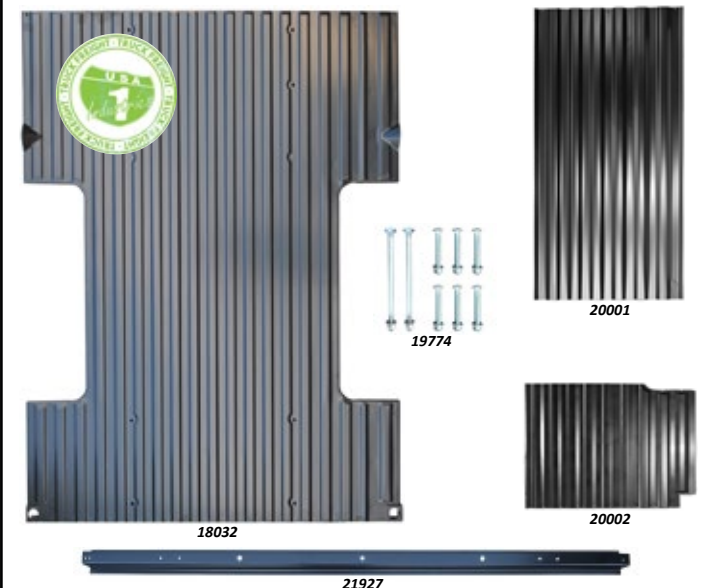

1973-87 BED FLOORS

- 20001 1973-87 Fullsize Chevy & GMC Truck Bed Floor Patch, 49" x 24"..... $39.95
- 20002 1973-87 Fullsize Chevy & GMC Truck Bed Floor Patch, Right... $39.95
- 20827 1973-87 Fullsize Chevy & GMC Truck Bed Floor Patch, Left..... $39.95
- 16446 1973-87 Fullsize Chevy & GMC Fleetside Truck Bed Floor Assembly, Shortbed..... $1154.95
- 18032 1973-87 Fullsize Chevy & GMC Fleetside Truck Bed Floor Assembly With Braces, Longbed..... $1295.95
- 19774 1973-87 Fullsize Chevy & GMC Fleetside Truck Bed Floor Mounting Bolt Kit..... $29.95
- 21927 1973-87 Chevy & GMC Truck Fleetside Bed Cross Sill..... $59.95
- 21928 1973-87 Chevy & GMC Truck Fleetside Bed Reinforcement Strip..... $49.95