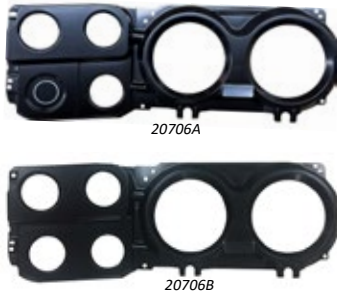

1973-87 GAUGE BLACK SURROUND BEZEL

- 20706A 1973-87 Fullsize Chevy & GMC Truck Gauge Black Surround Bezel, 3 Gauge Holes $64.95
- 20706B 1973-87 Fullsize Chevy & GMC Truck Gauge Black Surround Bezel, 4 Gauge Holes $64.95

1978-80 TACHOMETER CONVERSION KIT

KIT INCLUDES: Factory style tachometer, Tachometer mounting bracket, Gauge cluster housing, Printed circuit board, Small fuel gauge (goes in bottom left corner), Printed circuit clips for fuel gauge, Black Gauge Surround Bezel, Factory style tachometer harness & Hardware Kit