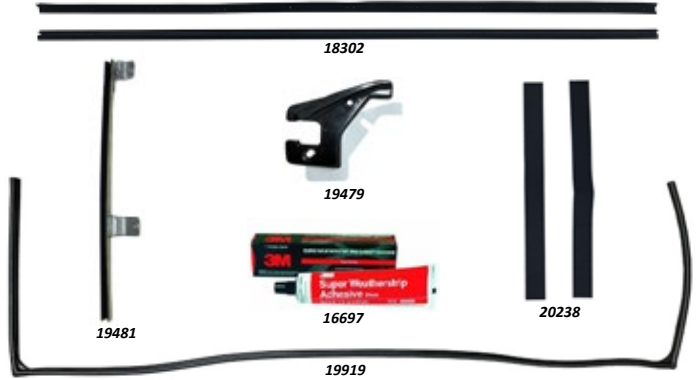

1973-87 BLAZER/JIMMY REMOVABLE TOP SEALS

1973-87 BLAZER/JIMMY, SUBURBAN TAILGATE & CARGO DOOR SEALS