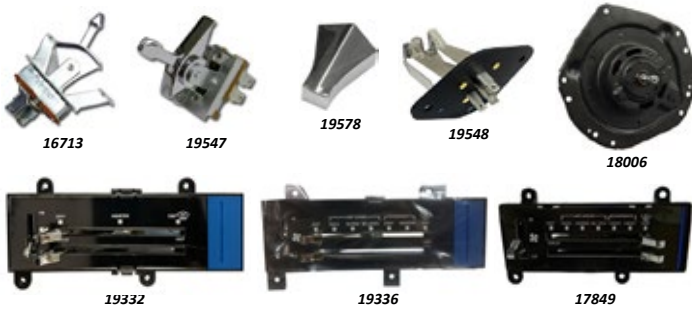

1973-87 HEATER & AC BLOWER

Heater & AC Switches

- **16713** 1973-82 Fullsize Chevy & GMC Truck Heater Fan Blower Switch $15.95
- **19547** 1973-82 Fullsize Chevy & GMC Truck Fan Blower Switch with AC $49.95
- **19331** 1974-80 Fullsize Chevy & GMC Truck Heater Control Assembly without AC, 3speed $114.95
- **19332** 1974-82 Fullsize Chevy & GMC Truck Heater Control Assembly without AC, 4speed $114.95
- **19970** 1983-87 Fullsize Chevy & GMC Truck Fan Blower Switch with AC $15.95
- **19578** 1973-87 Fullsize Chevy & GMC Truck Heater & AC Control Knob $9.95

Blower Motors

- **18006** 1978-87 Fullsize Chevy & GMC Truck Blower Motor with AC .. $29.95
- **19548** 1973-87 Fullsize Chevy & GMC Truck Fan Blower Resistor with AC $19.95

1985-87 NEUTRAL SAFETY SWITCHES

- **20265** 1985-87 Fullsize Chevy & GMC Truck Neutral Safety Switch, Manual $14.95