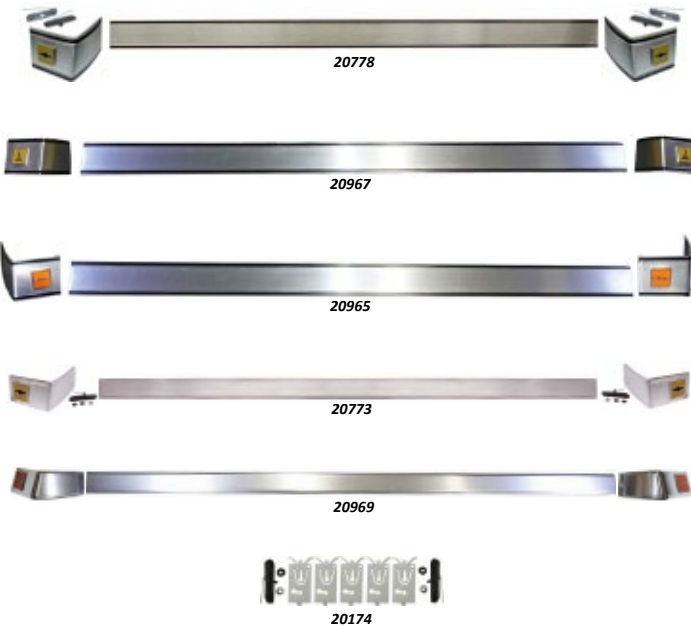

1973-87 CAB BACK PANEL MOLDING

- 20776 1973-80 Fullsize Chevy Truck Back Cab Corner Molding, with Bowtie, Left $64.95
- 20777 1973-80 Fullsize Chevy Truck Back Cab Corner Molding, with Bowtie, Right $64.95
- 20778 1973-80 Fullsize Chevy Truck Back Cab Molding Kit, with Bowtie Emblems $204.95
- 19370 1973-80 Fullsize Chevy & GMC Truck Back Center Molding, W/Clips $79.95
- 20967 1973-80 Fullsize Chevy Truck Back Cab Molding Kit, with Camper Special Emblems, Yellow Stripe..... $299.95
- 20968 1973-80 Fullsize Chevy Truck Back Cab Molding Kit, with Camper Special Emblems, Black Stripe $319.95
- 20965 1973-80 Fullsize Chevy Truck Back Cab Molding Kit, with GMC Emblems, Black Stripe $279.95
- 20966 1973-80 Fullsize Chevy Truck Back Cab Molding Kit, with GMC Emblems, Yellow Stripe..... $299.95
- 20774 1981-87 Fullsize Chevy Truck Back Cab Corner Molding, with Bowtie, Left..... $59.95
- 20775 1981-87 Fullsize Chevy Truck Back Cab Corner Molding, with Bowtie, Right $59.95
- 20773 1981-87 Fullsize Chevy Truck Back Cab Molding Kit, with Bowtie Emblems $169.95
- 20969 1981-87 Fullsize GMC Truck Back Cab Molding Kit, with GMC Emblems $194.95
- 20970 1981-87 Fullsize GMC Truck Back Cab Molding Kit, with CAMPER SPECIAL Emblems $199.95
- 19366 1981-87 Fullsize Chevy & GMC Truck Cab Center Molding, W/Clips $69.95
- 20944 1973-80 Fullsize Chevy & GMC Truck Back Cab Molding Plastic Clip Set..... $14.95
- 20174 1981-87 Fullsize Chevy & GMC Truck Back Cab Molding Clip Set..... $25.00