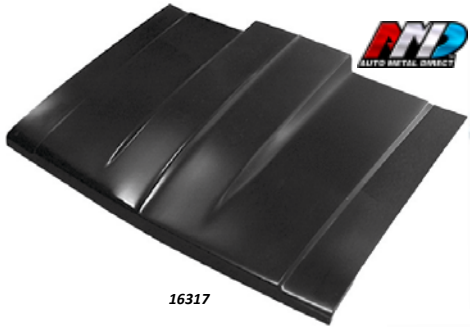

1973-87 HOODS & HINGES

16584

20826

16316

16317

16585

20789

Protect your hood from kinking!  
Install these metal braces that extend  
your trucks hood hinge support!