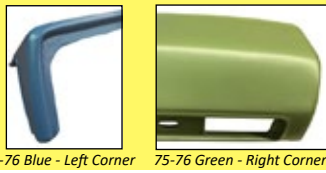

19603A 73-78 BLACK.....$419.95	19603N 77-78 GREEN.....$519.95
19603B 73-74 PEARL GRAY.....$519.95	19603O 77-78 RED.....$519.95
19603C 73-74 CHARCOAL.....$519.95	19603P 77-78 BUCKSKIN.....$519.95
19603D 73-74 SLATE BLUE.....$519.95	19603Q 77-78 ORANGE.....$519.95
19603E 73-74 SLATE GREEN.....$519.95	19604A 79-80 BLACK.....$419.95
19603F 73-74 SADDLE.....$519.95	19604B 1979 BLUE.....$519.95
19603G 1975 GRAY.....$519.95	19604C 1979 GREEN.....$519.95
19603H 75-76 RED.....$519.95	19604D 79-80 CARMINE RED.....$519.95
19603I 75-76 BLUE.....$519.95	19604E 79-80 CAMEL TAN.....$519.95
19603J 75-76 GREEN.....$519.95	19604F 79-80 MYSTIC.....$519.95
19603K 75-76 SAND.....$519.95	19604G 1980 BLUE.....$519.95
19603L 75-76 SADDLE.....$519.95	19604H 1980 GREEN.....$519.95
19603M 77-78 BLUE.....$519.95