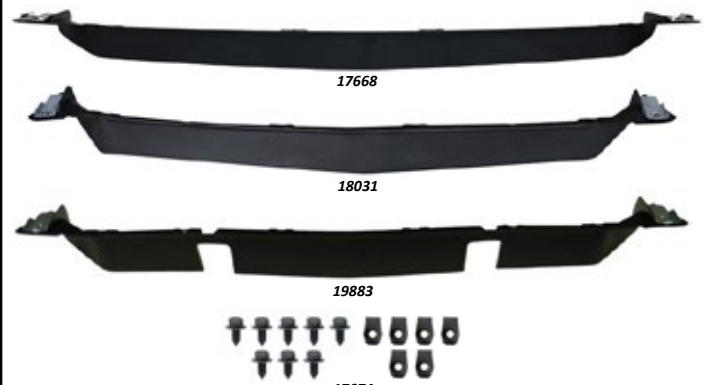

1981-87 FRONT AIR DEFLECTORS