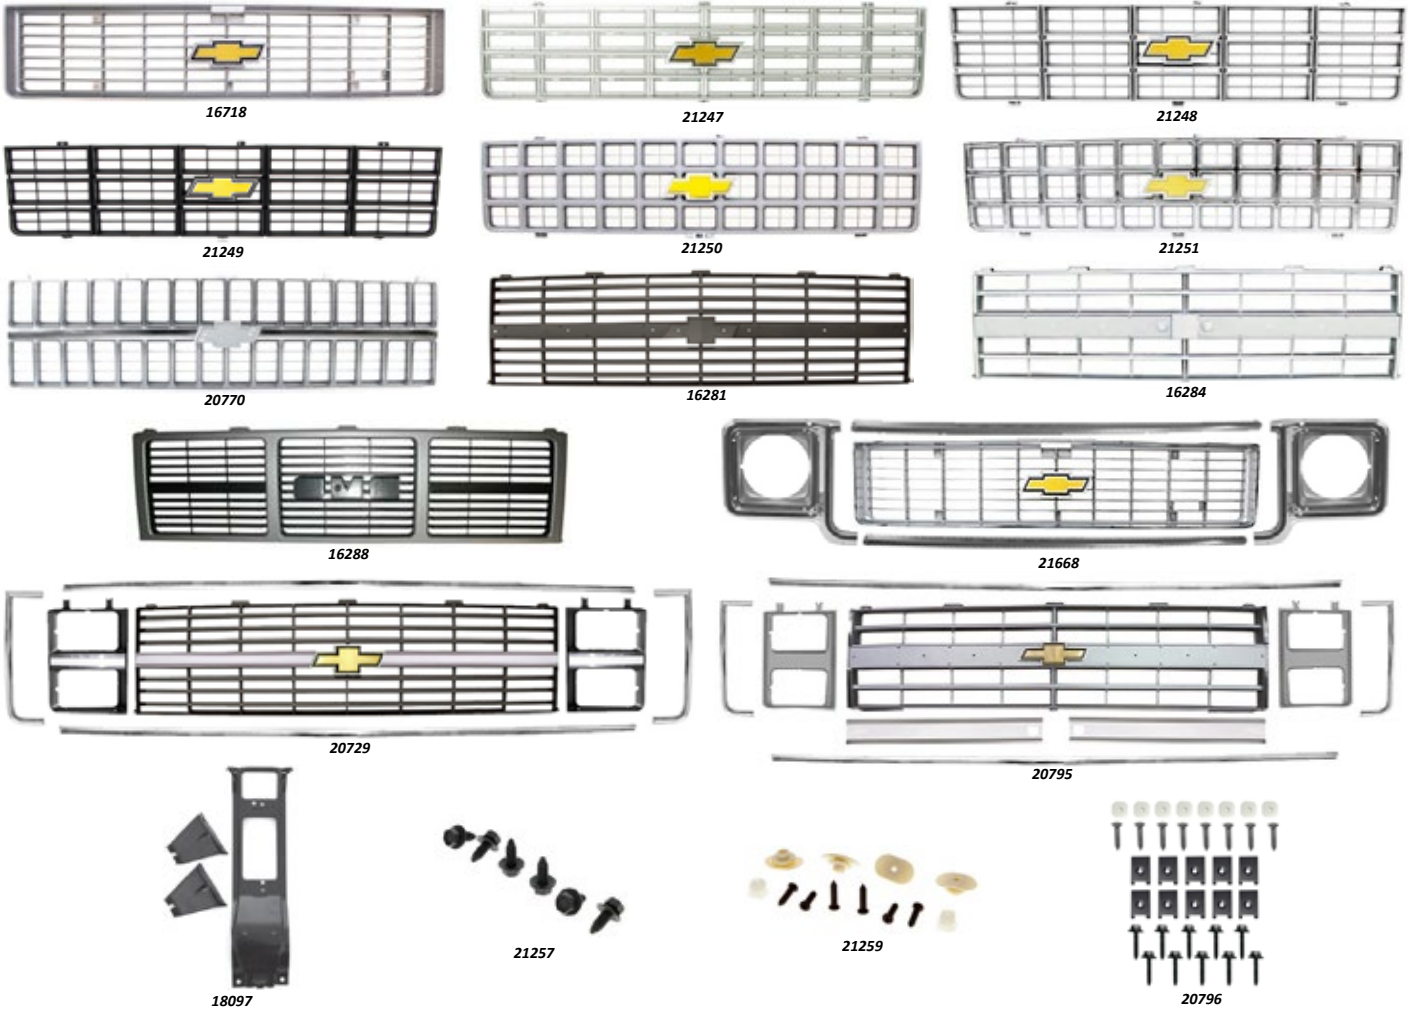

**SMALL HUMP ONE  
PIECE FLOOR  
MATS FOR YOUR  
SQUAREBODY  
TRUCK!  
WITH OR  
WITHOUT  
SILVERADO  
LOGO.**

1973-87 FRONT GRILLES

EXTERIOR TRIM

<b>16718</b>	1973-74 Chevy Truck Front Grille w/Foil Bowtie Emblem, Factory Style.....\$179.95	<b>20770</b>	1981-82 Chevy Truck Chrome Front Grille, Factory Style.....\$189.95
<b>16719</b>	1973-74 Chevy Truck Front Grille w/Foil Bowtie Emblem, Chrome, Factory Style.....\$244.95	<b>20958</b>	1985-87 Chevy Truck Front Grille w/ Single Headlight, Factory Style.....\$119.95
<b>21247</b>	1975-76 Chevy Truck Front Grille w/Foil Bowtie Emblem, Factory Style.....\$224.95	<b>Hardware</b>	
<b>21248</b>	1977-79 Chevy Truck Front Grille w/Foil Bowtie Emblem, Factory Style, Argent Gray.....\$179.95	<b>18097</b>	1973-74 Fullsize Chevy & GMC Truck Grille Bracket Set.....\$79.95
<b>21249</b>	1977-79 Chevy Truck Front Grille w/Foil Bowtie Emblem, Factory Style, Black.....\$179.95	<b>21257</b>	1973-80 Chevy & GMC Grille Support Bracket to Core Support Hardware Kit.....\$9.95
<b>21250</b>	1980 Chevy Truck Front Grille w/Foil Bowtie Emblem, Factory Style, Argent Silver.....\$179.95	<b>21259</b>	1973-80 Chevy & GMC Grille Hardware Kit, 12 pcs.....\$14.95
<b>21251</b>	1980 Chevy Truck Front Grille w/Foil Bowtie Emblem, Factory Style, Chrome.....\$254.95	<b>20796</b>	1981-87 Fullsize Chevy & GMC Truck Grille Attaching Kit.....\$14.95