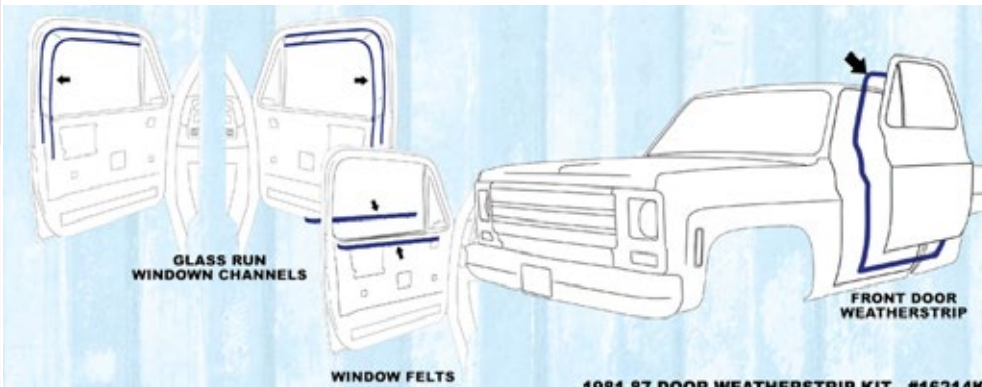

**NEW PAINT JOB?
TRUCK BEEN IN A
BARN SINCE 1990?**

**NOW IS THE TIME TO REPLACE YOUR
RUBBER SEALS AND WEATHERSTRIPS!**

**CHECK OUR WEATHERSTRIP SECTION
FOR DIFFERENT KITS DEPENDING ON
WHAT YOU NEED TO DO.**