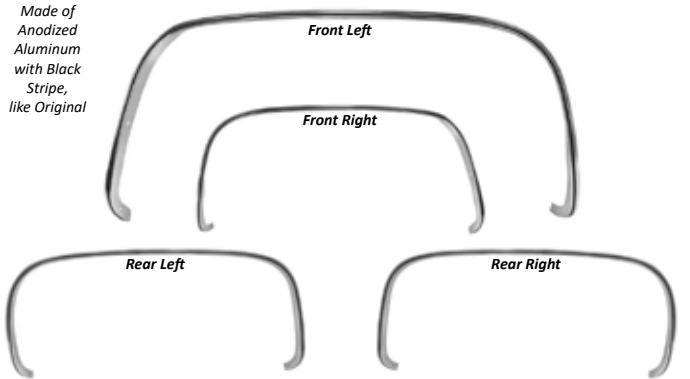

1973-87 WHEEL WELL OPENING MOLDING SET

- Made of Anodized Aluminum with Black Stripe, like Original
- 16447** 1973-80 Fullsize Chevy & GMC Fleetside Truck Wheel Well Opening Moldings with Screws, Set ..... \$64.95
  - 16448** 1981-87 Fullsize Chevy & GMC Fleetside Truck Wheel Well Opening Moldings with Screws, Set ..... \$64.95