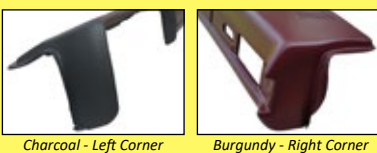

16638A 1981-87 BLACK.....$419.95	
16638K 1981 GREEN.....$519.95	
16638B 1981-87 BLUE.....$519.95	
16638F 1981-83 CARMINE RED.....$519.95	
16638E 1981-87 DARK SADDLE (stock for Saddle Tan interiors).....$519.95	
16638D 1982-87 CHARCOAL.....$519.95	
16638I 1982-87 MAHOGANY.....$519.95	
16638C 1984-87 BURGUNDY.....$519.95	
16638H 1981-83 BLAZER GRAY.....$519.95	
16638J 1984-87 BLAZER GRAY.....$519.95