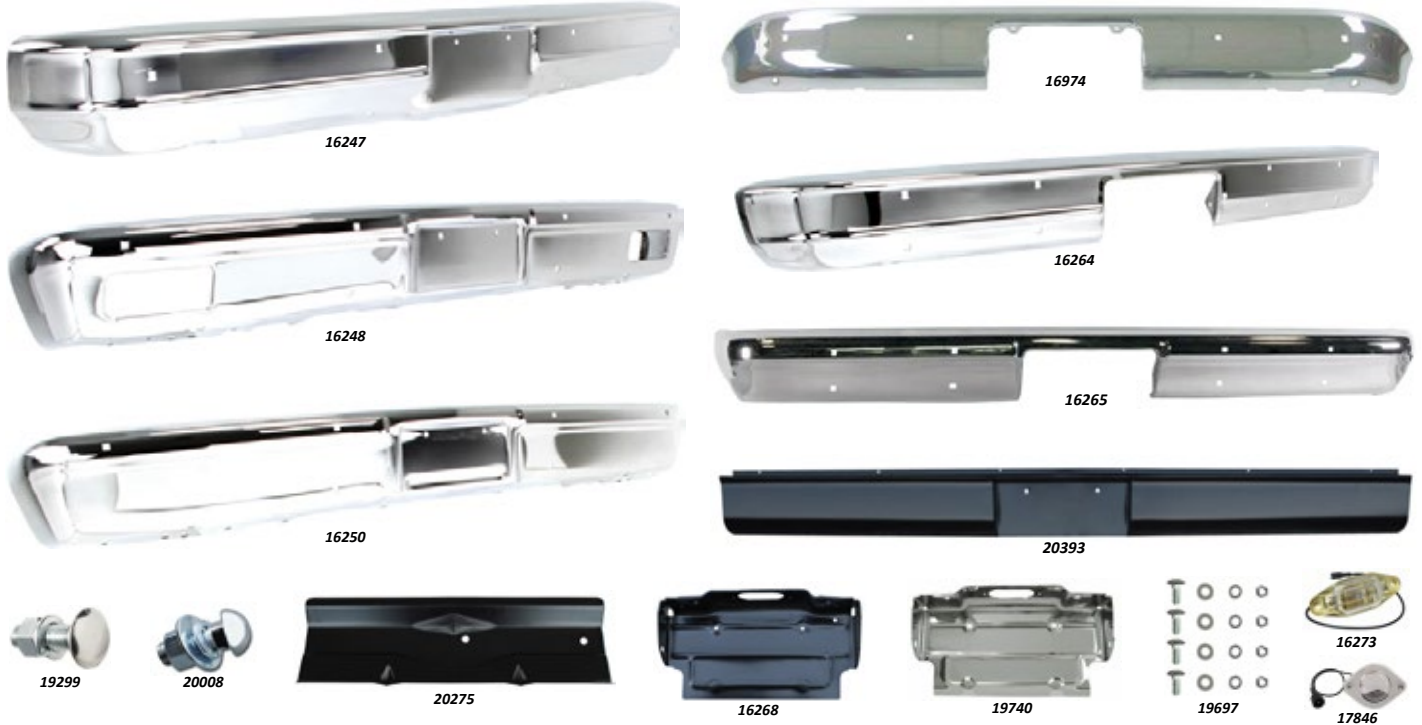

1973-87 BUMPERS & HARDWARE

EXTERIOR TRIM

Front Bumpers

16247	1973-80 Chevy & GMC Truck Chrome Front Bumper w/o Pad Holes.....	$274.95
16248	1981-82 Chevy & GMC Truck Chrome Front Bumper w/o Pad Holes.....	$274.95
16250	1983-87 Chevy & GMC Truck Chrome Front Bumper w/o Pad Holes.....	$274.95

Hardware & Accessories

20008	1947-87 Chevy & GMC Truck Domed Chrome Bumper Bolt, Each	$2.95
19299	Chevy & GMC Truck "Flat Style" Stainless Capped Bumper Bolt, Each	$2.99
16252K	1973-80 Chevy & GMC Truck Front Bumper Bolt Kit	$16.95
20309K	1981-87 Chevy & GMC Truck Front Bumper Bolt Kit	$22.95
16271K	1973-87 Chevy & GMC Fleetside Truck Rear Bumper Bolt Kit (8 bolts).....	$22.95
16272K	1973-87 Chevy & GMC Stepside Truck Rear Bumper Bolt Kit (4 bolts).....	$11.95
20275	1973-87 Chevy & GMC Fleetside Truck Rear Bumper Gravel Deflector, Left.....	$14.95
20276	1973-87 Chevy & GMC Fleetside Truck Rear Bumper Gravel Deflector, Right	$14.95

Rear Bumpers

16974	1967-87 Chevy & GMC Stepside Truck Chrome Rear Bumper	$279.95
16264	1973-80 Chevy & GMC Fleetside Truck Chrome Rear Bumper w/o Pad Holes.....	$274.95
16265	1981-87 Chevy & GMC Fleetside Truck Chrome Rear Bumper w/o Pad Holes.....	$274.95
20393	1973-87 Chevy & GMC Truck Fleetside Rear Roll Pan with License Cutout.....	$124.95

Rear License Brackets & Lights

16268	1967-91 Truck Primer Rear License Plate Bracket	$34.95
19740	1967-91 Truck Chrome Rear License Plate Bracket	$64.95
16273	1967-87 Truck Rear License Plate Lamp, Factory Style Bumper	$22.95
17846	1967-87 Truck Step Bumper Rear License Plate Lamp	$9.95
19697	1967-91 Chevy & GMC Truck Rear License Bracket Bolt Kit	$9.95