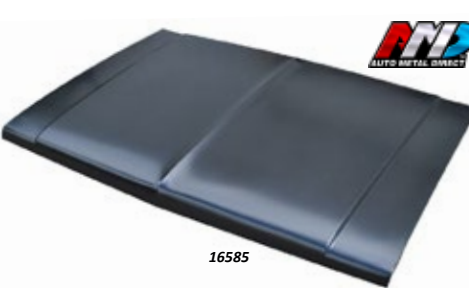

1973-87 HOODS & HINGES

16584

20826

16316

16317

16585

20789

Protect your hood from kinking!  
Install these metal braces that extend  
your trucks hood hinge support!