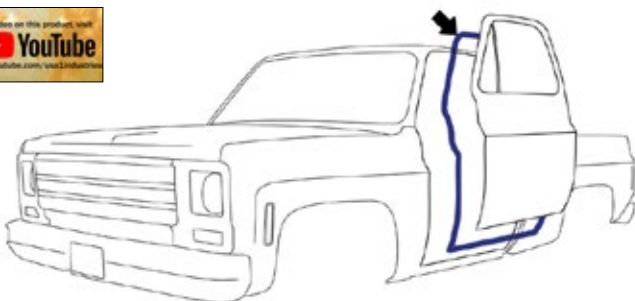

1973-87 DOOR WEATHERSTRIPS

- 16176 1973-87 Fullsize Chevy & GMC Truck Door Weatherstrip on Cab, Pair (also fits Blazer/Jimmy/Suburban/Crew Cab) $69.95
- 16178 1973-91 Fullsize Chevy & GMC Crew Cab Truck Rear Door Seal on Cab $69.95

1973-82 UPPER WEATHERSTRIP SEAL ON DOOR

This seal goes across the top of your trucks doors and seals between the upper door and the cab of the truck. Fits Chevy Reg. Cab & Crew Cab, Blazer, Suburban & GMC Jimmy. These seals help to stop wind noise and water from entering the cab. Requires weatherstrip adhesive.