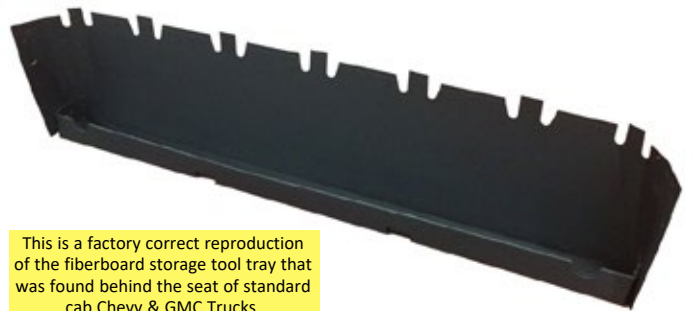

1973-87 BEHIND SEAT STORAGE TOOL TRAY

This is a factory correct reproduction of the fiberboard storage tool tray that was found behind the seat of standard cab Chevy & GMC Trucks.

- **17667** 1973-87 Fullsize Chevy & GMC Truck Behind Seat Storage Tool Tray $109.95