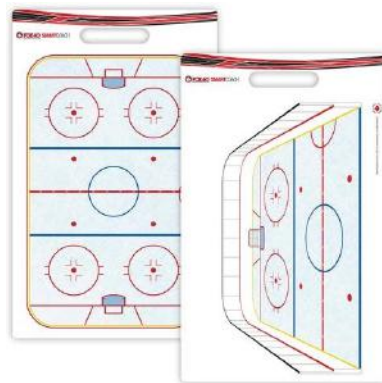

FOX 40 ELECTRONIC WHISTLE

FOX-ELECTRONIC

BLUE SPORTS ELECTRONIC WHISTLE

ELECTRONIC-WHISTLE

FOX COACHES CLIP BOARD

10x16
SCC-FOX-CLIP

BAUER COACHES CLIPBOARD

Double sided, 10x16
SCC-BAUER-1035718