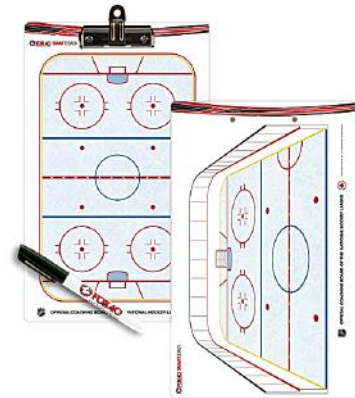

FOX 40 ELECTRONIC WHISTLE

FOX-ELECTRONIC

BLUE SPORTS ELECTRONIC WHISTLE

ELECTRONIC-WHISTLE

FOX COACHES CLIP BOARD

10x16
SCC-FOX-CLIP

BAUER COACHES CLIPBOARD

Double sided, 10x16
SCC-BAUER-1035718