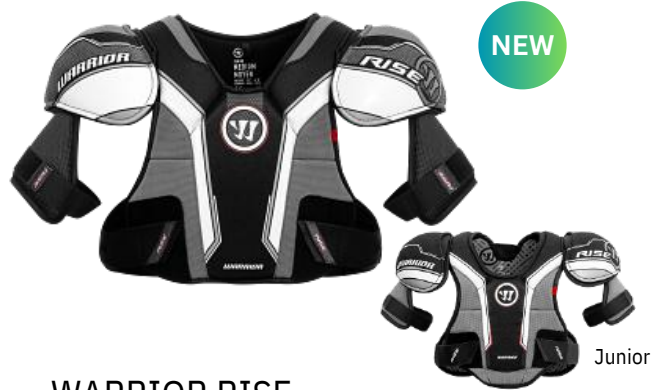

SR (14", 15")
JR (12", 13")
WH-SGRISE

**WARRIOR RISE
SHOULDER PAD**

SR (S, M, L)
JR (S, M, L)
WH-SPRISE

**BAUER VAPOR
XTEND YOUTH KIT**

One size (all adjustable)
Shoulder pad (S-L)
Elbow pads
Shin guards (8"-10")
Pants (1-2" extensions)
Gloves