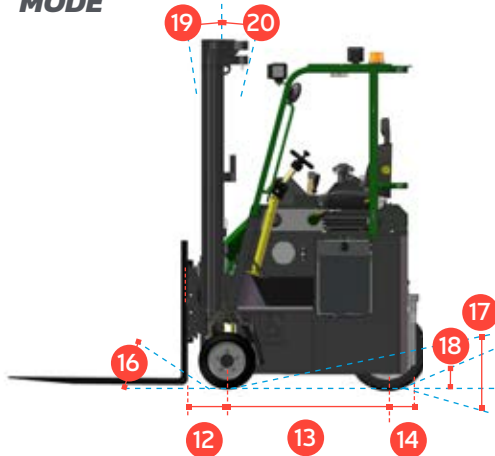

COMBI-CB

FRONTAL MODE