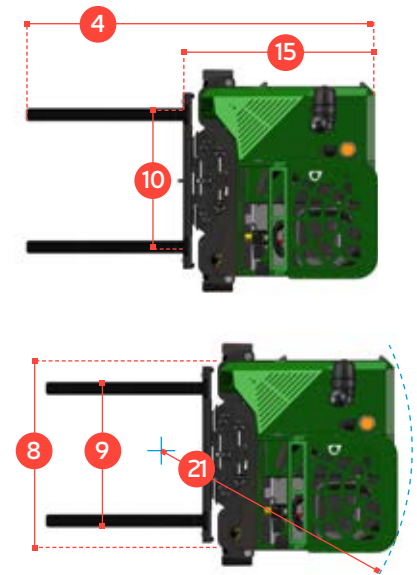

SIWARD MODE

REF.	DESCRIPTION	CB5		CB6	
		Std.	Optional	Optional	Optional
1 a	Standard. Lift Height	157"	193"	216"	236"
1 b	Free Lift Height	0"	52"	60"	67"
2	Height Mast Closed	105"	88"	96"	103"
3	Max. (Mast raised)	190"	228"	251"	270"
4	Overall Length	103"			
5	Ground Clearance Under Mast	5"			
6	Ground Clearance to Wheelbase Center	4"			
7	Height of Overhead Guard	88½"			
8	Width	59"			
9	Outside Spread of Fork Arms	52½"			
10	Track Front	52"			
11	Load Center Distance	24"			
12	Overhang Front	12½"			
13	Wheel Base	43½"			
14	Overhang Back	5½"			
15	Length From Face of Fork	61"			
16	Approach Angle	30°			
17	Ramp Angle	15°			
18	Departure Angle	30°			
19	Forward Tilt	3°			
20	Backward Tilt	6°			
21	Minimum Outside Radius	55"			
A	Capacity	5,000 lbs	6,000 lbs		
B	Unladen Weight	12,000 lbs	12,900 lbs		
C	Maximum Ground Speed	9 mph			
D	Gradeability	10%			
E	3 ltr GM LPG	65 HP			
F	Electrics	12 Volt			
G	Fork Section	5" x 2" x 42"			
H	16 x 7 – 10.5 Front Tire x 2	OD 16" / Width 7"			
I	22 x 10 x 16 Rear Tire x 1	OD 22" / Width 10"			
J	Standard Color	Green and Gray			
K	Suspension Seat	Grammer MSG 65			

rev. 2.1