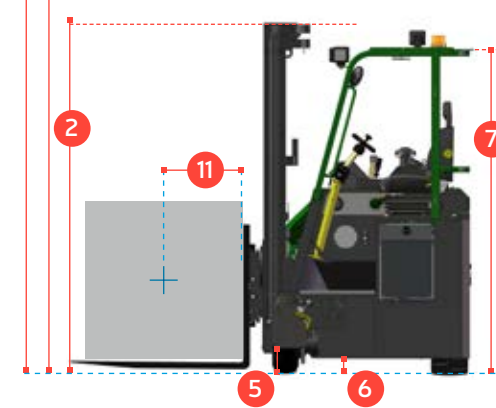

SIWARD MODE

REF.	DESCRIPTION	CB5		CB6	
		Std.	Optional	Optional	Optional
1 a	Standard. Lift Height	157"	193"	216"	236"
1 b	Free Lift Height	0"	52"	60"	67"
2	Height Mast Closed	105"	88"	96"	103"
3	Max. (Mast raised)	190"	228"	251"	270"
4	Overall Length	103"			
5	Ground Clearance Under Mast	5"			
6	Ground Clearance to Wheelbase Center	4"			
7	Height of Overhead Guard	88½"			
8	Width	59"			
9	Outside Spread of Fork Arms	52½"			
10	Track Front	52"			
11	Load Center Distance	24"			
12	Overhang Front	12½"			
13	Wheel Base	43½"			
14	Overhang Back	5½"			
15	Length From Face of Fork	61"			
16	Approach Angle	30°			
17	Ramp Angle	15°			
18	Departure Angle	30°			
19	Forward Tilt	3°			
20	Backward Tilt	6°			
21	Minimum Outside Radius	55"			
A	Capacity	5,000 lbs	6,000 lbs		
B	Unladen Weight	12,000 lbs	12,900 lbs		
C	Maximum Ground Speed	9 mph			
D	Gradeability	10%			
E	3 ltr GM LPG	65 HP			
F	Electrics	12 Volt			
G	Fork Section	5" x 2" x 42"			
H	16 x 7 – 10.5 Front Tire x 2	OD 16" / Width 7"			
I	22 x 10 x 16 Rear Tire x 1	OD 22" / Width 10"			
J	Standard Color	Green and Gray			
K	Suspension Seat	Grammer MSG 65			

rev. 2.1