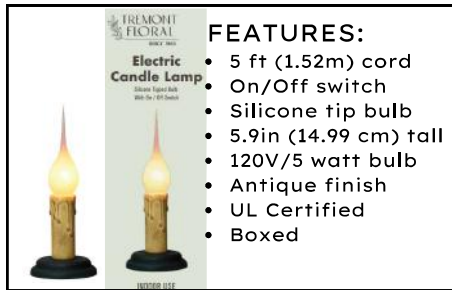

ES60-103 7"Regular bulb
Min 6 pcs
Case 48 pcs

ES60-104 10" Silicone
Min 6 pcs
Case 48 pcs

1. **FEATURES:**
2. 5 ft (1.52m) cord
   - On/Off switch
   - Silicone tip bulb
   - 5.9in (14.99 cm) tall
   - 120V/5 watt bulb
   - Antique finish
   - UL Certified
   - Boxed

ES60-106 6.1"Silicone
Min 6 pcs
Case 48 pcs