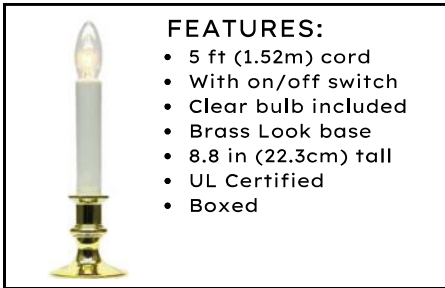

ELECTRIC CANDLE LAMPS

- FEATURES:**
- 5 ft (1.52m) cord
 - With on/off switch
 - Clear bulb included
 - Brass Look base
 - 8.8 in (22.3cm) tall
 - UL Certified
 - Boxed

LU-67601 Electric
Min 6 pcs
Case 48 pcs