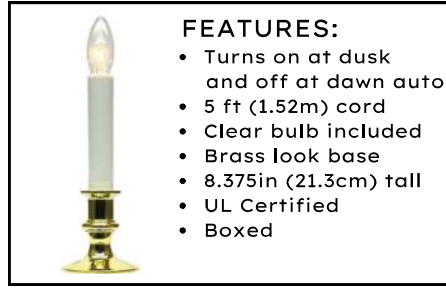

ELECTRIC CANDLE LAMPS

- FEATURES:**
- 5 ft (1.52m) cord
 - With on/off switch
 - Clear bulb included
 - Brass Look base
 - 8.8 in (22.3cm) tall
 - UL Certified
 - Boxed

LU-67601 Electric
Min 6 pcs
Case 48 pcs