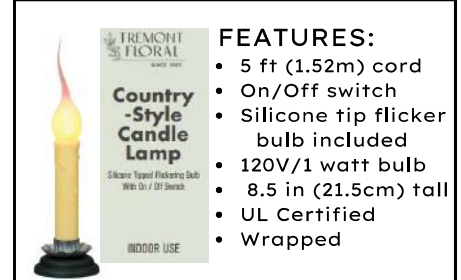

1. **FEATURES:**
2. 5 ft (1.52m) cord
   - On/Off switch
   - Silicone tip flicker bulb included
   - 120V/1 watt bulb
   - 8.5 in (21.5cm) tall
   - UL Certified
   - Wrapped