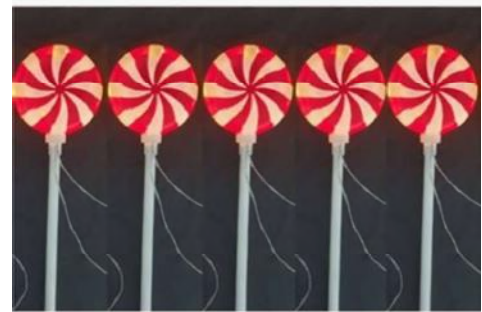

LU-67327
5 COUNT PEPPERMINTS

- Solar Operated 5 count Peppermint Pathway lights
- 8 ft length with 24" spacing
- Packed in Printed Box