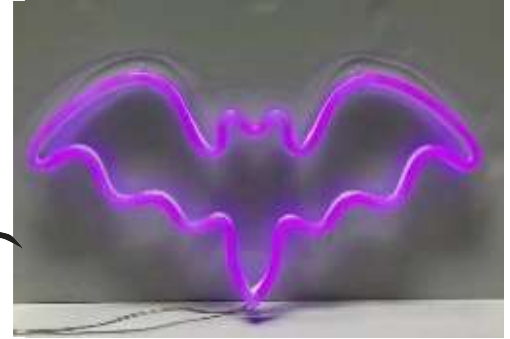

LU-67320
15"