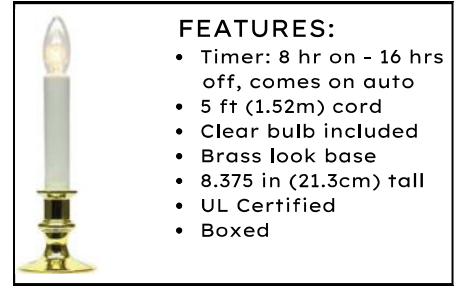

1. **FEATURES:**
2. Timer: 8 hr on - 16 hrs off, comes on auto
   - 5 ft (1.52m) cord
   - Clear bulb included
   - Brass look base
   - 8.375 in (21.3cm) tall
   - UL Certified
   - Boxed

LU-67603 Auto Timer
Min 6 pcs
Case 48 pcs