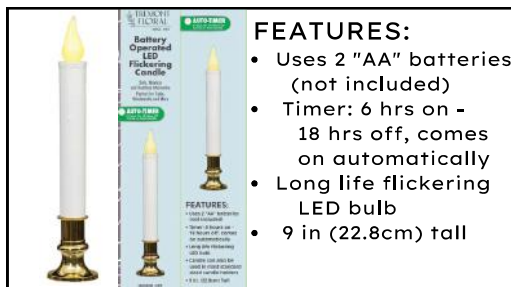

**BATTERY
OPERATED
CANDLE LAMP**

1. **FEATURES:**
2. Uses 2 "AA" batteries (not included)
   - Timer: 6 hrs on - 18 hrs off, comes on automatically
   - Long life flickering LED bulb
   - 9 in (22.8cm) tall

**ES60-102
Battery Operated
LED Flickering Candle**
Min 6 pcs
Case 12 pcs