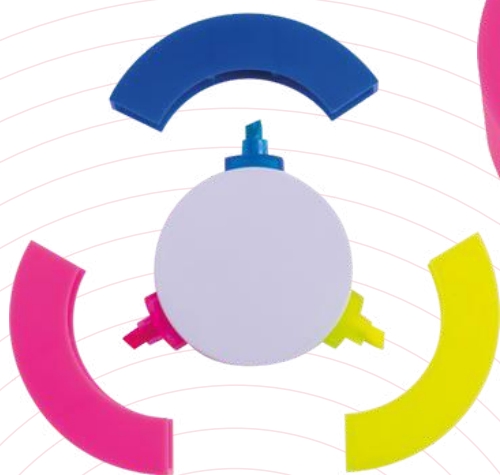

Fragrance information:

- Yellow - Vanilla
- Orange - Orange
- Pink - Strawberry
- Blue - Blueberry
- Green - Apple

code: 0746

3-IN-1 HIGHLIGHTER ANDORRA

The 3-in-1 highlighter features a pink, yellow, and blue marker. We place your logo in the center using pad printing.

code: 5279

3-IN-1 CABLE WITH ILLUMINATED LOGO RXD-368

Cable for charging, includes 3 plugs: micro USB, lightning and type-C. Engraved logotype is enlightened when the cable is in use.

code: EGO419

**COTTON BAG WITH LONG
HANDLES 140 G/M2
COPENHAGEN**