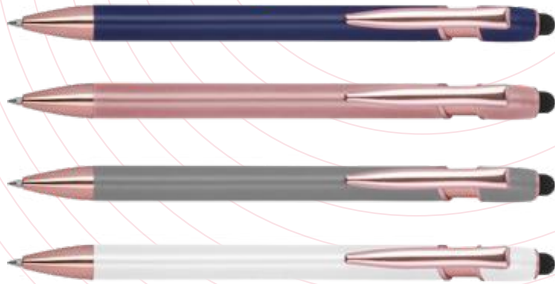

code: 5387

CERAMIC MUG KYIV 330 ML

Ceramic mug with a capacity of 330 ml. Your logo is applied to the left of the handle (readable for left-handed users).

code: 5449

code: 5281

RECYCLED SEMI GEL PEN BELO HORIZONTE

Semi gel pen made from recycled aluminum with touch pen and blue-writing large-capacity refill (1 mm tip). Your logo is applied to the barrel using laser engraving.

METAL BALLPEN TOUCH PEN SOFT TOUCH OHARA

Black metal ballpoint pen with a grippy rubber finish, blue-writing refill, and touch function at the tip.

code: 4624

**METAL BALLPEN TOUCH PEN
CATANIA**

Metal ballpen with blue-writing plastic refill and color-matched touch function above the clip. We will engrave your logo below the clip.