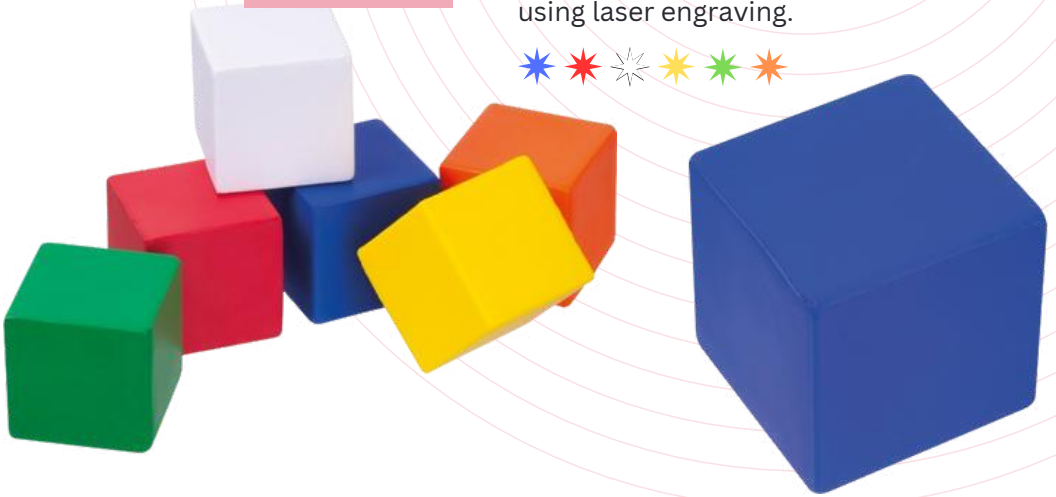

ANTI-STRESS CUBE DIJON

Anti-stress cube made of foamed polyurethane (PU). Your logo is applied to one side of the cube using laser engraving.

code: 5343