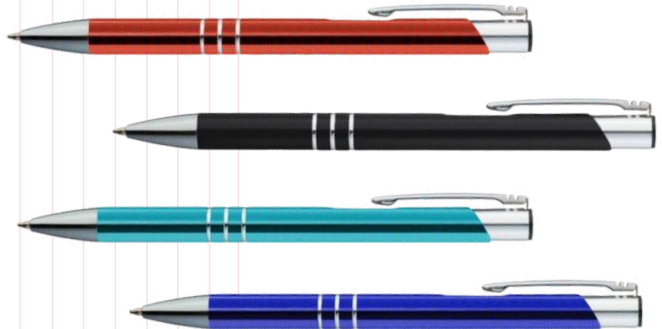

Semi gel pen made from recycled aluminum with touch pen and blue-writing large-capacity refill (1 mm tip). Your logo is applied to the barrel using laser engraving.

METAL BALLPEN TOUCH PEN SOFT TOUCH OHARA

Black metal ballpoint pen with a grippy rubber finish, blue-writing refill, and touch function at the tip.

code: 4624

**METAL BALLPEN TOUCH PEN
CATANIA**

Metal ballpen with blue-writing plastic refill and color-matched touch function above the clip. We will engrave your logo below the clip.

code: 2974

METAL BALLPEN ASCOT

Metal pen with blue-writing refill. We will engrave your logo below the clip.

code: 3339

TOP

METAL BALLPEN TOUCH PEN
SOFT TOUCH MIRAMAR

Ballpoint pen made of aluminum with a rubber finish surface, rose gold accents, and a touch pen. It is equipped with a blue-writing large-capacity plastic refill. Color of engraving: silver

code: 4328

METAL BALLPEN TOUCH PEN SOFT
TOUCH SALT LAKE CITY

Metal ball pen with rubber finish surface, touch pen and blue writing large capacity refill. We laser your logo on the right side of the clip.