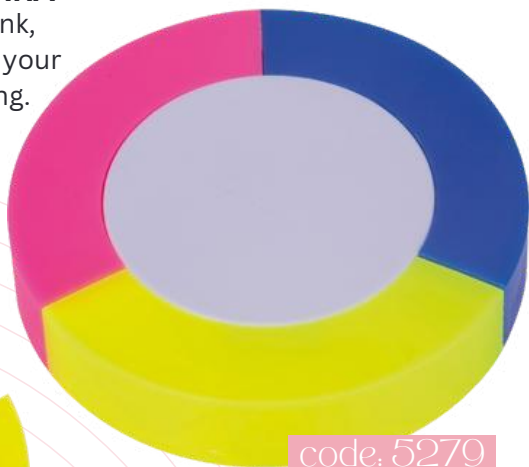

Fragrance information:

- Yellow - Vanilla
- Orange - Orange
- Pink - Strawberry
- Blue - Blueberry
- Green - Apple

code: 0746

3-IN-1 HIGHLIGHTER ANDORRA

The 3-in-1 highlighter features a pink, yellow, and blue marker. We place your logo in the center using pad printing.