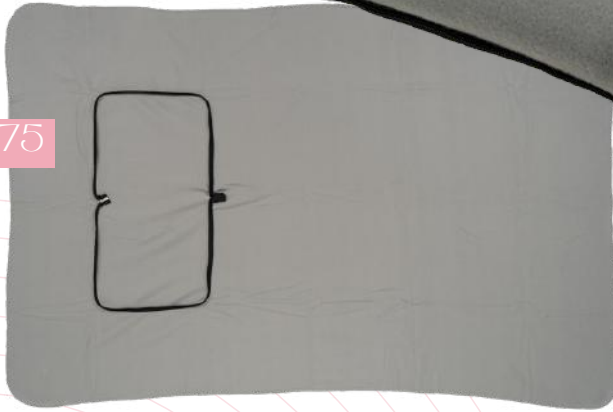

Fleece blanket (grammage 170 g/m², size: 180 x 120cm) with zipper, which by folding then turns into a pillow. We embroider your logo on the blanket.

code: 2775

NECK PILLOW BOULDER

Cozy neck pillow made of velour velvet. The closure strap allows the pillow to be easily secured when rolled up. Your logo is printed on one side of the pillow.