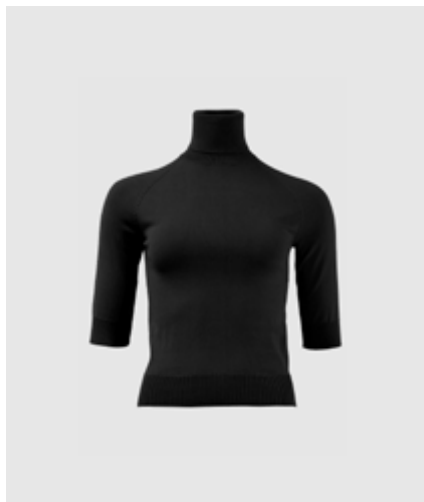

WBLKAI SS PULLOVER
Wine Melange
100% Extra Fine Merino Wool
RRP 89,99 EUR | WHS 32,14 EUR

WBLKAI SS PULLOVER
Dark Grey Melange
100% Extra Fine Merino Wool
RRP 89,99 EUR | WHS 32,14 EUR

WBLCASSANDRA 1/2 SLEEVE PULLOVER
Whisper White
79% Viscose, 21% Nylon
RRP 49,99 EUR | WHS 17,85 EUR