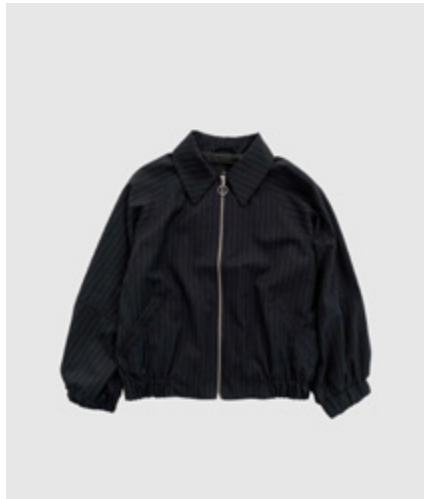

WBLVALENTINA STRIPED BOMBER
Midnight Blue Pinstripe
62% Polyester, 33% Viscose, 5% Elastane
RRP 119,99 EUR | WHS 42,85 EUR