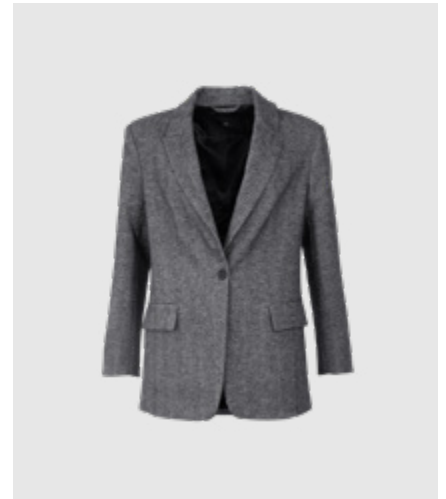

WBLCOLINE LS BLAZER
Black | Herringbone | 53% Polyester,
42% Wool, 4% Acrylic, 1% Polyamide
RRP 129,99 EUR | WHS 46,43 EUR