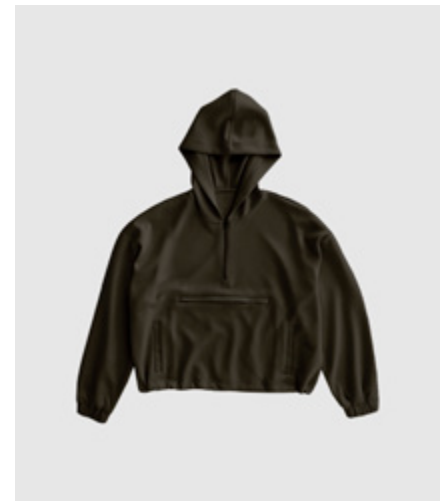

SLALBA HOOD ZIP SWEAT

Black

46% Modal, 44% Polyester, 10% Elastane
RRP 69,99 EUR | WHS 25,00 EUR

SLALBA HOOD ZIP SWEAT

Crockery

46% Modal, 44% Polyester, 10% Elastane
RRP 69,99 EUR | WHS 25,00 EUR

SLALBA HOOD ZIP SWEAT