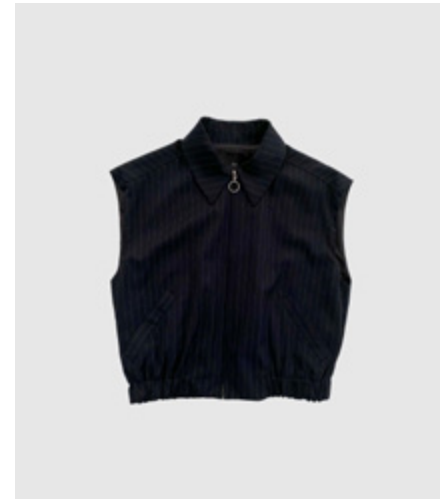

WBLVALENTINA STRIPED VEST
Midnight Blue Pinstripe
62% Polyester, 33% Viscose, 5% Elastane
RRP 119,99 EUR | WHS 42,85 EUR