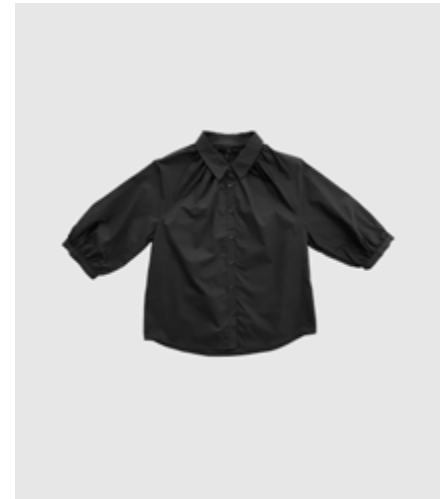

WBLGRAZIE HALF SLEEVE TOP
Dark Grey
100% Cotton
RRP 89,99 EUR | WHS 32,14 EUR